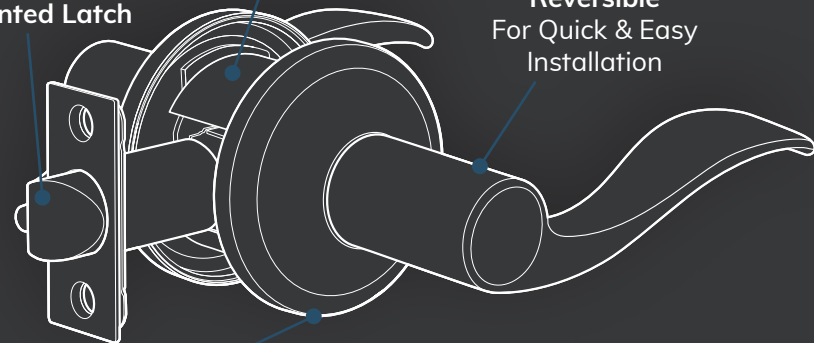

GRADE 2 KNOB & LEVER FEATURES:

- True Grade 2 (highest residential grade available)
- Concealed screws – more decorative look
- Extra-long anti-pry shield (protective collar)
- Non-pick & non-bump spool pins
- Easy to install – with interlocking chassis posts (no need to search for post to install screws)
- Panic proof for quick exiting of the home or room
- Removable knob during installation for easier install and no more scratches on the knobs during installation

COORDINATING GRADE 2 DEADBOLT

*Shown in Satin Nickel
Also available Bright Brass, Chrome,
Tuscany Bronze, & Black*

Protective Sleeves & Interlocking Chassis

For Accurate Alignment

Non-Handed Knobs

For Quick & Easy Installation

Grade 2 Patented Latch

Protective Sleeves & Interlocking Chassis

For Accurate Alignment

Reversible
For Quick & Easy Installation

Grade 2 Patented Latch

Heavy Duty All Metal Construction
For Maximum Durability