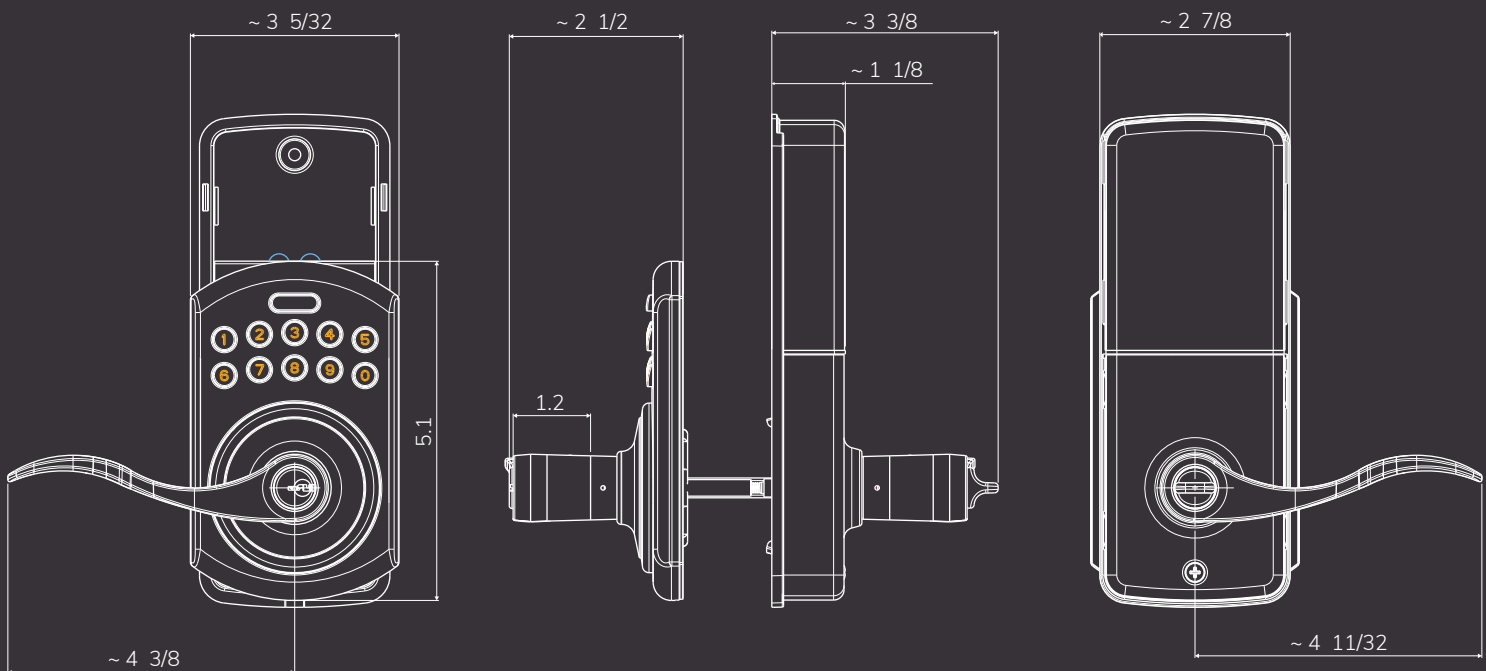

Contact your local rep today or contact Delaney at;

1.800.952.4430, ext. 2 | orders@delaneyhardware.com | www.DelaneyHardware.com