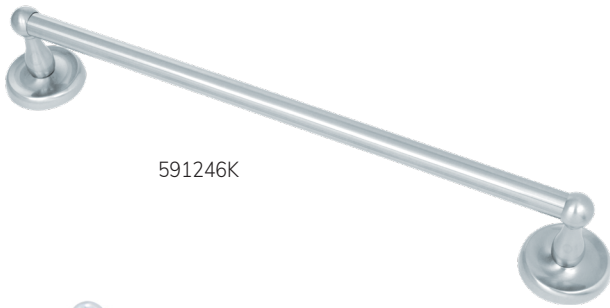

*Available for the Quick Ship Program as of September 1, 2022

Delaney - Single Cylinder Deadbolt

D31004 US15

355001 US15

D31009 US19

355009 US19

D31002 US32D

Item	Function	Finish
D31004	Deadbolt	Satin Nickel US15
D31009*	Deadbolt	Black US19
D31002	Deadbolt	Stainless Steel US32D
355001	Deadbolt	Satin Nickel US15
355009	Deadbolt	Black US19

Delaney - One-Sided Deadbolt

D35002 US32D

Item	Function	Finish
D35002	Deadbolt	Stainless Steel US32D

Delaney - Barn Door Hardware

BD1064/BD1084

BD0164

Item	Function	Finish
BD1064	6ft Barn Door Hardware Kit	Black
BD1084	8ft Barn Door Hardware Kit	Black
BD0164	Barn Door Finger Pull	Black

*Available for the Quick Ship Program as of September 1, 2022

Delaney - Bath 500 Series

Item	Description	Finish
591246K	Tower Bar Set	Polished Chrome US26
590006	Paper Holder	Polished Chrome US26
590606	Robe Hook	Polished Chrome US26
590106	Euro Paper Holder	Polished Chrome US26
590506	Towel Ring	Polished Chrome US26

591246K

590006

590106

590606

590506

Delaney - Bath 500 Series

Item	Description	Finish
591248K	Tower Bar Set	Satin Nickel US15
590008	Paper Holder	Satin Nickel US15
590608	Robe Hook	Satin Nickel US15
590108	Euro Paper Holder	Satin Nickel US15
590508	Towel Ring	Satin Nickel US15