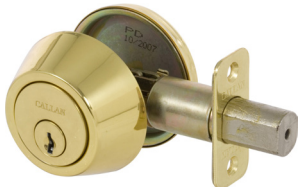

Callan - Saxon

Item	Function	Finish
KS1004	Keyed Entry	Black US19
KS1014	Passage Knob	Black US19
KS1024	Privacy Knob	Black US19
KS1054	Dummy Knob	Black US19

Callan - Saxon

Item	Function	Finish
KS1000	Keyed Entry	Oil Rubbed Bronze US10B
KS1010	Passage Knob	Oil Rubbed Bronze US10B
KS1020	Privacy Knob	Oil Rubbed Bronze US10B
KS1050	Dummy Knob	Oil Rubbed Bronze US10B

Callan - Saxon

Item	Function	Finish
KS1007	Keyed Entry	Oil Rubbed Bronze Edge US10BE
KS1017	Passage Knob	Oil Rubbed Bronze Edge US10BE
KS1027	Privacy Knob	Oil Rubbed Bronze Edge US10BE
KS1057	Dummy Knob	Oil Rubbed Bronze Edge US10BE

Callan - Single Cylinder Deadbolt

KA2003 US3

Item	Function	Finish
KA2000	Deadbolt	Oil Rubbed Bronze US10B
KA2001	Deadbolt	Satin Nickel US15
KA2003	Deadbolt	Bright Brass US3
KA2004	Deadbolt	Black US19
KA2007	Deadbolt	Oil Rubbed Bronze Edge US10BE