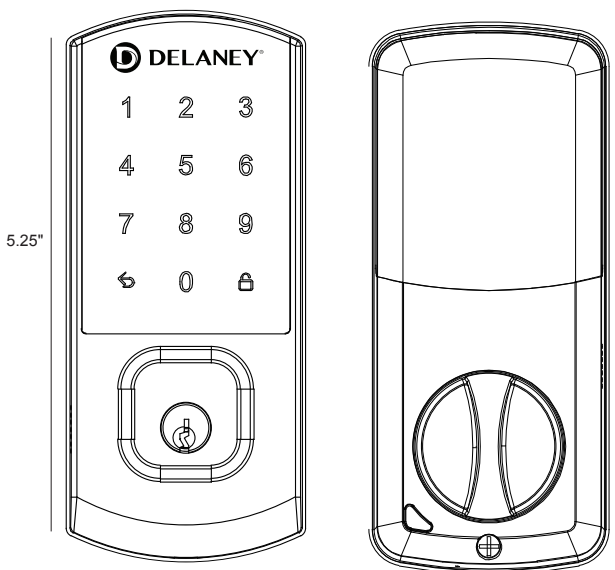

DELANEY NEXUS SMART LOCK WITH BLUETOOTH & WI-FI TECHNOLOGY

Specifications

Door Prep	Core Bore: 2-1/8" Edge Bore: 1" Latch Face: 1" x 2-1/4"
Backset	Adjustable to 2-3/8" and 2-3/4"
Door Thickness	Fits 1-2/8" ~ 1-3/4" Thick Doors
Cylinder	SC1 5-Pin C Keyway, Packed KD
Faceplate	1" x 2-1/4" Round Corner
Strike	1" x 2-1/4" (9113)
Batteries Required	4 AA Batteries Included
Battery Life	Estimated 1 Year
Wi-Fi Gateway	Wi-Fi Gateway Included. USB- Type A Port Required.
Codes	100 User Code Capacity
Warranty	2 Year Manufacturing and Electronic Warranty Including Finish
Mobile App	Download the Free Delaney Home App  

Finish Available:

US19/676
Matte Black

Exterior

Interior

2.5"

2.625"

Wi-Fi Gateway

Door Sensor

6"

Model	Function	WT/ CTN	CTN QTY	US19 Matte Black	
NEXUS-19	Smart Lock Deadbolt	25 lb	6 Pcs	Item No.	Nexus-19
				List Price	\$280

www.delaneyhardware.com | 800-952-4430

655 Peachtree Industrial Blvd., Bldg.100-A, Sugar Hill, GA 30518