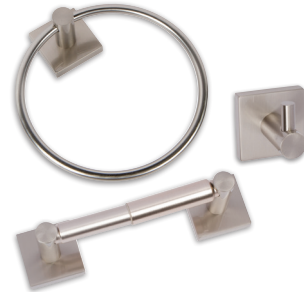

Delaney offers many barn door hardware styles & finishes, with smooth quiet wheels and a split track. Has the durability to hold up to 330 pounds. Delaney also offers a variety of pulls, handles, and accessories such as soft closers & floor guides.

1000 Series Standard

3000 Series Top Mount

5000 Series Wagon Wheel

Pulls & Handles

BATH

1100 Series-Denali

900 Series-Acadia

800 Series-Shenandoah

700 Series-Sequoia

600 Series-Everglade

500 Series-Yellowstone

400 Series-Yosemite

300 Series-Cascade

200 Series-Congaree

Accessories

TRIM