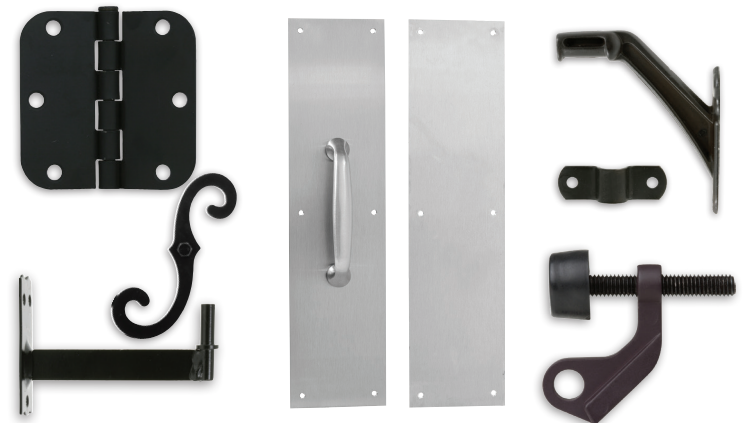

Delaney offers many barn door hardware styles & finishes, with smooth quiet wheels and a split track. Has the durability to hold up to 330 pounds. Delaney also offers a variety of pulls, handles, and accessories such as soft closers & floor guides.

1000 Series Standard

3000 Series Top Mount

5000 Series Wagon Wheel

Pulls & Handles

BATH

1100 Series-Denali

900 Series-Acadia

800 Series-Shenandoah

700 Series-Sequoia

600 Series-Everglade

500 Series-Yellowstone

400 Series-Yosemite

300 Series-Cascade

200 Series-Congaree

Accessories

TRIM

COMMERCIAL

Locksets

Deadbolts

Interchangeable Core Available

Exit Devices

Door Closers

Premium Hardware with Exceptional Service for Single-Family, Multi-Family, and Commercial Buildings

1.800.952.4430