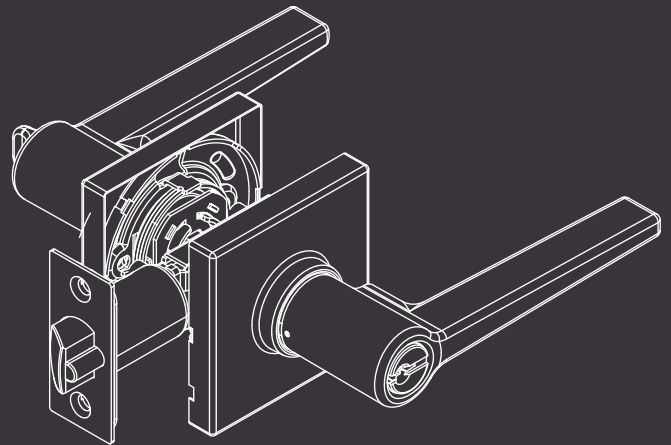

DELANEY®

TULINA SQUARE LEVERS

The popular Tulina Lever is now available with a square backplate to highlight its straight lever lines and compliment a wide range of interior design styles.

Available Finishes:

POWDER COATED BLACK
(US19)
Item # D20229S

SATIN NICKEL
(US15)
Item # D20229S

Contact your local rep today or contact Delaney at:
1.800.952.4430, ext. 2 | orders@delaneyhardware.com | www.DelaneyHardware.com

The Tulina Lever features clean straight lines that add style and value to any home and compliment a wide range of interior designs. The newly designed lever features a square

backplate was made to be versatile and accommodating to all home styles.

FEATURES:

- GRADE 3 Residential
- Adjustable backset
- Square backplate
- Push button Entry Function & Privacy Function available
- Finishes offered: Black, Satin Nickel & Chrome
- All parts and installation hardware included
- Easy to install with a Phillips screwdriver
- Fits both right hand and left hand doors, eliminating the need to determine handing of door
- Can be installed on both wood and metal doors
- KW1 Standard Keyway, SC1 Optional