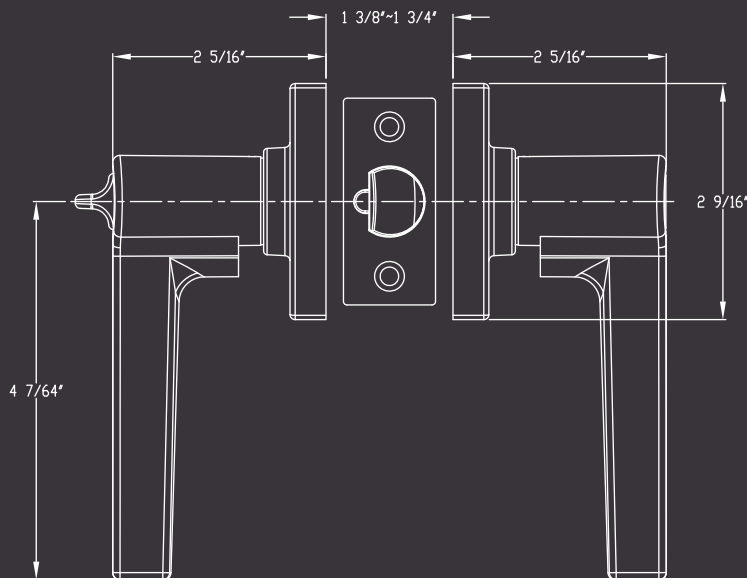

FEATURES:

- GRADE 3 Residential
- Adjustable backset
- Square backplate
- Push button Entry Function & Privacy Function available
- Finishes offered: Black, Satin Nickel & Chrome
- All parts and installation hardware included
- Easy to install with a Phillips screwdriver
- Fits both right hand and left hand doors, eliminating the need to determine handing of door
- Can be installed on both wood and metal doors
- KW1 Standard Keyway, SC1 Optional