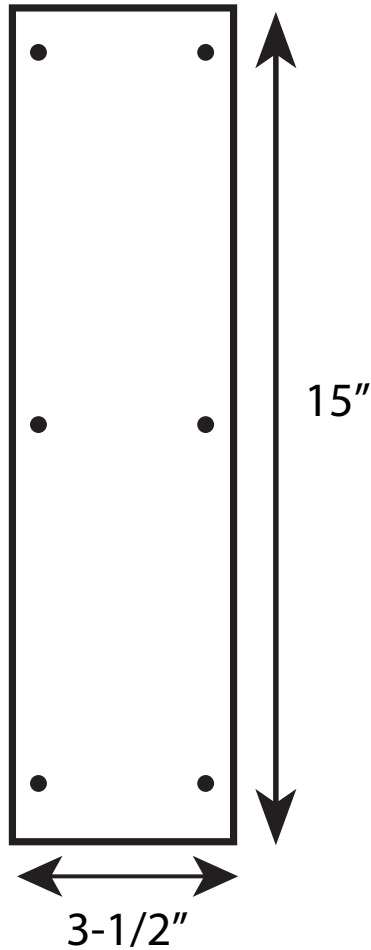

# PRODUCT DATA SHEET

**Product Description:** 3-1/2" x 15" Door Pull Plate. US10B, Oil Rubbed Bronze

**Overall Size:** 3-1/2" x 15"

**Material:** Solid Brass

**Finish:** US10B, Oil Rubbed Bronze

**DELANEY**

Description:

**3-1/2" x 15" Door Push Plate**

Part Number:

**490510**

Date

**2/2025**

Rev.

**01**