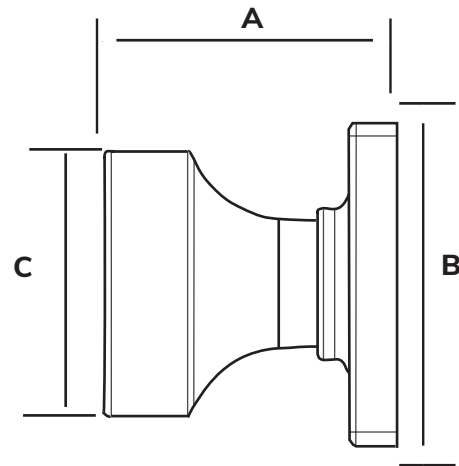

Brookhaven Knob  
with square trim

Brookhaven Knob  
with round trim

## Specifications

Door Prep	Core Bore: 2-1/8" Edge Bore: 1" Latch Face: 1" x 2-1/4"
Backset	Adjustable to 2-3/8" and 2-3/4"
Door Thickness	Fits 1-2/8" ~ 1-3/4" Thick Doors
Cylinder	KW1 5-Pin Standard SC1 5-Pin Optional, Entries Packed KA5
Faceplate	1" x 2-1/4" Round Corner
Strikes	1-3/4" x 2-1/4" Full Lip Round Corner (9103)
Bolt	1/2" Throw
Latches	6-way Adjustable Deadlatch Entrance: (9073) 6-way Adjustable Springlatch Passage/Privacy: (9074)
Warranty	Limited Lifetime Mechanical, 5 Year Finish
ANSI/BHMA	Grade 3

## Dimensions

Design	A	B	C
Square Trim	2-1/4"	2-9/16"	1-7/8"
Round Trim	2-1/4"	2-9/16"	1-7/8"