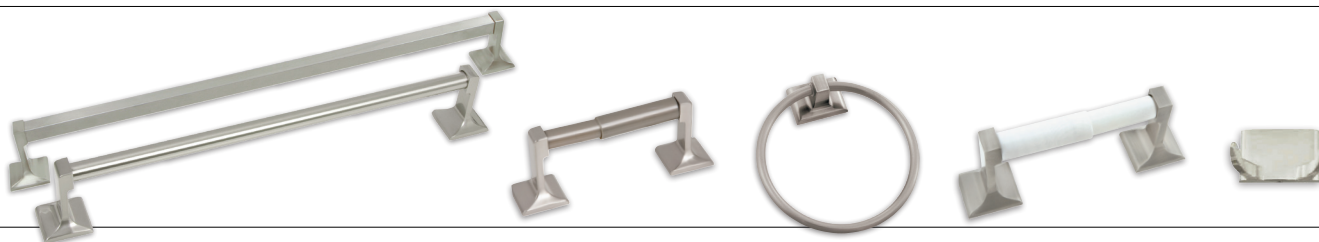

DELANEY[®]

BATH HARDWARE

BATH HARDWARE

1100 SERIES
DENALI

900 SERIES
ACADIA

800 SERIES
SHENANDOAH

700 SERIES
SEQUOIA

600 SERIES
EVERGLADE

500 SERIES
YELLOWSTONE

400 SERIES
YOSEMITE

300 SERIES
CASCADE

200 SERIES
CONGAREE

BATH ACCESSORIES

DELANEY

1.800.952.4430 | www.DelaneyHardware.com