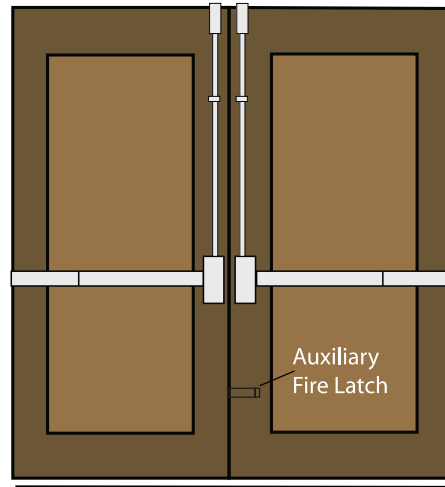

Double Door without Mullion

2 Vertical Rod Less Bottom Rod

F8100 LBR Series
F9100 LBR Series
*Must use Auxiliary Fire Latch