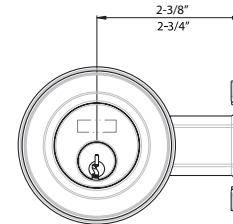

Model	Function	WT/LB	CTN QTY		US26D Satin Chrome	US32D Satin Stainless Steel	US19 Matte Black	US26D Satin Chrome (IC Core)
200-LU	Single Cylinder with Thumbturn	21 lb	20 Pcs	Item No.	300602	300601	300610	300621
				List Price	$57.00	$60.00	$63.00	$57.00
210-LU	Double Cylinder	34 lb	20 Pcs	Item No.	320602	320601	320610	
				List Price	$62.00	$65.00	$68.00