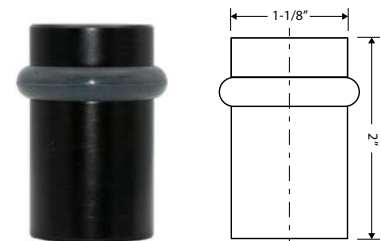

2" ROUND BRASS FLOOR BUMPER

Base Metal: Brass

Description	Finish	Item No.	List Price	CTN QTY	WT/CTN
Solid Brass Round Floor Bumper	US10B	402910	$28.00	60	35 lbs
Solid Brass Round Floor Bumper	US15	402905	$28.00	60	35 lbs
Solid Brass Round Floor Bumper	US26	402906	$28.00	60	35 lbs
Solid Brass Round Floor Bumper	US4	402917	$28.00	60	35 lbs
Solid Brass Round Floor Bumper	US19	402919	$28.00	60	35 lbs