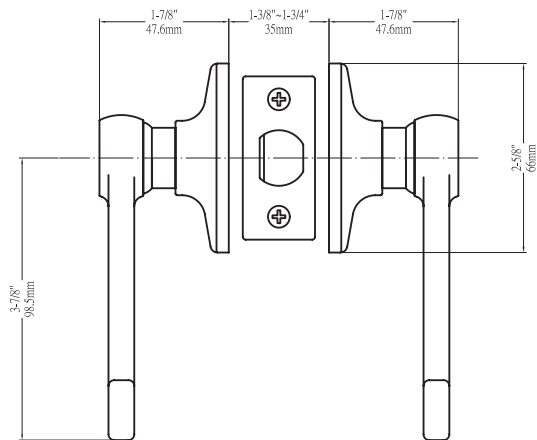

LEXINGTON

Shown in Satin Nickel

BOX PACK

Model	Function	WT/ CTN	CTN QTY	US15 Satin Nickel	
				Item No.	
500T-LE	Entrance LE/LE	35 lb	20 Pcs	Item No.	KA5101R
				List Price	$42.00
501T-LE	Passage	23 lb	20 Pcs	Item No.	KA5011R
				List Price	$32.00
502T-LE	Privacy	24 lb	20 Pcs	Item No.	KA5021R
				List Price	$34.00
515TLE	Dummy	15 lb	20 Pcs	Item No.	KA5051R
				List Price	$17.60