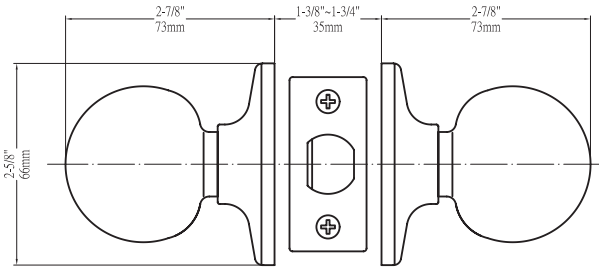

FAIRFIELD

Shown in Satin Nickel

BOX PACK

Model	Function	WT/ LB	CTN QTY		US3 Bright Brass	US15 Satin Nickel	US10B Oil Rubbed Bronze	US10BE Edged Bronze	US19 Matte Black
100T-FD	Entrance	27 lb	20 Pcs	Item No.	KR1003	KR1001	KR1000	KR1007	KR1004
				List Price	$26.90	$28.90	$31.90	$31.90	$31.90
101T-FD	Passage	22 lb	20 Pcs	Item No.	KR1013	KR1011	KR1010	KR1017	KR1014
				List Price	$22.30	$25.00	$27.60	$27.60	$27.60
102T-FD	Privacy	22 lb	20 Pcs	Item No.	KR1023	KR1021	KR1020	KR1027	KR1024
				List Price	$22.90	$25.60	$28.30	$28.30	$28.30
115T-FD	Dummy	9 lb	10 Pcs	Item No.	KR1053	KR1051	KR1050	KR1057	KR1054
				List Price	$10.30	$11.30	$12.60	$12.60	$12.60
300T-FD	Combo	54 lb	20 Pcs	Item No.	KR3003	KR3001	KR3000	KE3004	—
				List Price	$50.60	$54.30	$59.90	$59.90