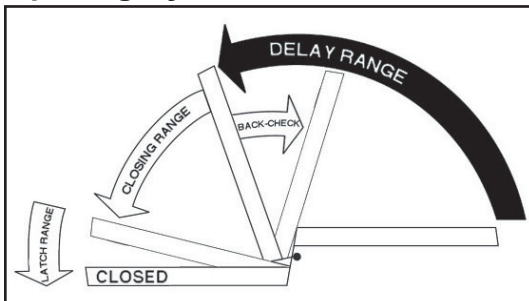

Opening Cycle

Top Rail Guide

8000 Series	6000 Series
• RA: 3 1/2"	• RA: 3"
• PA: 5"	• PA: 4"
4400 Series	3000 Series
• RA: 2 3/8"	• RA: 2"
• PA: 4 5/8"	• PA: 4"