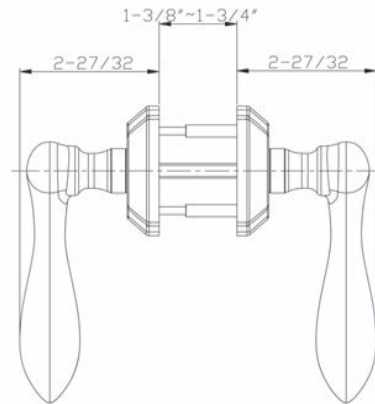

Specifications

Door Prep	Cross bore: 2-1/8" Edge bore: 1" Latch face: 1" x 2-1/4"	Latches	Entrance: 2-3/8" & 2-3/4" adjustable (9050R) Passage/Privacy: 2-3/8" & 2-3/4" adjustable (9079R) Faceplate: 1" x 2-1/4" round corner Bolt: 1/2" Solid Brass throw
Backset	Fits 2-3/8" and 2-3/4"	Strikes	1-3/4" x 2-1/4" full lip round corner (9103)
Door Thickness	1-3/8" ~ 1-3/4" door standard.	Wood Screws	Combination screws that suit both wood or metal door mounting
Cylinder	SC4 6-pin standard. KW1 5-Pin Optional. SC1 5-Pin Optional. Entries packed KA4	Door Handing	Specify LH or RH for Entry and Dummy. Privacy and Passage functions are Reversible

TIARA

Shown in Aged Black

Model	Function	WT/CTN	CTN QTY	ABR Aged Bronze		ABK Aged Black	
				Item No.	List Price	Item No.	List Price
500T-TI	Entrance	20 Lbs	4 Pcs	691600S (L/R)	$224.00	691609S (L/R)	$224.00
501T-TI	Passage	28 Lbs	6 Pcs	694600S	$185.00	694609S	$185.00
502T-TI	Privacy	28 Lbs	6 Pcs	692600S	$186.00	692609S	$186.00
515TB-TI	Dummy	24 Lbs	12 Pcs	695600S (L/R)	$93.00	695609S (L/R)	$93.00