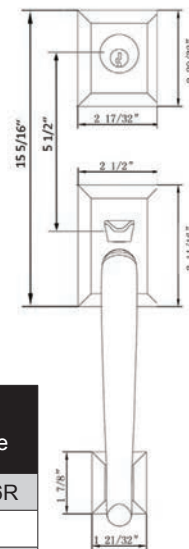

Function	CTN Qty		US10B Oil Rubbed Bronze	US15 Satin Nickel	US19 Matte Black	US26 Bright Chrome
Single Cylinder	2	Item No.	BV913002906R	BV913001906R	BV913001906R	BV913003906R
		List Price	$376.00	$376.00	$376.00	$376.00
Dummy	2	Item No.	BV913502	BV913501	BV913504	BV913503
		List Price	$376.00	$376.00	$376.00	$376.00