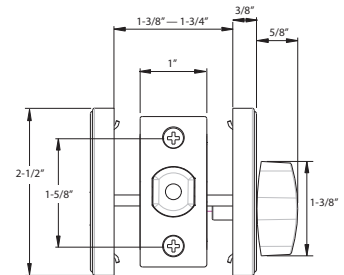

BOX PACK

Model	Function	WT/ LB	CTN QTY		US32D Satin Stainless Steel	US15 Satin Nickel	US26 Bright Chrome	US19 Matte Black	US12P Tuscany Bronze
200-B	Single Cylinder	27 lb	20 Pcs	Item No.	D31002	D31004	D31006	D31009	D31007
				List Price	$30.90	$30.90	$30.90	$31.90	$31.90
205-S	One-Sided (Half Bore)	15 lb	20 Pcs	Item No.	D35002	D35004	D35006	D35009	—
				List Price	$16.20	$17.90	$17.90	$21.20	
206-S	One-Sided (Full Bore)	15 lb	20 Pcs	Item No.	D36002	D36004	—	—	—
				List Price	$20.75	$22.90