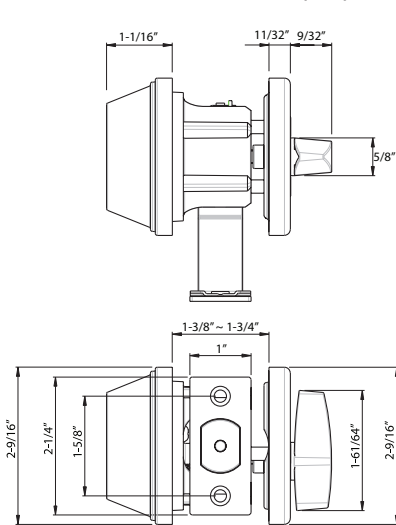

DELANEY® DEADBOLTS GRADE 2

Specifications

Door Prep	Cross bore: 2-1/8" Edge bore: 1" Latch face: 1" x 2-1/4"	Latches	Deadbolt: 2-3/8" & 2-3/4" adjustable (9091 UL) Faceplate: 1" x 2-1/4" square corner Bolt: Full 1" throw. 3-Hr. Fire Rating
Backset	Fits 2-3/8" and 2-3/4"	Strikes	1-1/8" x 2-3/4" (9111). Includes reinforcement plate
Door Thickness	1-3/8" ~ 1-3/4" door standard	Door Handing	Not Required
Cylinder	SC4 6-pin standard. KW1 5-pin optional Deadbolts packed KA2, SC1 5-pin optional	Screws	Combination screws that suit both wood or metal door mounting Includes 3" Security Screws
Interchangeable Core	Optional small-format 6-pin available	Product Features	Protection Sleeve Free Spinning Cylinder Collar Hardened Steel Rod Latch Insert

LU SERIES - GRADE 2 DEADBOLTS

LU - SINGLE CYLINDER (200)