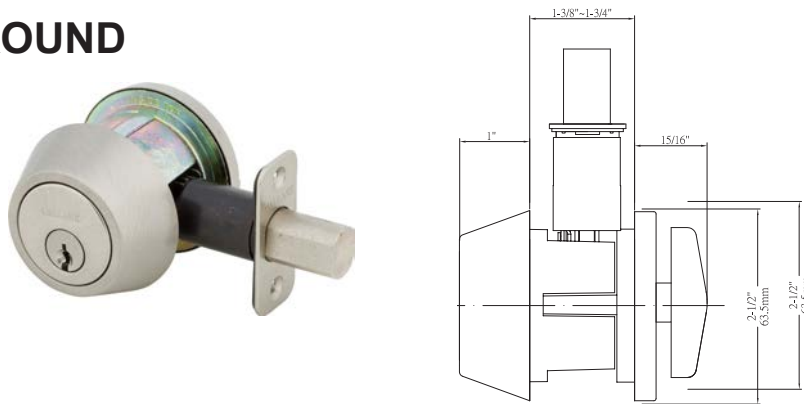

GRADE 2 ROUND

Shown in Satin Nickel

BOX PACK

Model	Function	WT/CTN	CTN QTY	US15 Satin Nickel			US10BE Edged Bronze			US19 Matte Black		
				Item No.	List Price		Item No.	List Price		Item No.	List Price	
200S-G2	Single Cylinder	19 lb	10 Pcs	G2KA2001	$43.60		G2KA2007	$45.30		G2KA2004	$45.30	

VISUAL PACK

Model	Function	WT/CTN	CTN QTY	US15 Satin Nickel			US10BE Edged Bronze		
				Item No.	List Price		Item No.	List Price	
VB-200S-G2	Single Cylinder	23 lb	10 Pcs	VBG2KA2001	$44.60		VBG2KA2007	$46.30