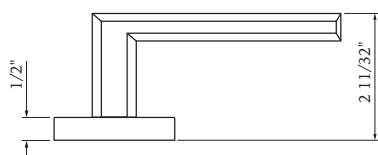

338RC CARY LEVER

Shown in Satin Nickel
with Round Trim

Function	Finish	CTN Qty	Item No.	List Price
Passage	Oil Rubbed Bronze (US10B)	12	BV338602	$94.00
	Satin Nickel (US15)	12	BV338601	$94.00
Privacy	Oil Rubbed Bronze (US10B)	12	BV338612	$94.00
	Satin Nickel (US15)	12	BV338611	$94.00
Dummy	Oil Rubbed Bronze (US10B)	12	BV338622	$47.00
	Satin Nickel (US15)	12	BV338621	$47.00

338SC FAYETTEVILLE LEVER

Shown in Satin Nickel
with Square Trim

Function	Finish	CTN Qty	Item No.	List Price
Passage	Oil Rubbed Bronze (US10B)	12	BV333002	$94.00
	Satin Nickel (US15)	12	BV333001	$94.00
	Matte Black (US19)	12	BV333004	$94.00
Privacy	Oil Rubbed Bronze (US10B)	12	BV333012	$94.00
	Satin Nickel (US15)	12	BV333011	$94.00
	Matte Black (US19)	12	BV333014	$94.00
Dummy	Oil Rubbed Bronze (US10B)	12	BV333022	$47.00
	Satin Nickel (US15)	12	BV333021	$47.00
	Matte Black (US19)	12	BV333024	$47.00