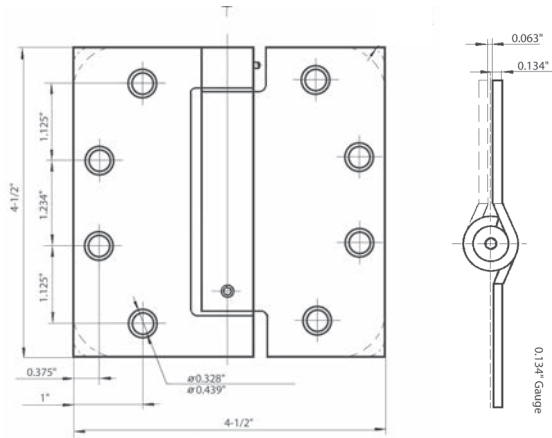

Description	Radius	US26D Satin Chrome		US10B Oil Rubbed Bronze			
		4½" x 4½" Spring Hinge	Sq.	Item No.	SP5506	Item No.	SP5510
		List Price	$39.00	List Price	$39.00		

SPRING HINGE SIZING GUIDE

MAXIMUM DOOR SIZE RECOMMENDED 3'-0" WIDE X 7'-0" HIGH

RECOMMENDED MAXIMUM DOOR WEIGHT (LBS.)			HINGE SELECTION	
3.5 X 3.5	4 X 4	4.5 X 4.5	SPRING HINGES	BUTT HINGES
50	60	70	1 EACH	2 EACH
70	85	115	2 EACH	1 EACH
90	110	150	3 EACH	NONE

Wind Conditions, excessive air pressure on one side of an opening, weather stripping, or other adverse job conditions may require the use of all spring hinges. For maximum versatility use all spring hinges.