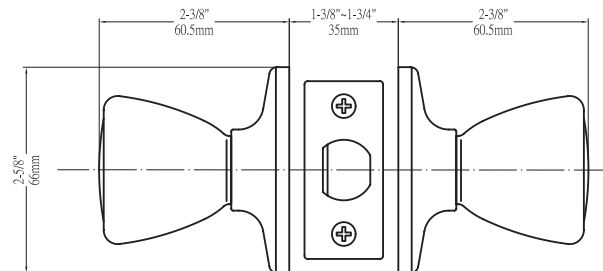

Latches (For Round Trim)	Entrance: 2-3/8" and 2-3/4" adjustable (9073) Passage/Privacy: 2-3/8" & 2-3/4" adjustable (9074) Faceplate: 1" x 2-1/4" round corner Bolt: 1/2" throw	Latches (For Square Trim)	Entrance: 2-3/8" and 2-3/4" adjustable (C9060 R/S) Passage/Privacy: 2-3/8" and 2-3/4" adj. (C9064 R/S) Faceplate: 1" x 2-1/4" Rd. and Sq. corner Bolt: 1/2" throw
Cylinder (For Round Trim)	For Round Trim Knobs - KW1 5-pin standard; SC1 5-pin optional / Entries packed KA5	Cylinder (For Square Trim)	For Square Trim Knobs - SC1 5-pin standard; KW1 5-pin optional / Entries packed KA5
Door Thickness	1-3/8" ~ 1-3/4" door standard 2-1/4" Ext. Kit available	Backset	Fits 2-3/8" and 2-3/4"
Wood Screws	Combination screws that suit both wood or metal door mounting	Strikes	Round - 1-3/4" x 2-1/4" full lip round corner (9103) Square - 1-3/4" x 2-1/4" full lip Rd. and Sq. corner (9103 & 9102)
Door Prep	Cross bore: 2-1/8" | Edge bore: 1" | Latch face: 1" x 2-1/4"		

BRAYDEN

Shown in Satin Nickel

BOX PACK

Model	Function	WT/ LB	CTN QTY		US3 Bright Brass	US15 Satin Nickel
100T-BR	Entrance	27 lb	20 Pcs	Item No.	KA1003	KA1001
				List Price	$24.60	$26.00
101T-BR	Passage	22 lb	20 Pcs	Item No.	KA1013	KA1011
				List Price	$18.00	$19.00
102T-BR	Privacy	22 lb	20 Pcs	Item No.	KA1023	KA1021
				List Price	$20.60	$22.00
115T-BR	Dummy	9 lb	20 Pcs	Item No.	KA1053	KA1051
				List Price	$8.60	$10.00
300T-BR	Combo	54 lb	10 Pcs	Item No.	KA3003	KA3001
				List Price	$45.60	$48.00

VISUAL PACK

Model	Function	WT/ LB	CTN QTY		US3 Bright Brass	US15 Satin Nickel
VP-100T-BR	Entrance	27 lb	16 Pcs	Item No.	VPKA1003	VPKA1001
				List Price	$25.60	$27.00
VP-101T-BR	Passage	23 lb	16 Pcs	Item No.	VPKA1013	VPKA1011
				List Price	$19.00	$20.00
VP-102T-BR	Privacy	24 lb	16 Pcs	Item No.	VPKA1023	VPKA1021
				List Price	$21.60	$23.00
VP-115T-BR	Dummy (Pair)	24 lb	16 Pcs	Item No.	VPKA1053	VPKA1051
				List Price	$9.60	$11.00
VP-300T-BR	Combo	27 lb	6 Pcs	Item No.	VPKA3003	VPKA3001
				List Price	$46.60	$49.00