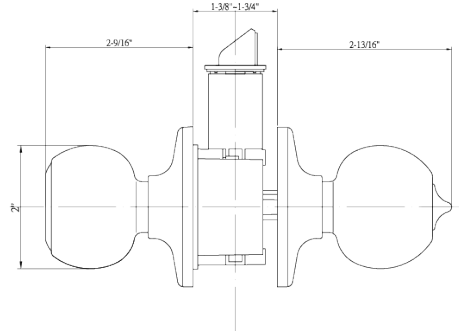

ROLAND GRADE 2

Shown in Satin Nickel

BOX PACK

Model	Function	WT/LB	CTN QTY	US15 Satin Nickel	
100T-FD	Entrance	27 Lbs	20 Pcs	Item No.	G2KR1001
				List Price	$45.60
101T-FD	Passage	22 Lbs	20 Pcs	Item No.	G2KR1011
				List Price	$31.60
102T-FD	Privacy	22 Lbs	20 Pcs	Item No.	G2KR1021
				List Price	$32.30
115T-FD	Dummy	9 Lbs	20 Pcs	Item No.	KR1051
				List Price	$11.30