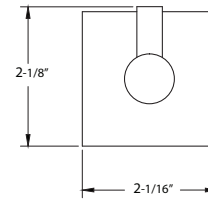

## 1100 SERIES-DENALI SQUARE CONTEMPORARY

Shown in Satin Nickel

Trim Size:

Towel Ring

Euro Paper Holder

Paper Holder

Towel Bar Set

Pivot Paper Holder