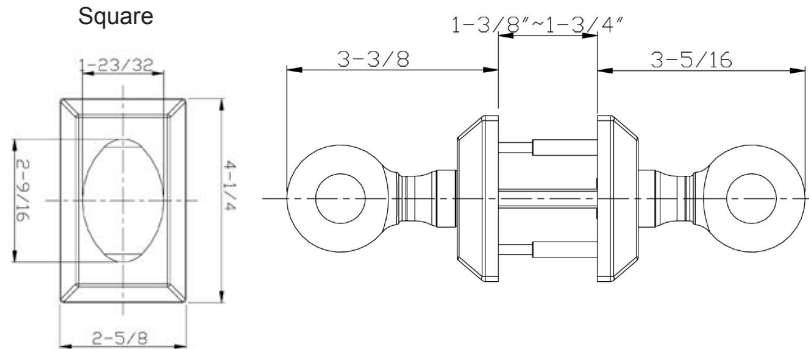

Specifications

Door Prep	Cross bore: 2-1/8" Edge bore: 1" Latch face: 1" x 2-1/4"	Latches	Entrance: 2-3/8" & 2-3/4" adjustable (9050R) Passage/Privacy: 2-3/8" & 2-3/4" adjustable (9079R) Faceplate: 1" x 2-1/4" round corner Bolt: 1/2" Solid Brass throw
Backset	Fits 2-3/8" and 2-3/4"	Strikes	1-3/4" x 2-1/4" full lip round corner (9103)
Door Thickness	1-3/8" ~ 1-3/4" door standard.	Wood Screws	Combination screws that suit both wood or metal door mounting

Cylinder SC4 6-pin standard. KW1 5-Pin Optional. SC1 5-Pin Optional. Entries packed KA4

SORRENTO

Shown in Aged Black

Model	Function	WT/CTN	CTN QTY	ABR Aged Bronze		ABK Aged Black	
				SQUARE		SQUARE	
100T-SO	Entrance	21 lb	4pcs	Item No.	681300S	681309S	
				List Price	$216.00	$216.00	
101T-SO	Passage	31 lb	6 Pcs	Item No.	684300S	684309S	
				List Price	$185.00	$185.00	
102T-SO	Privacy	31 lb	6 Pcs	Item No.	682300S	682309S	
				List Price	$186.00	$186.00	
115TB-SO	Dummy	30 lb	6 Pcs	Item No.	685300S	685309S	
				List Price	$90.00	$90.00