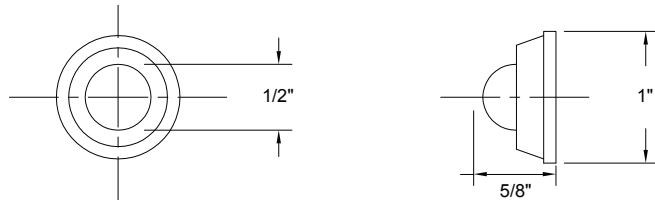

1" CONVEX WALL BUMPER

Base Metal: Zinc

	Description	Finish	Item No.	List Price	CTN QTY	WT/CTN
	1" Wall Bumper	US26D	403015	$6.00	100	7 lb
	1" Wall Bumper	US10B	403010	$6.00	100	7 lb