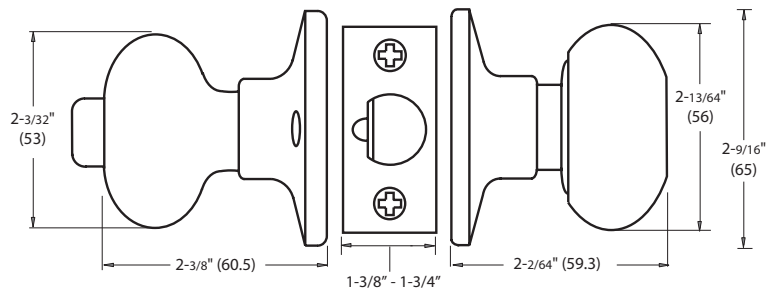

OLIVIA

Shown in Satin Stainless Steel

BOX PACK

Model	Function	WT/LB	CTN QTY	US32D Satin Stainless Steel			US19 Matte Black	US12P Tuscany Bronze	
				Item No.	List Price	Item No.	List Price	Item No.	List Price
100T - OL	Entrance	27 lb	20 Pcs	Item No.	D11422	D11429	D11427		
				List Price	$28.90	$36.60	$36.60		
101T - OL	Passage	22 lb	20 Pcs	Item No.	D14422	D14429	D14427		
				List Price	$21.60	$30.90	$30.90		
102T - OL	Privacy	22 lb	20 Pcs	Item No.	D12422	D12429	D12427		
				List Price	$22.90	$32.30	$32.30		
115T - OL	Dummy	9 lb	20 Pcs	Item No.	D15422	D15429	D15427		
				List Price	$11.00	$14.60	$14.60