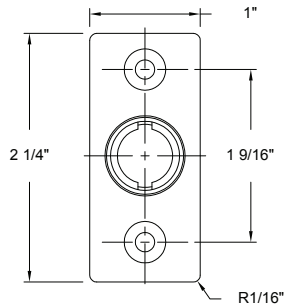

MORTISE BALL CATCH

Base Metal: Zinc

	Description	Finish	Item No.	List Price	CTN QTY	WT/ CTN
	Mortise Ball Catch 2 1/4" x 1"	US3	420100	$5.90	50	8 lb
	Mortise Ball Catch 2 1/4" x 1"	US15	420400	$6.15	50	8 lb
	Mortise Ball Catch 2 1/4" x 1"	US10B	420401	$6.80	50	8 lb