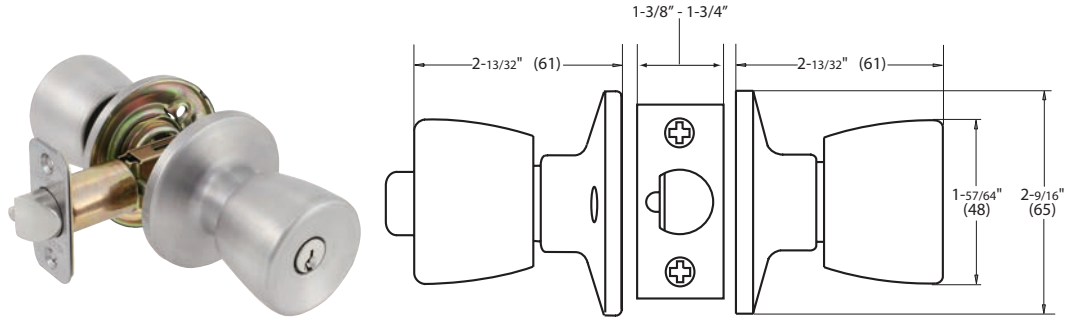

GALWAY

Shown in Satin Stainless Steel

BOX PACK

Model	Function	WT/LB	CTN QTY	US3 Bright Brass		US32D Satin Stainless Steel	
				Item No.	List Price	Item No.	List Price
100T - GL	Entrance	27 lb	20 Pcs	Item No.	D11523	D11522	
				List Price	$24.00	$22.30	
101T - GL	Passage	22 lb	20 Pcs	Item No.	D14523	D14522	
				List Price	$18.00	$16.90	
102T - GL	Privacy	22 lb	20 Pcs	Item No.	D12523	D12522	
				List Price	$18.90	$18.60	
115T - GL	Dummy	9 lb	20 Pcs	Item No.	D15523	D15522	
				List Price	$9.30	$8.60	
300T - GL	Combo	52 lb	10 Pcs	Item No.	—	D18522	
				List Price		$48.30