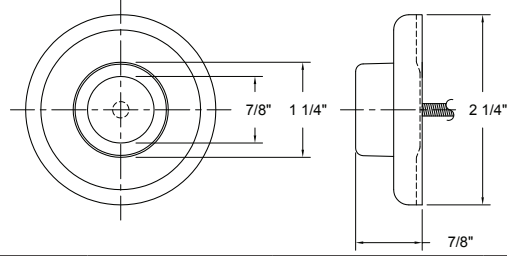

2 1/4" CONCAVE WALL BUMPER

Base Metal: Zinc

	Description	Finish	Item No.	List Price	CTN QTY	WT/CTN
	2 1/4" Wall Bumper	US26D	402707	$6.65	25	6 lb
	2 1/4" Wall Bumper	US15	402708	$6.65	25	6 lb
	2 1/4" Wall Bumper	US10B	402710	$6.65	25	6 lb