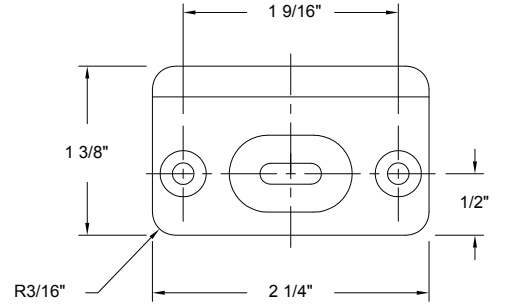

DRIVE-IN BALL CATCH

Base Metal: Zinc

	Description	Finish	Item No.	List Price	CTN QTY	WT/ CTN
	Drive-In Ball Catch 2 1/4" x 1"	US3	420103	$5.60	50	8 lb
	Drive-In Ball Catch 2 1/4" x 1"	US26	420107	$5.80	50	8 lb
	Drive-In Ball Catch 2 1/4" x 1"	US15	420109	$5.80	50	8 lb
	Drive-In Ball Catch 2 1/4" x 1"	US10B	420110	$6.30	50	8 lb
	Drive-In Ball Catch 2 1/4" x 1"	US19	420111	$6.30	50	8 lb
	Strike Plate Only for Ball Catch	US3	480303	$1.00	100	10 lb
	Strike Plate Only for Ball Catch	US26	480306	$1.00	100	10 lb
	Strike Plate Only for Ball Catch	US15	480315	$1.00	100	10 lb
	Strike Plate Only for Ball Catch	US10B	480300	$1.00	100	10 lb