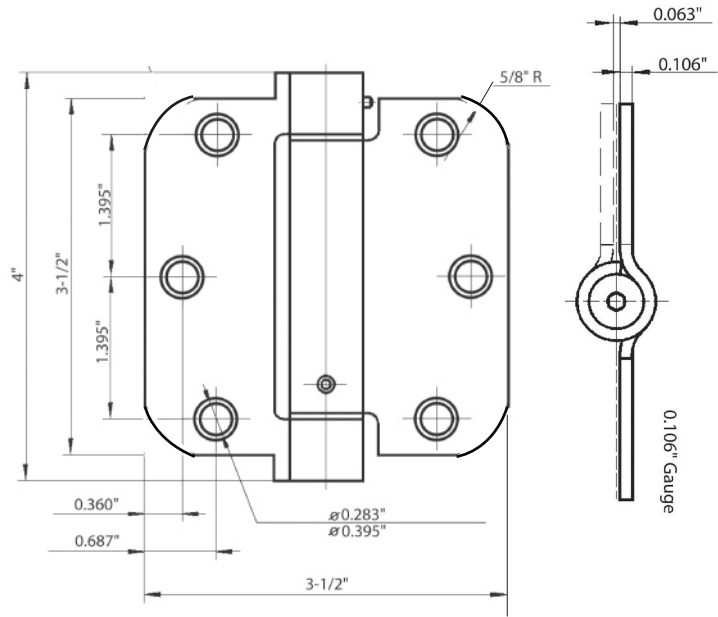

3 1/2" X 3 1/2" SPRING HINGES

SPECIFICATIONS

- #10 X 1/2" machine screw (10-24NC) standard
- #10 x 1" wood screw standard
- Box Pack: 1 Pair (2 pcs) per box.
  20 Pair / CTN, 28 Lbs
- Gauge: 0.106" Steel
- Priced and sold by the pair (2 Hinges)