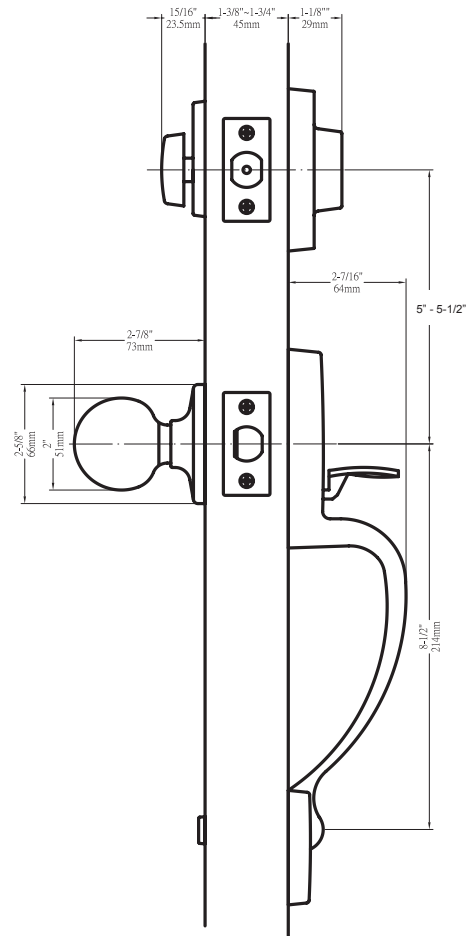

CALLAN® ENTRANCE HANDLESETS

BY DELANEY®

Specifications

Door Prep	Deadbolt cross bore: 2-1/8" Handleset cross bore: 2-1/8" Edge bore: 1" Latch face: 1" x 2-1/4" Mounting bore distance (center to center): 5" - 5-1/2" recommended	Latches	Upper: 2-3/8" and 2-3/4" adjustable (9092) Faceplate: 1" x 2-1/4" round corner Bolt: 1" Bolt with hardened steel rod Lower: 2-3/8" and 2-3/4" adjustable (9074) (for lever and knob) Faceplate: 1" x 2-1/4" round corner Bolt: Solid brass 1/2" throw
Backset	Fits 2-3/8" and 2-3/4"	Strikes	Deadbolt: 2-1/4" full lip round corner (9113 & 9117) Thumbpiece: 2-1/4" full lip round corner (9103)
Door Thickness	1-3/8" ~ 1-3/4" door standard 2-1/4" Ext. Kit available	Wood Screws	Combination screws that suit both wood or metal door mounting
Cylinder	KW1 5-pin standard; SC1 5-pin optional Handlesets packed KD	Door Handing	Specify handing when ordering lever as interior option

CHATHAM

Shown in Satin Nickel

BOX PACK

Handleset pricing includes interior knob or lever. Specify when ordering.

Model	Function	WT/ CTN	CTN QTY	US15	US10B	US10BE	US19	
				Satin Nickel	Oil Rubbed Bronze	Edged Bronze	Matte Black	
400-CT	Single Cylinder	33 lb	10 Pcs	Item No.	KA6001	KA6000	KA6007	KA6004
				List Price	$147.00	$162.00	$162.00	$162.00
405-CT	Dummy	30 lb	10 Pcs	Item No.	KA6051	KA6050	KA6057	KA6054
				List Price	$143.00	$143.00	$143.00	$143.00