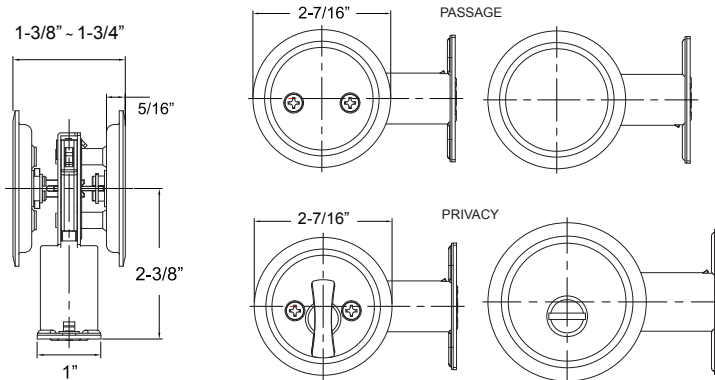

ROUND SLIDING POCKET DOOR LOCKS

Requires Standard Door Prep

Passage Shown
Base Metal: Zinc

Function	WT/LB	CTN QTY		US15 Satin Nickel	US10B Oil Rubbed Bronze	US26 Bright Chrome	US19 Matte Black
Passage	5 lb	10 Pcs	Item No.	442220	442227	442226	442224
			List Price	$33.00	$33.00	$33.00	$33.00
Privacy	5 lb	10 Pcs	Item No.	442420	442427	442426	442424
			List Price	$35.00	$35.00	$35.00	$35.00