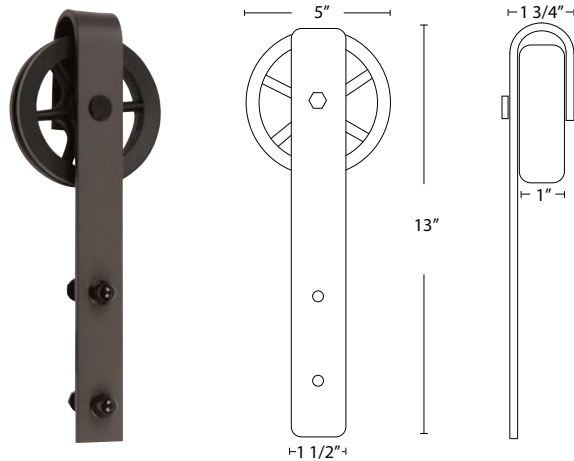

5000 SERIES Wagon Wheel

Shown in Matte Black

Weight Limit:
330 lb per set

Description	WT/CTN	CTN QTY	US19 Matte Black
5000 Series 6ft Barn Door Hardware (Wagon Wheel w/ Split Track)	18 lb	1	Item No.
			List Price
5000 Series 8ft Barn Door Hardware (Wagon Wheel w/ Split Track)	18 lb	1	Item No.
			List Price

Description	WT/CTN	CTN QTY	US19 Matte Black
5000 Series 6ft Barn Door Hardware (Wagon Wheel Standard)	18 lb	1	Item No.
			List Price
5000 Series 8ft Barn Door Hardware (Wagon Wheel Standard)	18 lb	1	Item No.
			List Price