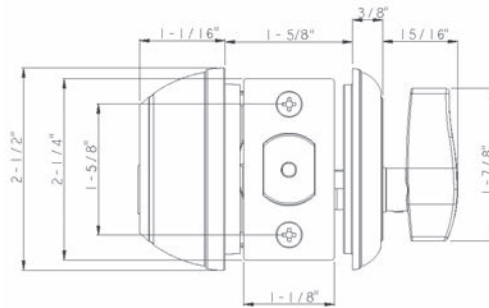

Model	Function	WT/LB	CTN QTY	US26D Satin Chrome	US26D IC Core (Less Core)
200-LM	Single Cylinder with Thumbturn	21 lb	12 Pcs	Item No.	301601
				List Price	$96.00
					301702
					$96.00