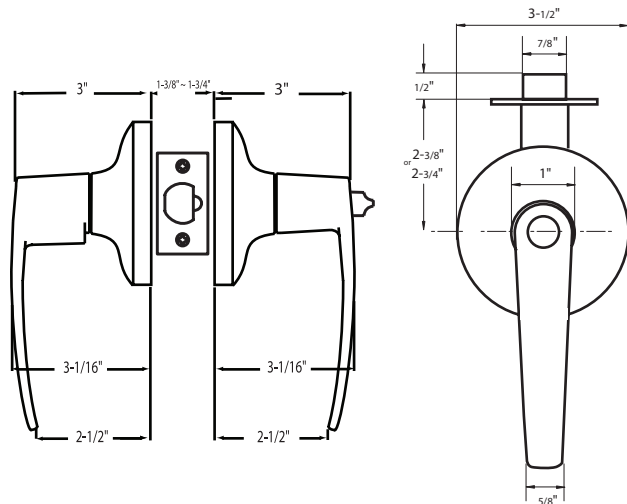

F SERIES - MD LEVER STYLE GRADE 1 EXTRA HEAVY DUTY CYLINDRICAL LEVERSET

Shown in Satin Chrome

Model	Function	WT/LB	CTN QTY	US26D Satin Chrome	
500-F-MD	Entrance	32 lb	6 Pcs	Item No.	3N5002
				List Price	$207.00
504-F-MD	Storeroom	32 lb	6 Pcs	Item No.	3N5042
				List Price	$212.00