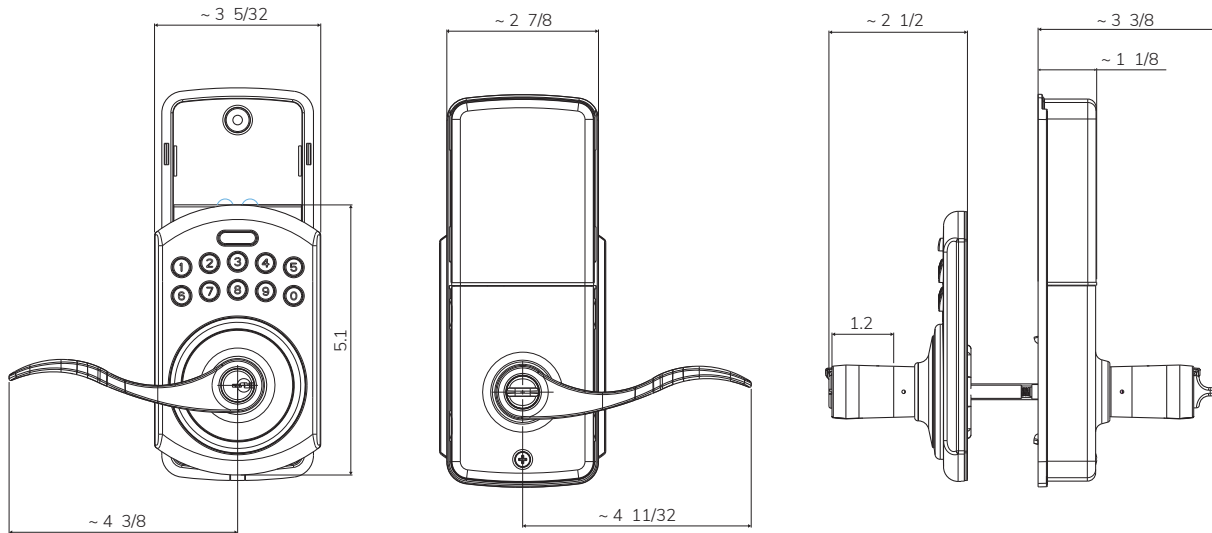

DELANEY® ELECTRONIC LOCKS

Door Prep	Cross bore: 2-1/8" Edge bore: 1" Latch face: 1" x 2-1/4"	Dimensions	Interior Unit: 7-1/2" x 2-7/8" x 1-3/4" (H x W x D) Exterior Unit: 5-1/8" x 3-1/8"
Backset	Fits 2-3/8" and 2-3/4"	Power	6V - 4 AA Batteries, Not Included. (Estimated battery life, 1-year)
Strike	9103	Door Thickness	1-3/8" ~ 2" door
Throwbolt	1/2"	Passcode	4 to ten digits, Maximum of 6 Passcodes supported
Cylinder	KW1 5-pin cylinder Standard. SC1 optional Packed KD	Feature	Panic Proof Reversible

LP250 ELECTRONIC KEYPAD LEVERLOCK

Shown in Tuscany Bronze

Model	Function	WT/ CTN	CTN QTY	US12P Tuscany Bronze	
LP250	Electronic Deadbolt w/Logan Lever	20 lb	6 Pcs	Item No.	311805
				List Price	$280.00