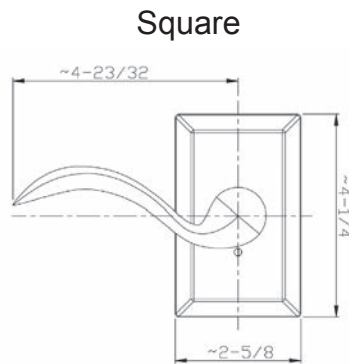

Specifications

Door Prep	Cross bore: 2-1/8" Edge bore: 1" Latch face: 1" x 2-1/4"	Latches	Entrance: 2-3/8" & 2-3/4" adjustable (9050R) Passage/Privacy: 2-3/8" & 2-3/4" adjustable (9079R) Faceplate: 1" x 2-1/4" round corner Bolt: 1/2" Solid Brass throw
Backset	Fits 2-3/8" and 2-3/4"	Strikes	1-3/4" x 2-1/4" full lip round corner (9103)
Door Thickness	1-3/8" ~ 1-3/4" door standard.	Wood Screws	Combination screws that suit both wood or metal door mounting
Cylinder	SC4 6-pin standard. KW1 5-Pin Optional. SC1 5-Pin Optional. Entries packed KA4	Door Handing	Specify LH or RH for Entry and Dummy. Privacy and Passage functions are Reversible

TIARA

Shown in Aged Black

Model	Function	WT/CTN	CTN QTY	ABR Aged Bronze		ABK Aged Black	
				Item No.	List Price	Item No.	List Price
500T-TI	Entrance	20 Lbs	4 Pcs	691600S (L/R)	$224.00	691609S (L/R)	$224.00
501T-TI	Passage	28 Lbs	6 Pcs	694600S	$185.00	694609S	$185.00
502T-TI	Privacy	28 Lbs	6 Pcs	692600S	$186.00	692609S	$186.00
515TB-TI	Dummy	24 Lbs	12 Pcs	695600S (L/R)	$93.00	695609S (L/R)	$93.00