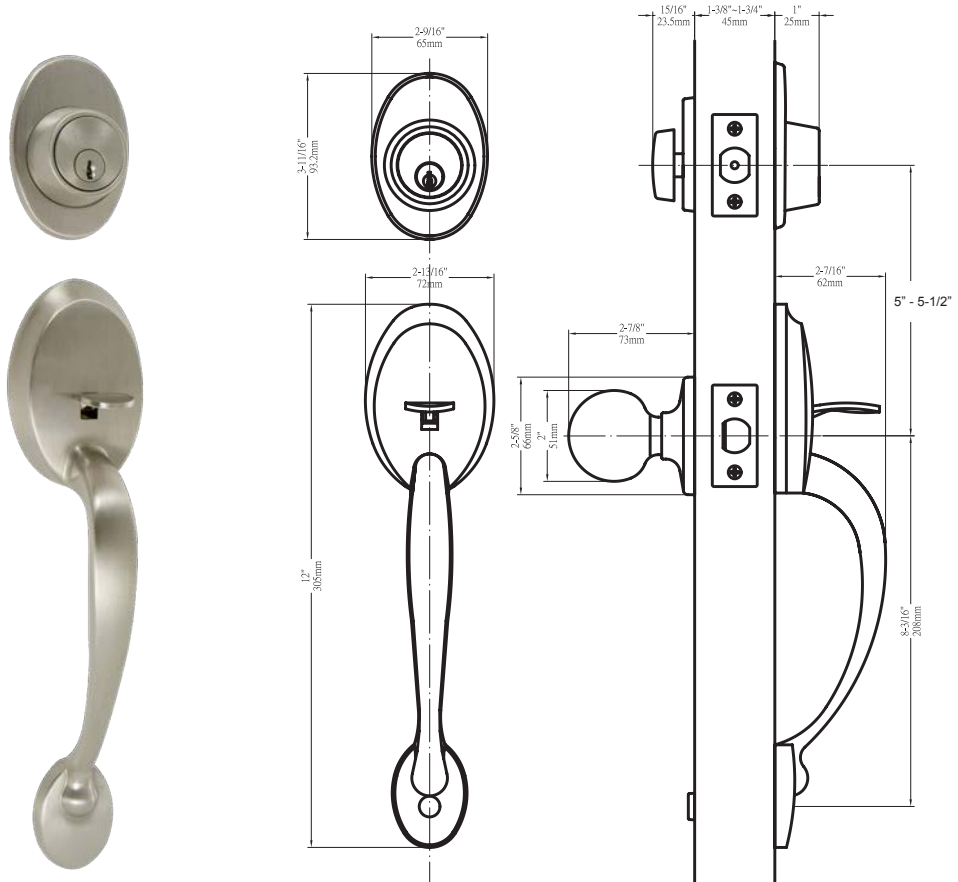

COLTON

Shown in Satin Nickel

BOX PACK

Handleset pricing includes interior knob or lever. Specify when ordering.

Model	Function	WT/ CTN	CTN QTY		US15 Satin Nickel	US10B Oil Rubbed Bronze	US10BE Edged Bronze	US19 Matte Black
400-CO	Single Cylinder	33 lb	10 Pcs	Item No.	KA4001	KA4000	KA4007	KA4004
				List Price	$147.00	$162.00	$162.00	$162.00
405-CO	Dummy	30 lb	10 Pcs	Item No.	KA4051	KA4050	KA4057	KA4054
				List Price	$143.00	$158.00	$158.00	$158.00

VISUAL PACK

Model	Function	WT/ CTN	CTN QTY		US15 Satin Nickel	US19 Matte Black
VP-400-CO	Single Cylinder	28 lb	6 Pcs	Item No.	VPKA4001	VPKA4004
				List Price	$148.00	$163.00