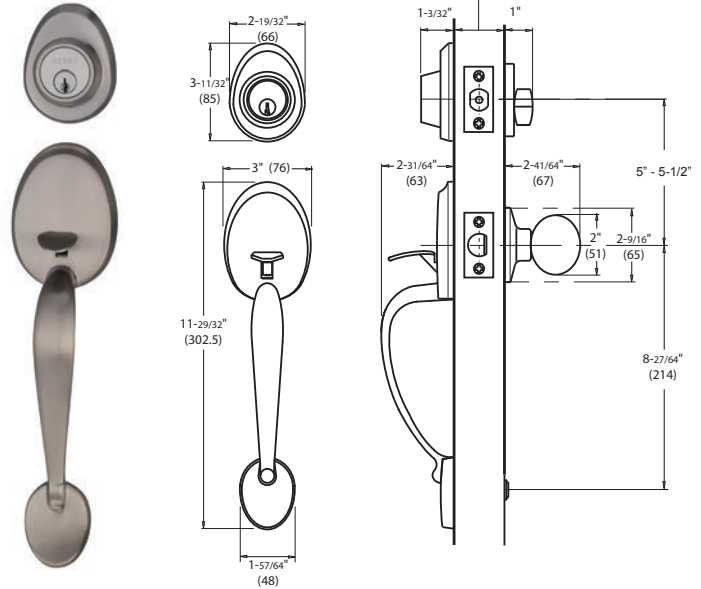

WATERFORD GRADE 2

Shown in Satin Nickel

VISUAL PACK

Model	Function	WT/CTN	CTN QTY	US15 Satin Nickel	US3 Bright Brass	US19 Matte Black	US12P Tuscany Bronze
GR2 VB-400-WF/AU	Single Cylinder	41 Lbs	4 Pcs	Item No.	340800	340803	340809
				List Price	$281.90	$275.60	$288.00
GR2 VB-405-WF/AU	Dummy	36 Lbs	4 Pcs	Item No.	340801	340813	340819
				List Price	$275.60	$261.90	$280.30

INTERIOR KNOB OPTIONS

GRADE 3

GRADE 2

Style	Function	US15 Satin Nickel	US3 Bright Brass	US19 Matte Black	US12P Tuscany Bronze	US32D Satin Stainless Steel
Belton - BT	Interior	Item No.	217322	—	217329	217327
		List Price	$13.00		$13.60	$13.60
Derby - RB	Interior	Item No.	217820	—	—	217827
		List Price	$14.00			$14.30
Galway - GL	Interior	Item No.	217522	217523	—	—
		List Price	$13.60	$15.00		
Olivia - OL	Interior	Item No.	217422	—	217429	217427
		List Price	$14.00		$14.70	$14.70
Aubryn - AU	Interior	Item No.	317522	—	317529	317527
		List Price	$19.10		$23.30	$23.30
Orlyn - OR	Interior	Item No.	317420	—	—	317427
		List Price	$19.10			$23.30