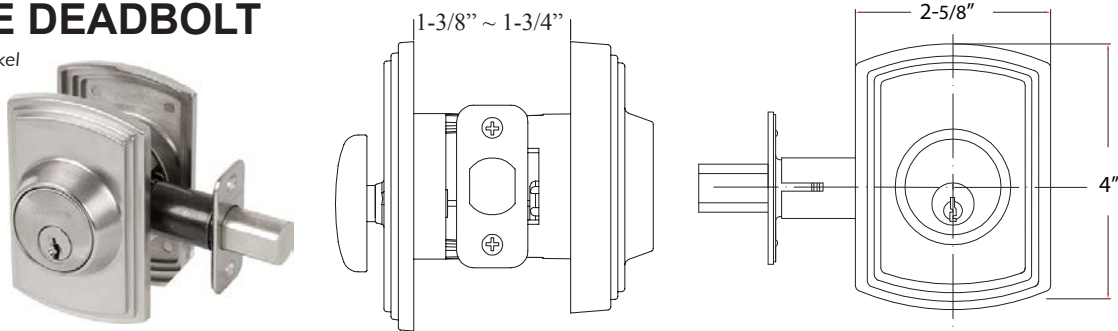

CALLAN® DEADBOLTS

BY DELANEY®

Specifications

Door Prep	Cross bore: 2-1/8" Edge bore: 1" Latch face: 1" x 2-1/4"	Latches	Deadbolt: 2-3/8" & 2-3/4" adjustable (C9092 R/S) Faceplate: 1" x 2-1/4" Rd. & Sq. corner Bolt: 1" throw with hardened steel rod
Backset	Fits 2-3/8" and 2-3/4"	Strikes	2-1/4" full lip Rd. & Sq. corner (9118 R&S) Includes Reinforcement Strike.
Door Thickness	1-3/8" ~ 1-3/4" door standard, 2-1/4" Ext. Kit available	Wood Screws	Combination screws that suit both wood or metal door mounting Includes 3" Security Screws
Cylinder	SC1 5-pin standard; KW1 5-pin optional Deadbolts packed KA5	Features	Protective collar High Security Strike Plate Interlocking installation guides Reinforced spring assembly

SQUARE DEADBOLT

Shown in Satin Nickel

BOX PACK

Model	Function	WT/CTN	CTN QTY	US15 Satin Nickel			US10BE Edged Bronze			US19 Matte Black		
				Item No.	List Price		Item No.	List Price		Item No.	List Price	
200S	Single Cylinder	21 lb	10 Pcs	372001	$69.00		372007	$69.00		372004	$69.00