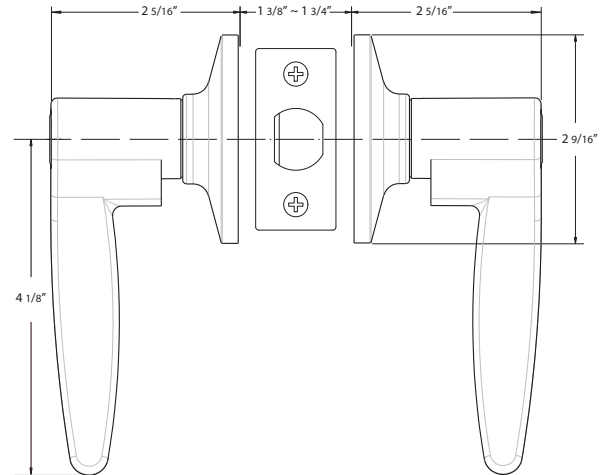

Specifications

Door Prep	Cross bore: 2-1/8" Edge bore: 1" Latch face: 1" x 2-1/4"	Latches <i>(6-Way Available)</i>	Entrance: 2-3/8" and 2-3/4" 6-way adjustable (9073) Passage/Privacy: 2-3/8" and 2-3/4" 6-way adjustable (9074) Faceplate: 1" x 2-1/4" round corner Bolt: 1/2" throw
Backset	Fits 2-3/8" and 2-3/4"	Strikes	1-3/4" x 2-1/4" full lip round corner (9103)
Door Thickness	1-3/8" ~ 1-3/4" door standard	Wood Screws	Combination screws that suit both wood or metal door mounting
Cylinder	KW1 5-pin standard SC1 5-Pin optional. Entries packed KA5	Door Handing	Reversible Lever Handing required for dummy function and Handleset interior

DAYTON

Shown in Satin Nickel

BOX PACK

Model	Function	WT/CTN	CTN QTY	US15 Satin Nickel			US26 Bright Chrome	US19 Matte Black
				Item No.	List Price			
500T - DT	Push Button Entrance (Panic Proof)	26 lb	20 Pcs	Item No.	D20720P	D20726P	D20729P	
				List Price	$47.30	$47.30	$51.30	
501T - DT	Passage	23 lb	20 Pcs	Item No.	D24720	D24726	D24729	
				List Price	$34.30	$34.30	$36.60	
502T - DT	Push Button Privacy (Panic Proof)	24 lb	20 Pcs	Item No.	D22720P	D22726P	D22729P	
				List Price	$39.90	$39.90	$42.00	
515T - DT	Dummy	15 lb	20 Pcs	Item No.	D25720 (L/R)	D25726 (L/R)	D25729 (L/R)	
				List Price	$19.00	$19.00	$21.00