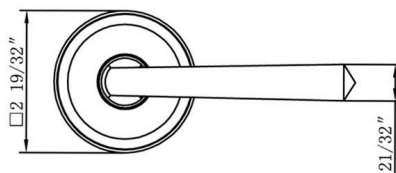

Function	Finish	CTN Qty	Item No.	List Price
Passage	Oil Rubbed Bronze (US10B)	12	BV334002	$94.00
	Satin Nickel (US15)	12	BV334001	$94.00
	Matte Black (US19)	12	BV334004	$94.00
Privacy	Oil Rubbed Bronze (US10B)	12	BV334012	$94.00
	Satin Nickel (US15)	12	BV334011	$94.00
	Matte Black (US19)	12	BV334014	$94.00
Dummy	Oil Rubbed Bronze (US10B)	12	BV334022	$47.00
	Satin Nickel (US15)	12	BV334021	$47.00
	Matte Black (US19)	12	BV334024	$47.00