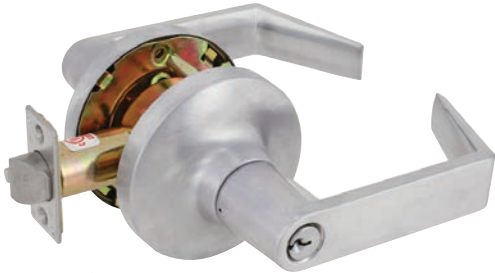

DELANEY® LEVERSETS GRADE 2

Specifications

Door Prep	Cross bore: 2-1/8" Edge bore: 1" Latch face: 2-3/4": 1-1/8" x 2-1/4" 2-3/8": 1" x 2-1/4" Dummies are surface mounted	Latches	Entrance: 2-3/4" (E9070T) standard. 2-3/8" (E9060T) optional Pass/Priv: 2-3/4" (E9073T) standard. 2-3/8" (E9063T) optional Faceplate: 2-3/4": 1-1/8" x 2-1/4". 2-3/8": 1" x 2-1/4" Sq. Corner Bolt: 1/2" Stainless Steel throw. Meets 3-Hr. Fire Rating
Backset	2-3/4" UL Latch standard, 2-3/8" optional	Strikes	4-7/8" ANSI Strike standard (9109)
Door Thickness	1-3/8" ~ 2". Adjustable mounting plate		
Cylinder	SC4 6-pin standard, KW1 5-pin optional Entries packed KA2, SC1 5-pin optional	Interchangeable Core	Optional small-format 6-pin available
ANSI & Federal Standards	Meets & exceeds requirements of BHMA/ANSI A156.2 Series 4000, GR2, 400,000 Cycles. Meets FF-H-106C Federal Standard.	Product Features	Independent Torsion Spring Concealed Mounting Screws Clutch Function Removable Through Bolts Anti-Friction Latch Retractor Panic Proof - Push/Turn

E SERIES - CT LEVER STYLE GRADE 2 HEAVY DUTY CYLINDRICAL LEVERSET

Shown in Satin Chrome