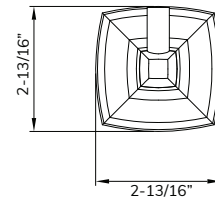

800 SERIES-SHENANDOAH

Shown in Satin Nickel

Trim Size:

Towel Ring