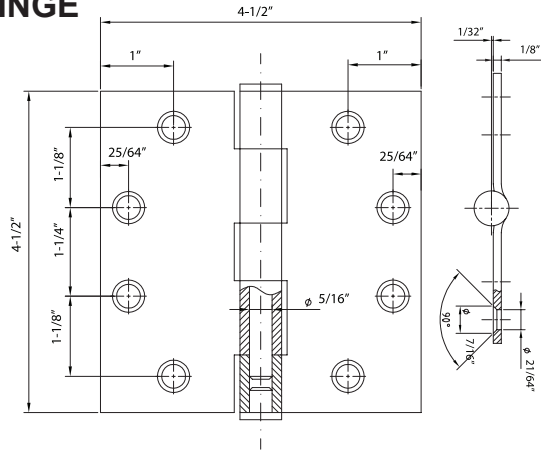

PLAIN BEARING 4½" X 4½" COMMERCIAL HINGE

SPECIFICATIONS

- #12 x ½" Machine Screws (12-24NC) standard
- #12 x 1¼" Wood Screws standard
- Gauge 0.134" Steel
- Box packed 1.5 pair (3 pcs) per box
  15 Pair / CTN, 34 Lbs
- Priced per pair (2 Hinges)
- Base Metal is Steel

Description		US26D Satin Chrome	
4 ½" x 4 ½" Plain Bearing Hinge	Item No.	CH4506	
	List Price	$20.00	

SPRING HINGE 4½" X 4½"

SPECIFICATIONS

- #12 X ½" Machine screws (12-24NC) standard
- #10 x 1¼" Wood screws standard
- Gauge 0.134" Steel
- Box packed 1 pair (2 pcs) per box
  20 Pair / CTN, 47 Lbs
- Priced per pair (2 Hinges)
- Base Metal is Steel