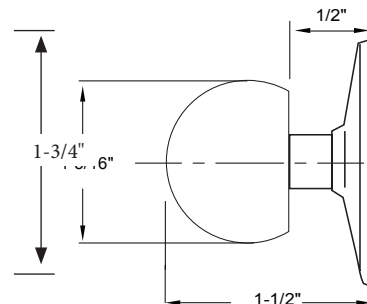

BI-FOLD DOOR KNOB with BACK PLATE

Base Metal: Zinc

	Description	Finish	Item No.	List Price	CTN QTY	WT/ CTN
	Bi-Fold Door Knob with Back Plate	US15	435102	$6.10	25	6 lb