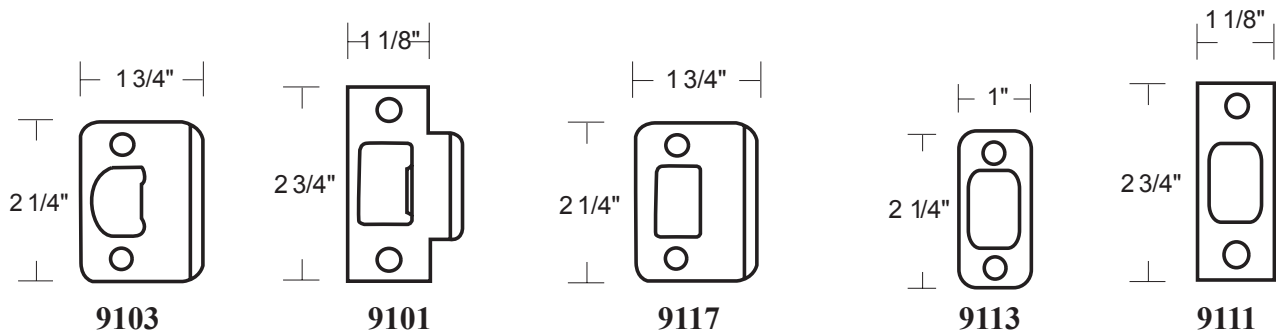

STRIKE PLATES

Description	Style	US15/US32D					
		Satin Nickel Satin Stainless Steel	US3 Bright Brass	US26 Bright Chrome	US15A Antique Nickel	US19 Matte Black	
Full Lip Entry Strike	9103	Item No.	280002	280003	280006	280008	280009
		List Price	$2.90	$2.90	$2.90	$2.90	$2.90
Entry T-Strike	9101	Item No.	282002	282003	—	—	282009
		List Price	$2.90	$2.90			$2.90
Full Lip Deadbolt Strike	9117	Item No.	280102	280103	280106	280108	280109
		List Price	$2.90	$2.90	$2.90	$2.90	$2.90
Deadbolt Strike	9113	Item No.	2891132	2891133	2891136	2891138	2891139
		List Price	$2.90	$2.90	$2.90	$2.90	$2.90
Deadbolt Strike	9111	Item No.	2891112	2891113	—	—	2891110
		List Price	$3.90	$3.90			$3.90

EXTENSION KITS

		US15 Satin Nickel	US19 Matte Black
2-1/4" Handleset Extension Kit KN / TR / AV / WF	Item No.	211001	211000
	List Price	$2.90	$2.90
2-1/4" Handleset Extension Kit WI / KA	Item No.	211021	211022
	List Price	$2.90	$2.90
2-1/4" Single Deadbolt Extension Kit	Item No.	211011	211012
	List Price	$2.90	$2.90
2-1/4" Double Deadbolt Extension Kit	Item No.	211006	211007
	List Price	$2.90	$2.90