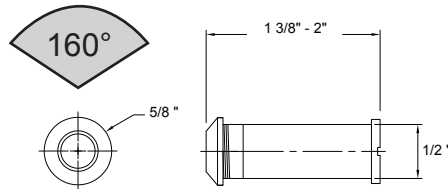

UL SOLID BRASS VIEWER

160°

Base Metal: Brass

1/2" Installation Hole

1/2" Installation Hole

	Description	Finish	Item No.	List Price	CTN QTY	WT/ CTN
	UL Solid Brass Viewer 160°	US3	400115	$10.90	500	22 lbs
	UL Solid Brass Viewer 160°	US10B	400001	$10.90	500	22 lbs
	UL Solid Brass Viewer 160°	US15	400009	$10.90	500	22 lbs
	UL Solid Brass Viewer 160°	US19	400010	$10.90	500	22 lbs