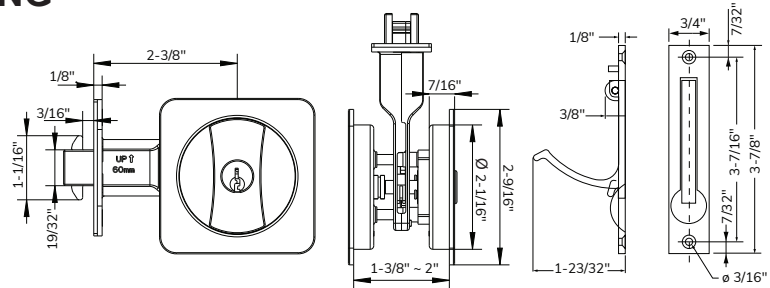

Base Metal: Zinc

Function	WT/LB	CTN QTY		US15 Satin Nickel	US26 Bright Chrome	US19 Matte Black
Entrance	10 lb	20 Pcs	Item No.	370009	370006	370004
			List Price	$57.30	$57.30	$65.60
Passage	10 lb	20 Pcs	Item No.	370209	370206	370204
			List Price	$31.90	$31.90	$40.00
Privacy	10 lb	20 Pcs	Item No.	370109	370106	370104
			List Price	$55.90	$55.90	$64.30