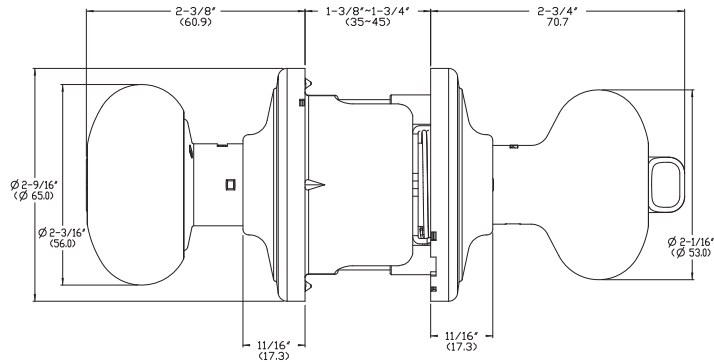

DELANEY® KNOBS GRADE 2

Specifications

Door Prep	Cross bore: 2-1/8" Edge bore: 1" Latch face: 1" x 2-1/4"	Latches	Entrance: 2-3/8" and 2-3/4" 6-way adjustable Passage/Privacy: 2-3/8" and 2-3/4" 6-way adjustable Faceplate: 1" x 2-1/4" round corner Bolt: 1/2" throw
Backset	Fits 2-3/8" and 2-3/4"	Strikes	1-3/4" x 2-1/4" full lip round corner (9103)
Door Thickness	1-3/8" ~ 1-3/4" door standard	Wood Screws	Combination screws that suit both wood or metal door mounting
Cylinder	SC1 5-pin standard. Entries packed KA4 KW1 5-pin optional	Grade 2 Features	Concealed screws Panic Proof UL Rated Full Protection Collar

AUBRYN

Shown in Satin Nickel

VISUAL PACK

Model	Function	WT/CTN	CTN QTY	US15 Satin Nickel			US19 Matte Black	US12P Tuscany Bronze	
				Item No.	List Price	Item No.	List Price	Item No.	List Price
100TT-AU-G2	Entrance	24 lb	12 Pcs	Item No.	311522	311529	311527		
				List Price	$53.60	$59.60	$59.60		
101TT-AU-G2	Passage	22 lb	12 Pcs	Item No.	314522	314529	314527		
				List Price	$39.00	$46.30	$46.30		
102TT-AU-G2	Privacy	22 lb	12 Pcs	Item No.	312522	312529	312527		
				List Price	$40.00	$47.60	$47.60		
115TT-AU-G2	Dummy (Pair)	21 lb	12 Pcs	Item No.	315522	315529	315527		
				List Price	$37.00	$43.00	$43.00