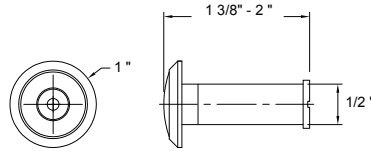

180° SOLID BRASS VIEWER

Base Metal: Brass

1/2" Installation Hole

	Description	Finish	Item No.	List Price	CTN QTY	WT/ CTN
	Solid Brass Viewer 180°	US10B	400111	$9.90	500	22 lbs
	Solid Brass Viewer 180°	US15	400119	$9.90	500	22 lbs
	Solid Brass Viewer 180°	US19	400114	$9.90	500	22 lbs