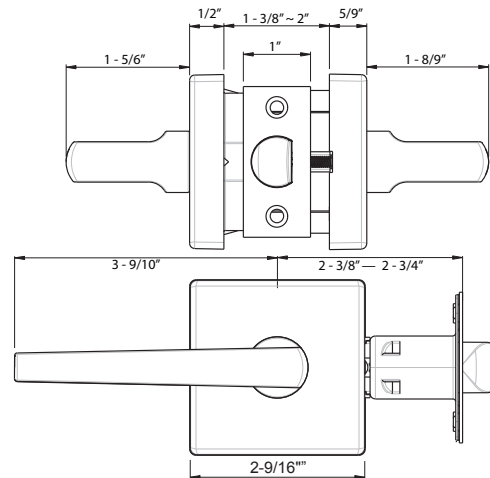

Square Trim

Shown in Satin Nickel

ADA Compliant
Panic Proof Function

BOX PACK

Model	Function	WT/LB	CTN QTY		US15 Satin Nickel	US26 Bright Chrome	US19 Matte Black	US12P Tuscany Bronze
501T-VI Square	Passage	23 lb	10 Pcs	Item No.	353511	353516	353519	353517
				List Price	$70.00	$70.00	$76.90	$76.90
502T-VI Square	Privacy (Panic Proof)	24 lb	10 Pcs	Item No.	353521	353526	353529	353527
				List Price	$75.00	$75.00	$80.60	$80.60
515T-VI Square	Dummy	24 lb	20 Pcs	Item No.	353551	353556	353559	353557
				List Price	$34.30	$34.30	$37.60	$37.60