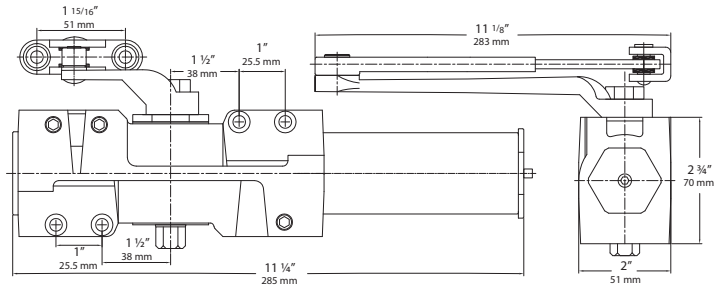

DELANEY® DOOR CLOSERS

8000 SERIES CAST IRON DOOR CLOSER

Power Size 1-6 (Preset Size 3)

UL LISTED

10 YEAR WARRANTY

Model	WT/CTN	QTY/CTN	Aluminum Painted	Dark Bronze Painted	
8000 Series Door Closer with Standard Full Cover	26 lb	2 Pcs	Item No. 608810	608811	
			List Price	$215.00	$226.00
8000 Series Door Closer with Delay Action (DA) & Standard Full Cover	26 lb	2 Pcs	Item No. 608840	608841	
			List Price	$237.00	$248.00