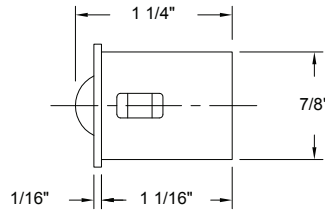

DRIVE-IN BALL CATCH

Base Metal: Zinc

	Description	Finish	Item No.	List Price	CTN QTY	WT/ CTN
	Drive-In Ball Catch 2 1/4" x 1"	US3	420103	$5.60	50	8 lb
	Drive-In Ball Catch 2 1/4" x 1"	US26	420107	$5.80	50	8 lb
	Drive-In Ball Catch 2 1/4" x 1"	US15	420109	$5.80	50	8 lb
	Drive-In Ball Catch 2 1/4" x 1"	US10B	420110	$6.30	50	8 lb
	Drive-In Ball Catch 2 1/4" x 1"	US19	420111	$6.30	50	8 lb
	Strike Plate Only for Ball Catch	US3	480303	$1.00	100	10 lb
	Strike Plate Only for Ball Catch	US26	480306	$1.00	100	10 lb
	Strike Plate Only for Ball Catch	US15	480315	$1.00	100	10 lb
	Strike Plate Only for Ball Catch	US10B	480300	$1.00	100	10 lb