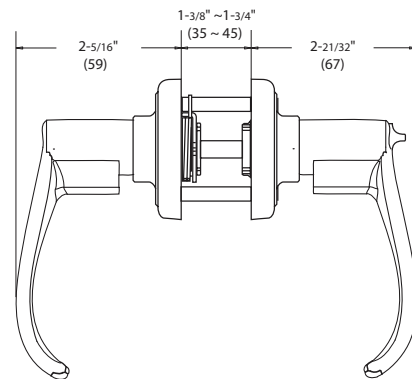

KERRY

Shown in Satin Nickel

BOX PACK

Model	Function	WT/CTN	CTN QTY	US15 Satin Nickel	US12P Tuscany Bronze
500T - KY	Push Button Entrance (Panic Proof)	26 lb	20 Pcs	Item No.	D20420P
				List Price	$46.90
501T - KY	Passage	23 lb	20 Pcs	Item No.	D24420
				List Price	$33.90
502T - KY	Push Button Privacy (Panic Proof)	24 lb	20 Pcs	Item No.	D22420P
				List Price	$39.60
515T - KY	Dummy	15 lb	20 Pcs	Item No.	D25420
				List Price	$18.30