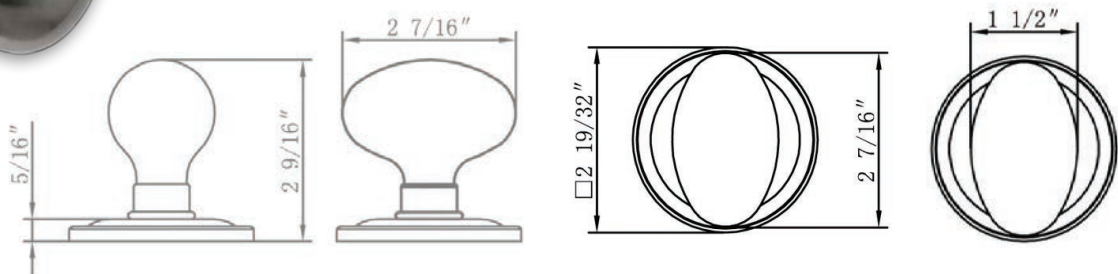

Function	Finish	CTN Qty	Item No.	List Price
Passage	Oil Rubbed Bronze (US10B)	12	BV335002	$94.00
	Satin Nickel (US15)	12	BV335001	$94.00
Privacy	Oil Rubbed Bronze (US10B)	12	BV335012	$94.00
	Satin Nickel (US15)	12	BV335011	$94.00
Dummy	Oil Rubbed Bronze (US10B)	12	BV335022	$47.00
	Satin Nickel (US15)	12	BV335021	$47.00