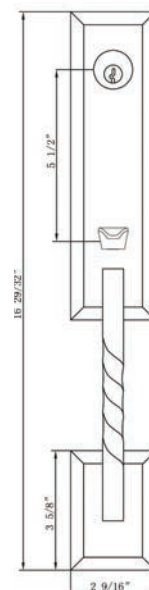

Function	CTN Qty		US10B Oil Rubbed Bronze	US15 Satin Nickel	US19 Matte Black	US26 Bright Chrome
Single Cylinder	2	Item No.	BV915002939 (R/L)	BV915001939 (R/L)	BV915005939 (R/L)	BV915003939 (R/L)
		List Price	$433.00	$433.00	$433.00	$433.00
Dummy	2	Item No.	BV915502	BV915501	BV915505	BV915503
		List Price	$433.00	$433.00	$433.00	$433.00