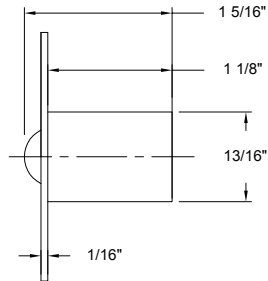

MORTISE BALL CATCH

Base Metal: Zinc

	Description	Finish	Item No.	List Price	CTN QTY	WT/ CTN
	Mortise Ball Catch 2 1/4" x 1"	US3	420100	$5.90	50	8 lb
	Mortise Ball Catch 2 1/4" x 1"	US15	420400	$6.15	50	8 lb
	Mortise Ball Catch 2 1/4" x 1"	US10B	420401	$6.80	50	8 lb