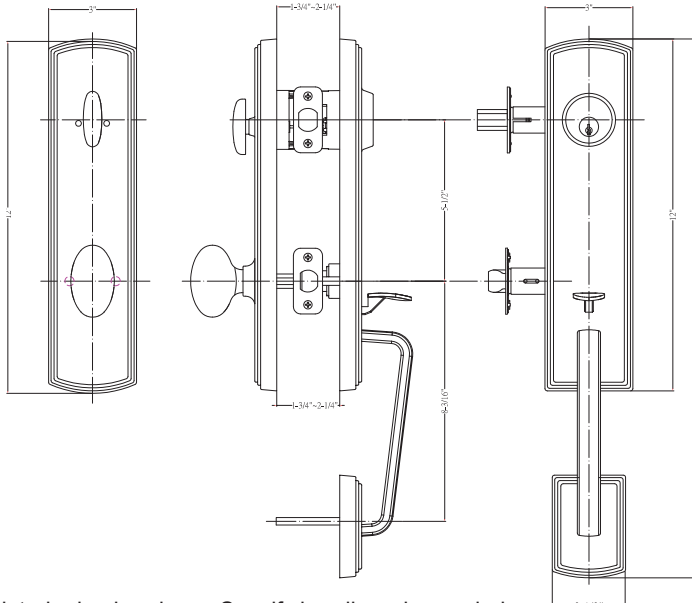

CALLAN® ENTRANCE HANDLESETS

BY DELANEY™

Specifications

Door Prep	Deadbolt cross bore: 2-1/8" Handleset cross bore: 2-1/8" Edge bore: 1" Latch face: 1" x 2-1/4" Mounting (center to center): 5-1/2"	Latches	Deadbolt: 2-3/8" & 2-3/4" adjustable (C9092 R/S) Faceplate: 1" x 2-1/4" round corner Bolt: 1" throw with hardened steel rod Handle: 2-3/8" and 2-3/4" adjustable (C9074 R/S) Faceplate: 1" x 2-1/4" round corner
Strikes	Deadbolt: 2-1/4" Rd. & Sq. corner (9118 R&S) 1-1/8" X 2-3/4" Thumbpiece: 2-1/4" full lip Rd. & Sq. corner (9103 & 9102). Includes Reinforcement Strikes	Handing	Handing required for lever interiors
Door Thickness	1-3/4" ~ 2-1/4" door standard.	Cylinder	SC1 5-pin standard; KW1 5-pin optional. Handlesets packed KD
Door Handing	Reversible lever handing for dummy function and Interior		

BRIONA

Shown in Oil Rubbed Bronze Edged

BOX PACK

Handleset pricing includes interior knob or lever. Specify handing when ordering.

Model	Function	WT/ CTN	CTN QTY	US10BE Edged Bronze		US19 Matte Black	
				Item No.	List Price	Item No.	List Price
400-BN	Single Cylinder	36 lb	4 Pcs	374107	$245.00	374104	$245.00
405-BN	Dummy	34 lb	4 Pcs	374157	$241.60	374154	$241.60