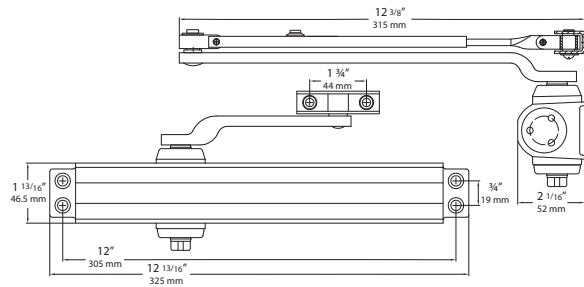

6000 SERIES CAST ALUMINUM DOOR CLOSER

Power Size 1-6 (Preset Size 3)

UL LISTED

10 YEAR WARRANTY

Model	WT/CTN	QTY/CTN	Aluminum Painted	Matte Black Painted	Dark Bronze Painted	
6000 Series Door Closer with Standard Full Cover	44 lb	4 Pcs	Item No. 606710	606719	606711	
			List Price	$145.00	$160.00	$152.00
6000 Series Door Closer with Delay Action (DA) & Standard Full Cover	44 lb	4 Pcs	Item No. 606740		606741	
			List Price	$160.00		$155.00