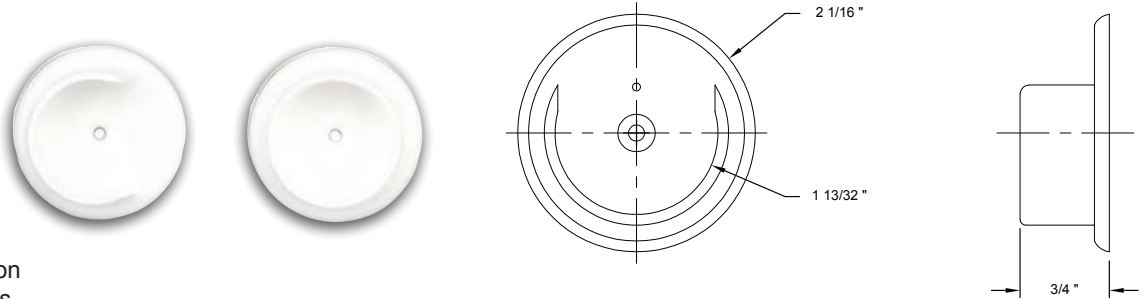

PLASTIC CLOSET POLE SOCKET

Base Material: Nylon
Comes wiith screws

	Description	Finish	Item No.	List Price	CTN QTY	WT/ CTN
	Plastic Closet Pole Socket (White)	US1	407400	$1.00	25 Pair	5 lb