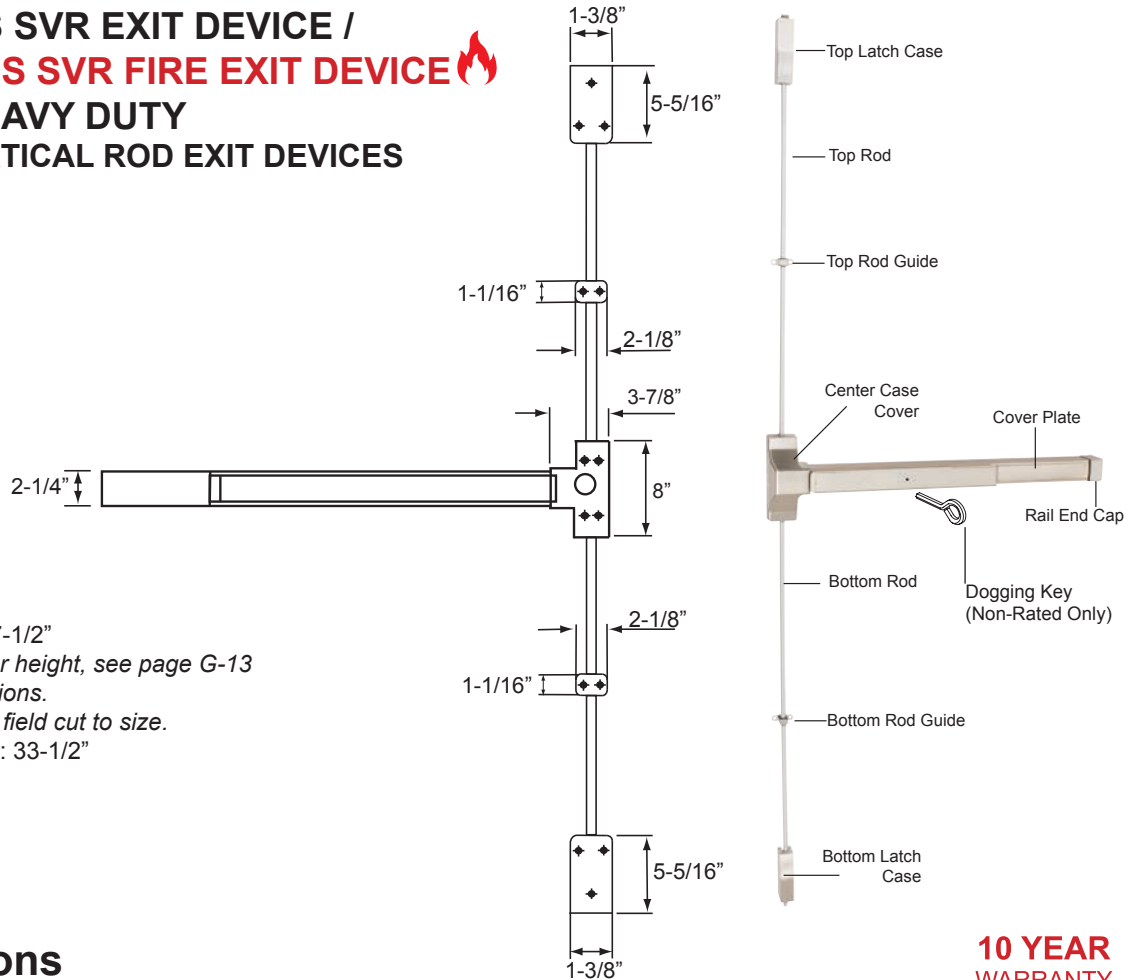

9100 SERIES SVR EXIT DEVICE / F9100 SERIES SVR FIRE EXIT DEVICE GRADE 1 HEAVY DUTY SURFACE VERTICAL ROD EXIT DEVICES

Top Rod Length: 37-1/2"
For 96" or 120" door height, see page G-13
for Top Rod Extensions.
All Top Rods easily field cut to size.
Bottom Rod Length: 33-1/2"
1/2" Round Tubing

Specifications

**10 YEAR
WARRANTY**

Applications	Offices, Schools, Hospitals, Apartments, Hotel/Motels & other Public Buildings	Latchbolt	Zinc
Door Size	33" to 36" x 84". Top Rod Extension Available (up to 10') Bar easily field cut to size	Latchbolt Spring	Satin Stainless Steel throughout
Stile Width	3-1/2" minimum stile width required	Strike	9100 Series (Non-Rated) #8171 Steel Strike for Top Case #8172 Zinc Strike for Bottom Case #8285 Overlapping Strike
Mounting Rail, Cover Plate	Anodized Aluminum (US28) or Stainless Steel (US32D)		F9100 Series (Fire Rated) #8171 Steel Strike for Top Case #8178 Steel Strike for Bottom Case #8285 Overlapping Strike
UL Listed	Complies with UL 305 standards Listed for safety as Panic Hardware	Center Case Cover	Satin Stainless Steel
Door Prep	Will cover stock hollow metal doors with 161 cutout	Door Thickness	1-3/4" ~ 2" standard, 2-1/4" optional
Mounting	Furnished standard with wood & machine screws Sex nuts and bolts (1346) optional		

9100 SERIES (NON-RATED) PANIC HARDWARE

Model	Description	WT/ CTN	QTY/ CTN	US32D Satin Stainless Steel
9100-3684	HD Vertical Rod Type Device for 36" X 84" Door	62 lb	4	Item No. 692301
				List Price $650.00

F9100 SERIES (FIRE RATED)

Model	Description	WT/ CTN	QTY/ CTN	US28 Satin Aluminum	US32D Satin Stainless Steel
F9100-3684	HD Fire Vertical Rod Type Device for 36" X 84" Door	62 lb	4	Item No. 694300	694301
				List Price $680.00	$700.00