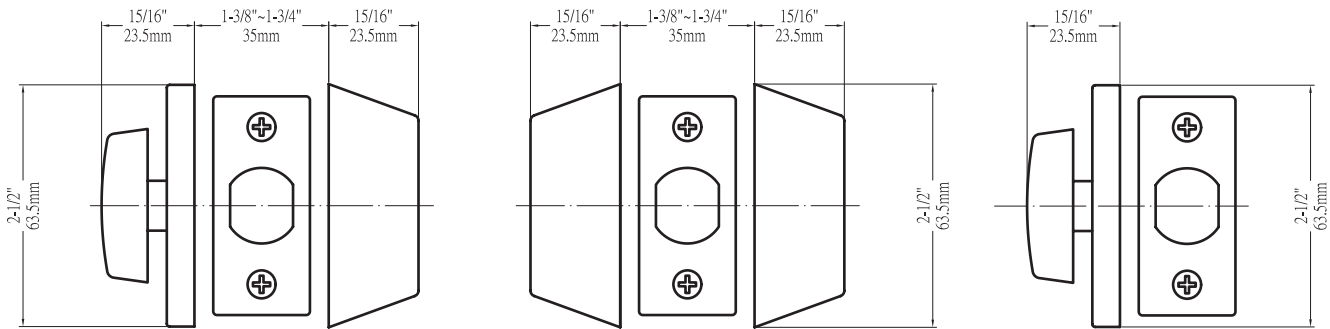

Specifications

Door Prep	Cross bore: 2-1/8" Edge bore: 1" Latch face: 1" x 2-1/4"	Latches	Deadbolt: 2-3/8" & 2-3/4" adjustable (9092) Faceplate: 1" x 2-1/4" round corner Bolt: 1" throw with hardened steel rod
Backset	200S / 210S: Fits 2-3/8" and 2-3/4" 205S: Fixed 2-3/8"	Strikes	2-1/4" full lip round corner (9113 & 9117)
Door Thickness	1-3/8" ~ 1-3/4" door standard 2-1/4" Ext. Kit available	Wood Screws	Combination screws that suit both wood or metal door mounting
Cylinder	KW1 5-pin standard. SC1 5-pin optional deadbolts packed KA5		

DEADBOLT

Single Cylinder (200)