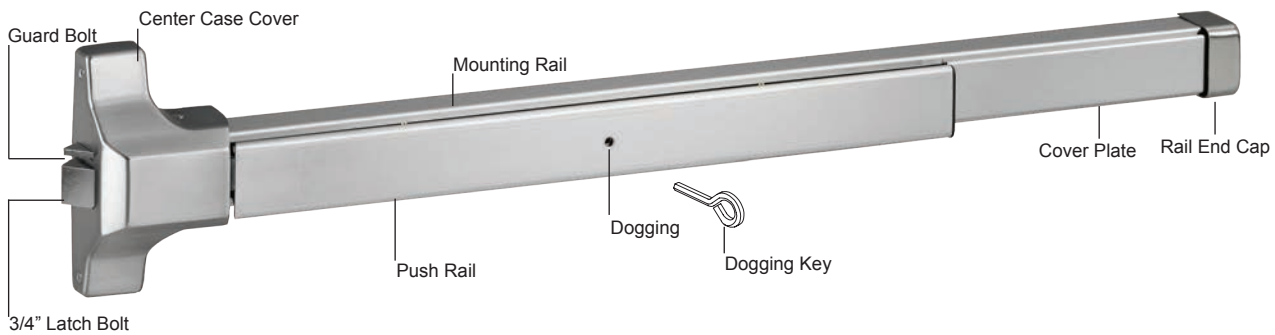

### GRADE 1 RIM TYPE EXIT DEVICES

Shown in Satin Aluminum

**10 YEAR  
WARRANTY**