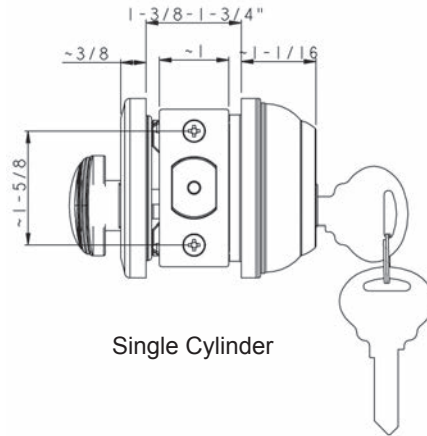

Specifications

Door Prep	Cross bore: 2-1/8" Edge bore: 1" Latch face: 1" x 2-1/4"	Latches	2-3/8" and 2-3/4" adjustable (9092 UL) Faceplate: 1" x 2-1/4" round corner Bolt: Brass with hardened steel rod. Full 1" throw
Backset	Fits 2-3/8" and 2-3/4"	Strikes	1-3/4" x 2-1/4" Rd and Sq Corner (9111 and 9117) Includes Reinforcement Strike
Door Thickness	1-3/8" ~ 1-3/4" door standard 2-1/4" Ext. Kit Available	Wood Screws	Combination screws that suit both wood or metal door mounting Includes 3" Security Screws
Cylinder	Visual Packaging- SC1 5-pin standard Box Packaging- KW1 5-pin standard Deadbolts packed KA6	Grade 2 Features in Visual Packaging	Protective Collar 3-Hr Fire Latch High Security Strike Plate Assembly

GRADE 2 TRADITIONAL DEADBOLTS

Shown in Satin Nickel

Single Cylinder

VISUAL PACK

Model	Function	WT/LB	CTN QTY	Finish Options				
				US3 Bright Brass	US15 Satin Nickel	US19 Matte Black	US12P Tuscany Bronze	
200-LU-G2	Single Cylinder	27 lb	6 Pcs	Item No.	330603	330601	330609	330610
				List Price	$47.90	$47.90	$60.30	$60.30