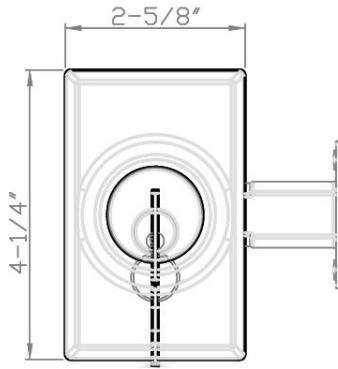

Specifications

Door Prep	Cross bore: 2-1/8" Edge bore: 1" Latch face: 1" x 2-1/4"	Latches	Deadbolt: 2-3/8" & 2-3/4" adjustable (9092) Faceplate: 1" x 2-1/4" round corner Bolt: Brass with hardened steel rod. Full 1" throw
Backset	Fits 2-3/8" and 2-3/4"	Strikes	1-3/4" x 2-1/4" round corner (9113 & 9117)
Door Thickness	1-3/8" ~ 1-3/4" door standard	Wood Screws	Combination screws that suit both wood or metal door mounting Includes 3" Security Screws
Cylinder	SC4 6-pin standard. KW1 5-Pin Optional. Deadbolts packed KA4		

RECTANGLE DEADBOLT

Shown in Aged Black

Model	Function	WT/CTN	CTN QTY		ABR Aged Bronze	ABK Aged Black
200-IM	Single Cylinder	34 lb	12 Pcs	Item No.	631000S	631009S
				List Price	$103.00	$103.00

EXTENSION KITS (For SandCast Locksets)

Description	ABR / ABK Aged Bronze / Aged Black	
2-1/4" Extension Kit for Handleset	Item No.	210002
	List Price	$36.00
2-1/4" Extension Kit for Deadbolt	Item No.	210004
	List Price	$7.00
2-1/4" Extension Kit for Knob/Lever (Passage and Privacy only)	Item No.	210006
	List Price	$20.00