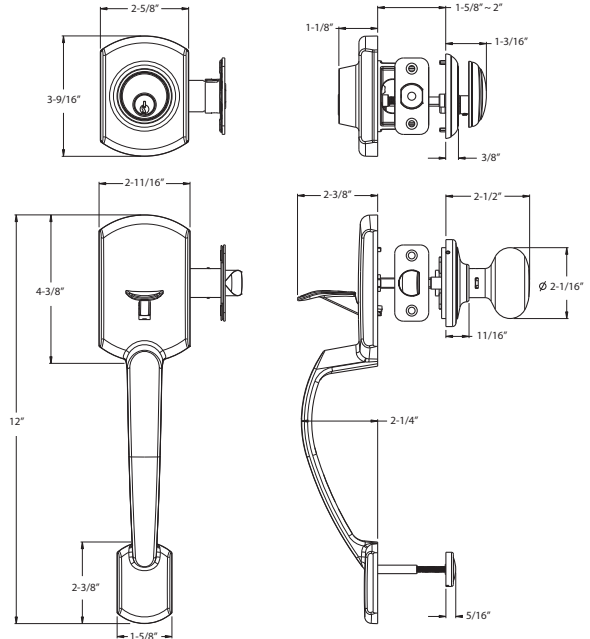

KATANA GRADE 2

Shown in Satin Nickel

VISUAL PACK

Model	Function	WT/CTN	CTN QTY	US15 Satin Nickel	US26 Bright Chrome	US19 Matte Black	US12P Tuscany Bronze
GR2 400-KA/AU	Single Cylinder	28 Lbs	4 Pcs	Item No. 340100	340102	340109	340107
				List Price $234.30	$234.30	$241.30	$241.30
GR2 405-KA/AU	Dummy	24 Lbs	4 Pcs	Item No. 340101	340112	340119	340117
				List Price $227.60	$227.60	$231.60	$231.60