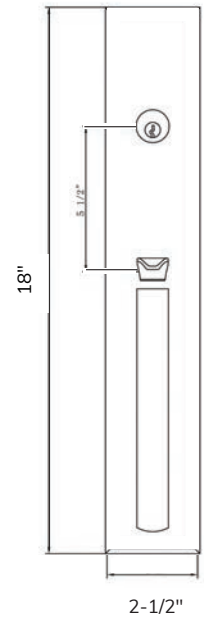

Function	CTN Qty		US10B Oil Rubbed Bronze	US15 Satin Nickel	US19 Matte Black	US26 Bright Chrome	US4 Satin Brass
Single Cylinder	2	Item No.	BV973002939 (R/L)	BV973001939 (R/L)	BV973005939 (R/L)	BV973003939 (R/L)	BV973004939 (R/L)
		List Price	$507.00	$507.00	$507.00	$507.00	$507.00
Dummy	2	Item No.	BV973012	BV973011	BV973015	BV973013	BV973014
		List Price	$507.00	$507.00	$507.00	$507.00	$507.00