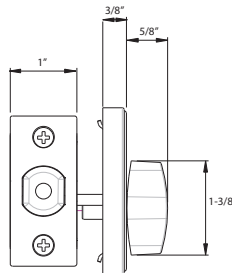

BOX PACK

Model	Function	WT/ LB	CTN QTY		US32D Satin Stainless Steel	US15 Satin Nickel	US26 Bright Chrome	US19 Matte Black	US12P Tuscany Bronze
200-B	Single Cylinder	27 lb	20 Pcs	Item No.	D31002	D31004	D31006	D31009	D31007
				List Price	$30.90	$30.90	$30.90	$31.90	$31.90
205-S	One-Sided (Half Bore)	15 lb	20 Pcs	Item No.	D35002	D35004	D35006	D35009	—
				List Price	$16.20	$17.90	$17.90	$21.20	
206-S	One-Sided (Full Bore)	15 lb	20 Pcs	Item No.	D36002	D36004	—	—	—
				List Price	$20.75	$22.90