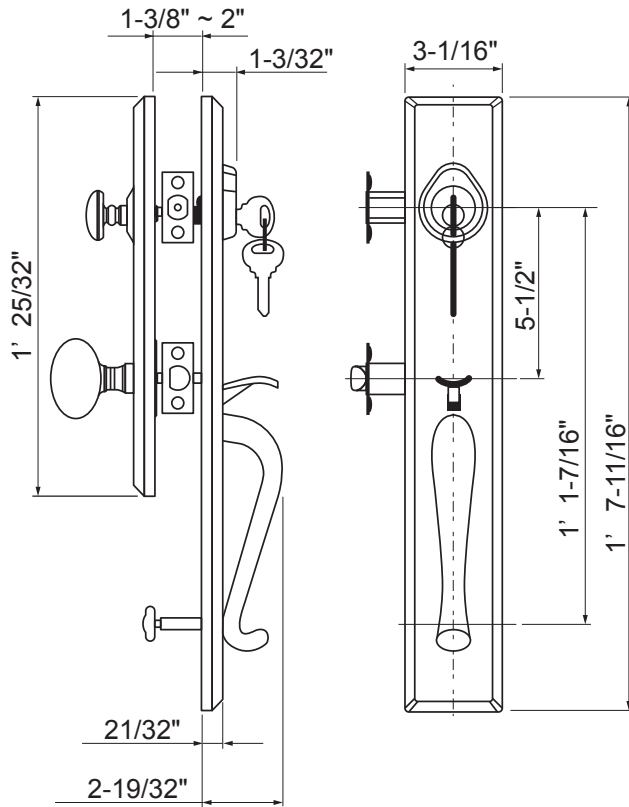

CORDOBA

Shown in Aged Black

Model	Function	WT/CTN	CTN QTY	ABR Aged Bronze		ABK Aged Black	
				Item No.	List Price	Item No.	List Price
600-CD	Single Cylinder	29 lb	2 Pcs	660500	$522.00	660509	$522.00
605-CD	Dummy	29 lb	2 Pcs	661500	$517.00	661509	$517.00