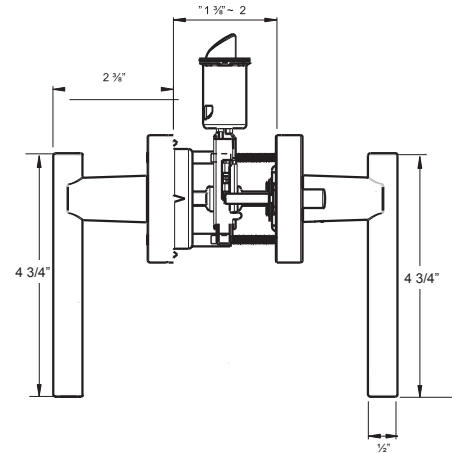

Specifications

Door Prep	Cross bore: 2-1/8" Edge bore: 1" Latch face: 1" x 2-1/4"	Latches	Passage/Privacy: 2-3/8" and 2-3/4" 6-way adjustable (9046R) Faceplate: 1" x 2-1/4" round corner Bolt: 1/2" throw
Backset	Fits 2-3/8" and 2-3/4"	Strikes	1-3/4" x 2-1/4" full lip round corner (9103)
Door Thickness	1-3/8" ~ 1-3/4" door standard	Wood Screws	Combination screws that suit both wood or metal door mounting
Door Handing	Non-Handed, Privacy is reversible	Features	Privacy Function is Panic Proof (Push Button)

CIRA

Shown in Satin Nickel

ADA Compliant
Panic Proof Function

BOX PACK

Model	Function	WT/LB	CTN QTY	US15 Satin Nickel			US26 Bright Chrome			US12P Tuscany Bronze		
				Item No.	List Price		Item No.	List Price		Item No.	List Price	
501T-CI	Passage	23 lb	10 Pcs	350511	$50.30		350516	$50.30		350517	$55.60	
502T-CI	Privacy (Panic Proof)	24 lb	10 Pcs	350521	$54.60		350526	$54.60		350527	$60.60	
515T-CI	Dummy	24 lb	20 Pcs	350551	$24.90		350556	$24.90		350557	$28.00