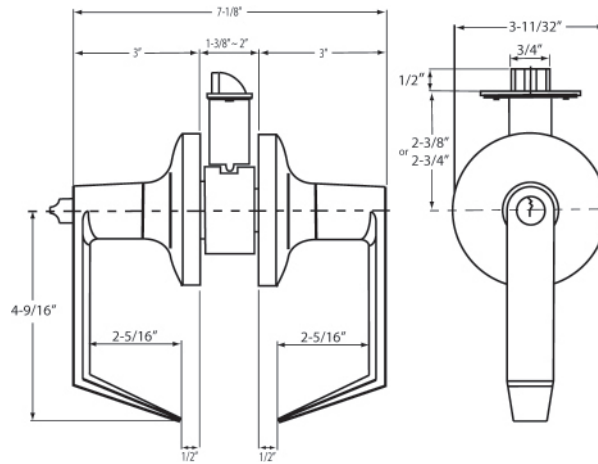

Model	Function	WT/LB	CTN QTY	Standard Cylinder		IC Core (Less Core)	
				US26D Satin Chrome	US26D IC Core Satin Chrome	US26D Satin Chrome	US26D IC Core Satin Chrome
500-E-CT	Entrance	29 lb	6 Pcs	Item No.	3V5002	3V5102	
				List Price	$135.00	$135.00	
504-E-CT	Storeroom	29 lb	6 Pcs	Item No.	3V5042	3V5142	
				List Price	$142.00	$142.00	
509-E-CT	Classroom	29 lb	6 Pcs	Item No.	3V5092	3V5192	
				List Price	$142.00	$142.00	
501-E-CT	Passage	26 lb	6 Pcs	Item No.	3V5012		
				List Price	$112.00		
502-E-CT	Privacy	28 lb	6 Pcs	Item No.	3V5022		
				List Price	$115.00		
515-E-CT	Dummy	18 lb	12 Pcs	Item No.	3V5052		
				List Price	$55.00