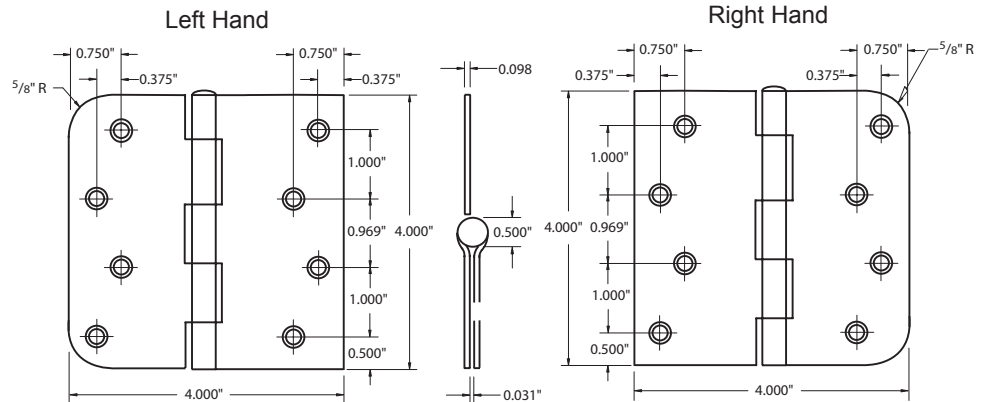

### SPECIFICATIONS

- #10 X 1/2" machine screw (10-24NC) standard (8 pcs).
- #10 x 3/4" wood screw standard (16 pcs)
- Gauge 0.106" Steel
- Bulk packaged 50 Pair / CTN, 50 lbs
- Specify LH or RH
- Priced & sold by the pair (2 Hinges)