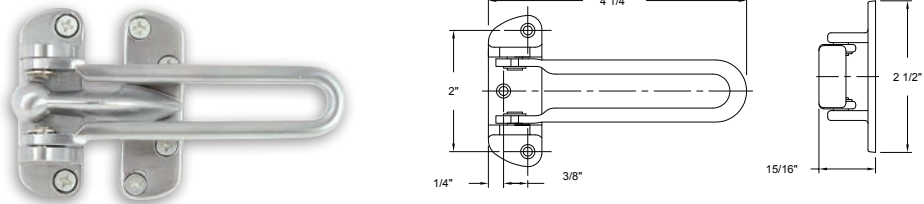

SAFETY DOOR GUARD

Base Metal: Zinc

	Description	Finish	Item No.	List Price	CTN QTY	WT/ CTN
	Safety Door Guard (Ball Bearing)	US26D	465800	$12.25	20	8 lb