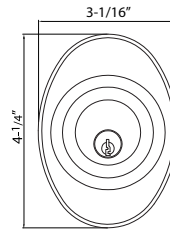

CALLAN® ENTRANCE HANDLESETS

BY DELANEY™

Specifications

Door Prep	Deadbolt cross bore: 2-1/8" Handleset cross bore: 2-1/8" Edge bore: 1" Latch face: 1" x 2-1/4" Mounting bore distance (center to center): 5-1/2" recommended	Latches	Deadbolt: 2-3/8" & 2-3/4" adjustable (C9092 R/S) Faceplate: 1" x 2-1/4" round corner Bolt: 1" throw with hardened steel rod Handle: 2-3/8" and 2-3/4" adjustable (C9074 R/S) Faceplate: 1" x 2-1/4" round corner
Backset	Fits 2-3/8" and 2-3/4"	Strikes	Deadbolt: 2-1/4" Rd. & Sq. corner (9118 R/S) 1 1/8" X 2 3/4" Thumbpiece: 2-1/4" full lip Rd. & Sq. corner (9103 & 9102). Includes Reinforcement Plate
Door Thickness	1-3/8" ~ 1-3/4" door standard 2-1/4" Ext. Kits available	Wood Screws	Combination screws that suit both wood or metal door mounting. Includes 3" Security Screws
Cylinder	SC1 5-pin standard; KW1 5-pin optional Handlesets packed KD	Door Handing	Specify handing when ordering lever as interior option

CANDLER GRADE 2

Shown in Oil Rubbed Bronze Edged

BOX PACK

Model	Function	WT/ CTN	CTN QTY	US15 Satin Nickel		US10BE Edged Bronze	
				Item No.	List Price	Item No.	List Price
400-CO-G2	Single Cylinder	38 lb	10 Pcs	G2KA4001	$160.00	G2KA4007	$185.00
405-CO-G2	Dummy	36 lb	10 Pcs	G2KA4051	$157.00	G2KA4057	$181.00

VISUAL PACK

Model	Function	WT/ CTN	CTN QTY	US19 Matte Black	
				Item No.	List Price
SA-VB-400-CO	Single Cylinder	38 lb	10 Pcs	VBG2KA4004	$186.00