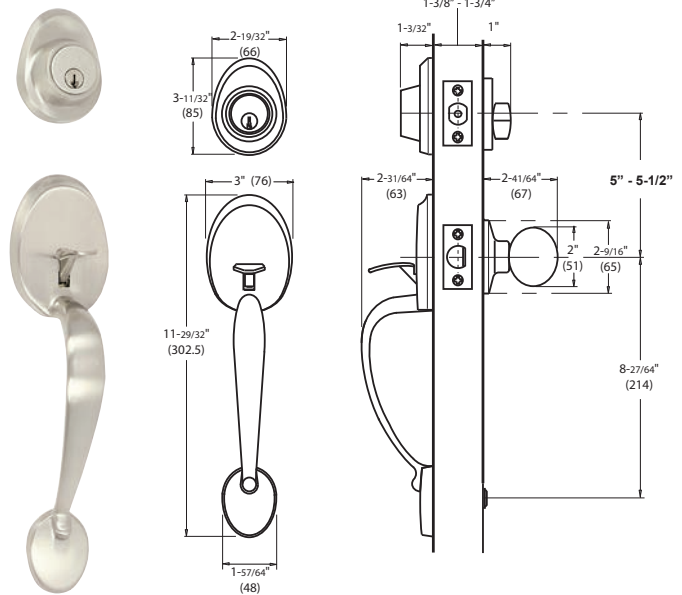

TRALEE

Shown in Satin Nickel

BOX PACK

Model	Function	WT/CTN	CTN QTY	US15 Satin Nickel	US12P Tuscany Bronze	
400-TR	Single Cylinder	33 lbs	10 Pcs	Item No.	D40700	
				List Price	$165.60	$186.90
405-TR	Dummy	33 lbs	10 Pcs	Item No.	D40701	
				List Price	$149.30	$167.90