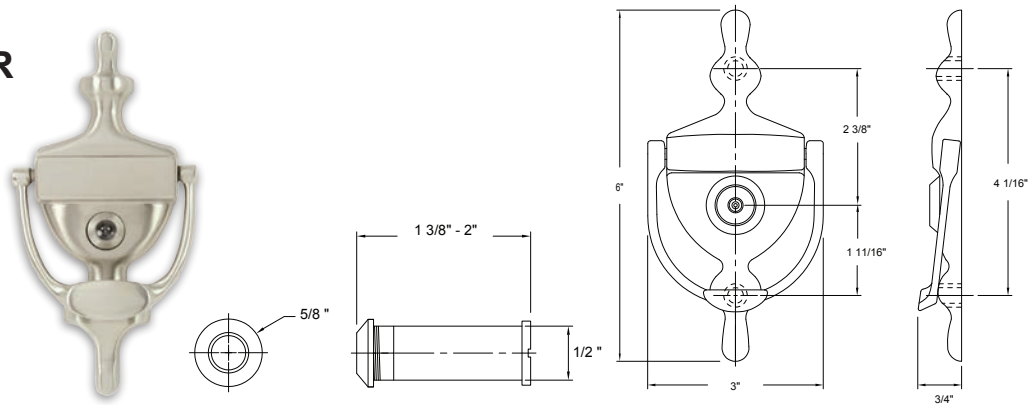

6" DOOR KNOCKER W/ 160° VIEWER

Base Metal: Brass

	Description	Finish	Item No.	Price List	CTN QTY	WT/ CTN
	6" Solid Brass Door Knocker w/ Viewer	US3	400145	$24.00	50	10 lb
	6" Solid Brass Door Knocker w/ Viewer	US15	400146	$24.00	50	10 lb
	6" Solid Brass Door Knocker w/ Viewer	US10B	400147	$24.00	50	10 lb