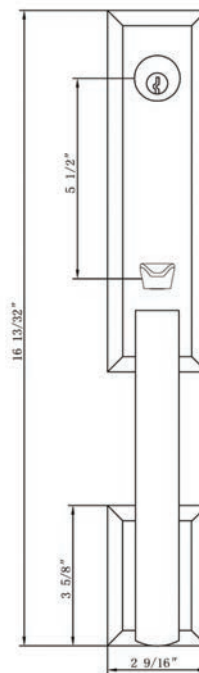

# Bravura® ENTRANCE HANDLESETS

**971-AUSTIN**  
*Handleset with*  
**615 Interior Plate and**  
**906 Interior Knob\***  
 Shown in Satin Nickel  
 \*More Interior Options Available

Function	CTN Qty		US10B Oil Rubbed Bronze	US15 Satin Nickel	US19 Matte Black	US26 Bright Chrome
Single Cylinder	2	Item No.	BV971002906R	BV971001906R	BV971005906R	BV971003906R
		List Price	\$433.00	\$433.00	\$433.00	\$433.00
Dummy	2	Item No.	BV971502	BV971501	BV971505	BV971503
		List Price	\$433.00	\$433.00	\$433.00	\$433.00