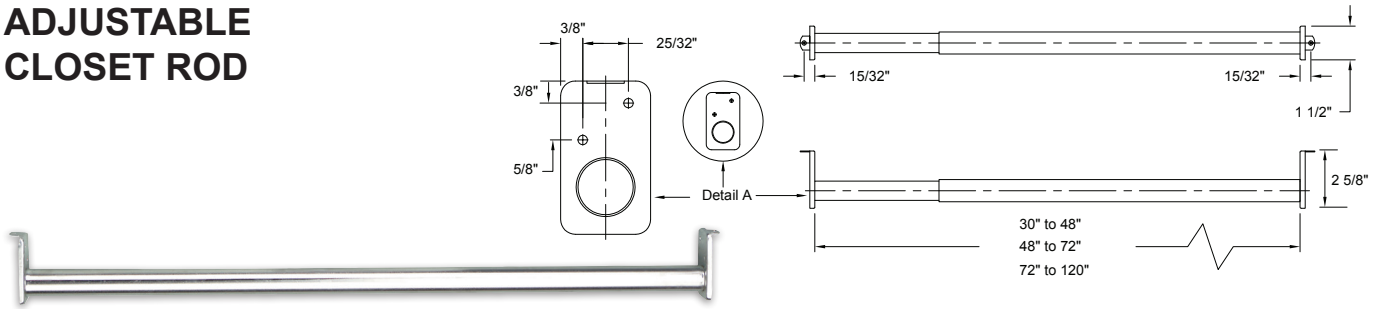

## ADJUSTABLE CLOSET ROD

Base Metal: Zinc

	Description	Finish	Item No.	List Price	CTN QTY	WT/CTN
	30" - 48" Adjustable Closet Rod	Zinc Plate	463048	\$11.00	10	18 lb
	48" - 72" Adjustable Closet Rod	Zinc Plate	464872	\$15.00	10	24 lb
	72" - 120" Adjustable Closet Rod	Zinc Plate	469620	\$27.00	10	28 lb