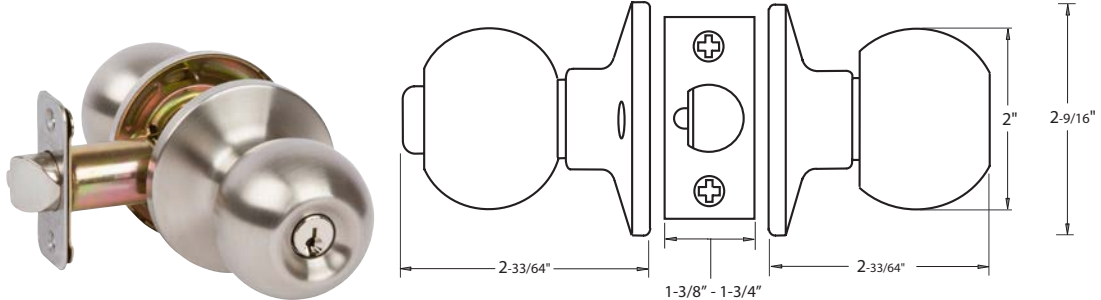

Specifications

Door Prep	Cross bore: 2-1/8" Edge bore: 1" Latch face: 1" x 2-1/4"	Latches (6-Way Available)	Entrance: 2-3/8" and 2-3/4" 6-way adjustable (9073) Passage/Privacy: 2-3/8" and 2-3/4" 6-way adjustable (9074) Faceplate: 1" x 2-1/4" round corner Bolt: 1/2" throw
Backset	Fits 2-3/8" and 2-3/4"	Strikes	1-3/4" x 2-1/4" full lip round corner (9103)
Door Thickness	1-3/8" ~ 1-3/4" door standard	Wood Screws	Combination screws that suit both wood or metal door mounting
Cylinder	KW1 5-pin standard SC1 5-Pin optional. Entries packed KA5		

BELTON

Shown in Satin Stainless Steel

BOX PACK

Model	Function	WT/LB	CTN QTY		US32D Satin Stainless Steel	US19 Matte Black	US12P Tuscany Bronze
100T - BT	Entrance	27 lb	20 Pcs	Item No.	D11322	D11329	D11327
				List Price	$27.60	$32.30	$32.30
101T - BT	Passage	22 lb	20 Pcs	Item No.	D14322	D14329	D14327
				List Price	$19.30	$27.90	$27.90
102T - BT	Privacy	22 lb	20 Pcs	Item No.	D12322	D12329	D12327
				List Price	$22.30	$29.30	$29.30
115T - BT	Dummy	9 lb	20 Pcs	Item No.	D15322	D15329	D15327
				List Price	$10.30	$12.30	$12.30