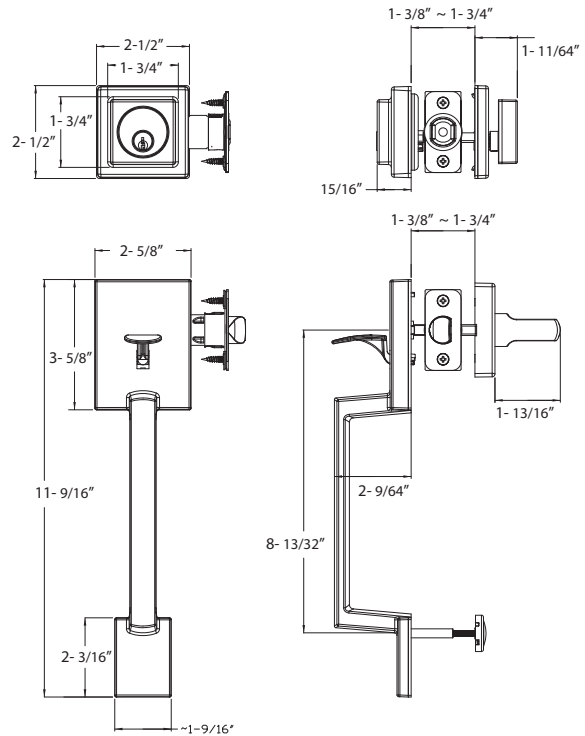

DELANEY® ENTRANCE HANDLESETS

Specifications

Door Prep	Deadbolt cross bore: 2-1/8" Handleset cross bore: 2-1/8" Edge bore: 1" Latch face: 1" x 2-1/4" Mounting (center to center): 5-1/2" recommended	Strikes	Deadbolt: 2-1/4" Rd. and Sq. corner (9111 and 9117) Thumbpiece: 2-1/4" full lip round corner (9103)
		Cylinder	GR3 KW1 5-pin Standard, SC1 Optional GR2 SC1 5-pin Standard, KW1 Optional. Handlesets packed KD
Backset	Fits 2-3/8" and 2-3/4"	Door Handing	Specify handing when ordering lever as interior option
Latches	Deadbolt: 2-3/8" and 2-3/4" adjustable (9092) Faceplate: 1" x 2-1/4" round corner Bolt: Solid Brass with hardened steel rod, full 1" throw Handle: 2-3/8" and 2-3/4" adjustable (9074) (for lever and knob) Faceplate: 1" x 2-1/4" round corner Bolt: Solid Brass 1/2" throw	Door Thickness	1-3/8" ~ 1-3/4" door standard 2-1/4" Ext. Kits Available
		Wood Screws	Combination screws that suit both wood or metal door mounting. Includes 3" Security Screws

AVINO

Shown in Satin Nickel

BOX PACK

Model	Function	WT/CTN	CTN QTY	US15 Satin Nickel	US26 Bright Chrome	US19 Matte Black	
400-AV	Single Cylinder	42 lbs	10 Pcs	Item No.	D40201	D40206	D40209
				List Price	$201.30	$201.30	$209.90
405-AV	Dummy	35 lbs	10 Pcs	Item No.	D45201	D45206	D45209
				List Price	$179.30	$179.30	$187.00

VISUAL PACK

AVINO HANDLESET WITH KP300 DIGITAL TOUCHPAD DEADBOLT

Model	Function	WT/CTN	CTN QTY	US15 Satin Nickel	US26 Bright Chrome	US19 Matte Black	
430-AV/VI (VIDA Int)	Single Cylinder w/ Electronic Deadbolt	27 lb	4 Pcs	Item No.	D43201V	D43206V	D43209V
				List Price	$321.30	$321.30	$329.90
430-AV/KI (KIRA Int)	Single Cylinder w/ Electronic Deadbolt	27 lb	4 Pcs	Item No.	D43201K	D43206K	D43209K
				List Price	$321.30	$321.30	$329.90