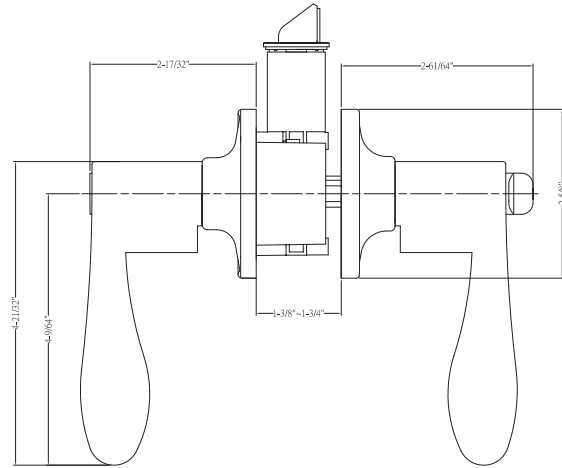

Specifications

Door Prep	Cross bore: 2-1/8" Edge bore: 1" Latch face: 1" x 2-1/4"	Latches	Entrance: 2-3/8" and 2-3/4" adjustable (C9060 R/S) Passage/Privacy: 2-3/8" and 2-3/4" adjustable (C9064 R/S) Faceplate: 1" x 2-1/4" Rd. and Sq. corner Bolt: 1/2" throw
Backset	Fits 2-3/8" and 2-3/4"	Strikes	1-3/4" x 2-1/4" full lip Rd. and Sq. corner (9103 and 9102). Includes Reinforcement Plate
Door Thickness	1-3/8" ~ 1-3/4" door standard 2-1/4" Ext. Kit available for Pass/Priv Only	Wood Screws	Combination screws that suit both wood or metal door mounting. Includes 1-1/2" Security Screws
Cylinder	SC1 5-pin standard; KW1 5-pin optional Entries packed KA5	Grade 2 Features	Full protection collar, Interlocking installation guides, Reinforced spring assembly
Door Handling	Reversible lever handing required for dummy function and handleset interior		

BENTLEY GRADE 2

Shown in Satin Nickel

BOX PACK

Model	Function	WT/ CTN	CTN QTY		US15 Satin Nickel	US10BE Edged Bronze	US19 Matte Black
500T-BN-G2	Entrance	35 lb	10 Pcs	Item No.	G2BN5101R	G2BN5107R	G2BN5104R
				List Price	$57.00	$60.00	$60.00
501T-BN-G2	Passage	23 lb	10 Pcs	Item No.	G2BN5011R	G2BN5017R	G2BN5014R
				List Price	$44.60	$47.30	$47.30
502T-BN-G2	Privacy	24 lb	10 Pcs	Item No.	G2BN5021R	G2BN5027R	G2BN5024R
				List Price	$46.90	$49.00	$49.00
515T-BN	Dummy	15 lb	20 Pcs	Item No.	G2BN5051 (L/R)	G2BN5057 (L/R)	G2BN5054 (L/R)
				List Price	$17.30	$19.00	$19.00

VISUAL PACK

Model	Function	WT/ CTN	CTN QTY		US15 Satin Nickel	US10BE Edged Bronze
VB-500T-BN-G2	Entrance	27 lb	10 Pcs	Item No.	VBG2BN5101R	VBG2BN5107R
				List Price	$58.00	$61.00
VB-501T-BN-G2	Passage	23 lb	10 Pcs	Item No.	VBG2BN5011R	VBG2BN5017R
				List Price	$45.60	$48.30
VB-502T-BN-G2	Privacy	24 lb	10 Pcs	Item No.	VBG2BN5021R	VBG2BN5027R
				List Price	$47.90	$50.00
VB-515T-BN	Dummy (Pair)	21 lb	10 Pcs	Item No.	VBBN5051	VBBN5057
				List Price	$38.00	$40.00