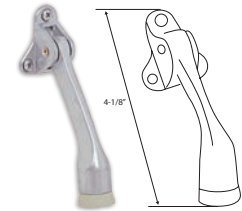

DROP DOWN DOOR HOLDER

Base Metal: Zinc

Description	Finish	Item No.	List Price	CTN QTY	WT/CTN
Drop Down Door Holder	US26D	402806	$9.30	15	12 lb