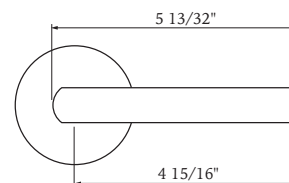

338RC CARY LEVER

Shown in Satin Nickel
with Round Trim

Function	Finish	CTN Qty	Item No.	List Price
Passage	Oil Rubbed Bronze (US10B)	12	BV338602	$94.00
	Satin Nickel (US15)	12	BV338601	$94.00
Privacy	Oil Rubbed Bronze (US10B)	12	BV338612	$94.00
	Satin Nickel (US15)	12	BV338611	$94.00
Dummy	Oil Rubbed Bronze (US10B)	12	BV338622	$47.00
	Satin Nickel (US15)	12	BV338621	$47.00

338SC FAYETTEVILLE LEVER

Shown in Satin Nickel
with Square Trim

Function	Finish	CTN Qty	Item No.	List Price
Passage	Oil Rubbed Bronze (US10B)	12	BV333002	$94.00
	Satin Nickel (US15)	12	BV333001	$94.00
	Matte Black (US19)	12	BV333004	$94.00
Privacy	Oil Rubbed Bronze (US10B)	12	BV333012	$94.00
	Satin Nickel (US15)	12	BV333011	$94.00
	Matte Black (US19)	12	BV333014	$94.00
Dummy	Oil Rubbed Bronze (US10B)	12	BV333022	$47.00
	Satin Nickel (US15)	12	BV333021	$47.00
	Matte Black (US19)	12	BV333024	$47.00