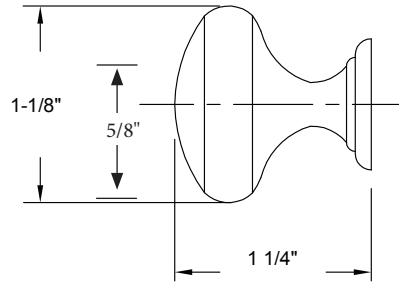

SOLID BRASS CABINET KNOB

Base Metal: Brass

	Description	Finish	Item No.	List Price	CTN QTY	WT/ CTN
	Cabinet Knob Solid Brass	US15	437015	$10.60	20	5 lb
	Cabinet Knob Solid Brass	US10B	437010	$10.60	20	5 lb