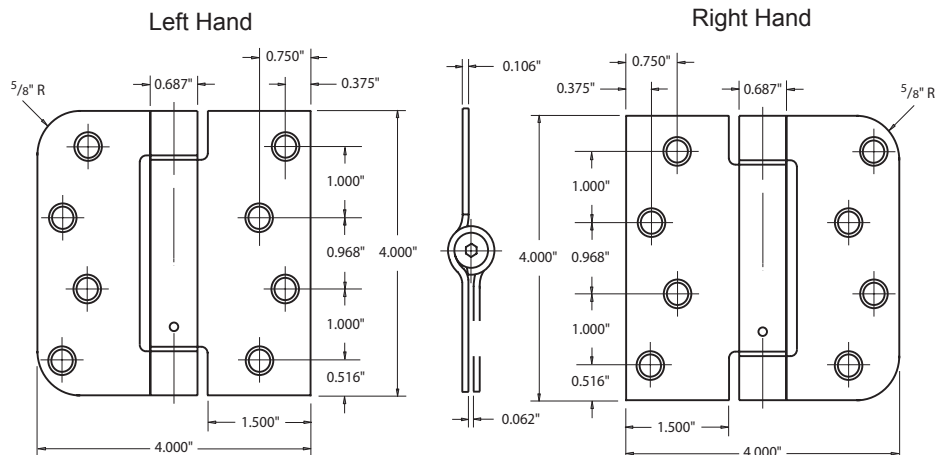

4" X 4" 5/8R x SQ SPRING HINGE FOR CASTLEGATE

SPECIFICATIONS

- #10 X 1/2" machine screw (10-24NC) standard (8 pcs)
- #10 x 3/4" wood screw standard (16 pcs)
- Box Pack: 1Pair (2 pcs) per box.
  20 Pair / CTN, 28 Lbs
- Gauge: 0.106" Steel
- Specify LH or RH
- Priced & sold by the pair (2 Hinges)

LISTED Base Metal: Steel

Description	Radius	US26D	
		Satin Chrome	
4" x 4" Spring Hinge for Castlegate	5/8" x SQ	Item No.	SP4056R / SP4056L
		List Price	$29.20