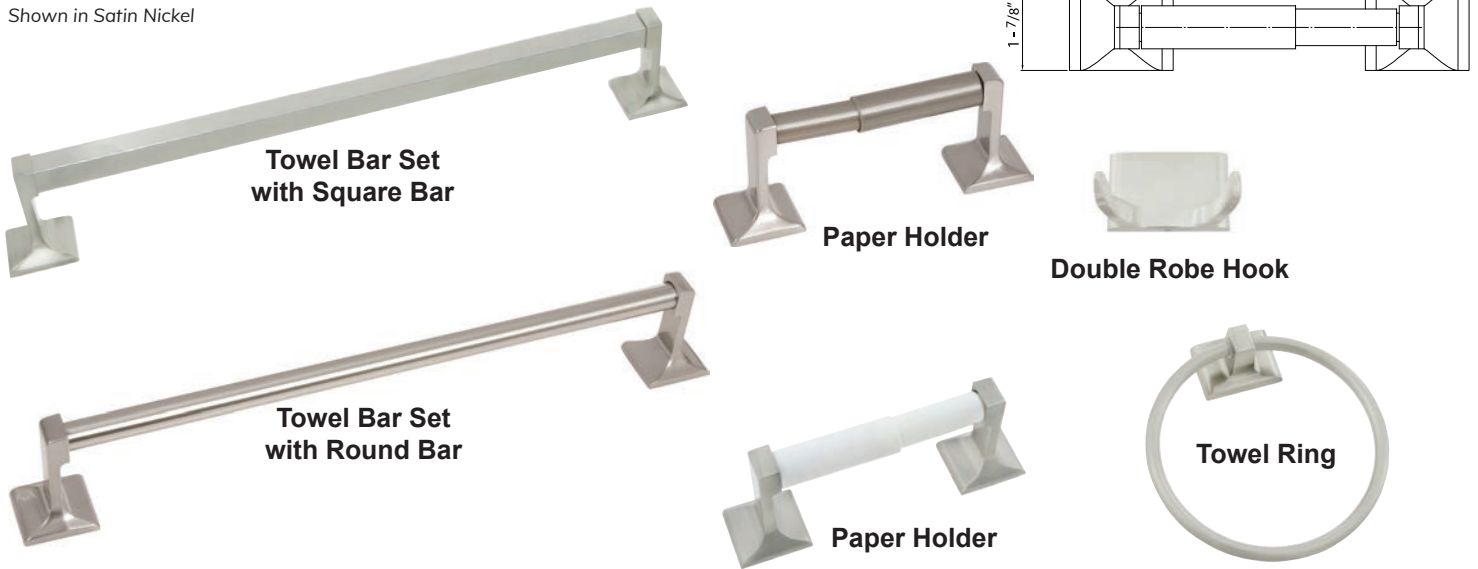

300 SERIES-CASCADE

Shown in Satin Nickel

DESCRIPTION	WT/LB	CT/QTY	US26 Bright Chrome		US15 Satin Nickel	
			Item No.	List Price	Item No.	List Price
Paper Holder (White Plastic Roller)	29 lb	50 Pcs	Item No.	502001B	502801B	
			List Price	$8.15	$10.00	
Paper Holder (Metallic Plastic Roller)	29 lb	50 Pcs	Item No.	502002B	502802B	
			List Price	$8.15	$10.00	
Double Robe Hook	18 lb	50 Pcs	Item No.	502012B	502812B	
			List Price	$3.60	$4.00	
Towel Ring	12 lb	50 Pcs	Item No.	502022B	502822B	
			List Price	$6.55	$8.00	
18" Towel Bar Set (Square)	32 lb	50 Pcs	Item No.	572018BK	572818BK	
			List Price	$11.65	$12.00	
24" Towel Bar Set (Square)	36 lb	50 Pcs	Item No.	572024BK	572824BK	
			List Price	$13.50	$14.00	
Towel Bar Post Only (Square)	25 lb	50 Pcs	Item No.	502100B	502800B	
			List Price	$6.70	$7.70	
3/4" x 18" Towel Bar Only (Square)	8 lb	50 Pcs	Item No.	582118	580118	
			List Price	$2.40	$4.45	
3/4" x 24" Towel Bar Only (Square)	11 lb	50 Pcs	Item No.	582124	580124	
			List Price	$3.30	$5.80	
18" Towel Bar Set (Round)	32 lb	50 Pcs	Item No.	572018RK	572818RK	
			List Price	$13.45	$15.00	
24" Towel Bar Set (Round)	36 lb	50 Pcs	Item No.	572024RK	572824RK	
			List Price	$15.45	$17.00	
Towel Bar Post Only (Round)	25 lb	50 Pcs	Item No.	502100R	502800R	
			List Price	$6.70	$7.70	
3/4" x 18" Towel Bar Only (Round)	8 lb	50 Pcs	Item No.	540186	540188	
			List Price	$6.70	$6.70	
3/4" x 24" Towel Bar Only (Round)	8 lb	50 Pcs	Item No.	540246	540248	
			List Price	$8.75	$8.75