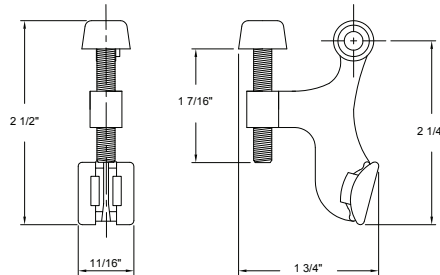

HALF LEAF HINGE PIN DOOR STOP

Base Metal: Zinc

	Description	Finish	Item No.	List Price	CTN QTY	WT/CTN
	Half Leaf Hinge Pin Door Stop	US15	402452	$2.60	100	13 lb
	Half Leaf Hinge Pin Door Stop w/ Matte Black Tips	US10B	402459	$2.60	100	13 lb
	Half Leaf Hinge Pin Door Stop	US19	402454	$2.60	100	13 lb