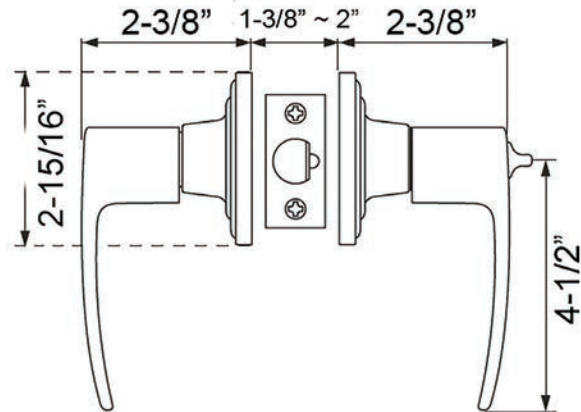

DELANEY® LEVERSETS GRADE 2

Specifications

Door Prep	Cross bore: 2-1/8" Edge bore: 1" Latch face: 1" x 2-1/4"	Latches	Entrance: 2-3/8" & 2-3/4" adjustable (9060 UL) Passage/Privacy: 2-3/8" & 2-3/4" adjustable (9064) Faceplate: 1" x 2-1/4" round corner Bolt: 1/2" throw. Meets 3-Hr Fire Rating
Backset	Adjustable 2-3/8" and 2-3/4"	Strikes	1-1/8" x 2-3/4" T-strike (9101)
Door Thickness	1-3/8" ~ 2"	Door Handing	Not Required
Cylinder	SD/MD: SC4 6-pin standard. KW1 5-pin optional Entries packed KA2, SC1 5-pin optional	Product Features	Concealed Mounting Screws Protective Sleeve Interlocking Screw Posts Push Button Locking Panic Proof
ANSI & Federal Standards	Meets requirements of BHMA/ANSI A156.2 Series 4000, GR2, 400,000 Cycles.		

RH SERIES - MD LEVER STYLE GRADE 2 MEDIUM TUBULAR LEVERSET

Shown in Satin Chrome

Model	Function	WT/LB	CTN QTY	US26D Satin Chrome	
500-RH-MD	Entrance	29 lb	10 Pcs	Item No.	321522
				List Price	$100.00
504-RH-MD	Storeroom	29 lb	10 Pcs	Item No.	326522
				List Price	$107.00
509-RH-MD	Classroom	29 lb	10 Pcs	Item No.	329522
				List Price	$107.00
501-RH-MD	Passage	26 lb	10 Pcs	Item No.	324522
				List Price	$92.00
502-RH-MD	Privacy	26 lb	10 Pcs	Item No.	322522
				List Price	$94.00
515-RH-MD	Dummy	18 lb	20 Pcs	Item No.	325522
				List Price	$44.00