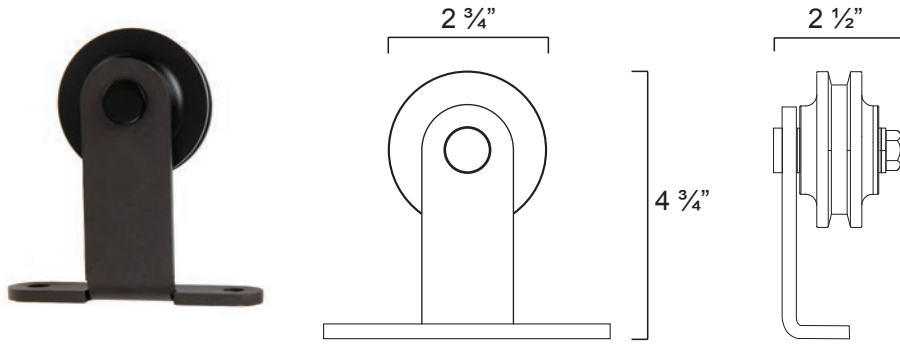

DELANEY® FLAT TRACK

3000 SERIES Top Mount

Shown in Matte Black

Weight Limit:
260 lb per set

Description	WT/ CTN	CTN QTY	US15 Satin Nickel	US19 Matte Black
3000 Series 6ft Barn Door Hardware (Low Profile Top Mount w/ Split Track)	15 lb	1	Item No.	BD3062S
			List Price	$333.19
3000 Series 8ft Barn Door Hardware (Low Profile Top Mount w/ Split Track)	15 lb	1	Item No.	BD3082S
			List Price	$404.30

Description	WT/ CTN	CTN QTY	US15 Satin Nickel	US19 Matte Black
3000 Series 6ft Barn Door Hardware (Low Profile Top Mount Standard)	15 lb	1	Item No.	BD3062
			List Price	$333.19
3000 Series 8ft Barn Door Hardware (Low Profile Top Mount Standard)	15 lb	1	Item No.	BD3082
			List Price	$404.30