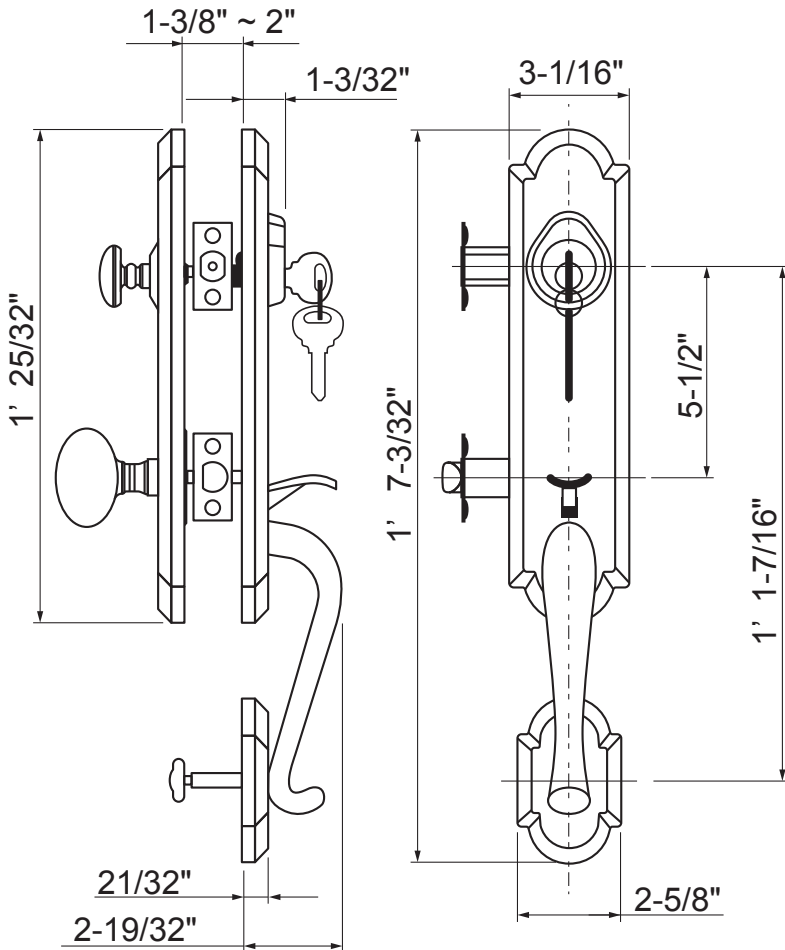

DELANEY® SANDCAST HANDLESETS

Specifications

Door Prep	Deadbolt cross bore: 2-1/8" Handleset cross bore: 2-1/8" Edge bore: 1" Latch Face: 1" x 2-1/4" Mounting (center to center) 5-1/2"	Latches	Deadbolt: 2-3/8 and 2-3/4 adjustable (9092) Faceplate: 1" x 2-1/4" round corner Bolt: Brass with hardened steel rod, full 1" throw Handle: 2-3/8" & 2-3/4" adjustable (9079R) Faceplate: 1" x 2-1/4" round corner Bolt: 1/2" Solid Brass throw
Backset	Fits 2-3/8" and 2-3/4"	Strikes	Deadbolt: Full lip round corner (9117 & 9113) Handle: Full lip round corner (9103)
Door Thickness	1-3/8" ~ 2" door standard, 2-1/4" Ext. Kit Available		
Cylinder	SC4 6-pin standard. KW1 5-Pin Optional. SC1 5-Pin Optional. Handlesets packed KD	Wood Screws	Combination screws that suit both wood or metal door mounting Includes 3" Security Screws
Interconnected	600-Single Cylinder Handleset only	Door Handing	Specify handing when ordering lever as Interior option

CASTILLE

Shown in Aged Bronze

Model	Function	WT/CTN	CTN QTY	ABR Aged Bronze		ABK Aged Black	
				Item No.	List Price	Item No.	List Price
600-CA	Single Cylinder	29 lb	2 Pcs	Item No.	660800	Item No.	660809
				List Price	$522.00	List Price	$522.00
605-CA	Dummy	29 lb	2 Pcs	Item No.	661800	Item No.	661809
				List Price	$517.00	List Price	$517.00