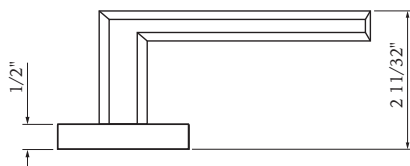

338RC CARY LEVER

Shown in Satin Nickel
with Round Trim

Function	Finish	CTN Qty	Item No.	List Price
Passage	Oil Rubbed Bronze (US10B)	12	BV338602	$94.00
	Satin Nickel (US15)	12	BV338601	$94.00
Privacy	Oil Rubbed Bronze (US10B)	12	BV338612	$94.00
	Satin Nickel (US15)	12	BV338611	$94.00
Dummy	Oil Rubbed Bronze (US10B)	12	BV338622	$47.00
	Satin Nickel (US15)	12	BV338621	$47.00

338SC FAYETTEVILLE LEVER

Shown in Satin Nickel
with Square Trim

Function	Finish	CTN Qty	Item No.	List Price
Passage	Oil Rubbed Bronze (US10B)	12	BV333002	$94.00
	Satin Nickel (US15)	12	BV333001	$94.00
	Matte Black (US19)	12	BV333004	$94.00
Privacy	Oil Rubbed Bronze (US10B)	12	BV333012	$94.00
	Satin Nickel (US15)	12	BV333011	$94.00
	Matte Black (US19)	12	BV333014	$94.00
Dummy	Oil Rubbed Bronze (US10B)	12	BV333022	$47.00
	Satin Nickel (US15)	12	BV333021	$47.00
	Matte Black (US19)	12	BV333024	$47.00