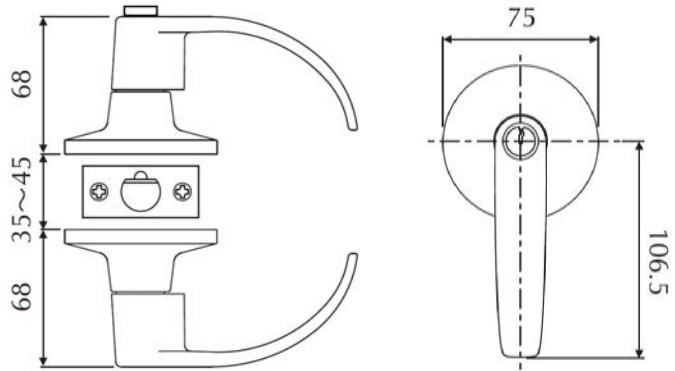

RH SERIES - SD STYLE GRADE 2 MEDIUM TUBULAR LEVERSET

Shown in Satin Chrome

Model	Function	WT/LB	CTN QTY	US26D Satin Chrome	
500-RH-SD	Entrance	29 lb	10 Pcs	Item No.	371322
				List Price	$100.00
504-RH-SD	Storeroom	29 lb	10 Pcs	Item No.	376322
				List Price	$107.00
509-RH-SD	Classroom	29 lb	10 Pcs	Item No.	379322
				List Price	$107.00
501-RH-SD	Passage	26 lb	10 Pcs	Item No.	374322
				List Price	$92.00
502-RH-SD	Privacy	26 lb	10 Pcs	Item No.	372322
				List Price	$94.00
515-RH-SD	Dummy	18 lb	20 Pcs	Item No.	375322
				List Price	$44.00