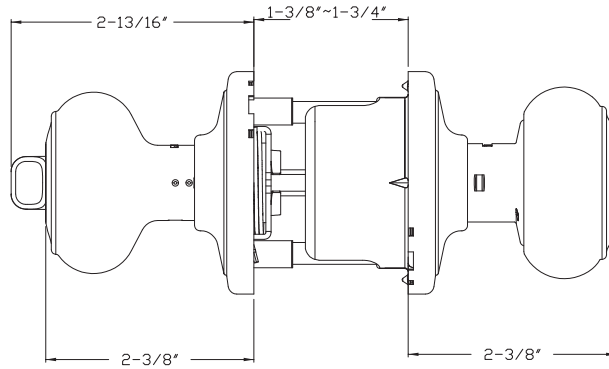

ORLYN

Shown in Satin Nickel

VISUAL PACK

Model	Function	WT/CTN	CTN QTY	US15 Satin Nickel		US12P Tuscany Bronze	
				Item No.	List Price	Item No.	List Price
100TT-OR-G2	Entrance	24 lb	12 Pcs	Item No.	311422	311427	
				List Price	$53.60	$59.60	
101TT-OR-G2	Passage	22 lb	12 Pcs	Item No.	314422	314427	
				List Price	$39.00	$46.30	
102TT-OR-G2	Privacy	22 lb	12 Pcs	Item No.	312422	312427	
				List Price	$40.00	$47.60	
115TT-OR-G2	Dummy (Pair)	21 lb	12 Pcs	Item No.	315422	315427	
				List Price	$37.00	$43.00