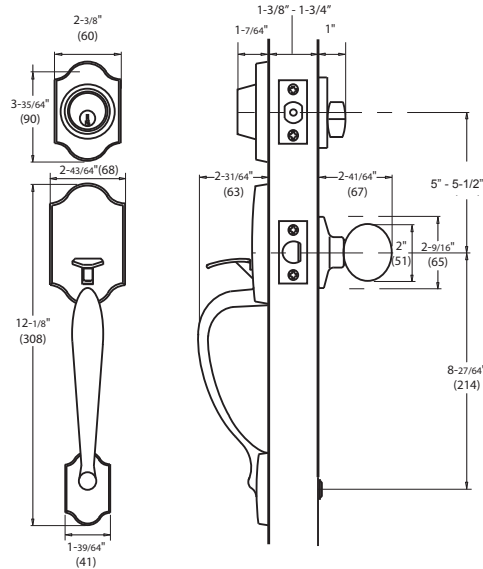

WICKLOW

Shown in Satin Nickel

BOX PACK

Model	Function	WT/CTN	CTN QTY	US15 Satin Nickel
400-WI	Single Cylinder	33 lbs	4 Pcs	Item No. D40900
				List Price $165.60
405-WI	Dummy	33 lbs	4 Pcs	Item No. D40901
				List Price $149.30

Aubryn Interior comes standard packed in the box.