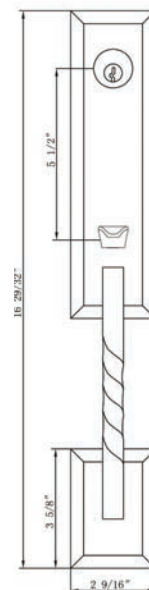

Function	CTN Qty		US10B Oil Rubbed Bronze	US15 Satin Nickel	US19 Matte Black	US26 Bright Chrome
Single Cylinder	2	Item No.	BV915002906R	BV915001906R	BV915005906R	BV915003906R
		List Price	$433.00	$433.00	$433.00	$433.00
Dummy	2	Item No.	BV915502	BV915501	BV915505	BV915503
		List Price	$433.00	$433.00	$433.00	$433.00