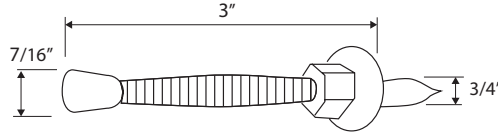

SPRING DOOR STOP

Base Metal: Zinc

	Description	Finish	Item No.	List Price	CTN QTY	WT/CTN
	Spring Door Stop 3"	US15	402102	$0.85	1000	40 lbs
	Spring Door Stop 3" w/ Matte Black Tip	US10B	402100	$0.85	1000	40 lbs