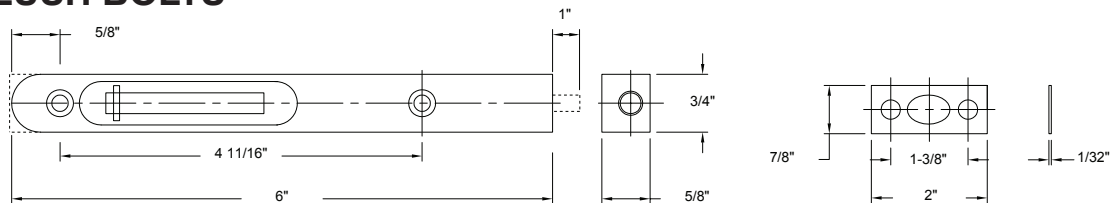

SOLID BRASS FLUSH BOLTS

Base Metal: Brass

Description	Finish	Item No.	List Price	CTN QTY	WT/CTN	
	Flush Bolt Solid Brass 6" Round End	US3	410600	$10.30	150	40 lbs
	Flush Bolt Solid Brass 6" Round End	US15	410215	$13.30	150	40 lbs
	Flush Bolt Solid Brass 6" Round End	US10B	410210	$14.60	150	40 lbs
	Flush Bolt Solid Brass 6" Square End	US3	410800	$10.30	150	40 lbs
	Flush Bolt Solid Brass 6" Square End	US15	410315	$13.30	150	40 lbs
	Flush Bolt Solid Brass 6" Square End	US10B	410810	$14.60	150	40 lbs
	Flush Bolt Solid Brass 6" Square End	US19	410504	$14.60	150	40 lbs
	Strike Plate Only for 6" Flush Bolt	US15	480415	$1.00	150	40 lbs
	Strike Plate Only for 6" Flush Bolt	US10B	480400	$1.00	150	40 lbs