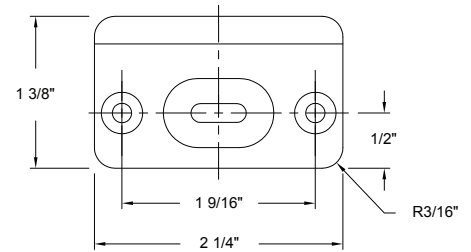

MORTISE BALL CATCH

Base Metal: Zinc

	Description	Finish	Item No.	List Price	CTN QTY	WT/ CTN
	Mortise Ball Catch 2 1/4" x 1"	US3	420100	$5.90	50	8 lb
	Mortise Ball Catch 2 1/4" x 1"	US15	420400	$6.15	50	8 lb
	Mortise Ball Catch 2 1/4" x 1"	US10B	420401	$6.80	50	8 lb