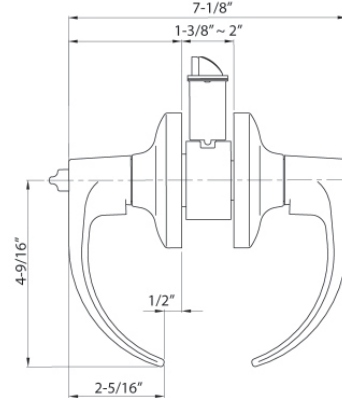

DELANEY® LEVERSETS GRADE 2

E SERIES - SD LEVER STYLE GRADE 2 HEAVY DUTY CYLINDRICAL LEVERSET

Shown in Satin Chrome

Model	Function	WT/LB	CTN QTY	Standard Cylinder		IC Core (Less Core)	
				US26D Satin Chrome	US26D IC Core Satin Chrome	US26D IC Core Satin Chrome	US26D IC Core Satin Chrome
500-E-SD	Entrance	29 lb	6 Pcs	Item No.	3S5002	3S5102	3S5102
				List Price	$135.00	$135.00	$135.00
504-E-SD	Storeroom	29 lb	6 Pcs	Item No.	3S5042	3S5142	3S5142
				List Price	$142.00	$142.00	$142.00
509-E-SD	Classroom	29 lb	6 Pcs	Item No.	3S5092	3S5192	3S5192
				List Price	$142.00	$142.00	$142.00
501-E-SD	Passage	26 lb	6 Pcs	Item No.	3S5012		
				List Price	$112.00		
502-E-SD	Privacy	26 lb	6 Pcs	Item No.	3S5022		
				List Price	$115.00		
515-E-SD	Dummy	18 lb	12 Pcs	Item No.	3S5052		
				List Price	$55.00