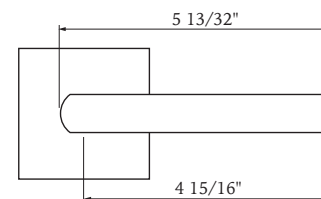

338RC CARY LEVER

Shown in Satin Nickel
with Round Trim

Function	Finish	CTN Qty	Item No.	List Price
Passage	Oil Rubbed Bronze (US10B)	12	BV338602	$94.00
	Satin Nickel (US15)	12	BV338601	$94.00
Privacy	Oil Rubbed Bronze (US10B)	12	BV338612	$94.00
	Satin Nickel (US15)	12	BV338611	$94.00
Dummy	Oil Rubbed Bronze (US10B)	12	BV338622	$47.00
	Satin Nickel (US15)	12	BV338621	$47.00

338SC FAYETTEVILLE LEVER

Shown in Satin Nickel
with Square Trim

Function	Finish	CTN Qty	Item No.	List Price
Passage	Oil Rubbed Bronze (US10B)	12	BV333002	$94.00
	Satin Nickel (US15)	12	BV333001	$94.00
	Matte Black (US19)	12	BV333004	$94.00
Privacy	Oil Rubbed Bronze (US10B)	12	BV333012	$94.00
	Satin Nickel (US15)	12	BV333011	$94.00
	Matte Black (US19)	12	BV333014	$94.00
Dummy	Oil Rubbed Bronze (US10B)	12	BV333022	$47.00
	Satin Nickel (US15)	12	BV333021	$47.00
	Matte Black (US19)	12	BV333024	$47.00