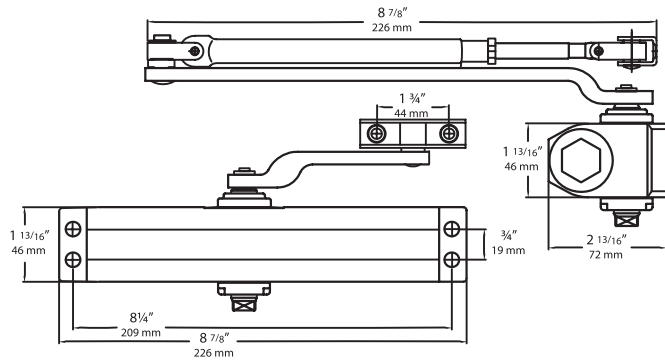

DELANEY® DOOR CLOSERS

3000 SERIES

Power Size 3

**5 YEAR
WARRANTY**

SPECIFICATIONS

- Meets ANSI 156.4 Grade 2
- UL Listed, 3-Hour Fire Rating
- Fixed Size 3 Closer
- Independent Latch & Sweep
- Heavy Duty Rack & Pinion
- Heat treated High Tension Piston
- High lubricity hydraulic fluid to ensure smooth operation
- Standard arm and parallel bracket included for regular arm, top jamb, and parallel arm applications
- Standard Arm Installation allows door to swing 180°
- Non-Handed

Model	WT/CTN	QTY/CTN		Matte Black Painted	Aluminum Painted
3000 Series Door Closer	62 lb	10 Pcs	Item No.	603300	603301
			List Price	$88.00	$80.00

DOOR CLOSER PARTS

	Description	Finish	Item No.	CTN QTY	WT/CTN	List Price
With Parallel Bracket *Can not use Hold Open Arm for Fire Doors	Friction Hold Open Arm - 8000	Aluminum	600840	12	33 lb	$65.00
	Friction Hold Open Arm - 8000	Dark Bronze	600841	12	33 lb	$35.00
	Friction Hold Open Arm - 6000 (with parallel Bracket)	Aluminum	600640	12	33 lb	$45.00
	Friction Hold Open Arm - 6000 (with parallel Bracket)	Dark Bronze	600641	12	33 lb	$45.00
	Friction Hold Open Arm - 6000/4400	Aluminum	600440	12	33 lb	$45.00
	Friction Hold Open Arm - 6000/4400	Dark Bronze	600441	12	33 lb	$45.00
	Parallel Rigid Cush Arm - 8000	Aluminum	600850	12	33 lb	$60.00
	Parallel Rigid Cush Arm - 8000	Dark Bronze	600851	12	33 lb	$60.00
	Parallel Rigid Cush Arm - 6000	Dark Bronze	600651	12	33 lb	$60.00
*Not for use with Fire Doors	Hold Open Cush Arm for 8000	Aluminum	600860	12	46 lb	$63.00
	Hold Open Cush Arm for 8000	Dark Bronze	600861	12	46 lb	$63.00
	Hold Open Cush Arm for 6000	Aluminum	600660	12	51 lb	$63.00
	Hold Open Cush Arm for 6000	Dark Bronze	600661	12	51 lb	$63.00
	Sex Bolt w/ Screw (All Series)	Aluminum	600180	4 Pcs/Set		$7.00
	Sex Bolt w/ Screw (All Series)	Dark Bronze	600181	4 Pcs/Set		$7.00
	8000-Series Drop Plate	Aluminum	600820	20 Pcs	66 lb	$26.00
	8000-Series Drop Plate	Dark Bronze	600821	20 Pcs	66 lb	$26.00
	6000/6000S-Series Drop Plate	Aluminum	600620	20 Pcs	40 lb	$26.00
	6000/6000S-Series Drop Plate	Dark Bronze	600621	20 Pcs	40 lb	$26.00
	6000S Replacement Slim Cover Only	Aluminum	600610			$9.00
	6000S Replacement Slim Cover Only	Dark Bronze	600611			$9.00
	6000 Replacement Cover Only	Aluminum	600630			$17.00
	6000 Replacement Cover Only	Dark Bronze	600631			$17.00
	8000 Replacement Cover Only	Aluminum	600830			$17.00
	8000 Replacement Cover Only	Dark Bronze	600831			$17.00