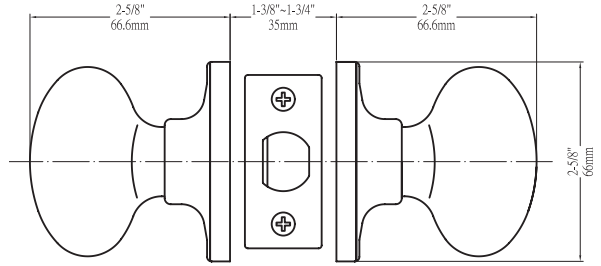

CARLYLE

Shown in Satin Nickel

BOX PACK

Model	Function	WT/ LB	CTN QTY		US15 Satin Nickel	US15A Antique Nickel	US10B Oil Rubbed Bronze	US10BE Edged Bronze	US19 Matte Black	Antique Silver
100T-CA	Entrance	27 lb	20 Pcs	Item No.	KE1001	KE1008	KE1000	KE1007	KE1004	KE1002
				List Price	$35.90	$35.90	$37.60	$37.60	$37.60	$37.60
101T-CA	Passage	22 lb	20 Pcs	Item No.	KE1011	KE1018	KE1010	KE1017	KE1014	KE1012
				List Price	$31.90	$31.90	$33.30	$33.30	$33.30	$33.30
102T-CA	Privacy	22 lb	20 Pcs	Item No.	KE1021	KE1028	KE1020	KE1027	KE1024	KE1022
				List Price	$32.60	$32.60	$34.00	$34.00	$34.00	$34.00
115T-CA	Dummy	9 lb	20 Pcs	Item No.	KE1051	KE1058	KE1050	KE1057	KE1054	KE1052
				List Price	$16.30	$16.30	$17.00	$17.00	$17.00	$17.00
300T-CA	Combo	54 lb	10 Pcs	Item No.	KE3001	—	KE3000	KE3007	KE3004	—
				List Price	$62.00		$65.30	$65.30	$65.30