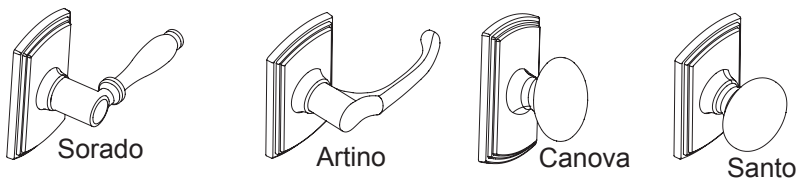

INTERIOR OPTIONS FOR VISCONTI

ACTIVE INTERIORS					DUMMY INTERIORS				
Style		US15 Satin Nickel	US10BE Edged Bronze	US19 Matte Black	Style		US15 Satin Nickel	US10BE Edged Bronze	US19 Matte Black
Sorado w/ Full Int. Plate	Item No.	377101	377107	377104	Sorado w/ Full Int. Plate	Item No.	365101	365107	365104
	List Price	$45.00	$45.00	$45.00		List Price	$43.00	$43.00	$43.00
Artino w/ Full Int. Plate	Item No.	377201	377207	377204	Artino w/ Full Int. Plate	Item No.	365201	364207	365204
	List Price	$45.00	$45.00	$45.00		List Price	$43.00	$43.00	$43.00
Canova w/ Full Int. Plate	Item No.	377501	377507	377504	Canova w/ Full Int. Plate	Item No.	365501	365507	365504
	List Price	$45.00	$45.00	$45.00		List Price	$33.00	$33.00	$33.00
Santo w/ Full Int. Plate	Item No.	377601	377607	377604	Santo w/ Full Int. Plate	Item No.	365601	365607	365604
	List Price	$45.00	$45.00	$45.00		List Price	$33.00	$33.00	$33.00