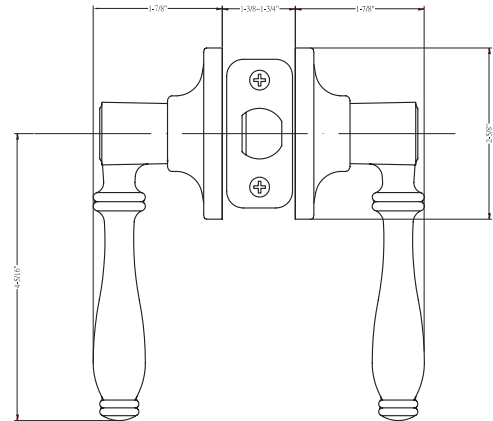

SILONA

Shown in Satin Nickel

BOX PACK

Model	Function	WT/CTN	CTN QTY		US15 Satin Nickel	US26 Bright Chrome	US10BE Edged Bronze	Antique Silver
500T-SL	Entrance	35 lb	20 Pcs	Item No.	ST5101	ST5106	ST5107	ST5102
				List Price	$42.00	$42.00	$45.00	$45.00
501T-SL	Passage	23 lb	20 Pcs	Item No.	ST5011	ST5016	ST5017	ST5012
				List Price	$32.00	$32.00	$33.00	$33.00
502T-SL	Privacy	24 lb	20 Pcs	Item No.	ST5021	ST5026	ST5027	ST5022
				List Price	$34.00	$34.00	$35.00	$35.00
515T-SL	Dummy	15 lb	20 Pcs	Item No.	ST5051	ST5056	ST5057	ST5052
				List Price	$17.60	$17.60	$18.90	$18.90