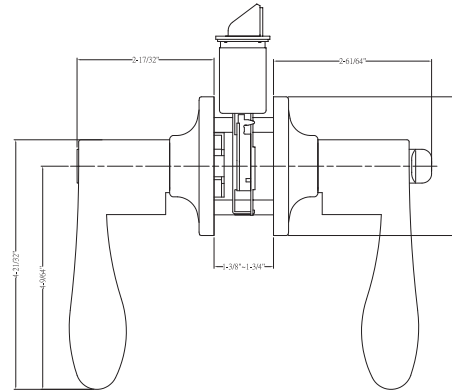

Specifications

Latches (For Round Trim)	Entrance: 2-3/8" and 2-3/4" adjustable (9073) Passage/Privacy: 2-3/8" & 2-3/4" adjustable (9074) Faceplate: 1" x 2-1/4" round corner Bolt: 1/2" throw	Latches (For Square Trim)	Entrance: 2-3/8" and 2-3/4" adjustable (C9060 R/S) Passage/Privacy: 2-3/8" and 2-3/4" adj. (C9064 R/S) Faceplate: 1" x 2-1/4" Rd. and Sq. corner Bolt: 1/2" throw
Cylinder (For Round Trim)	For Round Trim Knobs - KW1 5-pin standard; SC1 5-pin optional / Entries packed KA5	Cylinder (For Square Trim)	For Square Trim Knobs - SC1 5-pin standard; KW1 5-pin optional / Entries packed KA5
Door Thickness	1-3/8" ~ 1-3/4" door standard 2-1/4" Ext. Kit available	Backset	Fits 2-3/8" and 2-3/4"
Wood Screws	Combination screws that suit both wood or metal door mounting	Strikes	Round - 1-3/4" x 2-1/4" full lip round corner (9103) Square - 1-3/4" x 2-1/4" full lip Rd. and Sq. corner (9103 and 9102)
Door Prep	Cross bore: 2-1/8" / Edge bore: 1" Latch face: 1" x 2-1/4"	Door Handing	Reversible Active. Dummies Handed (Specify)
Features	Coin turn Privacy		

BENNETT

Shown in Satin Nickel

BOX PACK

Model	Function	WT/CTN	CTN QTY		US3 Bright Brass	US15 Satin Nickel	US15A Antique Nickel	US10BE Edged Bronze	US19 Matte Black
500T-BN	Entrance	35 lb	20 Pcs	Item No.	BN5103R	BN5101R	BN5108R	BN5107R	BN5104R
				List Price	$43.00	$45.00	$45.00	$49.00	$49.00
501T-BN	Passage	23 lb	20 Pcs	Item No.	BN5013R	BN5011R	BN5018R	BN5017R	BN5014R
				List Price	$32.00	$35.00	$35.00	$37.00	$37.00
502T-BN	Privacy	24 lb	20 Pcs	Item No.	BN5023R	BN5021R	BN5028R	BN5027R	BN5024R
				List Price	$34.00	$37.00	$37.00	$39.00	$39.00
515T-BN	Dummy	15 lb	20 Pcs	Item No.	BN5053 (L/R)	BN5051 (L/R)	BN5058 (L/R)	BN5057 (L/R)	BN5054 (L/R)
				List Price	$16.30	$17.60	$17.60	$19.00	$19.00
300T-BN	Combo	55 lb	10 Pcs	Item No.	—	BN3001R	—	BN3007R	BN3004R
				List Price		$71.00		$73.60	$73.60

VISUAL PACK

Model	Function	WT/CTN	CTN QTY		US15 Satin Nickel	US10BE Edged Bronze	US19 Matte Black
VP-500T-BN	Entrance	35 lb	16 Pcs	Item No.	VPBN5101R	VPBN5107R	VPBN5104R
				List Price	$46.00	$50.00	$50.00
VP-501T-BN	Passage	23 lb	16 Pcs	Item No.	VPBN5011R	VPBN5017R	VPBN5014R
				List Price	$36.00	$38.00	$38.00
VP-502T-BN	Privacy	24 lb	16 Pcs	Item No.	VPBN5021R	VPBN5027R	VPBN5024R
				List Price	$38.00	$40.00	$40.00
VP-515T-BN	Dummy (Pair)	15 lb	16 Pcs	Item No.	VPBN5051	VPBN5057	VPBN5054
				List Price	$18.60	$20.00	$20.00
VP-300T-BN	Combo	28 lb	6 Pcs	Item No.	VPBN3001R	VPBN3007R	VPBN3004R
				List Price	$72.00	$74.60	$74.60