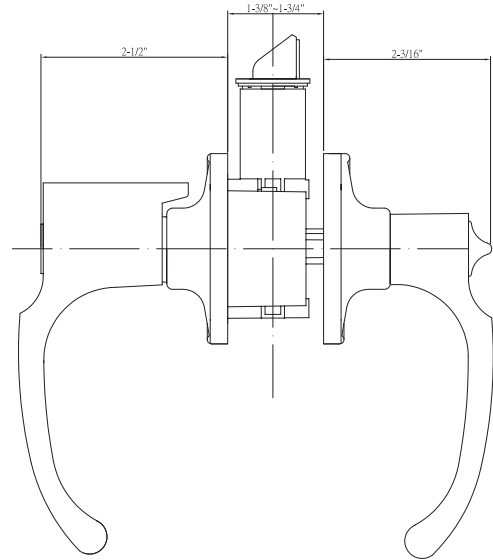

NOLAN GRADE 2

Shown in Satin Nickel

BOX PACK

Model	Function	WT/ CTN	CTN QTY	US15 Satin Nickel	
500T-NE-G2	Entrance	21 lb	10 Pcs	Item No.	G2KN5001
				List Price	$57.00
501T-NE-G2	Passage	18 lb	10 Pcs	Item No.	G2KN5011
				List Price	$44.60
502T-NE-G2	Privacy	21 lb	10 Pcs	Item No.	G2KN5021
				List Price	$46.90
515T-NE	Dummy	15 lb	20 Pcs	Item No.	G2KN5051
				List Price	$17.30