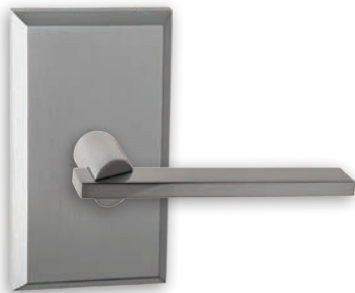

943-G1 RALEIGH

Shown in Satin Nickel
with Rectangle Trim

Function	Finish	CTN Qty	Item No.	List Price
Passage	Oil Rubbed Bronze (US10B)	12	BV943-107	$141.00
	Satin Nickel (US15)	12	BV943-101	$141.00
	Matte Black (US19)	12	BV943-104	$141.00
	Bright Chrome (US26)	12	BV943-106	$141.00
Privacy	Oil Rubbed Bronze (US10B)	12	BV943-117	$141.00
	Satin Nickel (US15)	12	BV943-111	$141.00
	Bright Chrome (US26)	12	BV943-116	$141.00
	Matte Black (US19)	12	BV943-114	$141.00
Dummy	Oil Rubbed Bronze (US10B)	12	BV943-127	$70.00
	Satin Nickel (US15)	12	BV943-121	$70.00
	Matte Black (US19)	12	BV943-124	$70.00
	Bright Chrome (US26)	12	BV943-126	$70.00