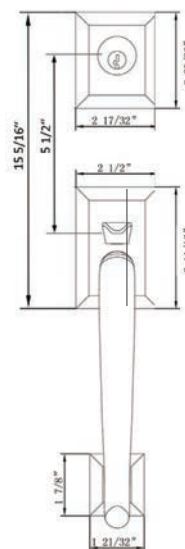

Function	CTN Qty		US10B Oil Rubbed Bronze	US15 Satin Nickel	US19 Matte Black	US26 Bright Chrome
Single Cylinder	2	Item No.	BV913002939 (R/L)	BV913001939 (R/L)	BV913004939 (R/L)	BV913003939 (R/L)
		List Price	$376.00	$376.00	$376.00	$376.00
Dummy	2	Item No.	BV913502	BV913501	BV913504	BV913503
		List Price	$376.00	$376.00	$376.00	$376.00