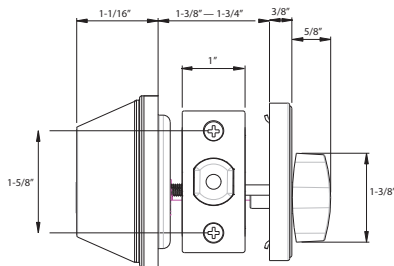

BOX PACK

Model	Function	WT/ LB	CTN QTY		US32D Satin Stainless Steel	US15 Satin Nickel	US26 Bright Chrome	US19 Matte Black	US12P Tuscany Bronze
200-B	Single Cylinder	27 lb	20 Pcs	Item No.	D31002	D31004	D31006	D31009	D31007
				List Price	$30.90	$30.90	$30.90	$31.90	$31.90
205-S	One-Sided (Half Bore)	15 lb	20 Pcs	Item No.	D35002	D35004	D35006	D35009	—
				List Price	$16.20	$17.90	$17.90	$21.20	
206-S	One-Sided (Full Bore)	15 lb	20 Pcs	Item No.	D36002	D36004	—	—	—
				List Price	$20.75	$22.90