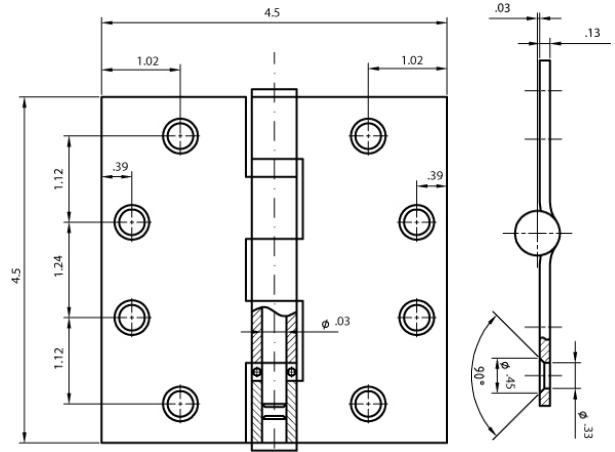

BALL BEARING 4 1/2" X 4 1/2" COMMERCIAL HINGE

SPECIFICATIONS

- #10 X 1/2" Machine screws (12-24NC) standard
- #10 x 1 1/4" Wood screws standard
- Gauge 0.134" Steel
- Box packed 1.5 pair (3 pcs) per box
  15 Pair / CTN, 34 Lbs
- Priced per pair (2 Hinges)
- Base Metal is Steel or Satin Stainless Steel