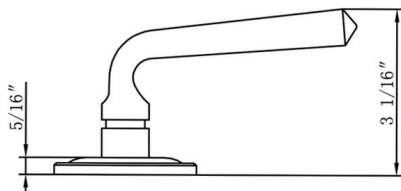

334SB HELEN LEVER

Shown in Satin Nickel
with Round Trim