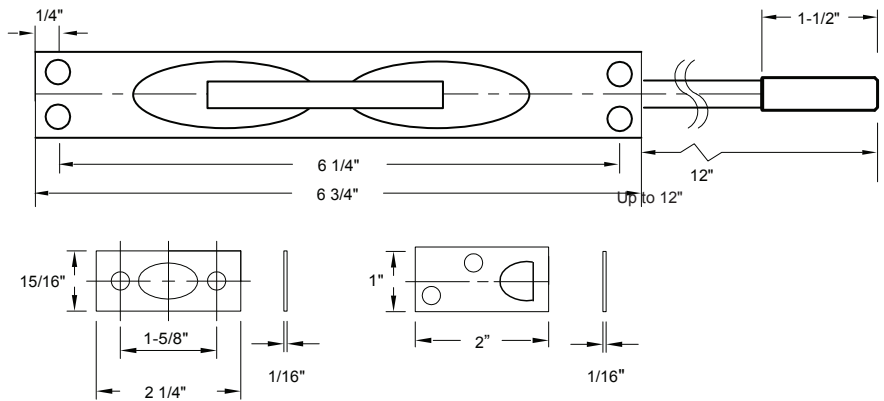

MORTISE IN EXTENSION FLUSH BOLT

Base Metal: Zinc

	Description	Finish	Item No.	List Price	CTN QTY	WT/CTN
	Mortise in Extension Flush Bolt 1" x 7"	US26D	436302	$29.00	25	7 lb
	Mortise in Extension Flush Bolt 1" x 7"	US10B	436310	$29.00	25	7 lb