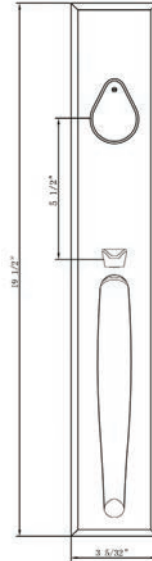

## 980G-1-CHARLESTON

Handleset with

**615** Interior Plate and

**906** Interior Knob\*

Shown in Satin Nickel

\*More Interior Options Available

Function	CTN Qty	US10B Oil Rubbed Bronze		US15 Satin Nickel		US19 Matte Black		US26 Bright Chrome	
		Item No.		Item No.		Item No.		Item No.	
Single Cylinder	2	Item No.	BV980001906R	BV980000906R	BV980005906R	BV980003906R			
		List Price	\$507.00	\$507.00	\$507.00	\$507.00			
Dummy	2	Item No.	BV980011	BV989910	BV980015	BV980013			
		List Price	\$507.00	\$507.00	\$507.00	\$507.00			