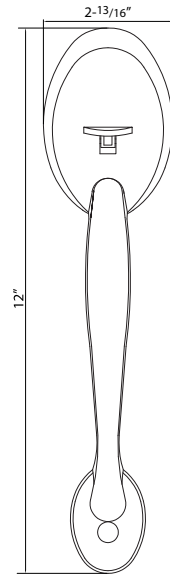

CALLAN® ENTRANCE HANDLESETS

BY DELANEY™

Specifications

Door Prep	Deadbolt cross bore: 2-1/8" Handleset cross bore: 2-1/8" Edge bore: 1" Latch face: 1" x 2-1/4" Mounting bore distance (center to center): 5-1/2" recommended	Latches	Deadbolt: 2-3/8" & 2-3/4" adjustable (C9092 R/S) Faceplate: 1" x 2-1/4" round corner Bolt: 1" throw with hardened steel rod Handle: 2-3/8" and 2-3/4" adjustable (C9074 R/S) Faceplate: 1" x 2-1/4" round corner
Backset	Fits 2-3/8" and 2-3/4"	Strikes	Deadbolt: 2-1/4" Rd. & Sq. corner (9118 R/S) 1 1/8" X 2 3/4" Thumbpiece: 2-1/4" full lip Rd. & Sq. corner (9103 & 9102). Includes Reinforcement Plate
Door Thickness	1-3/8" ~ 1-3/4" door standard 2-1/4" Ext. Kits available	Wood Screws	Combination screws that suit both wood or metal door mounting. Includes 3" Security Screws
Cylinder	SC1 5-pin standard; KW1 5-pin optional Handlesets packed KD	Door Handing	Specify handing when ordering lever as interior option

CANDLER GRADE 2

Shown in Oil Rubbed Bronze Edged

BOX PACK

Model	Function	WT/ CTN	CTN QTY	US15 Satin Nickel		US10BE Edged Bronze	
				Item No.	List Price	Item No.	List Price
400-CO-G2	Single Cylinder	38 lb	10 Pcs	G2KA4001	$160.00	G2KA4007	$185.00
405-CO-G2	Dummy	36 lb	10 Pcs	G2KA4051	$157.00	G2KA4057	$181.00

VISUAL PACK

Model	Function	WT/ CTN	CTN QTY	US19 Matte Black	
				Item No.	List Price
SA-VB-400-CO	Single Cylinder	38 lb	10 Pcs	VBG2KA4004	$186.00