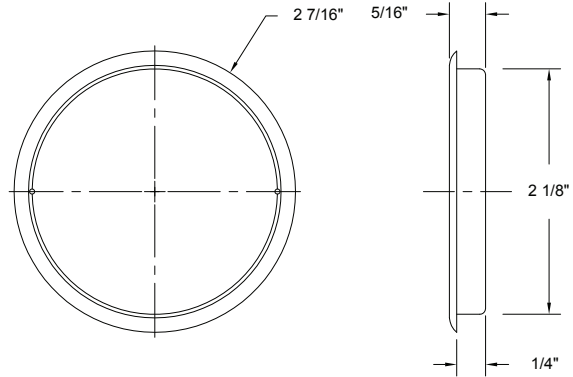

DRIVE-IN FINGER PULL

Base Metal: Zinc

	Description	Finish	Item No.	List Price	CTN QTY	WT/ CTN
	Drive-in Finger Pull 2-1/8" Diameter	US15	400515	$1.60	150	10 lb
	Drive-in Finger Pull 2-1/8" Diameter	US10B	400910	$1.60	150	10 lb