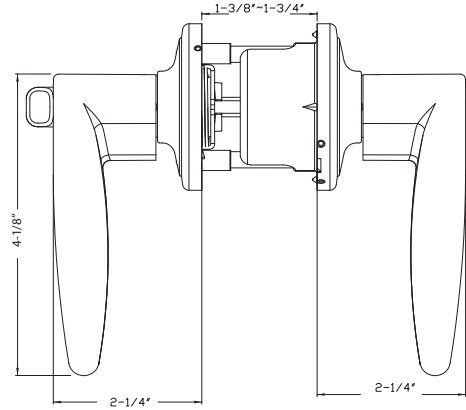

MIRCET

Shown in Satin Nickel

VISUAL PACK

Model	Function	WT/CTN	CTN QTY	US15 Satin Nickel		US19 Matte Black	
				Item No.	List Price	Item No.	List Price
500TT-MC-G2	Entrance	24 lb	12 Pcs	Item No.	320620	320629	
				List Price	$71.90	$78.00	
501TT-MC-G2	Passage	22 lb	12 Pcs	Item No.	324620	324629	
				List Price	$54.00	$60.00	
502TT-MC-G2	Privacy	22 lb	12 Pcs	Item No.	322620	322629	
				List Price	$55.00	$61.00	
515TT-MC-G2	Dummy (Pair)	21 lb	12 Pcs	Item No.	325620	325629	
				List Price	$54.00	$60.00