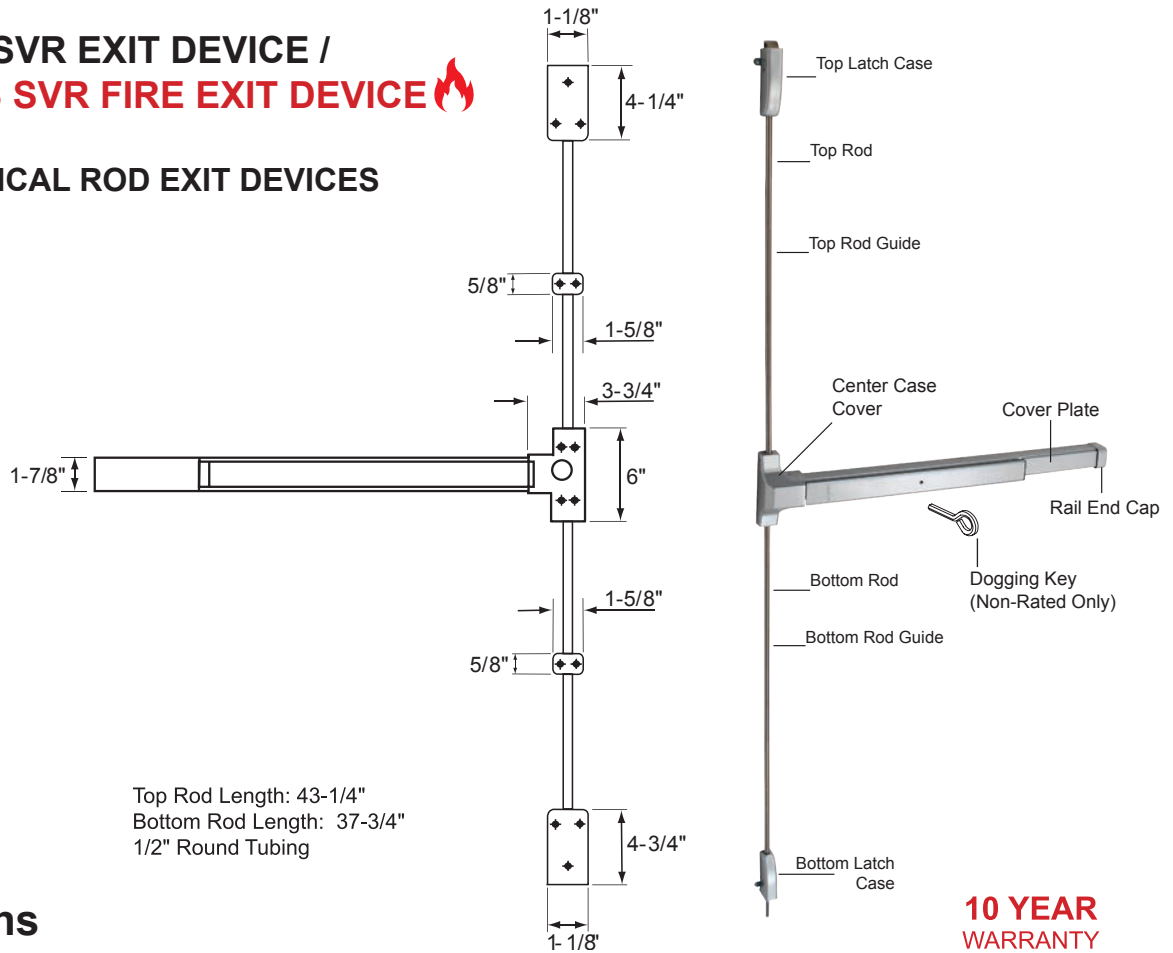

**8100 SERIES SVR EXIT DEVICE /
F8100 SERIES SVR FIRE EXIT DEVICE**
**GRADE 1
SURFACE VERTICAL ROD EXIT DEVICES**

**10 YEAR
WARRANTY**

Specifications

Applications	Offices, Schools, Hospitals, Apartments, Hotels & other Public Buildings	Latchbolt	Zinc
Door Size	33" to 36" x 84". Top Rod Extension Available (up to 10') Bar easily field cut to size	Latchbolt Spring	Satin Stainless Steel throughout
Stile Width	3-1/2" minimum stile width required	Strike	8100 Series (Non-Rated) #8171 Steel Strike for Top Case #8172 Zinc Strike for Bottom Case
Mounting Rail, Cover Plate	Painted Aluminum, Painted Dark Bronze, Painted Black or Satin Stainless Steel (US32D)		F8100 Series (Fire Rated) #8171 Steel Strike for Top Case #8178 Steel Strike for Bottom Case
UL Listed	Complies with UL 305 standards Listed for safety as Panic Hardware		
Door Thickness	1-3/4" ~ 2" standard, 2-1/4" optional	Center Case Cover	Zinc Alloy
Door Prep	Will cover stock hollow metal doors with 161 cutout	Handing	Reversible
Mounting	Furnished standard with wood & machine screws Sex nuts and bolts (1346) optional.		

8100 SERIES (NON-RATED) PANIC HARDWARE

Model	Description	WT/ CTN	QTY/ CTN	Aluminum Painted	US32D Satin Stainless Steel	Matte Black Painted	Dark Bronze Painted
8100-3684	Vertical Rod Type Device for 36" X 84" Door	65 lb	6	Item No.	682300	682301	682309
				List Price	$330.00	$350.00	$363.00

F8100 SERIES (FIRE-RATED)

Model	Description	WT/ CTN	QTY/ CTN	Aluminum Painted	US32D Satin Stainless Steel	Matte Black Painted	Dark Bronze Painted
F8100-3684	Fire Vertical Rod Type Device for 36" x 84" Door	52 lbs	6	Item No.	684300	684301	684309
				List Price	$400.00	$450.00	$440.00
F8100-4884	Fire Vertical Rod Type Device for 48" x 84" Door	60 lbs	6	Item No.	—	684401	—
				List Price	—	$500.00	—