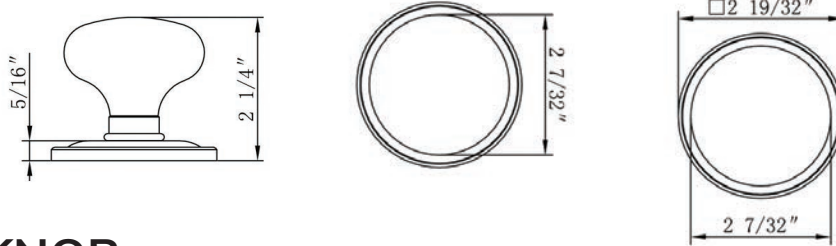

Function	Finish	CTN Qty	Item No.	List Price
Passage	Oil Rubbed Bronze (US10B)	12	BV336002	$94.00
	Satin Nickel (US15)	12	BV336001	$94.00
Privacy	Oil Rubbed Bronze (US10B)	12	BV336012	$94.00
	Satin Nickel (US15)	12	BV336011	$94.00
Dummy	Oil Rubbed Bronze (US10B)	12	BV336022	$47.00
	Satin Nickel (US15)	12	BV336021	$47.00