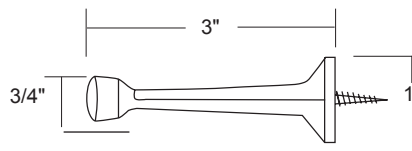

HD RIGID DOOR STOP

Base Metal: Zinc

	Description	Finish	Item No.	List Price	CTN QTY	WT/CTN
	H.D. Rigid Door Stop 3"	US3	402150	$1.60	250	24 lbs
	H.D. Rigid Door Stop 3"	US26	402170	$1.90	250	24 lbs
	H.D. Rigid Door Stop 3" w/ Matte Black Tips	US15A	402185	$1.90	250	24 lbs
	H.D. Rigid Door Stop 3"	US15	402190	$1.90	250	24 lbs
	H.D. Rigid Door Stop 3" w/ Matte Black Tips	US10B	402175	$2.15	250	24 lbs
	H.D. Rigid Door Stop 3" w/ Matte Black Tips	US19	402195	$2.25	250	24 lbs
	920 Solid Brass Door Stop US15	US15	BV920001	$16.00	250	24 lbs
	920 Solid Brass Door Stop US10B	US10B	BV920002	$16.00	250	24 lbs
	920 Solid Brass Door Stop US26	US26	BV920003	$16.00	250	24 lbs