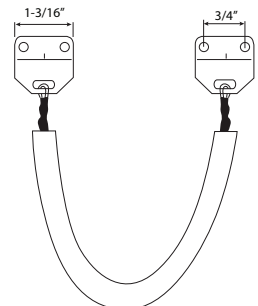

CHAIN DOOR STOP W/ VINYL COVER

18" Chain Length

Base Metal: Zinc

	Description	Finish	Item No.	List Price	CTN QTY	WT/ CTN
	Chain Door Stop with Vinyl Cover	Zinc	474304	$5.90	10	4 lb