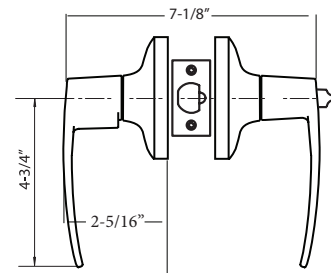

## E SERIES - MD LEVER STYLE GRADE 2 HEAVY DUTY CYLINDRICAL LEVERSET

Model	Function	WT/LB	CTN QTY	US26D Satin Chrome		US19 Matte Black	
				US26D Satin Chrome	US26D Satin Chrome	US19 Matte Black	US19 Matte Black
500-E-MD	Entrance	29 lb	6 Pcs	Item No.	3M5002	3M5009	3M5009
				List Price	\$135.00	\$149.00	\$149.00
504-E-MD	Storeroom	29 lb	6 Pcs	Item No.	3M5042	3M5049	3M5049
				List Price	\$142.00	\$154.00	\$154.00
509-E-MD	Classroom	29 lb	6 Pcs	Item No.	3M5092	3M5099	3M5099
				List Price	\$142.00	\$154.00	\$154.00
501-E-MD	Passage	26 lb	6 Pcs	Item No.	3M5012	3M5019	3M5019
				List Price	\$112.00	\$123.00	\$123.00
502-E-MD	Privacy	26 lb	6 Pcs	Item No.	3M5022	3M5029	3M5029
				List Price	\$115.00	\$127.00	\$127.00
515-E -MD	Dummy	18 lb	12 Pcs	Item No.	3M5052	3M5059	3M5059
				List Price	\$55.00	\$61.00	\$61.00