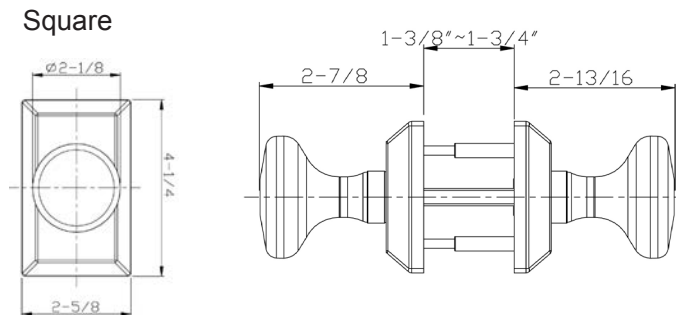

TULUM

Shown in Aged Black

Model	Function	WT/CTN	CTN QTY	ABR Aged Bronze		ABK Aged Black	
				SQUARE		SQUARE	
100T-TU	Entrance	21 lb	4 Pcs	Item No.	681500S	681509S	
				List Price	$216.00	$216.00	
101T-TU	Passage	31 lb	6 Pcs	Item No.	6814500S	684509S	
				List Price	$185.00	$185.00	
102T-TU	Privacy	31 lb	6 Pcs	Item No.	682500S	682509S	
				List Price	$186.00	$186.00	
115TB-TU	Dummy	31 lb	12 Pcs	Item No.	685500S	685509S	
				List Price	$90.00	$90.00