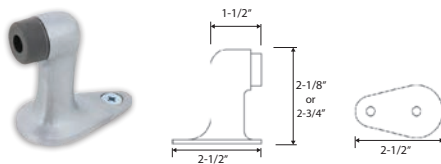

BRASS GOOSE NECK DOOR STOP

Base Metal: Brass

Description	Finish	Item No.	List Price	CTN QTY	WT/CTN
Gooseneck Door Stop 2 1/8"	US26D	401187	$24.00	4	3 lb
Gooseneck Door Stop 2 1/8"	US10B	401180	$24.00	4	3 lb
Gooseneck Door Stop 2 3/4"	US26D	401340	$27.00	4	3 lb
Gooseneck Door Stop 2 3/4"	US10B	401347	$27.00	4	3 lb
921 1 3/8" Solid Brass Floor Stop US15	US15	BV921001	$19.00	100	15 lb
921 1 3/8" Solid Brass Floor Stop US10B	US10B	BV921002	$19.00	100	15 lb
921 1 3/8" Solid Brass Floor Stop US26	US26	BV921003	$19.00	100	15 lb
922 2 3/4" Solid Brass Floor Stop US15	US15	BV922001	$27.90	100	15 lb
922 2 3/4" Solid Brass Floor Stop US10B	US10B	BV922002	$27.90	100	15 lb
922 2 3/4" Solid Brass Floor Stop US26	US26	BV922003	$27.90	100	15 lb