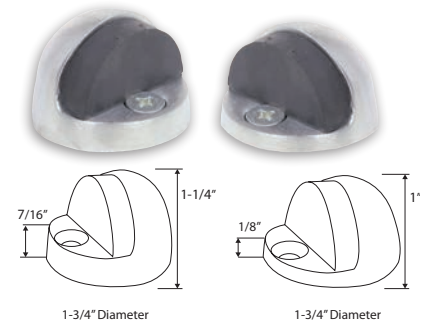

## DOMESTOP

Base Metal: Zinc

Description	Finish	Item No.	List Price	CTN QTY	WT/CTN
Dome Stop Low Profile (1/8" Clearance)	US26D	412614	\$7.00	25	10 lb
Dome Stop Low Profile (1/8" Clearance)	US10B	412615	\$7.00	25	10 lb
Dome Stop High Profile (7/16" Clearance)	US26D	402604	\$8.30	25	12 lb
Dome Stop High Profile (7/16" Clearance)	US10B	402605	\$8.30	25	12 lb