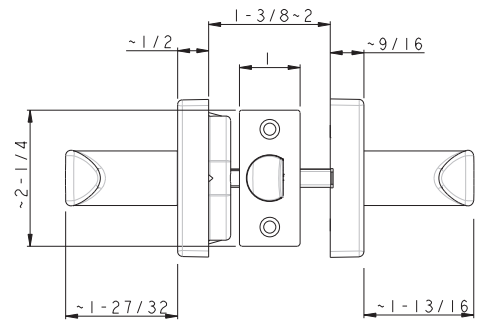

KIRA

Shown in Satin Nickel

ADA Compliant
Panic Proof Function

BOX PACK

Model	Function	WT/LB	CTN QTY	US15 Satin Nickel		US26 Bright Chrome		US19 Matte Black		US12P Tuscany Bronze	
				Item No.	List Price	Item No.	List Price	Item No.	List Price	Item No.	List Price
501T-KR	Passage	23 lb	10 Pcs	352511	$70.00	352516	$70.00	352519	$76.90	352517	$76.90
502T-KR	Privacy (Panic Proof)	23 lb	10 Pcs	352521L/R	$75.00	352526L/R	$75.00	353529L/R	$80.60	352527L/R	$80.60
515T-KR	Dummy	24 lb	20 Pcs	352551	$34.30	352556	$34.30	352559	$37.60	352557	$37.60