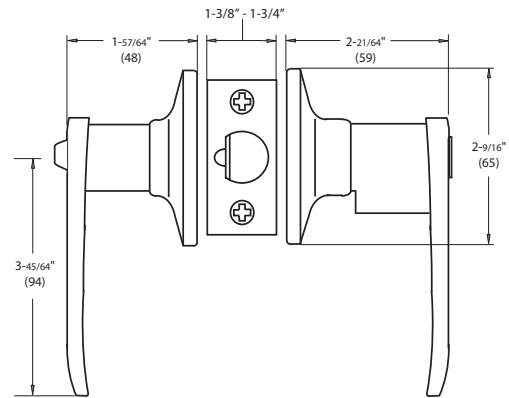

MILTON

Shown in Satin Nickel

BOX PACK

Model	Function	WT/ CTN	CTN QTY	Finish Options					
				US15 Satin Nickel	US26D Satin Chrome	US26 Bright Chrome	US12P Tuscany Bronze	US19 Matte Black	
500T - MO	Push Button Entrance (Panic Proof)	26 lb	20 Pcs	Item No.	D20520P	D20522P	D20526P	D20527P	D20529P
				List Price	$50.90	$50.90	$50.90	$51.30	$51.30
501T- MO	Passage	23 lb	20 Pcs	Item No.	D24520	D24522	D24526	D24527	D24529
				List Price	$33.00	$33.00	$33.00	$37.30	$37.30
502T- MO	Push Button Privacy (Panic Proof)	24 lb	20 Pcs	Item No.	D22520P	D22522P	D22526P	D22527P	D22529P
				List Price	$39.60	$39.60	$39.60	$42.30	$42.30
515T- MO	Dummy	15 lb	20 Pcs	Item No.	D25520	D25522	D25526	D25527	D25529
				List Price	$18.60	$18.60	$18.60	$19.60	$19.60