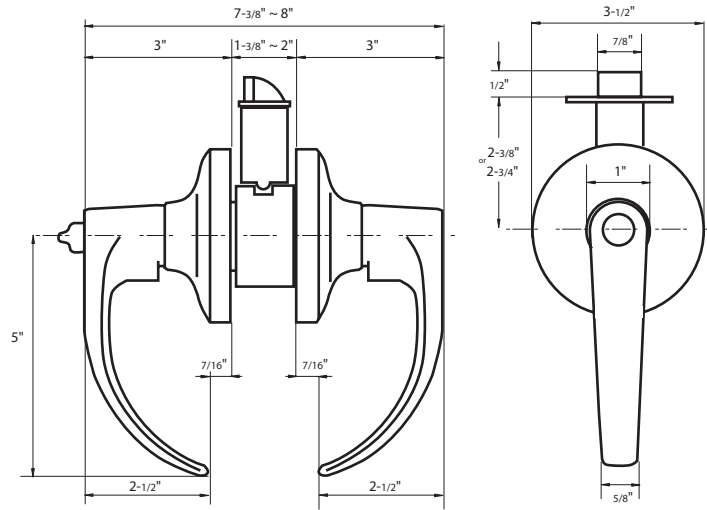

DELANEY® LEVERSETS GRADE 1

F SERIES - SD LEVER STYLE GRADE 1 EXTRA HEAVY DUTY CYLINDRICAL LEVERSET

Shown in Satin Chrome

Model	Function	WT/LB	CTN QTY	US26D Satin Chrome	
500-F-SD	Entrance	32 lb	6 Pcs	Item No.	3C5002
				List Price	$207.00
504-F-SD	Storeroom	32 lb	6 Pcs	Item No.	3C5042
				List Price	$212.00