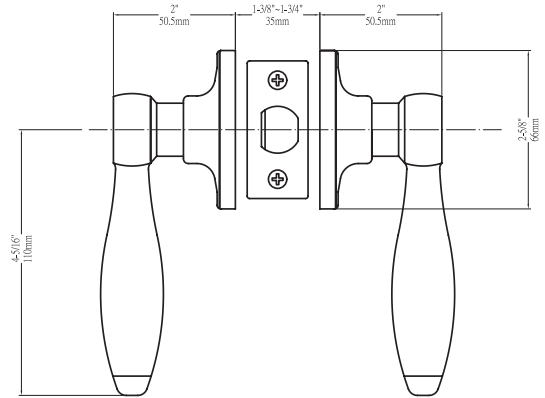

KENDALL

Shown in Satin Nickel

BOX PACK

Model	Function	WT/ LB	CTN QTY	US15 Satin Nickel		US10BE Edged Bronze	
				Item No.		Item No.	
500T-KI	Entrance	35 lb	20 Pcs	Item No.	KI5101R	Item No.	KI5107R
				List Price	$42.00	List Price	$45.00
501T-KI	Passage	23 lb	20 Pcs	Item No.	KI5011R	Item No.	KI5017R
				List Price	$32.00	List Price	$33.00
502T-KI	Privacy	24 lb	20 Pcs	Item No.	KI5021R	Item No.	KI5027R
				List Price	$34.00	List Price	$35.00
515T-KI	Dummy	15 lb	20 Pcs	Item No.	KI5051R	Item No.	KI5057R
				List Price	$17.60	List Price	$18.90
300T-KI	Combo	62 lb	10 Pcs	Item No.	KI3001R	Item No.	KI3007R
				List Price	$68.00	List Price	$72.00