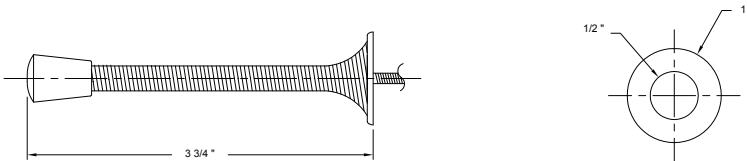

3-3/4" SPRING DOOR STOP

Base Metal: Zinc

	Description	Finish	Item No.	List Price	CTN QTY	WT/CTN
	Spring Door Stop 3 3/4"	US15	402118	$1.30	500	37 lbs
	Spring Door Stop 3 3/4" w/ Matte Black Tips	US15A	402113	$1.30	500	37 lbs
	Spring Door Stop 3 3/4" w/ Matte Black Tips	US10B	402108	$1.40	500	37 lbs