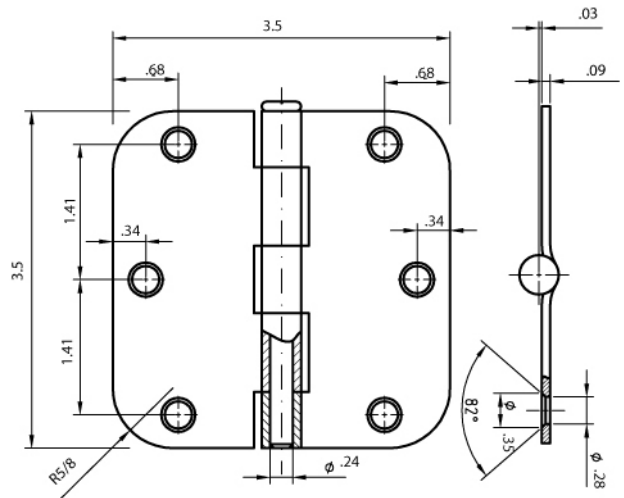

3 1/2" X 3 1/2" BULK RESIDENTIAL HINGES INTERIOR

SPECIFICATIONS

- #9 X 3/4" wood screws supplied
- #9 x 1" wood screws additional
- #9 x 2" wood screws additional
- Gauge 0.087" Steel
- Bulk packaged 50 pair / CTN, 45 lbs.
- Priced and sold by the pair (2 Hinges)