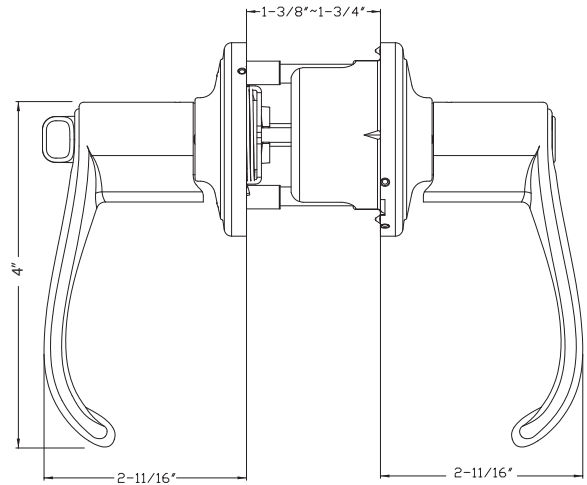

VONCET

Shown in Satin Nickel

VISUAL PACK

Model	Function	WT/CTN	CTN QTY	US15 Satin Nickel	
				Item No.	List Price
500TT-VT-GR2	Entrance	24 lb	12 Pcs	Item No.	320420
				List Price	$71.90
501TT-VT-GR2	Passage	24 lb	12 Pcs	Item No.	324420
				List Price	$54.00
502TT-VT-GR2	Privacy	24 lb	12 Pcs	Item No.	322420
				List Price	$55.00
515TT-VT-GR2	Dummy (Pair)	22 lb	12 Pcs	Item No.	325420
				List Price	$54.00