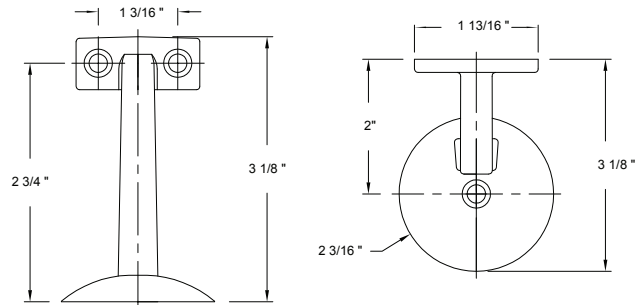

DECORATIVE HANDRAIL BRACKET

Base Metal: Zinc

	Description	Finish	Item No.	List Price	CTN QTY	WT/ CTN
	Decorative Hand Rail Bracket	US3	406100	$14.00	100	33 lbs
	Decorative Hand Rail Bracket	US15	406111	$14.00	100	33 lbs
	Decorative Hand Rail Bracket	US10B	406118	$14.00	100	33 lbs
	Decorative Hand Rail Bracket	US19	406114	$14.00	100	33 lbs