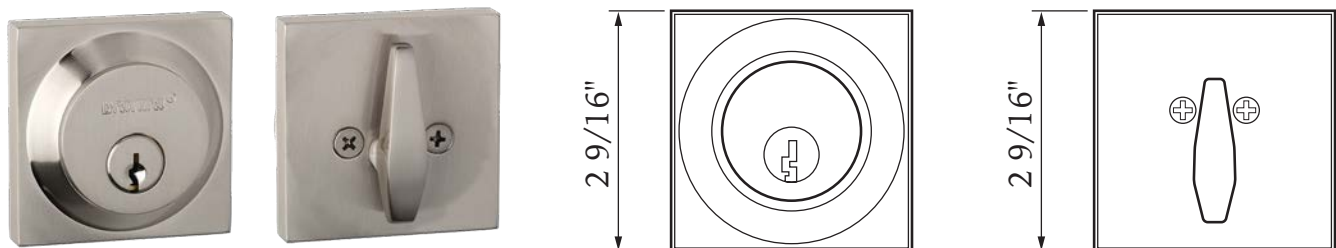

310SC ELITE DEADBOLT

Shown in Satin Nickel

Cylinder	Finish	Item No.	List Price
Single Deadbolt	Satin Nickel (US15)	BV310701	$94.00
Single Deadbolt	Oil Rubbed Bronze (US10B)	BV310702	$94.00
Single Deadbolt	Matte Black (US19)	BV310704	$94.00