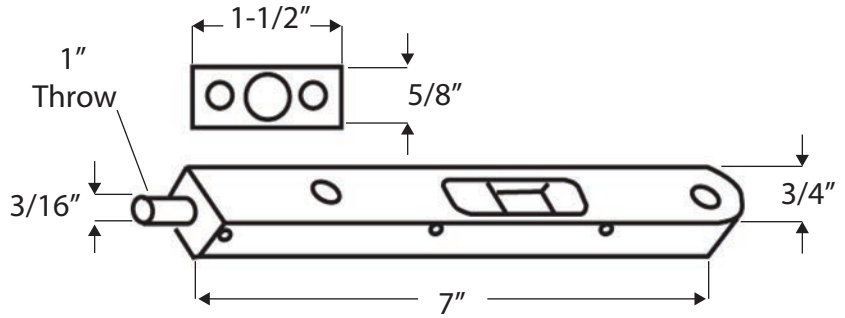

MORTISE IN FLUSH BOLT 7" SLIDE TYPE

Base Metal: Zinc

	Description	Finish	Item No.	List Price	CTN QTY	WT/CTN
	Mortise In Flush Bolt 7" (Slide Type)	US15	410107	$24.60	25	7 lb
	Mortise In Flush Bolt 7" (Slide Type)	US10B	410112	$27.60	25	7 lb
	Strike Plate Only for Mortise In Flush Bolt	US15	481401	$1.00	1000	22 lbs
	Strike Plate Only for Mortise In Flush Bolt	US10B	481400	$1.00	1000	22 lbs