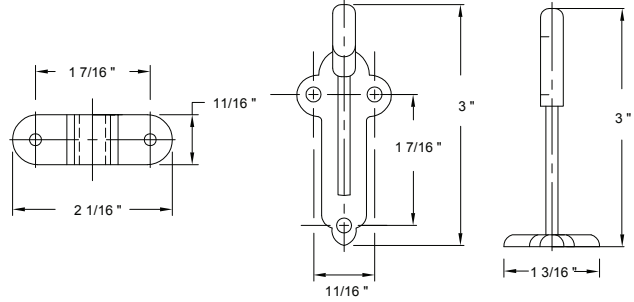

3" HANDRAIL BRACKET

Base Metal: Zinc

	Description	Finish	Item No.	List Price	CTN QTY	WT/ CTN
	3" Handrail Bracket	US3	406102	$3.00	250	40 lbs
	3" Handrail Bracket	US26	406105	$3.00	250	40 lbs
	3" Handrail Bracket	US15A	406107	$3.00	250	40 lbs
	3" Handrail Bracket	US15	406106	$3.00	250	40 lbs
	3" Handrail Bracket	US10B	406110	$3.00	250	40 lbs