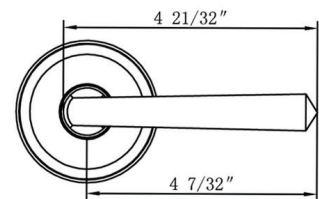

Function	Finish	CTN Qty	Item No.	List Price
Passage	Oil Rubbed Bronze (US10B)	12	BV334002	$94.00
	Satin Nickel (US15)	12	BV334001	$94.00
	Matte Black (US19)	12	BV334004	$94.00
Privacy	Oil Rubbed Bronze (US10B)	12	BV334012	$94.00
	Satin Nickel (US15)	12	BV334011	$94.00
	Matte Black (US19)	12	BV334014	$94.00
Dummy	Oil Rubbed Bronze (US10B)	12	BV334022	$47.00
	Satin Nickel (US15)	12	BV334021	$47.00
	Matte Black (US19)	12	BV334024	$47.00