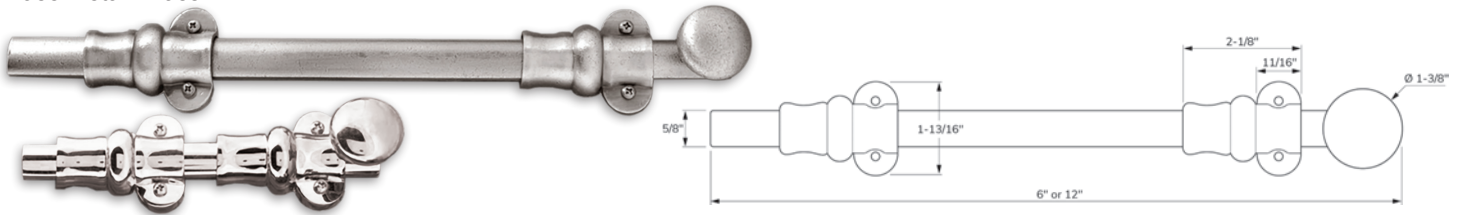

SOLID BRASS SURFACE BOLTS

Base Metal: Brass

Description	Finish	Item No.	List Price	CTN QTY	WT/CTN
762 Surface Bolt 12"	US15	BV760016	$74.30	48	33 lbs
762 Surface Bolt 12"	US10B	BV760017	$74.30	48	33 lbs
762 Surface Bolt 12"	US26	BV760021	$74.30	48	33 lbs
766 Surface Bolt 6"	US15	BV760011	$60.00	76	33 lbs
766 Surface Bolt 6"	US10B	BV760012	$60.00	76	33 lbs
766 Surface Bolt 6"	US26	BV760020	$60.00	76	33 lbs