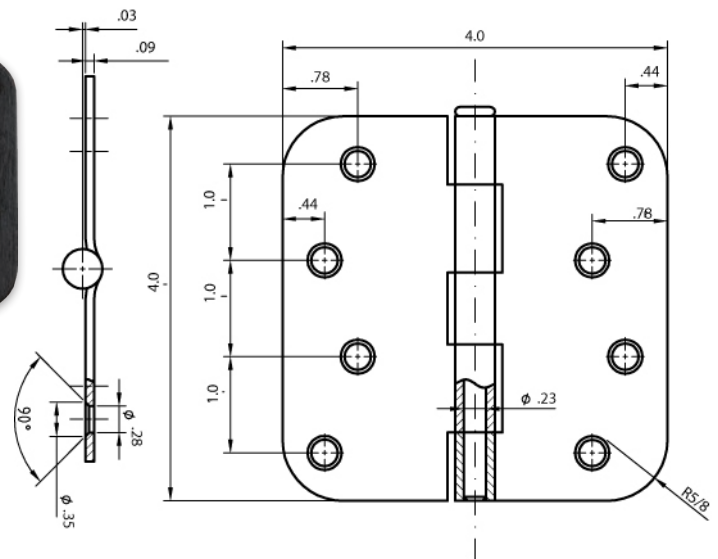

4" X 4" BULK RESIDENTIAL HINGES EXTERIOR

SPECIFICATIONS

- #9 X 1" wood screws supplied
- #9 x 3/4" wood screws additional
- #9 x 2" wood screws additional
- Gauge 0.087" Steel
- Bulk packaged 50 pair / CTN, 50 lbs
- Priced and sold by the pair (2 Hinges)