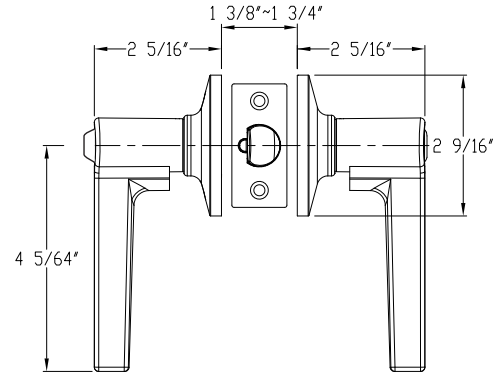

Specifications

Door Prep	Cross bore: 2-1/8" Edge bore: 1" Latch face: 1" x 2-1/4"	Latches <i>(6-Way Available)</i>	Entrance: 2-3/8" and 2-3/4" 6-way adjustable (9045R) Passage/Privacy: 2-3/8" and 2-3/4" 6-way adjustable (9079R) Faceplate: 1" x 2-1/4" round corner Bolt: 1/2" throw
Backset	Fits 2-3/8" and 2-3/4"	Strikes	1-3/4" x 2-1/4" full lip round corner (9103)
Door Thickness	1-3/8" ~ 1-3/4" door standard	Wood Screws	Combination screws that suit both wood or metal door mounting
Cylinder	KW1 5-pin standard SC1 5-Pin optional. Entries packed KA5	Door Handing	Reversible Lever Handing required for dummy function and Handleset interior

TULINA

Shown in Satin Nickel

Round Trim

BOX PACK

Model	Function	WT/ CTN	CTN QTY	US15			US26			US19		
				Satin Nickel			Bright Chrome			Matte Black		
500T-TA Round	Push Button Entrance (Panic Proof)	26 lb	20 Pcs	Item No.	D20220P	D20226P	D20229P	List Price	$52.00	$52.00	$54.00	
				List Price	$52.00	$52.00	$54.00					
501T-TA Round	Passage	23 lb	20 Pcs	Item No.	D24220	D24226	D24229	List Price	$38.60	$38.60	$41.00	
				List Price	$38.60	$38.60	$41.00					
502T-TA Round	Push Button Privacy (Panic Proof)	24 lb	20 Pcs	Item No.	D22220P	D22226P	D22229P	List Price	$42.00	$42.00	$46.30	
				List Price	$42.00	$42.00	$46.30					
515T-TA Round	Dummy	15 lb	20 Pcs	Item No.	D25220	D25226	D25229	List Price	$22.30	$22.30	$25.00	
				List Price	$22.30	$22.30	$25.00