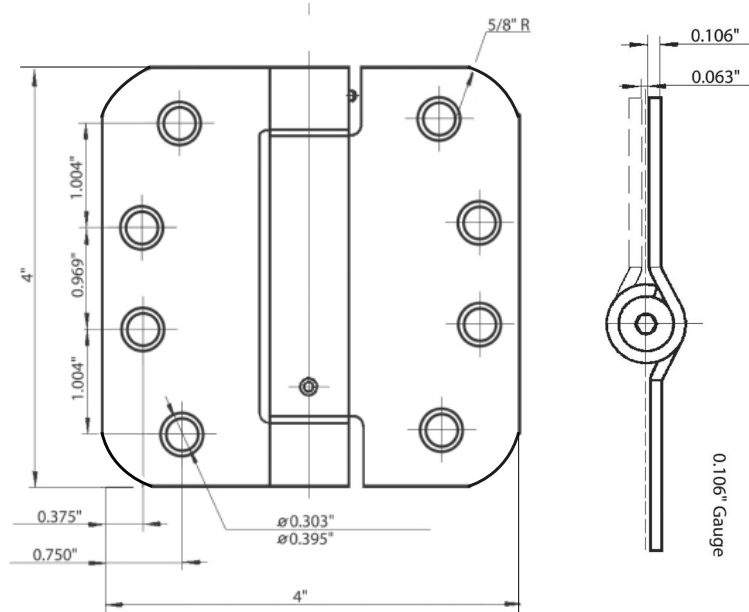

4" X 4" SPRING HINGES

SPECIFICATIONS

- #10 X 1/2" machine screw (10-24NC) standard
- #10 x 1" wood screw standard
- Box Pack: 1 Pair (2 pcs) per box
  20 Pair / CTN, 32 Lbs
- Gauge: 0.106" Steel
- Priced and sold by the pair (2 Hinges)