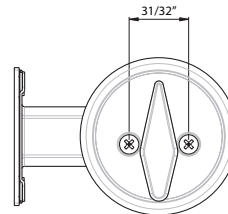

Model	Function	WT/LB	CTN QTY		US26D Satin Chrome	US32D Satin Stainless Steel	US19 Matte Black	US26D Satin Chrome (IC Core)
200-LU	Single Cylinder with Thumbturn	21 lb	20 Pcs	Item No.	300602	300601	300610	300621
				List Price	$57.00	$60.00	$63.00	$57.00
210-LU	Double Cylinder	34 lb	20 Pcs	Item No.	320602	320601	320610	
				List Price	$62.00	$65.00	$68.00