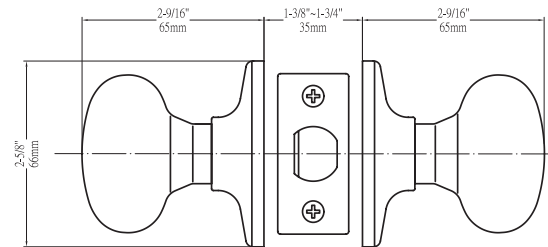

FAIRFIELD continued

VISUAL PACK

Model	Function	WT/ LB	CTN QTY		US15 Satin Nickel	US10BE Edged Bronze	US19 Matte Black
VP-100T-FD	Entrance	27 lb	16 Pcs	Item No.	VPKR1001	VPKR1007	VPKR1004
				List Price	$29.90	$32.90	$32.90
VP-101T-FD	Passage	23 lb	16 Pcs	Item No.	VPKR1011	VPKR1017	VPKR1014
				List Price	$26.00	$28.60	$28.60
VP-102T-FD	Privacy	24 lb	16 Pcs	Item No.	VPKR1021	VPKR1027	VPKR1024
				List Price	$26.60	$29.30	$29.30
VP-115T-FD	Dummy (Pair)	13 lb	16 Pcs	Item No.	VPKR1051	VPKR1057	VPKR1054
				List Price	$12.30	$13.60	$13.60
VP-300T-FD	Combo	27 lb	6 Pcs	Item No.	VPKR3001	—	—
				List Price	$55.30		

SAXON

Shown in Satin Nickel

BOX PACK

Model	Function	WT/ LB	CTN QTY		US3 Bright Brass	US15 Satin Nickel	US15A Antique Nickel	US5 Antique Brass	US26 Bright Chrome	US10B Oil Rubbed Bronze	US10BE Edged Bronze	US19 Matte Black	AS Antique Silver
100T-SA	Entrance	27 lb	20 Pcs	Item No.	KS1003	KS1001	KS1008	KS1005	KS1006	KS1000	KS1007	KS1004	KS1002
				List Price	$29.60	$32.00	$32.00	$32.00	$32.00	$35.00	$35.00	$35.00	$35.00
101T-SA	Passage	22 lb	20 Pcs	Item No.	KS1013	KS1011	KS1018	KS1015	KS1016	KS1010	KS1017	KS1014	KS1012
				List Price	$24.00	$27.30	$27.30	$27.30	$27.30	$30.00	$30.00	$30.00	$30.00
102T-SA	Privacy	22 lb	20 Pcs	Item No.	KS1023	KS1021	KS1028	KS1025	KS1026	KS1020	KS1027	KS1024	KS1022
				List Price	$24.60	$27.90	$27.90	$27.90	$27.90	$30.60	$30.60	$30.60	$30.60
115T-SA	Dummy	9 lb	20 Pcs	Item No.	KS1053	KS1051	KS1058	KS1055	KS1056	KS1050	KS1057	KS1054	KS1052
				List Price	$11.30	$12.30	$12.30	$12.30	$12.30	$13.60	$13.60	$13.60	$13.60
300T-SA	Combo	54 lb	10 Pcs	Item No.	KS3003	KS3001	—	—	—	KS3000	KS3007	KS3004	—
				List Price	$52.60	$57.00				$62.00	$62.00	$62.00	

VISUAL PACK

Model	Function	WT/ LB	CTN QTY		US3 Bright Brass	US15 Satin Nickel	US10BE Edged Bronze	US19 Matte Black
VP-100T-SA	Entrance	27 lb	16 Pcs	Item No.	VPKS1003	VPKS1001	VPKS1007	VPKS1004
				List Price	$30.60	$33.00	$36.00	$36.00
VP-101T-SA	Passage	22 lb	16 Pcs	Item No.	VPKS1013	VPKS1011	VPKS1017	VPKS1014
				List Price	$25.00	$28.30	$31.00	$31.00
VP-102T-SA	Privacy	23 lb	16 Pcs	Item No.	VPKS1023	VPKS1021	VPKS1027	VPKS1024
				List Price	$25.60	$28.90	$31.60	$31.60
VP-115T-SA	Dummy (Pair)	13 lb	16 Pcs	Item No.	VPKS1053	VPKS1051	VPKS1057	VPKS1054
				List Price	$12.30	$13.30	$14.60	$14.60
VP-300T-SA	Combo	27 lb	6 Pcs	Item No.	—	VPKS3001	VPKS3007	—
				List Price		$58.00	$63.00