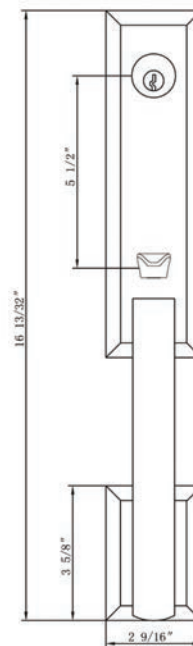

Function	CTN Qty		US10B Oil Rubbed Bronze	US15 Satin Nickel	US19 Matte Black	US26 Bright Chrome
Single Cylinder	2	Item No.	BV971002939 (R/L)	BV971001939 (R/L)	BV971005939 (R/L)	BV971003939 (R/L)
		List Price	$433.00	$433.00	$433.00	$433.00
Dummy	2	Item No.	BV971502	BV971501	BV971505	BV971503
		List Price	$433.00	$433.00	$433.00	$433.00