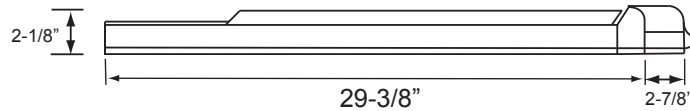

Specifications

**10 YEAR
WARRANTY**

Applications	Offices, Schools, Hospitals, Apartments, Hotel/ Motels & other Public Buildings	Mounting	Furnished standard with wood & machine screws Sex nuts and bolts (1346) optional
Door Thickness	1-3/4" ~ 2" standard, 2-1/4" optional	Latchbolt	Zinc with 3/4" throw
Door Size	33" to 36". Bar can be easily field cut to size	Latchbolt Spring	Satin Stainless Steel throughout
Stile Width	Rim: 4-1/2" minimum stile width required Vertical Rod: 3-1/2" minimum stile width required	Strike	9000 Series (Non-Rated) #8170 Steel Roller Strike 2-3/4" Backset Optional Strike #8070 for 2-3/8" Backset 4-7/8" Blank Strike & 161 Edge Filler
Mounting Rail, Cover Plate	Anodized Aluminum (US28) or Stainless Steel (US32D)		F9000 Series (Fire Rated) #8070 Steel Roller Strike — 2-3/4" or 2-3/8" Backset 4-7/8" Blank Strike & 161 Edge Filler
UL Listed	Complies with UL 305 standards. Listed for safety as Panic Hardware		
Rating	ANSI 156.3 Grade 1		
Door Prep	Will cover stock hollow metal doors with 161 cutout	Center Case Cover	Satin Stainless Steel
		Handing	Non-Handed

9000 SERIES (NON-RATED) PANIC HARDWARE

Model	Description	WT/ CTN	QTY/ CTN	US28 Satin Aluminum		US32D Satin Stainless Steel
				Item No.	List Price	Item No.
9000-36	HD Rim Type Device for 36" Door	46 lb	4	691300	$440.00	691301
						$480.00

F9000 SERIES (FIRE RATED) HARDWARE

Model	Description	WT/ CTN	QTY/ CTN	US28 Satin Aluminum		US32D Satin Stainless Steel
				Item No.	List Price	Item No.
F9000-36	HD Fire Rim Type Device for 36" Door	46 Lbs	4	693300	$520.00	693301
						$550.00
F9000-48	HD Fire Rim Type Device for 48" Door	48 Lbs	4			693302
						$600.00