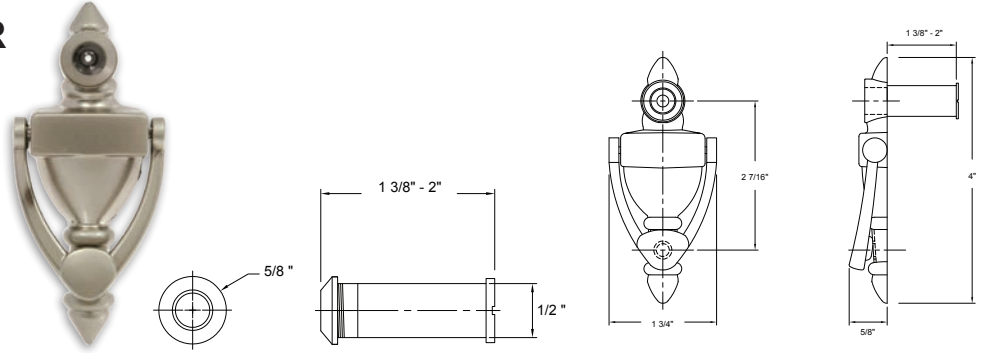

4" DOOR KNOCKER WITH 160° VIEWER

Base Metal: Brass

	Description	Finish	Item No.	List Price	CTN QTY	WT/ CTN
	4" Door Knocker w/ 160° Viewer	US15	400410	$11.60	50	10 lb
	4" Door Knocker w/ 160° Viewer	US10B	400210	$11.60	50	10 lb
	4" Door Knocker w/ 160° Viewer	US19	400310	$11.60	50	10 lb
	4" Door Knocker w/ 160° Viewer	US26	400149	$11.60	50	10 lb
	4" Door Knocker w/ 160° UL Viewer	US15	400410UL	$15.60	50	10 lb
	4" Door Knocker w/ 160° UL Viewer	US19	400310UL	$15.60	50	10 lb