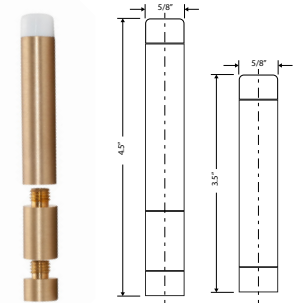

3-1/2" / 4-1/2" ADJUSTABLE BRASS DOOR STOP

Base Metal: Brass

Description	Finish	Item No.	List Price	CTN QTY	WT/CTN
Solid Brass Adjustable Base Board Stop	US10B	402010	$26.00	10	5 lb
Solid Brass Adjustable Base Board Stop	US15	402015	$26.00	10	5 lb
Solid Brass Adjustable Base Board Stop	US26	402016	$26.00	10	5 lb
Solid Brass Adjustable Base Board Stop	US4	402017	$26.00	10	5 lb
Solid Brass Adjustable Base Board Stop	US19	402019	$26.00	10	5 lb