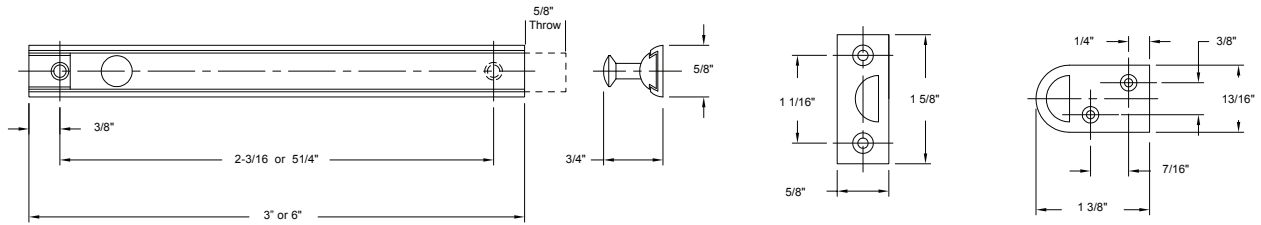

Description	Finish	Item No.	List Price	CTN QTY	WT/CTN	
	Solid Brass Surface Bolt 3"	US3	410303	$8.00	100	29 lbs
	Solid Brass Surface Bolt 3"	US15	410309	$9.60	100	29 lbs
	Solid Brass Surface Bolt 3"	US10B	410310	$10.00	100	29 lbs
	Solid Brass Surface Bolt 6"	US3	410503	$8.60	100	29 lbs
	Solid Brass Surface Bolt 6"	US26D	410507	$12.60	100	29 lbs
	Solid Brass Surface Bolt 6"	US15	410509	$12.60	100	29 lbs
	Solid Brass Surface Bolt 6"	US10B	410510	$13.90	100	29 lbs