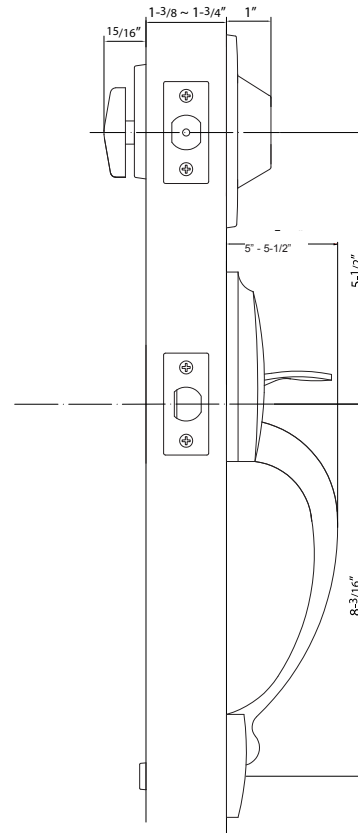

CALLAN® ENTRANCE HANDLESETS

BY DELANEY™

Specifications

Door Prep	Deadbolt cross bore: 2-1/8" Handleset cross bore: 2-1/8" Edge bore: 1" Latch face: 1" x 2-1/4" Mounting bore distance (center to center): 5-1/2" recommended	Latches	Deadbolt: 2-3/8" & 2-3/4" adjustable (C9092 R/S) Faceplate: 1" x 2-1/4" round corner Bolt: 1" throw with hardened steel rod Handle: 2-3/8" and 2-3/4" adjustable (C9074 R/S) Faceplate: 1" x 2-1/4" round corner
Backset	Fits 2-3/8" and 2-3/4"	Strikes	Deadbolt: 2-1/4" Rd. & Sq. corner (9118 R/S) 1 1/8" X 2 3/4" Thumbpiece: 2-1/4" full lip Rd. & Sq. corner (9103 & 9102). Includes Reinforcement Plate
Door Thickness	1-3/8" ~ 1-3/4" door standard 2-1/4" Ext. Kits available	Wood Screws	Combination screws that suit both wood or metal door mounting. Includes 3" Security Screws
Cylinder	SC1 5-pin standard; KW1 5-pin optional Handlesets packed KD	Door Handing	Specify handing when ordering lever as interior option

CANDLER GRADE 2

Shown in Oil Rubbed Bronze Edged

BOX PACK

Model	Function	WT/ CTN	CTN QTY	US15 Satin Nickel		US10BE Edged Bronze	
				Item No.	List Price	Item No.	List Price
400-CO-G2	Single Cylinder	38 lb	10 Pcs	G2KA4001	$160.00	G2KA4007	$185.00
405-CO-G2	Dummy	36 lb	10 Pcs	G2KA4051	$157.00	G2KA4057	$181.00

VISUAL PACK

Model	Function	WT/ CTN	CTN QTY	US19 Matte Black	
				Item No.	List Price
SA-VB-400-CO	Single Cylinder	38 lb	10 Pcs	VBG2KA4004	$186.00