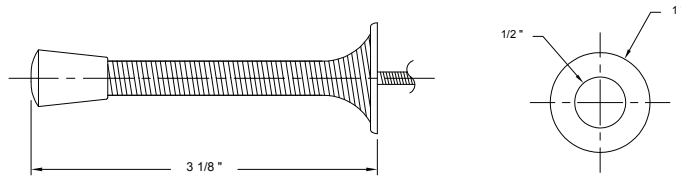

JUMBO SPRING DOOR STOP

Base Metal: Zinc

	Description	Finish	Item No.	List Price	CTN QTY	WT/CTN
	Jumbo Spring Door Stop 3"	US3	402511	$1.05	500	33 lbs
	Jumbo Spring Door Stop 3"	US5	402519	$1.20	500	33 lbs
	Jumbo Spring Door Stop 3"	US26	402516	$1.20	500	33 lbs
	Jumbo Spring Door Stop 3"	US15	402518	$1.20	500	33 lbs
	Jumbo Spring Door Stop 3" w/ Matte Black Tip	US15A	402517	$1.20	500	33 lbs
	Jumbo Spring Door Stop 3" w/ Matte Black Tip	US10B	402510	$1.30	500	33 lbs
	Jumbo Spring Door Stop 3" w/ Matte Black Tip	US19	402514	$1.60	500	33 lbs