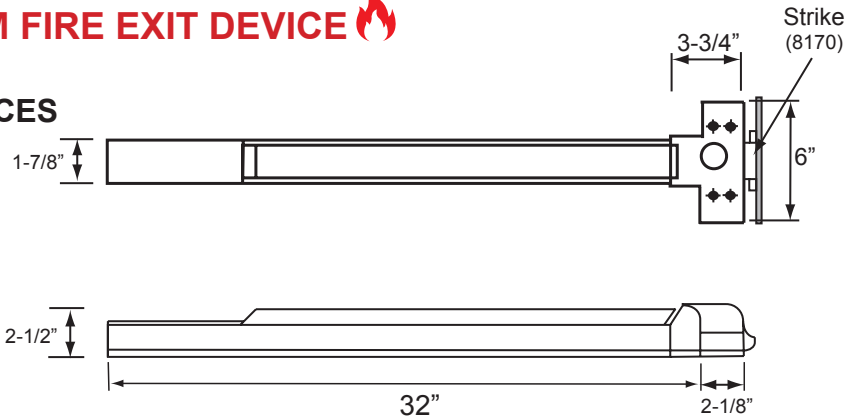

### GRADE 1 RIM TYPE EXIT DEVICES

Shown in Satin Aluminum

**10 YEAR  
WARRANTY**