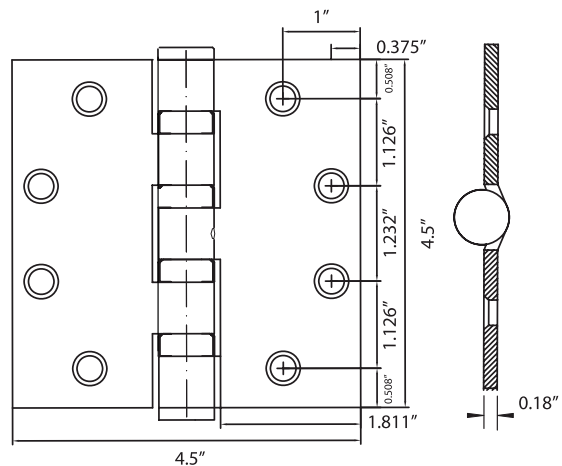

HEAVY DUTY BALL BEARING 4 1/2" X 4 1/2" COMMERCIAL HINGE

SPECIFICATIONS

- #10 x 1/2" Machine Screws (12-24NC) standard
- #10 x 1 1/4" Wood Screws standard
- Gauge 0.18" Steel
- Box packed 1.5 pair (3 pcs) per box
  15 Pair / CTN, 34 Lbs
- Priced per pair (2 Hinges)
- Base Metal is Steel