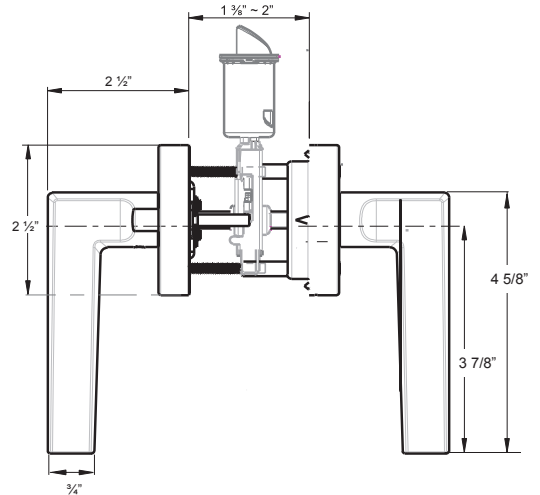

VIDA

Round Trim

Shown in Satin Nickel

ADA Compliant
Panic Proof Function

BOX PACK

Model	Function	WT/LB	CTN QTY		US15 Satin Nickel	US26 Bright Chrome	US19 Matte Black
501T-VI Round	Passage	23 lb	10 Pcs	Item No.	351511	351516	351519
				List Price	$49.60	$49.60	$55.60
502T-VI Round	Privacy (Panic Proof)	24 lb	10 Pcs	Item No.	351521	351526	351529
				List Price	$53.60	$53.60	$60.60
515T-VI Round	Dummy	24 lb	20 Pcs	Item No.	351551	351556	351559
				List Price	$24.30	$24.30	$27.60