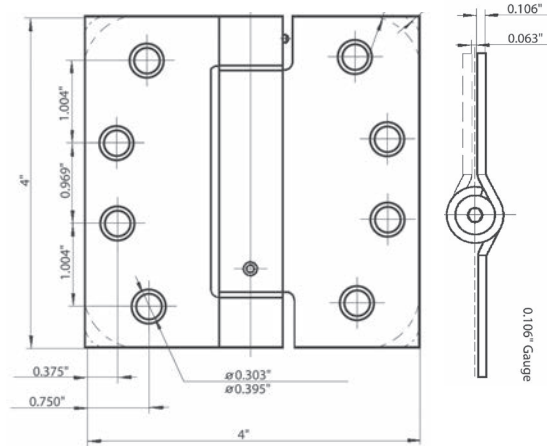

DELANEY® RESIDENTIAL HINGES

4" X 4" SPRING HINGES

SPECIFICATIONS

- #10 X 1/2" machine screw (10-24NC) standard.
- #10 x 1" wood screw standard.
- Box Pack: 1 Pair (2 pcs) per box.
  20 Pair / CTN, 32 Lbs
- Gauge: 0.106" Steel
- Priced and sold by the pair (2 Hinges)