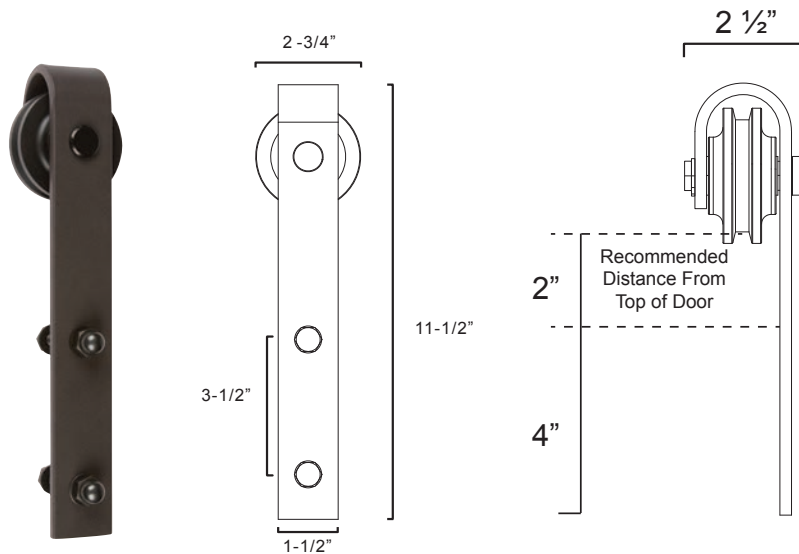

DELANEY® FLAT TRACK

Each Flat Split Track Series Includes:

- Two Hangers with Quiet Bearing Wheels
- Steel Split Tracks (Pre-drilled)
- Standoffs and Lag Bolts (6'- 5ct bolts and 8'- 5ct bolts)
- Two Door Stops
- One Door T-Guide
- Anti-Jump Discs
- Bolts, Nuts, and Washers

Each Flat Track Series Includes:

- Two Hangers with Quiet Bearing Wheels
- Steel Track (Pre-drilled)
- Standoffs and Lag Bolts (6'- 5ct bolts and 8'- 5ct bolts)
- Two Door Stops
- One Door T-Guide
- Anti-Jump Discs
- Bolts, Nuts, and Washers

1000 SERIES

Standard

Shown in Matte Black

Weight Limit:
330 lb per set

Description	WT/ CTN	CTN QTY		US10B Oil Rubbed Bronze	US15 Satin Nickel	US19 Matte Black	US32D Satin Stainless Steel
1000 Series 5ft Barn Door Hardware (Split Track)	16 lb	1	Item No.	—	BD1052S	BD1054S	—
			List Price		$247.00	$182.00	
1000 Series 6ft Barn Door Hardware (Split Track)	16 lb	1	Item No.	BD1069S	BD1062S	BD1064S	BD1061S
			List Price	$299.00	$299.00	$195.00	$390.00
1000 Series 6ft, 5 inch Barn Door Hardware (Split Track)	16 lb	1	Item No.	—	—	BD1664S	—
			List Price			$238.00	
1000 Series 8ft, Barn Door Hardware (Split Track)	18 lb	1	Item No.	BD1089S	BD1082S	BD1084S	BD1081S
			List Price	$406.00	$406.00	$280.00	$481.00

Description	WT/ CTN	CTN QTY		US10B Oil Rubbed Bronze	US15 Satin Nickel	US19 Matte Black	US32D Satin Stainless Steel
1000 Series 5ft Barn Door Hardware (Standard)	16 lb	1	Item No.	—	BD1052	BD1054	—
			List Price		$247.00	$182.00	
1000 Series 6ft Barn Door Hardware (Standard)	16 lb	1	Item No.	BD1069	BD1062	BD1064	BD1061
			List Price	$299.00	$299.00	$195.00	$390.00
1000 Series 6ft, 5 inch Barn Door Hardware (Standard)	16 lb	1	Item No.	—	—	BD1664	—
			List Price			$238.00	
1000 Series 8ft, Barn Door Hardware (Standard)	18 lb	1	Item No.	BD1089	BD1082	BD1084	BD1081
			List Price	$406.00	$406.00	$280.00	$481.00