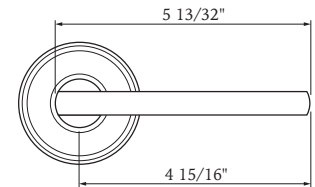

Function	Finish	CTN Qty	Item No.	List Price
Passage	Oil Rubbed Bronze (US10B)	12	BV333002	$94.00
	Satin Nickel (US15)	12	BV333001	$94.00
	Matte Black (US19)	12	BV333004	$94.00
Privacy	Oil Rubbed Bronze (US10B)	12	BV333012	$94.00
	Satin Nickel (US15)	12	BV333011	$94.00
	Matte Black (US19)	12	BV333014	$94.00
Dummy	Oil Rubbed Bronze (US10B)	12	BV333022	$47.00
	Satin Nickel (US15)	12	BV333021	$47.00
	Matte Black (US19)	12	BV333024	$47.00