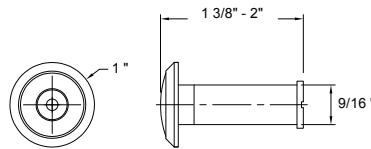

UL 200° SOLID BRASS VIEWER

Base Metal: Brass

9/16" Installation Hole

	Description	Finish	Item No.	List Price	CTN QTY	WT/ CTN
	UL Solid Brass Viewer 200°	US10B	400021	$19.60	500	22 lbs
	UL Solid Brass Viewer 200°	US15	400029	$19.60	500	22 lbs