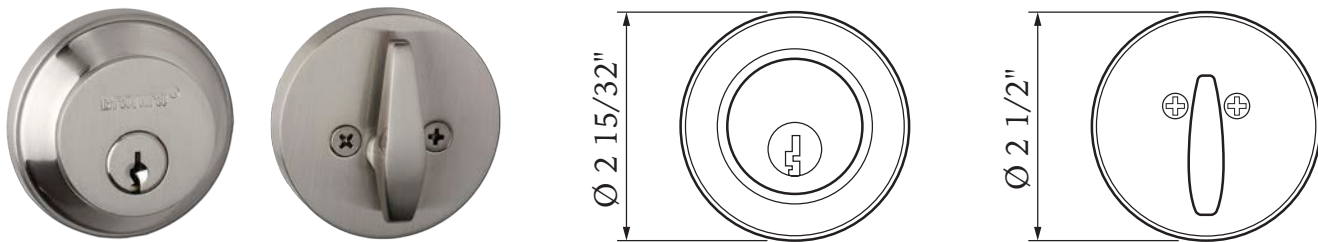

310RC ELITE DEADBOLT

Shown in Satin Nickel

Cylinder	Finish	Item No.	List Price
Single Deadbolt	Satin Nickel (US15)	BV310601	$94.00
Single Deadbolt	Oil Rubbed Bronze (US10B)	BV310602	$94.00
Single Deadbolt	Matte Black (US19)	BV310604	$94.00