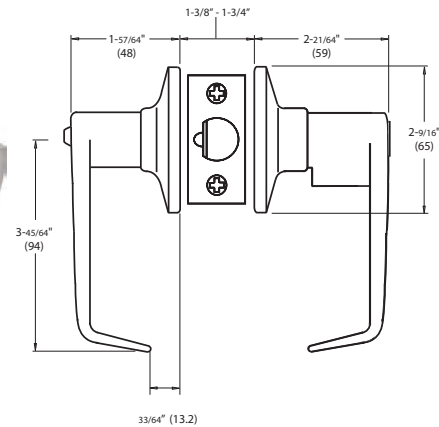

ET LEVER

Shown in Satin Nickel

ADA Compliant
Panic Proof Function

BOX PACK

Model	Function	WT/CTN	CTN QTY	US15 Satin Nickel	
500T - ET	Push Button Entrance (Panic Proof)	26 lb	20 Pcs	Item No.	D20320P
				List Price	$47.30
504T - ET	Storeroom	26 lb	20 Pcs	Item No.	D26320
				List Price	$47.30
501T - ET	Passage	23 lb	20 Pcs	Item No.	D24320
				List Price	$33.30
502TP - ET	Push Button Privacy (Panic Proof)	24 lb	20 Pcs	Item No.	D22320P
				List Price	$39.60
515T - ET	Dummy	15 lb	20 Pcs	Item No.	D25320
				List Price	$18.30