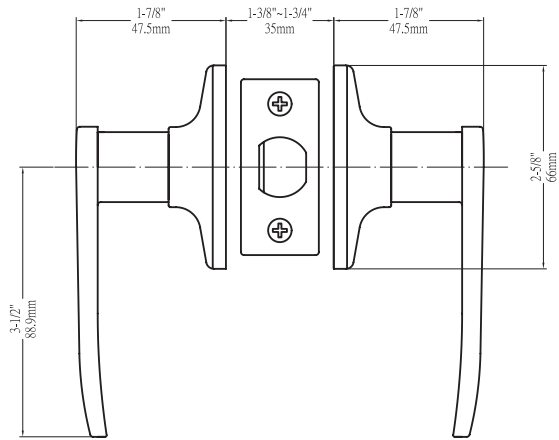

ASHEVILLE

Shown in Satin Nickel

BOX PACK

Model	Function	WT/ LB	CTN QTY	US15 Satin Nickel	
500T-AH	Entrance	35 lb	20 Pcs	Item No.	AH5101
				List Price	$42.00
501T-AH	Passage	23 lb	20 Pcs	Item No.	AH5011
				List Price	$32.00
502T-AH	Privacy	24 lb	20 Pcs	Item No.	AH5021
				List Price	$34.00
515T-AH	Dummy	15 lb	20 Pcs	Item No.	AH5051
				List Price	$17.60