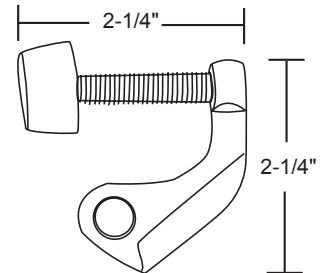

DOOR SAVER HINGE PIN DOOR STOP

DOORSAVER

Base Metal: Zinc

	Description	Finish	Item No.	List Price	CTN QTY	WT/CTN
	Door Saver Hinge Pin Door Stop	US3	402200	$2.70	100	8 lb
	Door Saver Hinge Pin Door Stop	US5	402201	$2.70	100	8 lb
	Door Saver Hinge Pin Door Stop	US26	402202	$2.70	100	8 lb
	Door Saver Hinge Pin Door Stop	US15A	402203	$2.70	100	8 lb
	Door Saver Hinge Pin Door Stop	US15	402204	$2.70	100	8 lb
	Door Saver Hinge Pin Door Stop	US10B	402199	$2.70	100	8 lb
	Door Saver Hinge Pin Door Stop	US1	402198	$2.70	100	8 lb
	Door Saver Hinge Pin Door Stop	US19	402196	$2.70	100	8 lb
	Commercial Door Saver	US3	401220	$6.10	100	10 lb
	Commercial Door Saver	US26	401202	$6.10	100	10 lb
	Commercial Door Saver	US15	401204	$6.10	100	10 lb
	Commercial Door Saver	US10B	401199	$6.10	100	10 lb