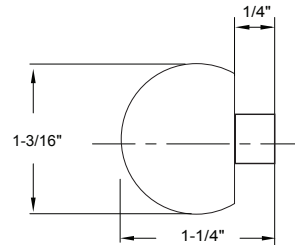

BI-FOLD DOOR KNOB

Base Metal: Zinc

	Description	Finish	Item No.	List Price	CTN QTY	WT/ CTN
	Bi-Fold Door Knob	US15	430102	$3.70	25	5 lb