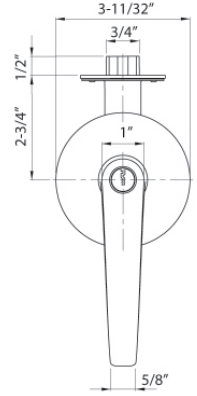

DELANEY® LEVERSETS GRADE 2

E SERIES - SD LEVER STYLE GRADE 2 HEAVY DUTY CYLINDRICAL LEVERSET

Shown in Satin Chrome

Model	Function	WT/LB	CTN QTY	Standard Cylinder		IC Core (Less Core)	
				US26D Satin Chrome	US26D IC Core Satin Chrome	US26D IC Core Satin Chrome	US26D IC Core Satin Chrome
500-E-SD	Entrance	29 lb	6 Pcs	Item No.	3S5002	3S5102	3S5102
				List Price	$135.00	$135.00	$135.00
504-E-SD	Storeroom	29 lb	6 Pcs	Item No.	3S5042	3S5142	3S5142
				List Price	$142.00	$142.00	$142.00
509-E-SD	Classroom	29 lb	6 Pcs	Item No.	3S5092	3S5192	3S5192
				List Price	$142.00	$142.00	$142.00
501-E-SD	Passage	26 lb	6 Pcs	Item No.	3S5012		
				List Price	$112.00		
502-E-SD	Privacy	26 lb	6 Pcs	Item No.	3S5022		
				List Price	$115.00		
515-E-SD	Dummy	18 lb	12 Pcs	Item No.	3S5052		
				List Price	$55.00