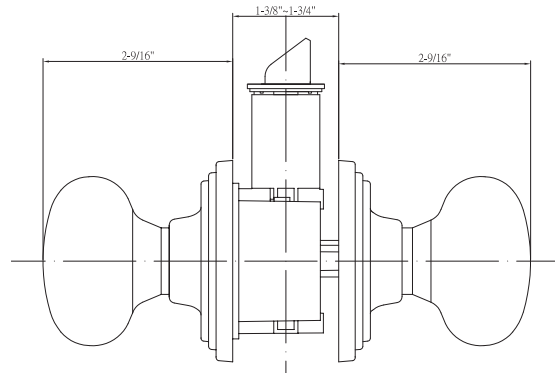

SANTO

Shown in Satin Nickel

BOX PACK

Model	Function	WT/CTN	CTN QTY		US15 Satin Nickel	US10BE Edged Bronze	US19 Matte Black
100T-SN*	Entrance	25 lb	10 Pcs	Item No.	360601	360607	360604
				List Price	$69.00	$69.00	$69.00
101T-SN	Passage	20 lb	10 Pcs	Item No.	364601	364607	364604
				List Price	$65.00	$65.00	$65.00
102T-SN	Privacy	21 lb	10 Pcs	Item No.	362601	362607	362604
				List Price	$65.00	$65.00	$65.00
115T-SN	Dummy	17 lb	20 Pcs	Item No.	365601	365607	365604
				List Price	$33.00	$33.00	$33.00

* Standard SC1 5-pin Cylinder