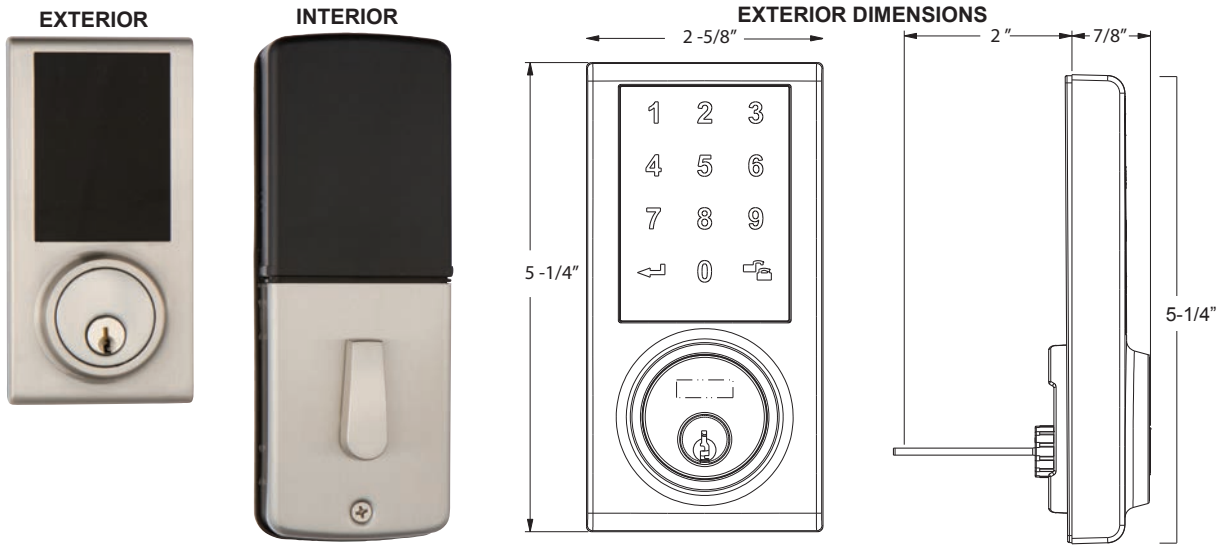

DELANEY® ELECTRONIC LOCKS

Door Prep	Cross bore: 2-1/8" Edge bore: 1" Latch face: 1" x 2-1/4"	Dimensions	Exterior Unit: 5-1/4" x 2-5/8" x 7/8" (H x W x D) Interior Unit: 7-1/2" x 2-7/8" x 1-1/16"
		Door Thickness	1-3/8" ~ 2" door
Backset	Fits 2-3/8" and 2-3/4", Adjustable	Power	6V (4 AA batteries required. Estimated battery life, 1-year)
Strike	9118R & 9117	Entry Methods	Touchscreen & Conventional Key
Throwbolt	1" for maximum security	Passcode	Maximum of 30 User Passcodes & 1 Master code supported
Cylinder	KW1 5-pin standard. SC1 5-pin optional. Packed KD.		

KP300 ELECTRONIC TOUCHPAD DEADBOLT

Shown in Satin Nickel

Model	Function	WT/ CTN	CTN QTY	Finish				
				US15 Satin Nickel	US26 Bright Chrome	US19 Matte Black	US12P Tuscany Bronze	
KP300	Electronic Deadbolt	19 lb	12 Pcs	Item No.	301671	301676	301679	301677
				List Price	$221.00	$221.00	$221.00	$221.00