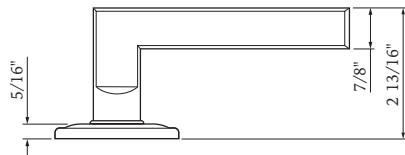

333B ATLANTA LEVER

Shown in Satin Nickel
with Round Trim