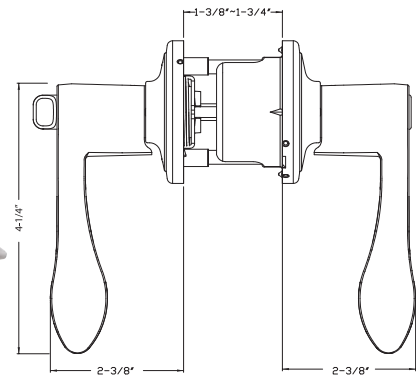

Specifications

Door Prep	Cross bore: 2-1/8" Edge bore: 1" Latch face: 1" x 2-1/4"	Latches	Entrance: 2-3/8" and 2-3/4" 6-way adjustable Passage/Privacy: 2-3/8" and 2-3/4" 6-way adjustable Faceplate: 1" x 2-1/4" round corner Bolt: 1/2" throw
Backset	Fits 2-3/8" and 2-3/4"	Strikes	1-3/4" x 2-1/4" full lip round corner (9103)
Door Thickness	1-3/8" ~ 1-3/4" door standard	Wood Screws	Combination screws that suit both wood or metal door mounting
Cylinder	SC1 5-pin standard. Entries packed KA4 KW1 5-pin optional	Grade 2 Features	Concealed screws, Panic Proof, UL Rated, Full Protection Collar
Door Handing	Reversible Lever Handing required for all functions		

LASHBROOK

Shown in Satin Nickel

VISUAL PACK

Model	Function	WT/CTN	CTN QTY		US15 Satin Nickel	US19 Matte Black	US12P Tuscany Bronze
500TT-LB-G2	Entrance	24 lb	12 Pcs	Item No.	320820	320829	320827
				List Price	$71.90	$78.00	$78.00
501TT-LB-G2	Passage	22 lb	12 Pcs	Item No.	324820	324829	324827
				List Price	$54.00	$60.00	$60.00
502TT-LB-G2	Privacy	22 lb	12 Pcs	Item No.	322820	322829	322827
				List Price	$55.00	$61.00	$61.00
515TT-LB-G2	Dummy (Pair)	21 lb	12 Pcs	Item No.	325820	325829	325827
				List Price	$54.00	$60.00	$60.00