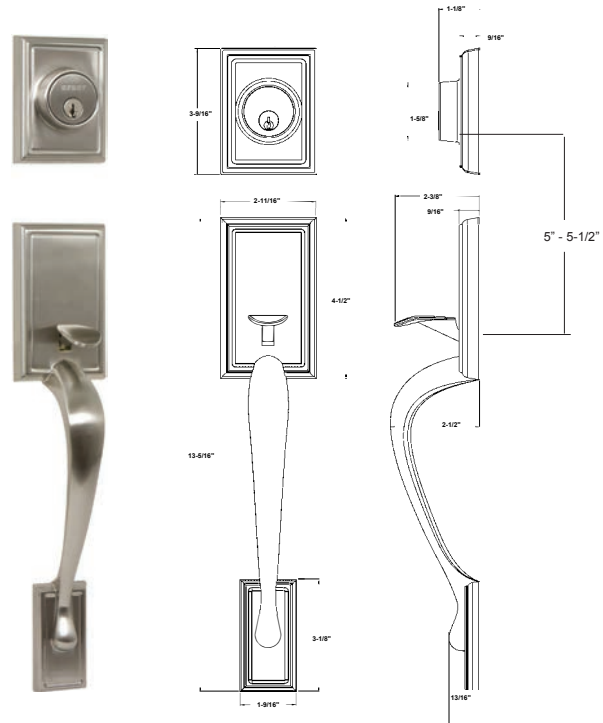

KELLINGTON

Shown in Satin Nickel

BOX PACK

Model	Function	WT/CTN	CTN QTY	US15 Satin Nickel	US19 Matte Black	US12P Tuscany Bronze	
400-KN	Single Cylinder	33 lbs	10 Pcs	Item No.	240600	240607	
				List Price	$165.60	$186.90	$186.90
405-KN	Dummy	33 lbs	10 Pcs	Item No.	240601	240617	
				List Price	$149.30	$167.90	$167.90