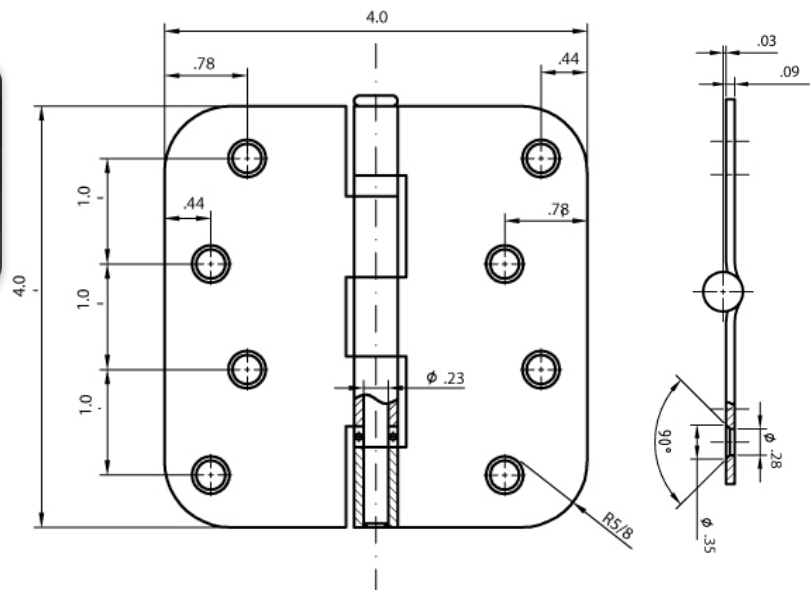

Description	Radius	US3	US10B	US15	
		Bright Brass	Oil Rubbed Bronze	Satin Nickel	
4" x 4" Ball Bearing Hinge	5/8"	Item No.	RH7503	RH7510	RH7515
		List Price	$12.15	$12.15	$12.15