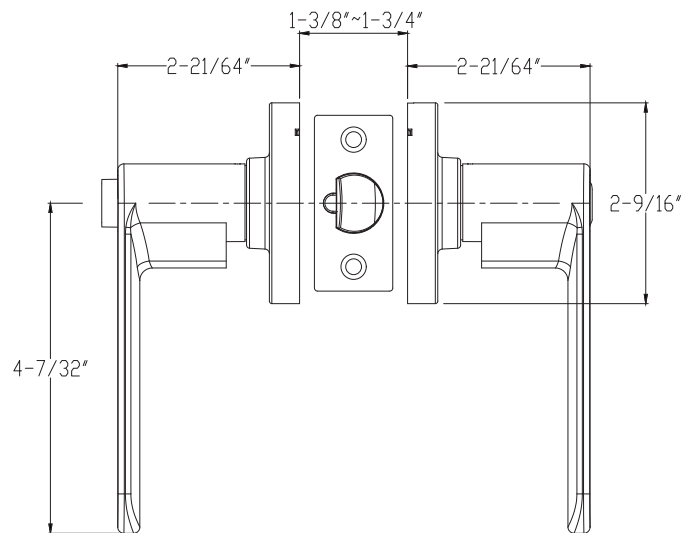

VL LEVER

Shown in Satin Nickel

BOX PACK

Model	Function	WT/LB	CTN QTY		US15 Satin Nickel
500T-VL	Entrance (Panic Proof)	23 lb	10 Pcs	Item No.	D54501
				List Price	$53.60
501T-VL	Passage	23 lb	10 Pcs	Item No.	D54511
				List Price	$43.30
502T-VL	Privacy (Panic Proof)	24 lb	10 Pcs	Item No.	D54521
				List Price	$45.60
515T-VL	Dummy	23 lb	10 Pcs	Item No.	D54551
				List Price	$22.00