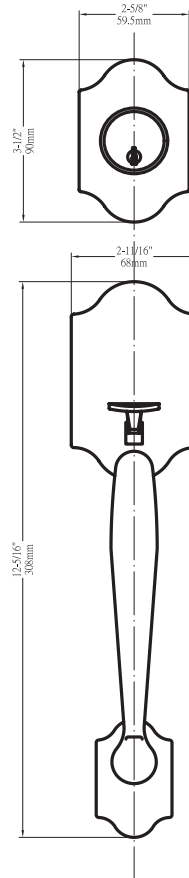

CALLAN® ENTRANCE HANDLESETS

BY DELANEY®

Specifications

Door Prep	Deadbolt cross bore: 2-1/8" Handleset cross bore: 2-1/8" Edge bore: 1" Latch face: 1" x 2-1/4" Mounting bore distance (center to center): 5" - 5-1/2" recommended	Latches	Upper: 2-3/8" and 2-3/4" adjustable (9092) Faceplate: 1" x 2-1/4" round corner Bolt: 1" Bolt with hardened steel rod Lower: 2-3/8" and 2-3/4" adjustable (9074) (for lever and knob) Faceplate: 1" x 2-1/4" round corner Bolt: Solid brass 1/2" throw
Backset	Fits 2-3/8" and 2-3/4"	Strikes	Deadbolt: 2-1/4" full lip round corner (9113 & 9117) Thumbpiece: 2-1/4" full lip round corner (9103)
Door Thickness	1-3/8" ~ 1-3/4" door standard 2-1/4" Ext. Kit available	Wood Screws	Combination screws that suit both wood or metal door mounting
Cylinder	KW1 5-pin standard; SC1 5-pin optional Handlesets packed KD	Door Handing	Specify handing when ordering lever as interior option

CHATHAM

Shown in Satin Nickel

BOX PACK

Handleset pricing includes interior knob or lever. Specify when ordering.

Model	Function	WT/ CTN	CTN QTY	US15	US10B	US10BE	US19	
				Satin Nickel	Oil Rubbed Bronze	Edged Bronze	Matte Black	
400-CT	Single Cylinder	33 lb	10 Pcs	Item No.	KA6001	KA6000	KA6007	KA6004
				List Price	$147.00	$162.00	$162.00	$162.00
405-CT	Dummy	30 lb	10 Pcs	Item No.	KA6051	KA6050	KA6057	KA6054
				List Price	$143.00	$143.00	$143.00	$143.00