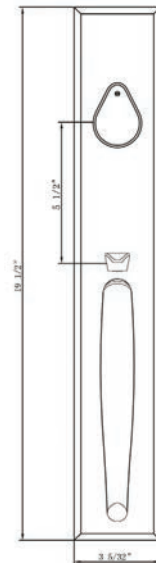

## 980G-1-CHARLESTON

Handleset with

**615** Interior Plate and

**939** Interior Lever\*

Shown in Satin Nickel

\*More Interior Options Available

Function	CTN Qty	US10B Oil Rubbed Bronze		US15 Satin Nickel		US19 Matte Black		US26 Bright Chrome	
		Item No.		Item No.		Item No.		Item No.	
Single Cylinder	2	Item No.	BV980001939 (R/L)	BV980000939 (R/L)	BV980005939 (R/L)	BV980003939 (R/L)			
		List Price	\$507.00	\$507.00	\$507.00	\$507.00			
Dummy	2	Item No.	BV980011	BV989910	BV980015	BV980013			
		List Price	\$507.00	\$507.00	\$507.00	\$507.00			