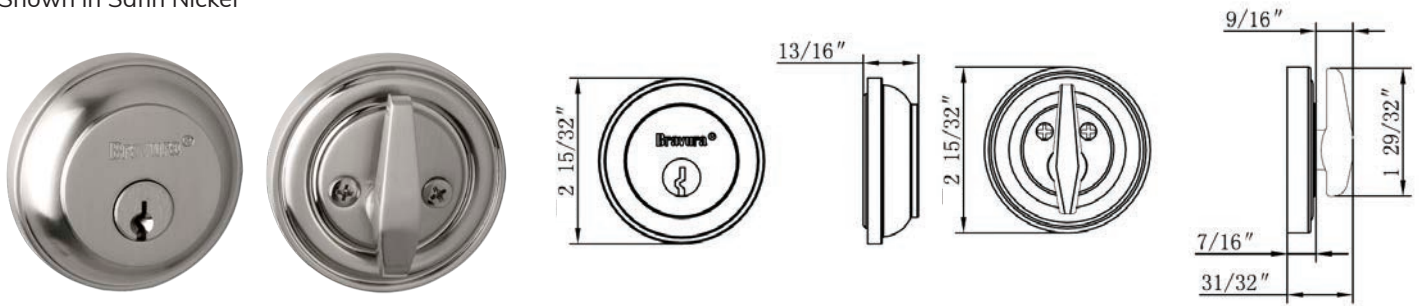

ELITE SERIES DEADBOLTS

310B ELITE DEADBOLT

Shown in Satin Nickel

Cylinder	Finish	Item No.	List Price
Single Deadbolt	Satin Nickel (US15)	BV310001	$94.00
Single Deadbolt	Oil Rubbed Bronze (US10B)	BV310002	$94.00
Single Deadbolt	Matte Black (US19)	BV310004	$94.00