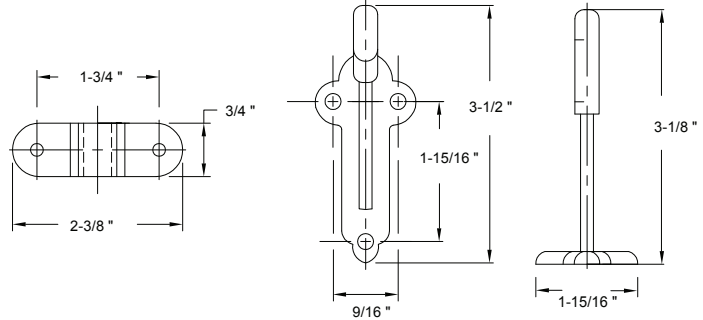

HEAVY DUTY 3 1/2" HANDRAIL BRACKET

Base Metal: Zinc

	Description	Finish	Item No.	List Price	CTN QTY	WT/ CTN
	3 1/2" Heavy Duty Hand Rail Bracket	US3	406152	$6.30	200	53 lbs
	3 1/2" Heavy Duty Hand Rail Bracket	US15	406159	$6.30	200	53 lbs
	3 1/2" Heavy Duty Hand Rail Bracket	US10B	406150	$6.30	200	53 lbs
	3 1/2" Heavy Duty Hand Rail Bracket	US19	406154	$6.30	200	53 lbs