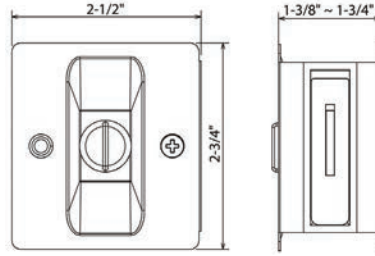

TRADITIONAL SQUARE SLIDING POCKET DOOR LOCKS

Requires Door Edge Prep

Passage Shown

Privacy Shown

Base Metal: Zinc

Function	WT/LB	CTN QTY		US15 Satin Nickel	US3 Bright Brass	US5 Antique Brass	US26 Bright Chrome	US10B Oil Rubbed Bronze	US12P Tuscany Bronze	US19 Matte Black
Passage	5 lb	10 Pcs	Item No.	270209	270203	270205	270206	270210	270211	270214
			List Price	$16.00	$16.00	$16.00	$16.00	$16.00	$16.00	$16.00
Privacy	5 lb	10 Pcs	Item No.	270109	270103	270105	270106	270110	270111	270114
			List Price	$18.00	$18.00	$18.00	$18.00	$18.00	$18.00	$18.00