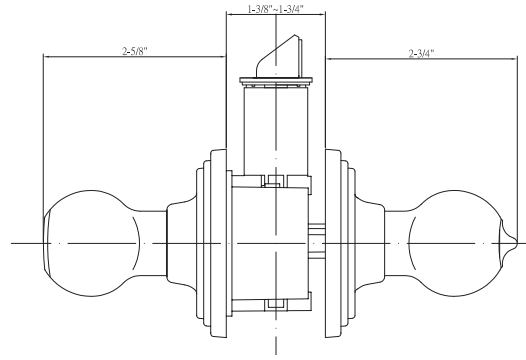

CANOVA

Shown in Satin Nickel

BOX PACK

Model	Function	WT/CTN	CTN QTY		US15 Satin Nickel	US10BE Edged Bronze	US19 Matte Black
100T-CN*	Entrance	25 lb	10 Pcs	Item No.	360501	360507	360504
				List Price	$69.00	$69.00	$69.00
101T-CN	Passage	20 lb	10 Pcs	Item No.	364501	364507	364504
				List Price	$65.00	$65.00	$65.00
102T-CN	Privacy	21 lb	10 Pcs	Item No.	362501	362507	362504
				List Price	$65.00	$65.00	$65.00
115T-CN	Dummy	17 lb	20 Pcs	Item No.	365501	365507	365504
				List Price	$33.00	$33.00	$33.00

* Standard SC1 5-pin Cylinder