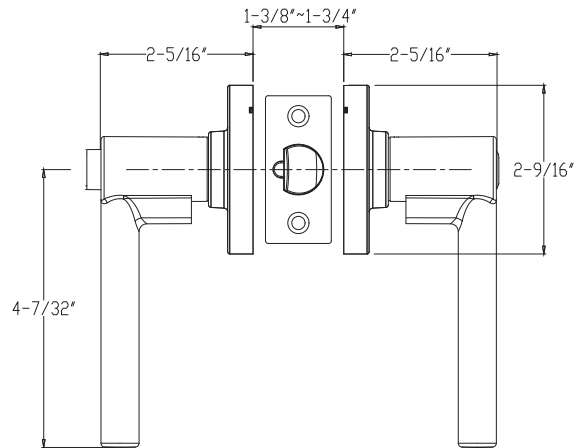

RD LEVER

Shown in Satin Nickel

ADA Compliant
Panic Proof Function

BOX PACK

Model	Function	WT/LB	CTN QTY		US15 Satin Nickel	US26 Bright Chrome	US19 Matte Black
500T-RD	Entrance (Panic Proof)	26 lb	10 Pcs	Item No.	D50501	D50506	D50509
				List Price	$52.00	$52.00	$57.00
501T-RD	Passage	23 lb	10 Pcs	Item No.	D50511	D50516	D50519
				List Price	$38.60	$38.60	$46.60
502T-RD	Privacy (Panic Proof)	24 lb	10 Pcs	Item No.	D50521	D50526	D50529
				List Price	$42.00	$42.00	$48.60
515T-RD	Dummy	24 lb	20 Pcs	Item No.	D50551	D50556	D50559
				List Price	$22.30	$22.30	$23.00