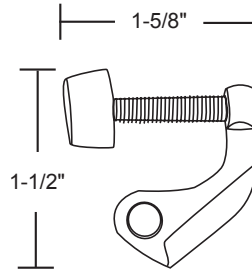

DOOR SAVER HINGE PIN DOOR STOP

DOORSAVER

Base Metal: Zinc

	Description	Finish	Item No.	List Price	CTN QTY	WT/CTN
	Door Saver Hinge Pin Door Stop	US3	402200	$2.70	100	8 lb
	Door Saver Hinge Pin Door Stop	US5	402201	$2.70	100	8 lb
	Door Saver Hinge Pin Door Stop	US26	402202	$2.70	100	8 lb
	Door Saver Hinge Pin Door Stop	US15A	402203	$2.70	100	8 lb
	Door Saver Hinge Pin Door Stop	US15	402204	$2.70	100	8 lb
	Door Saver Hinge Pin Door Stop	US10B	402199	$2.70	100	8 lb
	Door Saver Hinge Pin Door Stop	US1	402198	$2.70	100	8 lb
	Door Saver Hinge Pin Door Stop	US19	402196	$2.70	100	8 lb
	Commercial Door Saver	US3	401220	$6.10	100	10 lb
	Commercial Door Saver	US26	401202	$6.10	100	10 lb
	Commercial Door Saver	US15	401204	$6.10	100	10 lb
	Commercial Door Saver	US10B	401199	$6.10	100	10 lb