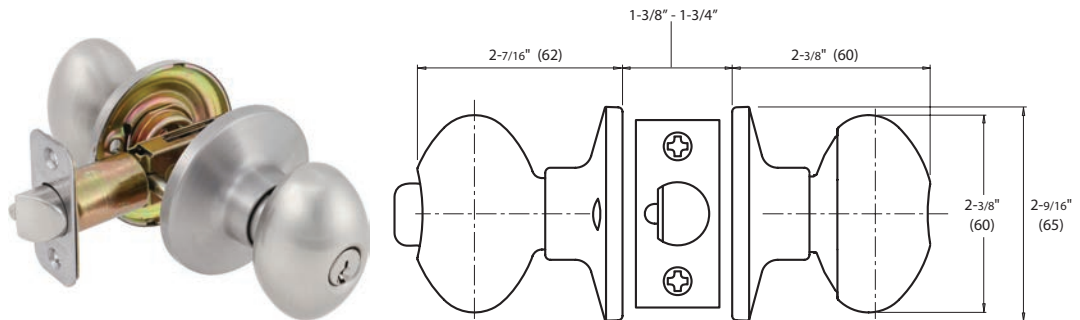

DERBY

Shown in Satin Nickel

BOX PACK

Model	Function	WT/LB	CTN QTY		US15 Satin Nickel	US12P Tuscany Bronze
100T - RB	Entrance	27 lb	20 Pcs	Item No.	D11820	D11827
				List Price	$32.60	$35.60
101T - RB	Passage	22 lb	20 Pcs	Item No.	D14820	D14827
				List Price	$26.00	$29.30
102T - RB	Privacy	22 lb	20 Pcs	Item No.	D12820	D12827
				List Price	$26.90	$30.30
115T - RB	Dummy	9 lb	20 Pcs	Item No.	D15820	D15827
				List Price	$11.90	$13.00