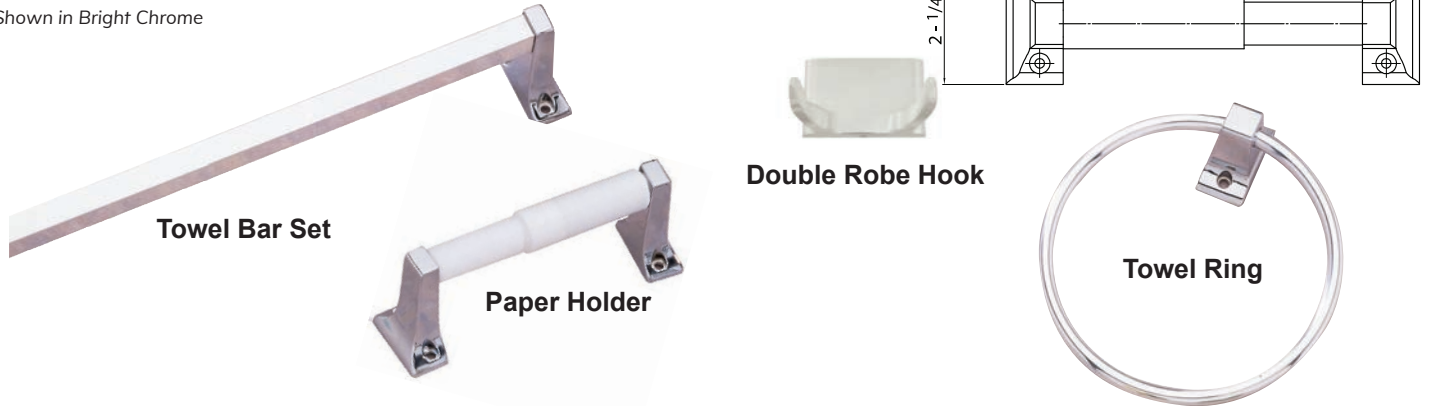

200 SERIES-CONGAREE BATHROOM ACCESSORIES

Shown in Bright Chrome

DESCRIPTION	WT/LB	CT/QTY	US26 Bright Chrome	
Paper Holder (White Plastic Roller)	25 lb	50 Pcs	Item No.	501001B
			List Price	$6.00
Towel Ring	11 lb	50 Pcs	Item No.	501022
			List Price	$5.00
24" Towel Bar Set	26 lb	50 Pcs	Item No.	501024K
			List Price	$8.00
Towel Bar Post Only	15 lb	50 Pcs	Item No.	501100
			List Price	$5.70
3/4" x 18" Towel Bar Only	11 lb	50 Pcs	Item No.	582118
			List Price	$2.40
3/4" x 24" Towel Bar Only	12 lb	50 Pcs	Item No.	582124
			List Price	$3.30
Double Robe Hook	18 lb	50 Pcs	Item No.	501012
			List Price	$3.00

MEDICINE CABINETS

~~SPECIFICATIONS~~

- Recessed Mounting -
- Rough Opening 13-1/2" x 17-1/2"

DESCRIPTION	SIZE	CT/QTY	WT/CTN		
Satin Satin Stainless Steel Framed Medicine Cabinet	16" x 20"	1 Pcs	9 lb	Item No.	500001
				List Price	$61.60
Beveled Edge Mirror Medicine Cabinet	16" x 22"	1 Pcs	9 lb	Item No.	500002
				List Price	$87.35