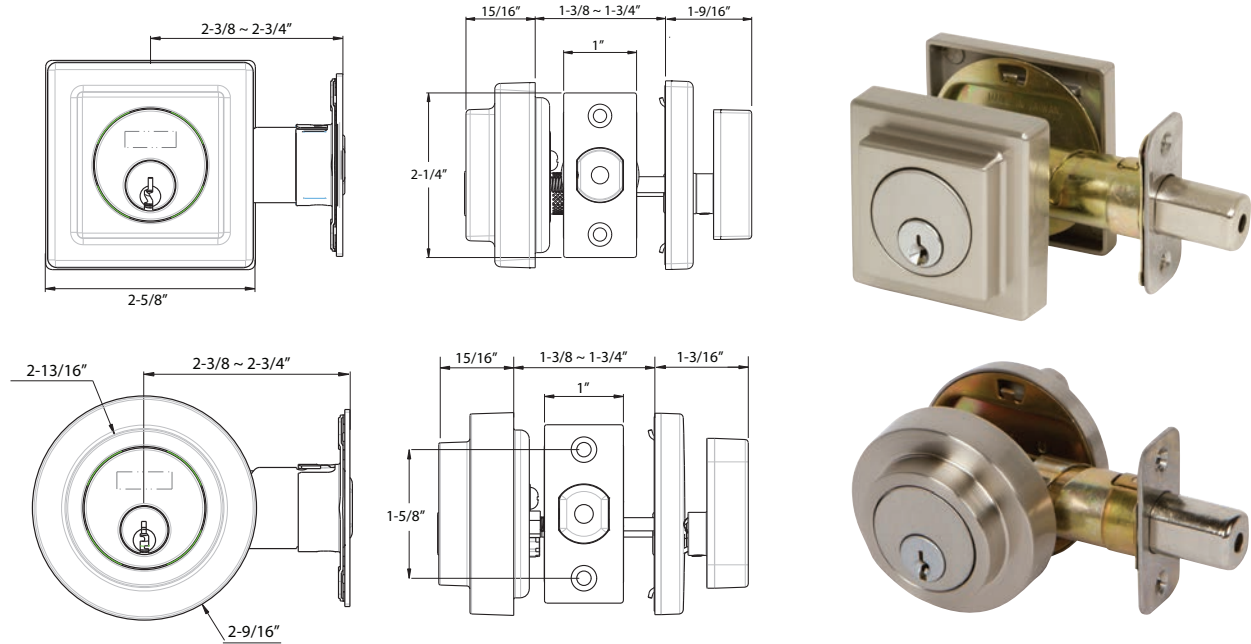

Specifications

Door Prep	Cross bore: 2-1/8" Edge bore: 1" Latch face: 1" x 2-1/4"	Latches	2-3/8" and 2-3/4" adjustable (9092) Faceplate: 1" x 2-1/4" round corner Bolt: Brass with hardened steel rod. Full 1" throw
Backset	Fits 2-3/8" and 2-3/4"	Strikes	1-3/4" x 2-1/4" Rd and Sq Corner (9113 and 9117) Includes Reinforcement Strike
Door Thickness	1-3/8" ~ 1-3/4" door standard, 2-1/4" Ext. Kit Available	Wood Screws	Combination screws that suit both wood or metal door mounting. Includes 3" Security Screws
Cylinder	KW1 5-Pin standard / SC1 5-pin Optional Deadbolts packed KA4		

CONTEMPORARY DEADBOLTS

Shown in Satin Nickel

BOX PACK

Model	Function	WT/LB	CTN QTY		US15 Satin Nickel	US26 Bright Chrome	US19 Matte Black	US12P Tuscany Bronze
200-LTS	Square Single Cylinder	20 lb	12 Pcs	Item No.	355001	355006	355009	355007
				List Price	$58.90	$58.90	$64.30	$64.30
205-LTS	Square One-Sided (Half Bore)	13 lb	12 Pcs	Item No.	353001	353006	353009	—
				List Price	$38.95	$38.95	$42.95	
200-LTR	Round Single Cylinder	20 lb	12 Pcs	Item No.	345001	—	345009	—
				List Price	$56.30		$58.50