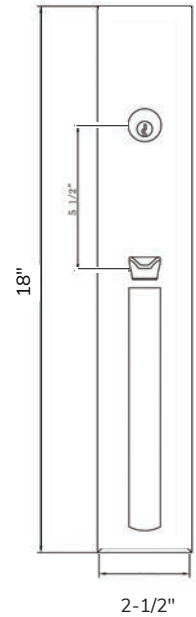

## 973-MONTGOMERY

Handleset with

**672** Interior Plate and

**906** Interior Knob\*

Shown in Satin Brass

\*More Interior Options Available

Function	CTN Qty		US10B Oil Rubbed Bronze	US15 Satin Nickel	US19 Matte Black	US26 Bright Chrome	US4 Satin Brass
Single Cylinder	2	Item No.	BV973002906R	BV973001906R	BV973005906R	BV973003906R	BV973004906R
		List Price	\$507.00	\$507.00	\$507.00	\$507.00	\$507.00
Dummy	2	Item No.	BV973012	BV973011	BV973015	BV973013	BV973014
		List Price	\$507.00	\$507.00	\$507.00	\$507.00	\$507.00