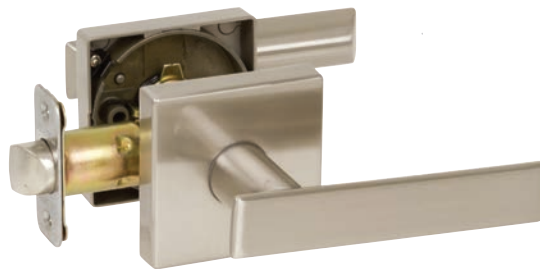

KIRA

Shown in Satin Nickel

ADA Compliant
Panic Proof Function

BOX PACK

Model	Function	WT/LB	CTN QTY	US15 Satin Nickel		US26 Bright Chrome		US19 Matte Black		US12P Tuscany Bronze	
				Item No.	List Price	Item No.	List Price	Item No.	List Price	Item No.	List Price
501T-KR	Passage	23 lb	10 Pcs	352511	$70.00	352516	$70.00	352519	$76.90	352517	$76.90
502T-KR	Privacy (Panic Proof)	23 lb	10 Pcs	352521L/R	$75.00	352526L/R	$75.00	353529L/R	$80.60	352527L/R	$80.60
515T-KR	Dummy	24 lb	20 Pcs	352551	$34.30	352556	$34.30	352559	$37.60	352557	$37.60