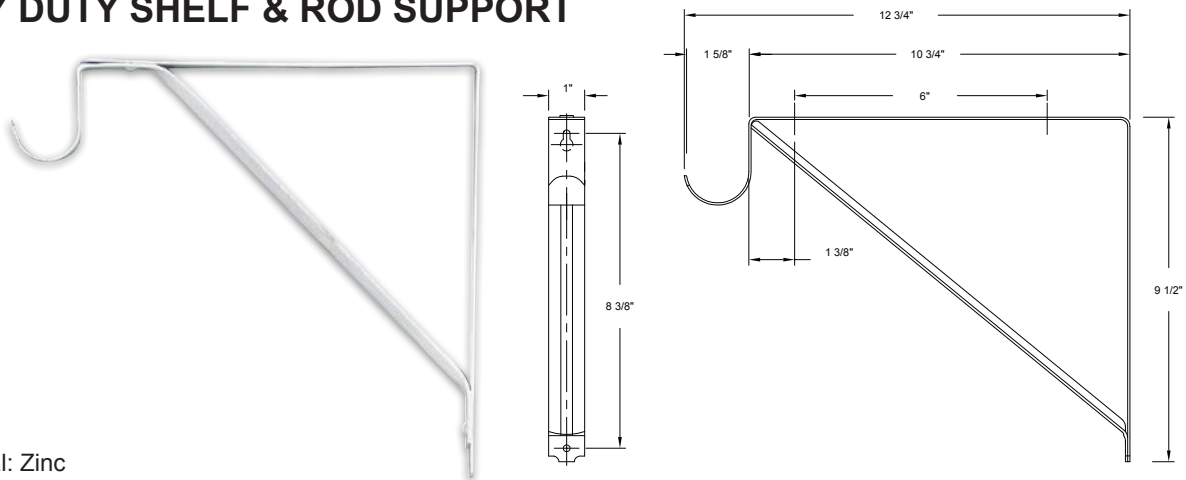

HEAVY DUTY SHELF & ROD SUPPORT

Base Metal: Zinc

	Description	Finish	Item No.	List Price	CTN QTY	WT/CTN
	H.D. Shelf & Rod Support (Sold in carton quantities only)	US1	474700	$4.00	20	20 lb
	H.D. Adjustable Shelf Support Bracket	US1	474800	$3.30	20	20 lb