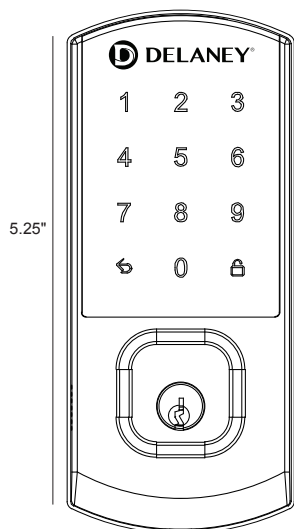

## SMART LOCK

WITH BLUETOOTH AND WIF-FI TECHNOLOGY

EXTERIOR

INTERIOR

WI-FI GATEWAY

2.5"

2.625"

5.25"