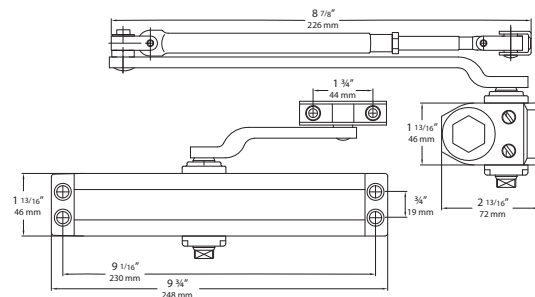

4400 SERIES DOOR CLOSER

Power Size 1-4 (Preset Size 2)

UL LISTED

10 YEAR WARRANTY

Model	WT/CTN	QTY/CTN	Aluminum Painted	Dark Bronze Painted	
4400 Series Door Closer with Standard Full Cover	62 lb	10 Pcs	Item No. 604410	604411	
			List Price	$115.00	$121.00