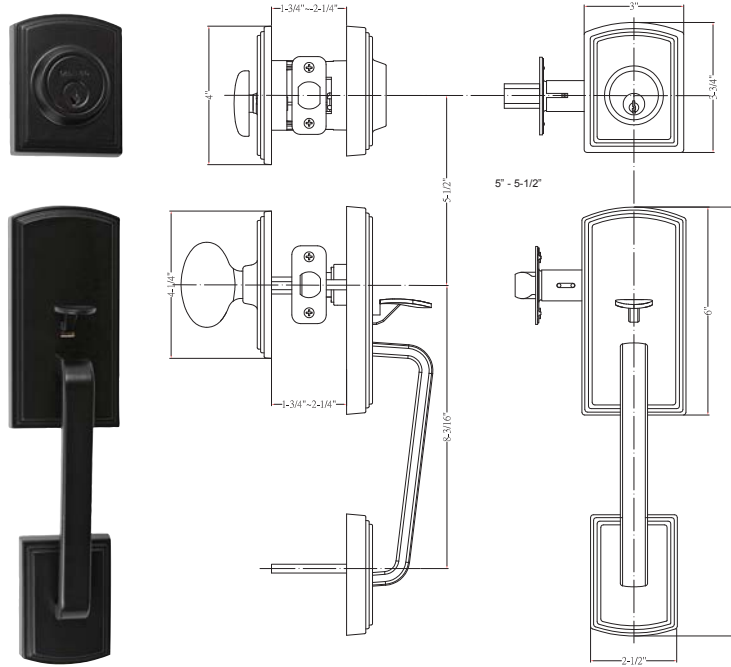

VISCONTI

Shown in Matte Black

BOX PACK

Handleset pricing includes interior knob or lever.

Model	Function	WT/ CTN	CTN QTY	US15 Satin Nickel	US10BE Edged Bronze	US19 Matte Black	
400-VN	Single Cylinder	35 lb	4 Pcs	Item No.	374001	374007	374004
				List Price	$217.00	$217.00	$217.00
405-VN	Dummy	31 lb	4 Pcs	Item No.	374051	374057	374054
				List Price	$215.00	$215.00	$215.00