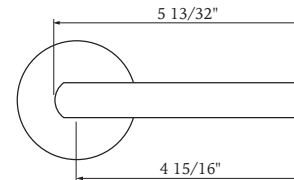

338RC CARY LEVER

Shown in Satin Nickel
with Round Trim

Function	Finish	CTN Qty	Item No.	List Price
Passage	Oil Rubbed Bronze (US10B)	12	BV338602	$94.00
	Satin Nickel (US15)	12	BV338601	$94.00
Privacy	Oil Rubbed Bronze (US10B)	12	BV338612	$94.00
	Satin Nickel (US15)	12	BV338611	$94.00
Dummy	Oil Rubbed Bronze (US10B)	12	BV338622	$47.00
	Satin Nickel (US15)	12	BV338621	$47.00

338SC FAYETTEVILLE LEVER

Shown in Satin Nickel
with Square Trim

Function	Finish	CTN Qty	Item No.	List Price
Passage	Oil Rubbed Bronze (US10B)	12	BV333002	$94.00
	Satin Nickel (US15)	12	BV333001	$94.00
	Matte Black (US19)	12	BV333004	$94.00
Privacy	Oil Rubbed Bronze (US10B)	12	BV333012	$94.00
	Satin Nickel (US15)	12	BV333011	$94.00
	Matte Black (US19)	12	BV333014	$94.00
Dummy	Oil Rubbed Bronze (US10B)	12	BV333022	$47.00
	Satin Nickel (US15)	12	BV333021	$47.00
	Matte Black (US19)	12	BV333024	$47.00