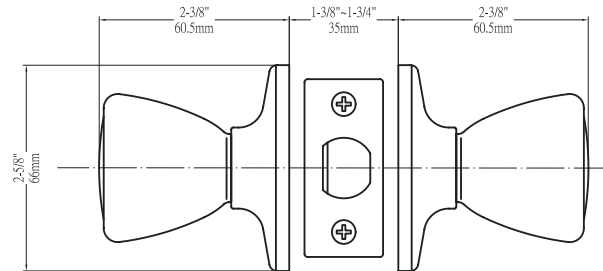

Latches (For Round Trim)	Entrance: 2-3/8" and 2-3/4" adjustable (9073) Passage/Privacy: 2-3/8" & 2-3/4" adjustable (9074) Faceplate: 1" x 2-1/4" round corner Bolt: 1/2" throw	Latches (For Square Trim)	Entrance: 2-3/8" and 2-3/4" adjustable (C9060 R/S) Passage/Privacy: 2-3/8" and 2-3/4" adj. (C9064 R/S) Faceplate: 1" x 2-1/4" Rd. and Sq. corner Bolt: 1/2" throw
Cylinder (For Round Trim)	For Round Trim Knobs - KW1 5-pin standard; SC1 5-pin optional / Entries packed KA5	Cylinder (For Square Trim)	For Square Trim Knobs - SC1 5-pin standard; KW1 5-pin optional / Entries packed KA5
Door Thickness	1-3/8" ~ 1-3/4" door standard 2-1/4" Ext. Kit available	Backset	Fits 2-3/8" and 2-3/4"
Wood Screws	Combination screws that suit both wood or metal door mounting	Strikes	Round - 1-3/4" x 2-1/4" full lip round corner (9103) Square - 1-3/4" x 2-1/4" full lip Rd. and Sq. corner (9103 & 9102)
Door Prep	Cross bore: 2-1/8" | Edge bore: 1" | Latch face: 1" x 2-1/4"		

BRAYDEN

Shown in Satin Nickel

BOX PACK

Model	Function	WT/ LB	CTN QTY		US3 Bright Brass	US15 Satin Nickel
100T-BR	Entrance	27 lb	20 Pcs	Item No.	KA1003	KA1001
				List Price	$24.60	$26.00
101T-BR	Passage	22 lb	20 Pcs	Item No.	KA1013	KA1011
				List Price	$18.00	$19.00
102T-BR	Privacy	22 lb	20 Pcs	Item No.	KA1023	KA1021
				List Price	$20.60	$22.00
115T-BR	Dummy	9 lb	20 Pcs	Item No.	KA1053	KA1051
				List Price	$8.60	$10.00
300T-BR	Combo	54 lb	10 Pcs	Item No.	KA3003	KA3001
				List Price	$45.60	$48.00

VISUAL PACK

Model	Function	WT/ LB	CTN QTY		US3 Bright Brass	US15 Satin Nickel
VP-100T-BR	Entrance	27 lb	16 Pcs	Item No.	VPKA1003	VPKA1001
				List Price	$25.60	$27.00
VP-101T-BR	Passage	23 lb	16 Pcs	Item No.	VPKA1013	VPKA1011
				List Price	$19.00	$20.00
VP-102T-BR	Privacy	24 lb	16 Pcs	Item No.	VPKA1023	VPKA1021
				List Price	$21.60	$23.00
VP-115T-BR	Dummy (Pair)	24 lb	16 Pcs	Item No.	VPKA1053	VPKA1051
				List Price	$9.60	$11.00
VP-300T-BR	Combo	27 lb	6 Pcs	Item No.	VPKA3003	VPKA3001
				List Price	$46.60	$49.00