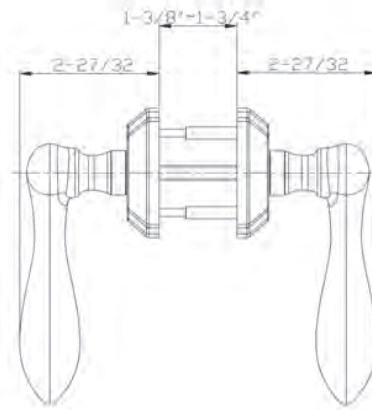

Specifications

Door Prep	Cross bore: 2-1/8" Edge bore: 1" Latch face: 1" x 2-1/4"	Latches	Entrance: 2-3/8" & 2-3/4" adjustable (9050R) Passage/Privacy: 2-3/8" & 2-3/4" adjustable (9079R) Faceplate: 1" x 2-1/4" round corner Bolt: 1/2" Solid Brass throw
Backset	Fits 2-3/8" and 2-3/4"	Strikes	1-3/4" x 2-1/4" full lip round corner (9103)
Door Thickness	1-3/8" ~ 1-3/4" door standard.	Wood Screws	Combination screws that suit both wood or metal door mounting
Cylinder	SC4 6-pin standard. KW1 5-Pin Optional. SC1 5-Pin Optional. Entries packed KA4	Door Handing	Specify LH or RH for Entry and Dummy. Privacy and Passage functions are Reversible

TIARA

Shown in Aged Black

Square

Model	Function	WT/CTN	CTN QTY	ABR Aged Bronze		ABK Aged Black	
				Item No.	List Price	Item No.	List Price
500T-TI	Entrance	20 Lbs	4 Pcs	691600S (L/R)	$224.00	691609S (L/R)	$224.00
				List Price		List Price	
501T-TI	Passage	28 Lbs	6 Pcs	694600S	$185.00	694609S	$185.00
				List Price		List Price	
502T-TI	Privacy	28 Lbs	6 Pcs	692600S	$186.00	692609S	$186.00
				List Price		List Price	
515TB-TI	Dummy	24 Lbs	12 Pcs	695600S (L/R)	$93.00	695609S (L/R)	$93.00
				List Price		List Price