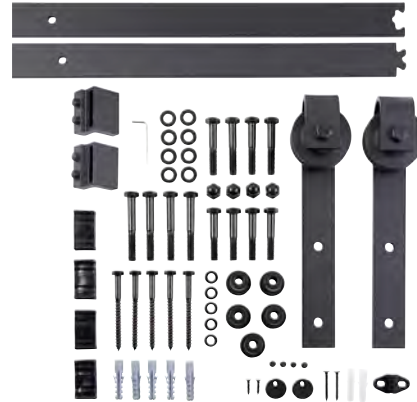

DELANEY® SPLIT TRACK

Each Split Track Series Includes:

- Two Hangers with Quiet Bearing Wheels
- Two Steel Tracks (Pre-drilled)
- Standoffs and Lag Bolts (6'- 5ct bolts and 8'- 5ct bolts)
- Two Door Stops
- One Door T-Guide
- Anti-Jump Discs
- Bolts, Nuts, and Washers

Weight Limit:
330 lb per set