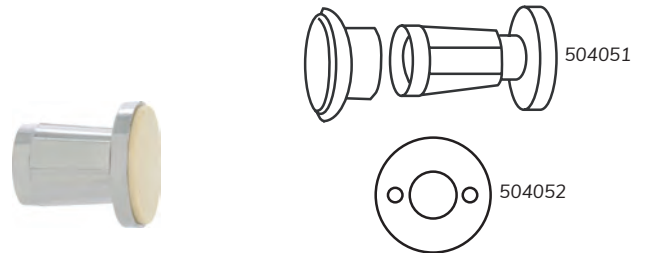

Description	Finish	SIZE	CTN QTY	WT/CTN	Item No.	List Price
Shower Rod Set w/ Adj. Flange	US26	5 FT	50	33 lb	504050K	$12.95
Adj. Shower Rod Flange Only	US26		50	6 lb	504051	$3.30
Exposed Screw Flange Only	US26		50	6 lb	504052	$9.30
Satin Aluminum Shower Rod Only	US26	5 Ft	50	27 lb	504005	$10.20
Satin Aluminum Shower Rod Only	US26	6 Ft	50	30 lb	504006	$12.30

STAINLESS GRAB BARS (CONCEALED SCREW FLANGE)

Hospitality & Public Washroom
Accessories Available
Please call for additional sizes

ADA Compliant