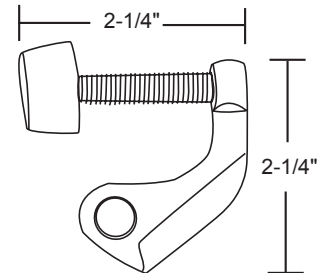

DOOR SAVER HINGE PIN DOOR STOP

DOOR SAVER

Base Metal: Zinc

	Description	Finish	Item No.	List Price	CTN QTY	WT/CTN
	Door Saver Hinge Pin Door Stop	US3	402200	$2.70	100	8 lb
	Door Saver Hinge Pin Door Stop	US5	402201	$2.70	100	8 lb
	Door Saver Hinge Pin Door Stop	US26	402202	$2.70	100	8 lb
	Door Saver Hinge Pin Door Stop	US15A	402203	$2.70	100	8 lb
	Door Saver Hinge Pin Door Stop	US15	402204	$2.70	100	8 lb
	Door Saver Hinge Pin Door Stop	US10B	402199	$2.70	100	8 lb
	Door Saver Hinge Pin Door Stop	US1	402198	$2.70	100	8 lb
	Door Saver Hinge Pin Door Stop	US19	402196	$2.70	100	8 lb
	Commercial Door Saver	US3	401220	$6.10	100	10 lb
	Commercial Door Saver	US26	401202	$6.10	100	10 lb
	Commercial Door Saver	US15	401204	$6.10	100	10 lb
	Commercial Door Saver	US10B	401199	$6.10	100	10 lb