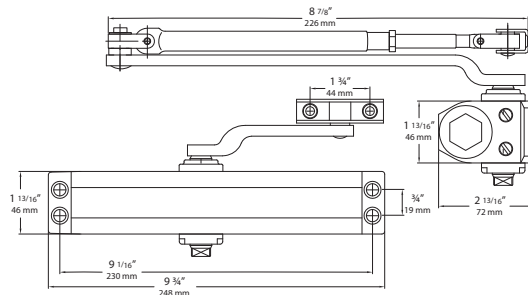

4400 SERIES DOOR CLOSER

Power Size 1-4 (Preset Size 2)

UL LISTED

10 YEAR WARRANTY

Model	WT/CTN	QTY/CTN	Aluminum Painted	Dark Bronze Painted	
4400 Series Door Closer with Standard Full Cover	62 lb	10 Pcs	Item No. 604410	604411	
			List Price	$115.00	$121.00