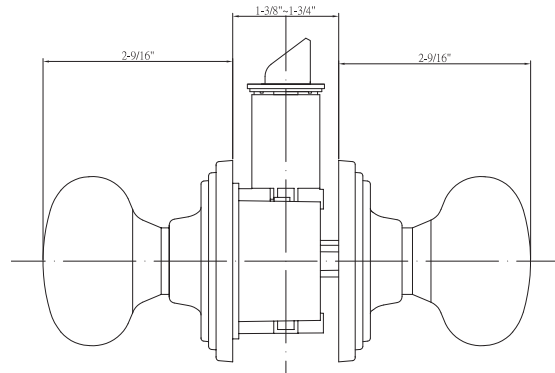

SANTO

Shown in Satin Nickel

BOX PACK

Model	Function	WT/ CTN	CTN QTY		US15 Satin Nickel	US10BE Edged Bronze	US19 Matte Black
100T-SN*	Entrance	25 lb	10 Pcs	Item No.	360601	360607	360604
				List Price	$69.00	$69.00	$69.00
101T-SN	Passage	20 lb	10 Pcs	Item No.	364601	364607	364604
				List Price	$65.00	$65.00	$65.00
102T-SN	Privacy	21 lb	10 Pcs	Item No.	362601	362607	362604
				List Price	$65.00	$65.00	$65.00
115T-SN	Dummy	17 lb	20 Pcs	Item No.	365601	365607	365604
				List Price	$33.00	$33.00	$33.00

* Standard SC1 5-pin Cylinder