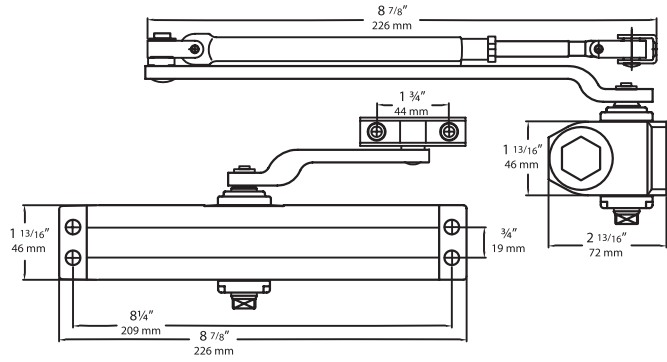

DELANEY® DOOR CLOSERS

3000 SERIES

Power Size 3

**5 YEAR
WARRANTY**

SPECIFICATIONS

- Meets ANSI 156.4 Grade 2
- UL Listed, 3-Hour Fire Rating
- Fixed Size 3 Closer
- Independent Latch & Sweep
- Heavy Duty Rack & Pinion
- Heat treated High Tension Piston
- High lubricity hydraulic fluid to ensure smooth operation
- Standard arm and parallel bracket included for regular arm, top jamb, and parallel arm applications
- Standard Arm Installation allows door to swing 180°
- Non-Handed

Model	WT/CTN	QTY/CTN	Matte Black Painted		Aluminum Painted
			Item No.	603300	603301
3000 Series Door Closer	62 lb	10 Pcs	List Price	$88.00	$80.00

DOOR CLOSER PARTS

	Description	Finish	Item No.	CTN QTY	WT/CTN	List Price
With Parallel Bracket *Can not use Hold Open Arm for Fire Doors	Friction Hold Open Arm - 8000	Aluminum	600840	12	33 lb	$65.00
	Friction Hold Open Arm - 8000	Dark Bronze	600841	12	33 lb	$35.00
	Friction Hold Open Arm - 6000 (with parallel Bracket)	Aluminum	600640	12	33 lb	$45.00
	Friction Hold Open Arm - 6000 (with parallel Bracket)	Dark Bronze	600641	12	33 lb	$45.00
	Friction Hold Open Arm - 6000/4400	Aluminum	600440	12	33 lb	$45.00
	Friction Hold Open Arm - 6000/4400	Dark Bronze	600441	12	33 lb	$45.00
	Parallel Rigid Cush Arm - 8000	Aluminum	600850	12	33 lb	$60.00
	Parallel Rigid Cush Arm - 8000	Dark Bronze	600851	12	33 lb	$60.00
	Parallel Rigid Cush Arm - 6000	Dark Bronze	600651	12	33 lb	$60.00
	Hold Open Cush Arm for 8000	Aluminum	600860	12	46 lb	$63.00
*Not for use with Fire Doors	Hold Open Cush Arm for 8000	Dark Bronze	600861	12	46 lb	$63.00
	Hold Open Cush Arm for 6000	Aluminum	600660	12	51 lb	$63.00
	Hold Open Cush Arm for 6000	Dark Bronze	600661	12	51 lb	$63.00
	Sex Bolt w/ Screw (All Series)	Aluminum	600180	4 Pcs/Set		$7.00
	Sex Bolt w/ Screw (All Series)	Dark Bronze	600181	4 Pcs/Set		$7.00
	8000-Series Drop Plate	Aluminum	600820	20 Pcs	66 lb	$26.00
	8000-Series Drop Plate	Dark Bronze	600821	20 Pcs	66 lb	$26.00
	6000/6000S-Series Drop Plate	Aluminum	600620	20 Pcs	40 lb	$26.00
	6000/6000S-Series Drop Plate	Dark Bronze	600621	20 Pcs	40 lb	$26.00
	6000S Replacement Slim Cover Only	Aluminum	600610			$9.00
	6000S Replacement Slim Cover Only	Dark Bronze	600611			$9.00
	6000 Replacement Cover Only	Aluminum	600630			$17.00
	6000 Replacement Cover Only	Dark Bronze	600631			$17.00
	8000 Replacement Cover Only	Aluminum	600830			$17.00
	8000 Replacement Cover Only	Dark Bronze	600831			$17.00