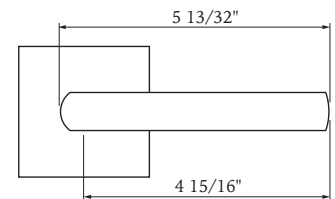

338RC CARY LEVER

Shown in Satin Nickel
with Round Trim

Function	Finish	CTN Qty	Item No.	List Price
Passage	Oil Rubbed Bronze (US10B)	12	BV338602	$94.00
	Satin Nickel (US15)	12	BV338601	$94.00
Privacy	Oil Rubbed Bronze (US10B)	12	BV338612	$94.00
	Satin Nickel (US15)	12	BV338611	$94.00
Dummy	Oil Rubbed Bronze (US10B)	12	BV338622	$47.00
	Satin Nickel (US15)	12	BV338621	$47.00

338SC FAYETTEVILLE LEVER

Shown in Satin Nickel
with Square Trim

Function	Finish	CTN Qty	Item No.	List Price
Passage	Oil Rubbed Bronze (US10B)	12	BV333002	$94.00
	Satin Nickel (US15)	12	BV333001	$94.00
	Matte Black (US19)	12	BV333004	$94.00
Privacy	Oil Rubbed Bronze (US10B)	12	BV333012	$94.00
	Satin Nickel (US15)	12	BV333011	$94.00
	Matte Black (US19)	12	BV333014	$94.00
Dummy	Oil Rubbed Bronze (US10B)	12	BV333022	$47.00
	Satin Nickel (US15)	12	BV333021	$47.00
	Matte Black (US19)	12	BV333024	$47.00