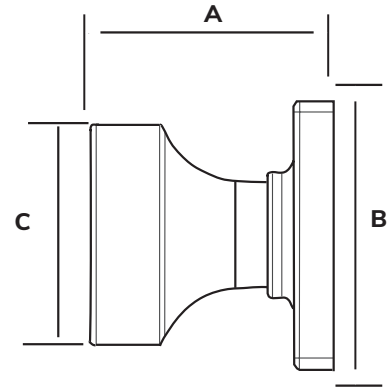

Dimensions

Design	A	B	C
Square Trim	2-1/4"	2-9/16"	1-7/8"
Round Trim	2-1/4"	2-9/16"	1-7/8"

BROOKHAVEN KNOB

Introducing the Brookhaven by Delaney Hardware. Featuring a clean, contemporary design, the Brookhaven complements today's more modern aesthetic. Available in both matte black or satin nickel finish and either round or square trim options, our newest knobset features the superior quality, finish and durability we're known for at Delaney.

Brookhaven Round Trim

Model	Function	WT/CTN	CTN QTY	US15 Satin Nickel		US19 Matte Black	
				Item No.	List Price	Item No.	List Price
100T-BH	Entrance	24 lb	12 Pcs	D11220R	$33.60	D11229R	$41.60
101T-BH	Passage	22 lb	12 Pcs	D14220R	$28.40	D14229R	$36.40
102T-BH	Privacy	22 lb	12 Pcs	D12220R	$31.20	D12229R	$39.20
115T-BH	Dummy	21 lb	12 Pcs	D15220R	$12.80	D15229R	$16.40

Brookhaven Square Trim

Model	Function	WT/CTN	CTN QTY	US15 Satin Nickel		US19 Matte Black	
				Item No.	List Price	Item No.	List Price
100T-BH	Entrance	24 lb	12 Pcs	D11220S	$35.20	D11229S	$43.20
101T-BH	Passage	22 lb	12 Pcs	D14220S	$29.60	D14229S	$37.60
102T-BH	Privacy	22 lb	12 Pcs	D12220S	$32.40	D12229S	$40.40
115T-BH	Dummy	21 lb	12 Pcs	D15220S	$13.60	D15229S	$16.80