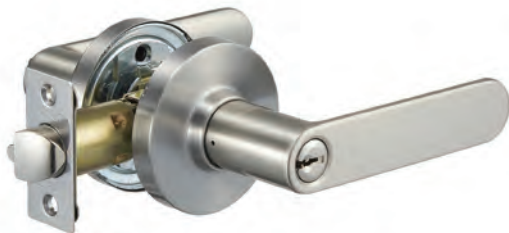

VL LEVER

Shown in Satin Nickel

BOX PACK

Model	Function	WT/LB	CTN QTY		US15 Satin Nickel
500T-VL	Push Button Entrance (Panic Proof)	23 lb	10 Pcs	Item No.	D54501
				List Price	$53.60
501T-VL	Passage	23 lb	10 Pcs	Item No.	D54511
				List Price	$43.30
502T-VL	Privacy (Panic Proof)	24 lb	10 Pcs	Item No.	D54521
				List Price	$45.60
515T-VL	Dummy	23 lb	10 Pcs	Item No.	D54551
				List Price	$22.00