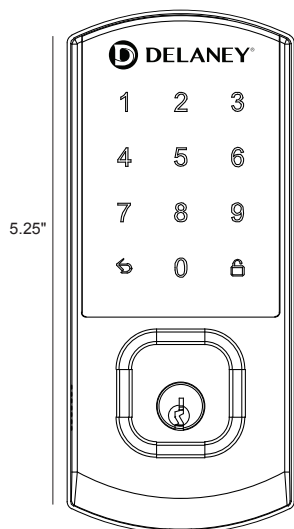

DELANEY® NEXUS

SMART LOCK

WITH BLUETOOTH AND WIF-I TECHNOLOGY

EXTERIOR

INTERIOR

WI-FI GATEWAY

2.5"

2.625"