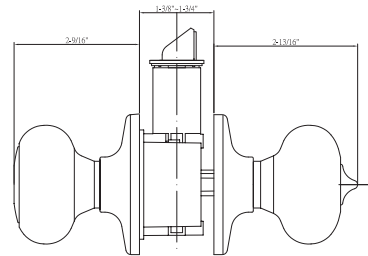

SAWYER GRADE 2

Shown in Satin Nickel

BOX PACK

Model	Function	WT/LB	CTN QTY	US3 Bright Brass	US15 Satin Nickel	US10BE Edged Bronze	US5 Antique Brass	US19 Matte Black	
100T-SA-G2	Entrance	16 lb	10 Pcs	Item No.	G2KS1003	G2KS1001	G2KS1007	G2KS1005	G2KS1004
				List Price	$42.60	$49.30	$52.30	$52.30	$52.30
101T-SA-G2	Passage	13 lb	10 Pcs	Item No.	G2KS1013	G2KS1011	G2KS1017	G2KS1015	G2KS1014
				List Price	$31.30	$33.30	$36.60	$36.60	$36.60
102T-SA-G2	Privacy	13 lb	10 Pcs	Item No.	G2KS1023	G2KS1021	G2KS1027	G2KS1025	G2KS1024
				List Price	$31.90	$34.30	$37.60	$37.60	$37.60
115T-SA	Dummy	9 lb	20 Pcs	Item No.	G2KS1053	G2KS1051	G2KS1057	G2KS1055	G2KS1054
				List Price	$11.30	$12.30	$13.60	$13.60	$13.60

VISUAL PACK

Model	Function	WT/LB	CTN QTY	US15 Satin Nickel	US10BE Edged Bronze	US19 Matte Black	
VB-100T-SA-G2	Entrance	20 lb	10 Pcs	Item No.	VBG2KS1001	VBG2KS1007	VBG2KS1004
				List Price	$50.30	$53.30	$53.30
VB-101T-SA-G2	Passage	17 lb	10 Pcs	Item No.	VBG2KS1011	VBG2KS1017	VBG2KS1014
				List Price	$34.30	$37.60	$37.60
VB-102T-SA-G2	Privacy	18 lb	10 Pcs	Item No.	VBG2KS1021	VBG2KS1027	VBG2KS1024
				List Price	$35.30	$38.60	$38.60
VB-115T-SA	Dummy (Pair)	14 lb	10 Pair	Item No.	VBKS1051	VBKS1057	VBKS1054
				List Price	$26.00	$28.00	$28.00