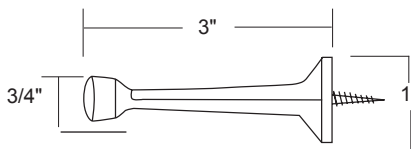

HD RIGID DOOR STOP

Base Metal: Zinc

	Description	Finish	Item No.	List Price	CTN QTY	WT/CTN
	H.D. Rigid Door Stop 3"	US3	402150	$1.60	250	24 lbs
	H.D. Rigid Door Stop 3"	US26	402170	$1.90	250	24 lbs
	H.D. Rigid Door Stop 3" w/ Matte Black Tips	US15A	402185	$1.90	250	24 lbs
	H.D. Rigid Door Stop 3"	US15	402190	$1.90	250	24 lbs
	H.D. Rigid Door Stop 3" w/ Matte Black Tips	US10B	402175	$2.15	250	24 lbs
	H.D. Rigid Door Stop 3" w/ Matte Black Tips	US19	402195	$2.25	250	24 lbs
	920 Solid Brass Door Stop US15	US15	BV920001	$16.00	250	24 lbs
	920 Solid Brass Door Stop US10B	US10B	BV920002	$16.00	250	24 lbs
	920 Solid Brass Door Stop US26	US26	BV920003	$16.00	250	24 lbs