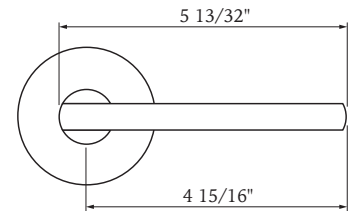

Function	Finish	CTN Qty	Item No.	List Price
Passage	Oil Rubbed Bronze (US10B)	12	BV333602	$94.00
	Satin Nickel (US15)	12	BV333601	$94.00
	Matte Black (US19)	12	BV333604	$94.00
Privacy	Oil Rubbed Bronze (US10B)	12	BV333612	$94.00
	Satin Nickel (US15)	12	BV333611	$94.00
	Matte Black (US19)	12	BV333614	$94.00
Dummy	Oil Rubbed Bronze (US10B)	12	BV333622	$47.00
	Satin Nickel (US15)	12	BV333621	$47.00
	Matte Black (US19)	12	BV333624	$47.00