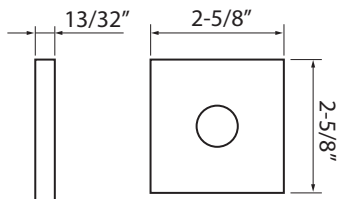

Bravura® KNOBS & LEVERS

Specifications:

Door Prep	Cross bore: 2-1/8" Edge bore: 1" Latch Face: 1" x 2-1/4"	Latches	2-3/8" Standard and 2-3/4" Optional Faceplate: 1" x 2-1/4" round corner Bolt: 1/2" Solid Brass throw Drive-in or UL Available
Backset	2-3/8" Standard and 2-3/4" Optional	Strikes	Supplied with full lip round corner (9103) and square corner strikes (9102)
Door Thickness	1-3/8" ~ 2", 2-1/4" & 2-1/2" Extension Kits Available		

TRIM DIMENSIONS

Examples shown in Satin Nickel

**-7
SQUARE**