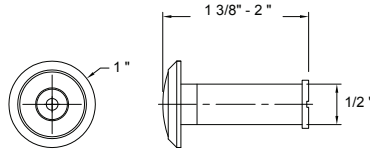

180° SOLID BRASS VIEWER

Base Metal: Brass

1/2" Installation Hole

	Description	Finish	Item No.	List Price	CTN QTY	WT/ CTN
	Solid Brass Viewer 180°	US10B	400111	$9.90	500	22 lbs
	Solid Brass Viewer 180°	US15	400119	$9.90	500	22 lbs
	Solid Brass Viewer 180°	US19	400114	$9.90	500	22 lbs