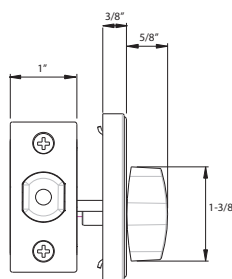

BOX PACK

Model	Function	WT/ LB	CTN QTY		US5 Antique Brass	US32D Satin Stainless Steel	US15 Satin Nickel	US26 Bright Chrome	US19 Matte Black	US12P Tuscany Bronze
200-B	Single Cylinder	27 lb	20 Pcs	Item No.	—	D31002	D31004	D31006	D31009	D31007
				List Price		$30.90	$30.90	$30.90	$31.90	$31.90
205-S	One-Sided (Half Bore)	15 lb	20 Pcs	Item No.	—	D35002	D35004	D35006	D35009	—
				List Price		$16.20	$17.90	$17.90	$21.20	
206-S	One-Sided (Full Bore)	15 lb	20 Pcs	Item No.	—	D36002	D36004	—	—	—
				List Price		$20.75	$22.90			
	Turn Button Only		Each	Item No.	D32005	D32002	D32008	D32006	D32009	D32007
				List Price	$10.00	$10.00	$10.00	$10.00	$10.00	$10.00