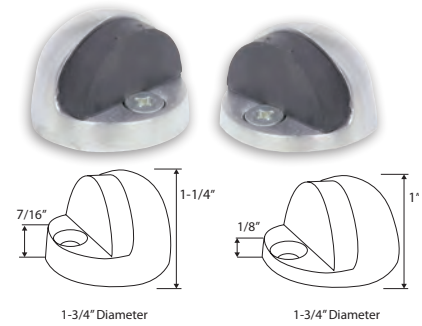

DOMESTOP

Base Metal: Zinc

| Description | Finish | Item No. | List Price | CTN QTY | WT/CTN |
|--|--------|----------|------------|---------|--------|
| Dome Stop Low Profile (1/8" Clearance) | US26D | 412614 | \$7.00 | 25 | 10 lb |
| Dome Stop Low Profile (1/8" Clearance) | US10B | 412615 | \$7.00 | 25 | 10 lb |
| Dome Stop High Profile (7/16" Clearance) | US26D | 402604 | \$8.30 | 25 | 12 lb |
| Dome Stop High Profile (7/16" Clearance) | US10B | 402605 | \$8.30 | 25 | 12 lb |