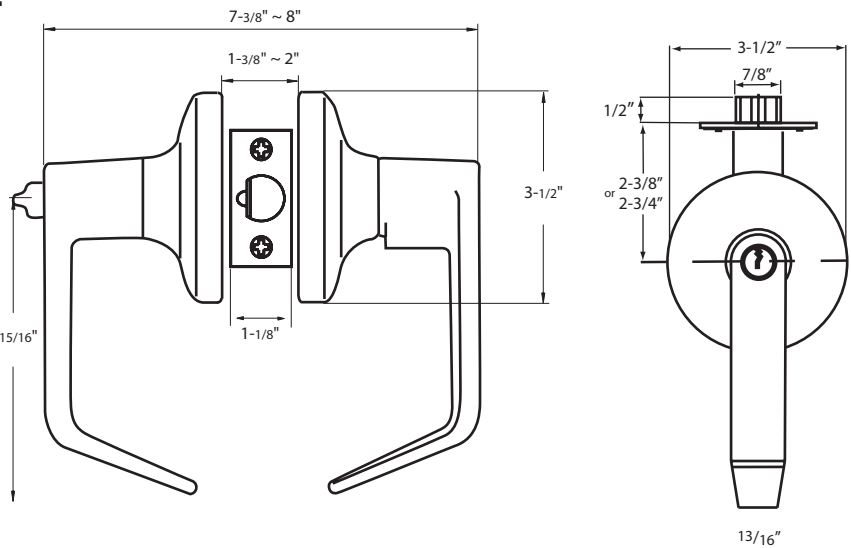

DELANEY® LEVERSETS GRADE 1

Specifications

Door Prep	Cross bore: 2-1/8" Edge bore: 1" Latch face: 1-1/8" x 2-1/4" Dummies are surface mounted	Latches	Entrance: 2-3/4" (F9070T) standard. 2-3/8" (F9060T) optional Pass/Priv: 2-3/4" (F9073T) standard 2-3/8" (F9063T) optional Faceplate: 1-1/8" x 2-1/4" square corner Bolt: 1/2" Satin Stainless Steel throw. Meets 3-Hr. Fire Rating
Backset	2-3/4" UL Latch standard, 2-3/8" optional	Strikes	4-7/8" ANSI Strike standard (9109)
Door Thickness	1-3/8" ~ 2". Adjustable mounting plate	Door Handing	Not Required
Cylinder	SC4 6-pin standard, KW1 5-pin optional Entries packed KA2, SC1 5-pin optional	Interchangeable Core	Optional small-format 6-pin available
ANSI & Federal Standards	- Meets & exceeds requirements of BHMA/ANSI A156.2 Series 4000, GR1, 800,000 Cycles. - Meets FF-H-106C Federal Standard.	Product Features	Independent Torsion Spring Concealed Mounting Screws Clutch Function Removable Through Bolts Anti-Friction Latch Retractor Panic Proof - Push/Turn

F SERIES - CT LEVER STYLE GRADE 1 EXTRA HEAVY DUTY CYLINDRICAL LEVERSET

Shown in Satin Chrome

Model	Function	WT/LB	CTN QTY	Standard Cylinder		IC Core (Less Core)		
				US26D Satin Chrome	US10B Oil Rubbed Bronze	US26D Satin Chrome	US10B Oil Rubbed Bronze	
500-F-CT	Entrance	32 lb	6 Pcs	Item No.	3C6002	3C6000	3K6002	3K6000
				List Price	$207.00	$217.00	$207.00	$217.00
504-F-CT	Storeroom	32 lb	6 Pcs	Item No.	3C6042	3C6040	3K6042	3K6040
				List Price	$212.00	$223.00	$212.00	$223.00
509-F-CT	Classroom	32 lb	6 Pcs	Item No.	3C6092	3C6090	3K6092	3K6090
				List Price	$212.00	$223.00	$212.00	$223.00
501-F-CT	Passage	30 lb	6 Pcs	Item No.	3C6012	—		
				List Price	$187.00			
502-F-CT	Privacy	31 lb	6 Pcs	Item No.	3C6022	—		
				List Price	$189.00			
515-F-CT	Dummy	15 lb	6 Pcs	Item No.	3C6052	—		
				List Price	$107.00