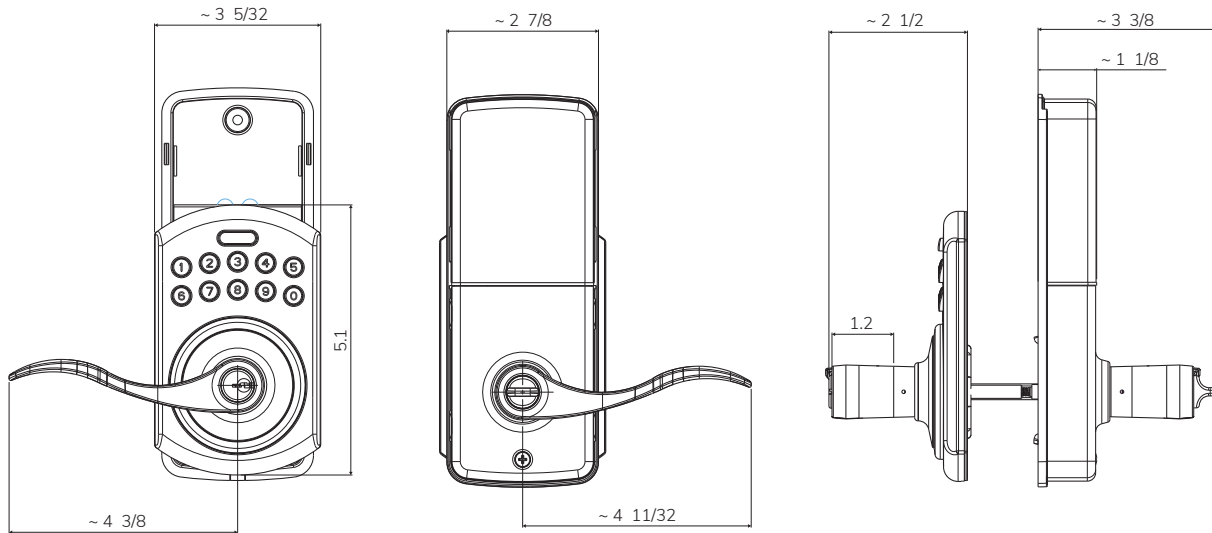

DELANEY® ELECTRONIC LOCKS

Door Prep	Cross bore: 2-1/8" Edge bore: 1" Latch face: 1" x 2-1/4"	Dimensions	Interior Unit: 7-1/2" x 2-7/8" x 1-3/4" (H x W x D) Exterior Unit: 5-1/8" x 3-1/8"
Backset	Fits 2-3/8" and 2-3/4"	Power	6V - 4 AA Batteries, Not Included. (Estimated battery life, 1-year)
Strike	9103	Door Thickness	1-3/8" ~ 2" door
Throwbolt	1/2"	Passcode	4 to ten digits, Maximum of 6 Passcodes supported
Cylinder	KW1 5-pin cylinder Standard. SC1 optional Packed KD	Feature	Panic Proof Reversible

LP250 ELECTRONIC KEYPAD LEVERLOCK

Shown in Tuscany Bronze

Model	Function	WT/ CTN	CTN QTY	US12P	US15	US19	
				Tuscany Bronze	Satin Nickel	Matte Black	
LP250	Electronic Deadbolt w/Logan Lever	20 lb	6 Pcs	Item No.	311805	311804	311809
				List Price	$280.00	$265.00	$280.00