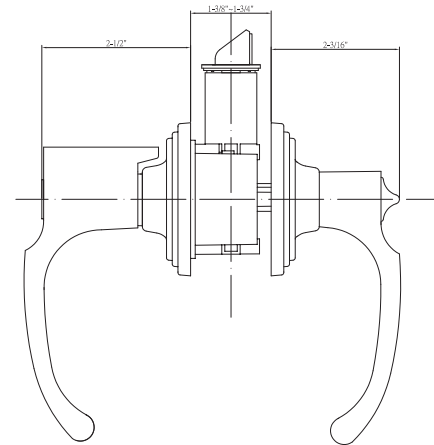

ARTINO

Shown in Satin Nickel

BOX PACK

Model	Function	WT/ CTN	CTN QTY	US15 Satin Nickel	US10BE Edged Bronze	US19 Matte Black	
500T-AR*	Entrance	25 lb	10 Pcs	Item No.	360201	360207	
				List Price	$90.60	$90.60	$90.60
501T-AR	Passage	20 lb	10 Pcs	Item No.	364201	364207	
				List Price	$85.60	$85.60	$85.60
502T-AR	Privacy	21 lb	10 Pcs	Item No.	362201	362207	
				List Price	$85.60	$85.60	$85.60
515T-AR	Dummy	17 lb	20 Pcs	Item No.	365201	365207	
				List Price	$43.00	$43.00	$43.00

* Standard SC1 5-pin Cylinder