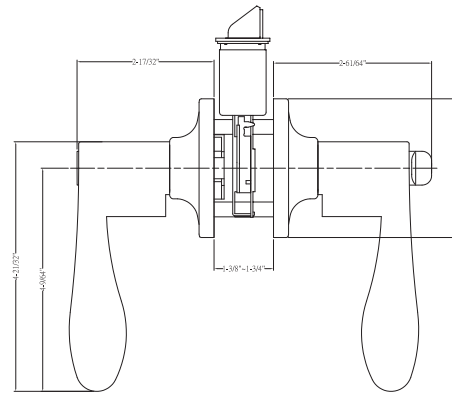

Specifications

Latches (For Round Trim)	Entrance: 2-3/8" and 2-3/4" adjustable (9073) Passage/Privacy: 2-3/8" & 2-3/4" adjustable (9074) Faceplate: 1" x 2-1/4" round corner Bolt: 1/2" throw	Latches (For Square Trim)	Entrance: 2-3/8" and 2-3/4" adjustable (C9060 R/S) Passage/Privacy: 2-3/8" and 2-3/4" adj. (C9064 R/S) Faceplate: 1" x 2-1/4" Rd. and Sq. corner Bolt: 1/2" throw
Cylinder (For Round Trim)	For Round Trim Knobs - KW1 5-pin standard; SC1 5-pin optional / Entries packed KA5	Cylinder (For Square Trim)	For Square Trim Knobs - SC1 5-pin standard; KW1 5-pin optional / Entries packed KA5
Door Thickness	1-3/8" ~ 1-3/4" door standard 2-1/4" Ext. Kit available	Backset	Fits 2-3/8" and 2-3/4"
Wood Screws	Combination screws that suit both wood or metal door mounting	Strikes	Round - 1-3/4" x 2-1/4" full lip round corner (9103) Square - 1-3/4" x 2-1/4" full lip Rd. and Sq. corner (9103 and 9102)
Door Prep	Cross bore: 2-1/8" / Edge bore: 1" Latch face: 1" x 2-1/4"	Door Handing	Reversible Active. Dummies Handed (Specify)
Features	Coin turn Privacy		

BENNETT

Shown in Satin Nickel

BOX PACK

Model	Function	WT/CTN	CTN QTY		US3 Bright Brass	US15 Satin Nickel	US15A Antique Nickel	US10BE Edged Bronze	US19 Matte Black
500T-BN	Entrance	35 lb	20 Pcs	Item No.	BN5103R	BN5101R	BN5108R	BN5107R	BN5104R
				List Price	$43.00	$45.00	$45.00	$49.00	$49.00
501T-BN	Passage	23 lb	20 Pcs	Item No.	BN5013R	BN5011R	BN5018R	BN5017R	BN5014R
				List Price	$32.00	$35.00	$35.00	$37.00	$37.00
502T-BN	Privacy	24 lb	20 Pcs	Item No.	BN5023R	BN5021R	BN5028R	BN5027R	BN5024R
				List Price	$34.00	$37.00	$37.00	$39.00	$39.00
515T-BN	Dummy	15 lb	20 Pcs	Item No.	BN5053 (L/R)	BN5051 (L/R)	BN5058 (L/R)	BN5057 (L/R)	BN5054 (L/R)
				List Price	$16.30	$17.60	$17.60	$19.00	$19.00
300T-BN	Combo	55 lb	10 Pcs	Item No.	—	BN3001R	—	BN3007R	BN3004R
				List Price		$71.00		$73.60	$73.60

VISUAL PACK

Model	Function	WT/CTN	CTN QTY		US15 Satin Nickel	US10BE Edged Bronze	US19 Matte Black
VP-500T-BN	Entrance	35 lb	16 Pcs	Item No.	VPBN5101R	VPBN5107R	VPBN5104R
				List Price	$46.00	$50.00	$50.00
VP-501T-BN	Passage	23 lb	16 Pcs	Item No.	VPBN5011R	VPBN5017R	VPBN5014R
				List Price	$36.00	$38.00	$38.00
VP-502T-BN	Privacy	24 lb	16 Pcs	Item No.	VPBN5021R	VPBN5027R	VPBN5024R
				List Price	$38.00	$40.00	$40.00
VP-515T-BN	Dummy (Pair)	15 lb	16 Pcs	Item No.	VPBN5051	VPBN5057	VPBN5054
				List Price	$18.60	$20.00	$20.00
VP-300T-BN	Combo	28 lb	6 Pcs	Item No.	VPBN3001R	VPBN3007R	VPBN3004R
				List Price	$72.00	$74.60	$74.60