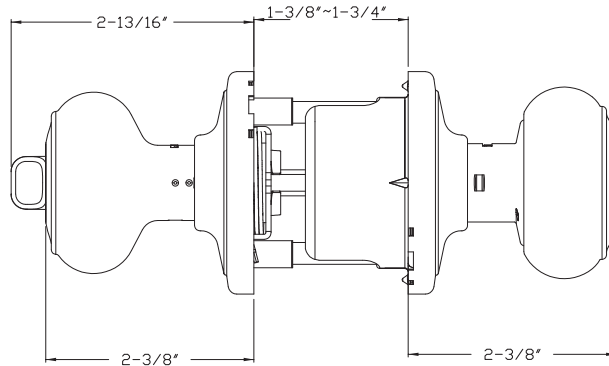

ORLYN

Shown in Satin Nickel

VISUAL PACK

Model	Function	WT/CTN	CTN QTY		US15 Satin Nickel	US12P Tuscany Bronze
100TT-OR-G2	Entrance	24 lb	12 Pcs	Item No.	311422	311427
				List Price	$53.60	$59.60
101TT-OR-G2	Passage	22 lb	12 Pcs	Item No.	314422	314427
				List Price	$39.00	$46.30
102TT-OR-G2	Privacy	22 lb	12 Pcs	Item No.	312422	312427
				List Price	$40.00	$47.60
115TT-OR-G2	Dummy (Pair)	21 lb	12 Pcs	Item No.	315422	315427
				List Price	$37.00	$43.00