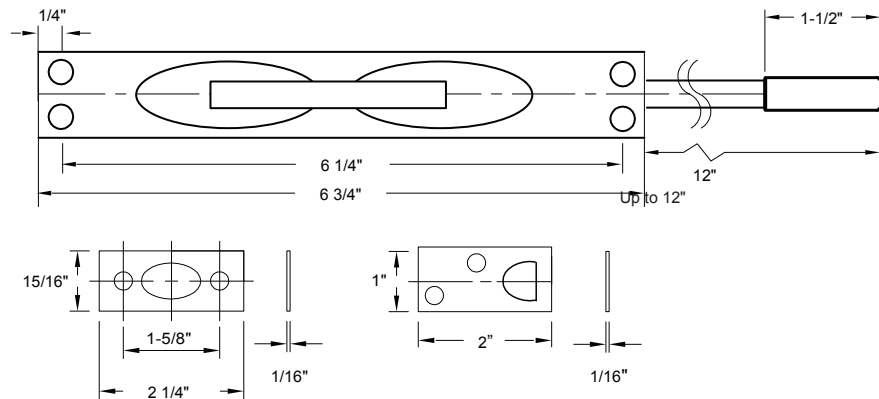

MORTISE IN EXTENSION FLUSH BOLT

Base Metal: Zinc

	Description	Finish	Item No.	List Price	CTN QTY	WT/CTN
	Mortise in Extension Flush Bolt 1" x 7"	US26D	436302	$29.00	25	7 lb
	Mortise in Extension Flush Bolt 1" x 7"	US10B	436310	$29.00	25	7 lb