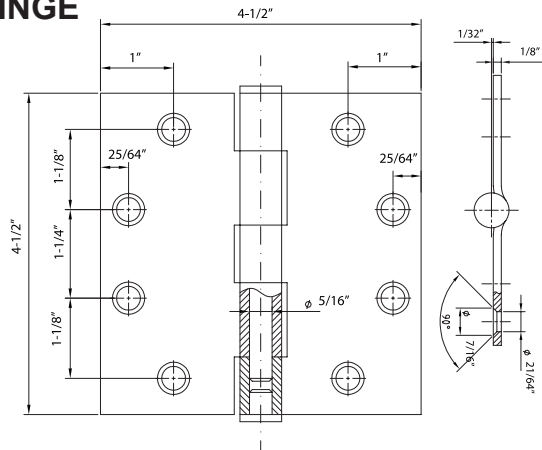

PLAIN BEARING 4 1/2" X 4 1/2" COMMERCIAL HINGE

SPECIFICATIONS

- #12 x 1/2" Machine Screws (12-24NC) standard
- #12 x 1 1/4" Wood Screws standard
- Gauge 0.134" Steel
- Box packed 1.5 pair (3 pcs) per box
  15 Pair / CTN, 34 Lbs
- Priced per pair (2 Hinges)
- Base Metal is Steel

Description		US26D Satin Chrome	
4 1/2" x 4 1/2" Plain Bearing Hinge	Item No.	CH4506	
	List Price	$20.00	

SPRING HINGE 4 1/2" X 4 1/2"

SPECIFICATIONS

- #12 X 1/2" Machine screws (12-24NC) standard
- #10 x 1 1/4" Wood screws standard
- Gauge 0.134" Steel
- Box packed 1 pair (2 pcs) per box
  20 Pair / CTN, 47 Lbs
- Priced per pair (2 Hinges)
- Base Metal is Steel