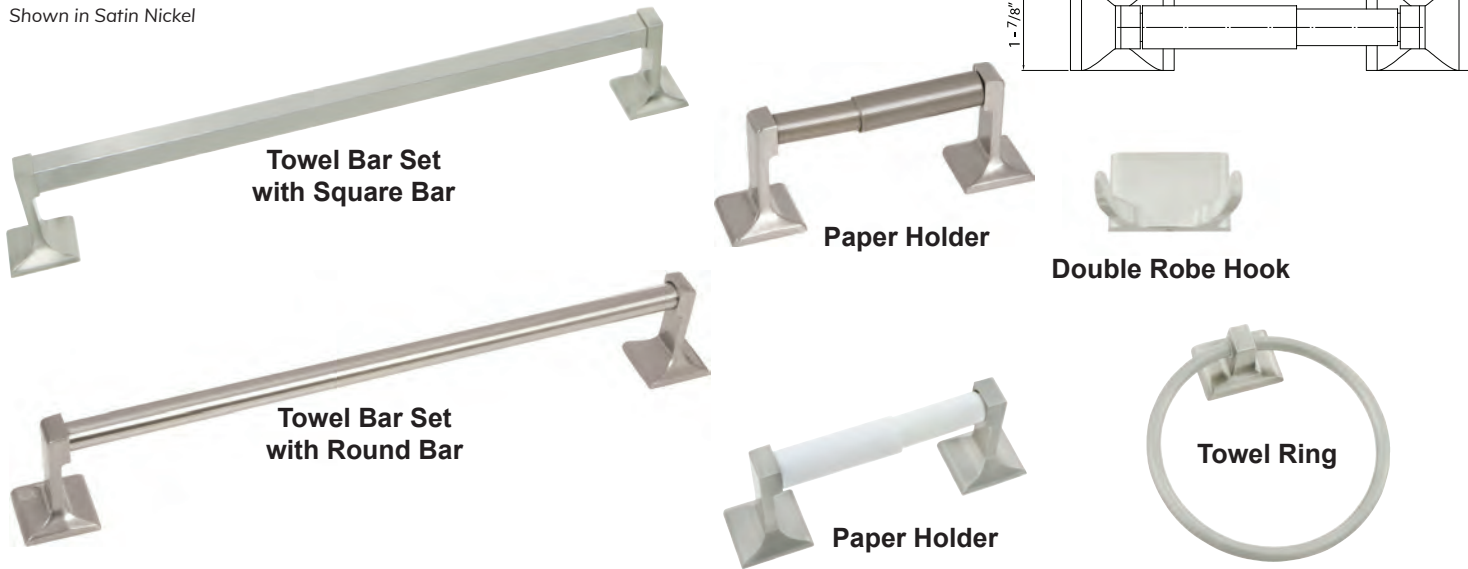

300 SERIES-CASCADE

Shown in Satin Nickel

DESCRIPTION	WT/LB	CT/QTY	US26 Bright Chrome		US15 Satin Nickel	
			Item No.	List Price	Item No.	List Price
Paper Holder (White Plastic Roller)	29 lb	50 Pcs	Item No.	502001B	502801B	
			List Price	$8.15	$10.00	
Paper Holder (Metallic Plastic Roller)	29 lb	50 Pcs	Item No.	502002B	502802B	
			List Price	$8.15	$10.00	
Double Robe Hook	18 lb	50 Pcs	Item No.	502012B	502812B	
			List Price	$3.60	$4.00	
Towel Ring	12 lb	50 Pcs	Item No.	502022B	502822B	
			List Price	$6.55	$8.00	
18" Towel Bar Set (Square)	32 lb	50 Pcs	Item No.	572018BK	572818BK	
			List Price	$11.65	$12.00	
24" Towel Bar Set (Square)	36 lb	50 Pcs	Item No.	572024BK	572824BK	
			List Price	$13.50	$14.00	
Towel Bar Post Only (Square)	25 lb	50 Pcs	Item No.	502100B	502800B	
			List Price	$6.70	$7.70	
3/4" x 18" Towel Bar Only (Square)	8 lb	50 Pcs	Item No.	582118	580118	
			List Price	$2.40	$4.45	
3/4" x 24" Towel Bar Only (Square)	11 lb	50 Pcs	Item No.	582124	580124	
			List Price	$3.30	$5.80	
18" Towel Bar Set (Round)	32 lb	50 Pcs	Item No.	572018RK	572818RK	
			List Price	$13.45	$15.00	
24" Towel Bar Set (Round)	36 lb	50 Pcs	Item No.	572024RK	572824RK	
			List Price	$15.45	$17.00	
Towel Bar Post Only (Round)	25 lb	50 Pcs	Item No.	502100R	502800R	
			List Price	$6.70	$7.70	
3/4" x 18" Towel Bar Only (Round)	8 lb	50 Pcs	Item No.	540186	540188	
			List Price	$6.70	$6.70	
3/4" x 24" Towel Bar Only (Round)	8 lb	50 Pcs	Item No.	540246	540248	
			List Price	$8.75	$8.75