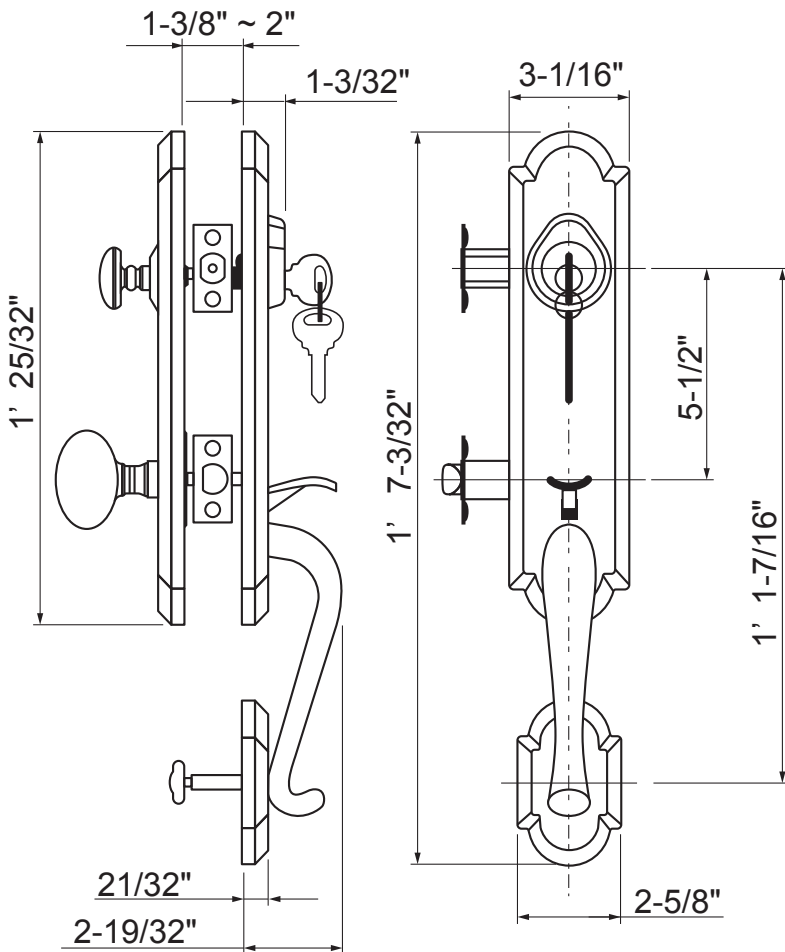

DELANEY® SANDCAST HANDLESETS

Specifications

Door Prep	Deadbolt cross bore: 2-1/8" Handleset cross bore: 2-1/8" Edge bore: 1" Latch Face: 1" x 2-1/4" Mounting (center to center) 5-1/2"	Latches	Deadbolt: 2-3/8 and 2-3/4 adjustable (9092) Faceplate: 1" x 2-1/4" round corner Bolt: Brass with hardened steel rod, full 1" throw Handle: 2-3/8" & 2-3/4" adjustable (9079R) Faceplate: 1" x 2-1/4" round corner Bolt: 1/2" Solid Brass throw
Backset	Fits 2-3/8" and 2-3/4"	Strikes	Deadbolt: Full lip round corner (9117 & 9113) Handle: Full lip round corner (9103)
Door Thickness	1-3/8" ~ 2" door standard, 2-1/4" Ext. Kit Available		
Cylinder	SC4 6-pin standard. KW1 5-Pin Optional. SC1 5-Pin Optional. Handlesets packed KD	Wood Screws	Combination screws that suit both wood or metal door mounting Includes 3" Security Screws
Interconnected	600-Single Cylinder Handleset only	Door Handing	Specify handing when ordering lever as Interior option

CASTILLE

Shown in Aged Bronze

Model	Function	WT/CTN	CTN QTY	ABR Aged Bronze		ABK Aged Black	
				Item No.	List Price	Item No.	List Price
600-CA	Single Cylinder	29 lb	2 Pcs	Item No.	660800	Item No.	660809
				List Price	$522.00	List Price	$522.00
605-CA	Dummy	29 lb	2 Pcs	Item No.	661800	Item No.	661809
				List Price	$517.00	List Price	$517.00