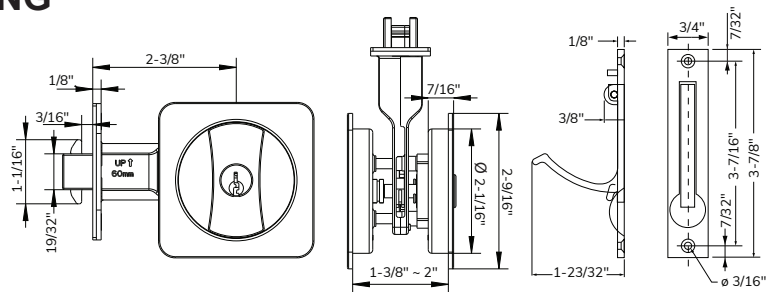

Base Metal: Zinc

Function	WT/LB	CTN QTY		US15 Satin Nickel	US26 Bright Chrome	US19 Matte Black
Entrance	10 lb	20 Pcs	Item No.	370009	370006	370004
			List Price	$57.30	$57.30	$65.60
Passage	10 lb	20 Pcs	Item No.	370209	370206	370204
			List Price	$31.90	$31.90	$40.00
Privacy	10 lb	20 Pcs	Item No.	370109	370106	370104
			List Price	$55.90	$55.90	$64.30