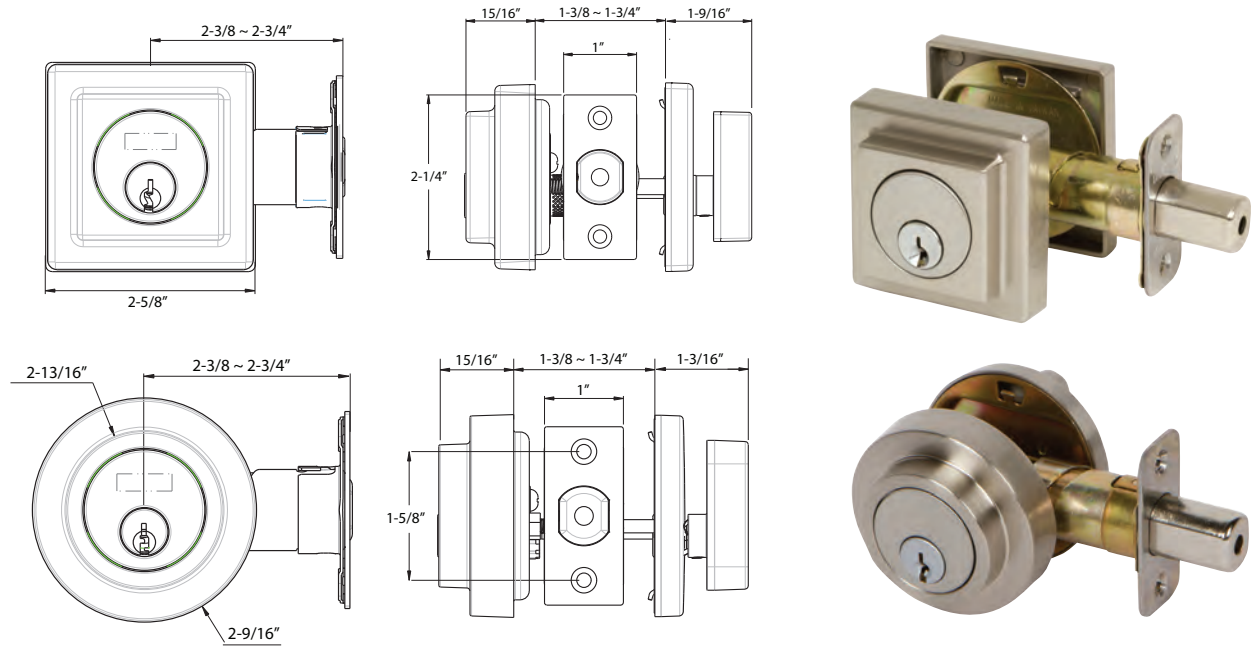

Specifications

Door Prep	Cross bore: 2-1/8" Edge bore: 1" Latch face: 1" x 2-1/4"	Latches	2-3/8" and 2-3/4" adjustable (9092) Faceplate: 1" x 2-1/4" round corner Bolt: Brass with hardened steel rod. Full 1" throw
Backset	Fits 2-3/8" and 2-3/4"	Strikes	1-3/4" x 2-1/4" Rd and Sq Corner (9113 and 9117) Includes Reinforcement Strike
Door Thickness	1-3/8" ~ 1-3/4" door standard, 2-1/4" Ext. Kit Available	Wood Screws	Combination screws that suit both wood or metal door mounting. Includes 3" Security Screws
Cylinder	KW1 5-Pin standard / SC1 5-pin Optional Deadbolts packed KA4		

CONTEMPORARY DEADBOLTS

Shown in Satin Nickel

BOX PACK

Model	Function	WT/LB	CTN QTY	US15 Satin Nickel	US26 Bright Chrome	US19 Matte Black	US12P Tuscany Bronze
200-LTS	Square Single Cylinder	20 lb	12 Pcs	Item No.	355001	355006	355009
				List Price	$58.90	$58.90	$64.30
205-LTS	Square One-Sided (Half Bore)	13 lb	12 Pcs	Item No.	353001	353006	353009
				List Price	$38.95	$38.95	$42.95
200-LTR	Round Single Cylinder	20 lb	12 Pcs	Item No.	345001	—	345009
				List Price	$56.30		$58.50
	Square Turn Button		12 Pcs	Item No.	310601	310606	310619
				List Price	$25.00	$25.00	$25.00