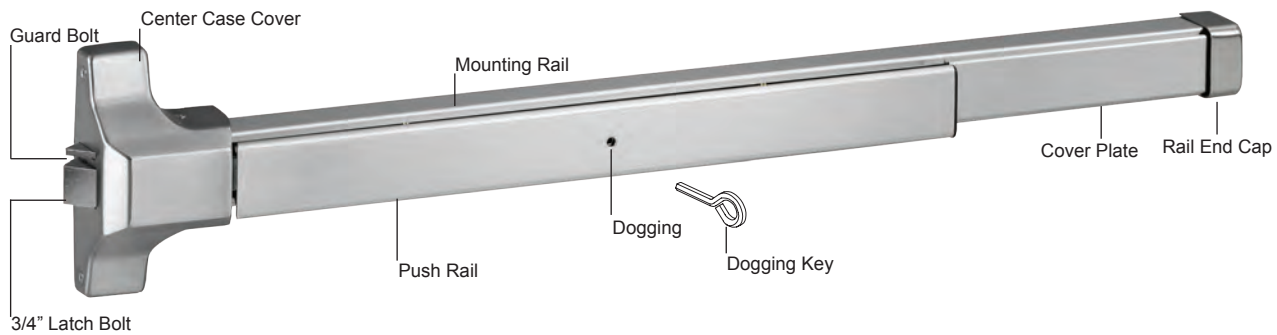

8000 SERIES RIM EXIT DEVICE / F8000 SERIES RIM FIRE EXIT DEVICE

GRADE 1 RIM TYPE EXIT DEVICES

Shown in Satin Aluminum

Specifications

**10 YEAR
WARRANTY**

Applications	Offices, Schools, Hospitals, Apartments, Hotel/Motels & other Public Buildings	Mounting	Furnished standard with wood & machine screws Sex nuts and bolts (1346) optional.
Door Thickness	1-3/4" ~ 2" standard, 2-1/4" optional	Latchbolt	Zinc with 3/4" throw
Door Size	33" to 36". Bar can be easily field cut to size	Latchbolt Spring	Satin Stainless Steel throughout
Stile Width	4-1/2" minimum stile width required	Guard Bolt	Zinc Alloy
Mounting Rail, Cover Plate	Painted Aluminum, Painted Black, Painted Bronze or Satin Stainless Steel (US32D)	Strike	8000 Series (Non-Rated) #8170 Steel Roller Strike 2-3/4" Backset Optional Strike #8070 for 2-3/8" Backset F8000 Series (Fire Rated) #8070 Steel Roller Strike — 2-3/4" or 2-3/8" Backset
UL Listed	Complies with UL 305 standards Listed for safety as Panic Hardware	Center Case Cover	Zinc Alloy
Rating	ANSI 156.3 Grade 1	Handing	Non Handed
Door Prep	Will cover stock hollow metal doors with 161 cutout		

8000 SERIES (NON-RATED) PANIC HARDWARE

Model	Description	WT/ CTN	QTY/ CTN	Aluminum Painted	US32D Satin Stainless Steel	Matte Black Painted	Dark Bronze Painted	
8000-36	Rim Type Device for 36" Door	52 lb	6	Item No.	681300	681301	681309	
				List Price	$230.00	$245.00	$253.00	$242.00

F8000 SERIES (FIRE-RATED)

Model	Description	WT/ CTN	QTY/ CTN	Aluminum Painted	US32D Satin Stainless Steel	Matte Black Painted	Dark Bronze Painted	
F8000-36	Fire Rim Type Device for 36" Door	52 lbs	6	Item No.	683300	683301	683309	
				List Price	$260.00	$360.00	$286.00	$273.00
F8000-48	Fire Rim Type Device for 48" Door	60 lbs	6	Item No.	—	683401	—	
				List Price	—	$400.00	—