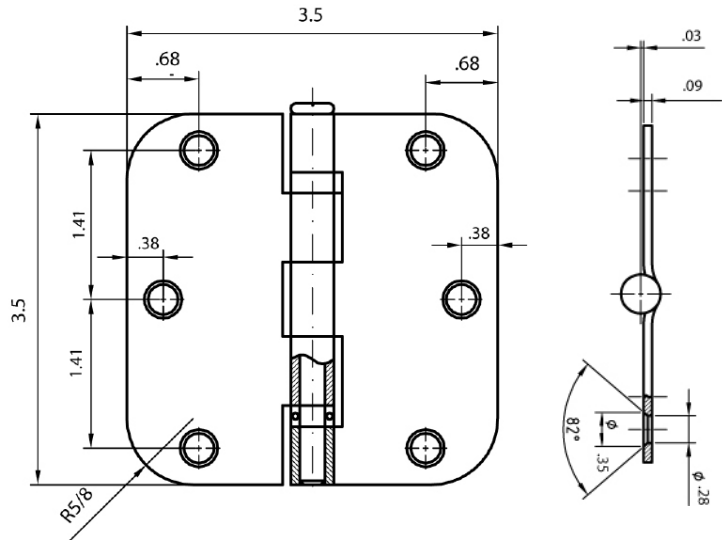

Description	Radius	US3	US10B	US15	
		Bright Brass	Oil Rubbed Bronze	Satin Nickel	
3 1/2" x 3 1/2" Ball Bearing Hinge	5/8"	Item No.	RH6503	RH6510	RH6515
		List Price	$10.55	$10.55	$10.55