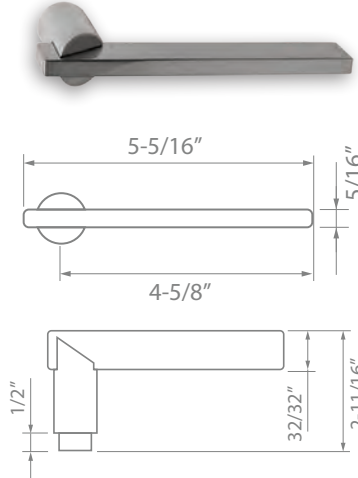

943 RALEIGH LEVER