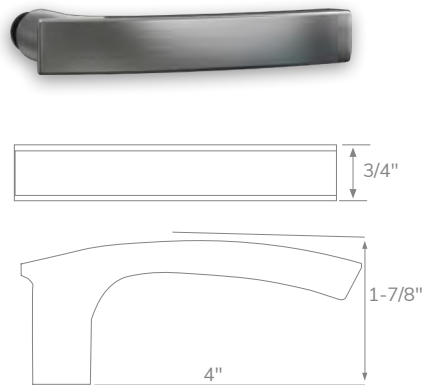

940 MIRAMAR LEVER