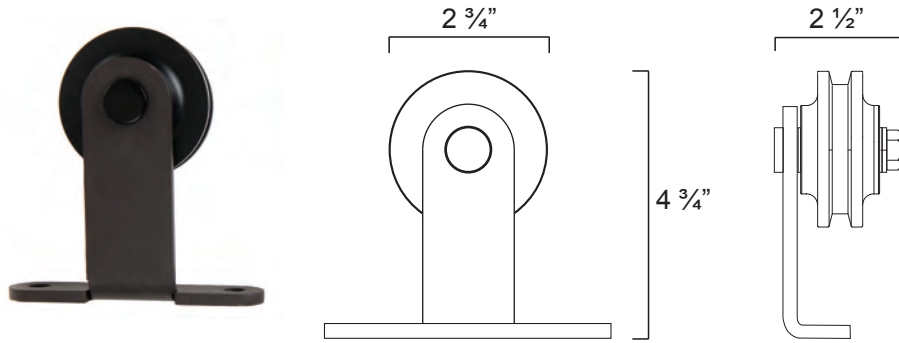

DELANEY® SPLIT TRACK

3000 SERIES Top Mount

Shown in Matte Black