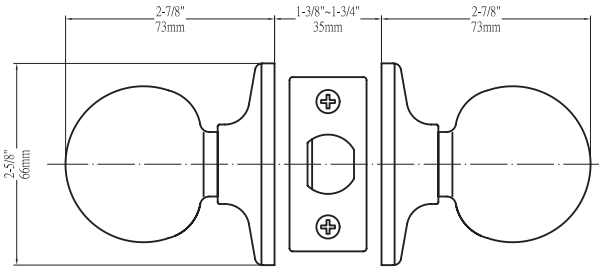

FAIRFIELD

Shown in Satin Nickel

BOX PACK

Model	Function	WT/ LB	CTN QTY		US3 Bright Brass	US15 Satin Nickel	US10B Oil Rubbed Bronze	US10BE Edged Bronze	US19 Matte Black
100T-FD	Entrance	27 lb	20 Pcs	Item No.	KR1003	KR1001	KR1000	KR1007	KR1004
				List Price	$26.90	$28.90	$31.90	$31.90	$31.90
101T-FD	Passage	22 lb	20 Pcs	Item No.	KR1013	KR1011	KR1010	KR1017	KR1014
				List Price	$22.30	$25.00	$27.60	$27.60	$27.60
102T-FD	Privacy	22 lb	20 Pcs	Item No.	KR1023	KR1021	KR1020	KR1027	KR1024
				List Price	$22.90	$25.60	$28.30	$28.30	$28.30
115T-FD	Dummy	9 lb	10 Pcs	Item No.	KR1053	KR1051	KR1050	KR1057	KR1054
				List Price	$10.30	$11.30	$12.60	$12.60	$12.60
300T-FD	Combo	54 lb	20 Pcs	Item No.	KR3003	KR3001	KR3000	KR3007	—
				List Price	$50.60	$54.30	$59.90	$59.90