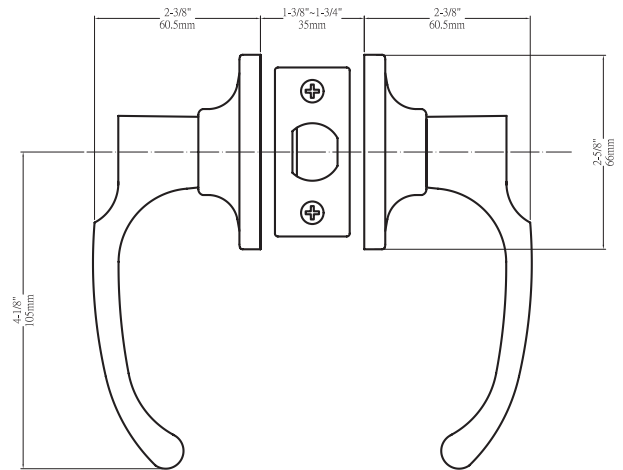

NEWPORT

Shown in Satin Nickel

BOX PACK

Model	Function	WT/ CTN	CTN QTY		US15 Satin Nickel	US15A Antique Nickel	US10B Oil Rubbed Bronze	US10BE Edged Bronze
500T-NE	Entrance	35 lb	20 Pcs	Item No.	KN5001	KN5008	KN5000	KN5007
				List Price	$45.00	$45.00	$49.00	$49.00
501T-NE	Passage	23 lb	20 Pcs	Item No.	KN5011	KN5018	KN5010	KN5017
				List Price	$35.00	$35.00	$37.00	$37.00
502T-NE	Privacy	24 lb	20 Pcs	Item No.	KN5021	KN5028	KN5020	KN5027
				List Price	$37.00	$37.00	$39.00	$39.00
515T-NE	Dummy	15 lb	20 Pcs	Item No.	KN5051	KN5058	KN5050	KN5057
				List Price	$17.60	$17.60	$19.00	$19.00
300-NE	Combo	62 lb	10 Pcs	Item No.	KN3001	—	KN3000	KN3007
				List Price	$71.00		$73.60	$73.60