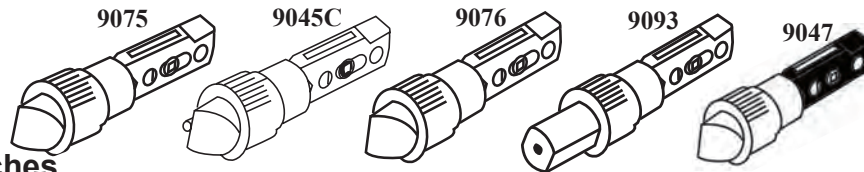

DELANEY LATCHES 2-3/4" ~ 2-3/8"

Grade 3 Mortise Latches

Description	Style	US15/US32D Satin Nickel Satin Stainless Steel		US3 Bright Brass	US26 Polished Chrome	US15A Antique Nickel	US19 Matte Black
		Item No.	Item No.	Item No.	Item No.	Item No.	Item No.
Adjustable Dead Latch (Entry Knob)	9073	260001	260003	—	260008	260009	
		List Price	$14.30	$14.30	$14.30	$14.30	
Adjustable Dead Latch (Entry Lever)	9045R	260041	—	260022	260048	260049	
		List Price	$14.30	$14.30	$14.30	$14.30	
Adjustable Spring Latch (Passage / Privacy)	9074 / 9080R	260051	260053	260052	260058	260059	
		List Price	$14.30	$14.30	$14.30	$14.30	
Adjustable Latch (Deadbolt)	9092	261001	261003	261007	261008	261009	
		List Price	$17.30	$17.30	$17.30	$17.30	

Grade 2 UL Mortise Latches

Description	Style	US15/US32D Satin Nickel Satin Stainless Steel		US15A Antique Nickel	US19 Matte Black
		Item No.	Item No.	Item No.	Item No.
Adjustable Dead Latch (UL Entry Knob)	9073 UL	260001UL	260008UL	260009UL	
		List Price	$19.60	$19.60	$19.60
Adjustable Dead Latch (UL Entry Lever)	9045R UL	260041UL	260048UL	260049UL	
		List Price	$19.60	$19.60	$19.60
Adjustable Spring Latch (UL Passage)	9074 UL (9080R)	260051UL	—	260059UL	
		List Price	$19.60	$19.60	
Adjustable Latch (UL Deadbolt)	9092 UL	261001UL	261008UL	261009UL	
		List Price	$21.30	$21.30	$21.30
Spring Latch (UL Entry Lever)	9079UL	260132UL	—	260130UL	
		List Price	$19.60	$19.60	

Grade 3 Drive-In Latches

Description	Style	US32D - Satin Stainless Steel	
1" Drive-In Adj. Dead Latch (Entry Knob)	9075	Item No.	260061
		List Price	$14.30
1" Drive-In Adj. Dead Latch (Entry Lever)	9045C	Item No.	260060
		List Price	$14.30
1" Drive-In Adj. Spring Latch (Passage / Privacy)	9076	Item No.	260121
		List Price	$14.30
1" Drive-In Adj. Latch (Deadbolt)	9093	Item No.	261061
		List Price	$17.30
7/8" Drive-In Spring Latch (Fixed 2-3/8" backset)	9047	Item No.	260120
		List Price	$17.30