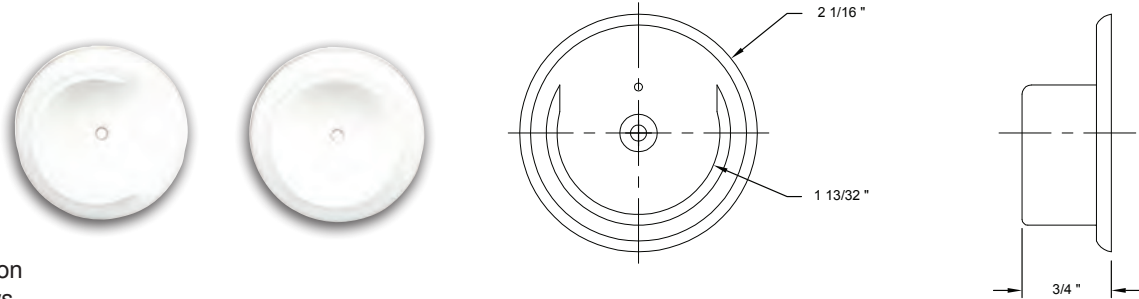

PLASTIC CLOSET POLE SOCKET

Base Material: Nylon
Comes wiith screws

	Description	Finish	Item No.	List Price	CTN QTY	WT/ CTN
	Plastic Closet Pole Socket (White)	US1	407400	$1.00	25 Pair	5 lb