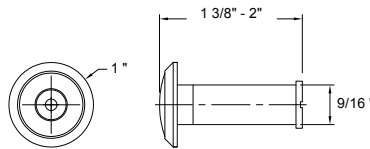

UL 200° SOLID BRASS VIEWER

Base Metal: Brass

9/16" Installation Hole

	Description	Finish	Item No.	List Price	CTN QTY	WT/ CTN
	UL Solid Brass Viewer 200°	US10B	400021	$19.60	500	22 lbs
	UL Solid Brass Viewer 200°	US15	400029	$19.60	500	22 lbs