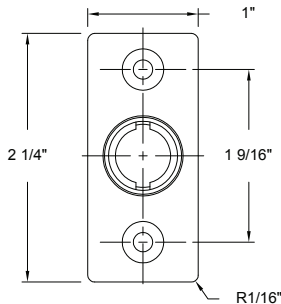

MORTISE BALL CATCH

Base Metal: Zinc

	Description	Finish	Item No.	List Price	CTN QTY	WT/ CTN
	Mortise Ball Catch 2 1/4" x 1"	US3	420100	$5.90	50	8 lb
	Mortise Ball Catch 2 1/4" x 1"	US15	420400	$6.15	50	8 lb
	Mortise Ball Catch 2 1/4" x 1"	US10B	420401	$6.80	50	8 lb