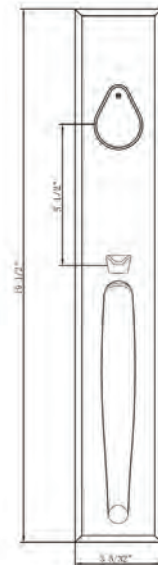

Function	CTN Qty	US10B Oil Rubbed Bronze		US15 Satin Nickel		US19 Matte Black		US26 Bright Chrome	
		Item No.	List Price	Item No.	List Price	Item No.	List Price	Item No.	List Price
Single Cylinder	2	Item No.	BV980001939 (R/L)	BV980000939 (R/L)	BV980005939 (R/L)	BV980003939 (R/L)			
		List Price	$507.00	$507.00	$507.00	$507.00			
Dummy	2	Item No.	BV980011	BV989910	BV980015	BV980013			
		List Price	$507.00	$507.00	$507.00	$507.00