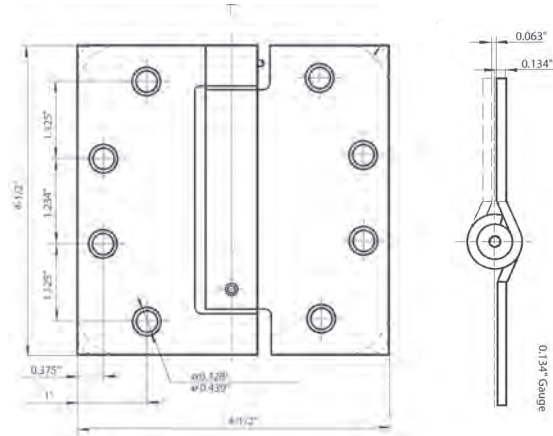

Description	Radius	US26D Satin Chrome		US10B Oil Rubbed Bronze			
		4 1/2" x 4 1/2" Spring Hinge	Sq.	Item No.	SP5506	SP5510	
List Price	$39.00			$39.00			

SPRING HINGE SIZING GUIDE

MAXIMUM DOOR SIZE RECOMMENDED 3'-0" WIDE X 7'-0" HIGH

RECOMMENDED MAXIMUM DOOR WEIGHT (LBS.)			HINGE SELECTION	
3.5 X 3.5	4 X 4	4.5 X 4.5	SPRING HINGES	BUTT HINGES
50	60	70	1 EACH	2 EACH
70	85	115	2 EACH	1 EACH
90	110	150	3 EACH	NONE

Wind Conditions, excessive air pressure on one side of an opening, weather stripping, or other adverse job conditions may require the use of all spring hinges. For maximum versatility use all spring hinges.