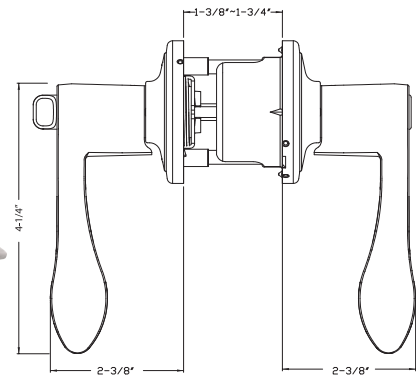

Specifications

Door Prep	Cross bore: 2-1/8" Edge bore: 1" Latch face: 1" x 2-1/4"	Latches	Entrance: 2-3/8" and 2-3/4" 6-way adjustable Passage/Privacy: 2-3/8" and 2-3/4" 6-way adjustable Faceplate: 1" x 2-1/4" round corner Bolt: 1/2" throw
Backset	Fits 2-3/8" and 2-3/4"	Strikes	1-3/4" x 2-1/4" full lip round corner (9103)
Door Thickness	1-3/8" ~ 1-3/4" door standard	Wood Screws	Combination screws that suit both wood or metal door mounting
Cylinder	SC1 5-pin standard. Entries packed KA4 KW1 5-pin optional	Grade 2 Features	Concealed screws, Panic Proof, UL Rated, Full Protection Collar
Door Handing	Reversible Lever Handing required for all functions		

LASHBROOK

Shown in Satin Nickel

VISUAL PACK

Model	Function	WT/CTN	CTN QTY		US15 Satin Nickel	US19 Matte Black	US12P Tuscany Bronze
500TT-LB-G2	Entrance	24 lb	12 Pcs	Item No.	320820	320829	320827
				List Price	$71.90	$78.00	$78.00
501TT-LB-G2	Passage	22 lb	12 Pcs	Item No.	324820	324829	324827
				List Price	$54.00	$60.00	$60.00
502TT-LB-G2	Privacy	22 lb	12 Pcs	Item No.	322820	322829	322827
				List Price	$55.00	$61.00	$61.00
515TT-LB-G2	Dummy (Pair)	21 lb	12 Pcs	Item No.	325820	325829	325827
				List Price	$54.00	$60.00	$60.00
300TT-LB-G2	Combo	40 lb	8 Pcs	Item No.	318820	318529	318727
				List Price	$120.00	$138.30	$138.30