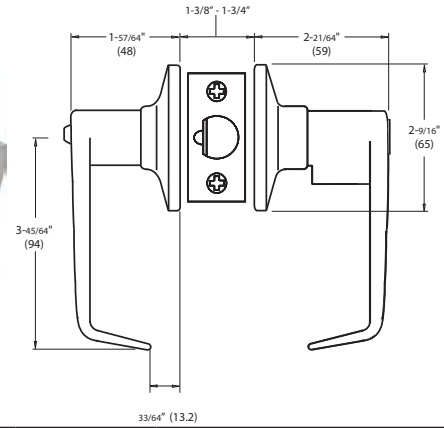

ET LEVER

Shown in Satin Nickel

ADA Compliant
Panic Proof Function

BOX PACK

Model	Function	WT/CTN	CTN QTY	US15 Satin Nickel	
500T - ET	Push Button Entrance (Panic Proof)	26 lb	20 Pcs	Item No.	D20320P
				List Price	$47.30
504T - ET	Storeroom	26 lb	20 Pcs	Item No.	D26320
				List Price	$47.30
501T - ET	Passage	23 lb	20 Pcs	Item No.	D24320
				List Price	$33.30
502TP - ET	Push Button Privacy (Panic Proof)	24 lb	20 Pcs	Item No.	D22320P
				List Price	$39.60
515T - ET	Dummy	15 lb	20 Pcs	Item No.	D25320
				List Price	$18.30