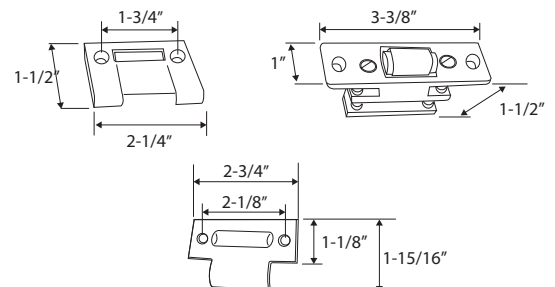

HEAVY DUTY BRASS JUMBO ROLLER CATCH

Base Metal: Brass

	Description	Finish	Item No.	List Price	CTN QTY	WT/CTN
	Heavy Duty Jumbo Roller Catch	US26D	420706	$39.00	15	8 lb
	Heavy Duty Jumbo Roller Catch	US10B	420710	$39.00	15	8 lb