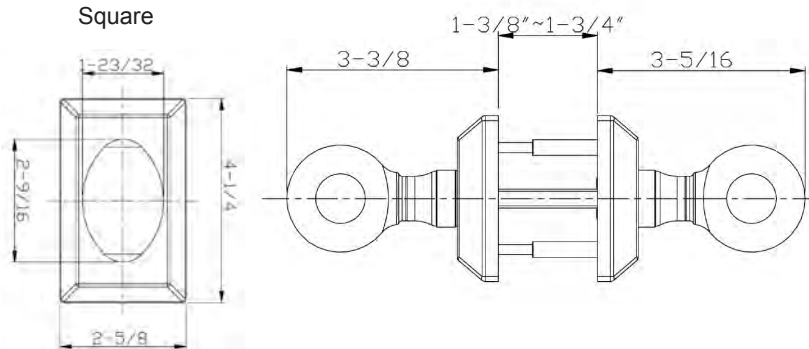

Specifications

Door Prep	Cross bore: 2-1/8" Edge bore: 1" Latch face: 1" x 2-1/4"	Latches	Entrance: 2-3/8" & 2-3/4" adjustable (9050R) Passage/Privacy: 2-3/8" & 2-3/4" adjustable (9079R) Faceplate: 1" x 2-1/4" round corner Bolt: 1/2" Solid Brass throw
Backset	Fits 2-3/8" and 2-3/4"	Strikes	1-3/4" x 2-1/4" full lip round corner (9103)
Door Thickness	1-3/8" ~ 1-3/4" door standard.	Wood Screws	Combination screws that suit both wood or metal door mounting

Cylinder SC4 6-pin standard. KW1 5-Pin Optional. SC1 5-Pin Optional. Entries packed KA4

SORRENTO

Shown in Aged Black

Model	Function	WT/CTN	CTN QTY	ABR Aged Bronze		ABK Aged Black	
				SQUARE		SQUARE	
100T-SO	Entrance	21 lb	4pcs	Item No.	681300S	681309S	
				List Price	$216.00	$216.00	
101T-SO	Passage	31 lb	6 Pcs	Item No.	684300S	684309S	
				List Price	$185.00	$185.00	
102T-SO	Privacy	31 lb	6 Pcs	Item No.	682300S	682309S	
				List Price	$186.00	$186.00	
115TB-SO	Dummy	30 lb	6 Pcs	Item No.	685300S	685309S	
				List Price	$90.00	$90.00