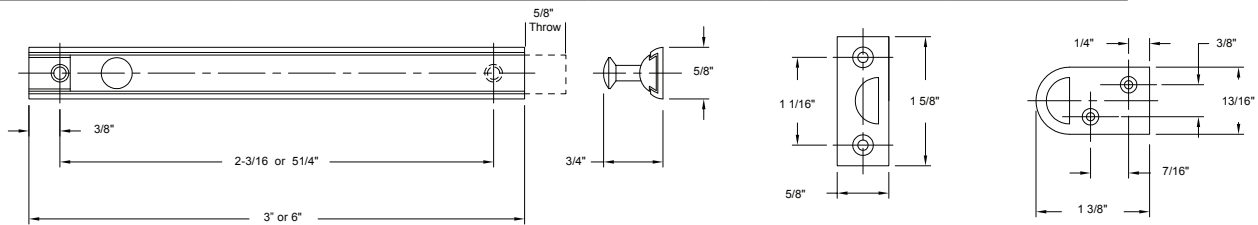

Description	Finish	Item No.	List Price	CTN QTY	WT/CTN
Solid Brass Surface Bolt 3"	US3	410303	$8.00	100	29 lbs
Solid Brass Surface Bolt 3"	US15	410309	$9.60	100	29 lbs
Solid Brass Surface Bolt 3"	US10B	410310	$10.00	100	29 lbs
Solid Brass Surface Bolt 6"	US3	410503	$8.60	100	29 lbs
Solid Brass Surface Bolt 6"	US26D	410507	$12.60	100	29 lbs
Solid Brass Surface Bolt 6"	US15	410509	$12.60	100	29 lbs
Solid Brass Surface Bolt 6"	US10B	410510	$13.90	100	29 lbs