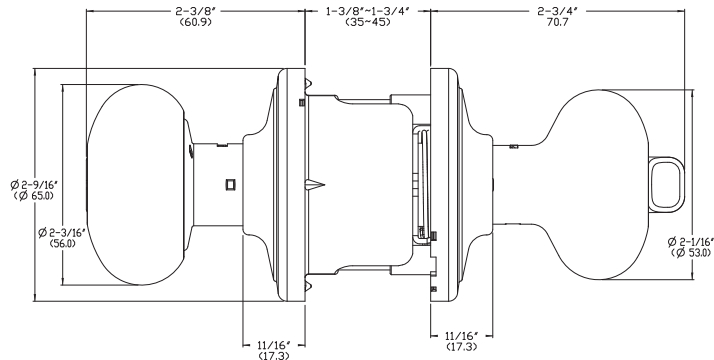

DELANEY® KNOBS GRADE 2

Specifications

Door Prep	Cross bore: 2-1/8" Edge bore: 1" Latch face: 1" x 2-1/4"	Latches	Entrance: 2-3/8" and 2-3/4" 6-way adjustable Passage/Privacy: 2-3/8" and 2-3/4" 6-way adjustable Faceplate: 1" x 2-1/4" round corner Bolt: 1/2" throw
Backset	Fits 2-3/8" and 2-3/4"	Strikes	1-3/4" x 2-1/4" full lip round corner (9103)
Door Thickness	1-3/8" ~ 1-3/4" door standard	Wood Screws	Combination screws that suit both wood or metal door mounting
Cylinder	SC1 5-pin standard. Entries packed KA4 KW1 5-pin optional	Grade 2 Features	Concealed screws Panic Proof UL Rated Full Protection Collar

AUBRYN

Shown in Satin Nickel

VISUAL PACK

Model	Function	WT/CTN	CTN QTY		US15 Satin Nickel	US19 Matte Black	US12P Tuscany Bronze
100TT-AU-G2	Entrance	24 lb	12 Pcs	Item No.	311522	311529	311527
				List Price	$53.60	$59.60	$59.60
101TT-AU-G2	Passage	22 lb	12 Pcs	Item No.	314522	314529	314527
				List Price	$39.00	$46.30	$46.30
102TT-AU-G2	Privacy	22 lb	12 Pcs	Item No.	312522	312529	312527
				List Price	$40.00	$47.60	$47.60
115TT-AU-G2	Dummy (Pair)	21 lb	12 Pcs	Item No.	315522	315529	315527
				List Price	$37.00	$43.00	$43.00