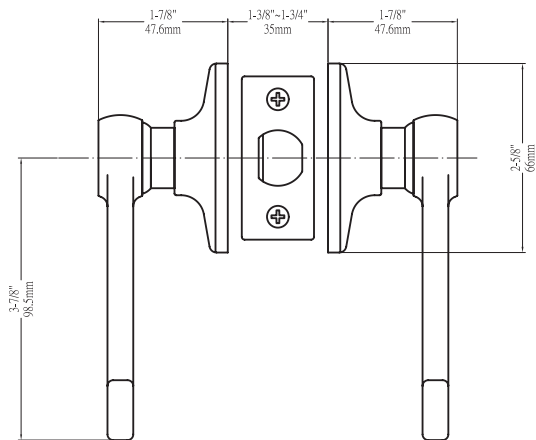

LEXINGTON

Shown in Satin Nickel

BOX PACK

Model	Function	WT/ CTN	CTN QTY		US15 Satin Nickel
500T-LE	Entrance LE/LE	35 lb	20 Pcs	Item No.	KA5101R
				List Price	$42.00
501T-LE	Passage	23 lb	20 Pcs	Item No.	KA5011R
				List Price	$32.00
502T-LE	Privacy	24 lb	20 Pcs	Item No.	KA5021R
				List Price	$34.00
515TLE	Dummy	15 lb	20 Pcs	Item No.	KA5051R
				List Price	$17.60