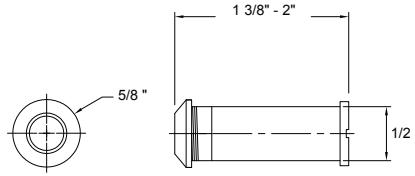

DELANEY® TRIM HARDWARE

160° SOLID BRASS VIEWER

Base Metal: Brass

1/2" Installation Hole

	Description	Finish	Item No.	List Price	CTN QTY	WT/ CTN
	Solid Brass Viewer 160°	US19	400129	$5.30	500	22 lbs
	Solid Brass Viewer 160°	US15	400139	$5.30	500	22 lbs