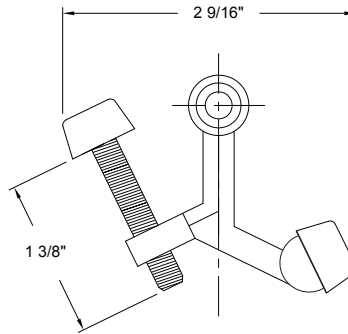

HEAVY DUTY HINGE PIN DOOR STOP

Base Metal: Zinc

	Description	Finish	Item No.	List Price	CTN QTY	WT/CTN
	H.D. Hinge Pin Door Stop	US3	402300	$1.50	500	42 lbs
	H.D. Hinge Pin Door Stop	US26	402500	$1.60	500	42 lbs
	H.D. Hinge Pin Door Stop w/ Matte Black Tips	US15A	402600	$1.60	500	42 lbs
	H.D. Hinge Pin Door Stop	US15	402601	$1.60	500	42 lbs
	H.D. Hinge Pin Door Stop w/ Matte Black Tips	US10B	402310	$1.80	500	42 lbs
	H.D. Hinge Pin Door Stop w/ Matte Black Tips	US19	402602	$2.90	500	42 lbs