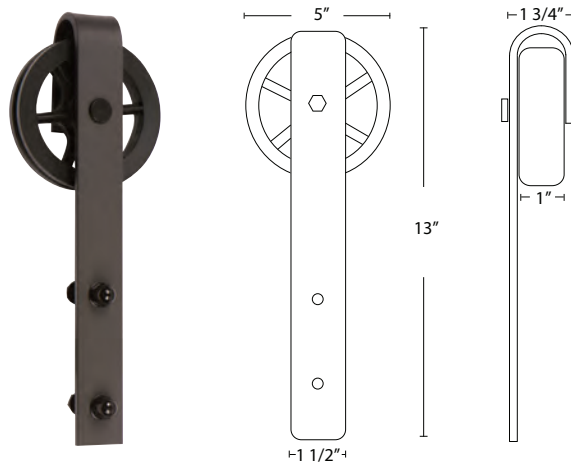

5000 SERIES Wagon Wheel

Shown in Matte Black

| Description | WT/CTN | QTY | US19 Matte Black | | Brushed Steel | |
|---|--------|-----|---------------------|------------|---------------|------------|
| | | | Item No. | List Price | Item No. | List Price |
| 5000 Series 6ft Barn Door Hardware (Wagon Wheel Standard) | 18 lb | 1 | Item No. | BD5064 | Item No. | BD5061 |
| | | | List Price | \$333.98 | List Price | \$441.32 |
| 5000 Series 8ft Barn Door Hardware (Wagon Wheel Standard) | 18 lb | 1 | Item No. | BD5084 | Item No. | — |
| | | | List Price | \$363.26 | List Price | — |