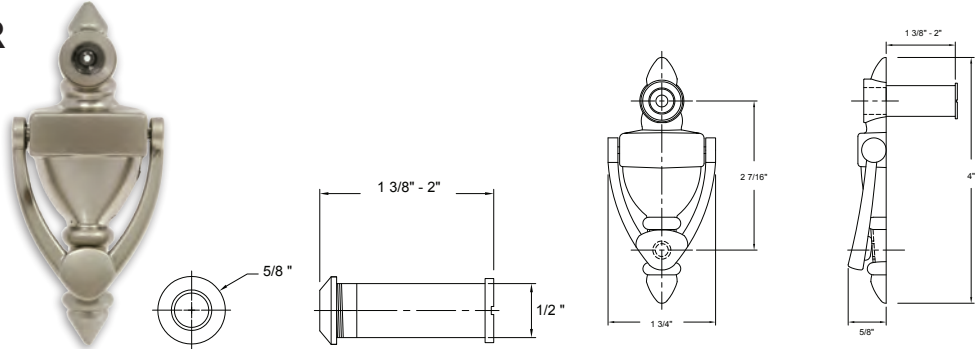

4" DOOR KNOCKER WITH 160° VIEWER

Base Metal: Brass

| | Description | Finish | Item No. | List Price | CTN QTY | WT/ CTN |
|--|-----------------------------------|--------|----------|------------|---------|---------|
| | 4" Door Knocker w/ 160° Viewer | US15 | 400410 | \$11.60 | 50 | 10 lb |
| | 4" Door Knocker w/ 160° Viewer | US10B | 400210 | \$11.60 | 50 | 10 lb |
| | 4" Door Knocker w/ 160° Viewer | US19 | 400310 | \$11.60 | 50 | 10 lb |
| | 4" Door Knocker w/ 160° Viewer | US26 | 400149 | \$11.60 | 50 | 10 lb |
| | 4" Door Knocker w/ 160° UL Viewer | US15 | 400410UL | \$15.60 | 50 | 10 lb |
| | 4" Door Knocker w/ 160° UL Viewer | US19 | 400310UL | \$15.60 | 50 | 10 lb |