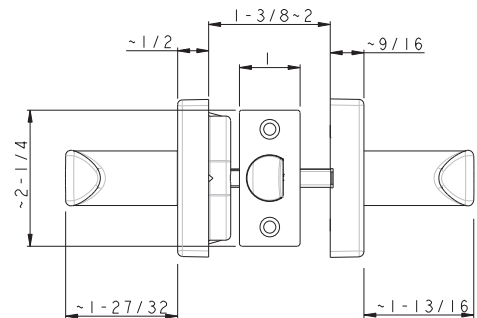

KIRA

Shown in Satin Nickel

ADA Compliant
Panic Proof Function

BOX PACK

Model	Function	WT/LB	CTN QTY	US15 Satin Nickel		US26 Bright Chrome		US19 Matte Black		US12P Tuscany Bronze	
				Item No.	List Price	Item No.	List Price	Item No.	List Price	Item No.	List Price
501T-KR	Passage	23 lb	10 Pcs	352511	$70.00	352516	$70.00	352519	$76.90	352517	$76.90
502T-KR	Push Button Privacy (Panic Proof)	23 lb	10 Pcs	352521L/R	$75.00	352526L/R	$75.00	352529L/R	$80.60	352527L/R	$80.60
515T-KR	Dummy	24 lb	20 Pcs	352551	$34.30	352556	$34.30	352559	$37.60	352557	$37.60