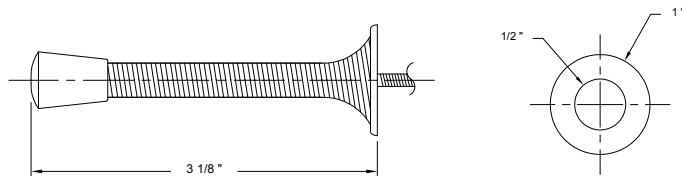

JUMBO SPRING DOOR STOP

Base Metal: Zinc

	Description	Finish	Item No.	List Price	CTN QTY	WT/CTN
	Jumbo Spring Door Stop 3"	US3	402511	$1.05	500	33 lbs
	Jumbo Spring Door Stop 3"	US5	402519	$1.20	500	33 lbs
	Jumbo Spring Door Stop 3"	US26	402516	$1.20	500	33 lbs
	Jumbo Spring Door Stop 3"	US15	402518	$1.20	500	33 lbs
	Jumbo Spring Door Stop 3" w/ Matte Black Tip	US15A	402517	$1.20	500	33 lbs
	Jumbo Spring Door Stop 3" w/ Matte Black Tip	US10B	402510	$1.30	500	33 lbs
	Jumbo Spring Door Stop 3" w/ Matte Black Tip	US19	402514	$1.60	500	33 lbs