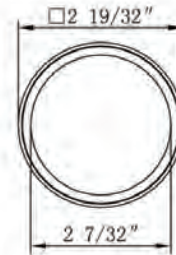

Function	Finish	CTN Qty	Item No.	List Price
Passage	Oil Rubbed Bronze (US10B)	12	BV336002	$94.00
	Satin Nickel (US15)	12	BV336001	$94.00
Privacy	Oil Rubbed Bronze (US10B)	12	BV336012	$94.00
	Satin Nickel (US15)	12	BV336011	$94.00
Dummy	Oil Rubbed Bronze (US10B)	12	BV336022	$47.00
	Satin Nickel (US15)	12	BV336021	$47.00