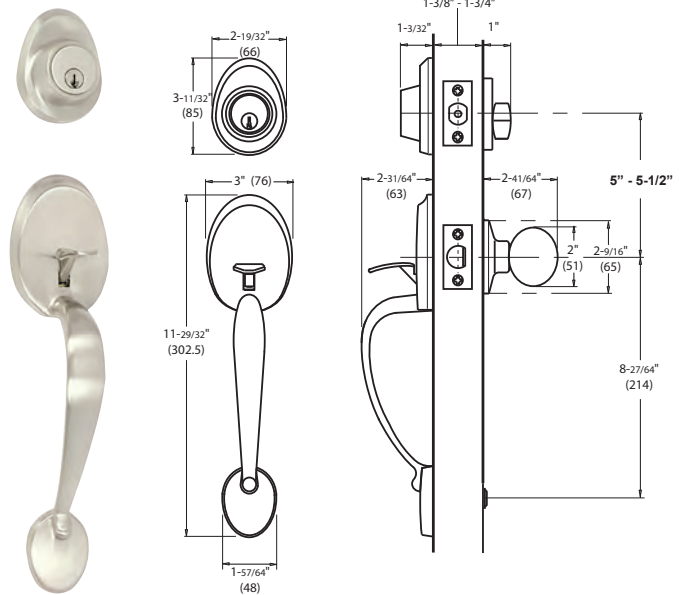

TRALEE

Shown in Satin Nickel

BOX PACK

Model	Function	WT/CTN	CTN QTY		US15 Satin Nickel	US12P Tuscany Bronze
400-TR	Single Cylinder	33 lbs	10 Pcs	Item No.	D40700	D40712
				List Price	$165.60	$186.90
405-TR	Dummy	33 lbs	10 Pcs	Item No.	D40701	D40757
				List Price	$149.30	$167.90