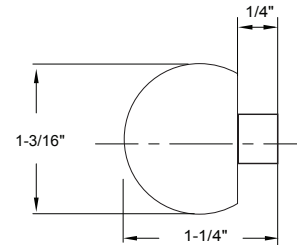

BI-FOLD DOOR KNOB

Base Metal: Zinc

	Description	Finish	Item No.	List Price	CTN QTY	WT/ CTN
	Bi-Fold Door Knob	US15	430102	$3.70	25	5 lb