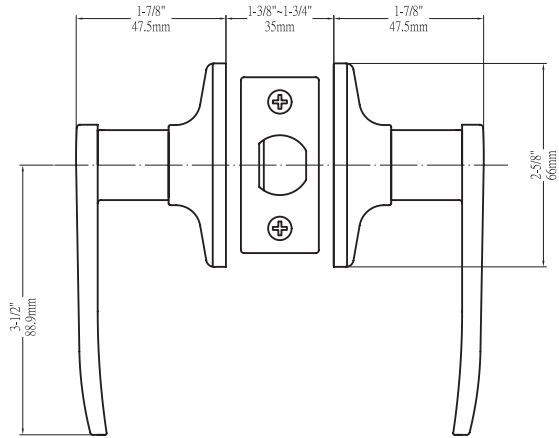

ASHEVILLE

Shown in Satin Nickel

BOX PACK

Model	Function	WT/ LB	CTN QTY	US15 Satin Nickel	
500T-AH	Entrance	35 lb	20 Pcs	Item No.	AH5101
				List Price	$42.00
501T-AH	Passage	23 lb	20 Pcs	Item No.	AH5011
				List Price	$32.00
502T-AH	Privacy	24 lb	20 Pcs	Item No.	AH5021
				List Price	$34.00
515T-AH	Dummy	15 lb	20 Pcs	Item No.	AH5051
				List Price	$17.60