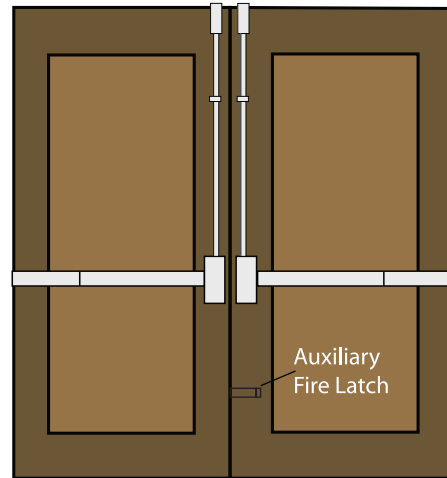

Double Door without Mullion

2 Vertical Rod Less Bottom Rod

F8100 LBR Series
F9100 LBR Series

*Must use Auxiliary Fire Latch