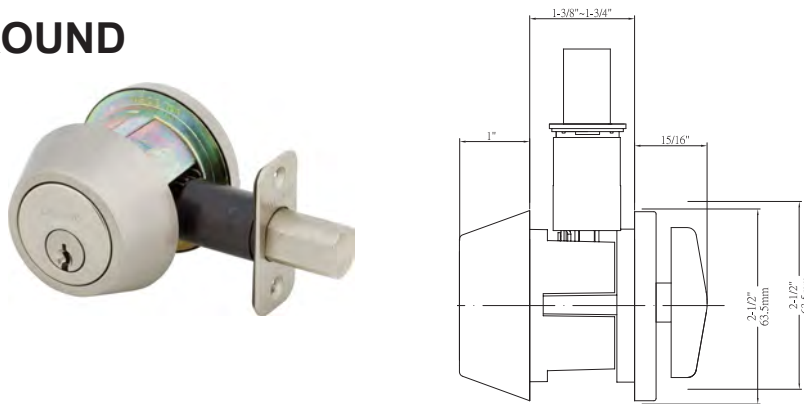

GRADE 2 ROUND

Shown in Satin Nickel

BOX PACK

Model	Function	WT/CTN	CTN QTY	US15 Satin Nickel			US10BE Edged Bronze			US19 Matte Black		
				Item No.	List Price		Item No.	List Price		Item No.	List Price	
200S-G2	Single Cylinder	19 lb	10 Pcs	G2KA2001	$43.60		G2KA2007	$45.30		G2KA2004	$45.30	

VISUAL PACK

Model	Function	WT/CTN	CTN QTY	US15 Satin Nickel			US10BE Edged Bronze		
				Item No.	List Price		Item No.	List Price	
VB-200S-G2	Single Cylinder	23 lb	10 Pcs	VBG2KA2001	$44.60		VBG2KA2007	$46.30