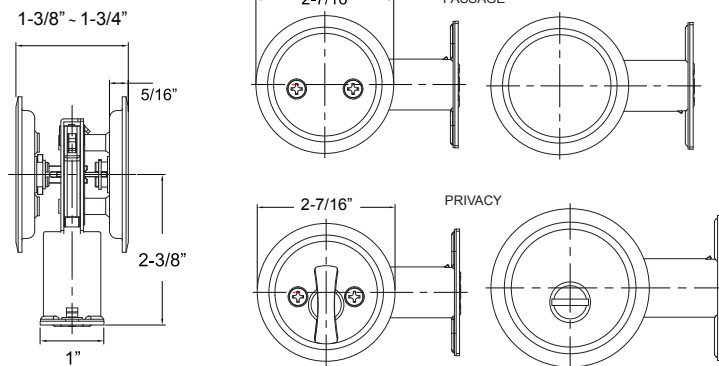

ROUND SLIDING POCKET DOOR LOCKS

Requires Standard Door Prep

Passage Shown
Base Metal: Zinc

Function	WT/LB	CTN QTY		US15 Satin Nickel	US10B Oil Rubbed Bronze	US26 Bright Chrome	US19 Matte Black
Passage	5 lb	10 Pcs	Item No.	442220	442227	442226	442224
			List Price	$33.00	$33.00	$33.00	$33.00
Privacy	5 lb	10 Pcs	Item No.	442420	442427	442426	442424
			List Price	$35.00	$35.00	$35.00	$35.00