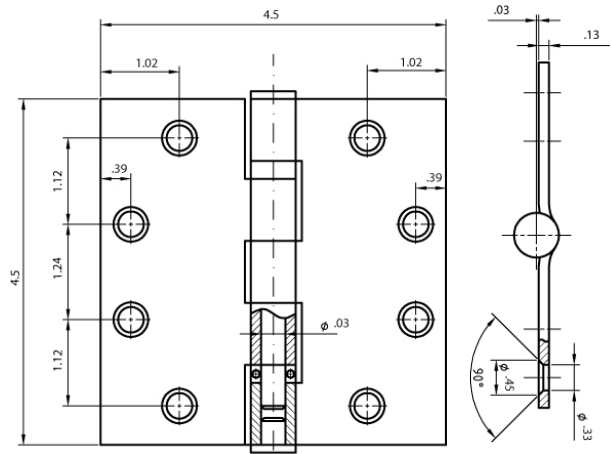

BALL BEARING 4 1/2" X 4 1/2" COMMERCIAL HINGE

SPECIFICATIONS

- #10 X 1/2" Machine screws (12-24NC) standard
- #10 x 1/4" Wood screws standard
- Gauge 0.134" Steel
- Box packed 1.5 pair (3 pcs) per box
  15 Pair / CTN, 34 Lbs
- Priced per pair (2 Hinges)
- Base Metal is Steel or Satin Stainless Steel