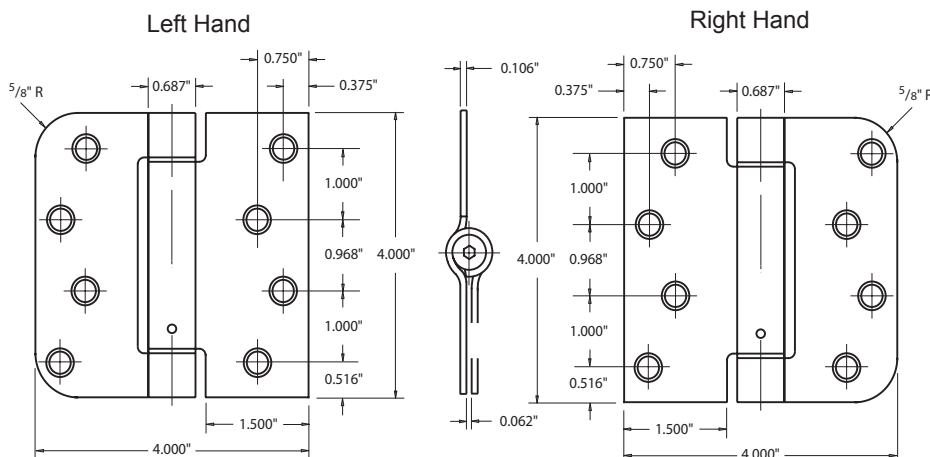

4" X 4" 5/8R x SQ SPRING HINGE FOR CASTLEGATE

SPECIFICATIONS

- #10 X 1/2" machine screw (10-24NC) standard (8 pcs)
- #10 x 3/4" wood screw standard (16 pcs)
- Box Pack: 1Pair (2 pcs) per box.
  20 Pair / CTN, 28 Lbs
- Gauge: 0.106" Steel
- Specify LH or RH
- Priced & sold by the pair (2 Hinges)

LISTED Base Metal: Steel

Description	Radius	US26D	
		Satin Chrome	
4" x 4" Spring Hinge for Castlegate	5/8" x SQ	Item No.	SP4056R / SP4056L
		List Price	$29.20