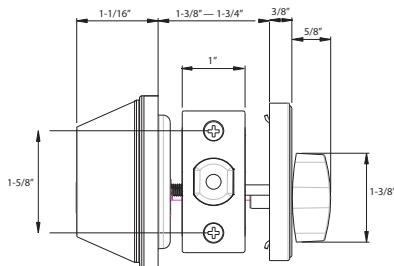

BOX PACK

Model	Function	WT/ LB	CTN QTY		US5 Antique Brass	US32D Satin Stainless Steel	US15 Satin Nickel	US26 Bright Chrome	US19 Matte Black	US12P Tuscany Bronze
200-B	Single Cylinder	27 lb	20 Pcs	Item No.	—	D31002	D31004	D31006	D31009	D31007
				List Price		$30.90	$30.90	$30.90	$31.90	$31.90
205-S	One-Sided (Half Bore)	15 lb	20 Pcs	Item No.	—	D35002	D35004	D35006	D35009	—
				List Price		$16.20	$17.90	$17.90	$21.20	
206-S	One-Sided (Full Bore)	15 lb	20 Pcs	Item No.	—	D36002	D36004	—	—	—
				List Price		$20.75	$22.90			
	Turn Button Only		Each	Item No.	D32005	D32002	D32008	D32006	D32009	D32007
				List Price	$10.00	$10.00	$10.00	$10.00	$10.00	$10.00