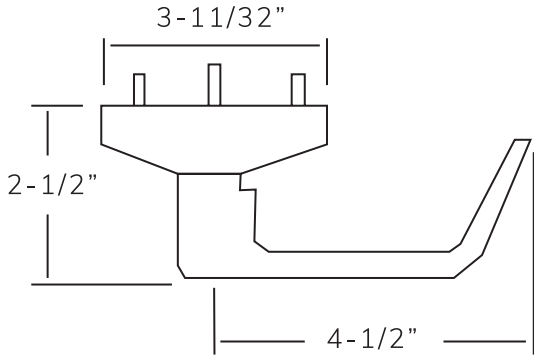

DELANEY® EXIT DEVICE TRIM

500L SERIES EXIT DEVICE TRIM STANDARD EXTERIOR LEVER TRIM

Shown in Satin Chrome

500L or 504L Series*
Entrance or Night Latch
Function