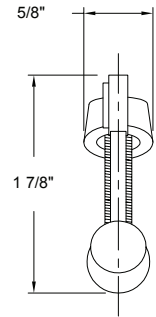

HEAVY DUTY HINGE PIN DOOR STOP

Base Metal: Zinc

	Description	Finish	Item No.	List Price	CTN QTY	WT/CTN
	H.D. Hinge Pin Door Stop	US3	402300	$1.50	500	42 lbs
	H.D. Hinge Pin Door Stop	US26	402500	$1.60	500	42 lbs
	H.D. Hinge Pin Door Stop w/ Matte Black Tips	US15A	402600	$1.60	500	42 lbs
	H.D. Hinge Pin Door Stop	US15	402601	$1.60	500	42 lbs
	H.D. Hinge Pin Door Stop w/ Matte Black Tips	US10B	402310	$1.80	500	42 lbs
	H.D. Hinge Pin Door Stop w/ Matte Black Tips	US19	402602	$2.90	500	42 lbs