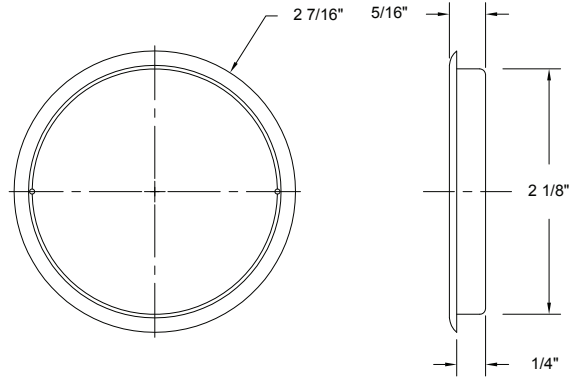

DRIVE-IN FINGER PULL

Base Metal: Zinc

	Description	Finish	Item No.	List Price	CTN QTY	WT/ CTN
	Drive-in Finger Pull 2-1/8" Diameter	US15	400515	$1.60	150	10 lb
	Drive-in Finger Pull 2-1/8" Diameter	US10B	400910	$1.60	150	10 lb