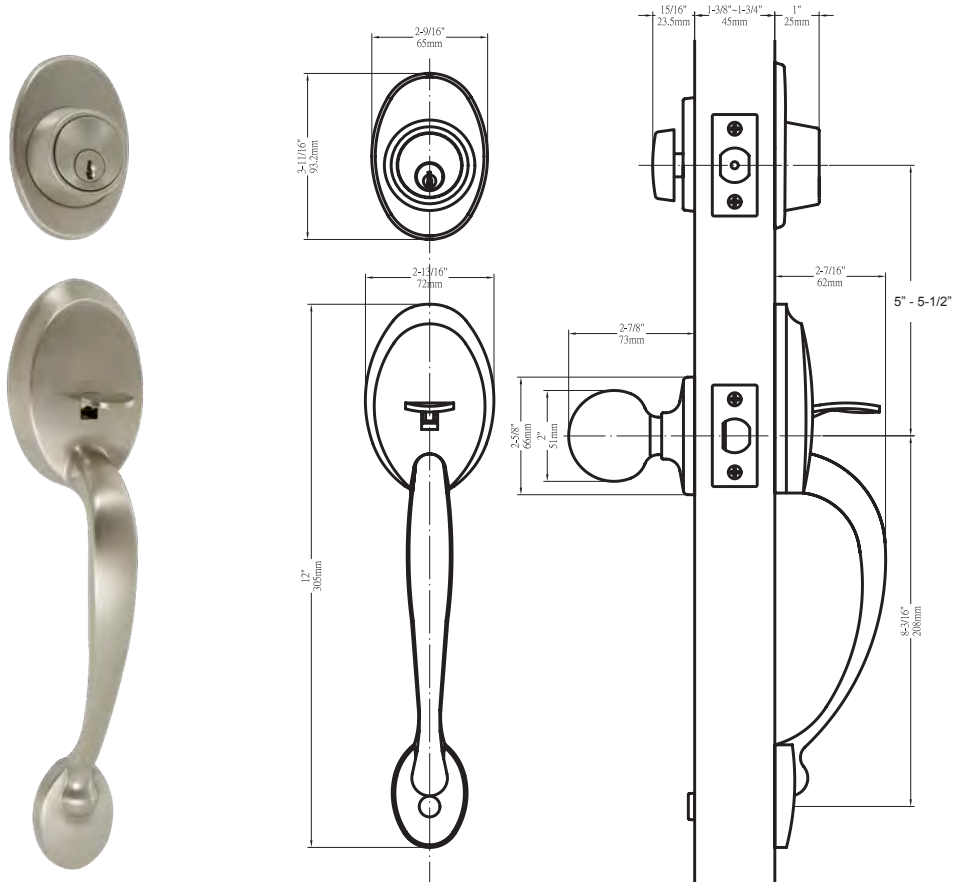

COLTON

Shown in Satin Nickel

BOX PACK Handleset pricing includes interior knob or lever. Specify interior option and handing when ordering. (See page 45)

Model	Function	WT/CTN	CTN QTY		US15 Satin Nickel	US10B Oil Rubbed Bronze	US10BE Edged Bronze	US19 Matte Black
400-CO	Single Cylinder	33 lb	10 Pcs	Item No.	KA4001	KA4000	KA4007	KA4004
				List Price	$147.00	$162.00	$162.00	$162.00
405-CO	Dummy	30 lb	10 Pcs	Item No.	KA4051	KA4050	KA4057	KA4054
				List Price	$143.00	$158.00	$158.00	$158.00

VISUAL PACK Saxon Knob Interior Included.

Model	Function	WT/CTN	CTN QTY		US15 Satin Nickel	US19 Matte Black
VP-400-CO	Single Cylinder	28 lb	6 Pcs	Item No.	VPKA4001	VPKA4004
				List Price	$148.00	$163.00