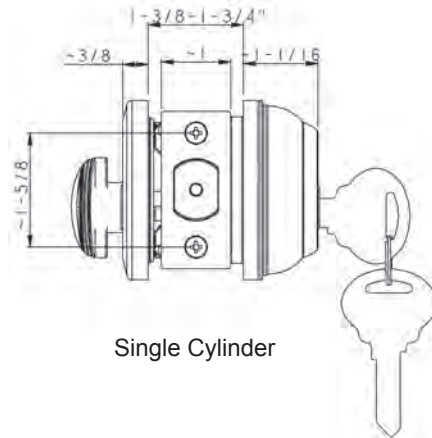

Specifications

Door Prep	Cross bore: 2-1/8" Edge bore: 1" Latch face: 1" x 2-1/4"	Latches	2-3/8" and 2-3/4" adjustable (9092 UL) Faceplate: 1" x 2-1/4" round corner Bolt: Brass with hardened steel rod. Full 1" throw
Backset	Fits 2-3/8" and 2-3/4"	Strikes	1-3/4" x 2-1/4" Rd and Sq Corner (9111 and 9117) Includes Reinforcement Strike
Door Thickness	1-3/8" ~ 1-3/4" door standard 2-1/4" Ext. Kit Available	Wood Screws	Combination screws that suit both wood or metal door mounting Includes 3" Security Screws
Cylinder	Visual Packaging- SC1 5-pin standard Deadbolts packed KA6	Grade 2 Features in Visual Packaging	Protective Collar 3-Hr Fire Latch High Security Strike Plate Assembly

GRADE 2 TRADITIONAL DEADBOLTS

Shown in Satin Nickel

Single Cylinder

VISUAL PACK

Model	Function	WT/LB	CTN QTY	Finish Options				
				US3 Bright Brass	US15 Satin Nickel	US19 Matte Black	US12P Tuscany Bronze	
200-LU-G2	Single Cylinder	27 lb	6 Pcs	Item No.	330603	330601	330609	330610
				List Price	$47.90	$47.90	$60.30	$60.30