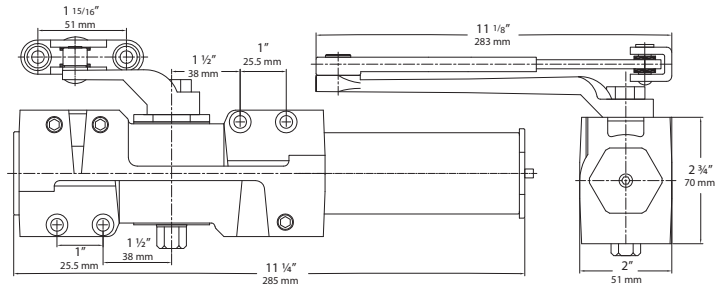

DELANEY® DOOR CLOSERS

8000 SERIES CAST IRON DOOR CLOSER

Power Size 1-6 (Preset Size 3)

UL LISTED

10 YEAR WARRANTY

Model	WT/CTN	QTY/CTN	Aluminum Painted	Dark Bronze Painted	
8000 Series Door Closer with Standard Full Cover	26 lb	2 Pcs	Item No. 608810	608811	
			List Price	$215.00	$226.00
8000 Series Door Closer with Delay Action (DA) & Standard Full Cover	26 lb	2 Pcs	Item No. 608840	608841	
			List Price	$237.00	$248.00