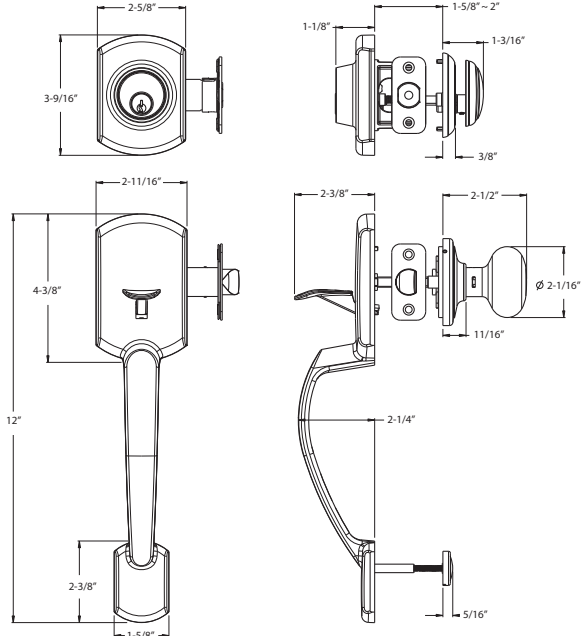

KATANA GRADE 2

Shown in Satin Nickel

AUBRYN INTERIOR

VISUAL PACK

Model	Function	WT/CTN	CTN QTY	US15 Satin Nickel	US26 Bright Chrome	US19 Matte Black	US12P Tuscany Bronze
GR2 400-KA/AU	Single Cylinder	28 Lbs	4 Pcs	Item No. 340100	340102	340109	340107
				List Price $234.30	$234.30	$241.30	$241.30
GR2 405-KA/AU	Dummy	24 Lbs	4 Pcs	Item No. 340101	340112	340119	340117
				List Price $227.60	$227.60	$231.60	$231.60

Aubryn Interior comes standard packed in the box.