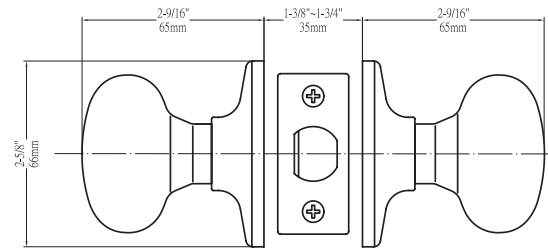

FAIRFIELD continued

VISUAL PACK

Model	Function	WT/ LB	CTN QTY		US15 Satin Nickel	US10BE Edged Bronze	US19 Matte Black
VP-100T-FD	Entrance	27 lb	16 Pcs	Item No.	VPKR1001	VPKR1007	VPKR1004
				List Price	$29.90	$32.90	$32.90
VP-101T-FD	Passage	23 lb	16 Pcs	Item No.	VPKR1011	VPKR1017	VPKR1014
				List Price	$26.00	$28.60	$28.60
VP-102T-FD	Privacy	24 lb	16 Pcs	Item No.	VPKR1021	VPKR1027	VPKR1024
				List Price	$26.60	$29.30	$29.30
VP-115T-FD	Dummy (Pair)	13 lb	16 Pcs	Item No.	VPKR1051	VPKR1057	VPKR1054
				List Price	$12.30	$13.60	$13.60
VP-300T-FD	Combo	27 lb	6 Pcs	Item No.	VPKR3001	—	—
				List Price	$55.30		

SAXON

Shown in Satin Nickel

BOX PACK

Model	Function	WT/ LB	CTN QTY		US3 Bright Brass	US15 Satin Nickel	US15A Antique Nickel	US5 Antique Brass	US26 Bright Chrome	US10B Oil Rubbed Bronze	US10BE Edged Bronze	US19 Matte Black	AS Antique Silver
100T-SA	Entrance	27 lb	20 Pcs	Item No.	KS1003	KS1001	KS1008	KS1005	KS1006	KS1000	KS1007	KS1004	KS1002
				List Price	$29.60	$32.00	$32.00	$32.00	$32.00	$35.00	$35.00	$35.00	$35.00
101T-SA	Passage	22 lb	20 Pcs	Item No.	KS1013	KS1011	KS1018	KS1015	KS1016	KS1010	KS1017	KS1014	KS1012
				List Price	$24.00	$27.30	$27.30	$27.30	$27.30	$30.00	$30.00	$30.00	$30.00
102T-SA	Privacy	22 lb	20 Pcs	Item No.	KS1023	KS1021	KS1028	KS1025	KS1026	KS1020	KS1027	KS1024	KS1022
				List Price	$24.60	$27.90	$27.90	$27.90	$27.90	$30.60	$30.60	$30.60	$30.60
115T-SA	Dummy	9 lb	20 Pcs	Item No.	KS1053	KS1051	KS1058	KS1055	KS1056	KS1050	KS1057	KS1054	KS1052
				List Price	$11.30	$12.30	$12.30	$12.30	$12.30	$13.60	$13.60	$13.60	$13.60
300T-SA	Combo	54 lb	10 Pcs	Item No.	KS3003	KS3001	—	—	—	KS3000	KS3007	KS3004	—
				List Price	$52.60	$57.00				$62.00	$62.00	$62.00	

VISUAL PACK

Model	Function	WT/ LB	CTN QTY		US3 Bright Brass	US15 Satin Nickel	US10BE Edged Bronze	US19 Matte Black
VP-100T-SA	Entrance	27 lb	16 Pcs	Item No.	VPKS1003	VPKS1001	VPKS1007	VPKS1004
				List Price	$30.60	$33.00	$36.00	$36.00
VP-101T-SA	Passage	22 lb	16 Pcs	Item No.	VPKS1013	VPKS1011	VPKS1017	VPKS1014
				List Price	$25.00	$28.30	$31.00	$31.00
VP-102T-SA	Privacy	23 lb	16 Pcs	Item No.	VPKS1023	VPKS1021	VPKS1027	VPKS1024
				List Price	$25.60	$28.90	$31.60	$31.60
VP-115T-SA	Dummy (Pair)	13 lb	16 Pcs	Item No.	VPKS1053	VPKS1051	VPKS1057	VPKS1054
				List Price	$12.30	$13.30	$14.60	$14.60
VP-300T-SA	Combo	27 lb	6 Pcs	Item No.	—	VPKS3001	VPKS3007	—
				List Price		$58.00	$63.00