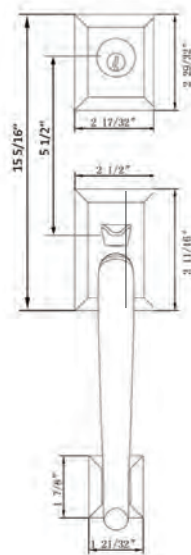

Function	CTN Qty		US10B Oil Rubbed Bronze	US15 Satin Nickel	US19 Matte Black	US26 Bright Chrome
Single Cylinder	2	Item No.	BV913002939 (R/L)	BV913001939 (R/L)	BV913004939 (R/L)	BV913003939 (R/L)
		List Price	$376.00	$376.00	$376.00	$376.00
Dummy	2	Item No.	BV913502	BV913501	BV913504	BV913503
		List Price	$376.00	$376.00	$376.00	$376.00