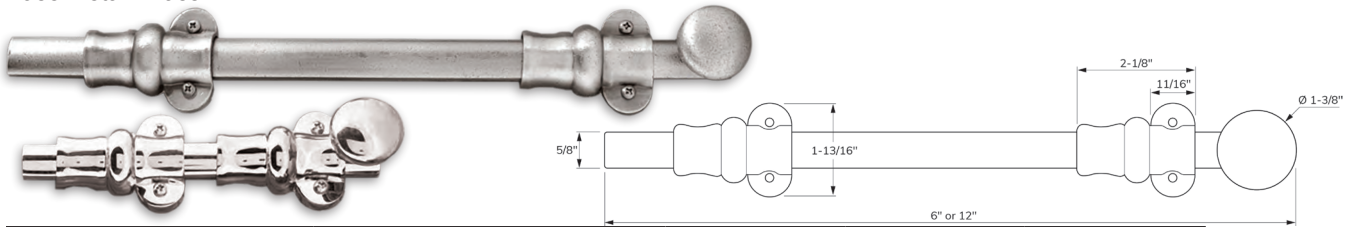

SOLID BRASS SURFACE BOLTS

Base Metal: Brass

Description	Finish	Item No.	List Price	CTN QTY	WT/CTN
762 Surface Bolt 12"	US15	BV760016	$74.30	48	33 lbs
762 Surface Bolt 12"	US10B	BV760017	$74.30	48	33 lbs
762 Surface Bolt 12"	US26	BV760021	$74.30	48	33 lbs
766 Surface Bolt 6"	US15	BV760011	$60.00	76	33 lbs
766 Surface Bolt 6"	US10B	BV760012	$60.00	76	33 lbs
766 Surface Bolt 6"	US26	BV760020	$60.00	76	33 lbs