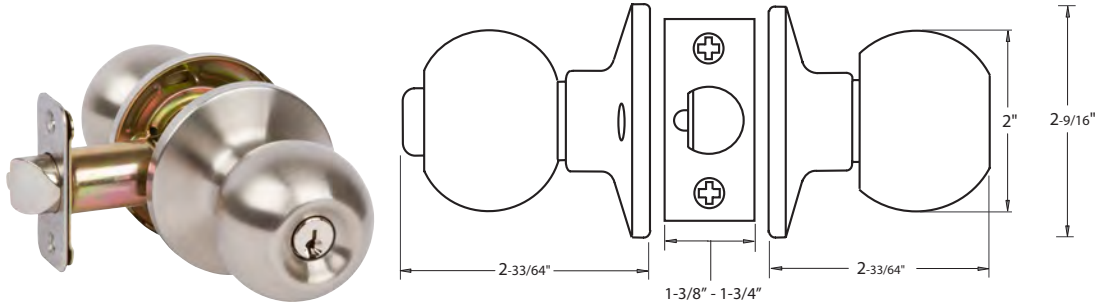

Specifications

Door Prep	Cross bore: 2-1/8" Edge bore: 1" Latch face: 1" x 2-1/4"	Latches (6-Way Available)	Entrance: 2-3/8" and 2-3/4" 6-way adjustable (9073) Passage/Privacy: 2-3/8" and 2-3/4" 6-way adjustable (9074) Faceplate: 1" x 2-1/4" round corner Bolt: 1/2" throw
Backset	Fits 2-3/8" and 2-3/4"	Strikes	1-3/4" x 2-1/4" full lip round corner (9103)
Door Thickness	1-3/8" ~ 1-3/4" door standard	Wood Screws	Combination screws that suit both wood or metal door mounting
Cylinder	KW1 5-pin standard SC1 5-Pin optional. Entries packed KA5		

BELTON

Shown in Satin Stainless Steel

BOX PACK

Model	Function	WT/LB	CTN QTY		US32D Satin Stainless Steel	US19 Matte Black	US12P Tuscany Bronze
100T - BT	Entrance	27 lb	20 Pcs	Item No.	D11322	D11329	D11327
				List Price	$27.60	$32.30	$32.30
101T - BT	Passage	22 lb	20 Pcs	Item No.	D14322	D14329	D14327
				List Price	$19.30	$27.90	$27.90
102T - BT	Privacy	22 lb	20 Pcs	Item No.	D12322	D12329	D12327
				List Price	$22.30	$29.30	$29.30
115T - BT	Dummy	9 lb	20 Pcs	Item No.	D15322	D15329	D15327
				List Price	$10.30	$12.30	$12.30