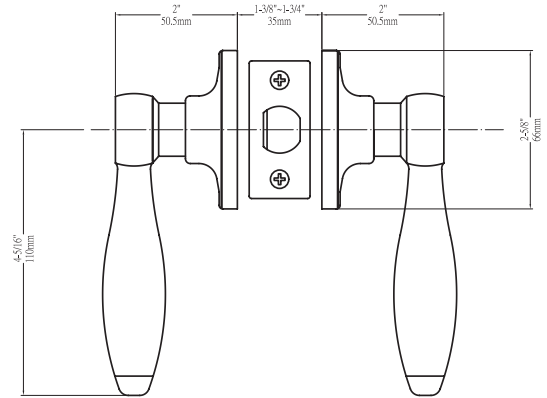

KENDALL

Shown in Satin Nickel

BOX PACK

Model	Function	WT/ LB	CTN QTY		US15 Satin Nickel	US10BE Edged Bronze
500T-KI	Entrance	35 lb	20 Pcs	Item No.	KI5101R	KI5107R
				List Price	$42.00	$45.00
501T-KI	Passage	23 lb	20 Pcs	Item No.	KI5011R	KI5017R
				List Price	$32.00	$33.00
502T-KI	Privacy	24 lb	20 Pcs	Item No.	KI5021R	KI5027R
				List Price	$34.00	$35.00
515T-KI	Dummy	15 lb	20 Pcs	Item No.	KI5051R	KI5057R
				List Price	$17.60	$18.90
300T-KI	Combo	62 lb	10 Pcs	Item No.	KI3001R	KI3007R
				List Price	$68.00	$72.00