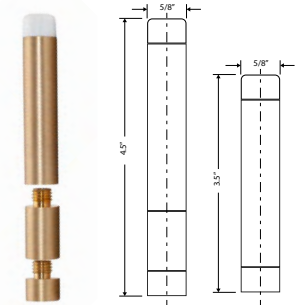

3-1/2" / 4-1/2" ADJUSTABLE BRASS DOOR STOP

Base Metal: Brass

Description	Finish	Item No.	List Price	CTN QTY	WT/CTN
Solid Brass Adjustable Base Board Stop	US10B	402010	$26.00	10	5 lb
Solid Brass Adjustable Base Board Stop	US15	402015	$26.00	10	5 lb
Solid Brass Adjustable Base Board Stop	US26	402016	$26.00	10	5 lb
Solid Brass Adjustable Base Board Stop	US4	402017	$26.00	10	5 lb
Solid Brass Adjustable Base Board Stop	US19	402019	$26.00	10	5 lb