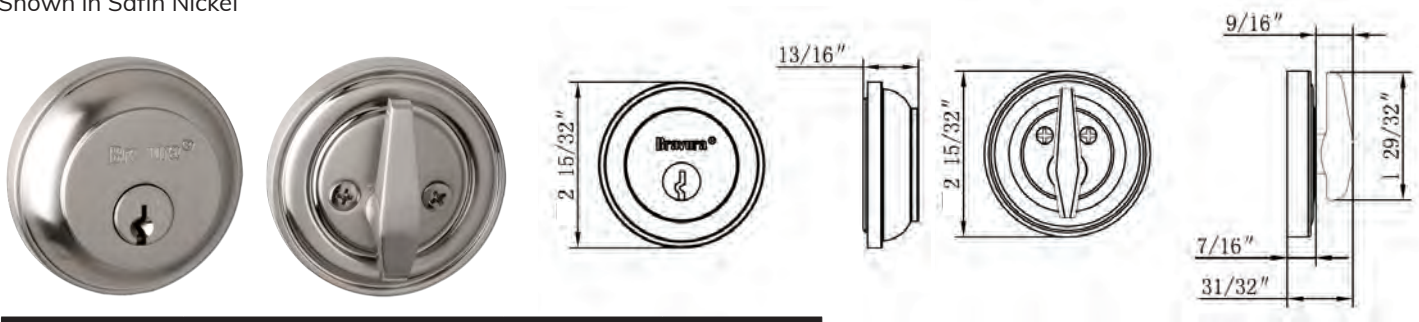

ELITE SERIES DEADBOLTS

310B ELITE DEADBOLT

Shown in Satin Nickel

| Cylinder | Finish | Item No. | List Price |
|-----------------|---------------------------|----------|------------|
| Single Deadbolt | Satin Nickel (US15) | BV310001 | \$94.00 |
| Single Deadbolt | Oil Rubbed Bronze (US10B) | BV310002 | \$94.00 |
| Single Deadbolt | Matte Black (US19) | BV310004 | \$94.00 |