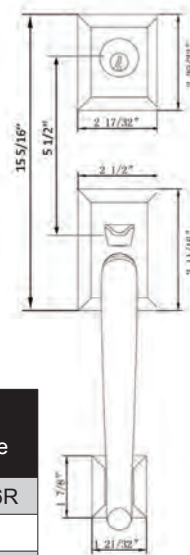

Function	CTN Qty		US10B Oil Rubbed Bronze	US15 Satin Nickel	US19 Matte Black	US26 Bright Chrome
Single Cylinder	2	Item No.	BV913002906R	BV913001906R	BV913001906R	BV913003906R
		List Price	$376.00	$376.00	$376.00	$376.00
Dummy	2	Item No.	BV913502	BV913501	BV913504	BV913503
		List Price	$376.00	$376.00	$376.00	$376.00