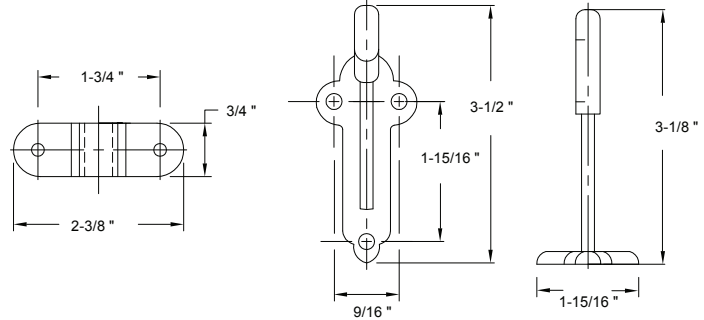

HEAVY DUTY 3 1/2" HANDRAIL BRACKET

Base Metal: Zinc

	Description	Finish	Item No.	List Price	CTN QTY	WT/CTN
	3 1/2" Heavy Duty Hand Rail Bracket	US3	406152	$6.30	200	53 lbs
	3 1/2" Heavy Duty Hand Rail Bracket	US15	406159	$6.30	200	53 lbs
	3 1/2" Heavy Duty Hand Rail Bracket	US10B	406150	$6.30	200	53 lbs
	3 1/2" Heavy Duty Hand Rail Bracket	US19	406154	$6.30	200	53 lbs