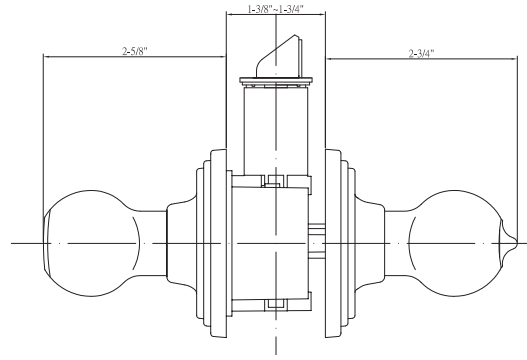

CANOVA

Shown in Satin Nickel

BOX PACK

Model	Function	WT/ CTN	CTN QTY		US15 Satin Nickel	US10BE Edged Bronze	US19 Matte Black
100T-CN*	Entrance	25 lb	10 Pcs	Item No.	360501	360507	360504
				List Price	$69.00	$69.00	$69.00
101T-CN	Passage	20 lb	10 Pcs	Item No.	364501	364507	364504
				List Price	$65.00	$65.00	$65.00
102T-CN	Privacy	21 lb	10 Pcs	Item No.	362501	362507	362504
				List Price	$65.00	$65.00	$65.00
115T-CN	Dummy	17 lb	20 Pcs	Item No.	365501	365507	365504
				List Price	$33.00	$33.00	$33.00

* Standard SC1 5-pin Cylinder