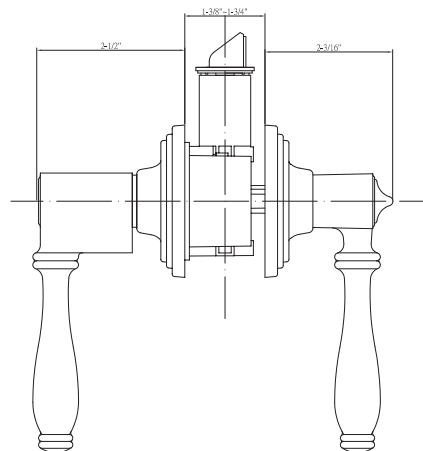

SORADO

Shown in Matte Black

BOX PACK

Model	Function	WT/ CTN	CTN QTY		US10BE Edged Bronze	US19 Matte Black
500T-SO*	Entrance	25 lb	10 Pcs	Item No.	360107	360104
				List Price	$90.60	$90.60
501T-SO	Passage	20 lb	10 Pcs	Item No.	364107	364104
				List Price	$85.60	$85.60
502T-SO	Privacy	21 lb	10 Pcs	Item No.	362107	362104
				List Price	$85.60	$85.60
515T-SO	Dummy	17 lb	20 Pcs	Item No.	365107	365104
				List Price	$43.00	$43.00

* Standard SC1 5-pin Cylinder