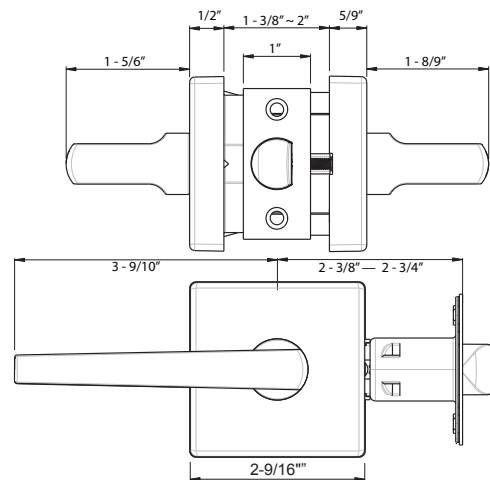

Square Trim

Shown in Satin Nickel

ADA Compliant
Panic Proof Function

BOX PACK

Model	Function	WT/LB	CTN QTY		US15 Satin Nickel	US26 Bright Chrome	US19 Matte Black	US12P Tuscany Bronze
501T-VI Square	Passage	23 lb	10 Pcs	Item No.	353511	353516	353519	353517
				List Price	$70.00	$70.00	$76.90	$76.90
502T-VI Square	Push Button Privacy (Panic Proof)	24 lb	10 Pcs	Item No.	353521	353526	353529	353527
				List Price	$75.00	$75.00	$80.60	$80.60
515T-VI Square	Dummy	24 lb	20 Pcs	Item No.	353551	353556	353559	353557
				List Price	$34.30	$34.30	$37.60	$37.60