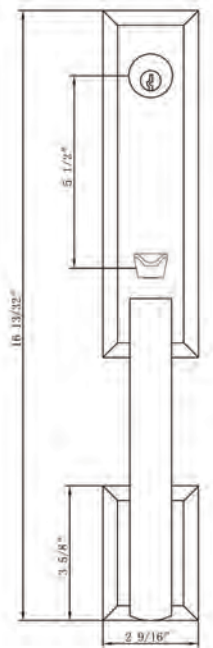

Function	CTN Qty		US10B Oil Rubbed Bronze	US15 Satin Nickel	US19 Matte Black	US26 Bright Chrome
Single Cylinder	2	Item No.	BV971002939 (R/L)	BV971001939 (R/L)	BV971005939 (R/L)	BV971003939 (R/L)
		List Price	$433.00	$433.00	$433.00	$433.00
Dummy	2	Item No.	BV971502	BV971501	BV971505	BV971503
		List Price	$433.00	$433.00	$433.00	$433.00