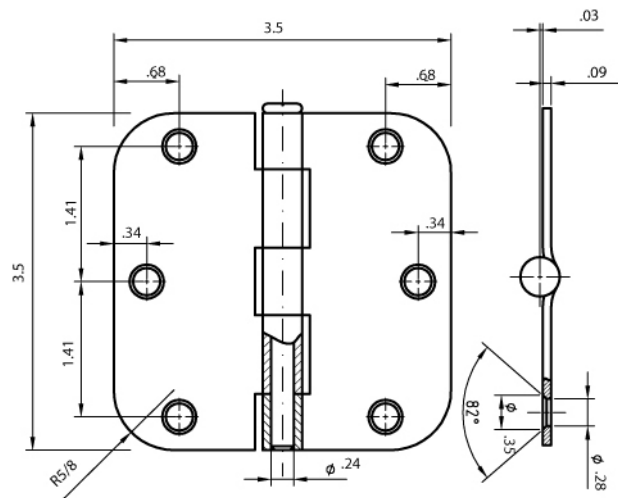

3 1/2" X 3 1/2" BULK RESIDENTIAL HINGES INTERIOR

SPECIFICATIONS

- #9 X 3/4" wood screws supplied
- #9 x 1" wood screws additional
- #9 x 2" wood screws additional
- Gauge 0.087" Steel
- Bulk packaged 50 pair / CTN, 45 lbs.
- Priced and sold by the pair (2 Hinges)