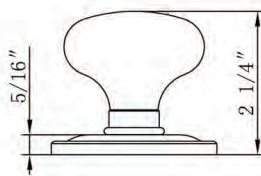

Function	Finish	CTN Qty	Item No.	List Price
Passage	Oil Rubbed Bronze (US10B)	12	BV336002	$94.00
	Satin Nickel (US15)	12	BV336001	$94.00
Privacy	Oil Rubbed Bronze (US10B)	12	BV336012	$94.00
	Satin Nickel (US15)	12	BV336011	$94.00
Dummy	Oil Rubbed Bronze (US10B)	12	BV336022	$47.00
	Satin Nickel (US15)	12	BV336021	$47.00