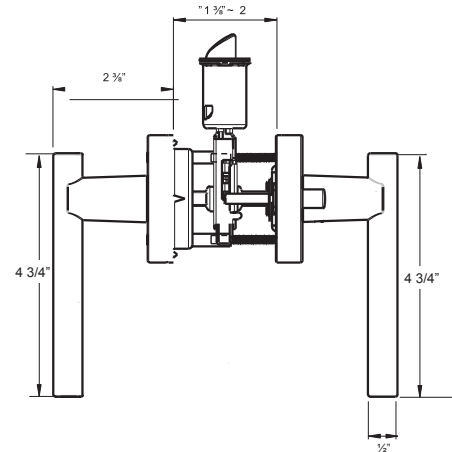

Specifications

Door Prep	Cross bore: 2-1/8" Edge bore: 1" Latch face: 1" x 2-1/4"	Latches	Passage/Privacy: 2-3/8" and 2-3/4" 6-way adjustable (9046R) Faceplate: 1" x 2-1/4" round corner Bolt: 1/2" throw
Backset	Fits 2-3/8" and 2-3/4"	Strikes	1-3/4" x 2-1/4" full lip round corner (9103)
Door Thickness	1-3/8" ~ 1-3/4" door standard	Wood Screws	Combination screws that suit both wood or metal door mounting
Door Handing	Non-Handed, Privacy is reversible	Features	Privacy Function is Panic Proof (Push Button)

CIRA

Shown in Satin Nickel

ADA Compliant
Panic Proof Function

BOX PACK

Model	Function	WT/LB	CTN QTY	US15 Satin Nickel			US26 Bright Chrome		US12P Tuscany Bronze	
				Item No.	List Price	Item No.	List Price	Item No.	List Price	
501T-CI	Passage	23 lb	10 Pcs	350511	$50.30	350516	$50.30	350517	$55.60	
502T-CI	Push Button Privacy (Panic Proof)	24 lb	10 Pcs	350521	$54.60	350526	$54.60	350527	$60.60	
515T-CI	Dummy	24 lb	20 Pcs	350551	$24.90	350556	$24.90	350557	$28.00