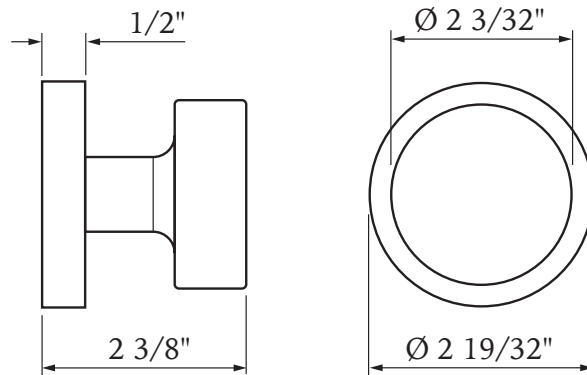

Function	Finish	CTN Qty	Item No.	List Price
Passage	Oil Rubbed Bronze (US10B)	12	BV347602	$120.00
	Satin Nickel (US15)	12	BV347601	$120.00
Privacy	Oil Rubbed Bronze (US10B)	12	BV347612	$120.00
	Satin Nickel (US15)	12	BV347611	$120.00
Dummy	Oil Rubbed Bronze (US10B)	12	BV347622	$60.00
	Satin Nickel (US15)	12	BV347621	$60.00