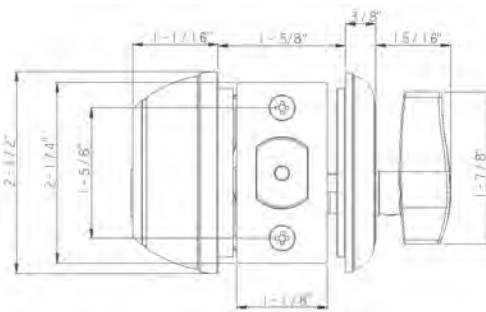

Shown in Satin Chrome

Model	Function	WT/LB	CTN QTY	US26D Satin Chrome	US26D IC Core (Less Core)
200-LM	Single Cylinder with Thumbturn	21 lb	12 Pcs	Item No.	301601
				List Price	$96.00
					301702
					$96.00