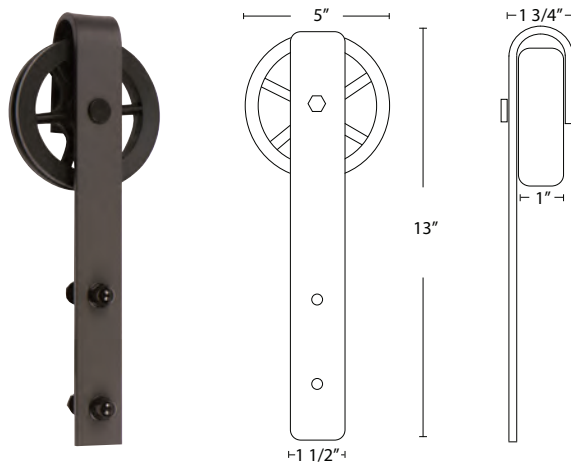

5000 SERIES Wagon Wheel

Shown in Matte Black

Weight Limit:
330 lb per set

| Description | WT/CTN | QTY | | US19 Matte Black | Brushed Steel |
|--|--------|-----|------------|---------------------|---------------|
| 5000 Series 6ft Barn Door Hardware (Wagon Wheel w/ Split Track) | 18 lb | 1 | Item No. | BD5064S | BD5061S |
| | | | List Price | \$333.98 | \$441.32 |
| 5000 Series 8ft Barn Door Hardware (Wagon Wheel w/ Split Track) | 18 lb | 1 | Item No. | BD5084S | — |
| | | | List Price | \$363.26 | |