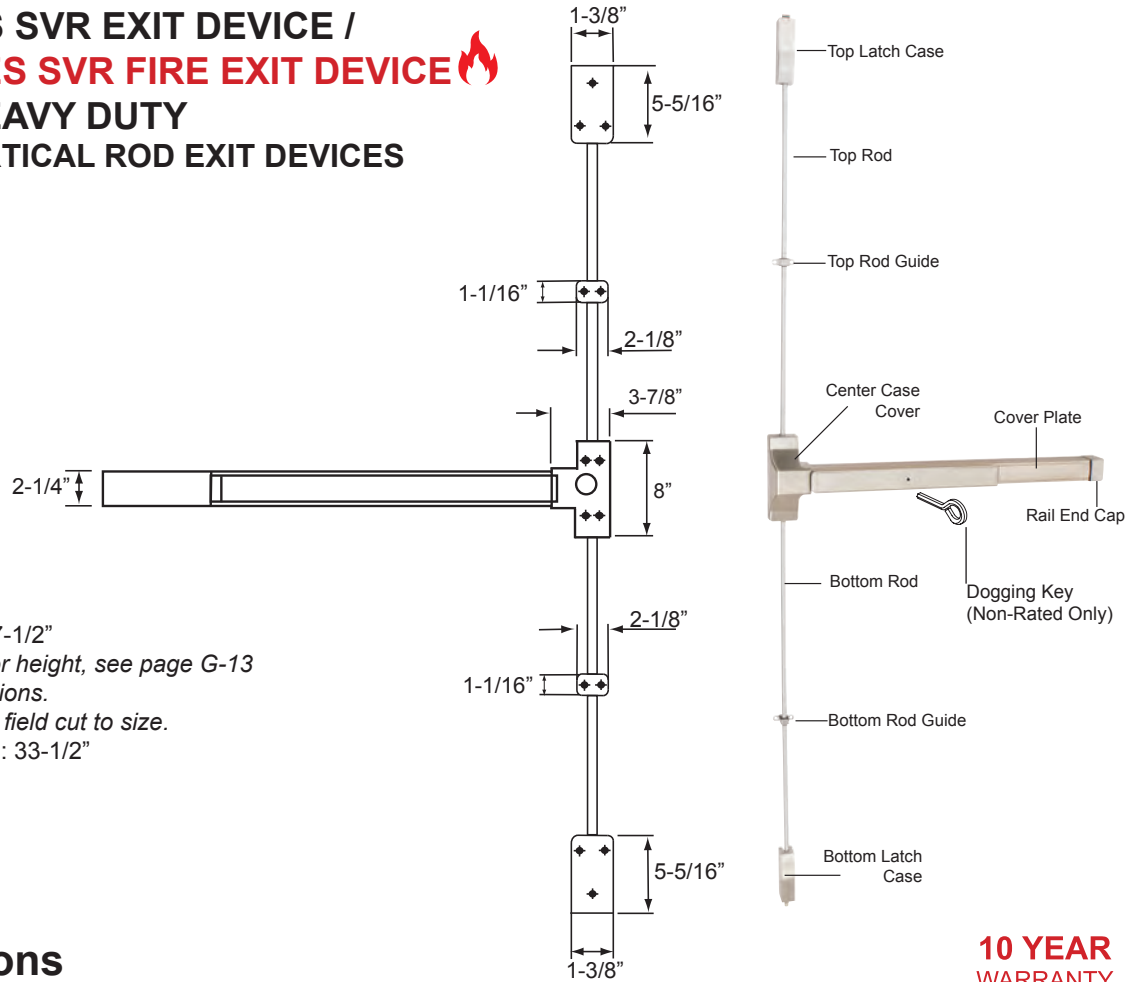

9100 SERIES SVR EXIT DEVICE / F9100 SERIES SVR FIRE EXIT DEVICE GRADE 1 HEAVY DUTY SURFACE VERTICAL ROD EXIT DEVICES

Specifications

Applications	Offices, Schools, Hospitals, Apartments, Hotel/Motels & other Public Buildings	Latchbolt	Zinc
Door Size	33" to 36" x 84". Top Rod Extension Available (up to 10') Bar easily field cut to size	Latchbolt Spring	Satin Stainless Steel throughout
Stile Width	3-1/2" minimum stile width required	Strike	9100 Series (Non-Rated) #8171 Steel Strike for Top Case #8172 Zinc Strike for Bottom Case #8285 Overlapping Strike F9100 Series (Fire Rated) #8171 Steel Strike for Top Case #8178 Steel Strike for Bottom Case #8285 Overlapping Strike
Mounting Rail, Cover Plate	Anodized Aluminum (US28) or Stainless Steel (US32D)	Center Case Cover	Satin Stainless Steel
UL Listed	Complies with UL 305 standards Listed for safety as Panic Hardware	Door Thickness	1-3/4" ~ 2" standard, 2-1/4" optional
Door Prep	Will cover stock hollow metal doors with 161 cutout		
Mounting	Furnished standard with wood & machine screws Sex nuts and bolts (1346) optional		

9100 SERIES (NON-RATED) PANIC HARDWARE

Model	Description	WT/CTN	QTY/CTN	US32D Satin Stainless Steel
9100-3684	HD Vertical Rod Type Device for 36" X 84" Door	62 lb	4	Item No. 692301
				List Price $650.00

F9100 SERIES (FIRE RATED)

Model	Description	WT/CTN	QTY/CTN	US28 Satin Aluminum	US32D Satin Stainless Steel
F9100-3684	HD Fire Vertical Rod Type Device for 36" X 84" Door	62 lb	4	Item No. 694300	694301
				List Price $680.00	$700.00