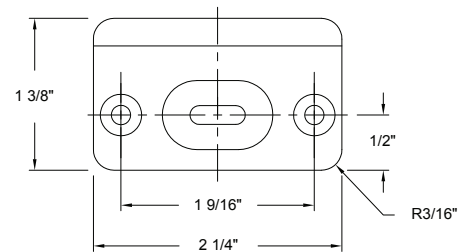

MORTISE BALL CATCH

Base Metal: Zinc

	Description	Finish	Item No.	List Price	CTN QTY	WT/ CTN
	Mortise Ball Catch 2 1/4" x 1"	US3	420100	$5.90	50	8 lb
	Mortise Ball Catch 2 1/4" x 1"	US15	420400	$6.15	50	8 lb
	Mortise Ball Catch 2 1/4" x 1"	US10B	420401	$6.80	50	8 lb