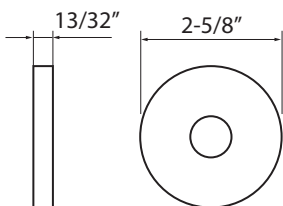

Bravura® KNOBS & LEVERS

Specifications:

Door Prep	Cross bore: 2-1/8" Edge bore: 1" Latch Face: 1" x 2-1/4"	Latches	2-3/8" Standard and 2-3/4" Optional Faceplate: 1" x 2-1/4" round corner Bolt: 1/2" Solid Brass throw Drive-in or UL Available
Backset	2-3/8" Standard and 2-3/4" Optional	Strikes	Supplied with full lip round corner (9103) and square corner strikes (9102)
Door Thickness	1-3/8" ~ 2", 2-1/4" & 2-1/2" Extension Kits Available		

TRIM DIMENSIONS

Examples shown in Satin Nickel

**-6
ROUND**