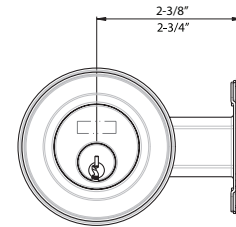

Model	Function	WT/LB	CTN QTY		US26D Satin Chrome	US32D Satin Stainless Steel	US19 Matte Black
200-LU	Single Cylinder with Thumbturn	21 lb	20 Pcs	Item No.	300602	300601	300610
				List Price	$57.00	$60.00	$63.00
210-LU	Double Cylinder	34 lb	20 Pcs	Item No.	320602	320601	320610
				List Price	$62.00	$65.00	$68.00