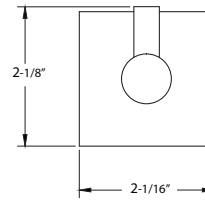

1100 SERIES-DENALI SQUARE CONTEMPORARY

Shown in Satin Nickel

Trim Size:

Towel Ring