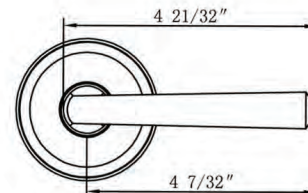

Function	Finish	CTN Qty	Item No.	List Price
Passage	Oil Rubbed Bronze (US10B)	12	BV334002	$94.00
	Satin Nickel (US15)	12	BV334001	$94.00
	Matte Black (US19)	12	BV334004	$94.00
Privacy	Oil Rubbed Bronze (US10B)	12	BV334012	$94.00
	Satin Nickel (US15)	12	BV334011	$94.00
	Matte Black (US19)	12	BV334014	$94.00
Dummy	Oil Rubbed Bronze (US10B)	12	BV334022	$47.00
	Satin Nickel (US15)	12	BV334021	$47.00
	Matte Black (US19)	12	BV334024	$47.00