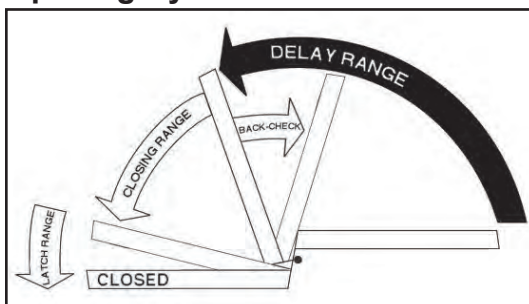

Opening Cycle

Top Rail Guide

8000 Series	6000 Series
• RA: 3 1/2"	• RA: 3"
• PA: 5"	• PA: 4"
4400 Series	3000 Series
• RA: 2 3/8"	• RA: 2"
• PA: 4 5/8"	• PA: 4"