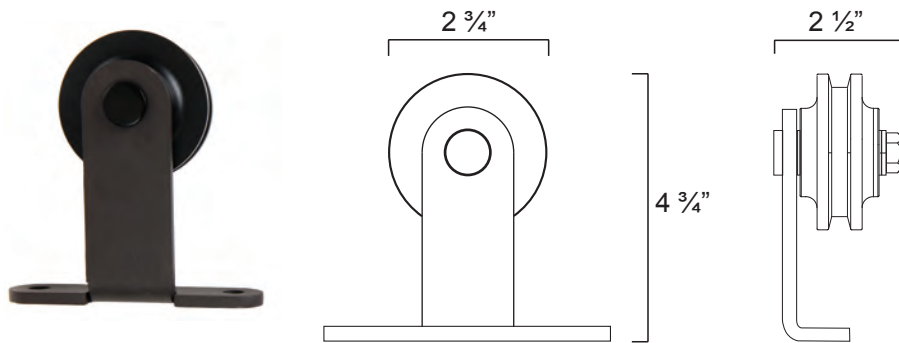

DELANEY® FLAT TRACK

3000 SERIES Top Mount

Shown in Matte Black

Weight Limit:
260 lb per set

Description	WT/ CTN	QTY	US15 Satin Nickel		US19 Matte Black	
			Item No.	List Price	Item No.	List Price
3000 Series 6ft Barn Door Hardware (Low Profile Top Mount Standard)	15 lb	1	Item No.	BD3062	Item No.	BD3064
			List Price	$333.19	List Price	$290.05
3000 Series 8ft Barn Door Hardware (Low Profile Top Mount Standard)	15 lb	1	Item No.	BD3082	Item No.	BD3084
			List Price	$404.30	List Price	$322.36