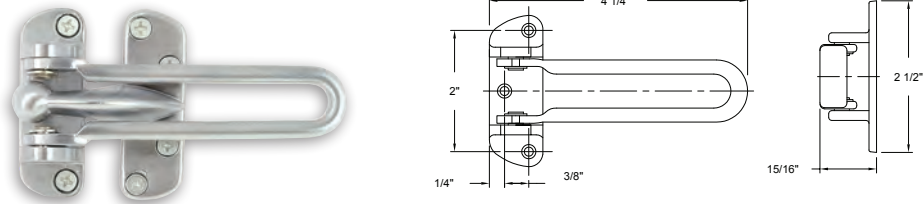

SAFETY DOOR GUARD

Base Metal: Zinc

	Description	Finish	Item No.	List Price	CTN QTY	WT/ CTN
	Safety Door Guard (Ball Bearing)	US26D	465800	$12.25	20	8 lb