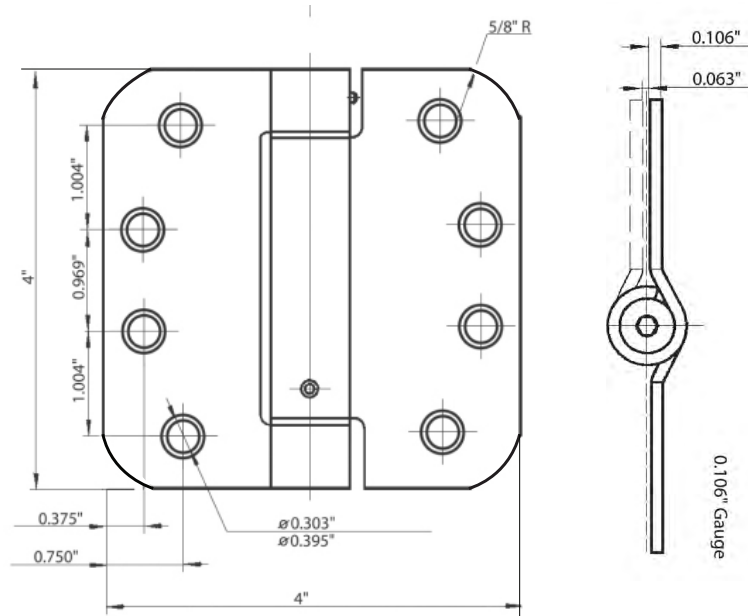

4" X 4" SPRING HINGES

SPECIFICATIONS

- #10 X 1/2" machine screw (10-24NC) standard
- #10 x 1" wood screw standard
- Box Pack: 1 Pair (2 pcs) per box
  20 Pair / CTN, 32 Lbs
- Gauge: 0.106" Steel
- Priced and sold by the pair (2 Hinges)