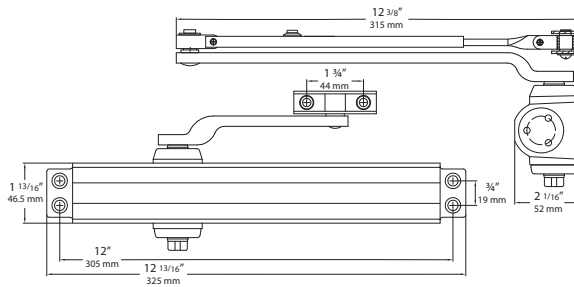

6000 SERIES CAST ALUMINUM DOOR CLOSER

Power Size 1-6 (Preset Size 3)

UL LISTED

10 YEAR WARRANTY

Model	WT/CTN	QTY/CTN	Aluminum Painted	Matte Black Painted	Dark Bronze Painted	
6000 Series Door Closer with Standard Full Cover	44 lb	4 Pcs	Item No. 606710	606719	606711	
			List Price	$145.00	$160.00	$152.00
6000 Series Door Closer with Delay Action (DA) & Standard Full Cover	44 lb	4 Pcs	Item No. 606740		606741	
			List Price	$160.00		$155.00