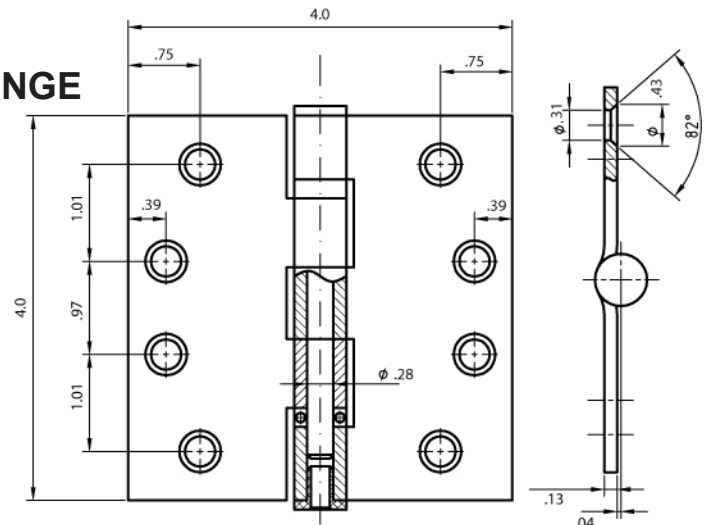

BALL BEARING 4" X 4" COMMERCIAL HINGE

SPECIFICATIONS

- #10 X 1/2" Machine screws (12-24NC) standard
- #10 x 1 1/4" Wood screws standard
- Gauge 0.13" Steel
- Box packed 1.5 pair (3 pcs) per box.
  15 Pair / CTN, 20 Lbs
- Priced per pair (2 Hinges)
- Base Metal is Steel