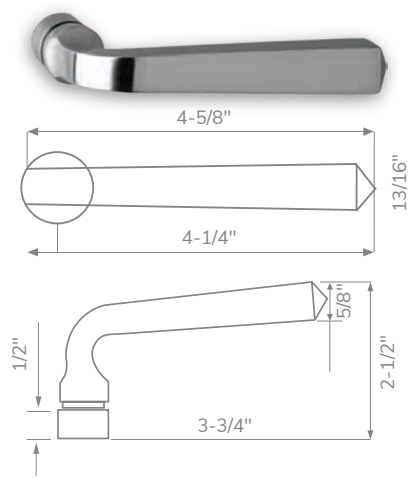

904S MEMPHIS LEVER