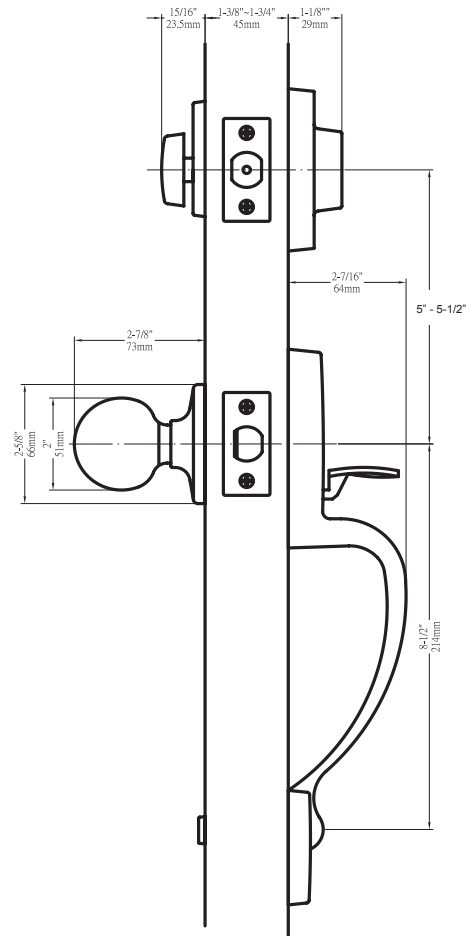

CALLAN® ENTRANCE HANDLESETS

BY DELANEY®

Specifications

Door Prep	Deadbolt cross bore: 2-1/8" Handleset cross bore: 2-1/8" Edge bore: 1" Latch face: 1" x 2-1/4" Mounting bore distance (center to center): 5" - 5-1/2" recommended	Latches	Upper: 2-3/8" and 2-3/4" adjustable (9092) Faceplate: 1" x 2-1/4" round corner Bolt: 1" Bolt with hardened steel rod Lower: 2-3/8" and 2-3/4" adjustable (9074) (for lever and knob) Faceplate: 1" x 2-1/4" round corner Bolt: Solid brass 1/2" throw
Backset	Fits 2-3/8" and 2-3/4"	Strikes	Deadbolt: 2-1/4" full lip round corner (9113 & 9117) Thumbpiece: 2-1/4" full lip round corner (9103)
Door Thickness	1-3/8" ~ 1-3/4" door standard 2-1/4" Ext. Kit available	Wood Screws	Combination screws that suit both wood or metal door mounting
Cylinder	KW1 5-pin standard; SC1 5-pin optional Handlesets packed KD	Door Handing	Specify handing when ordering lever as interior option

CHATHAM

Shown in Satin Nickel

BOX PACK Handleset pricing includes interior knob or lever. Specify interior option and handing when ordering. (See page 45)

Model	Function	WT/ CTN	CTN QTY	US15	US10B	US10BE	US19	
				Satin Nickel	Oil Rubbed Bronze	Edged Bronze	Matte Black	
400-CT	Single Cylinder	33 lb	10 Pcs	Item No.	KA6001	KA6000	KA6007	KA6004
				List Price	$147.00	$162.00	$162.00	$162.00
405-CT	Dummy	30 lb	10 Pcs	Item No.	KA6051	KA6050	KA6057	KA6054
				List Price	$143.00	$143.00	$143.00	$143.00