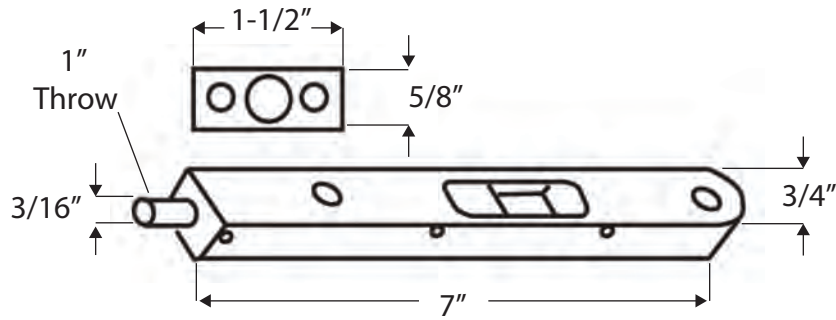

MORTISE IN FLUSH BOLT 7" SLIDE TYPE

Base Metal: Zinc

	Description	Finish	Item No.	List Price	CTN QTY	WT/CTN
	Mortise In Flush Bolt 7" (Slide Type)	US15	410107	$24.60	25	7 lb
	Mortise In Flush Bolt 7" (Slide Type)	US10B	410112	$27.60	25	7 lb
	Strike Plate Only for Mortise In Flush Bolt	US15	481401	$1.00	1000	22 lbs
	Strike Plate Only for Mortise In Flush Bolt	US10B	481400	$1.00	1000	22 lbs