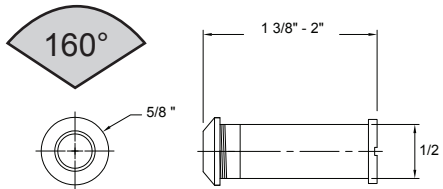

UL SOLID BRASS VIEWER

Base Metal: Brass

1/2" Installation Hole

1/2" Installation Hole

	Description	Finish	Item No.	List Price	CTN QTY	WT/ CTN
	UL Solid Brass Viewer 160°	US3	400115	$10.90	500	22 lbs
	UL Solid Brass Viewer 160°	US10B	400001	$10.90	500	22 lbs
	UL Solid Brass Viewer 160°	US15	400009	$10.90	500	22 lbs
	UL Solid Brass Viewer 160°	US19	400010	$10.90	500	22 lbs