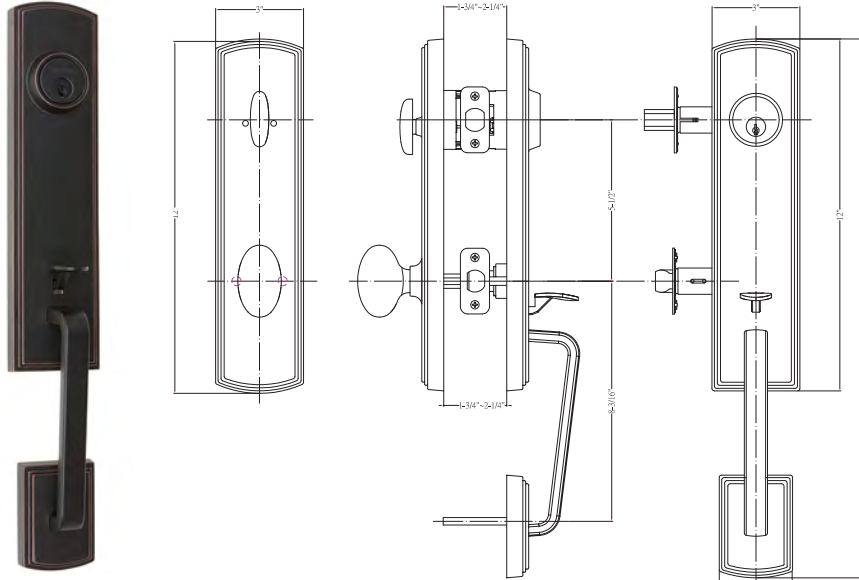

CALLAN® ENTRANCE HANDLESETS

BY DELANEY™

Specifications

Door Prep	Deadbolt cross bore: 2-1/8" Handleset cross bore: 2-1/8" Edge bore: 1" Latch face: 1" x 2-1/4" Mounting (center to center): 5-1/2"	Latches	Deadbolt: 2-3/8" & 2-3/4" adjustable (C9092 R/S) Faceplate: 1" x 2-1/4" round corner Bolt: 1" throw with hardened steel rod Handle: 2-3/8" and 2-3/4" adjustable (C9074 R/S) Faceplate: 1" x 2-1/4" round corner
Strikes	Deadbolt: 2-1/4" Rd. & Sq. corner (9118 R&S) 1-1/8" X 2-3/4" Thumbpiece: 2-1/4" full lip Rd. & Sq. corner (9103 & 9102). Includes Reinforcement Strikes	Handing	Handing required for lever interiors
Door Thickness	1-3/4" ~ 2-1/4" door standard.	Cylinder	SC1 5-pin standard; KW1 5-pin optional. Handlesets packed KD
Door Handing	Reversible lever handing for dummy function and Interior		

BRIONA

Shown in Oil Rubbed Bronze Edged

BOX PACK Handleset pricing includes interior knob or lever. Specify interior option and handing when ordering.

Model	Function	WT/ CTN	CTN QTY	US10BE Edged Bronze		US19 Matte Black	
				Item No.	List Price	Item No.	List Price
400-BN	Single Cylinder	36 lb	4 Pcs	374107	$245.00	374104	$245.00
405-BN	Dummy	34 lb	4 Pcs	374157	$241.60	374154	$241.60