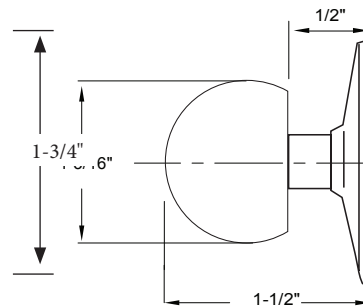

BI-FOLD DOOR KNOB with BACK PLATE

Base Metal: Zinc

	Description	Finish	Item No.	List Price	CTN QTY	WT/ CTN
	Bi-Fold Door Knob with Back Plate	US15	435102	$6.10	25	6 lb