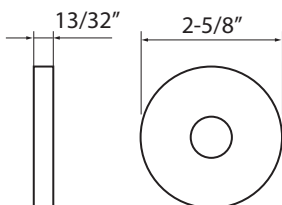

Bravura® LEVERS

Specifications:

Door Prep	Cross bore: 2-1/8" Edge bore: 1" Latch Face: 1" x 2-1/4"	Latches	2-3/8" Standard and 2-3/4" Optional Faceplate: 1" x 2-1/4" round corner Bolt: 1/2" Solid Brass throw Drive-in or UL Available
Backset	2-3/8" Standard and 2-3/4" Optional	Strikes	Supplied with full lip round corner (9103) and square corner strikes (9102)
Door Thickness	1-3/8" ~ 2", 2-1/4" & 2-1/2" Extension Kits Available	Trim Size	2-5/8" diameter

LEVER DIMENSIONS

TRIM DIMENSIONS

Examples shown in Satin Nickel

-6 ROUND