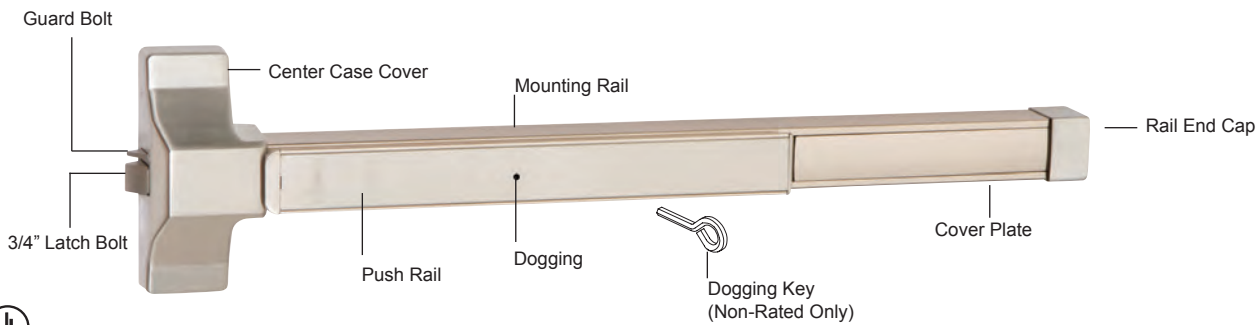

Specifications

**10 YEAR
WARRANTY**

Applications	Offices, Schools, Hospitals, Apartments, Hotel/ Motels & other Public Buildings	Mounting	Furnished standard with wood & machine screws Sex nuts and bolts (1346) optional
Door Thickness	1-3/4" ~ 2" standard, 2-1/4" optional	Latchbolt	Zinc with 3/4" throw
Door Size	33" to 36". Bar can be easily field cut to size	Latchbolt Spring	Satin Stainless Steel throughout
Stile Width	Rim: 4-1/2" minimum stile width required Vertical Rod: 3-1/2" minimum stile width required	Strike	9000 Series (Non-Rated) #8170 Steel Roller Strike 2-3/4" Backset Optional Strike #8070 for 2-3/8" Backset 4-7/8" Blank Strike & 161 Edge Filler
Mounting Rail, Cover Plate	Anodized Aluminum (US28) or Stainless Steel (US32D)		F9000 Series (Fire Rated) #8070 Steel Roller Strike — 2-3/4" or 2-3/8" Backset 4-7/8" Blank Strike & 161 Edge Filler
UL Listed	Complies with UL 305 standards. Listed for safety as Panic Hardware		
Rating	ANSI 156.3 Grade 1		
Door Prep	Will cover stock hollow metal doors with 161 cutout	Center Case Cover	Satin Stainless Steel
		Handing	Non-Handed

9000 SERIES (NON-RATED) PANIC HARDWARE

Model	Description	WT/ CTN	QTY/ CTN	US28 Satin Aluminum		US32D Satin Stainless Steel
				Item No.	List Price	Item No.
9000-36	HD Rim Type Device for 36" Door	46 lb	4	691300	$440.00	691301
						$480.00

F9000 SERIES (FIRE RATED) HARDWARE

Model	Description	WT/ CTN	QTY/ CTN	US28 Satin Aluminum		US32D Satin Stainless Steel
				Item No.	List Price	Item No.
F9000-36	HD Fire Rim Type Device for 36" Door	46 Lbs	4	693300	$520.00	693301
						$550.00
F9000-48	HD Fire Rim Type Device for 48" Door	48 Lbs	4			693302
						$600.00