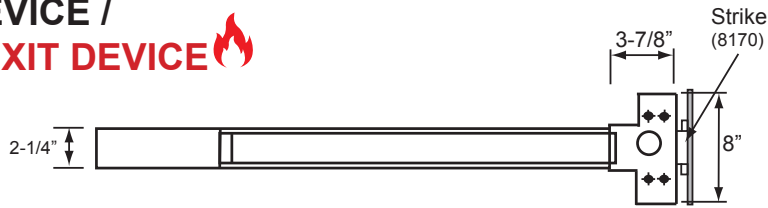

9000 SERIES RIM EXIT DEVICE / F9100 SERIES RIM FIRE EXIT DEVICE GRADE 1 HEAVY DUTY RIM TYPE EXIT DEVICES

Shown in Satin Stainless Steel