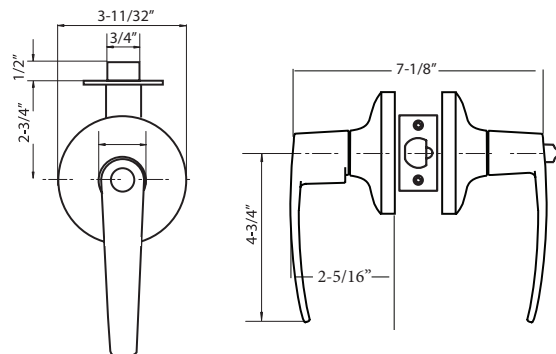

E SERIES - MD LEVER STYLE GRADE 2 HEAVY DUTY CYLINDRICAL LEVERSET

| Model | Function | WT/LB | CTN QTY | US26D Satin Chrome | | US19 Matte Black | |
|-----------|-----------|-------|---------|--------------------|------------------|--------------------|------------------|
| | | | | US26D Satin Chrome | US19 Matte Black | US26D Satin Chrome | US19 Matte Black |
| 500-E-MD | Entrance | 29 lb | 6 Pcs | Item No. | 3M5002 | 3M5009 | |
| | | | | List Price | \$135.00 | \$149.00 | |
| 504-E-MD | Storeroom | 29 lb | 6 Pcs | Item No. | 3M5042 | 3M5049 | |
| | | | | List Price | \$142.00 | \$154.00 | |
| 509-E-MD | Classroom | 29 lb | 6 Pcs | Item No. | 3M5092 | 3M5099 | |
| | | | | List Price | \$142.00 | \$154.00 | |
| 501-E-MD | Passage | 26 lb | 6 Pcs | Item No. | 3M5012 | 3M5019 | |
| | | | | List Price | \$112.00 | \$123.00 | |
| 502-E-MD | Privacy | 26 lb | 6 Pcs | Item No. | 3M5022 | 3M5029 | |
| | | | | List Price | \$115.00 | \$127.00 | |
| 515-E -MD | Dummy | 18 lb | 12 Pcs | Item No. | 3M5052 | 3M5059 | |
| | | | | List Price | \$55.00 | \$61.00 | |