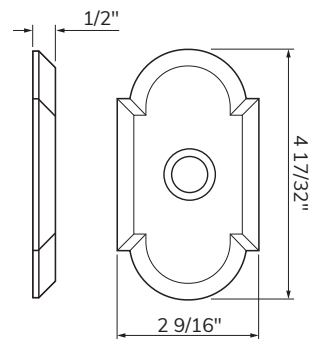

Bravura® KNOBS & LEVERS

Specifications:

Door Prep	Cross bore: 2-1/8" Edge bore: 1" Latch Face: 1" x 2-1/4"	Latches	2-3/8" Standard and 2-3/4" Optional Faceplate: 1" x 2-1/4" round corner Bolt: 1/2" Solid Brass throw Drive-in or UL Available
Backset	2-3/8" Standard and 2-3/4" Optional	Strikes	Supplied with full lip round corner (9103) and square corner strikes (9102)
Door Thickness	1-3/8" ~ 2", 2-1/4" & 2-1/2" Extension Kits Available		

TRIM DIMENSIONS

Examples shown in Satin Nickel

**-G2
ARCHED**