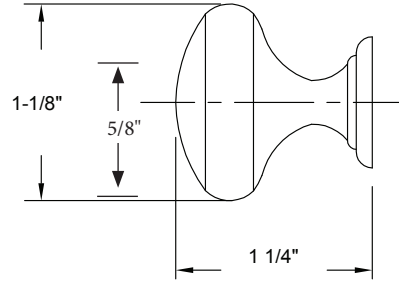

SOLID BRASS CABINET KNOB

Base Metal: Brass

	Description	Finish	Item No.	List Price	CTN QTY	WT/ CTN
	Cabinet Knob Solid Brass	US15	437015	$10.60	20	5 lb
	Cabinet Knob Solid Brass	US10B	437010	$10.60	20	5 lb