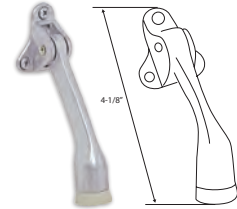

DROP DOWN DOOR HOLDER

Base Metal: Zinc

Description	Finish	Item No.	List Price	CTN QTY	WT/CTN
Drop Down Door Holder	US26D	402806	$9.30	15	12 lb