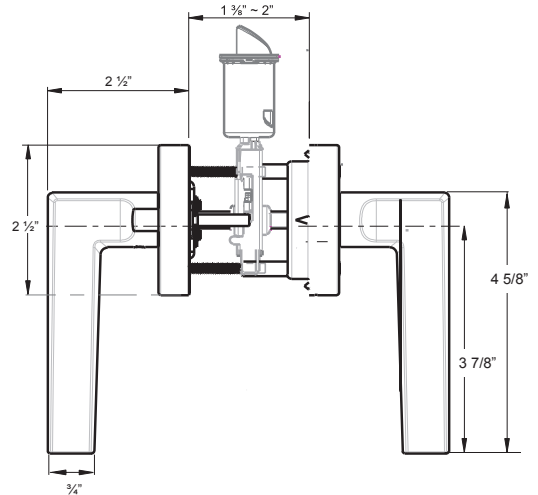

VIDA Round Trim

Shown in Satin Nickel

ADA Compliant
Panic Proof Function

BOX PACK

Model	Function	WT/LB	CTN QTY		US15 Satin Nickel	US26 Bright Chrome	US19 Matte Black
501T-VI Round	Passage	23 lb	10 Pcs	Item No.	351511	351516	351519
				List Price	$49.60	$49.60	$55.60
502T-VI Round	Push Button Privacy (Panic Proof)	24 lb	10 Pcs	Item No.	351521	351526	351529
				List Price	$53.60	$53.60	$60.60
515T-VI Round	Dummy	24 lb	20 Pcs	Item No.	351551	351556	351559
				List Price	$24.30	$24.30	$27.60