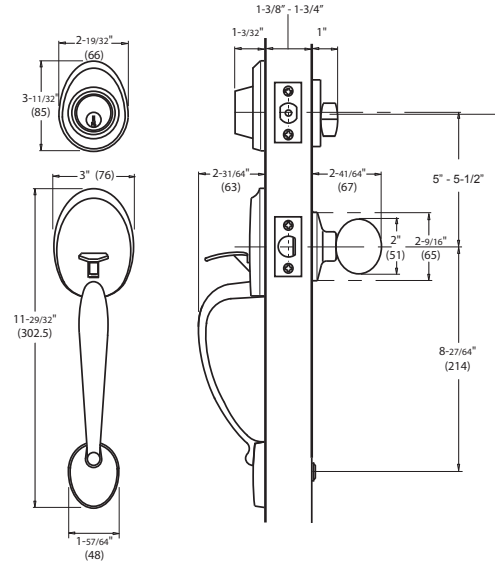

WATERFORD GRADE 2

Shown in Satin Nickel

VISUAL PACK

Model	Function	WT/CTN	CTN QTY	US15 Satin Nickel	US3 Bright Brass	US19 Matte Black	US12P Tuscany Bronze	
GR2 VB-400-WF/AU	Single Cylinder	41 Lbs	4 Pcs	Item No.	340800	340803	340809	340810
				List Price	$281.90	$275.60	$288.00	$288.00
GR2 VB-405-WF/AU	Dummy	36 Lbs	4 Pcs	Item No.	340801	340813	340819	340811
				List Price	$275.60	$261.90	$280.30	$280.30

Aubryn Interior comes standard packed in the box.