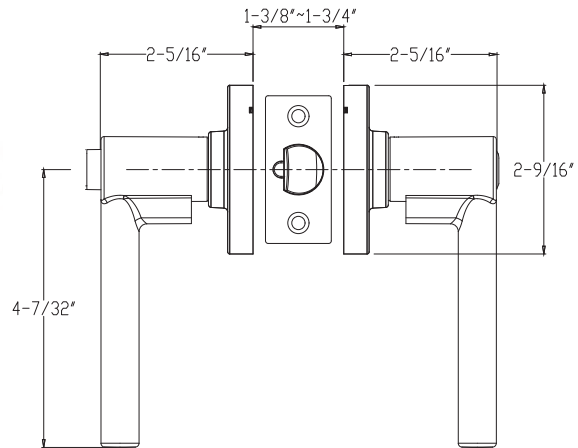

RD LEVER

Shown in Satin Nickel

ADA Compliant
Panic Proof Function

BOX PACK

Model	Function	WT/LB	CTN QTY		US15 Satin Nickel	US26 Bright Chrome	US19 Matte Black
500T-RD	Push Button Entrance (Panic Proof)	26 lb	10 Pcs	Item No.	D50501	D50506	D50509
				List Price	$52.00	$52.00	$57.00
501T-RD	Passage	23 lb	10 Pcs	Item No.	D50511	D50516	D50519
				List Price	$38.60	$38.60	$46.60
502T-RD	Privacy (Panic Proof)	24 lb	10 Pcs	Item No.	D50521	D50526	D50529
				List Price	$42.00	$42.00	$48.60
515T-RD	Dummy	24 lb	20 Pcs	Item No.	D50551	D50556	D50559
				List Price	$22.30	$22.30	$23.00