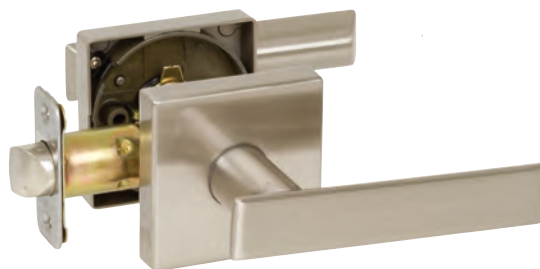

KIRA

Shown in Satin Nickel

ADA Compliant
Panic Proof Function

BOX PACK

Model	Function	WT/LB	CTN QTY	US15 Satin Nickel		US26 Bright Chrome		US19 Matte Black		US12P Tuscany Bronze	
				Item No.	List Price	Item No.	List Price	Item No.	List Price	Item No.	List Price
501T-KR	Passage	23 lb	10 Pcs	352511	$70.00	352516	$70.00	352519	$76.90	352517	$76.90
502T-KR	Push Button Privacy (Panic Proof)	23 lb	10 Pcs	352521L/R	$75.00	352526L/R	$75.00	352529L/R	$80.60	352527L/R	$80.60
515T-KR	Dummy	24 lb	20 Pcs	352551	$34.30	352556	$34.30	352559	$37.60	352557	$37.60