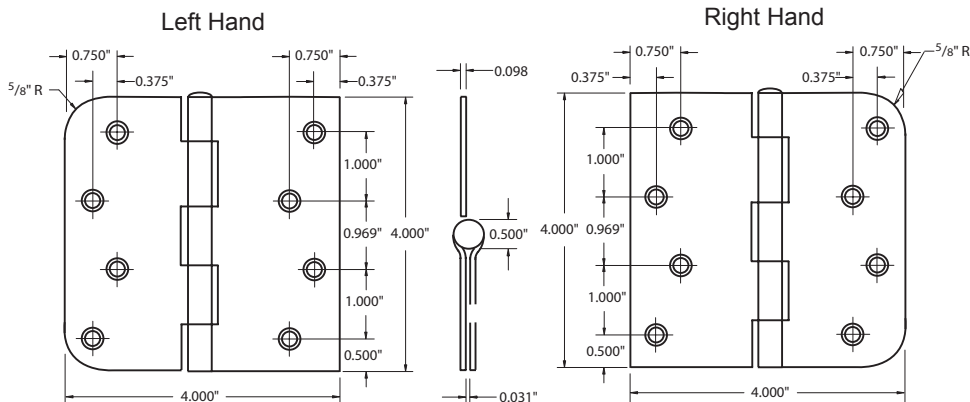

4" x 4" 5/8R x SQ HINGES FOR CASTLEGATE

SPECIFICATIONS

- #10 X 1/2" machine screw (10-24NC) standard (8 pcs).
- #10 x 3/4" wood screw standard (16 pcs)
- Gauge 0.106" Steel
- Bulk packaged 50 Pair / CTN, 50 lbs
- Specify LH or RH
- Priced & sold by the pair (2 Hinges)