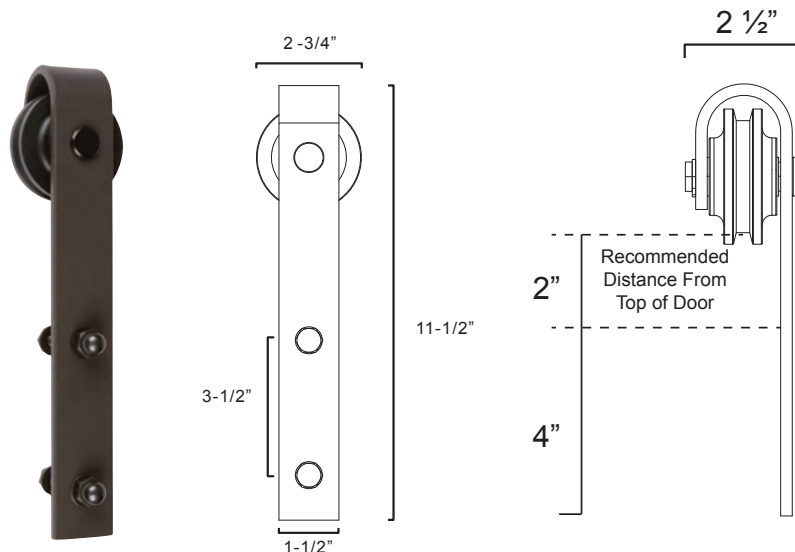

1000 SERIES Standard

Shown in Matte Black

Description	WT/ CTN	QTY						
			US10B Oil Rubbed Bronze	US15 Satin Nickel	US19 Matte Black	US32D Satin Stainless Steel	US4 Satin Brass	
1000 Series 5ft Barn Door Hardware (Standard)	16 lb	1	Item No.	—	BD1052	BD1054	—	—
			List Price		$247.00	$182.00		
1000 Series 6ft Barn Door Hardware (Standard)	16 lb	1	Item No.	BD1069	BD1062	BD1064	BD1061	—
			List Price	$299.00	$299.00	$195.00	$390.00	
1000 Series 6ft, 5 inch Barn Door Hardware (Standard)	16 lb	1	Item No.	—	—	BD1664	—	—
			List Price			$238.00		
1000 Series 8ft, Barn Door Hardware (Standard)	18 lb	1	Item No.	BD1089	BD1082	BD1084	BD1081	BD1086
			List Price	$406.00	$406.00	$280.00	$481.00	$532.00