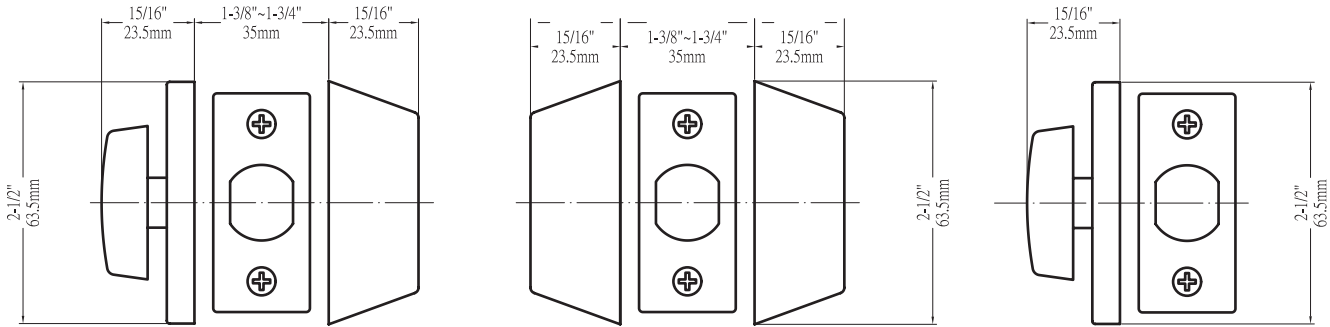

Specifications

Door Prep	Cross bore: 2-1/8" Edge bore: 1" Latch face: 1" x 2-1/4"	Latches	Deadbolt: 2-3/8" & 2-3/4" adjustable (9092) Faceplate: 1" x 2-1/4" round corner Bolt: 1" throw with hardened steel rod
Backset	200S / 210S: Fits 2-3/8" and 2-3/4" 205S: Fixed 2-3/8"	Strikes	2-1/4" full lip round corner (9113 & 9117)
Door Thickness	1-3/8" ~ 1-3/4" door standard 2-1/4" Ext. Kit available	Wood Screws	Combination screws that suit both wood or metal door mounting
Cylinder	KW1 5-pin standard. SC1 5-pin optional deadbolts packed KA5		

DEADBOLT

Single Cylinder (200)