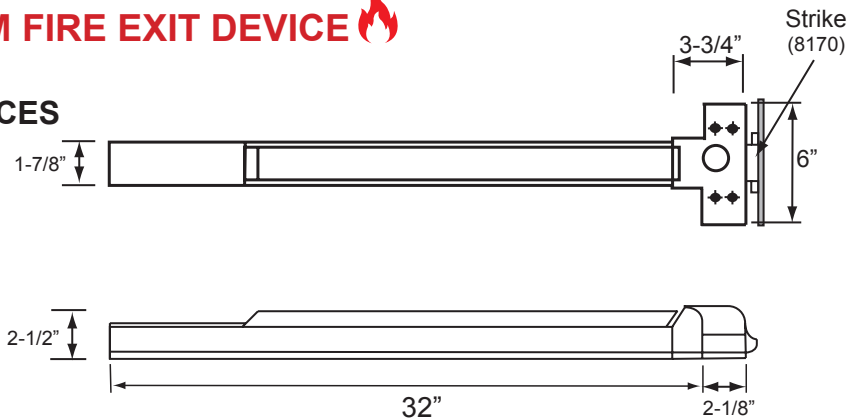

8000 SERIES RIM EXIT DEVICE / F8000 SERIES RIM FIRE EXIT DEVICE

GRADE 1 RIM TYPE EXIT DEVICES

Shown in Satin Aluminum

Specifications

**10 YEAR
WARRANTY**

Applications	Offices, Schools, Hospitals, Apartments, Hotel/Motels & other Public Buildings	Mounting	Furnished standard with wood & machine screws Sex nuts and bolts (1346) optional.
Door Thickness	1-3/4" ~ 2" standard, 2-1/4" optional	Latchbolt	Zinc with 3/4" throw
Door Size	33" to 36". Bar can be easily field cut to size	Latchbolt Spring	Satin Stainless Steel throughout
Stile Width	4-1/2" minimum stile width required	Guard Bolt	Zinc Alloy
Mounting Rail, Cover Plate	Painted Aluminum, Painted Black, Painted Bronze or Satin Stainless Steel (US32D)	Strike	8000 Series (Non-Rated) #8170 Steel Roller Strike 2-3/4" Backset Optional Strike #8070 for 2-3/8" Backset F8000 Series (Fire Rated) #8070 Steel Roller Strike — 2-3/4" or 2-3/8" Backset
UL Listed	Complies with UL 305 standards Listed for safety as Panic Hardware	Center Case Cover	Zinc Alloy
Rating	ANSI 156.3 Grade 1	Handing	Non Handed
Door Prep	Will cover stock hollow metal doors with 161 cutout		

8000 SERIES (NON-RATED) PANIC HARDWARE

Model	Description	WT/ CTN	QTY/ CTN	Aluminum Painted	US32D Satin Stainless Steel	Matte Black Painted	Dark Bronze Painted	
8000-36	Rim Type Device for 36" Door	52 lb	6	Item No.	681300	681301	681309	
				List Price	$230.00	$245.00	$253.00	$242.00

F8000 SERIES (FIRE-RATED)

Model	Description	WT/ CTN	QTY/ CTN	Aluminum Painted	US32D Satin Stainless Steel	Matte Black Painted	Dark Bronze Painted	
F8000-36	Fire Rim Type Device for 36" Door	52 lbs	6	Item No.	683300	683301	683309	
				List Price	$260.00	$360.00	$286.00	$273.00
F8000-48	Fire Rim Type Device for 48" Door	60 lbs	6	Item No.	—	683401	—	
				List Price	—	$400.00	—