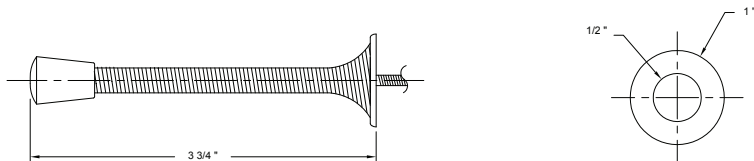

3-3/4" SPRING DOOR STOP

Base Metal: Zinc

	Description	Finish	Item No.	List Price	CTN QTY	WT/CTN
	Spring Door Stop 3 3/4"	US15	402118	$1.30	500	37 lbs
	Spring Door Stop 3 3/4" w/ Matte Black Tips	US15A	402113	$1.30	500	37 lbs
	Spring Door Stop 3 3/4" w/ Matte Black Tips	US10B	402108	$1.40	500	37 lbs