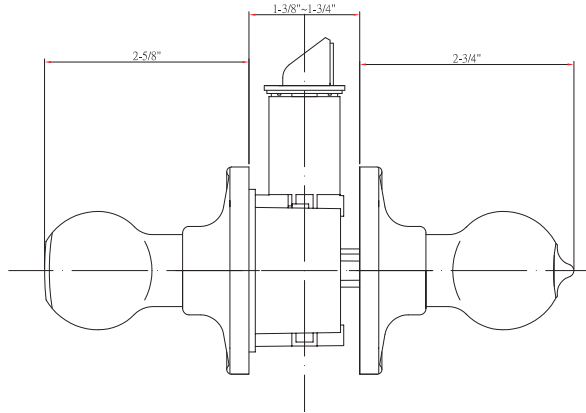

Specifications

Door Prep	Cross bore: 2-1/8" Edge bore: 1" Latch face: 1" x 2-1/4"	Latches	Entrance: 2-3/8" and 2-3/4" adjustable (C9060 R/S) Passage/Privacy: 2-3/8" and 2-3/4" adjustable (C9064 R/S) Faceplate: 1" x 2-1/4" Rd. and Sq. corner Bolt: 1/2" throw
Backset	Fits 2-3/8" and 2-3/4"	Strikes	1-3/4" x 2-1/4" full lip Rd. and Sq. corner (9103 and 9102). Includes Reinforcement Plate
Door Thickness	1-3/8" ~ 1-3/4" door standard 2-1/4" Ext. Kit available for Pass/Priv only	Wood Screws	Combination screws that suit both wood or metal door mounting. Includes 1-1/2" Security Screws
Cylinder	SC1 5-pin standard; KW1 5-pin optional Entries packed KA5	Grade 2 Features	Full protection collar, Interlocking installation guides, Reinforced spring assembly

EDGEWOOD GRADE 2

Shown in Oil Rubbed Bronze Edged

BOX PACK

Model	Function	WT/LB	CTN QTY		US15 Satin Nickel	US10BE Edged Bronze
100T-CA-G2	Entrance	14 lb	10 Pcs	Item No.	G2KE1001	G2KE1007
				List Price	$50.30	$52.00
101T-CA-G2	Passage	14 lb	10 Pcs	Item No.	G2KE1011	G2KE1017
				List Price	$42.00	$43.00
102T-CA-G2	Privacy	14 lb	10 Pcs	Item No.	G2KE1021	G2KE1027
				List Price	$43.00	$44.00
115T-CA	Dummy	9 lb	20 Pcs	Item No.	G2KE1051	G2KE1057
				List Price	$16.30	$17.00

VISUAL PACK

Model	Function	WT/CTN	CTN QTY		US10BE Edged Bronze
VB-100T-CA-G2	Entrance	23 lb	10 Pcs	Item No.	VBG2KE1007
				List Price	$53.00
VB-101T-CA-G2	Passage	23 lb	10 Pcs	Item No.	VBG2KE1017
				List Price	$44.00
VB-102T-CA-G2	Privacy	24 lb	10 Pcs	Item No.	VBG2KE1027
				List Price	$45.00
VB-115T-CA	Dummy (Pair)	24 lb	10 Pcs	Item No.	VBKE1057
				List Price	$35.00