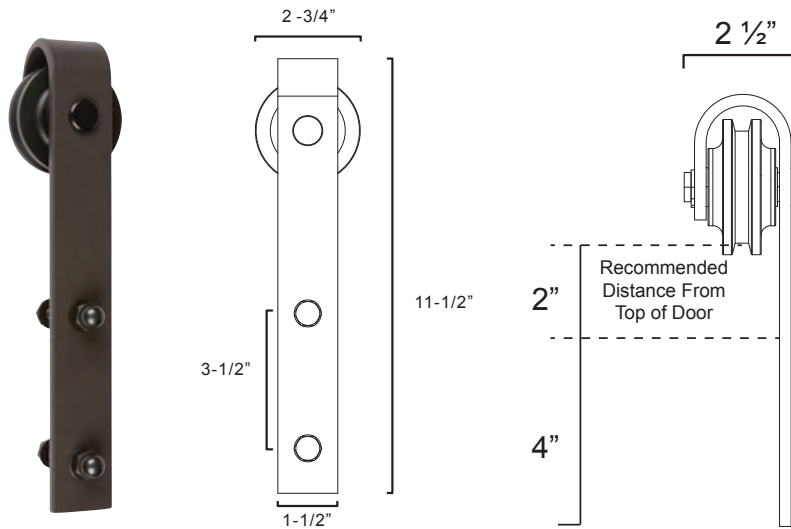

1000 SERIES

Standard

Shown in Matte Black

Description	WT/ CTN	QTY	Finish Options				
			US10B Oil Rubbed Bronze	US15 Satin Nickel	US19 Matte Black	US32D Satin Stainless Steel	
1000 Series 5ft Barn Door Hardware (Split Track)	16 lb	1	Item No.	—	BD1052S	BD1054S	—
			List Price		$247.00	$182.00	
1000 Series 6ft Barn Door Hardware (Split Track)	16 lb	1	Item No.	BD1069S	BD1062S	BD1064S	BD1061S
			List Price	$299.00	$299.00	$195.00	$390.00
1000 Series 6ft, 5 inch Barn Door Hardware (Split Track)	16 lb	1	Item No.	—	—	BD1664S	—
			List Price			$238.00	
1000 Series 8ft, Barn Door Hardware (Split Track)	18 lb	1	Item No.	BD1089S	BD1082S	BD1084S	BD1081S
			List Price	$406.00	$406.00	$280.00	$481.00