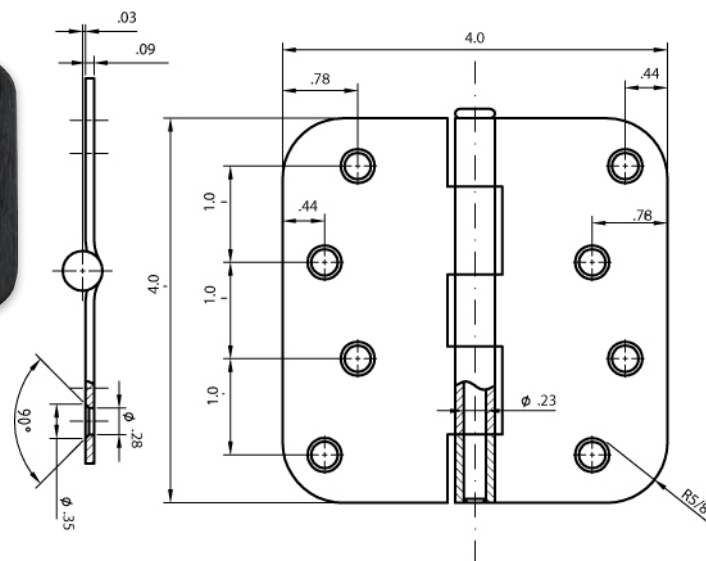

4" X 4" BULK RESIDENTIAL HINGES EXTERIOR

SPECIFICATIONS

- #9 X 1" wood screws supplied
- #9 x 3/4" wood screws additional
- #9 x 2" wood screws additional
- Gauge 0.087" Steel
- Bulk packaged 50 pair / CTN, 50 lbs
- Priced and sold by the pair (2 Hinges)