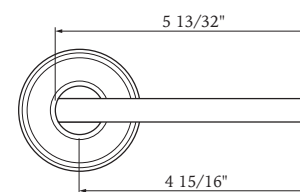

Function	Finish	CTN Qty	Item No.	List Price
Passage	Oil Rubbed Bronze (US10B)	12	BV333002	$94.00
	Satin Nickel (US15)	12	BV333001	$94.00
	Matte Black (US19)	12	BV333004	$94.00
Privacy	Oil Rubbed Bronze (US10B)	12	BV333012	$94.00
	Satin Nickel (US15)	12	BV333011	$94.00
	Matte Black (US19)	12	BV333014	$94.00
Dummy	Oil Rubbed Bronze (US10B)	12	BV333022	$47.00
	Satin Nickel (US15)	12	BV333021	$47.00
	Matte Black (US19)	12	BV333024	$47.00