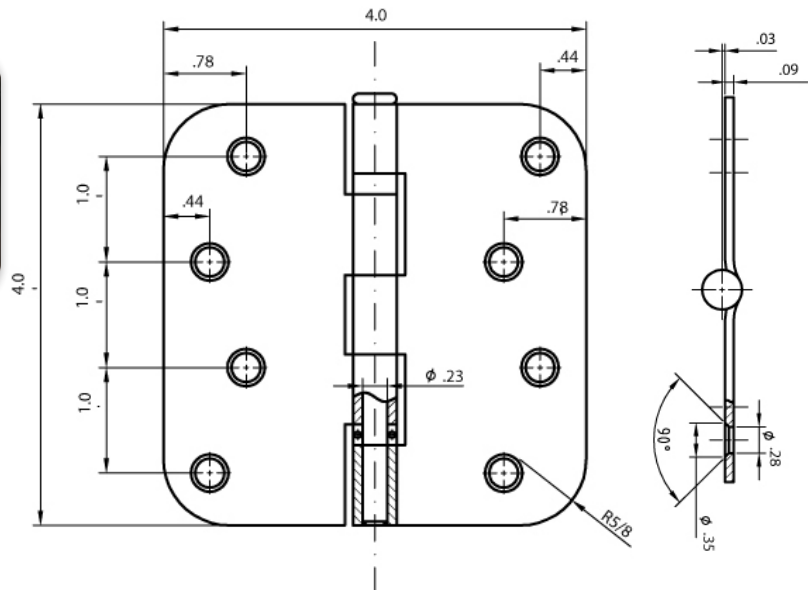

Description	Radius	US3	US10B	US15	
		Bright Brass	Oil Rubbed Bronze	Satin Nickel	
4" x 4" Ball Bearing Hinge	5/8"	Item No.	RH7503	RH7510	RH7515
		List Price	$12.15	$12.15	$12.15