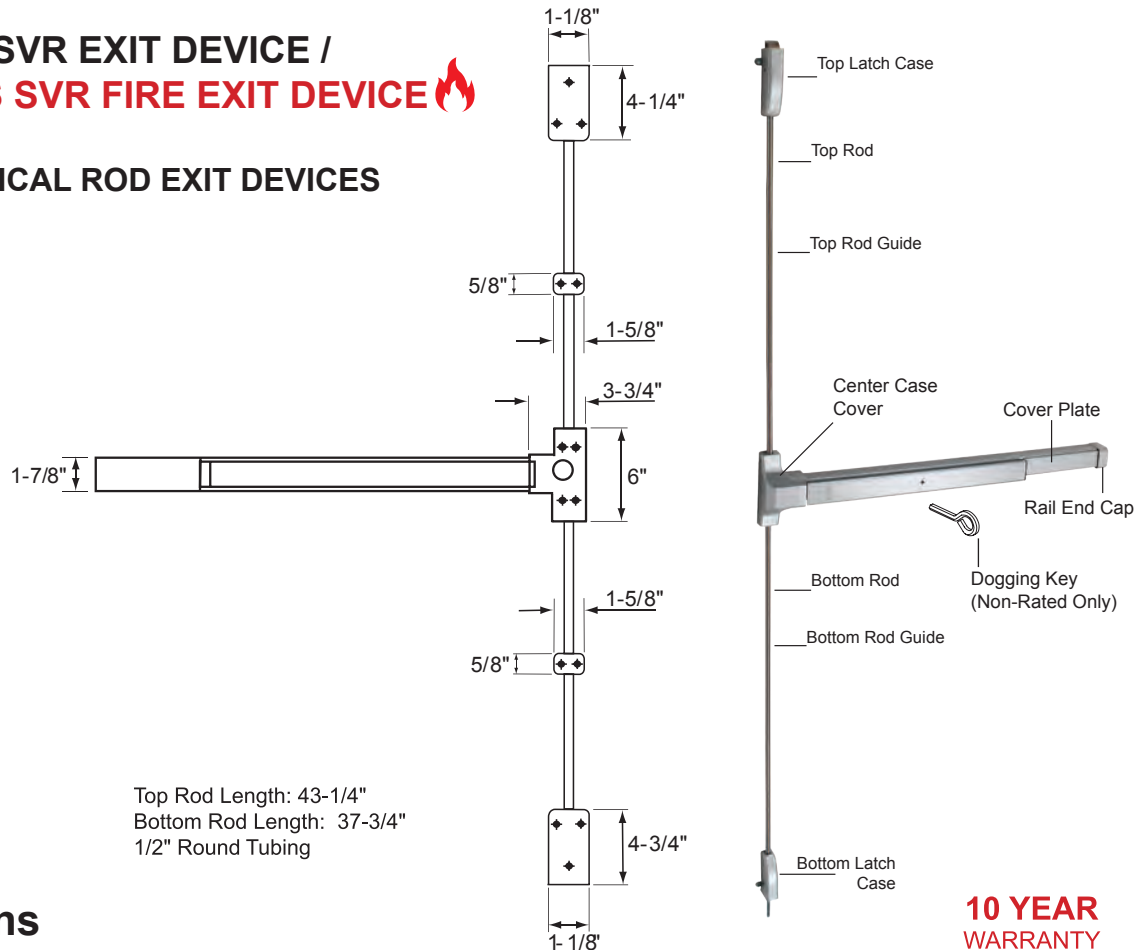

8100 SERIES SVR EXIT DEVICE / F8100 SERIES SVR FIRE EXIT DEVICE 🔥 GRADE 1 SURFACE VERTICAL ROD EXIT DEVICES

**10 YEAR
WARRANTY**

Specifications

Applications	Offices, Schools, Hospitals, Apartments, Hotels & other Public Buildings	Latchbolt	Zinc
Door Size	33" to 36" x 84". Top Rod Extension Available (up to 10') Bar easily field cut to size	Latchbolt Spring	Satin Stainless Steel throughout
Stile Width	3-1/2" minimum stile width required	Strike	8100 Series (Non-Rated) #8171 Steel Strike for Top Case #8172 Zinc Strike for Bottom Case
Mounting Rail, Cover Plate	Painted Aluminum, Painted Dark Bronze, Painted Black or Satin Stainless Steel (US32D)		F8100 Series (Fire Rated) #8171 Steel Strike for Top Case #8178 Steel Strike for Bottom Case
UL Listed	Complies with UL 305 standards Listed for safety as Panic Hardware		
Door Thickness	1-3/4" ~ 2" standard, 2-1/4" optional	Center Case Cover	Zinc Alloy
Door Prep	Will cover stock hollow metal doors with 161 cutout	Handing	Reversible
Mounting	Furnished standard with wood & machine screws Sex nuts and bolts (1346) optional.		

8100 SERIES (NON-RATED) PANIC HARDWARE

Model	Description	WT/ CTN	QTY/ CTN	Aluminum Painted	US32D Satin Stainless Steel	Matte Black Painted	Dark Bronze Painted
8100-3684	Vertical Rod Type Device for 36" X 84" Door	65 lb	6	Item No.	682300	682301	682309
				List Price	$330.00	$350.00	$363.00

F8100 SERIES (FIRE-RATED)

Model	Description	WT/ CTN	QTY/ CTN	Aluminum Painted	US32D Satin Stainless Steel	Matte Black Painted	Dark Bronze Painted
F8100-3684	Fire Vertical Rod Type Device for 36" x 84" Door	52 lbs	6	Item No.	684300	684301	684309
				List Price	$400.00	$450.00	$440.00
F8100-4884	Fire Vertical Rod Type Device for 48" x 84" Door	60 lbs	6	Item No.	—	684401	—
				List Price	—	$500.00	—