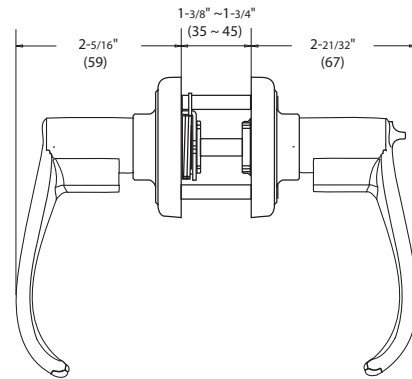

KERRY

Shown in Satin Nickel

BOX PACK

Model	Function	WT/CTN	CTN QTY	US15 Satin Nickel	US12P Tuscany Bronze
500T - KY	Push Button Entrance (Panic Proof)	26 lb	20 Pcs	Item No.	D20420P
				List Price	$46.90
501T - KY	Passage	23 lb	20 Pcs	Item No.	D24420
				List Price	$33.90
502T - KY	Push Button Privacy (Panic Proof)	24 lb	20 Pcs	Item No.	D22420P
				List Price	$39.60
515T - KY	Dummy	15 lb	20 Pcs	Item No.	D25420
				List Price	$18.30