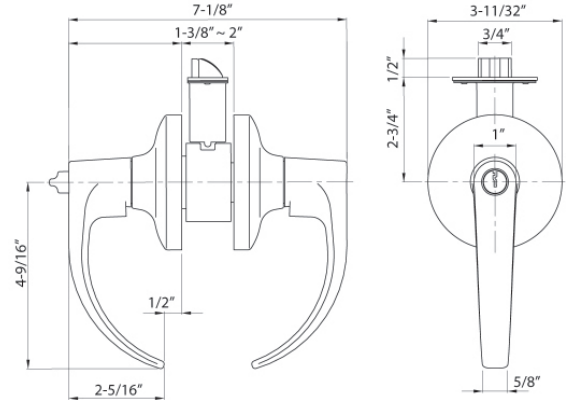

DELANEY® LEVERSETS GRADE 2

E SERIES - SD LEVER STYLE GRADE 2 HEAVY DUTY CYLINDRICAL LEVERSET

Shown in Satin Chrome

Model	Function	WT/LB	CTN QTY	Standard Cylinder		IC Core (Less Core)	
				US26D Satin Chrome	US26D IC Core Satin Chrome	US26D Satin Chrome	US26D IC Core Satin Chrome
500-E-SD	Entrance	29 lb	6 Pcs	Item No.	3S5002	3S5102	
				List Price	$135.00	$135.00	
504-E-SD	Storeroom	29 lb	6 Pcs	Item No.	3S5042	3S5142	
				List Price	$142.00	$142.00	
509-E-SD	Classroom	29 lb	6 Pcs	Item No.	3S5092	3S5192	
				List Price	$142.00	$142.00	
501-E-SD	Passage	26 lb	6 Pcs	Item No.	3S5012		
				List Price	$112.00		
502-E-SD	Privacy	26 lb	6 Pcs	Item No.	3S5022		
				List Price	$115.00		
515-E-SD	Dummy	18 lb	12 Pcs	Item No.	3S5052		
				List Price	$55.00