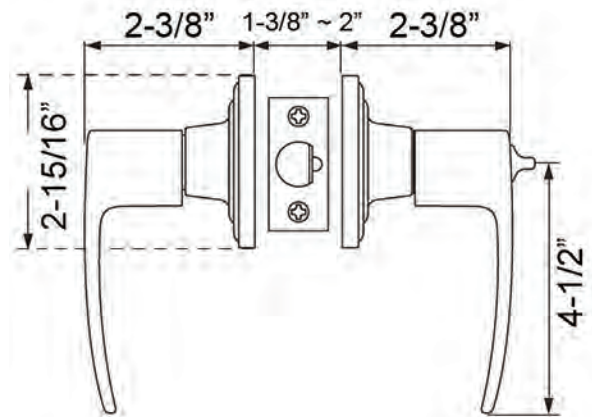

DELANEY® LEVERSETS GRADE 2

Specifications

Door Prep	Cross bore: 2-1/8" Edge bore: 1" Latch face: 1" x 2-1/4"	Latches	Entrance: 2-3/8" & 2-3/4" adjustable (9060 UL) Passage/Privacy: 2-3/8" & 2-3/4" adjustable (9064) Faceplate: 1" x 2-1/4" round corner Bolt: 1/2" throw. Meets 3-Hr Fire Rating
Backset	Adjustable 2-3/8" and 2-3/4"	Strikes	1-1/8" x 2-3/4" T-strike (9101)
Door Thickness	1-3/8" ~ 2"	Door Handing	Not Required
Cylinder	SD/MD: SC4 6-pin standard. KW1 5-pin optional Entries packed KA2, SC1 5-pin optional	Product Features	Concealed Mounting Screws Protective Sleeve Interlocking Screw Posts Push Button Locking Panic Proof
ANSI & Federal Standards	Meets requirements of BHMA/ANSI A156.2 Series 4000, GR2, 400,000 Cycles.		

RH SERIES - MD LEVER STYLE GRADE 2 MEDIUM TUBULAR LEVERSET

Shown in Satin Chrome

Model	Function	WT/LB	CTN QTY	US26D Satin Chrome	
500-RH-MD	Entrance	29 lb	10 Pcs	Item No.	321522
				List Price	$100.00
504-RH-MD	Storeroom	29 lb	10 Pcs	Item No.	326522
				List Price	$107.00
509-RH-MD	Classroom	29 lb	10 Pcs	Item No.	329522
				List Price	$107.00
501-RH-MD	Passage	26 lb	10 Pcs	Item No.	324522
				List Price	$92.00
502-RH-MD	Privacy	26 lb	10 Pcs	Item No.	322522
				List Price	$94.00
515-RH-MD	Dummy	18 lb	20 Pcs	Item No.	325522
				List Price	$44.00