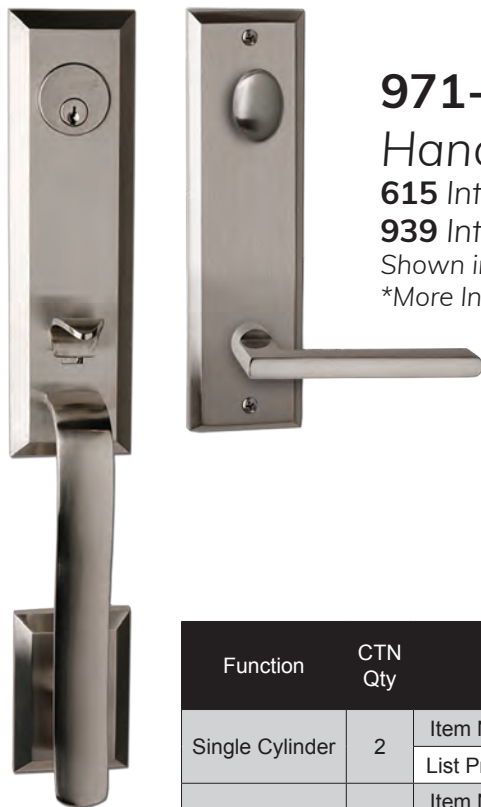

Bravura® ENTRANCE HANDLESETS

971-AUSTIN
Handleset with
615 Interior Plate and
906 Interior Knob*
 Shown in Satin Nickel
 *More Interior Options Available

| Function | CTN Qty | | US10B Oil Rubbed Bronze | US15 Satin Nickel | US19 Matte Black | US26 Bright Chrome |
|-----------------|---------|------------|----------------------------|----------------------|---------------------|-----------------------|
| Single Cylinder | 2 | Item No. | BV971002906R | BV971001906R | BV971005906R | BV971003906R |
| | | List Price | \$433.00 | \$433.00 | \$433.00 | \$433.00 |
| Dummy | 2 | Item No. | BV971502 | BV971501 | BV971505 | BV971503 |
| | | List Price | \$433.00 | \$433.00 | \$433.00 | \$433.00 |