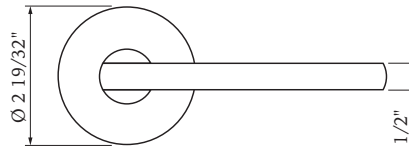

Function	Finish	CTN Qty	Item No.	List Price
Passage	Oil Rubbed Bronze (US10B)	12	BV333602	$94.00
	Satin Nickel (US15)	12	BV333601	$94.00
	Matte Black (US19)	12	BV333604	$94.00
Privacy	Oil Rubbed Bronze (US10B)	12	BV333612	$94.00
	Satin Nickel (US15)	12	BV333611	$94.00
	Matte Black (US19)	12	BV333614	$94.00
Dummy	Oil Rubbed Bronze (US10B)	12	BV333622	$47.00
	Satin Nickel (US15)	12	BV333621	$47.00
	Matte Black (US19)	12	BV333624	$47.00