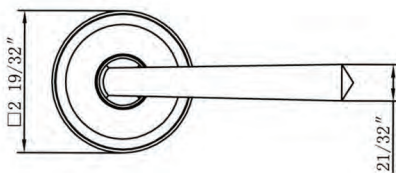

Function	Finish	CTN Qty	Item No.	List Price
Passage	Oil Rubbed Bronze (US10B)	12	BV334002	$94.00
	Satin Nickel (US15)	12	BV334001	$94.00
	Matte Black (US19)	12	BV334004	$94.00
Privacy	Oil Rubbed Bronze (US10B)	12	BV334012	$94.00
	Satin Nickel (US15)	12	BV334011	$94.00
	Matte Black (US19)	12	BV334014	$94.00
Dummy	Oil Rubbed Bronze (US10B)	12	BV334022	$47.00
	Satin Nickel (US15)	12	BV334021	$47.00
	Matte Black (US19)	12	BV334024	$47.00