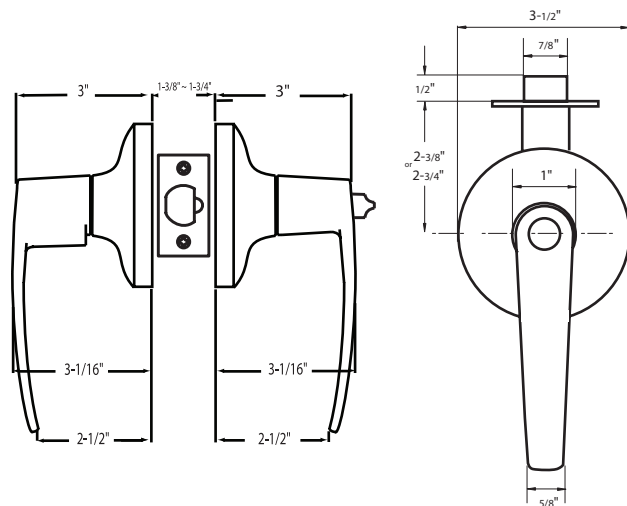

F SERIES - MD LEVER STYLE GRADE 1 EXTRA HEAVY DUTY CYLINDRICAL LEVERSET

Shown in Satin Chrome

Model	Function	WT/LB	CTN QTY	US26D Satin Chrome	
500-F-MD	Entrance	32 lb	6 Pcs	Item No.	3N5002
				List Price	$207.00
504-F-MD	Storeroom	32 lb	6 Pcs	Item No.	3N5042
				List Price	$212.00