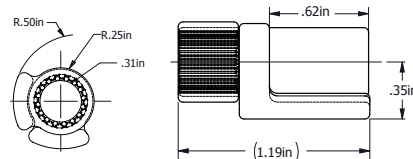

Base Metal: Zinc

	Description	Finish	Item No.	List Price	CTN QTY	WT/CTN
	Door Saver III Hinge Pin Door Stop	US3	402404	$7.25	100	10 lb
	Door Saver III Hinge Pin Door Stop	US15	402434	$7.25	100	10 lb
	Door Saver III Hinge Pin Door Stop	US10B	402436	$7.25	100	10 lb
	Door Saver III Hinge Pin Door Stop	US19	402496	$7.25	100	10 lb
	Door Saver III Hinge Pin Door Stop	US26	402433	$7.25	100	10 lb

With max adjustable swing angle of 160°