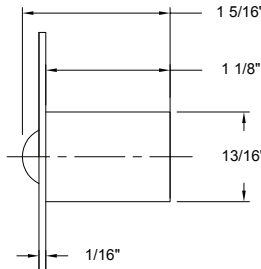

MORTISE BALL CATCH

Base Metal: Zinc

	Description	Finish	Item No.	List Price	CTN QTY	WT/ CTN
	Mortise Ball Catch 2 1/4" x 1"	US3	420100	$5.90	50	8 lb
	Mortise Ball Catch 2 1/4" x 1"	US15	420400	$6.15	50	8 lb
	Mortise Ball Catch 2 1/4" x 1"	US10B	420401	$6.80	50	8 lb