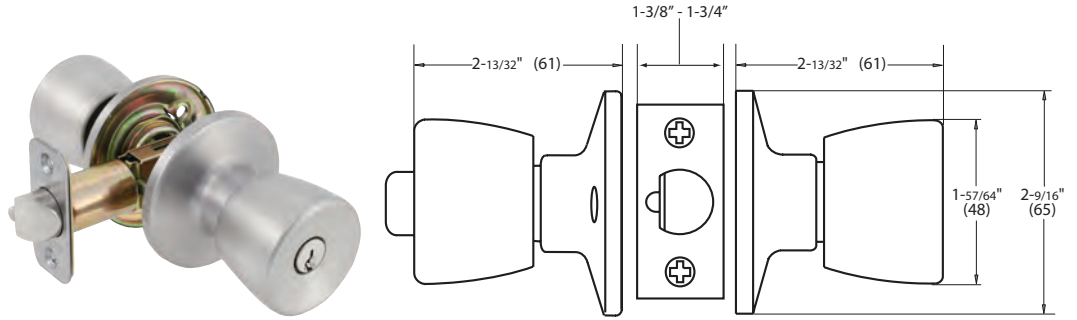

GALWAY

Shown in Satin Stainless Steel

BOX PACK

Model	Function	WT/LB	CTN QTY	US3 Bright Brass		US32D Satin Stainless Steel	
				Item No.	List Price	Item No.	List Price
100T - GL	Entrance	27 lb	20 Pcs	Item No.	D11523	D11522	
				List Price	$24.00	$22.30	
101T - GL	Passage	22 lb	20 Pcs	Item No.	D14523	D14522	
				List Price	$18.00	$16.90	
102T - GL	Privacy	22 lb	20 Pcs	Item No.	D12523	D12522	
				List Price	$18.90	$18.60	
115T - GL	Dummy	9 lb	20 Pcs	Item No.	D15523	D15522	
				List Price	$9.30	$8.60	
300T - GL	Combo	52 lb	10 Pcs	Item No.	—	D18522	
				List Price		$48.30