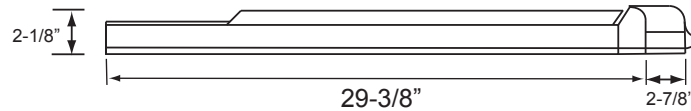

Specifications

**10 YEAR
WARRANTY**

Applications	Offices, Schools, Hospitals, Apartments, Hotel/ Motels & other Public Buildings	Mounting	Furnished standard with wood & machine screws Sex nuts and bolts (1346) optional
Door Thickness	1-3/4" ~ 2" standard, 2-1/4" optional	Latchbolt	Zinc with 3/4" throw
Door Size	33" to 36". Bar can be easily field cut to size	Latchbolt Spring	Satin Stainless Steel throughout
Stile Width	Rim: 4-1/2" minimum stile width required Vertical Rod: 3-1/2" minimum stile width required	Strike	9000 Series (Non-Rated) #8170 Steel Roller Strike 2-3/4" Backset Optional Strike #8070 for 2-3/8" Backset 4-7/8" Blank Strike & 161 Edge Filler
Mounting Rail, Cover Plate	Anodized Aluminum (US28) or Stainless Steel (US32D)		F9000 Series (Fire Rated) #8070 Steel Roller Strike — 2-3/4" or 2-3/8" Backset 4-7/8" Blank Strike & 161 Edge Filler
UL Listed	Complies with UL 305 standards. Listed for safety as Panic Hardware		
Rating	ANSI 156.3 Grade 1		
Door Prep	Will cover stock hollow metal doors with 161 cutout	Center Case Cover	Satin Stainless Steel
		Handing	Non-Handed

9000 SERIES (NON-RATED) PANIC HARDWARE

Model	Description	WT/ CTN	QTY/ CTN	US28 Satin Aluminum		US32D Satin Stainless Steel
				Item No.	List Price	Item No.
9000-36	HD Rim Type Device for 36" Door	46 lb	4	691300	$440.00	691301
						$480.00

F9000 SERIES (FIRE RATED) HARDWARE

Model	Description	WT/ CTN	QTY/ CTN	US28 Satin Aluminum		US32D Satin Stainless Steel
				Item No.	List Price	Item No.
F9000-36	HD Fire Rim Type Device for 36" Door	46 Lbs	4	693300	$520.00	693301
						$550.00
F9000-48	HD Fire Rim Type Device for 48" Door	48 Lbs	4			693302
						$600.00