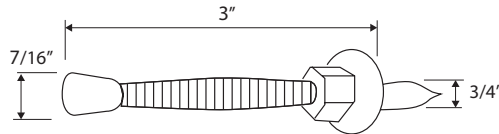

SPRING DOOR STOP

Base Metal: Zinc

	Description	Finish	Item No.	List Price	CTN QTY	WT/CTN
	Spring Door Stop 3"	US15	402102	$0.85	1000	40 lbs
	Spring Door Stop 3" w/ Matte Black Tip	US10B	402100	$0.85	1000	40 lbs