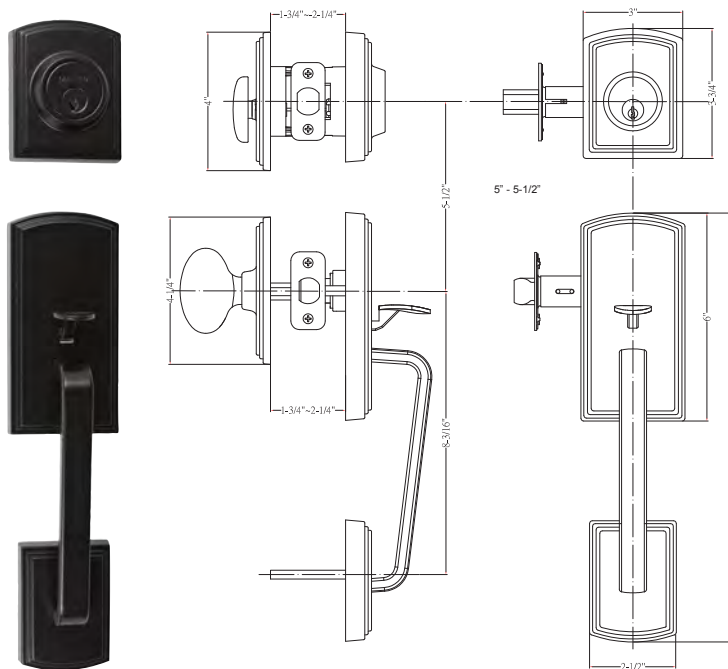

VISCONTI

Shown in Matte Black

BOX PACK Handleset pricing includes interior knob or lever. Specify interior option and handing when ordering.

Model	Function	WT/ CTN	CTN QTY	US15			
				Satin Nickel	US10BE Edged Bronze	US19 Matte Black	
400-VN	Single Cylinder	35 lb	4 Pcs	Item No.	374001	374007	374004
				List Price	$217.00	$217.00	$217.00
405-VN	Dummy	31 lb	4 Pcs	Item No.	374051	374057	374054
				List Price	$215.00	$215.00	$215.00