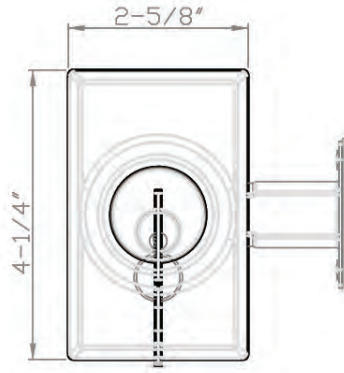

Specifications

Door Prep	Cross bore: 2-1/8" Edge bore: 1" Latch face: 1" x 2-1/4"	Latches	Deadbolt: 2-3/8" & 2-3/4" adjustable (9092) Faceplate: 1" x 2-1/4" round corner Bolt: Brass with hardened steel rod. Full 1" throw
Backset	Fits 2-3/8" and 2-3/4"	Strikes	1-3/4" x 2-1/4" round corner (9113 & 9117)
Door Thickness	1-3/8" ~ 1-3/4" door standard	Wood Screws	Combination screws that suit both wood or metal door mounting Includes 3" Security Screws
Cylinder	SC4 6-pin standard. KW1 5-Pin Optional. Deadbolts packed KA4		

RECTANGLE DEADBOLT

Shown in Aged Black

Model	Function	WT/CTN	CTN QTY		ABR Aged Bronze	ABK Aged Black
200-IM	Single Cylinder	34 lb	12 Pcs	Item No.	631000S	631009S
				List Price	$103.00	$103.00

EXTENSION KITS (For SandCast Locksets)

Description	ABR / ABK Aged Bronze / Aged Black	
2-1/4" Extension Kit for Handleset	Item No.	210002
	List Price	$36.00
2-1/4" Extension Kit for Deadbolt	Item No.	210004
	List Price	$7.00
2-1/4" Extension Kit for Knob/Lever (Passage and Privacy only)	Item No.	210006
	List Price	$20.00