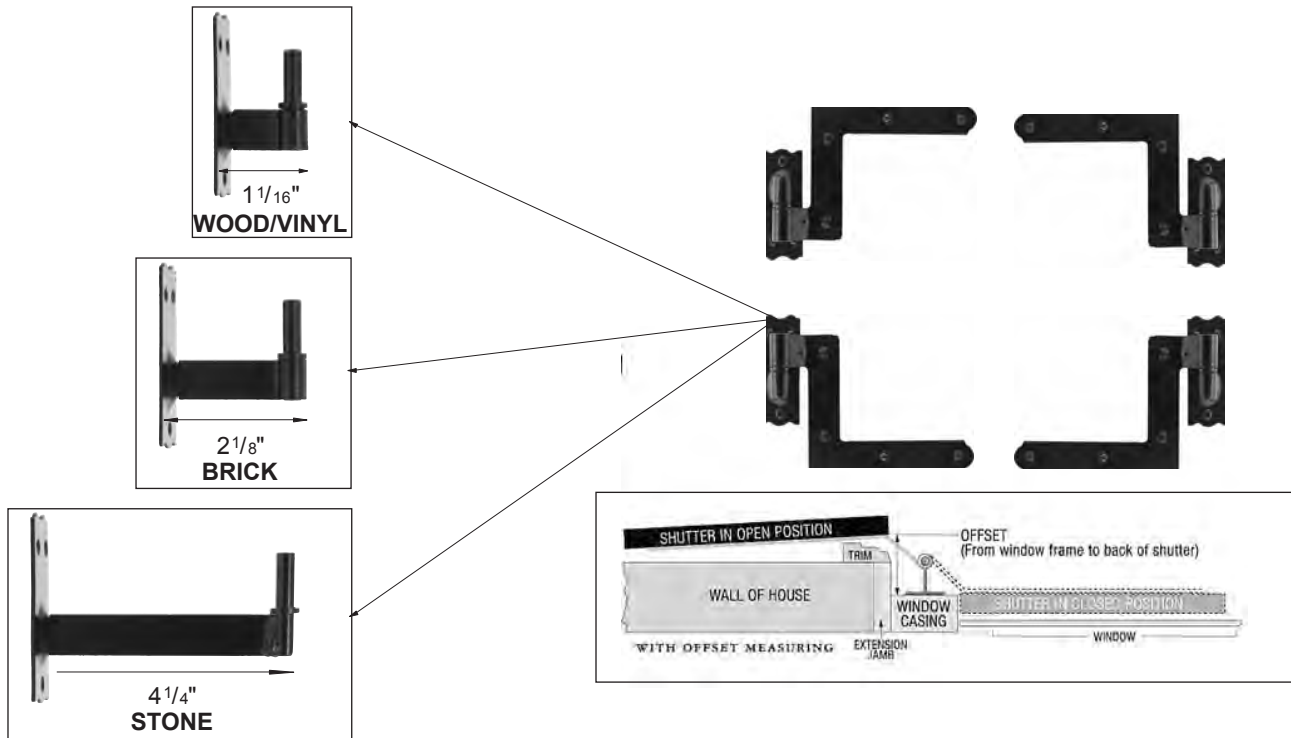

EXTERIOR SHUTTER BLIND HINGES SOLD IN SETS (Two Pair)

Description	Item No.	List Price	CTN QTY	WT/CTN
Exterior Shutter Hinges for Wood/Vinyl Siding	489200	$35.00	20 Sets	37 lbs
Exterior Shutter Hinges for Brick Siding	489100	$40.00	20 Sets	40 lbs
Exterior Shutter Hinges for Stone Siding	489400	$57.60	20 Sets	40 lbs
Satin Stainless Steel Exterior Shutter Hinges for Wood/Vinyl Siding	489200SS	$62.00	20 Sets	40 lbs
Satin Stainless Steel Exterior Shutter Hinges for Brick Siding	489100SS	$59.90	20 Sets	40 lbs
Satin Stainless Steel Exterior Shutter Hinges for Stone Siding	489400SS	$67.60	20 Sets	40 lbs

Base Metal: Iron or Satin Stainless Steel