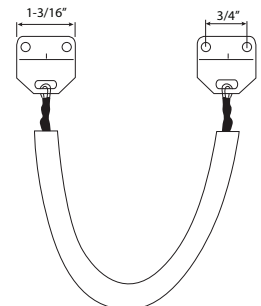

CHAIN DOOR STOP W/ VINYL COVER

18" Chain Length

Base Metal: Zinc

	Description	Finish	Item No.	List Price	CTN QTY	WT/ CTN
	Chain Door Stop with Vinyl Cover	Zinc	474304	$5.90	10	4 lb