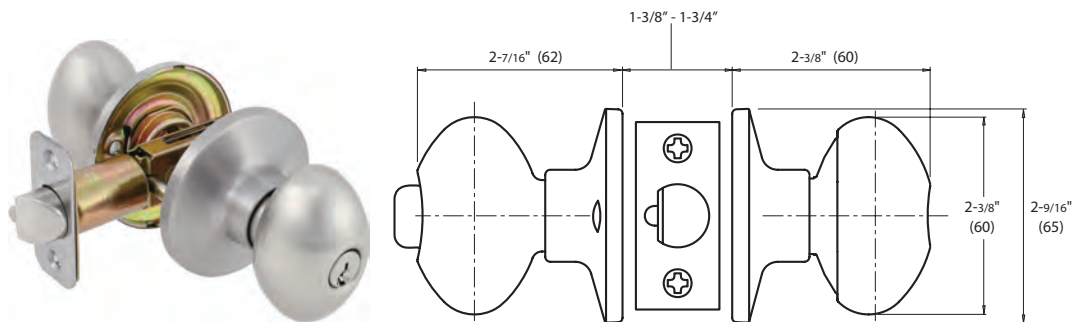

DERBY

Shown in Satin Nickel

BOX PACK

Model	Function	WT/LB	CTN QTY		US15 Satin Nickel	US12P Tuscany Bronze
100T - RB	Entrance	27 lb	20 Pcs	Item No.	D11820	D11827
				List Price	$32.60	$35.60
101T - RB	Passage	22 lb	20 Pcs	Item No.	D14820	D14827
				List Price	$26.00	$29.30
102T - RB	Privacy	22 lb	20 Pcs	Item No.	D12820	D12827
				List Price	$26.90	$30.30
115T - RB	Dummy	9 lb	20 Pcs	Item No.	D15820	D15827
				List Price	$11.90	$13.00