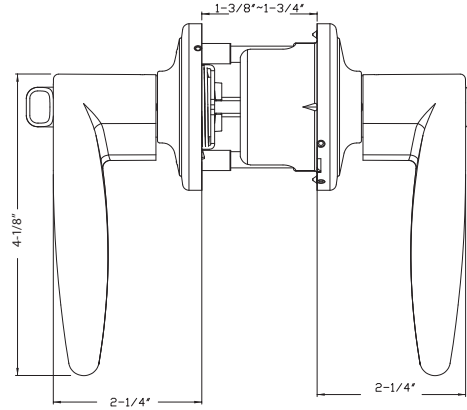

MIRCET

Shown in Satin Nickel

VISUAL PACK

Model	Function	WT/CTN	CTN QTY	US15 Satin Nickel		US19 Matte Black	
				Item No.	List Price	Item No.	List Price
500TT-MC-G2	Entrance	24 lb	12 Pcs	Item No.	320620	320629	
				List Price	$71.90	$78.00	
501TT-MC-G2	Passage	22 lb	12 Pcs	Item No.	324620	324629	
				List Price	$54.00	$60.00	
502TT-MC-G2	Privacy	22 lb	12 Pcs	Item No.	322620	322629	
				List Price	$55.00	$61.00	
515TT-MC-G2	Dummy (Pair)	21 lb	12 Pcs	Item No.	325620	325629	
				List Price	$54.00	$60.00