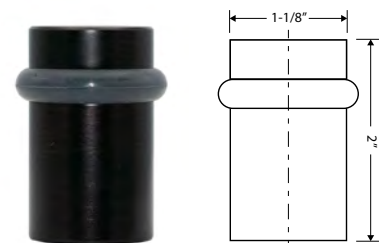

2" ROUND BRASS FLOOR BUMPER

Base Metal: Brass

Description	Finish	Item No.	List Price	CTN QTY	WT/CTN
Solid Brass Round Floor Bumper	US10B	402910	$28.00	60	35 lbs
Solid Brass Round Floor Bumper	US15	402905	$28.00	60	35 lbs
Solid Brass Round Floor Bumper	US26	402906	$28.00	60	35 lbs
Solid Brass Round Floor Bumper	US4	402917	$28.00	60	35 lbs
Solid Brass Round Floor Bumper	US19	402919	$28.00	60	35 lbs