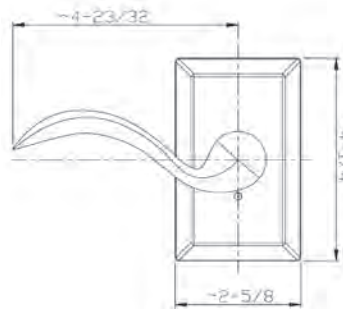

Specifications

Door Prep	Cross bore: 2-1/8" Edge bore: 1" Latch face: 1" x 2-1/4"	Latches	Entrance: 2-3/8" & 2-3/4" adjustable (9050R) Passage/Privacy: 2-3/8" & 2-3/4" adjustable (9079R) Faceplate: 1" x 2-1/4" round corner Bolt: 1/2" Solid Brass throw
Backset	Fits 2-3/8" and 2-3/4"	Strikes	1-3/4" x 2-1/4" full lip round corner (9103)
Door Thickness	1-3/8" ~ 1-3/4" door standard.	Wood Screws	Combination screws that suit both wood or metal door mounting
Cylinder	SC4 6-pin standard. KW1 5-Pin Optional. SC1 5-Pin Optional. Entries packed KA4	Door Handing	Specify LH or RH for Entry and Dummy. Privacy and Passage functions are Reversible

TIARA

Shown in Aged Black

Square

Model	Function	WT/CTN	CTN QTY	ABR Aged Bronze		ABK Aged Black	
				Item No.	List Price	Item No.	List Price
500T-TI	Entrance	20 Lbs	4 Pcs	691600S (L/R)	$224.00	691609S (L/R)	$224.00
				List Price		List Price	
501T-TI	Passage	28 Lbs	6 Pcs	694600S	$185.00	694609S	$185.00
				List Price		List Price	
502T-TI	Privacy	28 Lbs	6 Pcs	692600S	$186.00	692609S	$186.00
				List Price		List Price	
515TB-TI	Dummy	24 Lbs	12 Pcs	695600S (L/R)	$93.00	695609S (L/R)	$93.00
				List Price		List Price