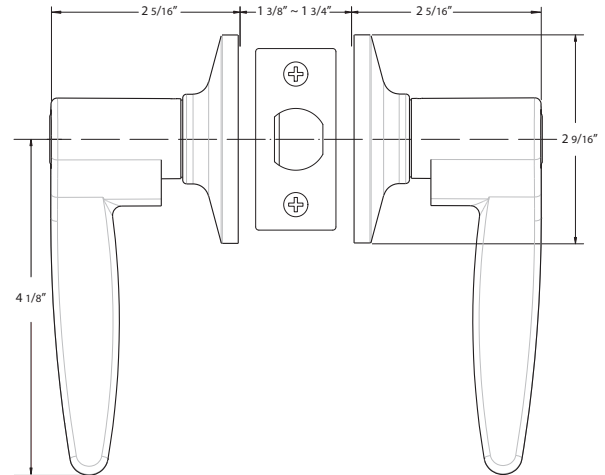

Specifications

Door Prep	Cross bore: 2-1/8" Edge bore: 1" Latch face: 1" x 2-1/4"	Latches <i>(6-Way Available)</i>	Entrance: 2-3/8" and 2-3/4" 6-way adjustable (9073) Passage/Privacy: 2-3/8" and 2-3/4" 6-way adjustable (9074) Faceplate: 1" x 2-1/4" round corner Bolt: 1/2" throw
Backset	Fits 2-3/8" and 2-3/4"	Strikes	1-3/4" x 2-1/4" full lip round corner (9103)
Door Thickness	1-3/8" ~ 1-3/4" door standard	Wood Screws	Combination screws that suit both wood or metal door mounting
Cylinder	KW1 5-pin standard SC1 5-Pin optional. Entries packed KA5	Door Handing	Reversible Lever Handing required for dummy function and Handleset interior

DAYTON

Shown in Satin Nickel

BOX PACK

Model	Function	WT/CTN	CTN QTY	US15 Satin Nickel			US26 Bright Chrome	US19 Matte Black
				Item No.	D20720P	D20726P	D20729P	
500T - DT	Push Button Entrance (Panic Proof)	26 lb	20 Pcs	Item No.	D20720P	D20726P	D20729P	
				List Price	$47.30	$47.30	$51.30	
501T - DT	Passage	23 lb	20 Pcs	Item No.	D24720	D24726	D24729	
				List Price	$34.30	$34.30	$36.60	
502T - DT	Push Button Privacy (Panic Proof)	24 lb	20 Pcs	Item No.	D22720P	D22726P	D22729P	
				List Price	$39.90	$39.90	$42.00	
515T - DT	Dummy	15 lb	20 Pcs	Item No.	D25720 (L/R)	D25726 (L/R)	D25729 (L/R)	
				List Price	$19.00	$19.00	$21.00