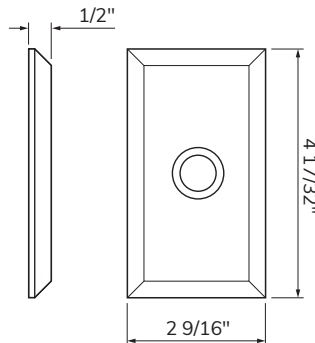

-G1 RECTANGLE