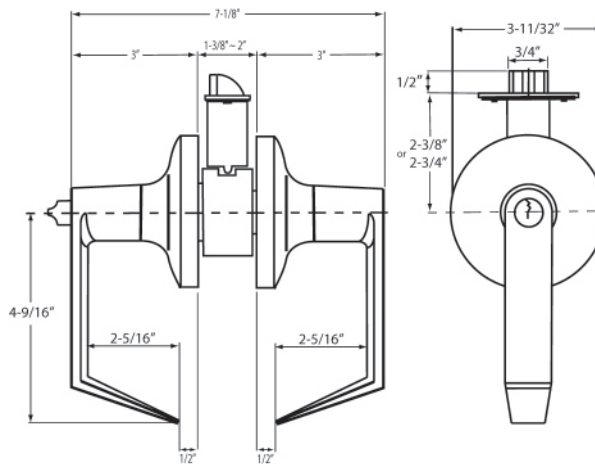

Model	Function	WT/LB	CTN QTY	Standard Cylinder		IC Core (Less Core)	
				US26D Satin Chrome	US26D IC Core Satin Chrome	US26D Satin Chrome	US26D IC Core Satin Chrome
500-E-CT	Entrance	29 lb	6 Pcs	Item No.	3V5002	3V5102	
				List Price	$135.00	$135.00	
504-E-CT	Storeroom	29 lb	6 Pcs	Item No.	3V5042	3V5142	
				List Price	$142.00	$142.00	
509-E-CT	Classroom	29 lb	6 Pcs	Item No.	3V5092	3V5192	
				List Price	$142.00	$142.00	
501-E-CT	Passage	26 lb	6 Pcs	Item No.	3V5012		
				List Price	$112.00		
502-E-CT	Privacy	28 lb	6 Pcs	Item No.	3V5022		
				List Price	$115.00		
515-E-CT	Dummy	18 lb	12 Pcs	Item No.	3V5052		
				List Price	$55.00