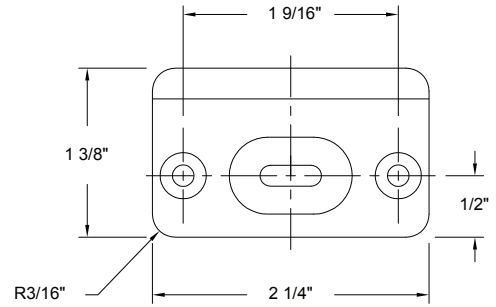

DRIVE-IN BALL CATCH

Base Metal: Zinc

	Description	Finish	Item No.	List Price	CTN QTY	WT/ CTN
	Drive-In Ball Catch 2 1/4" x 1"	US3	420103	$5.60	50	8 lb
	Drive-In Ball Catch 2 1/4" x 1"	US26	420107	$5.80	50	8 lb
	Drive-In Ball Catch 2 1/4" x 1"	US15	420109	$5.80	50	8 lb
	Drive-In Ball Catch 2 1/4" x 1"	US10B	420110	$6.30	50	8 lb
	Drive-In Ball Catch 2 1/4" x 1"	US19	420111	$6.30	50	8 lb
	Strike Plate Only for Ball Catch	US3	480303	$1.00	100	10 lb
	Strike Plate Only for Ball Catch	US26	480306	$1.00	100	10 lb
	Strike Plate Only for Ball Catch	US15	480315	$1.00	100	10 lb
	Strike Plate Only for Ball Catch	US10B	480300	$1.00	100	10 lb