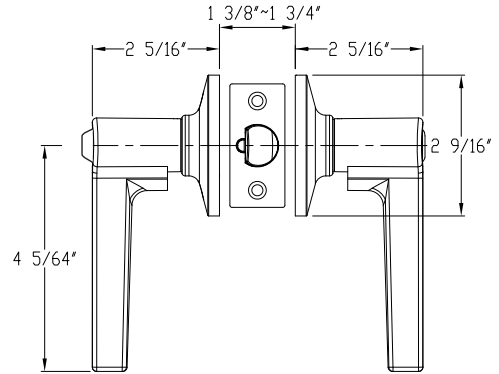

Specifications

Door Prep	Cross bore: 2-1/8" Edge bore: 1" Latch face: 1" x 2-1/4"	Latches <i>(6-Way Available)</i>	Entrance: 2-3/8" and 2-3/4" 6-way adjustable (9045R) Passage/Privacy: 2-3/8" and 2-3/4" 6-way adjustable (9079R) Faceplate: 1" x 2-1/4" round corner Bolt: 1/2" throw
Backset	Fits 2-3/8" and 2-3/4"	Strikes	1-3/4" x 2-1/4" full lip round corner (9103)
Door Thickness	1-3/8" ~ 1-3/4" door standard	Wood Screws	Combination screws that suit both wood or metal door mounting
Cylinder	KW1 5-pin standard SC1 5-Pin optional. Entries packed KA5	Door Handing	Reversible Lever Handing required for dummy function and Handleset interior

TULINA

Shown in Satin Nickel

Round Trim

BOX PACK

Model	Function	WT/ CTN	CTN QTY	US15			US26		US19
				Satin Nickel	Bright Chrome	Matte Black			
500T-TA Round	Push Button Entrance (Panic Proof)	26 lb	20 Pcs	Item No.	D20220P	D20226P	D20229P		
				List Price	$52.00	$52.00	$54.00		
501T-TA Round	Passage	23 lb	20 Pcs	Item No.	D24220	D24226	D24229		
				List Price	$38.60	$38.60	$41.00		
502T-TA Round	Push Button Privacy (Panic Proof)	24 lb	20 Pcs	Item No.	D22220P	D22226P	D22229P		
				List Price	$42.00	$42.00	$46.30		
515T-TA Round	Dummy	15 lb	20 Pcs	Item No.	D25220	D25226	D25229		
				List Price	$22.30	$22.30	$25.00