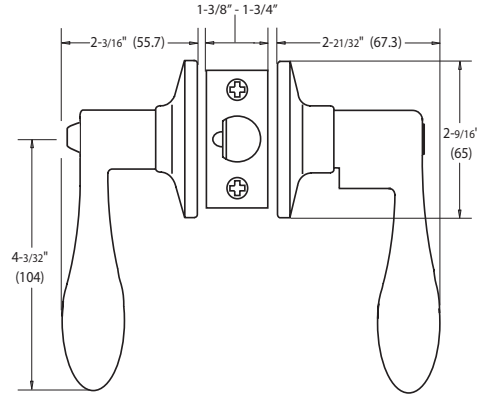

LOGAN

Shown in Satin Nickel

BOX PACK

Model	Function	WT/ CTN	CTN QTY		US15 Satin Nickel	US26 Bright Chrome	US19 Matte Black	US12P Tuscany Bronze
500T-LO	Push Button Entrance (Panic Proof)	26 lb	20 Pcs	Item No.	D20820P	D20826P	D20829P	D20827P
				List Price	$47.30	$47.30	$51.30	$51.30
501T-LO	Passage	23 lb	20 Pcs	Item No.	D24820	D24826	D24829	D24827
				List Price	$34.30	$34.30	$37.30	$37.30
502T-LO	Push Button Privacy (Panic Proof)	24 lb	20 Pcs	Item No.	D22820P	D22826P	D22829P	D22827P
				List Price	$39.90	$39.90	$42.00	$42.00
515T-LO	Dummy	15 lb	20 Pcs	Item No.	D25820 (L/R)	D25826 (L/R)	D25829 (L/R)	D25827 (L/R)
				List Price	$19.00	$19.00	$19.60	$19.60