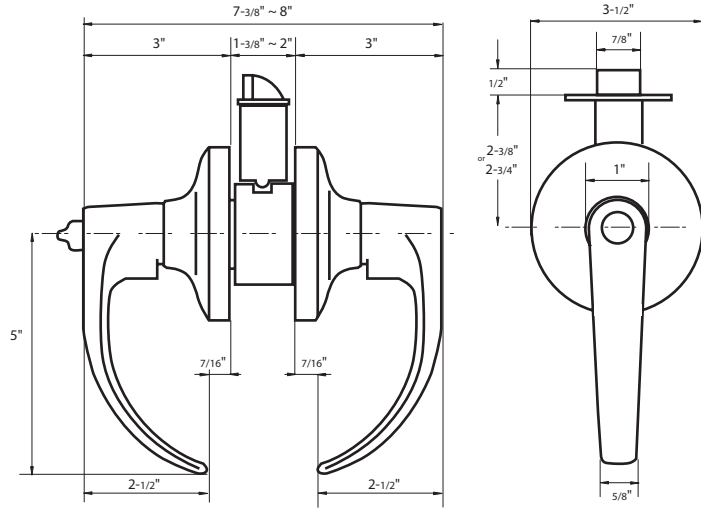

DELANEY® LEVERSETS GRADE 1

F SERIES - SD LEVER STYLE GRADE 1 EXTRA HEAVY DUTY CYLINDRICAL LEVERSET

Shown in Satin Chrome

Model	Function	WT/LB	CTN QTY	US26D Satin Chrome	
500-F-SD	Entrance	32 lb	6 Pcs	Item No.	3C5002
				List Price	$207.00
504-F-SD	Storeroom	32 lb	6 Pcs	Item No.	3C5042
				List Price	$212.00