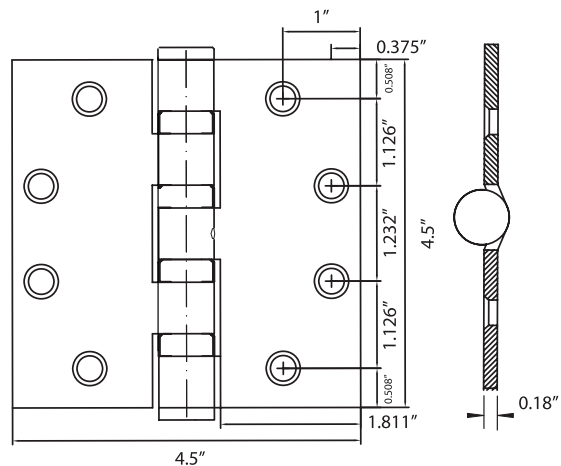

HEAVY DUTY BALL BEARING 4 1/2" X 4 1/2" COMMERCIAL HINGE

SPECIFICATIONS

- #10 x 1/2" Machine Screws (12-24NC) standard
- #10 x 1 1/4" Wood Screws standard
- Gauge 0.18" Steel
- Box packed 1.5 pair (3 pcs) per box
  15 Pair / CTN, 34 Lbs
- Priced per pair (2 Hinges)
- Base Metal is Steel