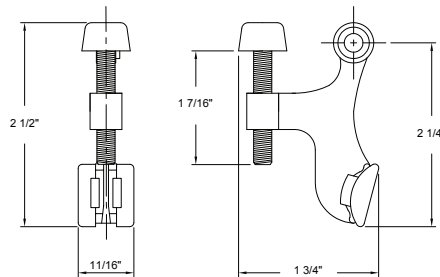

HALF LEAF HINGE PIN DOOR STOP

Base Metal: Zinc

	Description	Finish	Item No.	List Price	CTN QTY	WT/CTN
	Half Leaf Hinge Pin Door Stop	US15	402452	$2.60	100	13 lb
	Half Leaf Hinge Pin Door Stop w/ Matte Black Tips	US10B	402459	$2.60	100	13 lb
	Half Leaf Hinge Pin Door Stop	US19	402454	$2.60	100	13 lb