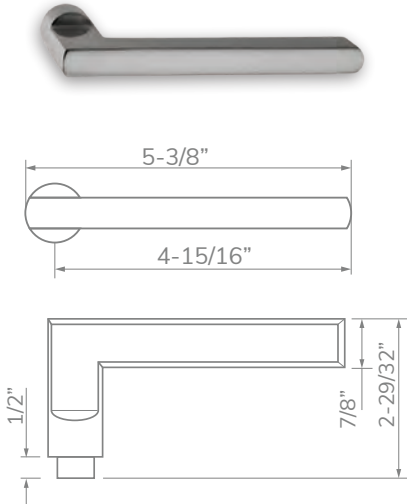

Bravura® LEVERS

Specifications:

Door Prep	Cross bore: 2-1/8" Edge bore: 1" Latch Face: 1" x 2-1/4"	Latches	2-3/8" Standard and 2-3/4" Optional Faceplate: 1" x 2-1/4" round corner Bolt: 1/2" Solid Brass throw Drive-in or UL Available
Backset	2-3/8" Standard and 2-3/4" Optional	Strikes	Supplied with full lip round corner (9103) and square corner strikes (9102)
Door Thickness	1-3/8" ~ 2", 2-1/4" & 2-1/2" Extension Kits Available	Trim Size	2-5/8" diameter

LEVER DIMENSIONS

939 CHARLOTTE LEVER