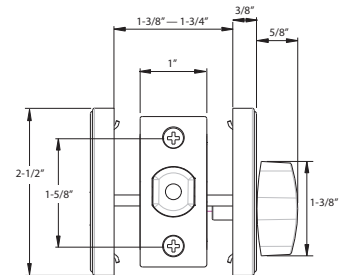

BOX PACK

Model	Function	WT/ LB	CTN QTY		US5 Antique Brass	US32D Satin Stainless Steel	US15 Satin Nickel	US26 Bright Chrome	US19 Matte Black	US12P Tuscany Bronze
200-B	Single Cylinder	27 lb	20 Pcs	Item No.	—	D31002	D31004	D31006	D31009	D31007
				List Price		$30.90	$30.90	$30.90	$31.90	$31.90
205-S	One-Sided (Half Bore)	15 lb	20 Pcs	Item No.	—	D35002	D35004	D35006	D35009	—
				List Price		$16.20	$17.90	$17.90	$21.20	
206-S	One-Sided (Full Bore)	15 lb	20 Pcs	Item No.	—	D36002	D36004	—	—	—
				List Price		$20.75	$22.90			
	Turn Button Only		Each	Item No.	D32005	D32002	D32008	D32006	D32009	D32007
				List Price	$10.00	$10.00	$10.00	$10.00	$10.00	$10.00