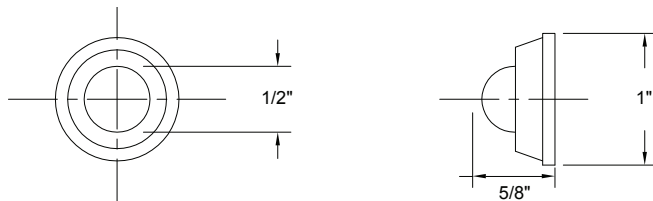

1" CONVEX WALL BUMPER

Base Metal: Zinc

	Description	Finish	Item No.	List Price	CTN QTY	WT/CTN
	1" Wall Bumper	US26D	403015	$6.00	100	7 lb
	1" Wall Bumper	US10B	403010	$6.00	100	7 lb