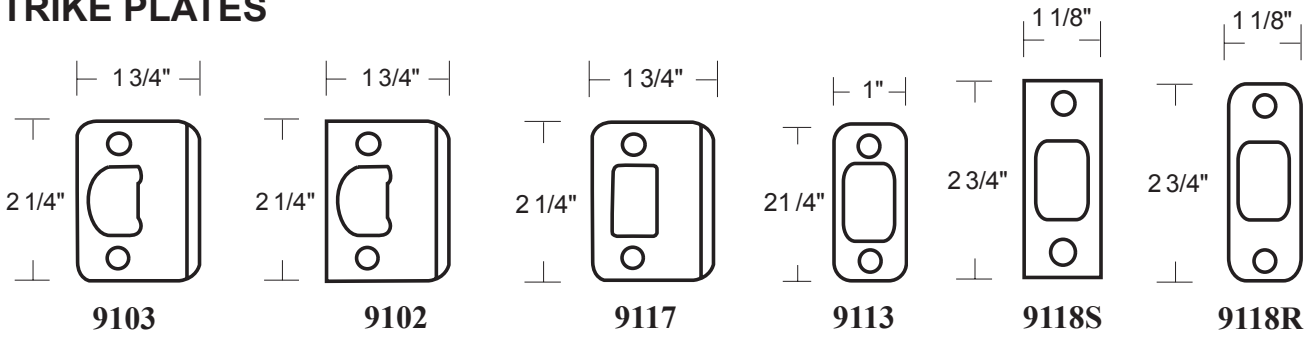

STRIKE PLATES

Description	Style	US15	US3	US5	US26	Antique Silver	US15A	US10B	US19		
Full Lip Entry Strike (Round Corner)	9103	Item No.	280002	280003	280005	280006	280001	280008	280009	280004	
		List Price	$2.90	$2.90	$2.90	$2.90	$2.90	$2.90	$2.90	$2.90	$2.90
Full Lip Entry Strike (Square Corner)	9102	Item No.	280002S	280003S	—	—	—	—	280009S	—	
		List Price	$2.90	$2.90					$2.90		
Full Lip Deadbolt Strike	9117	Item No.	280102	280103	280105	280106	280101	280108	280109	—	
		List Price	$2.90	$2.90	$2.90	$2.90	$2.90	$2.90	$2.90	$2.90	
Deadbolt Strike	9113	Item No.	2891132	2891133	2891135	2891136	2891131	2891138	2891139	2891134	
		List Price	$2.90	$2.90	$2.90	$2.90	$2.90	$2.90	$2.90	$2.90	$2.90
Deadbolt Strike w/ Reinforcement Plate	9118R/S	Item No.	2891182	2891183	—	—	—	—	2891189	2891184	
		List Price	$3.90	$3.90						$3.90	$3.90

GRADE 2 LATCHES 2-3/4" ~ 2-3/8"

CALLAN and Italian Collection Latches

Model	Description	US15	US10BE	US3	
C9092 R/S	Deadbolt Latch w/ Sq. & Rd. Faceplate	Item No.	378001	378007	378003
		List Price	$17.30	$17.30	$17.30
C9073 R/S	Entry Deadlatch w/ Sq. & Rd. Faceplate	Item No.	378101	378107	378103
		List Price	$14.30	$14.30	$14.30
C9074 R/S	Passage / Privacy Spring Latch w/ Sq. & Rd. Faceplate	Item No.	378201	378207	378203
		List Price	$14.30	$14.30	$14.30