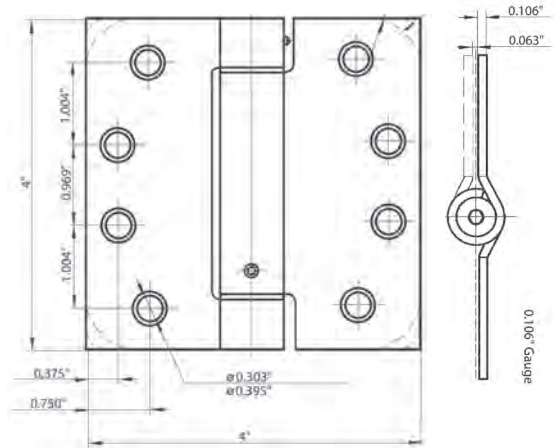

4" X 4" SPRING HINGES

SPECIFICATIONS

- #10 X 1/2" machine screw (10-24NC) standard.
- #10 x 1" wood screw standard.
- Box Pack: 1 Pair (2 pcs) per box.
  20 Pair / CTN, 32 Lbs
- Gauge: 0.106" Steel
- Priced and sold by the pair (2 Hinges)