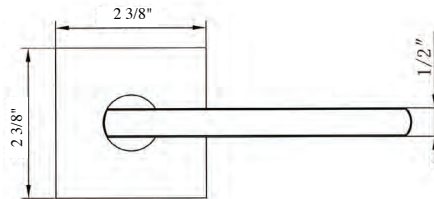

Bravura® KNOBS & LEVERS

333RC ORLANDO LEVER

Shown in Satin Nickel
with Round Trim

Function	Finish	CTN Qty	Item No.	List Price
Passage	Oil Rubbed Bronze (US10B)	12	BV333602	$94.00
	Satin Nickel (US15)	12	BV333601	$94.00
	Matte Black (US19)	12	BV333604	$94.00
Privacy	Oil Rubbed Bronze (US10B)	12	BV333612	$94.00
	Satin Nickel (US15)	12	BV333611	$94.00
	Matte Black (US19)	12	BV333614	$94.00
Dummy	Oil Rubbed Bronze (US10B)	12	BV333622	$47.00
	Satin Nickel (US15)	12	BV333621	$47.00
	Matte Black (US19)	12	BV333624	$47.00

333SC TAMPA LEVER

Shown in Satin Nickel
with Square Trim

Function	Finish	CTN Qty	Item No.	List Price
Passage	Oil Rubbed Bronze (US10B)	12	BV333702	$94.00
	Satin Nickel (US15)	12	BV333701	$94.00
	Matte Black (US19)	12	BV333704	$94.00
Privacy	Oil Rubbed Bronze (US10B)	12	BV333712	$94.00
	Satin Nickel (US15)	12	BV333711	$94.00
	Matte Black (US19)	12	BV333714	$94.00
Dummy	Oil Rubbed Bronze (US10B)	12	BV333722	$47.00
	Satin Nickel (US15)	12	BV333721	$47.00
	Matte Black (US19)	12	BV333724	$47.00