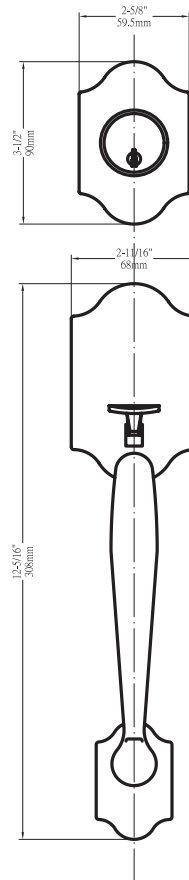

CALLAN® ENTRANCE HANDLESETS

BY DELANEY®

Specifications

Door Prep	Deadbolt cross bore: 2-1/8" Handleset cross bore: 2-1/8" Edge bore: 1" Latch face: 1" x 2-1/4" Mounting bore distance (center to center): 5" - 5-1/2" recommended	Latches	Upper: 2-3/8" and 2-3/4" adjustable (9092) Faceplate: 1" x 2-1/4" round corner Bolt: 1" Bolt with hardened steel rod Lower: 2-3/8" and 2-3/4" adjustable (9074) (for lever and knob) Faceplate: 1" x 2-1/4" round corner Bolt: Solid brass 1/2" throw
Backset	Fits 2-3/8" and 2-3/4"	Strikes	Deadbolt: 2-1/4" full lip round corner (9113 & 9117) Thumbpiece: 2-1/4" full lip round corner (9103)
Door Thickness	1-3/8" ~ 1-3/4" door standard 2-1/4" Ext. Kit available	Wood Screws	Combination screws that suit both wood or metal door mounting
Cylinder	KW1 5-pin standard; SC1 5-pin optional Handlesets packed KD	Door Handing	Specify handing when ordering lever as interior option

CHATHAM

Shown in Satin Nickel

BOX PACK Handleset pricing includes interior knob or lever. Specify interior option and handing when ordering. (See page 45)

Model	Function	WT/ CTN	CTN QTY	US15	US10B	US10BE	US19	
				Satin Nickel	Oil Rubbed Bronze	Edged Bronze	Matte Black	
400-CT	Single Cylinder	33 lb	10 Pcs	Item No.	KA6001	KA6000	KA6007	KA6004
				List Price	$147.00	$162.00	$162.00	$162.00
405-CT	Dummy	30 lb	10 Pcs	Item No.	KA6051	KA6050	KA6057	KA6054
				List Price	$143.00	$143.00	$143.00	$143.00