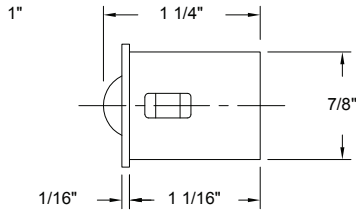

DRIVE-IN BALL CATCH

Base Metal: Zinc

	Description	Finish	Item No.	List Price	CTN QTY	WT/ CTN
	Drive-In Ball Catch 2 1/4" x 1"	US3	420103	$5.60	50	8 lb
	Drive-In Ball Catch 2 1/4" x 1"	US26	420107	$5.80	50	8 lb
	Drive-In Ball Catch 2 1/4" x 1"	US15	420109	$5.80	50	8 lb
	Drive-In Ball Catch 2 1/4" x 1"	US10B	420110	$6.30	50	8 lb
	Drive-In Ball Catch 2 1/4" x 1"	US19	420111	$6.30	50	8 lb
	Strike Plate Only for Ball Catch	US3	480303	$1.00	100	10 lb
	Strike Plate Only for Ball Catch	US26	480306	$1.00	100	10 lb
	Strike Plate Only for Ball Catch	US15	480315	$1.00	100	10 lb
	Strike Plate Only for Ball Catch	US10B	480300	$1.00	100	10 lb