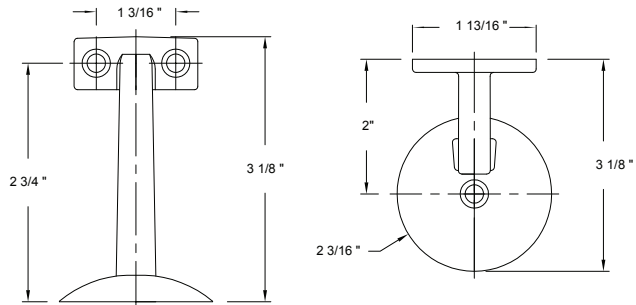

DECORATIVE HANDRAIL BRACKET

Base Metal: Zinc

	Description	Finish	Item No.	List Price	CTN QTY	WT/CTN
	Decorative Hand Rail Bracket	US3	406100	$14.00	100	33 lbs
	Decorative Hand Rail Bracket	US15	406111	$14.00	100	33 lbs
	Decorative Hand Rail Bracket	US10B	406118	$14.00	100	33 lbs
	Decorative Hand Rail Bracket	US19	406114	$14.00	100	33 lbs