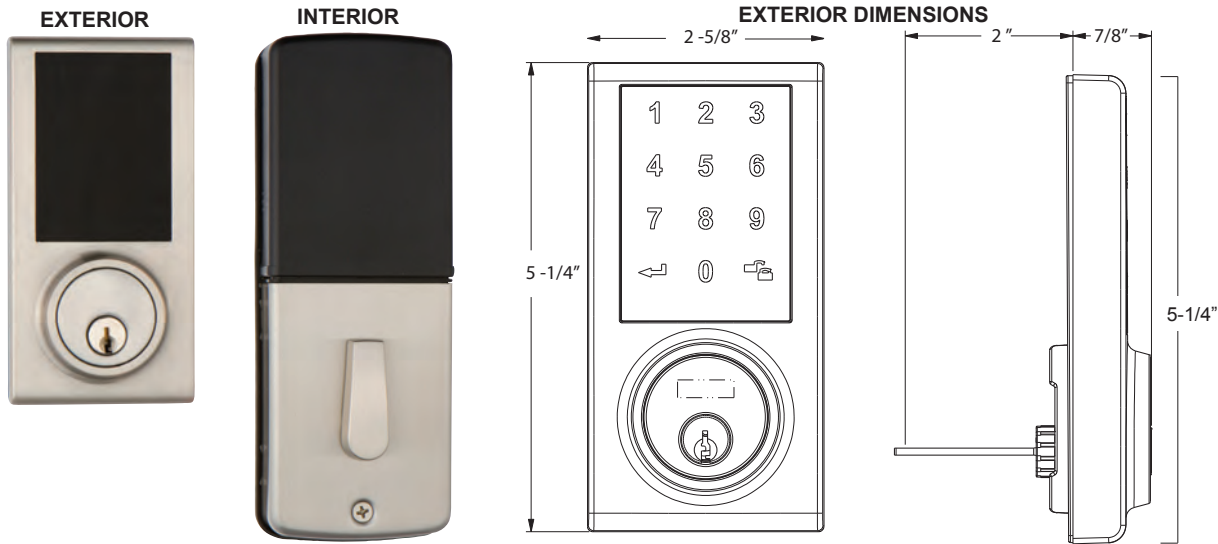

DELANEY® ELECTRONIC LOCKS

Door Prep	Cross bore: 2-1/8" Edge bore: 1" Latch face: 1" x 2-1/4"	Dimensions	Exterior Unit: 5-1/4" x 2-5/8" x 7/8" (H x W x D) Interior Unit: 7-1/2" x 2-7/8" x 1-1/16"
		Door Thickness	1-3/8" ~ 2" door
Backset	Fits 2-3/8" and 2-3/4", Adjustable	Power	6V (4 AA batteries required. Estimated battery life, 1-year)
Strike	9118R & 9117	Entry Methods	Touchscreen & Conventional Key
Throwbolt	1" for maximum security	Passcode	Maximum of 30 User Passcodes & 1 Master code supported
Cylinder	KW1 5-pin standard. SC1 5-pin optional. Packed KD.		

KP300 ELECTRONIC TOUCHPAD DEADBOLT

Shown in Satin Nickel

Model	Function	WT/ CTN	CTN QTY	Finish Options				
				US15 Satin Nickel	US26 Bright Chrome	US19 Matte Black	US12P Tuscany Bronze	
KP300	Electronic Deadbolt	19 lb	12 Pcs	Item No.	301671	301676	301679	301677
				List Price	$221.00	$221.00	$221.00	$221.00