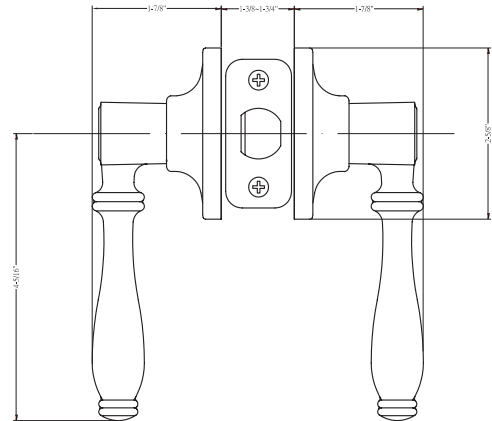

SILONA

Shown in Satin Nickel

BOX PACK

Model	Function	WT/ CTN	CTN QTY		US15 Satin Nickel	US26 Bright Chrome	US10BE Edged Bronze	Antique Silver
500T-SL	Entrance	35 lb	20 Pcs	Item No.	ST5101	ST5106	ST5107	ST5102
				List Price	$42.00	$42.00	$45.00	$45.00
501T-SL	Passage	23 lb	20 Pcs	Item No.	ST5011	ST5016	ST5017	ST5012
				List Price	$32.00	$32.00	$33.00	$33.00
502T-SL	Privacy	24 lb	20 Pcs	Item No.	ST5021	ST5026	ST5027	ST5022
				List Price	$34.00	$34.00	$35.00	$35.00
515T-SL	Dummy	15 lb	20 Pcs	Item No.	ST5051	ST5056	ST5057	ST5052
				List Price	$17.60	$17.60	$18.90	$18.90