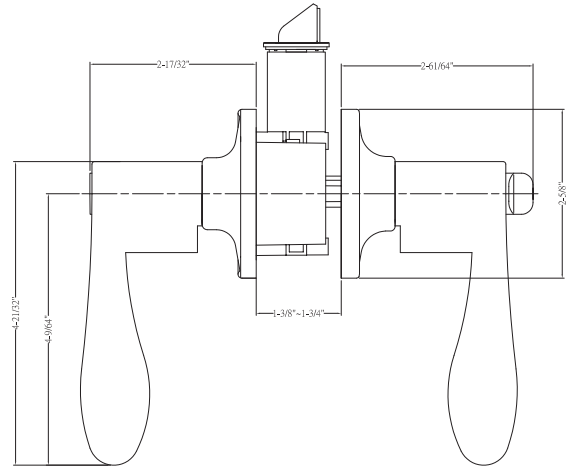

Specifications

Door Prep	Cross bore: 2-1/8" Edge bore: 1" Latch face: 1" x 2-1/4"	Latches	Entrance: 2-3/8" and 2-3/4" adjustable (C9060 R/S) Passage/Privacy: 2-3/8" and 2-3/4" adjustable (C9064 R/S) Faceplate: 1" x 2-1/4" Rd. and Sq. corner Bolt: 1/2" throw
Backset	Fits 2-3/8" and 2-3/4"	Strikes	1-3/4" x 2-1/4" full lip Rd. and Sq. corner (9103 and 9102). Includes Reinforcement Plate
Door Thickness	1-3/8" ~ 1-3/4" door standard 2-1/4" Ext. Kit available for Pass/Priv Only	Wood Screws	Combination screws that suit both wood or metal door mounting. Includes 1-1/2" Security Screws
Cylinder	SC1 5-pin standard; KW1 5-pin optional Entries packed KA5	Grade 2 Features	Full protection collar, Interlocking installation guides, Reinforced spring assembly
Door Handling	Reversible lever handing required for dummy function and handleset interior		

BENTLEY GRADE 2

Shown in Satin Nickel

BOX PACK

Model	Function	WT/ CTN	CTN QTY		US15 Satin Nickel	US10BE Edged Bronze	US19 Matte Black
500T-BN-G2	Entrance	35 lb	10 Pcs	Item No.	G2BN5101R	G2BN5107R	G2BN5104R
				List Price	$57.00	$60.00	$60.00
501T-BN-G2	Passage	23 lb	10 Pcs	Item No.	G2BN5011R	G2BN5017R	G2BN5014R
				List Price	$44.60	$47.30	$47.30
502T-BN-G2	Privacy	24 lb	10 Pcs	Item No.	G2BN5021R	G2BN5027R	G2BN5024R
				List Price	$46.90	$49.00	$49.00
515T-BN	Dummy	15 lb	20 Pcs	Item No.	G2BN5051 (L/R)	G2BN5057 (L/R)	G2BN5054 (L/R)
				List Price	$17.30	$19.00	$19.00

VISUAL PACK

Model	Function	WT/ CTN	CTN QTY		US15 Satin Nickel	US10BE Edged Bronze
VB-500T-BN-G2	Entrance	27 lb	10 Pcs	Item No.	VBG2BN5101R	VBG2BN5107R
				List Price	$58.00	$61.00
VB-501T-BN-G2	Passage	23 lb	10 Pcs	Item No.	VBG2BN5011R	VBG2BN5017R
				List Price	$45.60	$48.30
VB-502T-BN-G2	Privacy	24 lb	10 Pcs	Item No.	VBG2BN5021R	VBG2BN5027R
				List Price	$47.90	$50.00
VB-515T-BN	Dummy (Pair)	21 lb	10 Pcs	Item No.	VBBN5051	VBBN5057
				List Price	$38.00	$40.00