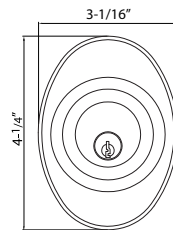

CALLAN® ENTRANCE HANDLESETS

BY DELANEY™

Specifications

Door Prep	Deadbolt cross bore: 2-1/8" Handleset cross bore: 2-1/8" Edge bore: 1" Latch face: 1" x 2-1/4" Mounting bore distance (center to center): 5-1/2" recommended	Latches	Deadbolt: 2-3/8" & 2-3/4" adjustable (C9092 R/S) Faceplate: 1" x 2-1/4" round corner Bolt: 1" throw with hardened steel rod Handle: 2-3/8" and 2-3/4" adjustable (C9074 R/S) Faceplate: 1" x 2-1/4" round corner
Backset	Fits 2-3/8" and 2-3/4"	Strikes	Deadbolt: 2-1/4" Rd. & Sq. corner (9118 R/S) 1 1/8" X 2 3/4" Thumbpiece: 2-1/4" full lip Rd. & Sq. corner (9103 & 9102). Includes Reinforcement Plate
Door Thickness	1-3/8" ~ 1-3/4" door standard 2-1/4" Ext. Kits available	Wood Screws	Combination screws that suit both wood or metal door mounting. Includes 3" Security Screws
Cylinder	SC1 5-pin standard; KW1 5-pin optional Handlesets packed KD	Door Handing	Specify handing when ordering lever as interior option

CANDLER GRADE 2

Shown in Oil Rubbed Bronze Edged

BOX PACK Handleset pricing includes interior knob or lever. Specify interior option and handing when ordering. (See page 45)

Model	Function	WT/ CTN	CTN QTY	US15 Satin Nickel		US10BE Edged Bronze	
				Item No.	List Price	Item No.	List Price
400-CO-G2	Single Cylinder	38 lb	10 Pcs	G2KA4001	$160.00	G2KA4007	$185.00
405-CO-G2	Dummy	36 lb	10 Pcs	G2KA4051	$157.00	G2KA4057	$181.00

VISUAL PACK Saxon Knob Interior Included.

Model	Function	WT/ CTN	CTN QTY	US19 Matte Black	
				Item No.	List Price
SA-VB-400-CO	Single Cylinder	38 lb	10 Pcs	VBG2KA4004	$186.00