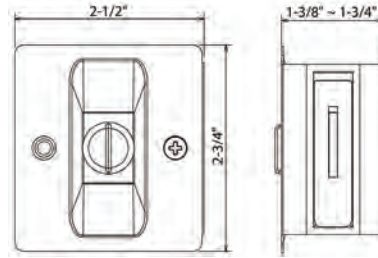

TRADITIONAL SQUARE SLIDING POCKET DOOR LOCKS

Requires Door Edge Prep

Passage Shown

Privacy Shown

Base Metal: Zinc

Function	WT/LB	CTN QTY		US15 Satin Nickel	US3 Bright Brass	US5 Antique Brass	US26 Bright Chrome	US10B Oil Rubbed Bronze	US12P Tuscany Bronze	US19 Matte Black
Passage	5 lb	10 Pcs	Item No.	270209	270203	270205	270206	270210	270211	270214
			List Price	$16.00	$16.00	$16.00	$16.00	$16.00	$16.00	$16.00
Privacy	5 lb	10 Pcs	Item No.	270109	270103	270105	270106	270110	270111	270114
			List Price	$18.00	$18.00	$18.00	$18.00	$18.00	$18.00	$18.00