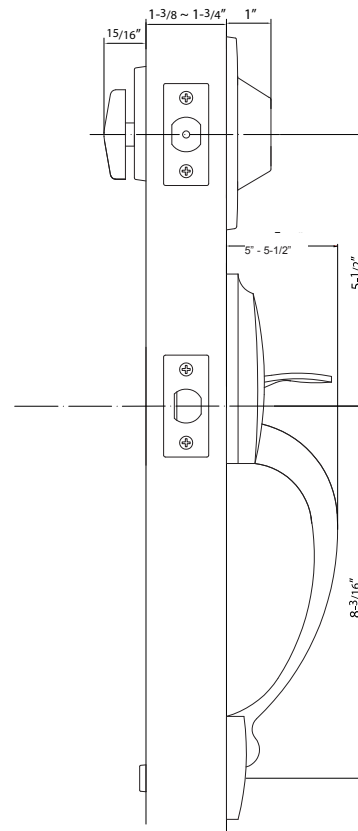

CALLAN® ENTRANCE HANDLESETS

BY DELANEY™

Specifications

Door Prep	Deadbolt cross bore: 2-1/8" Handleset cross bore: 2-1/8" Edge bore: 1" Latch face: 1" x 2-1/4" Mounting bore distance (center to center): 5-1/2" recommended	Latches	Deadbolt: 2-3/8" & 2-3/4" adjustable (C9092 R/S) Faceplate: 1" x 2-1/4" round corner Bolt: 1" throw with hardened steel rod Handle: 2-3/8" and 2-3/4" adjustable (C9074 R/S) Faceplate: 1" x 2-1/4" round corner
Backset	Fits 2-3/8" and 2-3/4"	Strikes	Deadbolt: 2-1/4" Rd. & Sq. corner (9118 R/S) 1 1/8" X 2 3/4" Thumbpiece: 2-1/4" full lip Rd. & Sq. corner (9103 & 9102). Includes Reinforcement Plate
Door Thickness	1-3/8" ~ 1-3/4" door standard 2-1/4" Ext. Kits available	Wood Screws	Combination screws that suit both wood or metal door mounting. Includes 3" Security Screws
Cylinder	SC1 5-pin standard; KW1 5-pin optional Handlesets packed KD	Door Handing	Specify handing when ordering lever as interior option

CANDLER GRADE 2

Shown in Oil Rubbed Bronze Edged

BOX PACK Handleset pricing includes interior knob or lever. Specify interior option and handing when ordering. (See page 45)

Model	Function	WT/ CTN	CTN QTY	US15 Satin Nickel		US10BE Edged Bronze	
				Item No.	List Price	Item No.	List Price
400-CO-G2	Single Cylinder	38 lb	10 Pcs	G2KA4001	$160.00	G2KA4007	$185.00
405-CO-G2	Dummy	36 lb	10 Pcs	G2KA4051	$157.00	G2KA4057	$181.00

VISUAL PACK Saxon Knob Interior Included.

Model	Function	WT/ CTN	CTN QTY	US19 Matte Black	
				Item No.	List Price
SA-VB-400-CO	Single Cylinder	38 lb	10 Pcs	VBG2KA4004	$186.00