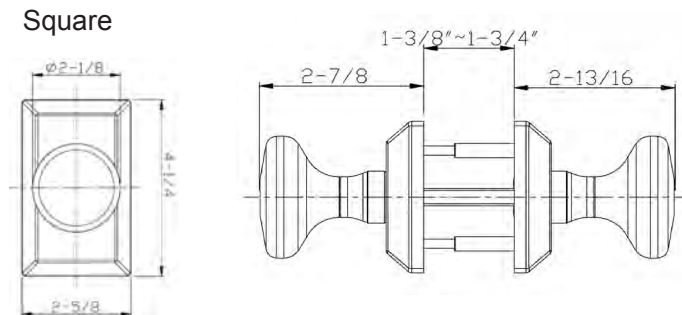

TULUM

Shown in Aged Black

Model	Function	WT/CTN	CTN QTY	ABR Aged Bronze		ABK Aged Black	
				SQUARE		SQUARE	
100T-TU	Entrance	21 lb	4 Pcs	Item No.	681500S	681509S	
				List Price	$216.00	$216.00	
101T-TU	Passage	31 lb	6 Pcs	Item No.	6814500S	684509S	
				List Price	$185.00	$185.00	
102T-TU	Privacy	31 lb	6 Pcs	Item No.	682500S	682509S	
				List Price	$186.00	$186.00	
115TB-TU	Dummy	31 lb	12 Pcs	Item No.	685500S	685509S	
				List Price	$90.00	$90.00