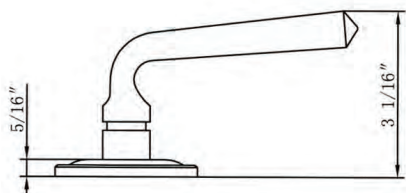

334SB HELEN LEVER

Shown in Satin Nickel
with Round Trim