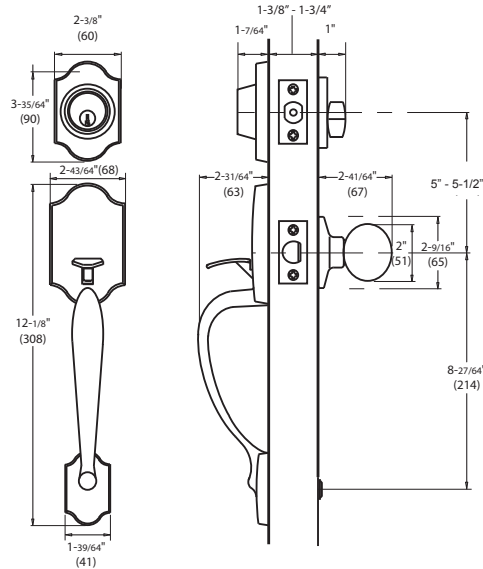

WICKLOW

Shown in Satin Nickel

BOX PACK

Model	Function	WT/CTN	CTN QTY	US15 Satin Nickel
400-WI	Single Cylinder	33 lbs	4 Pcs	Item No. D40900
				List Price $165.60
405-WI	Dummy	33 lbs	4 Pcs	Item No. D40901
				List Price $149.30