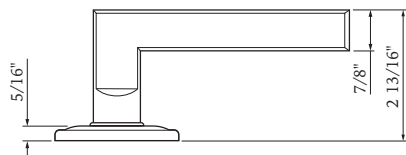

333B ATLANTA LEVER

Shown in Satin Nickel
with Round Trim