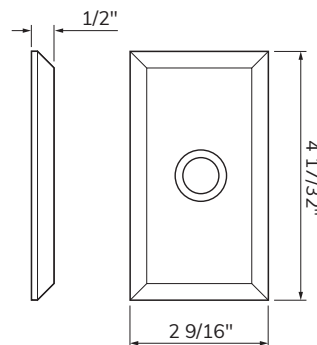

**-G1
RECTANGLE**