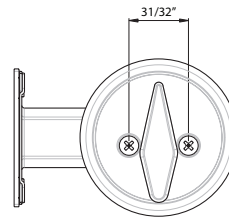

Model	Function	WT/LB	CTN QTY		US26D Satin Chrome	US32D Satin Stainless Steel	US19 Matte Black
200-LU	Single Cylinder with Thumbturn	21 lb	20 Pcs	Item No.	300602	300601	300610
				List Price	$57.00	$60.00	$63.00
210-LU	Double Cylinder	34 lb	20 Pcs	Item No.	320602	320601	320610
				List Price	$62.00	$65.00	$68.00