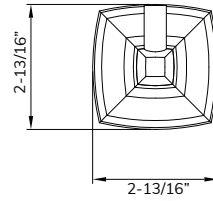

800 SERIES-SHENANDOAH

Shown in Satin Nickel

Trim Size:

Towel Ring