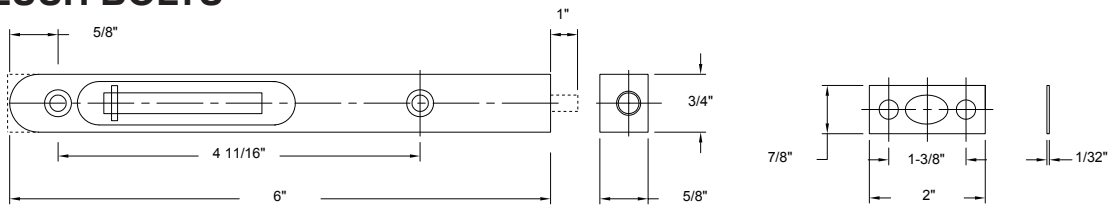

SOLID BRASS FLUSH BOLTS

Base Metal: Brass

Description	Finish	Item No.	List Price	CTN QTY	WT/CTN
Flush Bolt Solid Brass 6" Round End	US3	410600	$10.30	150	40 lbs
Flush Bolt Solid Brass 6" Round End	US15	410215	$13.30	150	40 lbs
Flush Bolt Solid Brass 6" Round End	US10B	410210	$14.60	150	40 lbs
Flush Bolt Solid Brass 6" Square End	US3	410800	$10.30	150	40 lbs
Flush Bolt Solid Brass 6" Square End	US15	410315	$13.30	150	40 lbs
Flush Bolt Solid Brass 6" Square End	US10B	410810	$14.60	150	40 lbs
Flush Bolt Solid Brass 6" Square End	US19	410504	$14.60	150	40 lbs
Strike Plate Only for 6" Flush Bolt	US15	480415	$1.00	150	40 lbs
Strike Plate Only for 6" Flush Bolt	US10B	480400	$1.00	150	40 lbs