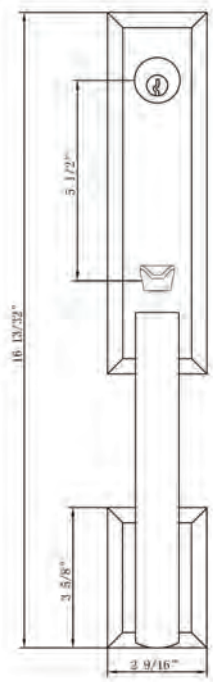

Bravura® ENTRANCE HANDLESETS

971-AUSTIN
Handleset with
615 Interior Plate and
906 Interior Knob*
 Shown in Satin Nickel
 *More Interior Options Available

| Function | CTN Qty | | US10B Oil Rubbed Bronze | US15 Satin Nickel | US19 Matte Black | US26 Bright Chrome |
|-----------------|---------|------------|----------------------------|----------------------|---------------------|-----------------------|
| Single Cylinder | 2 | Item No. | BV971002906R | BV971001906R | BV971005906R | BV971003906R |
| | | List Price | \$433.00 | \$433.00 | \$433.00 | \$433.00 |
| Dummy | 2 | Item No. | BV971502 | BV971501 | BV971505 | BV971503 |
| | | List Price | \$433.00 | \$433.00 | \$433.00 | \$433.00 |