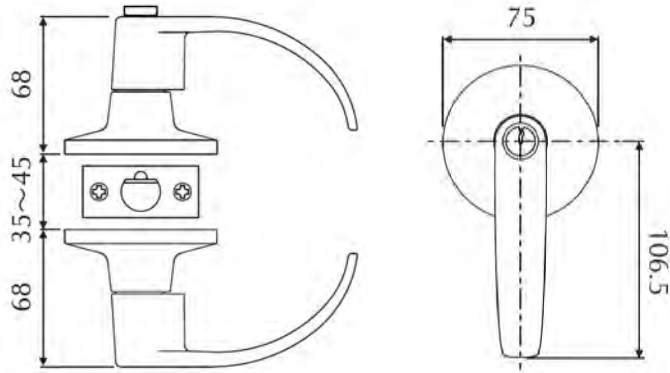

RH SERIES - SD STYLE GRADE 2 MEDIUM TUBULAR LEVERSET

Shown in Satin Chrome

Model	Function	WT/LB	CTN QTY	US26D Satin Chrome	
500-RH-SD	Entrance	29 lb	10 Pcs	Item No.	371322
				List Price	$100.00
504-RH-SD	Storeroom	29 lb	10 Pcs	Item No.	376322
				List Price	$107.00
509-RH-SD	Classroom	29 lb	10 Pcs	Item No.	379322
				List Price	$107.00
501-RH-SD	Passage	26 lb	10 Pcs	Item No.	374322
				List Price	$92.00
502-RH-SD	Privacy	26 lb	10 Pcs	Item No.	372322
				List Price	$94.00
515-RH-SD	Dummy	18 lb	20 Pcs	Item No.	375322
				List Price	$44.00