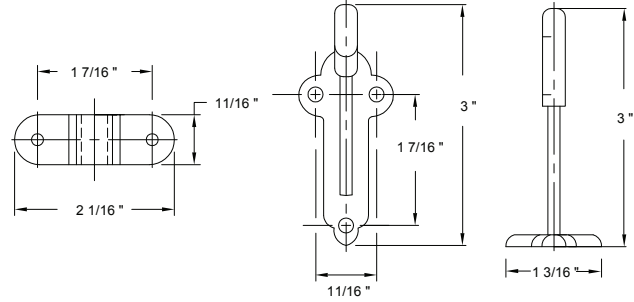

3" HANDRAIL BRACKET

Base Metal: Zinc

	Description	Finish	Item No.	List Price	CTN QTY	WT/CTN
	3" Handrail Bracket	US3	406102	$3.00	250	40 lbs
	3" Handrail Bracket	US26	406105	$3.00	250	40 lbs
	3" Handrail Bracket	US15A	406107	$3.00	250	40 lbs
	3" Handrail Bracket	US15	406106	$3.00	250	40 lbs
	3" Handrail Bracket	US10B	406110	$3.00	250	40 lbs