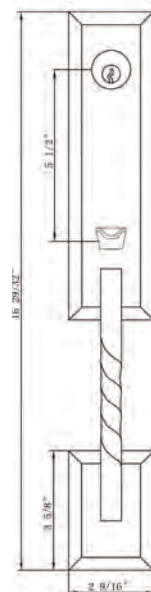

Function	CTN Qty		US10B Oil Rubbed Bronze	US15 Satin Nickel	US19 Matte Black	US26 Bright Chrome
Single Cylinder	2	Item No.	BV915002939 (R/L)	BV915001939 (R/L)	BV915005939 (R/L)	BV915003939 (R/L)
		List Price	$433.00	$433.00	$433.00	$433.00
Dummy	2	Item No.	BV915502	BV915501	BV915505	BV915503
		List Price	$433.00	$433.00	$433.00	$433.00