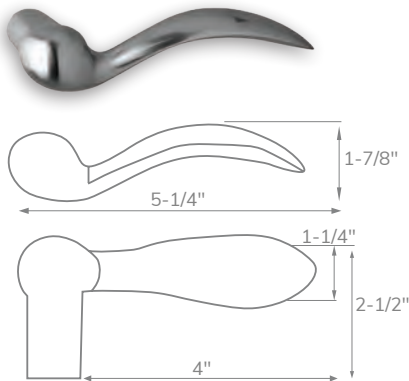

Bravura® LEVERS

Specifications:

| | | | |
|-----------------------|--|------------------|--|
| Door Prep | Cross bore: 2-1/8" Edge bore: 1" Latch Face: 1" x 2-1/4" | Latches | 2-3/8" Standard and 2-3/4" Optional Faceplate: 1" x 2-1/4" round corner Bolt: 1/2" Solid Brass throw Drive-in or UL Available |
| Backset | 2-3/8" Standard and 2-3/4" Optional | Strikes | Supplied with full lip round corner (9103) and square corner strikes (9102) |
| Door Thickness | 1-3/8" ~ 2", 2-1/4" & 2-1/2" Extension Kits Available | Trim Size | 2-5/8" diameter |

LEVER DIMENSIONS

939 CHARLOTTE LEVER

943 RALEIGH LEVER

904S MEMPHIS LEVER

909 COLUMBUS LEVER

940 MIRAMAR LEVER

TRIM DIMENSIONS

Examples shown in Satin Nickel