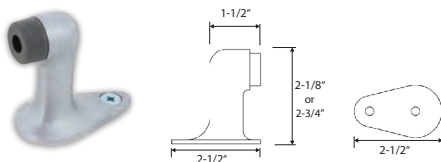

BRASS GOOSE NECK DOOR STOP

Base Metal: Brass

Description	Finish	Item No.	List Price	CTN QTY	WT/CTN
Gooseneck Door Stop 2 1/8"	US26D	401187	$24.00	4	3 lb
Gooseneck Door Stop 2 1/8"	US10B	401180	$24.00	4	3 lb
Gooseneck Door Stop 2 3/4"	US26D	401340	$27.00	4	3 lb
Gooseneck Door Stop 2 3/4"	US10B	401347	$27.00	4	3 lb
921 1 3/8" Solid Brass Floor Stop US15	US15	BV921001	$19.00	100	15 lb
921 1 3/8" Solid Brass Floor Stop US10B	US10B	BV921002	$19.00	100	15 lb
921 1 3/8" Solid Brass Floor Stop US26	US26	BV921003	$19.00	100	15 lb
922 2 3/4" Solid Brass Floor Stop US15	US15	BV922001	$27.90	100	15 lb
922 2 3/4" Solid Brass Floor Stop US10B	US10B	BV922002	$27.90	100	15 lb
922 2 3/4" Solid Brass Floor Stop US26	US26	BV922003	$27.90	100	15 lb