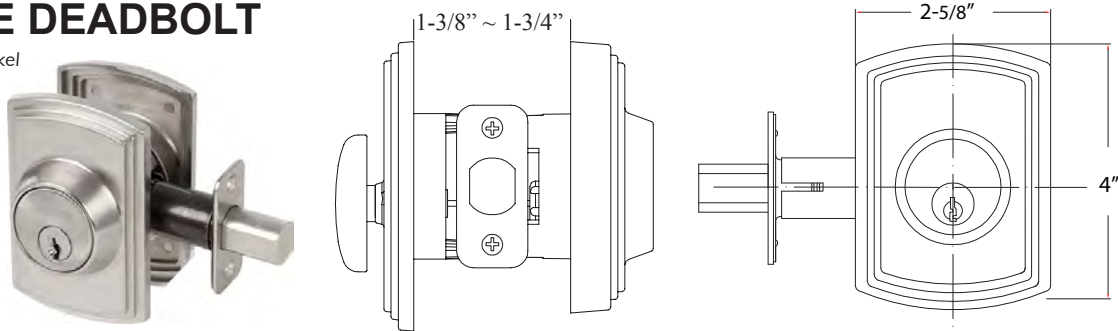

CALLAN® DEADBOLTS

BY DELANEY™

Specifications

Door Prep	Cross bore: 2-1/8" Edge bore: 1" Latch face: 1" x 2-1/4"	Latches	Deadbolt: 2-3/8" & 2-3/4" adjustable (C9092 R/S) Faceplate: 1" x 2-1/4" Rd. & Sq. corner Bolt: 1" throw with hardened steel rod
Backset	Fits 2-3/8" and 2-3/4"	Strikes	2-1/4" full lip Rd. & Sq. corner (9118 R&S) Includes Reinforcement Strike.
Door Thickness	1-3/8" ~ 1-3/4" door standard, 2-1/4" Ext. Kit available	Wood Screws	Combination screws that suit both wood or metal door mounting Includes 3" Security Screws
Cylinder	SC1 5-pin standard; KW1 5-pin optional Deadbolts packed KA5	Features	Protective collar High Security Strike Plate Interlocking installation guides Reinforced spring assembly

SQUARE DEADBOLT

Shown in Satin Nickel

BOX PACK

Model	Function	WT/CTN	CTN QTY	US15 Satin Nickel			US10BE Edged Bronze			US19 Matte Black		
				Item No.	List Price		Item No.	List Price		Item No.	List Price	
200S	Single Cylinder	21 lb	10 Pcs	372001	$69.00		372007	$69.00		372004	$69.00