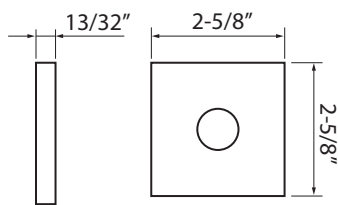

Bravura® LEVERS

Specifications:

Door Prep	Cross bore: 2-1/8" Edge bore: 1" Latch Face: 1" x 2-1/4"	Latches	2-3/8" Standard and 2-3/4" Optional Faceplate: 1" x 2-1/4" round corner Bolt: 1/2" Solid Brass throw Drive-in or UL Available
Backset	2-3/8" Standard and 2-3/4" Optional	Strikes	Supplied with full lip round corner (9103) and square corner strikes (9102)
Door Thickness	1-3/8" ~ 2", 2-1/4" & 2-1/2" Extension Kits Available	Trim Size	2-5/8" diameter

LEVER DIMENSIONS

TRIM DIMENSIONS

Examples shown in Satin Nickel

-7 SQUARE