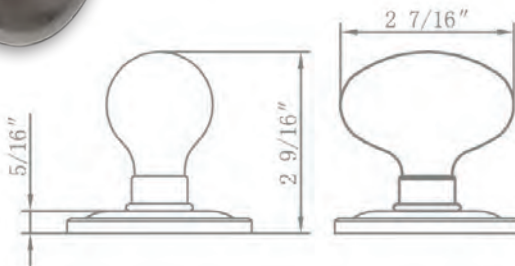

Function	Finish	CTN Qty	Item No.	List Price
Passage	Oil Rubbed Bronze (US10B)	12	BV335002	$94.00
	Satin Nickel (US15)	12	BV335001	$94.00
Privacy	Oil Rubbed Bronze (US10B)	12	BV335012	$94.00
	Satin Nickel (US15)	12	BV335011	$94.00
Dummy	Oil Rubbed Bronze (US10B)	12	BV335022	$47.00
	Satin Nickel (US15)	12	BV335021	$47.00