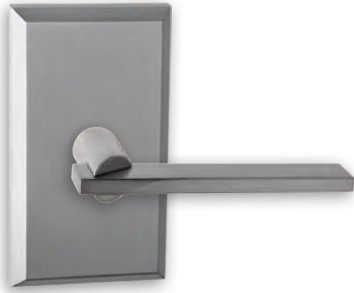

943-G1 RALEIGH

Shown in Satin Nickel
with Rectangle Trim

Function	Finish	CTN Qty	Item No.	List Price
Passage	Oil Rubbed Bronze (US10B)	12	BV943-107	$141.00
	Satin Nickel (US15)	12	BV943-101	$141.00
	Matte Black (US19)	12	BV943-104	$141.00
	Bright Chrome (US26)	12	BV943-106	$141.00
Privacy	Oil Rubbed Bronze (US10B)	12	BV943-117	$141.00
	Satin Nickel (US15)	12	BV943-111	$141.00
	Bright Chrome (US26)	12	BV943-116	$141.00
	Matte Black (US19)	12	BV943-114	$141.00
Dummy	Oil Rubbed Bronze (US10B)	12	BV943-127	$70.00
	Satin Nickel (US15)	12	BV943-121	$70.00
	Matte Black (US19)	12	BV943-124	$70.00
	Bright Chrome (US26)	12	BV943-126	$70.00