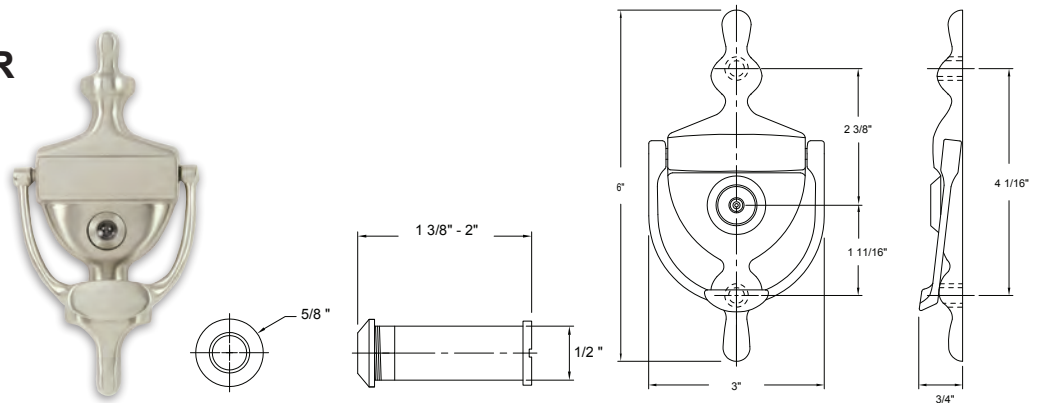

6" DOOR KNOCKER W/ 160° VIEWER

Base Metal: Brass

	Description	Finish	Item No.	Price List	CTN QTY	WT/ CTN
	6" Solid Brass Door Knocker w/ Viewer	US3	400145	$24.00	50	10 lb
	6" Solid Brass Door Knocker w/ Viewer	US15	400146	$24.00	50	10 lb
	6" Solid Brass Door Knocker w/ Viewer	US10B	400147	$24.00	50	10 lb