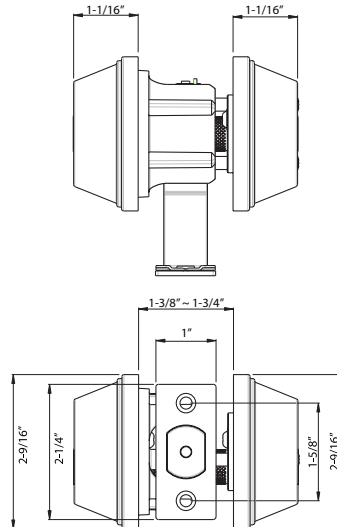

LU - DOUBLE CYLINDER (210)