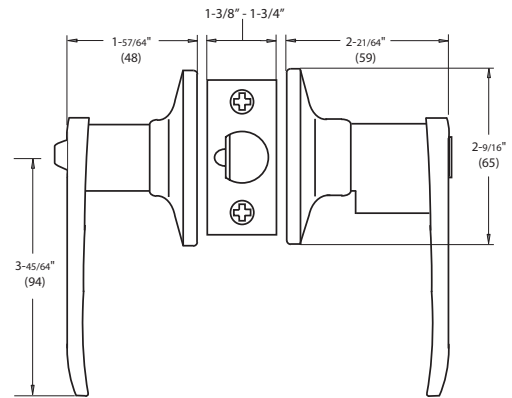

MILTON

Shown in Satin Nickel

BOX PACK

Model	Function	WT/ CTN	CTN QTY		US15 Satin Nickel	US26D Satin Chrome	US26 Bright Chrome	US12P Tuscany Bronze	US19 Matte Black
500T - MO	Push Button Entrance (Panic Proof)	26 lb	20 Pcs	Item No.	D20520P	D20522P	D20526P	D20527P	D20529P
				List Price	$50.90	$50.90	$50.90	$51.30	$51.30
501T- MO	Passage	23 lb	20 Pcs	Item No.	D24520	D24522	D24526	D24527	D24529
				List Price	$33.00	$33.00	$33.00	$37.30	$37.30
502T- MO	Push Button Privacy (Panic Proof)	24 lb	20 Pcs	Item No.	D22520P	D22522P	D22526P	D22527P	D22529P
				List Price	$39.60	$39.60	$39.60	$42.30	$42.30
515T- MO	Dummy	15 lb	20 Pcs	Item No.	D25520	D25522	D25526	D25527	D25529
				List Price	$18.60	$18.60	$18.60	$19.60	$19.60