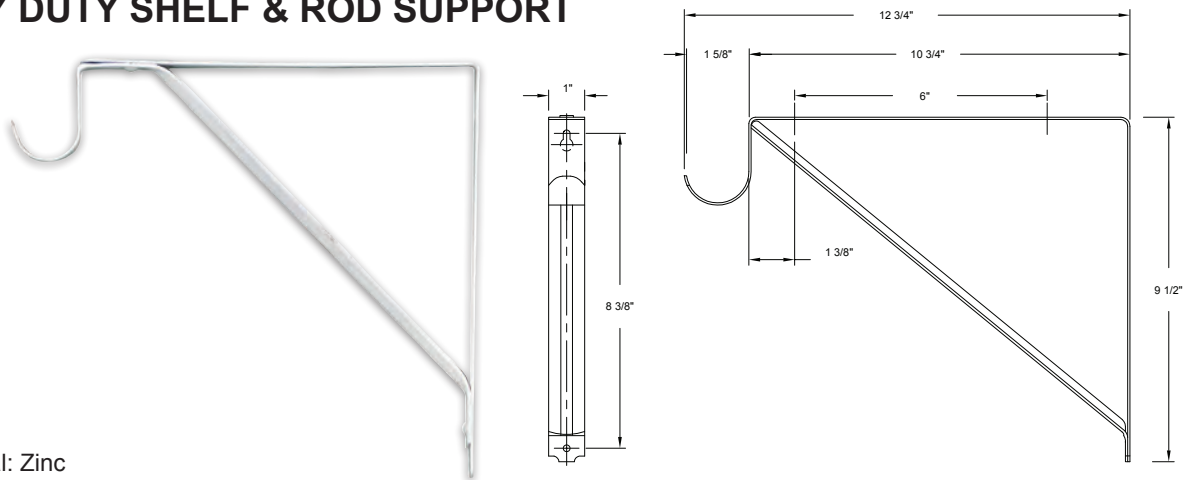

HEAVY DUTY SHELF & ROD SUPPORT

Base Metal: Zinc

	Description	Finish	Item No.	List Price	CTN QTY	WT/CTN
	H.D. Shelf & Rod Support (Sold in carton quantities only)	US1	474700	$4.00	20	20 lb
	H.D. Adjustable Shelf Support Bracket	US1	474800	$3.30	20	20 lb