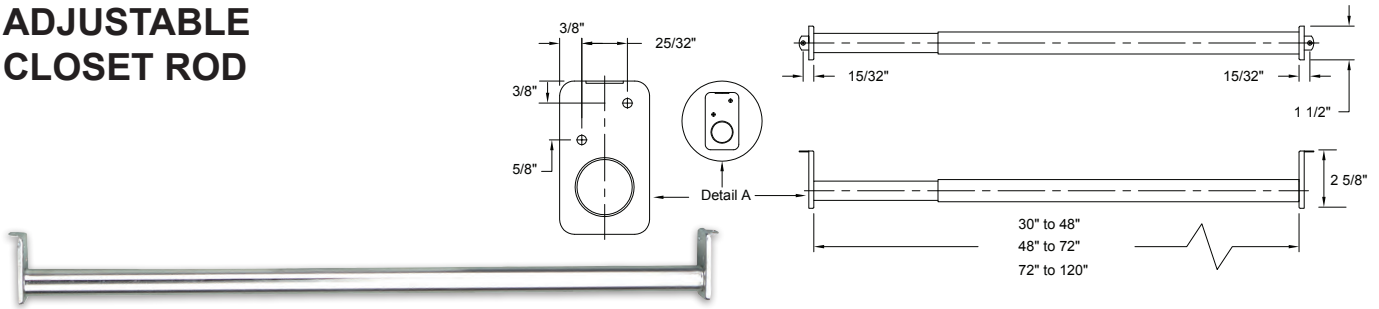

ADJUSTABLE CLOSET ROD

Base Metal: Zinc

| | Description | Finish | Item No. | List Price | CTN QTY | WT/CTN |
|--|----------------------------------|------------|----------|------------|---------|--------|
| | 30" - 48" Adjustable Closet Rod | Zinc Plate | 463048 | \$11.00 | 10 | 18 lb |
| | 48" - 72" Adjustable Closet Rod | Zinc Plate | 464872 | \$15.00 | 10 | 24 lb |
| | 72" - 120" Adjustable Closet Rod | Zinc Plate | 469620 | \$27.00 | 10 | 28 lb |