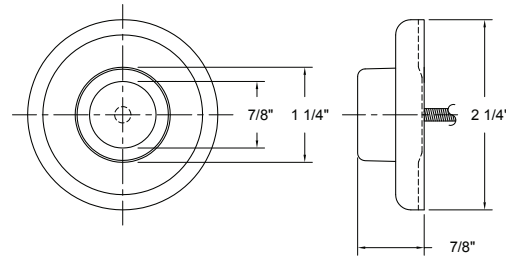

With max adjustable swing angle of 160°

2 1/4" CONCAVE WALL BUMPER

Base Metal: Zinc

| | Description | Finish | Item No. | List Price | CTN QTY | WT/CTN |
|--|--------------------|--------|----------|------------|---------|--------|
| | 2 1/4" Wall Bumper | US26D | 402707 | \$6.65 | 25 | 6 lb |
| | 2 1/4" Wall Bumper | US15 | 402708 | \$6.65 | 25 | 6 lb |
| | 2 1/4" Wall Bumper | US10B | 402710 | \$6.65 | 25 | 6 lb |