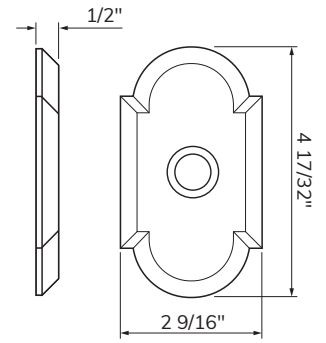

-6 ROUND

-7 SQUARE

-G1 RECTANGLE

-G2 ARCHED

Bravura® LEVERS

939-CHARLOTTE LEVER

939-6 CHARLOTTE

Shown in Satin Nickel
with Round Trim