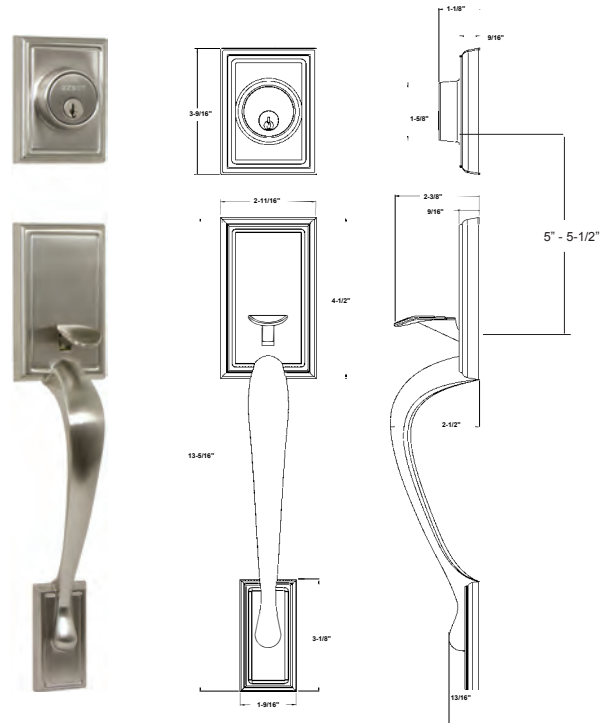

KELLINGTON

Shown in Satin Nickel

BOX PACK

Model	Function	WT/CTN	CTN QTY		US15 Satin Nickel	US19 Matte Black	US12P Tuscany Bronze
400-KN	Single Cylinder	33 lbs	10 Pcs	Item No.	240600	240607	240612
				List Price	$165.60	$186.90	$186.90
405-KN	Dummy	33 lbs	10 Pcs	Item No.	240601	240617	240657
				List Price	$149.30	$167.90	$167.90