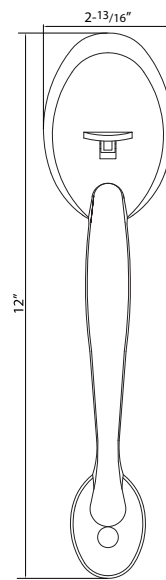

CALLAN® ENTRANCE HANDLESETS

BY DELANEY™

Specifications

Door Prep	Deadbolt cross bore: 2-1/8" Handleset cross bore: 2-1/8" Edge bore: 1" Latch face: 1" x 2-1/4" Mounting bore distance (center to center): 5-1/2" recommended	Latches	Deadbolt: 2-3/8" & 2-3/4" adjustable (C9092 R/S) Faceplate: 1" x 2-1/4" round corner Bolt: 1" throw with hardened steel rod Handle: 2-3/8" and 2-3/4" adjustable (C9074 R/S) Faceplate: 1" x 2-1/4" round corner
Backset	Fits 2-3/8" and 2-3/4"	Strikes	Deadbolt: 2-1/4" Rd. & Sq. corner (9118 R/S) 1 1/8" X 2 3/4" Thumbpiece: 2-1/4" full lip Rd. & Sq. corner (9103 & 9102). Includes Reinforcement Plate
Door Thickness	1-3/8" ~ 1-3/4" door standard 2-1/4" Ext. Kits available	Wood Screws	Combination screws that suit both wood or metal door mounting. Includes 3" Security Screws
Cylinder	SC1 5-pin standard; KW1 5-pin optional Handlesets packed KD	Door Handing	Specify handing when ordering lever as interior option

CANDLER GRADE 2

Shown in Oil Rubbed Bronze Edged

BOX PACK Handleset pricing includes interior knob or lever. Specify interior option and handing when ordering. (See page 45)

Model	Function	WT/ CTN	CTN QTY	US15 Satin Nickel		US10BE Edged Bronze	
				Item No.	List Price	Item No.	List Price
400-CO-G2	Single Cylinder	38 lb	10 Pcs	G2KA4001	$160.00	G2KA4007	$185.00
405-CO-G2	Dummy	36 lb	10 Pcs	G2KA4051	$157.00	G2KA4057	$181.00

VISUAL PACK Saxon Knob Interior Included.

Model	Function	WT/ CTN	CTN QTY	US19 Matte Black	
				Item No.	List Price
SA-VB-400-CO	Single Cylinder	38 lb	10 Pcs	VBG2KA4004	$186.00