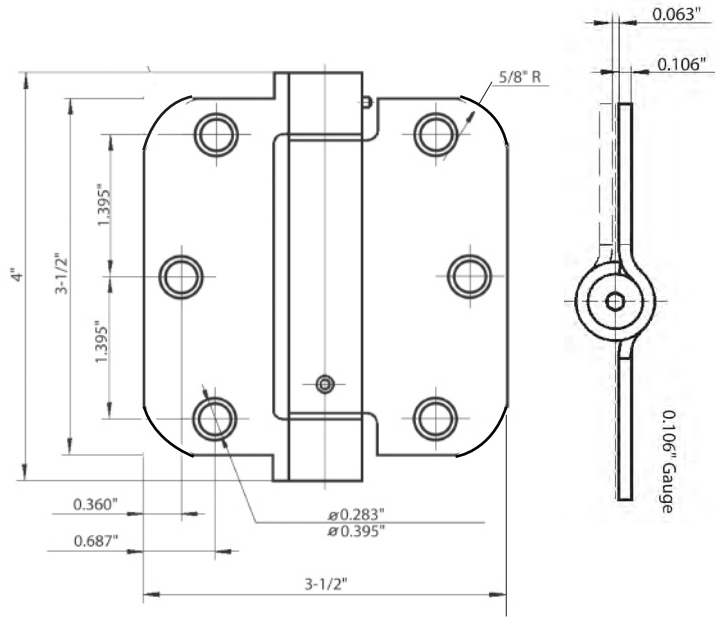

3 1/2" X 3 1/2" SPRING HINGES

SPECIFICATIONS

- #10 X 1/2" machine screw (10-24NC) standard
- #10 x 1" wood screw standard
- Box Pack: 1 Pair (2 pcs) per box.
  20 Pair / CTN, 28 Lbs
- Gauge: 0.106" Steel
- Priced and sold by the pair (2 Hinges)