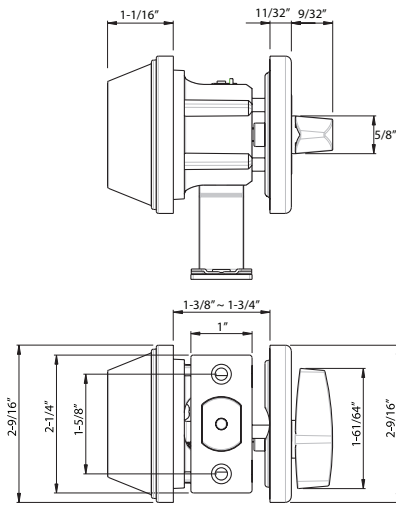

DELANEY® DEADBOLTS GRADE 2

Specifications

Door Prep	Cross bore: 2-1/8" Edge bore: 1" Latch face: 1" x 2-1/4"	Latches	Deadbolt: 2-3/8" & 2-3/4" adjustable (9091 UL) Faceplate: 1" x 2-1/4" square corner Bolt: Full 1" throw. 3-Hr. Fire Rating
Backset	Fits 2-3/8" and 2-3/4"	Strikes	1-1/8" x 2-3/4" (9111). Includes reinforcement plate
Door Thickness	1-3/8" ~ 1-3/4" door standard	Door Handing	Not Required
Cylinder	SC4 6-pin standard. KW1 5-pin optional Deadbolts packed KA2, SC1 5-pin optional	Screws	Combination screws that suit both wood or metal door mounting Includes 3" Security Screws
Interchangeable Core	Optional small-format 6-pin available	Product Features	Protection Sleeve Free Spinning Cylinder Collar Hardened Steel Rod Latch Insert

LU SERIES - GRADE 2 DEADBOLTS

LU - SINGLE CYLINDER (200)