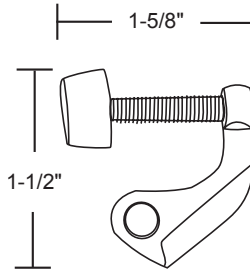

DOOR SAVER HINGE PIN DOOR STOP

DOOR SAVER

Base Metal: Zinc

	Description	Finish	Item No.	List Price	CTN QTY	WT/CTN
	Door Saver Hinge Pin Door Stop	US3	402200	$2.70	100	8 lb
	Door Saver Hinge Pin Door Stop	US5	402201	$2.70	100	8 lb
	Door Saver Hinge Pin Door Stop	US26	402202	$2.70	100	8 lb
	Door Saver Hinge Pin Door Stop	US15A	402203	$2.70	100	8 lb
	Door Saver Hinge Pin Door Stop	US15	402204	$2.70	100	8 lb
	Door Saver Hinge Pin Door Stop	US10B	402199	$2.70	100	8 lb
	Door Saver Hinge Pin Door Stop	US1	402198	$2.70	100	8 lb
	Door Saver Hinge Pin Door Stop	US19	402196	$2.70	100	8 lb
	Commercial Door Saver	US3	401220	$6.10	100	10 lb
	Commercial Door Saver	US26	401202	$6.10	100	10 lb
	Commercial Door Saver	US15	401204	$6.10	100	10 lb
	Commercial Door Saver	US10B	401199	$6.10	100	10 lb