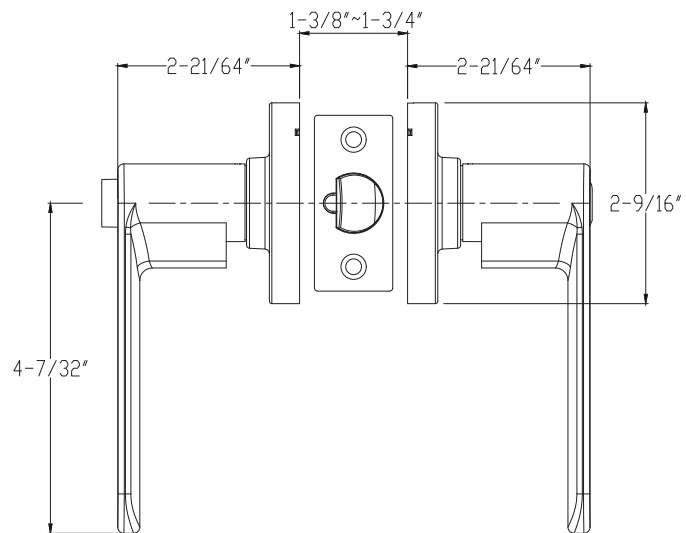

VL LEVER

Shown in Satin Nickel

BOX PACK

Model	Function	WT/LB	CTN QTY		US15 Satin Nickel
500T-VL	Push Button Entrance (Panic Proof)	23 lb	10 Pcs	Item No.	D54501
				List Price	$53.60
501T-VL	Passage	23 lb	10 Pcs	Item No.	D54511
				List Price	$43.30
502T-VL	Privacy (Panic Proof)	24 lb	10 Pcs	Item No.	D54521
				List Price	$45.60
515T-VL	Dummy	23 lb	10 Pcs	Item No.	D54551
				List Price	$22.00