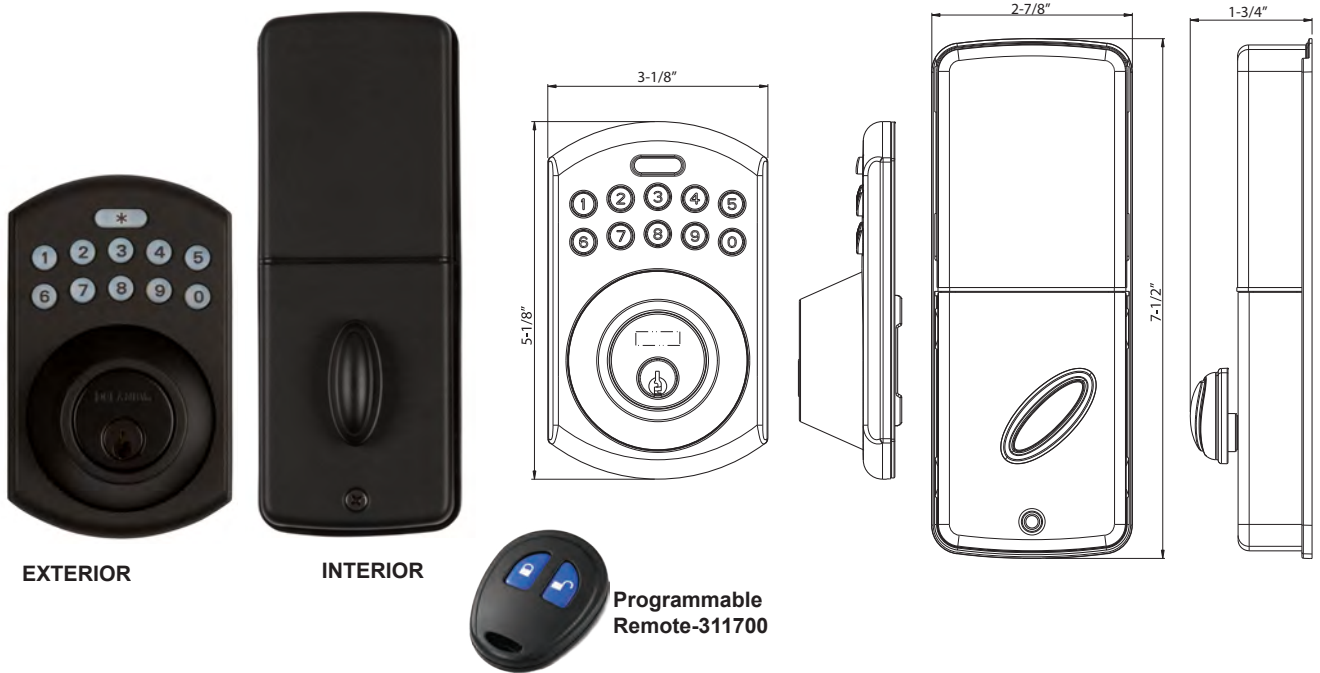

Door Prep	Cross bore: 2-1/8" Edge bore: 1" Latch face: 1" x 2-1/4"	Dimensions	Interior Unit: 7-1/2" x 2-7/8" x 1-3/4" (H x W x D) Exterior Unit: 5-1/8" x 3-1/8"
Backset	Fits 2-3/8" and 2-3/4"	Power	6V - 4 AA Batteries, Not Included. (Estimated battery life, 1-year)
Strike	9113 & 9117	Door Thickness	1-3/8" ~ 2" door
Throwbolt	1" for maximum security	Passcode	4 to 10 digits, Maximum of 6 Passcodes supported
Cylinder	KW1 5-pin cylinder Standard. SC1 optional Packed KD	No. of Remotes Supported	Includes 1 Remote Maximum 5 supported per unit

KP400 GRADE 2 ELECTRONIC DEADBOLT

Shown in Matte Black

Model	Function	WT/CTN	CTN QTY	US15 Satin Nickel		US19 Matte Black	
				Item No.	List Price	Item No.	List Price
KP400	Electronic Deadbolt	20 lb	6 Pcs	311904	$221.00	311909	$221.00