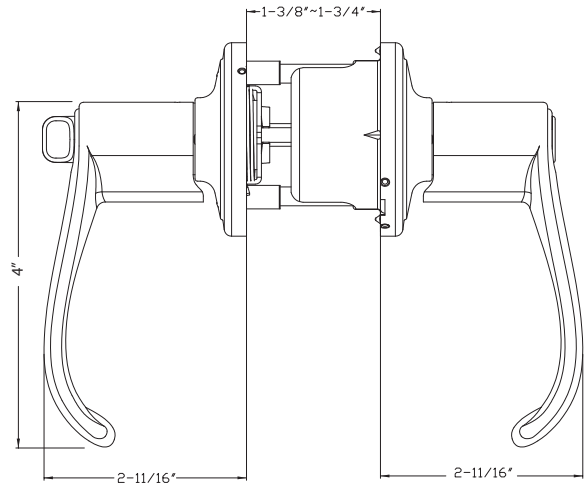

VONCET

Shown in Satin Nickel

VISUAL PACK

Model	Function	WT/CTN	CTN QTY	US15 Satin Nickel	
				Item No.	List Price
500TT-VT-GR2	Entrance	24 lb	12 Pcs	Item No.	320420
				List Price	$71.90
501TT-VT-GR2	Passage	24 lb	12 Pcs	Item No.	324420
				List Price	$54.00
502TT-VT-GR2	Privacy	24 lb	12 Pcs	Item No.	322420
				List Price	$55.00
515TT-VT-GR2	Dummy (Pair)	22 lb	12 Pcs	Item No.	325420
				List Price	$54.00