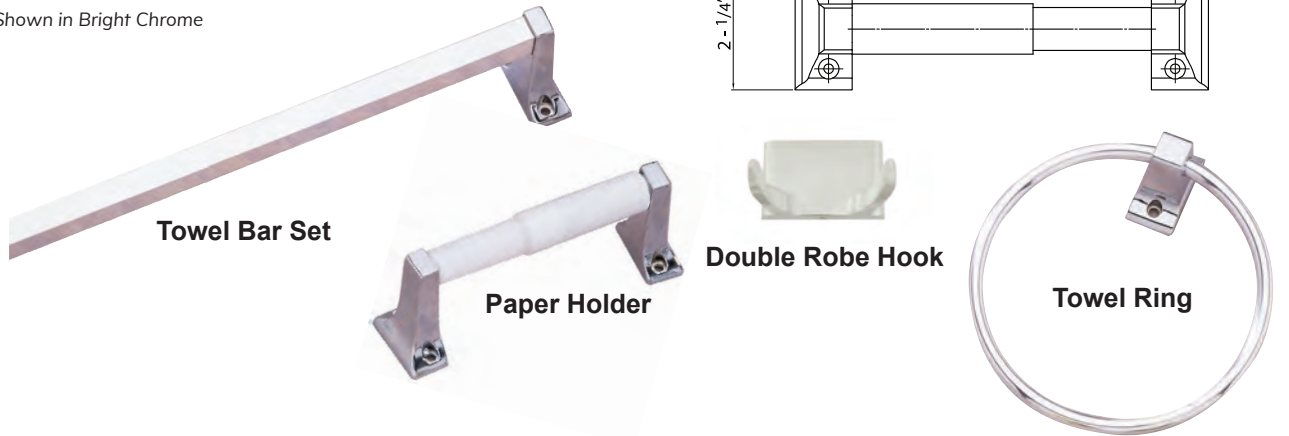

200 SERIES-CONGAREE BATHROOM ACCESSORIES

Shown in Bright Chrome

DESCRIPTION	WT/LB	CT/QTY	US26 Bright Chrome	
Paper Holder (White Plastic Roller)	25 lb	50 Pcs	Item No.	501001B
			List Price	$6.00
Towel Ring	11 lb	50 Pcs	Item No.	501022
			List Price	$5.00
24" Towel Bar Set	26 lb	50 Pcs	Item No.	501024K
			List Price	$8.00
Towel Bar Post Only	15 lb	50 Pcs	Item No.	501100
			List Price	$5.70
3/4" x 18" Towel Bar Only	11 lb	50 Pcs	Item No.	582118
			List Price	$2.40
3/4" x 24" Towel Bar Only	12 lb	50 Pcs	Item No.	582124
			List Price	$3.30
Double Robe Hook	18 lb	50 Pcs	Item No.	501012
			List Price	$3.00

MEDICINE CABINETS

~~SPECIFICATIONS~~

- Recessed Mounting -
- Rough Opening 13-1/2" x 17-1/2"

DESCRIPTION	SIZE	CT/QTY	WT/CTN		
Satin Satin Stainless Steel Framed Medicine Cabinet	16" x 20"	1 Pcs	9 lb	Item No.	500001
				List Price	$61.60
Beveled Edge Mirror Medicine Cabinet	16" x 22"	1 Pcs	9 lb	Item No.	500002
				List Price	$87.35