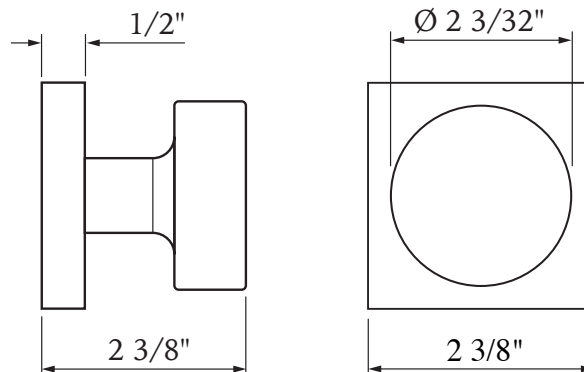

Function	Finish	CTN Qty	Item No.	List Price
Passage	Oil Rubbed Bronze (US10B)	12	BV347702	$120.00
	Satin Nickel (US15)	12	BV347701	$120.00
Privacy	Oil Rubbed Bronze (US10B)	12	BV347712	$120.00
	Satin Nickel (US15)	12	BV347711	$120.00
Dummy	Oil Rubbed Bronze (US10B)	12	BV347722	$60.00
	Satin Nickel (US15)	12	BV347721	$60.00