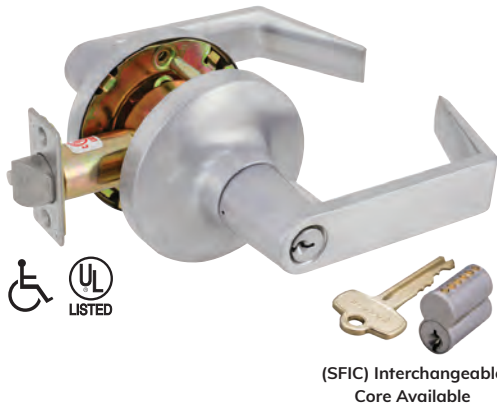

DELANEY® LEVERSETS GRADE 1

Specifications

Door Prep	Cross bore: 2-1/8" Edge bore: 1" Latch face: 1-1/8" x 2-1/4" Dummies are surface mounted	Latches	Entrance: 2-3/4" (F9070T) standard. 2-3/8" (F9060T) optional Pass/Priv: 2-3/4" (F9073T) standard 2-3/8" (F9063T) optional Faceplate: 1-1/8" x 2-1/4" square corner Bolt: 1/2" Satin Stainless Steel throw. Meets 3-Hr. Fire Rating
Backset	2-3/4" UL Latch standard, 2-3/8" optional	Strikes	4-7/8" ANSI Strike standard (9109)
Door Thickness	1-3/8" ~ 2". Adjustable mounting plate	Door Handing	Not Required
Cylinder	SC4 6-pin standard, KW1 5-pin optional Entries packed KA2, SC1 5-pin optional	Interchangeable Core	Optional small-format 6-pin available
ANSI & Federal Standards	- Meets & exceeds requirements of BHMA/ANSI A156.2 Series 4000, GR1, 800,000 Cycles. - Meets FF-H-106C Federal Standard.	Product Features	Independent Torsion Spring Concealed Mounting Screws Clutch Function Removable Through Bolts Anti-Friction Latch Retractor Panic Proof - Push/Turn

F SERIES - CT LEVER STYLE GRADE 1 EXTRA HEAVY DUTY CYLINDRICAL LEVERSET

Shown in Satin Chrome

Model	Function	WT/LB	CTN QTY	Standard Cylinder		IC Core (Less Core)		
				US26D Satin Chrome	US10B Oil Rubbed Bronze	US26D Satin Chrome	US10B Oil Rubbed Bronze	
500-F-CT	Entrance	32 lb	6 Pcs	Item No.	3C6002	3C6000	3K6002	3K6000
				List Price	$207.00	$217.00	$207.00	$217.00
504-F-CT	Storeroom	32 lb	6 Pcs	Item No.	3C6042	3C6040	3K6042	3K6040
				List Price	$212.00	$223.00	$212.00	$223.00
509-F-CT	Classroom	32 lb	6 Pcs	Item No.	3C6092	3C6090	3K6092	3K6090
				List Price	$212.00	$223.00	$212.00	$223.00
501-F-CT	Passage	30 lb	6 Pcs	Item No.	3C6012	—		
				List Price	$187.00			
502-F-CT	Privacy	31 lb	6 Pcs	Item No.	3C6022	—		
				List Price	$189.00			
515-F-CT	Dummy	15 lb	6 Pcs	Item No.	3C6052	—		
				List Price	$107.00