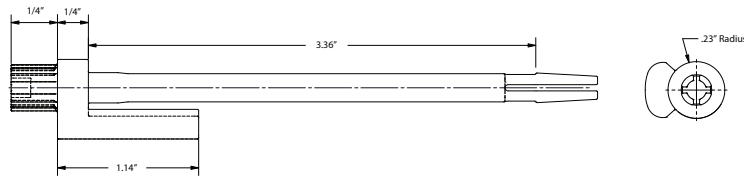

DOOR SAVER 2 HINGE PIN DOOR STOP

DOOR SAVER II

Base Metal: Zinc

	Description	Finish	Item No.	List Price	CTN QTY	WT/CTN
	Door Saver II Hinge Pin Door Stop	US3	402303	$8.00	100	10 lb
	Door Saver II Hinge Pin Door Stop	US26	402304	$8.00	100	10 lb
	Door Saver II Hinge Pin Door Stop	US15	402301	$8.00	100	10 lb
	Door Saver II Hinge Pin Door Stop	US10B	402302	$8.00	100	10 lb
	Door Saver II Hinge Pin Door Stop	US19	402306	$8.00	100	10 lb

With adjustable swing angle Replaces existing pin from hinge

DOOR SAVER 3 HINGE PIN DOOR STOP

DOOR SAVER III