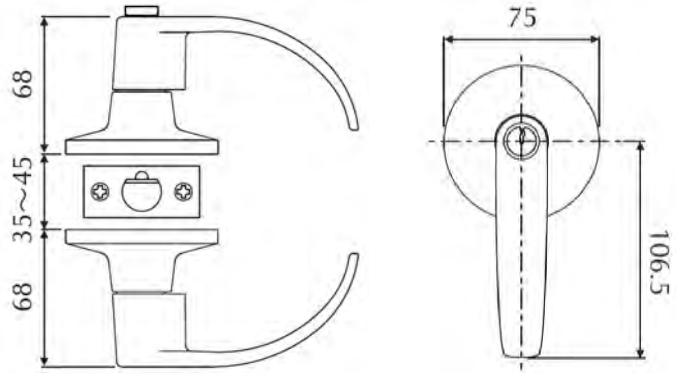

RH SERIES - SD STYLE GRADE 2 TUBULAR LEVER

Model	Function	WT/LB	CTN QTY	US26D Dull Chrome	
500-RH-SD	Entrance	29 lb	10 Pcs	Item No.	371322
				List Price	$100
504-RH-SD	Storeroom	29 lb	10 Pcs	Item No.	376322
				List Price	$100
509-RH-SD	Classroom	29 lb	10 Pcs	Item No.	379322
				List Price	$107
501-RH-SD	Passage	26 lb	10 Pcs	Item No.	374322
				List Price	$89
502-RH-SD	Privacy	26 lb	10 Pcs	Item No.	372322
				List Price	$92
515-RH-SD	Dummy	18 lb	20 Pcs	Item No.	375322
				List Price	$44