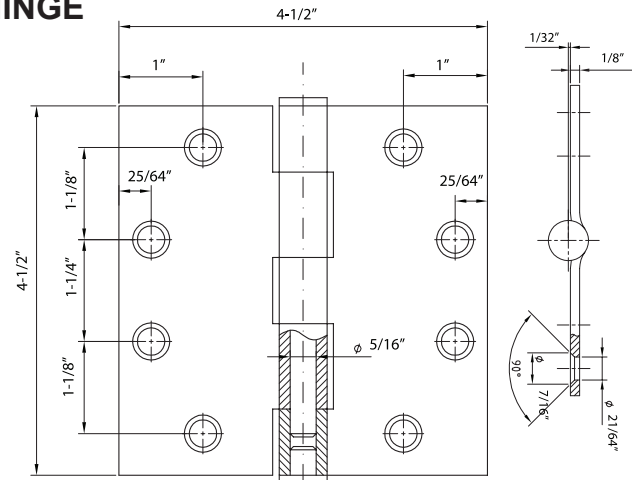

PLAIN BEARING 4½" X 4½" COMMERCIAL HINGE

SPECIFICATIONS

- #12 x ½" Machine Screws (12-24NC) standard
- #12 x 1¼" Wood Screws standard
- Gauge 0.134" Steel
- Box packed 1.5 pair (3 pcs) per box
  15 Pair / CTN, 34 Lbs
- Priced per pair (2 Hinges)
- Base Metal is Steel

Description		US26D Dull Chrome	
4 ½" x 4 ½" Plain Bearing Hinge	Item No.	CH4506	
	List Price	$20	

SPRING HINGE 4½" X 4½"

SPECIFICATIONS

- #12 X ½" Machine screws (12-24NC) standard
- #10 x 1¼" Wood screws standard
- Gauge 0.134" Steel
- Box packed 1 pair (2 pcs) per box
  20 Pair / CTN, 47 Lbs
- Priced per pair (2 Hinges)
- Base Metal is Steel