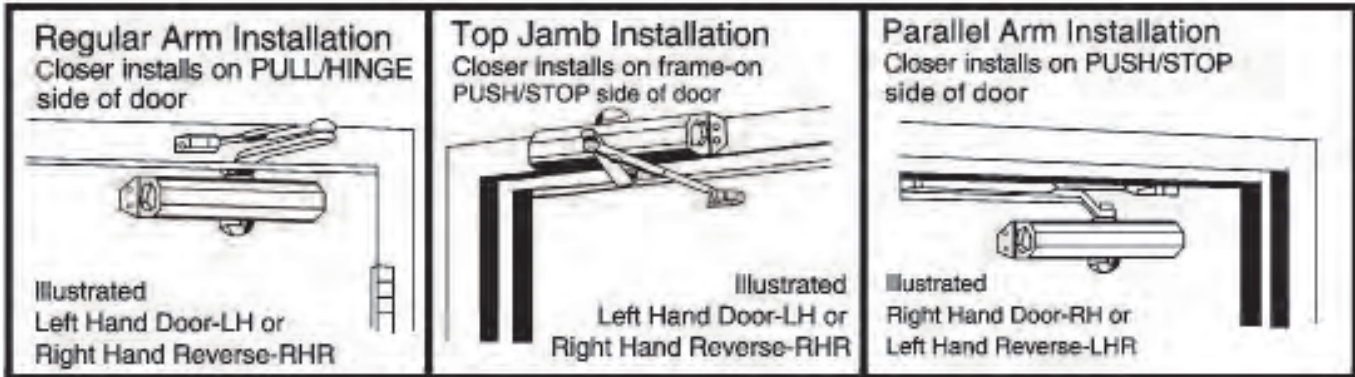

MAXIMUM SIZE OF DOOR (RECOMMENDED)					
Power Size	Regular Arm			Parallel Arm	
	Interior	Exterior Swing-In	Exterior Swing-Out	Interior	Exterior Swing-Out
1	28"	N/A	N/A	N/A	N/A
2	36"	N/A	N/A	30"	N/A
3	42"	30"	36"	36"	30"
4	48"	36"	42"	42"	36"
5	54"	42"	48"	48"	42"
6	60"	48"	54"	54"	48"

Series	Power Size (Adjustable)	Duty	Door Weight	Function Availability			Optional Accessories					
				Back Check	Delay Action	ADA	Hold Open Arm	Parallel Rigid Arm	Hold Open CUSH Arm	Drop Plate	Thru Bolts	Cover
8000	No. 1-6	Heavy	33 - 300 Lbs	●		●	●	●	●	●	●	●
8000/DA	No. 1-6	Heavy	33 - 300 Lbs		●	●	●	●	●	●	●	●
6000	No. 1-6	Medium-Heavy	55 - 300 Lbs	●		●	●	●	●	●	●	●
6000S	No. 1-6	Medium-Heavy	55 - 300 Lbs	●		●	●	●	●	●	●	●
6000/DS	No. 1-6	Medium-Heavy	55 - 300 Lbs	●	●	●	●	●	●	●	●	●
6000S/DS	No. 1-6	Medium-Heavy	55 - 300 Lbs	●	●	●	●	●	●	●	●	●
4400	No. 1-4	Light-Medium	33 - 187 Lbs	●		●	●				●	●
3000	No. 3	Light	99 - 143 Lbs								●	

CROSS REFERENCE

DELANEY	NORTON	YALE	DOR-O-MATIC	INTERNATIONAL	DORMA	LCN	SARGENT	CAL-ROYAL
8000 Series	7500	4400		4400	8900	4041		CR441
6000 Series	8501	3501	SC81	5000	8600	1461	1431	CR801-BF
6000S Series	8301	3301	SC80	5000	8600	1461	1430	CR801S-BF
4400 Series	1601BF	51BF	SC61				1131	300-PBFCOV
3000 Series	1600	50	SC90 Series	650/750		1050		400

All Closers Tri-Packed for Three Installation Options