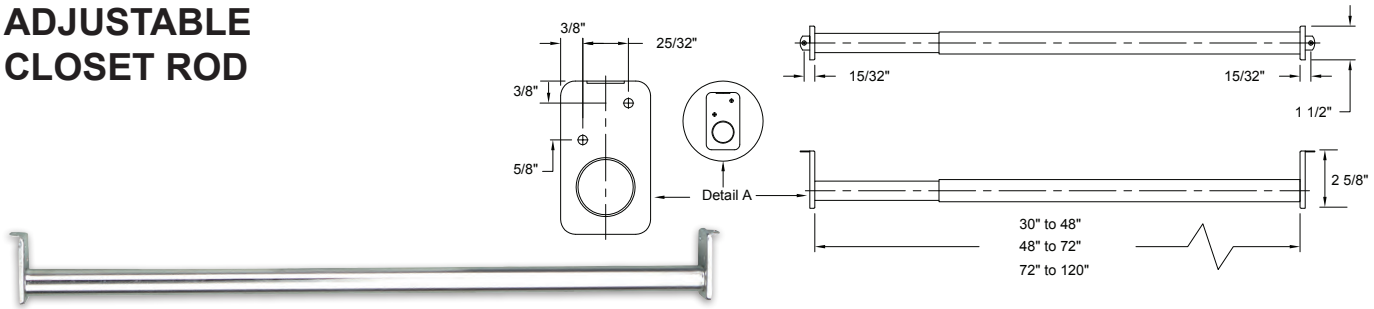

## ADJUSTABLE CLOSET ROD

Base Metal: Zinc

	Description	Finish	Item No.	List Price	CTN QTY	WT/CTN
	30" - 48" Adjustable Closet Rod	Zinc Plate	463048	\$11	10	18 lb
	48" - 72" Adjustable Closet Rod	Zinc Plate	464872	\$15	10	24 lb
	72" - 120" Adjustable Closet Rod	Zinc Plate	469620	\$27	10	28 lb