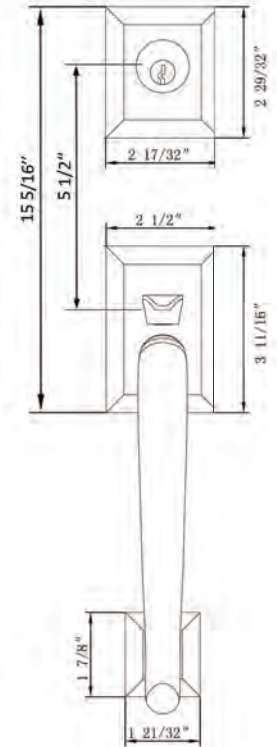

Function	Finish	CTN Qty	Item No.	List Price
Single Cylinder	Oil Rubbed Bronze (US10B)	2	BV913002906R	$436
Single Cylinder	Satin Nickel (US15)	2	BV913001906R	$436
Single Cylinder	Black (US19)	2	BV913004906R	$436
Single Cylinder	Polished Chrome (US26)	2	BV913003906R	$436