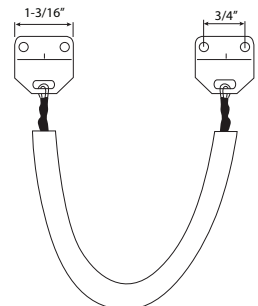

CHAIN DOOR STOP W/ VINYL COVER

18" Chain Length

Base Metal: Zinc

	Description	Finish	Item No.	List Price	CTN QTY	WT/ CTN
	Chain Door Stop with Vinyl Cover	Zinc	474304	$6	10	4 lb