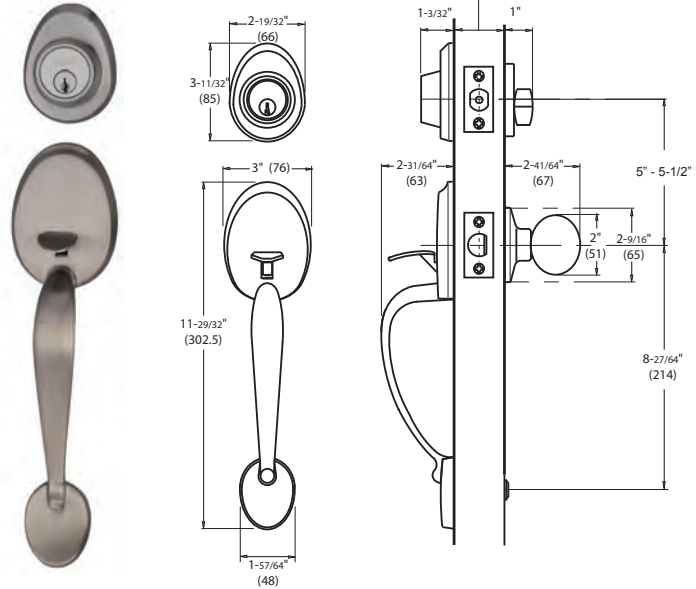

WATERFORD GRADE 2

Shown in Satin Nickel

VISUAL BOX PACKAGING

Model	Function	WT/ CTN	CTN QTY		US15 Satin Nickel	US3 Polished Brass	US19 Black	US12P Tuscany Bronze
GR2 VB-400-WF/AU	Single Cylinder	41 Lbs	6 Pcs	Item No.	340800	340803	340809	340810
				List Price	$314	$314	$314	$314
GR2 VB-405-WF/AU	Dummy	36 Lbs	6 Pcs	Item No.	340801	340813	340819	340811
				List Price	$304	$304	$304	$304