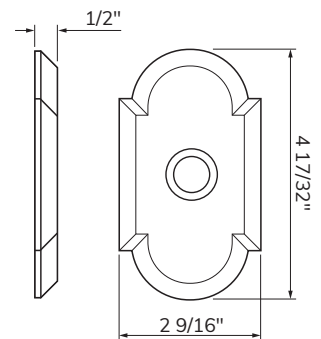

KNOBS & LEVERS

Specifications:

Door Prep	Cross bore: 2-1/8" Edge bore: 1" Latch Face: 1" x 2-1/4"	Latches	2-3/8" Standard and 2-3/4" Optional Faceplate: 1" x 2-1/4" round corner Bolt: 1/2" Solid Brass throw Drive-in or UL Available
Backset	2-3/8" Standard and 2-3/4" Optional	Strikes	Supplied with full lip round corner (9103) and square corner strikes (9102)
Door Thickness	1-3/8" ~ 2", 2-1/4" & 2-1/2" Extension Kits Available		

TRIM DIMENSIONS

**G-2
ARCHED**