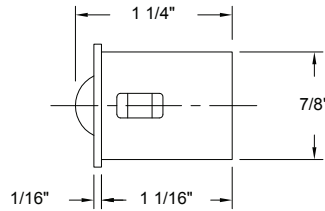

DRIVE-IN BALL CATCH

Base Metal: Zinc

	Description	Finish	Item No.	List Price	CTN QTY	WT/ CTN
	Drive-In Ball Catch 2 1/4" x 1"	US3	420103	$6	50	8 lb
	Drive-In Ball Catch 2 1/4" x 1"	US26	420107	$6	50	8 lb
	Drive-In Ball Catch 2 1/4" x 1"	US15	420109	$6	50	8 lb
	Drive-In Ball Catch 2 1/4" x 1"	US10B	420110	$6	50	8 lb
	Drive-In Ball Catch 2 1/4" x 1"	US19	420111	$6	50	8 lb
	Strike Plate Only for Ball Catch	US3	480303	$1	100	10 lb
	Strike Plate Only for Ball Catch	US26	480306	$1	100	10 lb
	Strike Plate Only for Ball Catch	US15	480315	$1	100	10 lb
	Strike Plate Only for Ball Catch	US10B	480300	$1	100	10 lb