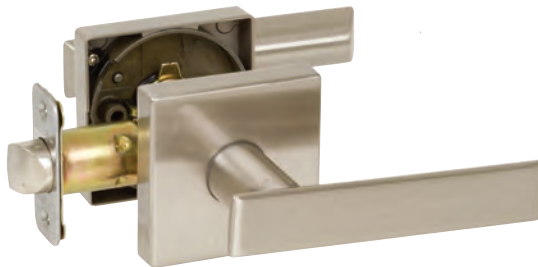

KIRA

Shown in Satin Nickel

ADA Compliant
Panic Proof Function

BOX PACK

Model	Function	WT/LB	CTN QTY	US15 Satin Nickel		US26 Polished Chrome	NEW! US19 Black	US12P Tuscany Bronze
				Item No.	List Price	Item No.	Item No.	Item No.
501-KR	Passage	23 lb	10 Pcs	352511	$74	352516	352519	352517
502T-KR	Privacy (Panic Proof)	23 lb	10 Pcs	352521L/R	$78	352526L/R	352529L/R	352527L/R
515-KR	Dummy	24 lb	20 Pcs	352551	$35	352556	352559	352557