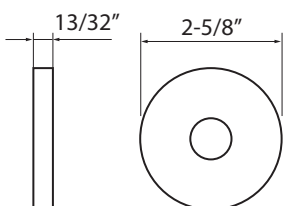

TRIM DIMENSIONS

**-6
ROUND**