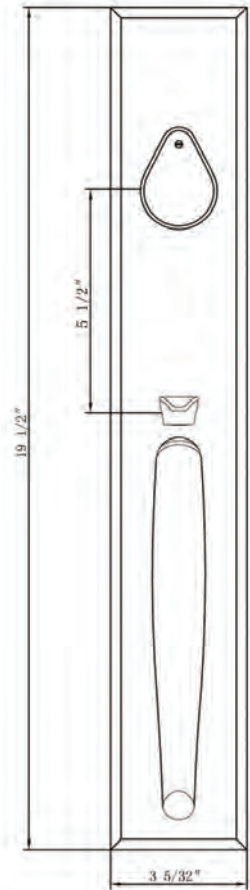

Bravura® HANDLESETS

980G-1-CHARLESTON

Handleset with
615 Interior Plate and
906 Interior Knob
Shown in Satin Nickel

Function	Finish	CTN Qty	Item No.	List Price
Single Cylinder	Oil Rubbed Bronze (US10B)	2	BV980001906R	$654
Single Cylinder	Satin Nickel (US15)	2	BV980000906R	$654
Single Cylinder	Black (US19)	2	BV980005906R	$654
Single Cylinder	Polished Chrome (US26)	2	BV980003906R	$654

980G-1-CHARLESTON

Handleset with
615 Interior Plate and
939 Interior Lever
Shown in Satin Nickel

Function	Finish	CTN Qty	Item No.	List Price
Single Cylinder	Oil Rubbed Bronze (US10B)	2	BV980001939 (R/L)	$654
Single Cylinder	Satin Nickel (US15)	2	BV980000939 (R/L)	$654
Single Cylinder	Black (US19)	2	BV980005939 (R/L)	$654
Single Cylinder	Polished Chrome (US26)	2	BV980003939 (R/L)	$654