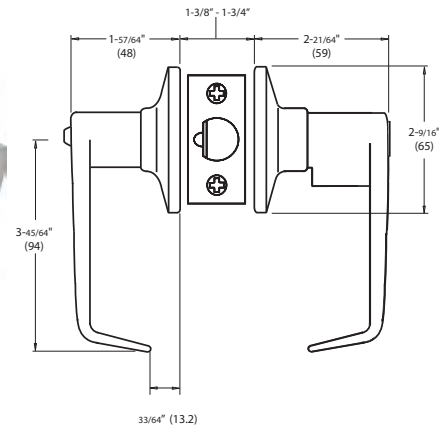

ET LEVER

Shown in Satin Nickel

ADA Compliant
Panic Proof Function

BOX PACK

Model	Function	WT/CTN	CTN QTY	US15 Satin Nickel	
500T - ET	Push Button Entrance (Panic Proof)	26 lb	20 Pcs	Item No.	D20320P
				List Price	$53
504T - ET	Storeroom	26 lb	20 Pcs	Item No.	D26320
				List Price	$46
501T - ET	Passage	23 lb	20 Pcs	Item No.	D24320
				List Price	$34
502TP - ET	Push Button Privacy (Panic Proof)	24 lb	20 Pcs	Item No.	D22320P
				List Price	$40
515 - ET	Dummy	15 lb	20 Pcs	Item No.	D25320
				List Price	$18