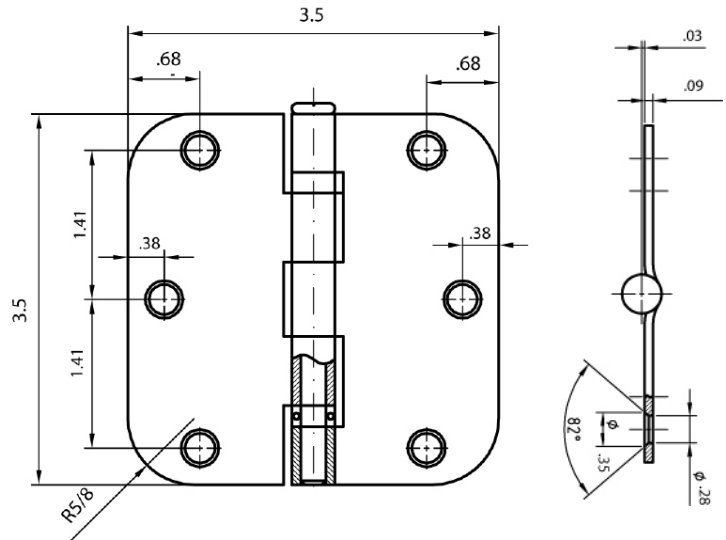

Description	Radius	US3	US10B	US15	
		Polished Brass	Oil Rubbed Bronze	Satin Nickel	
3 1/2" x 3 1/2" Ball Bearing Hinge	5/8"	Item No.	RH6503	RH6510	RH6515
		List Price	$11	$11	$11