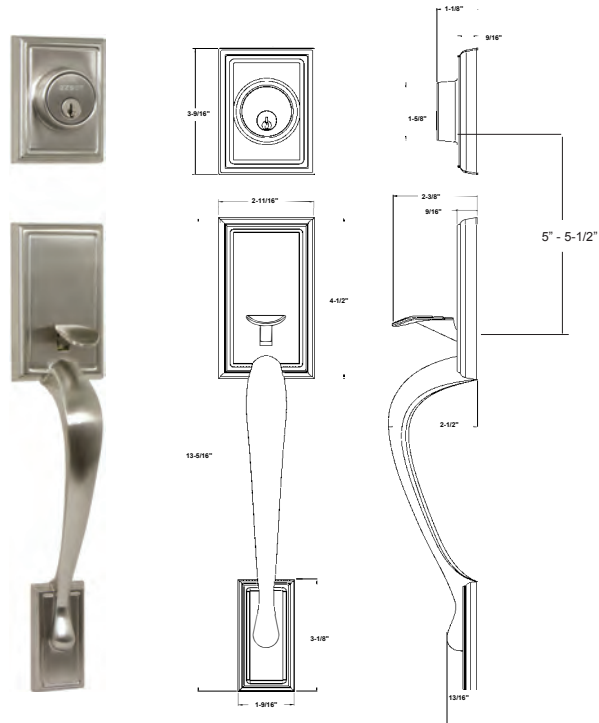

KELLINGTON

Shown in Satin Nickel

BOX PACK

Model	Function	WT/CTN	CTN QTY	US15 Satin Nickel	US19 Black	US12P Tuscany Bronze
400-KN	Single Cylinder	33 lbs	10 Pcs	Item No.	240600	240607
				List Price	$181	$181
405-KN	Dummy	33 lbs	10 Pcs	Item No.	240601	240617
				List Price	$180	$180