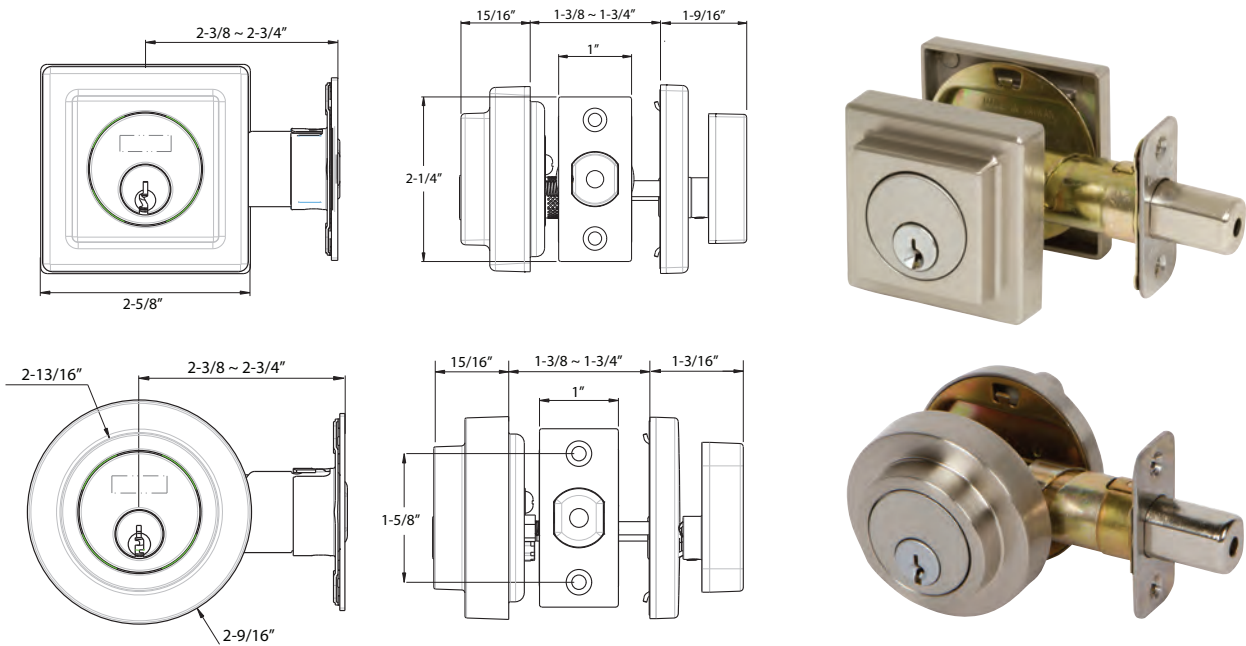

Specifications

Door Prep	Cross bore: 2-1/8" Edge bore: 1" Latch face: 1" x 2-1/4"	Latches	2-3/8" and 2-3/4" adjustable (9092) Faceplate: 1" x 2-1/4" round corner Bolt: Brass with hardened steel rod. Full 1" throw
Backset	Fits 2-3/8" and 2-3/4"	Strikes	1-3/4" x 2-1/4" Rd and Sq Corner (9113 and 9117) Includes Reinforcement Strike
Door Thickness	1-3/8" ~ 1-3/4" door standard, 2-1/4" Ext. Kit Available	Wood Screws	Combination screws that suit both wood or metal door mounting. Includes 3" Security Screws
Cylinder	KW1 5-Pin standard / SC1 5-pin Optional Deadbolts packed KA4		

CONTEMPORARY DEADBOLTS

Shown in Satin Nickel

BOX PACK

Model	Function	WT/LB	CTN QTY		US15 Satin Nickel	US26 Polished Chrome	US19 Black	US12P Tuscany Bronze
200-LTS	Square Single Cylinder	20 lb	12 Pcs	Item No.	355001	355006	355009	355007
				List Price	$63	$63	$63	$63
205-LTS	Square One-Sided (Half Bore)	13 lb	12 Pcs	Item No.	353001	353006	353009	—
				List Price	$42	$42	$42	
200-LTR	Round Single Cylinder	20 lb	12 Pcs	Item No.	345001	—	—	—
				List Price	$62