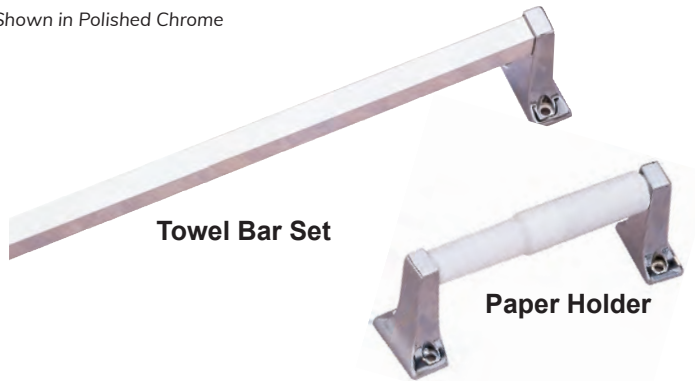

200 SERIES-CONGAREE BATHROOM ACCESSORIES

Shown in Polished Chrome

Towel Bar Set

Paper Holder