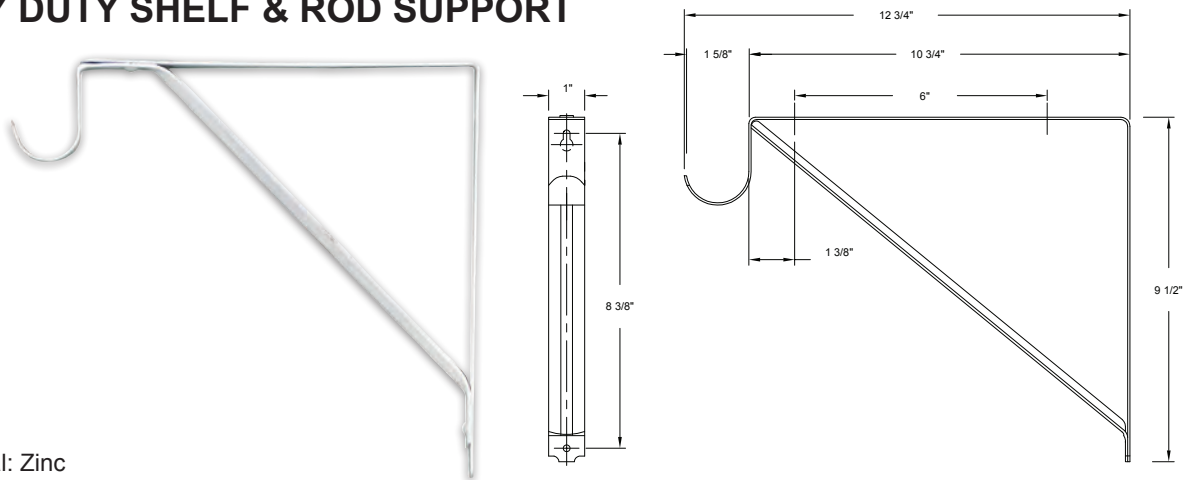

HEAVY DUTY SHELF & ROD SUPPORT

Base Metal: Zinc

	Description	Finish	Item No.	List Price	CTN QTY	WT/CTN
	H.D. Shelf & Rod Support (Sold in carton quantities only)	US1	474700	$4	20	20 lb
	H.D. Adjustable Shelf Support Bracket	US1	474800	$3	20	20 lb