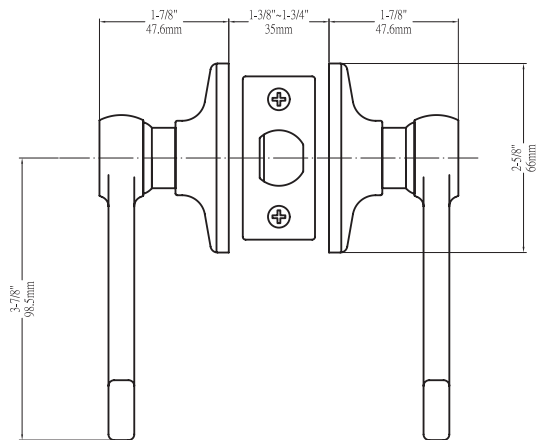

LEXINGTON

Shown in Satin Nickel

BOX PACK

Model	Function	WT/ CTN	CTN QTY	US15 Satin Nickel	
				Item No.	List Price
500T-LE	Entrance LE/LE	35 lb	20 Pcs	Item No.	KA5101R
				List Price	$45
501T-LE	Passage	23 lb	20 Pcs	Item No.	KA5011R
				List Price	$35
502T-LE	Privacy	24 lb	20 Pcs	Item No.	KA5021R
				List Price	$36
515-LE	Dummy	15 lb	20 Pcs	Item No.	KA5051R
				List Price	$19