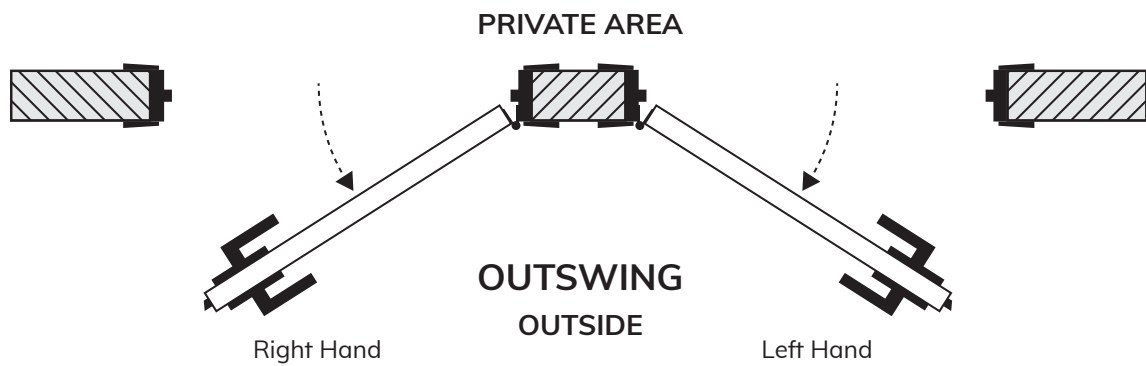

Standing OUTSIDE the private area, regardless of whether the door swings towards you or away from you, if the Hinges are on the left, order a Left Hand (LH) lock. Likewise, if the Hinges are on the right, order a Right Hand (RH) lock.