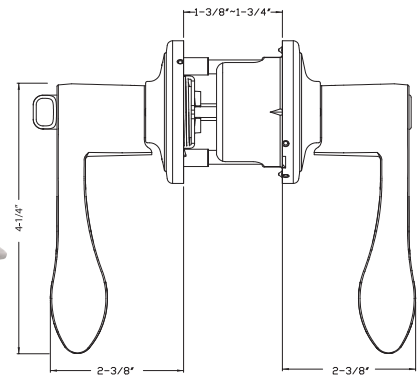

Specifications

Door Prep	Cross bore: 2-1/8" Edge bore: 1" Latch face: 1" x 2-1/4"	Latches	Entrance: 2-3/8" and 2-3/4" 6-way adjustable Passage/Privacy: 2-3/8" and 2-3/4" 6-way adjustable Faceplate: 1" x 2-1/4" round corner Bolt: 1/2" throw
Backset	Fits 2-3/8" and 2-3/4"	Strikes	1-3/4" x 2-1/4" full lip round corner (9103)
Door Thickness	1-3/8" ~ 1-3/4" door standard	Wood Screws	Combination screws that suit both wood or metal door mounting
Cylinder	SC1 5-pin standard. Entries packed KA4 KW1 5-pin optional	Grade 2 Features	Concealed screws, Panic Proof, UL Rated, Full Protection Collar (as shown in line drawing)
Door Handing	Reversible Lever Handing required for dummy function and Handleset interior		

LASHBROOK

Shown in Satin Nickel

VISUAL BOX PACK

Model	Function	WT/CTN	CTN QTY	US15 Satin Nickel			US19 Black	US12P Tuscany Bronze	
				Item No.	List Price	Item No.	List Price	Item No.	List Price
500TT-LB-G2	Entrance	24 lb	12 Pcs	Item No.	320820	320829	320827		
				List Price	$74	$74	$74		
501TT-LB-G2	Passage	22 lb	12 Pcs	Item No.	324820	324829	324827		
				List Price	$57	$57	$57		
502TT-LB-G2	Privacy	22 lb	12 Pcs	Item No.	322820	322829	322827		
				List Price	$58	$58	$58		
515TT-LB-G2	Dummy (Pair)	21 lb	12 Pair	Item No.	325820	325829	325827		
				List Price	$55	$55	$55