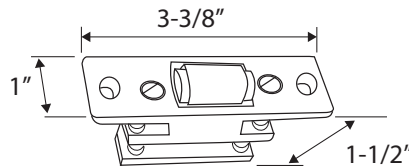

HEAVY DUTY BRASS JUMBO ROLLER CATCH

Base Metal: Brass

	Description	Finish	Item No.	List Price	CTN QTY	WT/CTN
	Heavy Duty Jumbo Roller Catch	US26D	420706	$39	15	8 lb
	Heavy Duty Jumbo Roller Catch	US10B	420710	$39	15	8 lb