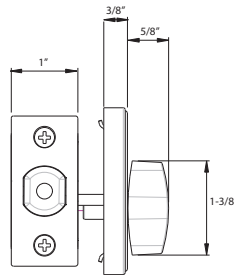

BOX PACK

Model	Function	WT/ LB	CTN QTY		US32D Stainless Steel	US15 Satin Nickel	US26 Polished Chrome	US19 Black	US12P Tuscany Bronze
200-B	Single Cylinder	27 lb	20 Pcs	Item No.	D31002	D31004	D31006	D31009	D31007
				List Price	$30	$30	$30	$30	$30
205-S	One-Sided (Half Bore)	15 lb	20 Pcs	Item No.	D35002	D35004	D35006	D35009	—
				List Price	$19	$19	$19	$19	
206-S	One-Sided (Full Bore)	15 lb	20 Pcs	Item No.	D36002	D36004	—	—	—
				List Price	$23	$23