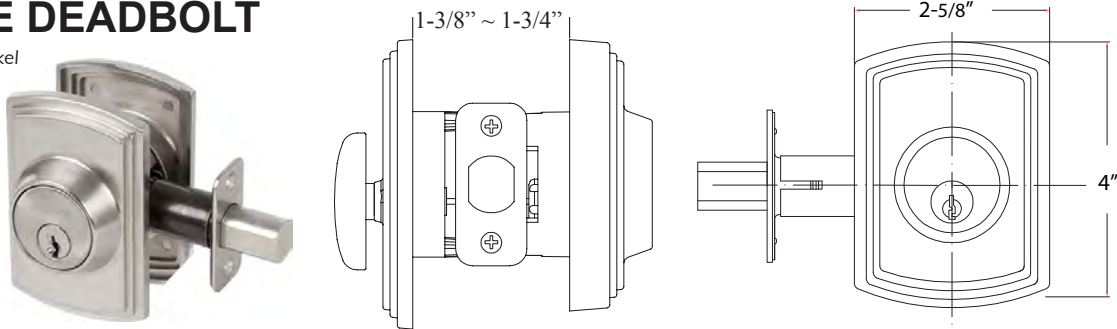

CALLAN® DEADBOLTS

Specifications

Door Prep	Cross bore: 2-1/8" Edge bore: 1" Latch face: 1" x 2-1/4"	Latches	Deadbolt: 2-3/8" & 2-3/4" adjustable (C9092 R/S) Faceplate: 1" x 2-1/4" Rd. & Sq. corner Bolt: 1" throw with hardened steel rod
Backset	Fits 2-3/8" and 2-3/4"	Strikes	2-1/4" full lip Rd. & Sq. corner (9118 R&S) Includes Reinforcement Strike.
Door Thickness	1-3/8" ~ 1-3/4" door standard, 2-1/4" Ext. Kit available	Wood Screws	Combination screws that suit both wood or metal door mounting Includes 3" Security Screws
Cylinder	SC1 5-pin standard; KW1 5-pin optional Deadbolts packed KA5	Features	Protective collar High Security Strike Plate Interlocking installation guides Reinforced spring assembly

SQUARE DEADBOLT

Shown in Satin Nickel

BOX PACK

Model	Function	WT/CTN	CTN QTY	US15 Satin Nickel			US10BE Edged Bronze			US19 Black		
				Item No.	List Price		Item No.	List Price		Item No.	List Price	
200S	Single Cylinder	21 lb	10 Pcs	372001	$69		372007	$69		372004	$69