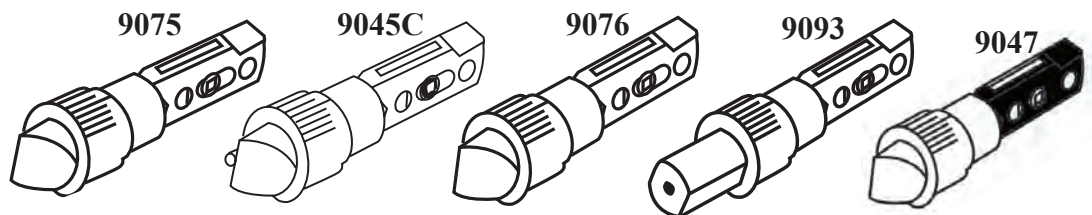

DELANEY® STRIKES & LATCHES

DELANEY LATCHES 2-3/4" ~ 2-3/8"

PRICING: Mortise Latches

Description	Style		US15/US32D Satin Nickel Stainless Steel	US3 Polished Brass	US26 Polished Chrome	US15A Antique Nickel	US19 Black
Adjustable Dead Latch (Entry Knob)	9073	Item No.	260001	260003	—	260008	260009
		List Price	$15	$15		$15	$15
Adjustable Dead Latch (Entry Lever)	9045R	Item No.	260041	—	260022	260048	260049
		List Price	$15		$15	$15	$15
Adjustable Spring Latch (Passage / Privacy)	9074 / 9080R	Item No.	260051	260053	260052	260058	260059
		List Price	$15	$15	$15	$15	$15
Adjustable Latch (Deadbolt)	9092	Item No.	261001	261003	261007	261008	261009
		List Price	$18	$18	$18	$18	$18

PRICING: UL Mortise Latches

Description	Style		US15/US32D Satin Nickel Stainless Steel	US15A Antique Nickel	US19 Black
Adjustable Dead Latch (UL Entry Knob)	9073 UL	Item No.	260001UL	260008UL	260009UL
		List Price	$20	$20	$20
Adjustable Dead Latch (UL Entry Lever)	9045R UL	Item No.	260041UL	260048UL	260049UL
		List Price	$19	$19	$19
Adjustable Spring Latch (UL Passage)	9074 UL (9080R)	Item No.	260051UL	—	260059UL
		List Price	$18		$18
Adjustable Latch (UL Deadbolt)	9092 UL	Item No.	261001UL	261008UL	261009UL
		List Price	$19	$19	$19

PRICING: Drive-In Latches

Description	Style		US32D - Stainless Steel
1" Drive-In Adj. Dead Latch (Entry Knob)	9075	Item No.	260061
		List Price	$15
1" Drive-In Adj. Dead Latch (Entry Lever)	9045C	Item No.	260060
		List Price	$15
1" Drive-In Adj. Spring Latch (Passage / Privacy)	9076	Item No.	260121
		List Price	$15
1" Drive-In Adj. Latch (Deadbolt)	9093	Item No.	261061
		List Price	$18
7/8" Drive-In Spring Latch (Fixed 2-3/8" backset)	9047	Item No.	260120
		List Price	$9