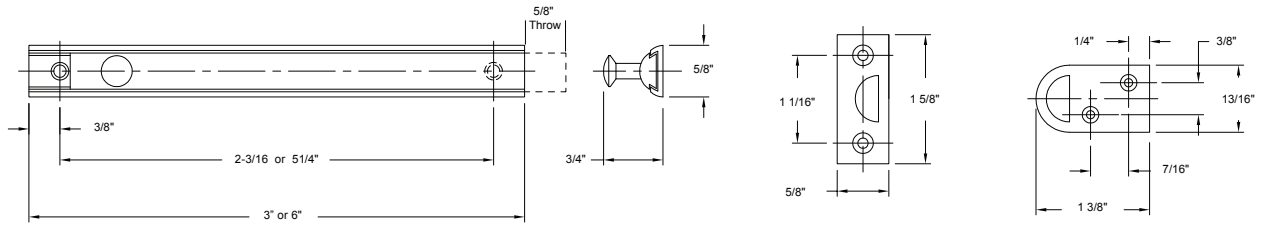

Description	Finish	Item No.	List Price	CTN QTY	WT/CTN
Solid Brass Surface Bolt 3"	US3	410303	$10	20	5 lb
Solid Brass Surface Bolt 3"	US15	410309	$10	20	5 lb
Solid Brass Surface Bolt 3"	US10B	410310	$10	20	5 lb
Solid Brass Surface Bolt 6"	US3	410503	$13	20	10 lb
Solid Brass Surface Bolt 6"	US26D	410507	$13	20	10 lb
Solid Brass Surface Bolt 6"	US15	410509	$13	20	10 lb
Solid Brass Surface Bolt 6"	US10B	410510	$13	20	10 lb