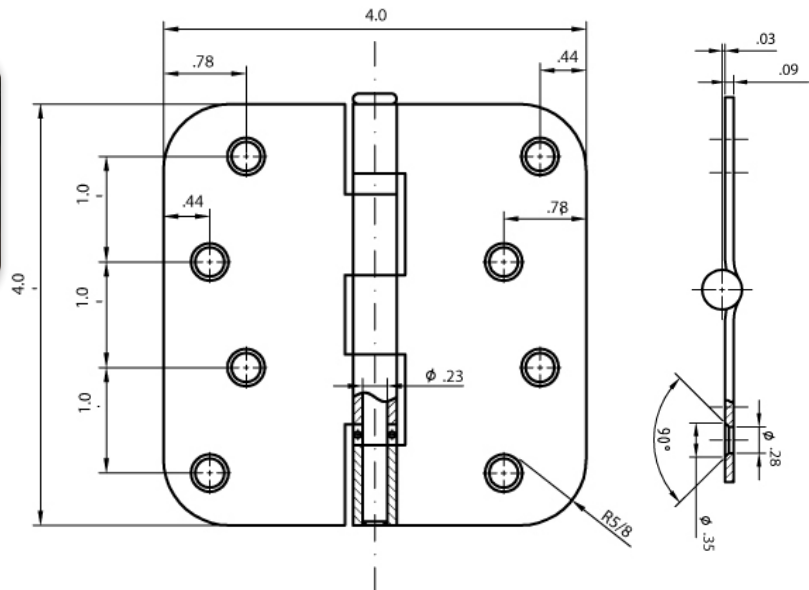

Description	Radius	US3	US10B	US15	
		Polished Brass	Oil Rubbed Bronze	Satin Nickel	
4" x 4" Ball Bearing Hinge	5/8"	Item No.	RH7503	RH7510	RH7515
		List Price	$13	$13	$13