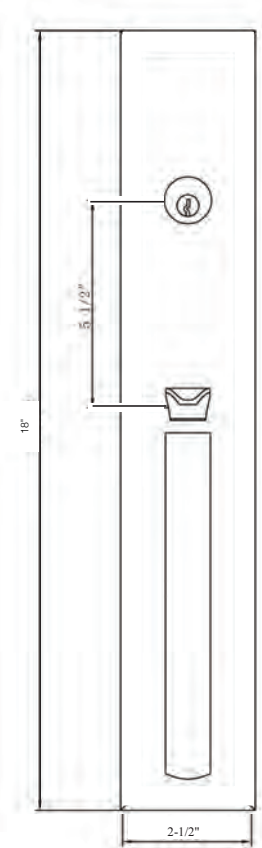

973-MONTGOMERY

Handleset with
615 Interior Plate and
906 Interior Knob
Shown in Satin Nickel

Function	Finish	CTN Qty	Item No.	List Price
Single Cylinder	Oil Rubbed Bronze (US10B)	2	BV973002	$462
Single Cylinder	Satin Nickel (US15)	2	BV973001	$462
Single Cylinder	Black (US19)	2	BV973005	$462
Single Cylinder	Polished Chrome (US26)	2	BV973003	$462
Single Cylinder	Satin Brass (US4)	2	BV973004	$462

973-MONTGOMERY

Handleset with
615 Interior Plate and
939 Interior Lever
Shown in Satin Nickel

Function	Finish	CTN Qty	Item No.	List Price
Single Cylinder	Oil Rubbed Bronze (US10B)	2	BV973002	$462
Single Cylinder	Satin Nickel (US15)	2	BV973001	$462
Single Cylinder	Black (US19)	2	BV973005	$462
Single Cylinder	Polished Chrome (US26)	2	BV973003	$462
Single Cylinder	Satin Brass (US4)	2	BV973004	$462