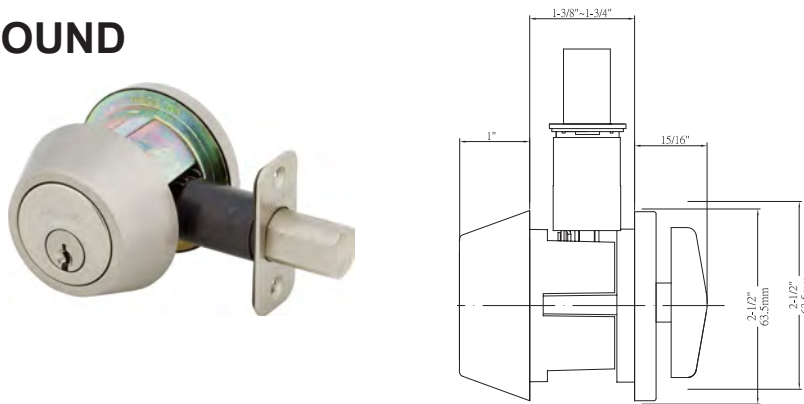

GRADE 2 ROUND

Shown in Satin Nickel

BOX PACK

Model	Function	WT/LB	CTN QTY	US15 Satin Nickel			US10BE Edged Bronze			US19 Black		
				Item No.	List Price		Item No.	List Price		Item No.	List Price	
200S-G2	Single Cylinder	19 lb	10 Pcs	G2KA2001	$44		G2KA2007	$44		G2KA2004	$44	

VISUAL BOX PACK

Model	Function	WT/LB	CTN QTY	US15 Satin Nickel			US10BE Edged Bronze		
				Item No.	List Price		Item No.	List Price	
VB-200S-G2	Single Cylinder	23 lb	10 Pcs	VBG2KA2001	$48		VBG2KA2007	$48