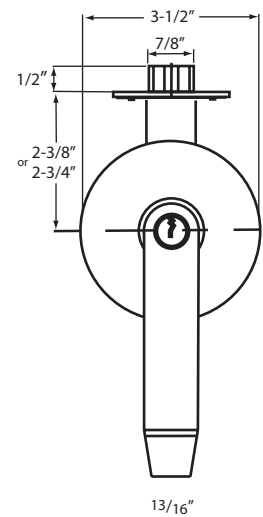

Specifications

Door Prep	Cross bore: 2-1/8" Edge bore: 1" Latch face: 1-1/8" x 2-1/4" Dummies are surface mounted	Latches	Entrance: 2-3/4" (F9070T) standard. 2-3/8" (F9060T) optional Pass/Priv: 2-3/4" (F9073T) standard 2-3/8" (F9063T) optional Faceplate: 1-1/8" x 2-1/4" square corner Bolt: 1/2" Stainless Steel throw. Meets 3-Hr. Fire Rating
Backset	2-3/4" UL Latch standard, 2-3/8" optional	Strikes	4-7/8" ANSI Strike standard (9109)
Door Thickness	1-3/8" ~ 2". Adjustable mounting plate	Door Handing	Not Required
Cylinder	SC4 6-pin standard, KW1 5-pin optional Entries packed KA2, SC1 5-pin optional	Interchangeable Core	Optional small-format 6-pin available
ANSI & Federal Standards	- Meets & exceeds requirements of BHMA/ANSI A156.2 Series 4000, GR1, 800,000 Cycles. - Meets FF-H-106C Federal Standard.	Product Features	Independent Torsion Spring Concealed Mounting Screws Clutch Function Removable Through Bolts Anti-Friction Latch Retractor Panic Proof - Push/Turn

F SERIES - CT STYLE GRADE 1 CYLINDRICAL LEVER

Model	Function	WT/LB	CTN QTY	FC Series		FK Series - IC Core (Core not included)		
				US26D Dull Chrome	US10B Oil Rubbed Bronze	US26D Dull Chrome	US10B Oil Rubbed Bronze	
500-F	Entrance	32 lb	6 Pcs	Item No.	3C6002	3C6000	3K6002	3K6000
				List Price	$207	$207	$207	$207
504-F	Storeroom	32 lb	6 Pcs	Item No.	—	3C6040	3K6042	3K6040
				List Price		$221	$221	$221
509-F	Classroom	32 lb	6 Pcs	Item No.	3C6092	—	3K6092	3K6090
				List Price	$223		$223	$223
501-F	Passage	30 lb	6 Pcs	Item No.	3C6012	—	—	—
				List Price	$187			
502-F	Privacy	31 lb	6 Pcs	Item No.	3C6022	—	—	—
				List Price	$189