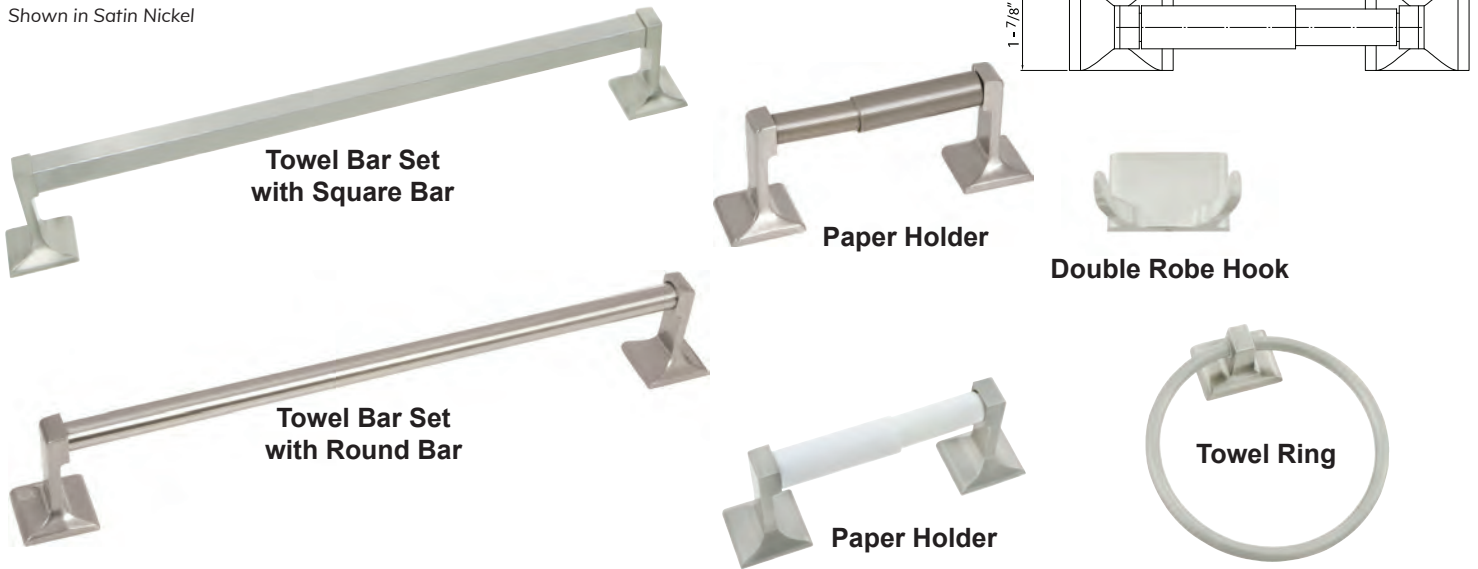

300 SERIES-CASCADE

Shown in Satin Nickel

DESCRIPTION	WT/LB	CT/QTY	US26		
			Polished Chrome	US15 Satin Nickel	
Paper Holder (White Plastic Roller)	29 lb	50 Pcs	Item No.	502001B	502801B
			List Price	$10	$10
Paper Holder (Metallic Plastic Roller)	29 lb	50 Pcs	Item No.	502002B	502802B
			List Price	$11	$11
Double Robe Hook	18 lb	50 Pcs	Item No.	502012B	502812B
			List Price	$4	$4
Towel Ring	12 lb	50 Pcs	Item No.	502022B	502822B
			List Price	$8	$8
18" Towel Bar Set (Square)	32 lb	50 Pcs	Item No.	572018BK	572818BK
			List Price	$12	$12
24" Towel Bar Set (Square)	36 lb	50 Pcs	Item No.	572024BK	572824BK
			List Price	$14	$14
Towel Bar Post Only (Square)	25 lb	50 Pcs	Item No.	502100B	502800B
			List Price	$8	$8
3/4" x 18" Towel Bar Only (Square)	8 lb	50 Pcs	Item No.	582118	580118
			List Price	$5	$5
3/4" x 24" Towel Bar Only (Square)	11 lb	50 Pcs	Item No.	582124	580124
			List Price	$6	$6
18" Towel Bar Set (Round)	32 lb	50 Pcs	Item No.	572018RK	572818RK
			List Price	$15	$15
24" Towel Bar Set (Round)	36 lb	50 Pcs	Item No.	572024RK	572824RK
			List Price	$17	$17
Towel Bar Post Only (Round)	25 lb	50 Pcs	Item No.	502100R	502800R
			List Price	$8	$8
3/4" x 18" Towel Bar Only (Round)	8 lb	50 Pcs	Item No.	540186	540188
			List Price	$8	$8
3/4" x 24" Towel Bar Only (Round)	8 lb	50 Pcs	Item No.	540246	540248
			List Price	$10	$10

Bulk Packaged.