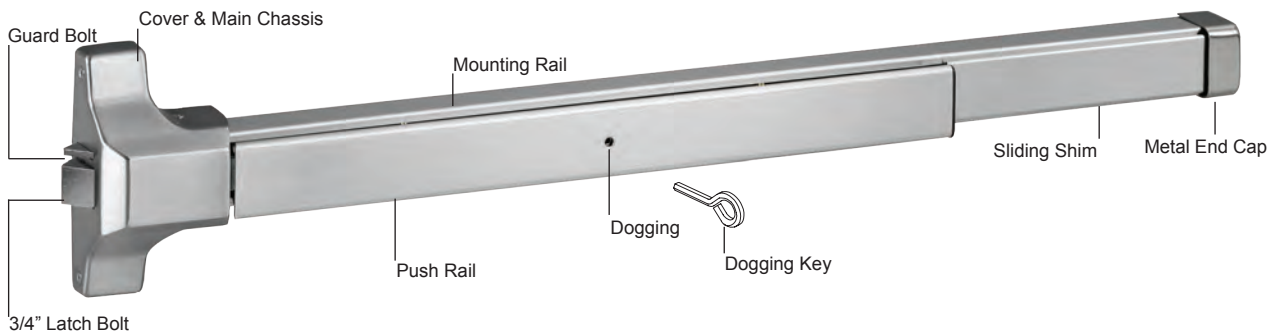

8000 SERIES / F8000 SERIES (FIRE RATED) GRADE 1 PANIC HARDWARE RIM TYPE EXIT DEVICE

Specifications

**10 YEAR
WARRANTY**

Applications	Offices, Schools, Hospitals, Apartments, Hotel/Motels & other Public Buildings	Mounting	Furnished standard with wood & machine screws Sex nuts and bolts (1346) optional.
Door Thickness	1-3/4" ~ 2" standard, 2-1/4" optional	Latchbolt	Zinc with 3/4" throw
Door Size	33" to 36". Bar can be easily field cut to size	Latchbolt Spring	Stainless Steel throughout
Stile Width	4-1/2" minimum stile width required	Guard Bolt	Stainless Steel
Chassis, End Cap & Rail Assembly	Painted Steel (Alum & Duro) or Stainless Steel (US32D)	Strike	8000 Series (Non-Rated) #8170 Steel Roller Strike 2-3/4" Backset Optional Strike #8070 for 2-3/8" Backset F8000 Series (Fire Rated) #8070 Steel Roller Strike — 2-3/4" or 2-3/8" Backset
UL Listed	Complies with UL 305 standards Listed for safety as Panic Hardware	Cover	Zinc Alloy
Rating	ANSI 156.3 Grade 1	Handing	Non Handed
Door Prep	Will cover stock hollow metal doors with 161 cutout		

8000 SERIES (NON-RATED)

Model	Description	WT/ CTN	QTY/ CTN	DURO	US19 BLACK	ALUMINUM	
8000-36	Rim Type Device for 36" Door	52 lb	6	Item No.	681302	681309	681300
				List Price	$230	$230	$230