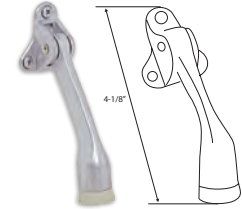

DROP DOWN DOOR HOLDER

Base Metal: Zinc

Description	Finish	Item No.	List Price	CTN QTY	WT/CTN
Drop Down Door Holder	US26D	402806	$9	15	12 lb