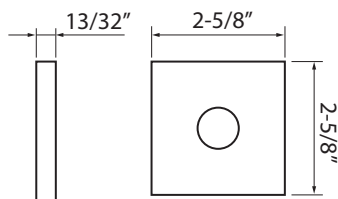

KNOBS & LEVERS

Specifications:

Door Prep	Cross bore: 2-1/8" Edge bore: 1" Latch Face: 1" x 2-1/4"	Latches	2-3/8" Standard and 2-3/4" Optional Faceplate: 1" x 2-1/4" round corner Bolt: 1/2" Solid Brass throw Drive-in or UL Available
Backset	2-3/8" Standard and 2-3/4" Optional	Strikes	Supplied with full lip round corner (9103) and square corner strikes (9102)
Door Thickness	1-3/8" ~ 2", 2-1/4" & 2-1/2" Extension Kits Available		

TRIM DIMENSIONS

**-7
SQUARE**