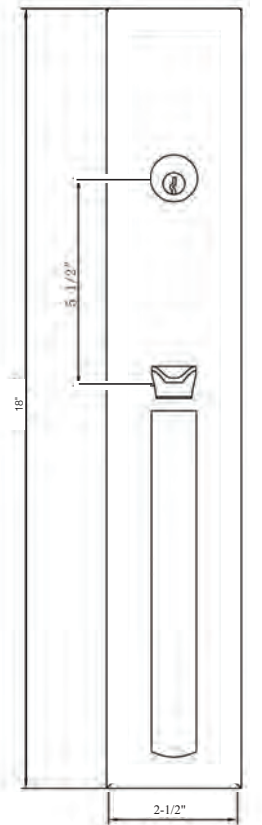

Bravura® HANDLESETS

973-MONTGOMERY

Handleset with
615 Interior Plate and
906 Interior Knob
Shown in Satin Nickel

Function	Finish	CTN Qty	Item No.	List Price
Single Cylinder	Oil Rubbed Bronze (US10B)	2	BV973002	$462
Single Cylinder	Satin Nickel (US15)	2	BV973001	$462
Single Cylinder	Black (US19)	2	BV973005	$462
Single Cylinder	Polished Chrome (US26)	2	BV973003	$462
Single Cylinder	Satin Brass (US4)	2	BV973004	$462

973-MONTGOMERY

Handleset with
615 Interior Plate and
939 Interior Lever
Shown in Satin Nickel

Function	Finish	CTN Qty	Item No.	List Price
Single Cylinder	Oil Rubbed Bronze (US10B)	2	BV973002	$462
Single Cylinder	Satin Nickel (US15)	2	BV973001	$462
Single Cylinder	Black (US19)	2	BV973005	$462
Single Cylinder	Polished Chrome (US26)	2	BV973003	$462
Single Cylinder	Satin Brass (US4)	2	BV973004	$462