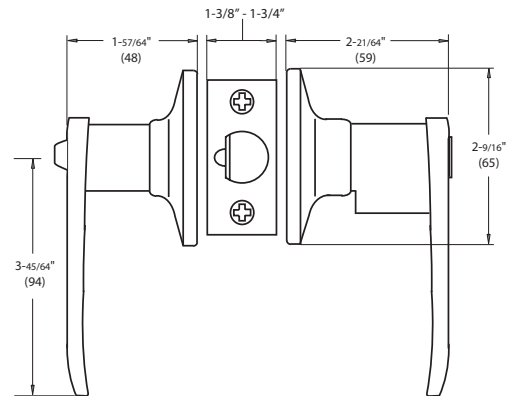

MILTON

Shown in Satin Nickel

BOX PACK

Model	Function	WT/CTN	CTN QTY		US15 Satin Nickel	US26D Brushed Chrome	US26 Polished Chrome	US12P Tuscany Bronze
500T - MO	Push Button Entrance (Panic Proof)	26 lb	20 Pcs	Item No.	D20520P	D20522P	D20526P	D20527P
				List Price	$52	$52	$52	$52
501T- MO	Passage	23 lb	20 Pcs	Item No.	D24520	D24522	D24526	D24527
				List Price	$34	$34	$34	$34
502T- MO	Push Button Privacy (Panic Proof)	24 lb	20 Pcs	Item No.	D22520P	D22522P	D22526P	D22527P
				List Price	$41	$41	$41	$41
515- MO	Dummy	15 lb	20 Pcs	Item No.	D25520	D25522	D25526	D25527
				List Price	$21	$21	$21	$21