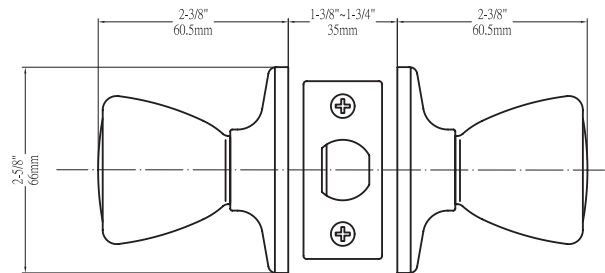

CALLAN® KNOBS

Latches (For Round Trim)	Entrance: 2-3/8" and 2-3/4" adjustable (9073) Passage/Privacy: 2-3/8" & 2-3/4" adjustable (9074) Faceplate: 1" x 2-1/4" round corner Bolt: 1/2" throw	Latches (For Square Trim)	Entrance: 2-3/8" and 2-3/4" adjustable (C9060 R/S) Passage/Privacy: 2-3/8" and 2-3/4" adj. (C9064 R/S) Faceplate: 1" x 2-1/4" Rd. and Sq. corner Bolt: 1/2" throw
Cylinder (For Round Trim)	For Round Trim Knobs - KW1 5-pin standard; SC1 5-pin optional / Entries packed KA5	Cylinder (For Square Trim)	For Square Trim Knobs - SC1 5-pin standard; KW1 5-pin optional / Entries packed KA5
Door Thickness	1-3/8" ~ 1-3/4" door standard 2-1/4" Ext. Kit available	Backset	Fits 2-3/8" and 2-3/4"
Wood Screws	Combination screws that suit both wood or metal door mounting	Strikes	Round - 1-3/4" x 2-1/4" full lip round corner (9103) Square - 1-3/4" x 2-1/4" full lip Rd. and Sq. corner (9103 & 9102)
Door Prep	Cross bore: 2-1/8" | Edge bore: 1" | Latch face: 1" x 2-1/4"		

BRAYDEN

Shown in Satin Nickel

BOX PACK

Model	Function	WT/ LB	CTN QTY		US3 Bright Brass	US15 Satin Nickel
100T-BR	Entrance	27 lb	20 Pcs	Item No.	KA1003	KA1001
				List Price	$26	$26
101T-BR	Passage	22 lb	20 Pcs	Item No.	KA1013	KA1011
				List Price	$19	$19
102T-BR	Privacy	22 lb	20 Pcs	Item No.	KA1023	KA1021
				List Price	$22	$22
115-BR	Dummy	9 lb	20 Pcs	Item No.	KA1053	KA1051
				List Price	$10	$10
300T-BR	Combo	54 lb	20 Pcs	Item No.	KA3003	KA3001
				List Price	$48	$48

VISUAL PACK

Model	Function	WT/ LB	CTN QTY		US3 Bright Brass	US15 Satin Nickel
VP-100T-BR	Entrance	27 lb	20 Pcs	Item No.	VPKA1003	VPKA1001
				List Price	$27	$27
VP-101T-BR	Passage	23 lb	20 Pcs	Item No.	VPKA1013	VPKA1011
				List Price	$20	$20
VP-102T-BR	Privacy	24 lb	20 Pcs	Item No.	VPKA1023	VPKA1021
				List Price	$23	$23
VP-115T-BR	Dummy (Pair)	24 lb	20 Pair	Item No.	VPKA1053	VPKA1051
				List Price	$20	$20
VP-300T-BR	Combo	27 lb	10 Pcs	Item No.	VPKA3003	VPKA3001
				List Price	$49	$49