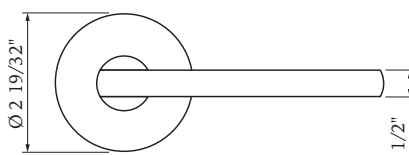

Bravura LEVERS

333RC ORLANDO LEVER

Shown in Satin Nickel
with Round Trim

Function	Finish	CTN Qty	Item No.	List Price
Passage	Oil Rubbed Bronze (US10B)	12	BV333602	$140
	Satin Nickel (US15)	12	BV333601	$140
	Black (US19)	12	BV333604	$140
Privacy	Oil Rubbed Bronze (US10B)	12	BV333612	$140
	Satin Nickel (US15)	12	BV333611	$140
	Black (US19)	12	BV333614	$140
Dummy	Oil Rubbed Bronze (US10B)	12	BV333622	$65
	Satin Nickel (US15)	12	BV333621	$65
	Black (US19)	12	BV333624	$65