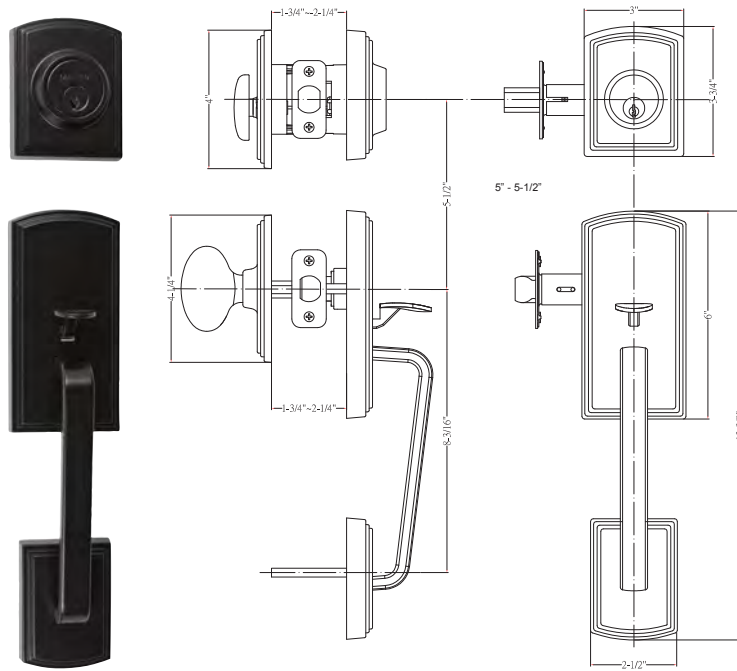

CALLAN® ENTRANCE HANDLESETS

VISCONTI

Shown in Black

BOX PACK

Handleset pricing includes interior knob or lever. Specify when ordering.

Model	Function	WT/ CTN	CTN QTY		US15 Satin Nickel	US10BE Edged Bronze	US19 Black
400-VN	Single Cylinder	35 lb	4 Pcs	Item No.	374001	374007	374004
				List Price	$219	$219	$219
405-VN	Dummy	31 lb	4 Pcs	Item No.	374051	374057	374054
				List Price	$210	$210	$210