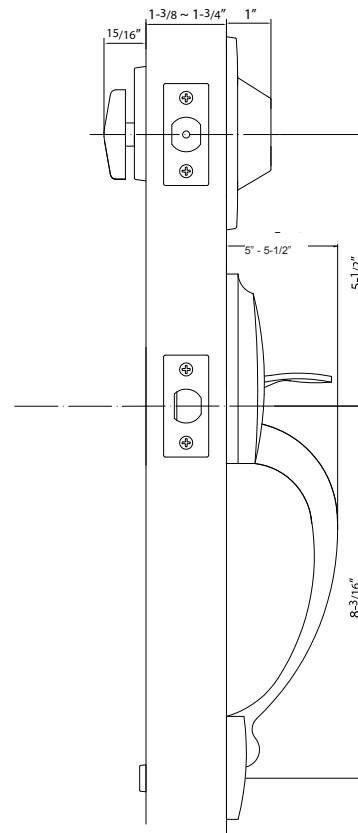

CALLAN® ENTRANCE HANDLESETS

Specifications

Door Prep	Deadbolt cross bore: 2-1/8" Handleset cross bore: 2-1/8" Edge bore: 1" Latch face: 1" x 2-1/4" Mounting bore distance (center to center): 5-1/2" recommended	Latches	Deadbolt: 2-3/8" & 2-3/4" adjustable (C9092 R/S) Faceplate: 1" x 2-1/4" round corner Bolt: 1" throw with hardened steel rod Handle: 2-3/8" and 2-3/4" adjustable (C9074 R/S) Faceplate: 1" x 2-1/4" round corner
Backset	Fits 2-3/8" and 2-3/4"	Strikes	Deadbolt: 2-1/4" Rd. & Sq. corner (9118 R/S) 1 1/8" X 2 3/4" Thumbpiece: 2-1/4" full lip Rd. & Sq. corner (9103 & 9102). Includes Reinforcement Plate
Door Thickness	1-3/8" ~ 1-3/4" door standard 2-1/4" Ext. Kits available	Wood Screws	Combination screws that suit both wood or metal door mounting. Includes 3" Security Screws
Cylinder	SC1 5-pin standard; KW1 5-pin optional Handlesets packed KD	Door Handing	Specify handing when ordering lever as interior option

CANDLER GRADE 2

Shown in Oil Rubbed Bronze Edged

BOX PACK

Model	Function	WT/ CTN	CTN QTY	US10BE Edged Bronze	
400-CO-G2	Single Cylinder	38 lb	10 Pcs	Item No.	G2KA4007
				List Price	$188
405-CO-G2	Dummy	36 lb	10 Pcs	Item No.	G2KA4057
				List Price	$183

VISUAL BOX PACK

Model	Function	WT/ CTN	CTN QTY	US19 Black	
SA-VB-400-CO	Single Cylinder	38 lb	10 Pcs	Item No.	VBG2KA4004
				List Price	$188