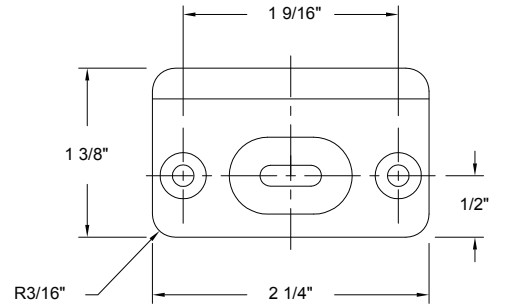

DRIVE-IN BALL CATCH

Base Metal: Zinc

	Description	Finish	Item No.	List Price	CTN QTY	WT/ CTN
	Drive-In Ball Catch 2 1/4" x 1"	US3	420103	$6	50	8 lb
	Drive-In Ball Catch 2 1/4" x 1"	US26	420107	$6	50	8 lb
	Drive-In Ball Catch 2 1/4" x 1"	US15	420109	$6	50	8 lb
	Drive-In Ball Catch 2 1/4" x 1"	US10B	420110	$6	50	8 lb
	Drive-In Ball Catch 2 1/4" x 1"	US19	420111	$6	50	8 lb
	Strike Plate Only for Ball Catch	US3	480303	$1	100	10 lb
	Strike Plate Only for Ball Catch	US26	480306	$1	100	10 lb
	Strike Plate Only for Ball Catch	US15	480315	$1	100	10 lb
	Strike Plate Only for Ball Catch	US10B	480300	$1	100	10 lb