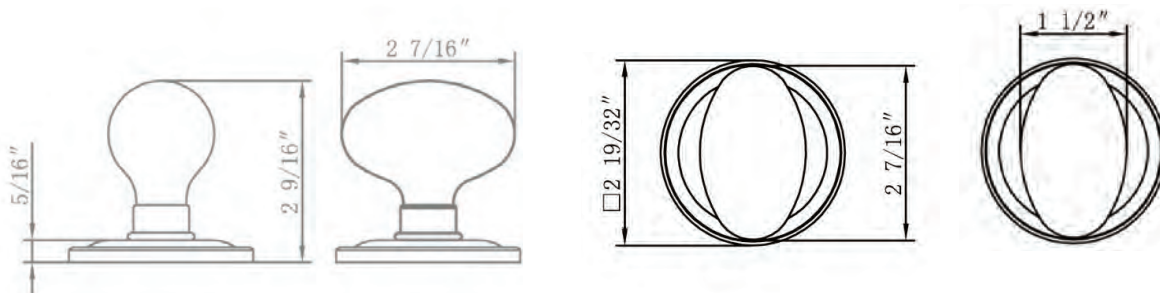

Function	Finish	CTN Qty	Item No.	List Price
Passage	Oil Rubbed Bronze (US10B)	12	BV335002	$114
	Satin Nickel (US15)	12	BV335001	$114
Privacy	Oil Rubbed Bronze (US10B)	12	BV335012	$114
	Satin Nickel (US15)	12	BV335011	$114
Dummy	Oil Rubbed Bronze (US10B)	12	BV335022	$57
	Satin Nickel (US15)	12	BV335021	$57