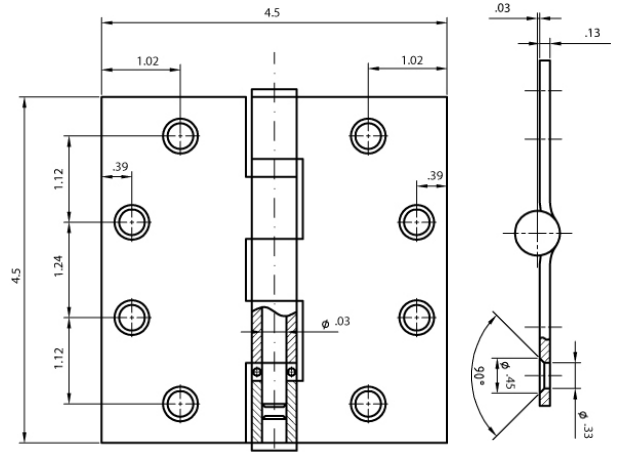

BALL BEARING 4 1/2" X 4 1/2" COMMERCIAL HINGE

SPECIFICATIONS

- #10 X 1/2" Machine screws (12-24NC) standard
- #10 x 1/4" Wood screws standard
- Gauge 0.134" Steel
- Box packed 1.5 pair (3 pcs) per box
  15 Pair / CTN, 34 Lbs
- Priced per pair (2 Hinges)
- Base Metal is Steel or Stainless Steel