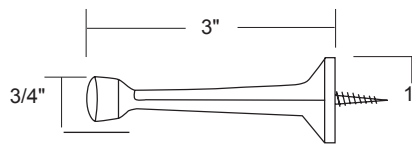

HD RIGID DOOR STOP

Base Metal: Zinc

	Description	Finish	Item No.	List Price	CTN QTY	WT/CTN
	H.D. Rigid Door Stop 3"	US3	402150	$2	100	12 lb
	H.D. Rigid Door Stop 3"	US26	402170	$2	100	12 lb
	H.D. Rigid Door Stop 3" w/ Black Tips	US15A	402185	$2	100	12 lb
	H.D. Rigid Door Stop 3"	US15	402190	$2	100	12 lb
	H.D. Rigid Door Stop 3" w/ Black Tips	US10B	402175	$2	100	12 lb
	H.D. Rigid Door Stop 3" w/ Black Tips	US19	402195	$2	100	12 lb
	920 Solid Brass Door Stop US15	US15	BV920001	$16	100	12 lb
	920 Solid Brass Door Stop US10B	US10B	BV920002	$16	100	12 lb
	920 Solid Brass Door Stop US26	US26	BV920003	$16	100	12 lb