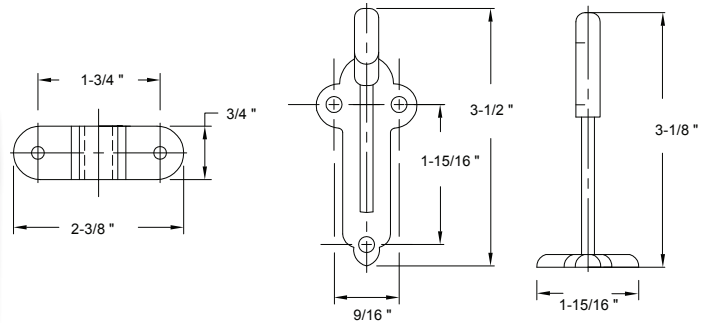

3 1/2" H.D. HANDRAIL BRACKET

Base Metal: Zinc

	Description	Finish	Item No.	List Price	CTN QTY	WT/ CTN
	3 1/2" Heavy Duty Hand Rail Bracket	US3	406152	$6	100	17 lb
	3 1/2" Heavy Duty Hand Rail Bracket	US15	406159	$6	100	17 lb
	3 1/2" Heavy Duty Hand Rail Bracket	US10B	406150	$6	100	17 lb
	3 1/2" Heavy Duty Hand Rail Bracket	US19	406154	$6	100	17 lb