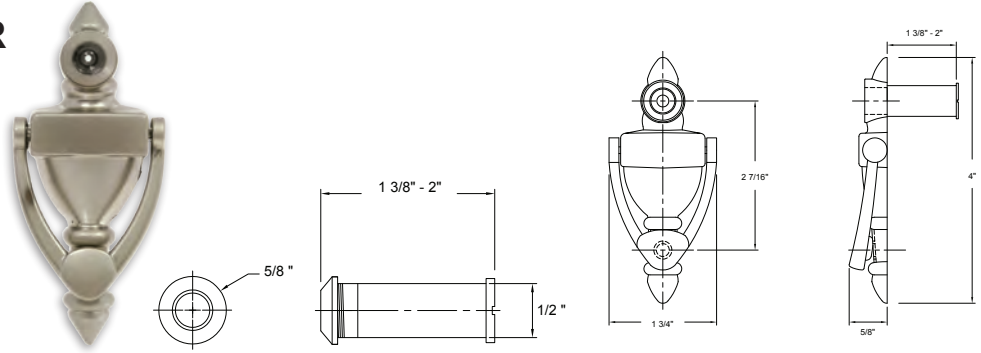

DELANEY® TRIM HARDWARE

4" DOOR KNOCKER W/ 160° VIEWER

Shown in Satin Nickel

Base Metal: Brass

	Description	Finish	Item No.	List Price	CTN QTY	WT/ CTN
	4" Door Knocker w/ 160° Viewer	US15	400410	$13	10	2 lb
	4" Door Knocker w/ 160° Viewer	US10B	400210	$13	10	2 lb
	4" Door Knocker w/ 160° Viewer	US19	400310	$13	10	2 lb
	4" Door Knocker w/ 160° UL Viewer	US15	400410UL	$16	10	2 lb
	4" Door Knocker w/ 160° UL Viewer	US19	400310UL	$16	10	2 lb