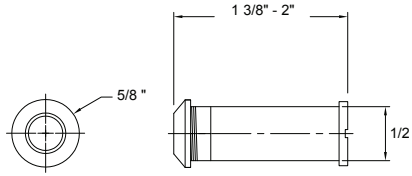

160° SOLID BRASS VIEWER

Base Metal: Brass

1/2" Installation Hole

	Description	Finish	Item No.	List Price	CTN QTY	WT/CTN
	Solid Brass Viewer 160°	US19	400129	$6	25	1 lb
	Solid Brass Viewer 160°	US15	400139	$6	25	1 lb