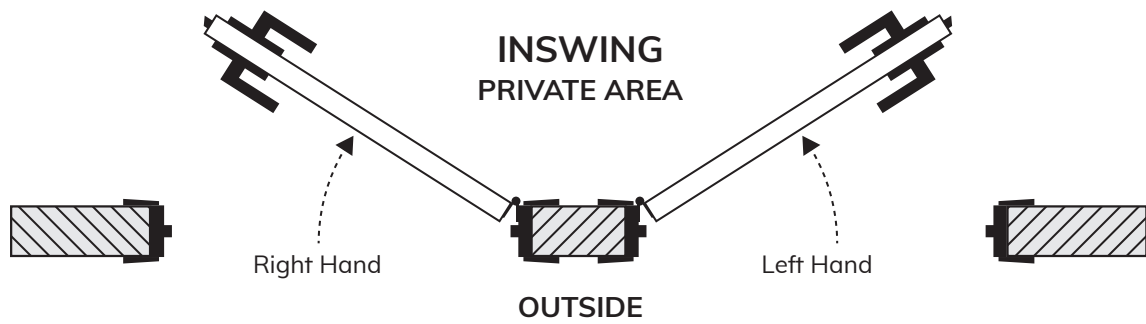

Standing OUTSIDE the private area, regardless of whether the door swings towards you or away from you, if the Hinges are on the left, order a Left Hand (LH) lock. Likewise, if the Hinges are on the right, order a Right Hand (RH) lock.