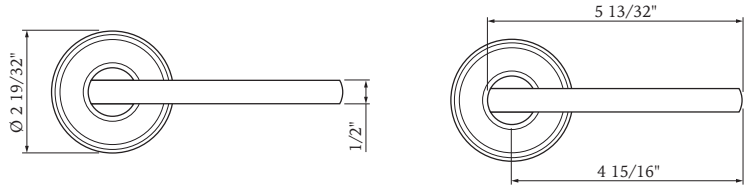

Function	Finish	CTN Qty	Item No.	List Price
Passage	Oil Rubbed Bronze (US10B)	12	BV333002	$111
	Satin Nickel (US15)	12	BV333001	$111
	Black (US19)	12	BV333004	$111
Privacy	Oil Rubbed Bronze (US10B)	12	BV333012	$111
	Satin Nickel (US15)	12	BV333011	$111
	Black (US19)	12	BV333014	$111
Dummy	Oil Rubbed Bronze (US10B)	12	BV333022	$65
	Satin Nickel (US15)	12	BV333021	$65
	Black (US19)	12	BV333024	$65