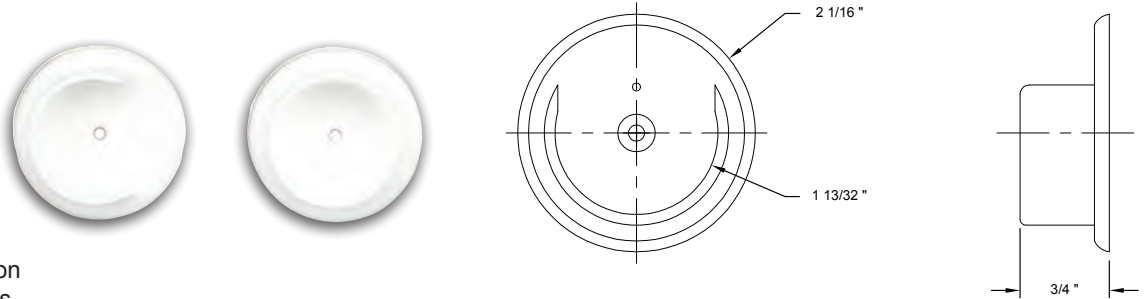

PLASTIC CLOSET POLE SOCKET

Base Material: Nylon
Comes wiith screws

	Description	Finish	Item No.	List Price	CTN QTY	WT/ CTN
	Plastic Closet Pole Socket (White)	US1	407400	$1	25 Pair	5 lb