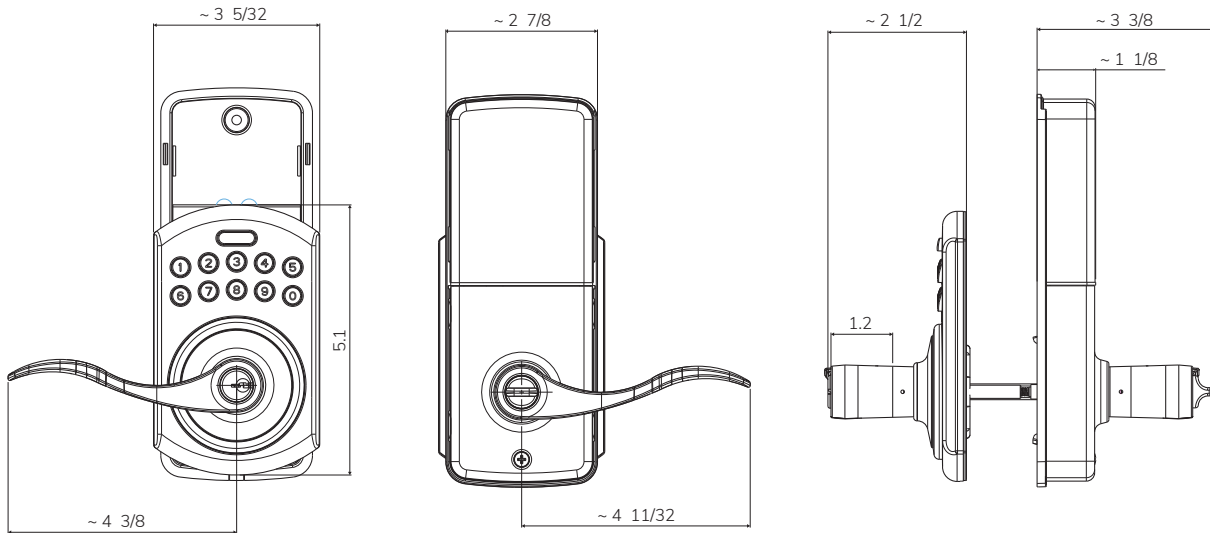

DELANEY® ELECTRONIC LOCKS

Door Prep	Cross bore: 2-1/8" Edge bore: 1" Latch face: 1" x 2-1/4"	Dimensions	Interior Unit: 7-1/2" x 2-7/8" x 1-3/4" (H x W x D) Exterior Unit: 5-1/8" x 3-1/8"
Backset	Fits 2-3/8" and 2-3/4"	Power	6V - 4 AA Batteries, Not Included. (Estimated battery life, 1-year)
Strike	9103	Door Thickness	1-3/8" ~ 2" door
Throwbolt	1/2"	Passcode	4 to ten digits, Maximum of 6 Passcodes supported
Cylinder	KW1 5-pin cylinder Standard. SC1 optional Packed KD	Feature	Panic Proof Reversible

LP250 ELECTRONIC KEYPAD LEVERLOCK

Shown in Tuscany Bronze

Model	Function	WT/CTN	CTN QTY	US12P Tuscany Bronze	
LP250	Electronic Deadbolt w/Logan Lever	20 lb	6 Pcs	Item No.	311805
				List Price	$280