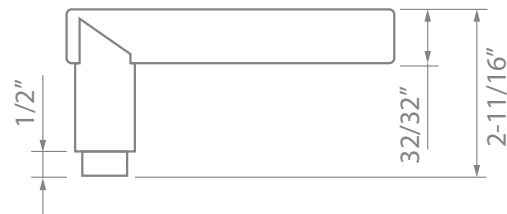

943 RALEIGH LEVER