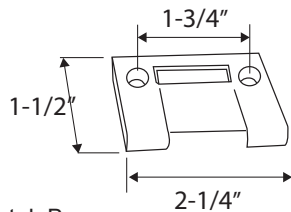

HEAVY DUTY BRASS JUMBO ROLLER CATCH

Base Metal: Brass

	Description	Finish	Item No.	List Price	CTN QTY	WT/CTN
	Heavy Duty Jumbo Roller Catch	US26D	420706	$39	15	8 lb
	Heavy Duty Jumbo Roller Catch	US10B	420710	$39	15	8 lb