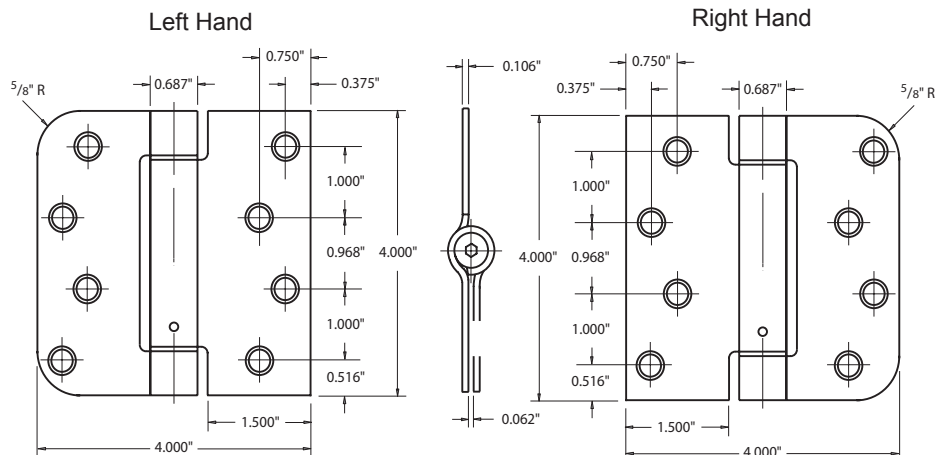

4" X 4" 5/8R x SQ SPRING HINGE FOR CASTLEGATE

SPECIFICATIONS

- #10 X 1/2" machine screw (10-24NC) standard (8 pcs)
- #10 x 3/4" wood screw standard (16 pcs)
- Box Pack: 1Pair (2 pcs) per box.
  50 Pair / CTN, 28 Lbs
- Gauge: 0.106" Steel
- Specify LH or RH
- Priced & sold by the pair (2 Hinges)

LISTED Base Metal: Steel

Description	Radius	US26D	
		Dull Chrome	
4" x 4" Spring Hinge for Castlegate	5/8" x SQ	Item No.	SP4056R / SP4056L
		List Price	$30/ $30