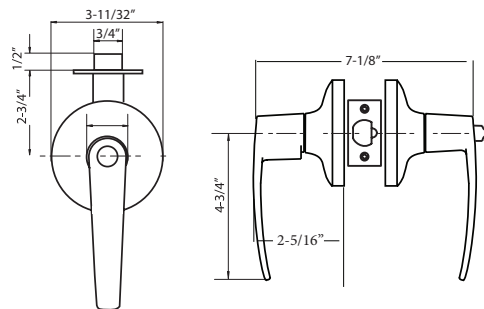

E SERIES - MD STYLE GRADE 2 CYLINDRICAL LEVER

Model	Function	WT/LB	CTN QTY		US26D Dull Chrome	US19 Black
					Item No.	Item No.
500-EV	Entrance	29 lb	6 Pcs	Item No.	3M5002	3M5009
				List Price	$125	$125
504-EV	Storeroom	29 lb	6 Pcs	Item No.	3M5042	3M5049
				List Price	$125	$125
509-EV	Classroom	29 lb	6 Pcs	Item No.	3M5092	3M5099
				List Price	$138	$138
501-EV	Passage	26 lb	6 Pcs	Item No.	3M5012	3M5019
				List Price	$100	$100
502-EV	Privacy	26 lb	6 Pcs	Item No.	3M5022	3M5029
				List Price	$103	$103
515-EV	Dummy	18 lb	6 Pcs	Item No.	3M5052	3M5059
				List Price	$50	$50

DELANEY® COMMERCIAL LEVERSETS