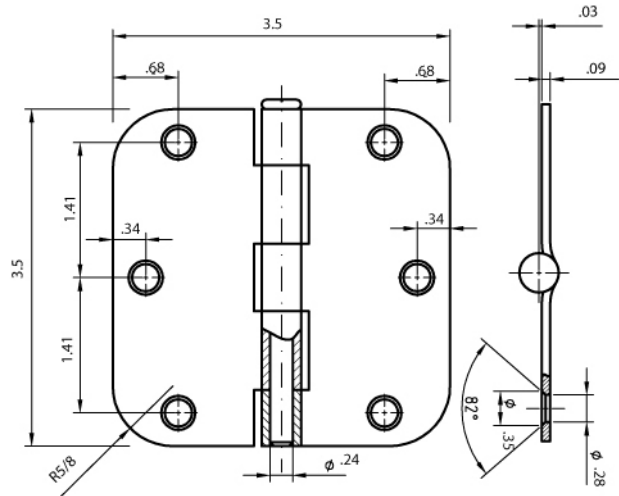

3 1/2" X 3 1/2" BULK RESIDENTIAL HINGES INTERIOR

SPECIFICATIONS

- #9 X 3/4" wood screws supplied
- #9 x 1" wood screws additional
- #9 x 2" wood screws additional
- Gauge 0.087" Steel
- Bulk packaged 50 pair / CTN, 45 lbs.
- Priced and sold by the pair (2 Hinges)