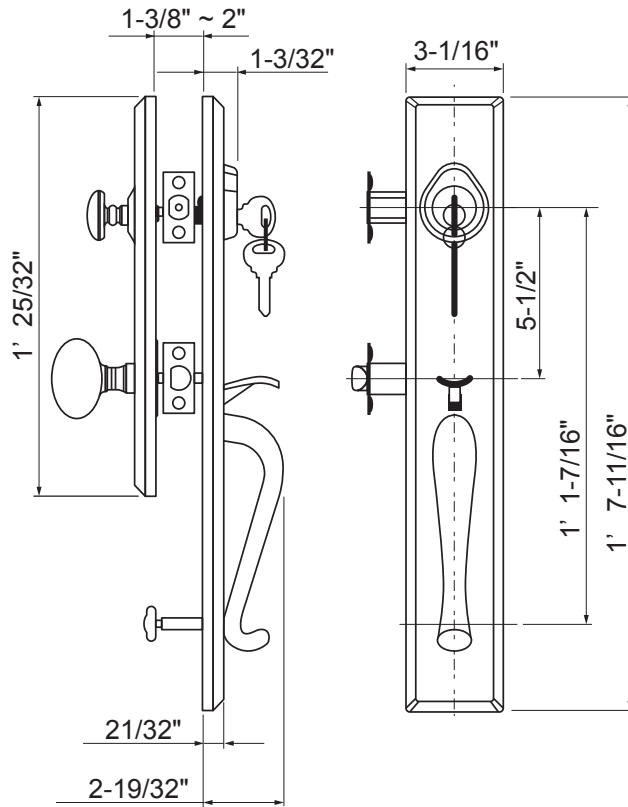

CORDOBA

Shown in Aged Black

*Split Finish Available -
Handlesets Only

Model	Function	WT/CTN	CTN QTY	ABR Aged Bronze		ABK Aged Black	
				Item No.	List Price	Item No.	List Price
600-CD	Single Cylinder	29 lb	2 Pcs	660500	$522	660509	$522
605-CD	Dummy	29 lb	2 Pcs	661500	$517	661509	$517