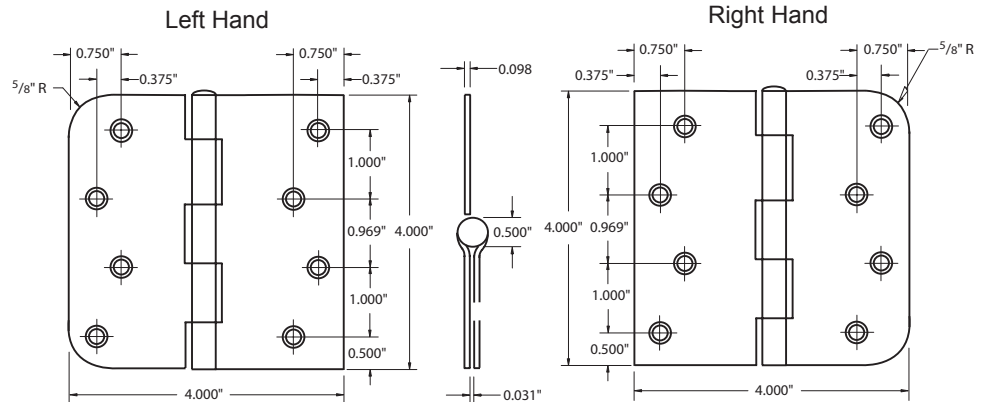

### SPECIFICATIONS

- #10 X 1/2" machine screw (10-24NC) standard (8 pcs).
- #10 x 3/4" wood screw standard (16 pcs)
- Gauge 0.106" Steel
- Bulk packaged 50 Pair / CTN, 50 lbs
- Specify LH or RH
- Priced & sold by the pair (2 Hinges)