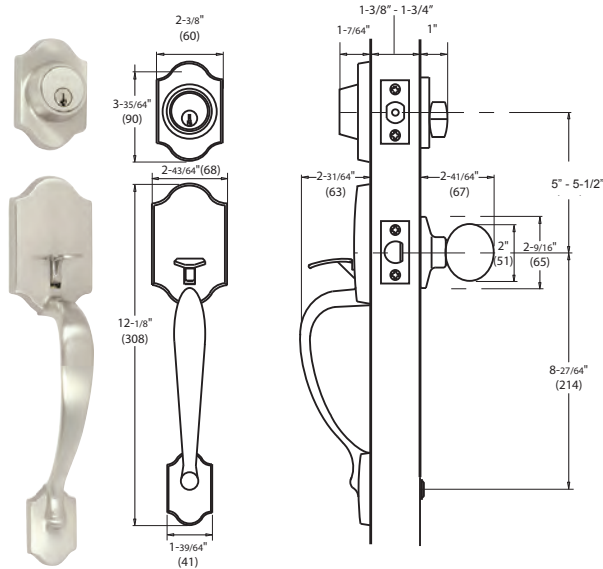

WICKLOW

Shown in Satin Nickel

BOX PACK

Model	Function	WT/ CTN	CTN QTY	US15 Satin Nickel
400-WI	Single Cylinder	33 lbs	10 Pcs	Item No. D40900
				List Price $187
405-WI	Dummy	33 lbs	10 Pcs	Item No. D40901
				List Price $184