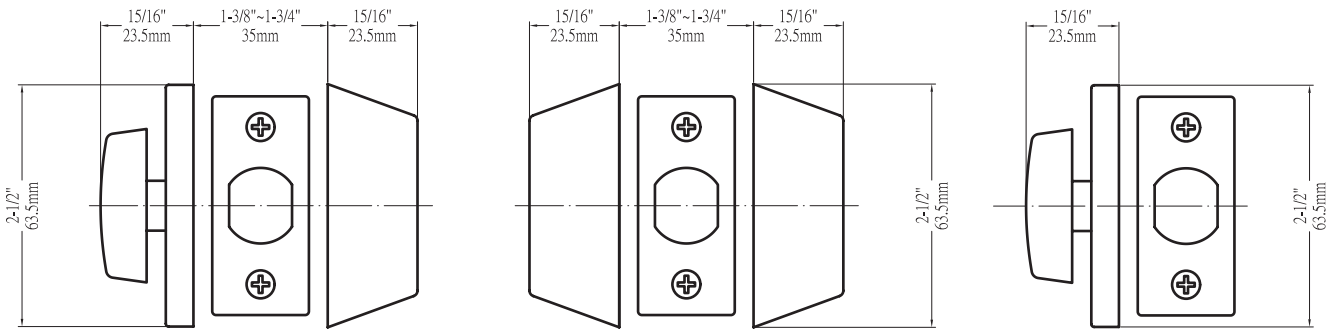

CALLAN® DEADBOLTS

Specifications

Door Prep	Cross bore: 2-1/8" Edge bore: 1" Latch face: 1" x 2-1/4"	Latches	Deadbolt: 2-3/8" & 2-3/4" adjustable (9092) Faceplate: 1" x 2-1/4" round corner Bolt: 1" throw with hardened steel rod
Backset	200S / 210S: Fits 2-3/8" and 2-3/4" 205S: Fixed 2-3/8"	Strikes	2-1/4" full lip round corner (9113 & 9117)
Door Thickness	1-3/8" ~ 1-3/4" door standard 2-1/4" Ext. Kit available	Wood Screws	Combination screws that suit both wood or metal door mounting
Cylinder	KW1 5-pin standard. SC1 5-pin optional deadbolts packed KA5		

DEADBOLT

Single Cylinder (200)