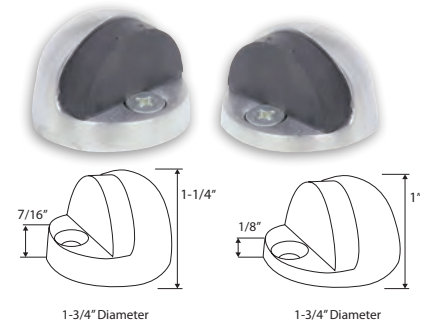

## DOMESTOP

Base Metal: Zinc

Description	Finish	Item No.	List Price	CTN QTY	WT/CTN
Dome Stop Low Profile (1/8" Clearance)	US26D	412614	\$7	25	10 lb
Dome Stop Low Profile (1/8" Clearance)	US10B	412615	\$7	25	10 lb
Dome Stop High Profile (7/16" Clearance)	US26D	402604	\$8	25	12 lb
Dome Stop High Profile (7/16" Clearance)	US10B	402605	\$8	25	12 lb