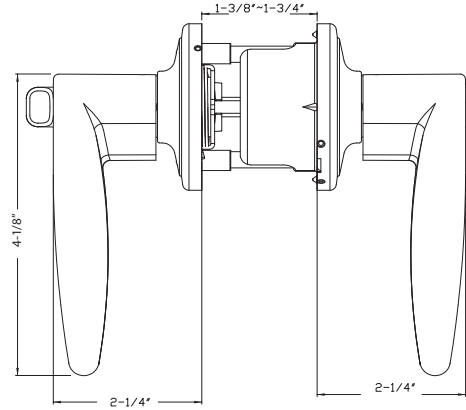

MIRCET

Shown in Satin Nickel

VISUAL BOX PACK

Model	Function	WT/CTN	CTN QTY		US15 Satin Nickel	US19 Black
500TT-MC-G2	Entrance	24 lb	12 Pcs	Item No.	320620	320629
				List Price	$76	$76
501TT-MC-G2	Passage	22 lb	12 Pcs	Item No.	324620	324629
				List Price	$59	$59
502TT-MC-G2	Privacy	22 lb	12 Pcs	Item No.	322620	322629
				List Price	$60	$60
515TT-MC-G2	Dummy (Pair)	21 lb	12 Pair	Item No.	325620	325629
				List Price	$56	$56