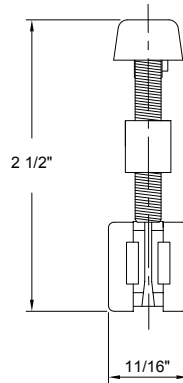

HALF LEAF HINGE PIN DOOR STOP

Base Metal: Zinc

	Description	Finish	Item No.	List Price	CTN QTY	WT/CTN
	Half Leaf Hinge Pin Door Stop	US15	402452	$3	100	13 lb
	Half Leaf Hinge Pin Door Stop w/ Black Tips	US10B	402459	$3	100	13 lb
	Half Leaf Hinge Pin Door Stop	US19	402454	$3	100	13 lb