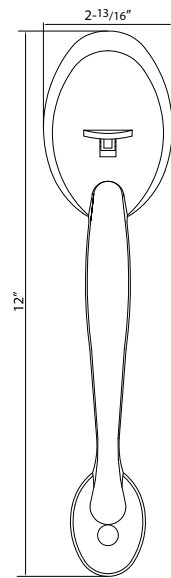

CALLAN® ENTRANCE HANDLESETS

Specifications

Door Prep	Deadbolt cross bore: 2-1/8" Handleset cross bore: 2-1/8" Edge bore: 1" Latch face: 1" x 2-1/4" Mounting bore distance (center to center): 5-1/2" recommended	Latches	Deadbolt: 2-3/8" & 2-3/4" adjustable (C9092 R/S) Faceplate: 1" x 2-1/4" round corner Bolt: 1" throw with hardened steel rod Handle: 2-3/8" and 2-3/4" adjustable (C9074 R/S) Faceplate: 1" x 2-1/4" round corner
Backset	Fits 2-3/8" and 2-3/4"	Strikes	Deadbolt: 2-1/4" Rd. & Sq. corner (9118 R/S) 1 1/8" X 2 3/4" Thumbpiece: 2-1/4" full lip Rd. & Sq. corner (9103 & 9102). Includes Reinforcement Plate
Door Thickness	1-3/8" ~ 1-3/4" door standard 2-1/4" Ext. Kits available	Wood Screws	Combination screws that suit both wood or metal door mounting. Includes 3" Security Screws
Cylinder	SC1 5-pin standard; KW1 5-pin optional Handlesets packed KD	Door Handing	Specify handing when ordering lever as interior option

CANDLER GRADE 2

Shown in Oil Rubbed Bronze Edged

BOX PACK

Model	Function	WT/ CTN	CTN QTY	US10BE Edged Bronze	
400-CO-G2	Single Cylinder	38 lb	10 Pcs	Item No.	G2KA4007
				List Price	$188
405-CO-G2	Dummy	36 lb	10 Pcs	Item No.	G2KA4057
				List Price	$183

VISUAL BOX PACK

Model	Function	WT/ CTN	CTN QTY	US19 Black	
SA-VB-400-CO	Single Cylinder	38 lb	10 Pcs	Item No.	VBG2KA4004
				List Price	$188