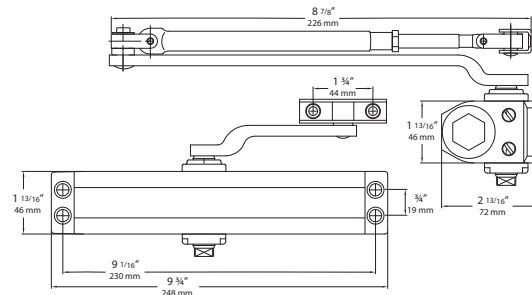

## 4400 SERIES

Power Size 1-4

UL LISTED

**10 YEAR**  
WARRANTY

Model	WT/CTN	QTY/CTN	Duro Bronze	Aluminum	
4400 Series Door Closer with Standard Full Cover	62 lb	10 Pcs	Item No.	604411	604410
			List Price	\$118	\$118