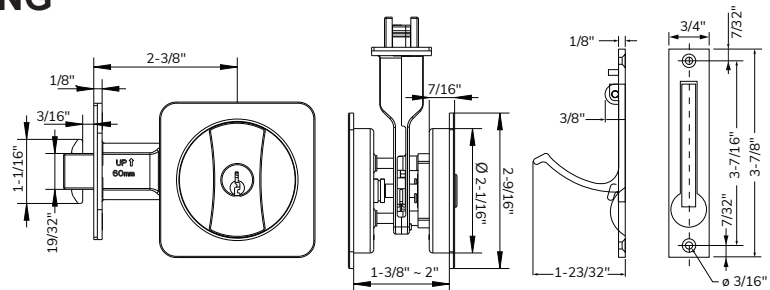

Function	WT/LB	CTN QTY		US15 Satin Nickel	US26 Polished Chrome	BLACK
Entrance	10 lb	20 Pcs	Item No.	370009	370006	370004
			List price	$61	$61	$61
Passage	10 lb	20 Pcs	Item No.	370209	370206	370204
			List price	$36	$36	$36
Privacy	10 lb	20 Pcs	Item No.	370109	370106	370104
			List Price	$60	$60	$60