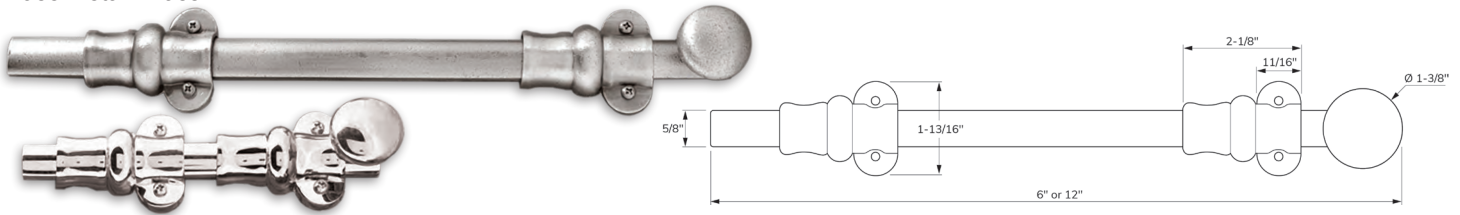

SOLID BRASS SURFACE BOLTS

Base Metal: Brass

Description	Finish	Item No.	List Price	CTN QTY	WT/CTN
762 Surface Bolt 12"	US15	BV760016	$77	48	15 lb
762 Surface Bolt 12"	US10B	BV760017	$77	48	15 lb
762 Surface Bolt 12"	US26	BV760021	$77	48	15 lb
766 Surface Bolt 6"	US15	BV760011	$62	76	15 lb
766 Surface Bolt 6"	US10B	BV760012	$62	76	15 lb
766 Surface Bolt 6"	US26	BV760020	$62	76	15 lb