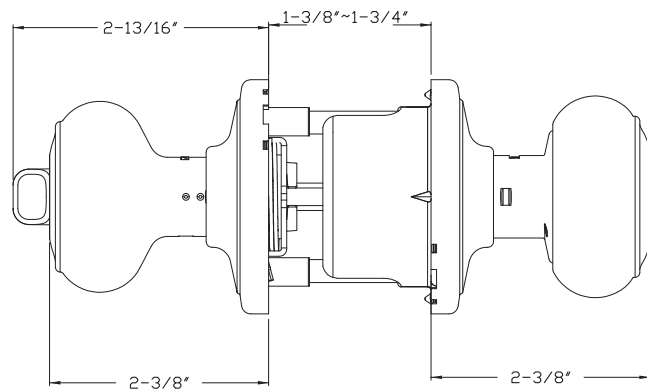

ORLYN

Shown in Satin Nickel

VISUAL BOX PACK

Model	Function	WT/CTN	CTN QTY		US15 Satin Nickel	US12P Tuscany Bronze
100TT-OR-G2	Entrance	24 lb	12 Pcs	Item No.	311422	311427
				List Price	$55	$55
101TT-OR-G2	Passage	22 lb	12 Pcs	Item No.	314422	314427
				List Price	$43	$43
102TT-OR-G2	Privacy	22 lb	12 Pcs	Item No.	312422	312427
				List Price	$44	$44
115TT-OR-G2	Dummy (Pair)	21 lb	12 Pair	Item No.	315422	315427
				List Price	$40	$40