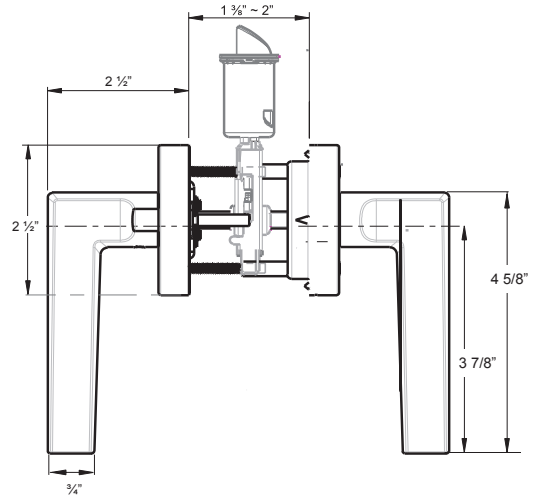

VIDA

Round Trim

Shown in Satin Nickel

ADA Compliant
Panic Proof Function

BOX PACK

Model	Function	WT/LB	CTN QTY		US15 Satin Nickel	US26 Polished Chrome	US19 Black
501-VI Round	Passage	23 lb	10 Pcs	Item No.	351511	351516	351519
				List Price	$54	$54	$54
502-VI Round	Privacy (Panic Proof)	24 lb	10 Pcs	Item No.	351521	351526	351529
				List Price	$58	$58	$58
515-VI Round	Dummy	24 lb	20 Pcs	Item No.	351551	351556	351559
				List Price	$25	$25	$25