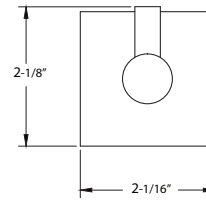

## 1100 SERIES-DENALI SQUARE CONTEMPORARY

Shown in Satin Nickel

Trim Size:

Towel Ring

Euro Paper Holder

Paper Holder

Towel Bar Set

Single Robe Hook