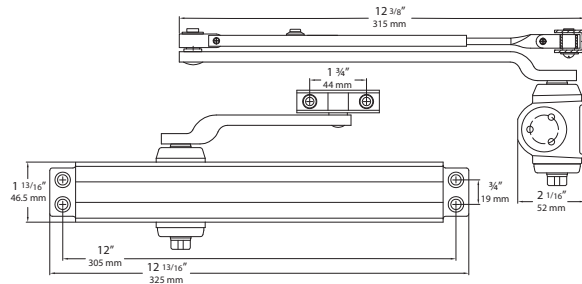

6000 / 6000-DA SERIES

Power Size 1-6

UL LISTED

10 YEAR
WARRANTY

Model	WT/CTN	QTY/CTN	Duro Bronze	Aluminum	US19 Black	
6000 Series Door Closer with Standard Full Cover	44 lb	4 Pcs	Item No.	606711	606710	606719
			List Price	$144	$144	$144
6000 Series Door Closer with Delay Action (DA) & Standard Full Cover	44 lb	4 Pcs	Item No.	606741	606740	—
			List Price	$155	$155