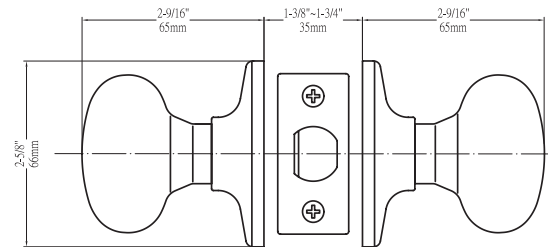

CALLAN® KNOBS

FAIRFIELD continued VISUAL PACK

Model	Function	WT/ LB	CTN QTY		US15 Satin Nickel	US10BE Edged Bronze	US19 Black
VP-100T-FD	Entrance	27 lb	20 Pcs	Item No.	VPKR1001	VPKR1007	VPKR1004
				List Price	$32	$32	$32
VP-101T-FD	Passage	23 lb	20 Pcs	Item No.	VPKR1011	VPKR1017	VPKR1014
				List Price	$27	$27	$27
VP-102T-FD	Privacy	24 lb	20 Pcs	Item No.	VPKR1021	VPKR1027	VPKR1024
				List Price	$29	$29	$29
VP-115T-FD	Dummy (Pair)	13 lb	20 Pair	Item No.	VPKR1051	VPKR1057	VPKR1054
				List Price	$25	$25	$25
VP-300T-FD	Combo	27 lb	10 Pcs	Item No.	VPKR3001	—	—
				List Price	$58		

SAXON

Shown in Satin Nickel

BOX PACK

Model	Function	WT/ LB	CTN QTY		US3 Bright Brass	US15 Satin Nickel	US15A Antique Nickel	US5 Antique Brass	US26 Polished Chrome	US10B Oil Rubbed Bronze	US10BE Edged Bronze	US19 Black	AS Antique Silver	
100T-SA	Entrance	27 lb	20 Pcs	Item No.	KS1003	KS1001	KS1008	KS1005	KS1006	KS1000	KS1007	KS1004	KS1002	
				List Price	$33	$33	$33	$33	$33	$33	$33	$33	$33	$33
101T-SA	Passage	22 lb	20 Pcs	Item No.	KS1013	KS1011	KS1018	KS1015	KS1016	KS1010	KS1017	KS1014	KS1012	
				List Price	$29	$29	$29	$29	$29	$29	$29	$29	$29	$29
102T-SA	Privacy	22 lb	20 Pcs	Item No.	KS1023	KS1021	KS1028	KS1025	KS1026	KS1020	KS1027	KS1024	KS1022	
				List Price	$30	$30	$30	$30	$30	$30	$30	$30	$30	$30
115-SA	Dummy	9 lb	20 Pcs	Item No.	KS1053	KS1051	KS1058	KS1055	KS1056	KS1050	KS1057	KS1054	KS1052	
				List Price	$13	$13	$13	$13	$13	$13	$13	$13	$13	$13
300T-SA	Combo	54 lb	20 Pcs	Item No.	KS3003	KS3001	—	—	—	KS3000	KS3007	KS3004	—	
				List Price	$60	$60				$60	$60	$60		

VISUAL PACK

Model	Function	WT/ LB	CTN QTY		US3 Bright Brass	US15 Satin Nickel	US10BE Edged Bronze	US19 Black
VP-100T-SA	Entrance	27 lb	20 Pcs	Item No.	VPKS1003	VPKS1001	VPKS1007	VPKS1004
				List Price	$34	$34	$34	$34
VP-101T-SA	Passage	22 lb	20 Pcs	Item No.	VPKS1013	VPKS1011	VPKS1017	VPKS1014
				List Price	$24	$24	$24	$24
VP-102T-SA	Privacy	23 lb	20 Pcs	Item No.	VPKS1023	VPKS1021	VPKS1027	VPKS1024
				List Price	$25	$25	$25	$25
VP-115T-SA	Dummy (Pair)	13 lb	20 Pair	Item No.	VPKS1053	VPKS1051	VPKS1057	VPKS1054
				List Price	$22	$22	$22	$22
VP-300T-SA	Combo	27 lb	10 Pcs	Item No.	—	VPKS3001	VPKS3007	—
				List Price		$63	$63