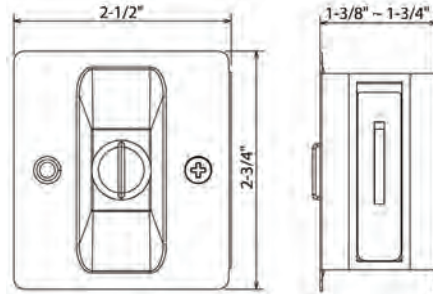

TRADITIONAL SQUARE SLIDING POCKET DOOR LOCKS

Shown in Satin Nickel
Requires Door Edge Prep

Passage Shown

Privacy Shown

Base Metal: Zinc

Function	WT/LB	CTN QTY		US15 Satin Nickel	US3 Polished Brass	US5 Antique Brass	US26 Polished Chrome	US15A Antique Nickel	US10B Oil Rubbed Bronze	US12P Tuscany Bronze	US19 Black	
Passage	5 lb	10 Pcs	Item No.	270209	270203	270205	270206	270207	270210	270211	270214	
			List Price	$16	$16	$16	$16	$16	$16	$16	$16	$16
Privacy	5 lb	10 Pcs	Item No.	270109	270103	270105	270106	270107	270110	270111	270114	
			List Price	$18	$18	$18	$18	$18	$18	$18	$18	$18