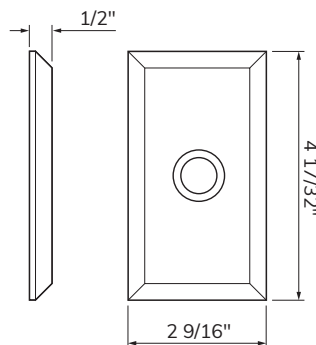

**G-1
RECTANGLE**