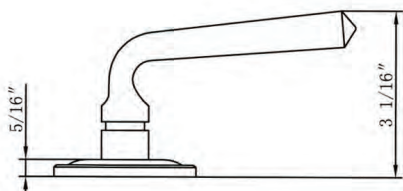

334SB HELEN LEVER

Shown in Satin Nickel
with Round Trim