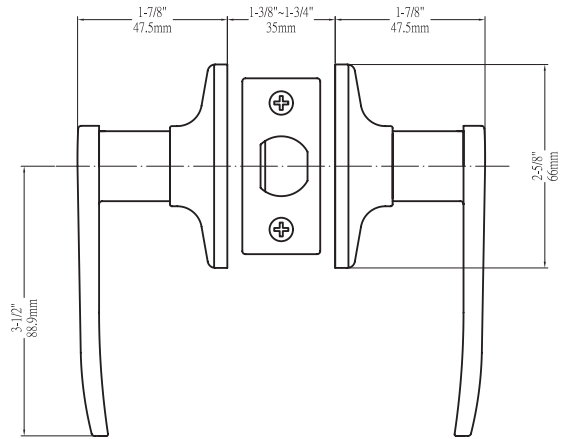

CALLAN® LEVERS

ASHEVILLE

Shown in Satin Nickel

BOX PACK

Model	Function	WT/ LB	CTN QTY	US15 Satin Nickel	
500T-AH	Entrance	35 lb	20 Pcs	Item No.	AH5101
				List Price	$45
501T-AH	Passage	23 lb	20 Pcs	Item No.	AH5011
				List Price	$35
502T-AH	Privacy	24 lb	20 Pcs	Item No.	AH5021
				List Price	$37
515-AH	Dummy	15 lb	20 Pcs	Item No.	AH5051
				List Price	$18