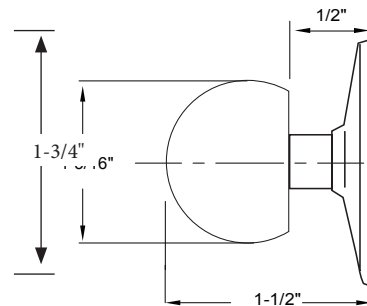

BI-FOLD DOOR KNOB with BACK PLATE

Base Metal: Zinc

	Description	Finish	Item No.	List Price	CTN QTY	WT/ CTN
	Bi-Fold Door Knob with Back Plate	US15	435102	$6	25	6 lb