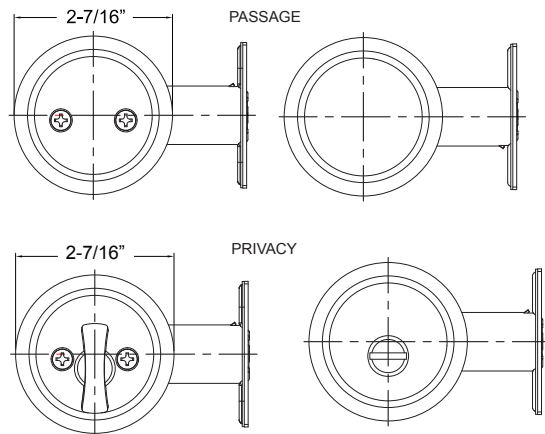

ROUND SLIDING POCKET DOOR LOCKS

Shown in Satin Nickel
Requires Standard Door Prep

Passage Shown

Base Metal: Zinc

Function	WT/LB	CTN QTY		US15 Satin Nickel	US10B Oil Rubbed Bronze	US26 Polished Chrome	BLACK
Passage	5 lb	10 Pcs	Item No.	442220	442227	442226	442224
			List Price	$33	$33	$33	$33
Privacy	5 lb	10 Pcs	Item No.	442420	442427	442426	442424
			List price	$35	$35	$35	$35