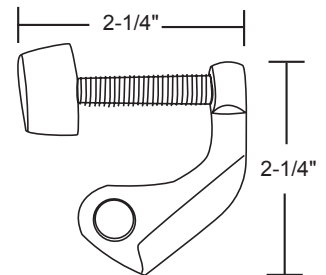

DOOR SAVER HINGE PIN DOOR STOP

DOOR SAVER

Base Metal: Zinc

Description	Finish	Item No.	List Price	CTN QTY	WT/CTN
Door Saver Hinge Pin Door Stop	US3	402200	$3	100	8 lb
Door Saver Hinge Pin Door Stop	US5	402201	$3	100	8 lb
Door Saver Hinge Pin Door Stop	US26	402202	$3	100	8 lb
Door Saver Hinge Pin Door Stop	US15A	402203	$3	100	8 lb
Door Saver Hinge Pin Door Stop	US15	402204	$3	100	8 lb
Door Saver Hinge Pin Door Stop	US10B	402199	$3	100	8 lb
Door Saver Hinge Pin Door Stop	US1	402198	$3	100	8 lb
Door Saver Hinge Pin Door Stop	US19	402196	$3	100	8 lb
Commercial Door Saver	US3	401220	$6	100	10 lb
Commercial Door Saver	US26	401202	$6	100	10 lb
Commercial Door Saver	US15	401204	$6	100	10 lb
Commercial Door Saver	US10B	401199	$6	100	10 lb