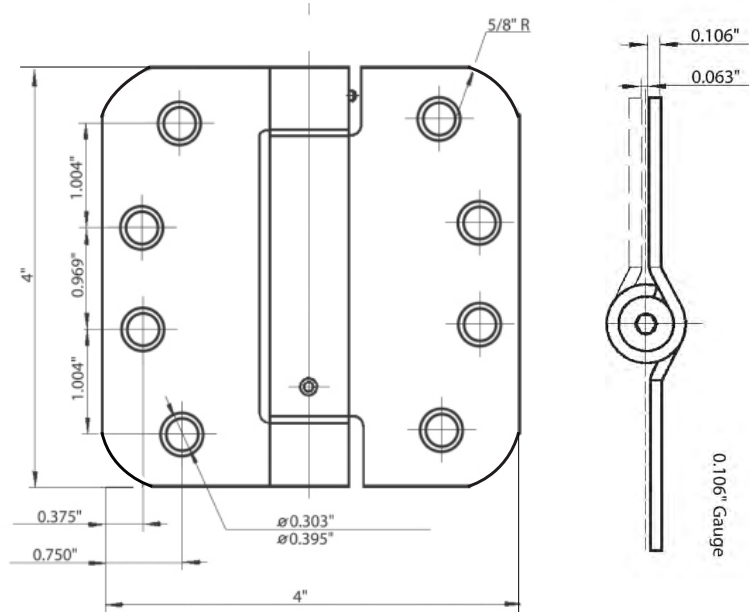

4" X 4" SPRING HINGES

SPECIFICATIONS

- #10 X 1/2" machine screw (10-24NC) standard
- #10 x 1" wood screw standard
- Box Pack: 1 Pair (2 pcs) per box
  20 Pair / CTN, 32 Lbs
- Gauge: 0.106" Steel
- Priced and sold by the pair (2 Hinges)