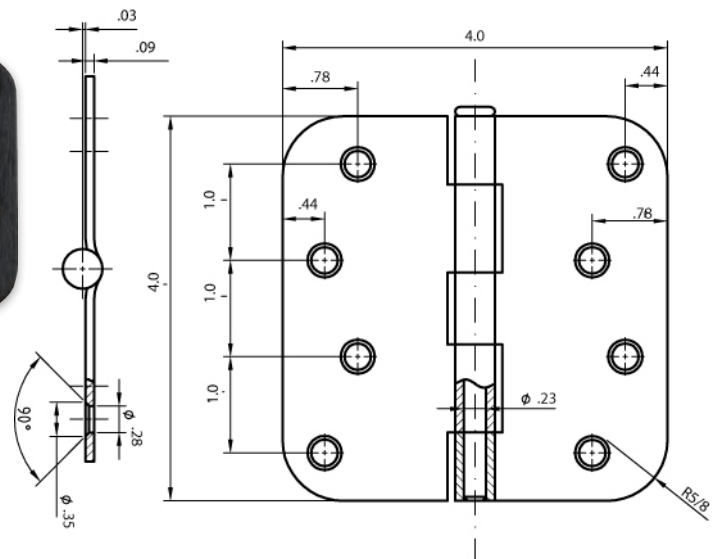

4" X 4" BULK RESIDENTIAL HINGES EXTERIOR

SPECIFICATIONS

- #9 X 1" wood screws supplied
- #9 x 3/4" wood screws additional
- #9 x 2" wood screws additional
- Gauge 0.087" Steel
- Bulk packaged 50 pair / CTN, 50 lbs
- Priced and sold by the pair (2 Hinges)