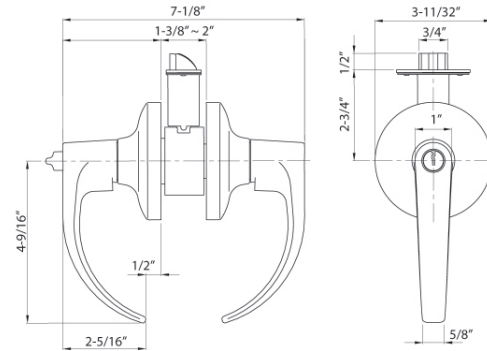

DELANEY® LEVERSETS

E SERIES - SD STYLE GRADE 2 CYLINDRICAL LEVER

Model	Function	WT/LB	CTN QTY		EV Series	EC Series - IC Core (Core not included)
					US26D Dull Chrome	US26D IC Core Dull Chrome
500-E	Entrance	29 lb	6 Pcs	Item No.	3S5002	3S5102
				List Price	$128	$128
504-E	Storeroom	29 lb	6 Pcs	Item No.	3S5042	3S5142
				List Price	$120	$120
509-E	Classroom	29 lb	6 Pcs	Item No.	3S5092	3S5192
				List Price	$135	$135
501-E	Passage	26 lb	6 Pcs	Item No.	3S5012	—
				List Price	$102	
502-E	Privacy	26 lb	6 Pcs	Item No.	3S5022	—
				List Price	$108	
515-E	Dummy	18 lb	12 Pcs	Item No.	3S5052	—
				List Price	$60