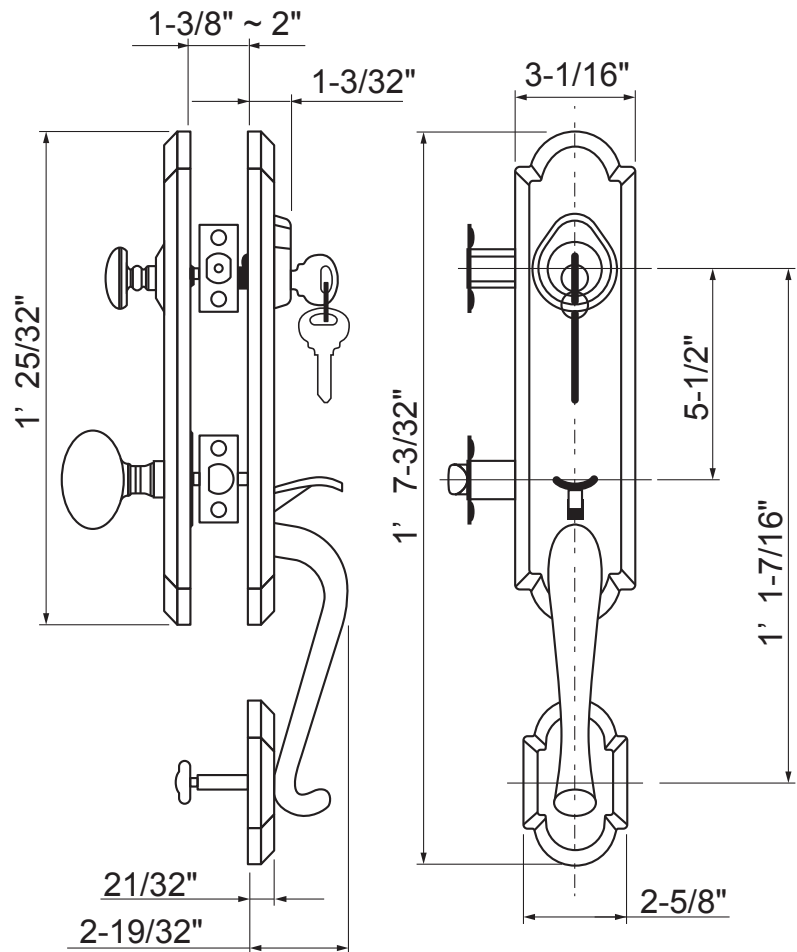

DELANEY® SANDCAST HANDLESETS

Specifications

Door Prep	Deadbolt cross bore: 2-1/8" Handleset cross bore: 2-1/8" Edge bore: 1" Latch Face: 1" x 2-1/4" Mounting (center to center) 5-1/2"	Latches	Deadbolt: 2-3/8 and 2-3/4 adjustable (9092) Faceplate: 1" x 2-1/4" round corner Bolt: Brass with hardened steel rod, full 1" throw Handle: 2-3/8" & 2-3/4" adjustable (9079R) Faceplate: 1" x 2-1/4" round corner Bolt: 1/2" Solid Brass throw
Backset	Fits 2-3/8" and 2-3/4"	Strikes	Deadbolt: Full lip round corner (9117 & 9113) Handle: Full lip round corner (9103)
Door Thickness	1-3/8" ~ 2" door standard, 2-1/4" Ext. Kit Available		
Cylinder	SC4 6-pin standard. KW1 5-Pin Optional. SC1 5-Pin Optional. Handlesets packed KD	Wood Screws	Combination screws that suit both wood or metal door mounting Includes 3" Security Screws
Interconnected	600-Single Cylinder Handleset only	Door Handing	Specify handing when ordering lever as Interior option

CASTILLE

Shown in Aged Bronze

*Split Finish Available -
Handlesets Only

Model	Function	WT/CTN	CTN QTY		ABR Aged Bronze	ABK Aged Black
600-CA	Single Cylinder	29 lb	2 Pcs	Item No.	660800	660809
				List Price	$522	$522
605-CA	Dummy	29 lb	2 Pcs	Item No.	661800	661809
				List Price	$517	$517

DELANEY® SANDCAST HANDLESETS