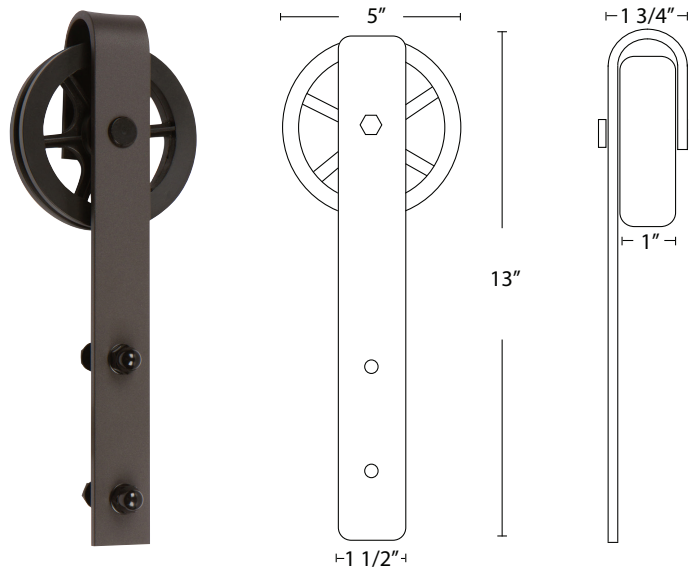

5000 SERIES Wagon Wheel

Shown in Black

Weight Limit:
330 lb per set

Description	WT/CTN	CTN QTY	US19 Black	
5000 Series 6ft Barn Door Hardware (Wagon Wheel)	18 lb	1	Item No.	BD5064
			List Price	$332
5000 Series 8ft Barn Door Hardware (Wagon Wheel)	18 lb	1	Item No.	BD5084
			List Price	$362