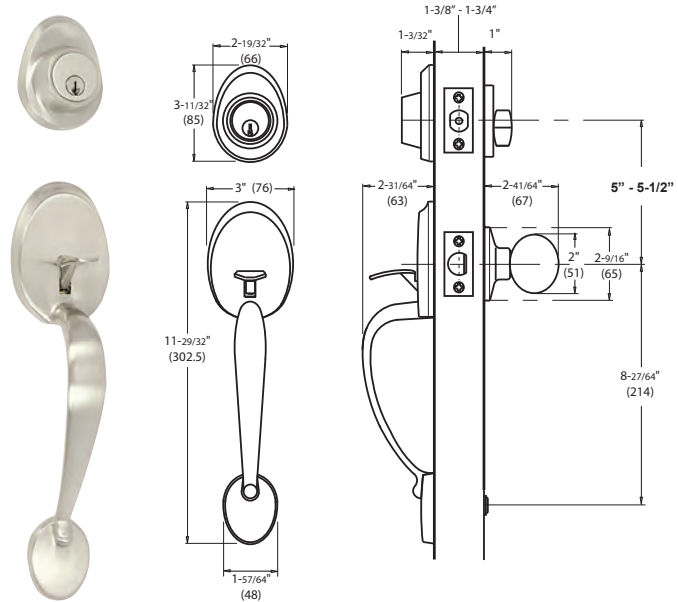

TRALEE

Shown in Satin Nickel

BOX PACK

Model	Function	WT/CTN	CTN QTY	US15 Satin Nickel	US12P Tuscany Bronze
400-TR	Single Cylinder	33 lbs	10 Pcs	Item No.	D40700
				List Price	$184
405-TR	Dummy	33 lbs	10 Pcs	Item No.	D40701
				List Price	$182