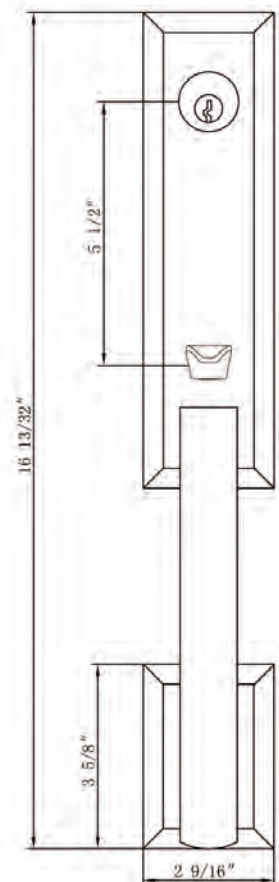

Function	Finish	CTN Qty	Item No.	List Price
Single Cylinder	Oil Rubbed Bronze (US10B)	2	BV971002939 (R/L)	$451
Single Cylinder	Satin Nickel (US15)	2	BV971001939 (R/L)	$451
Single Cylinder	Black (US19)	2	BV971005939 (R/L)	$451
Single Cylinder	Polished Chrome (US26)	2	BV971003939 (R/L)	$451