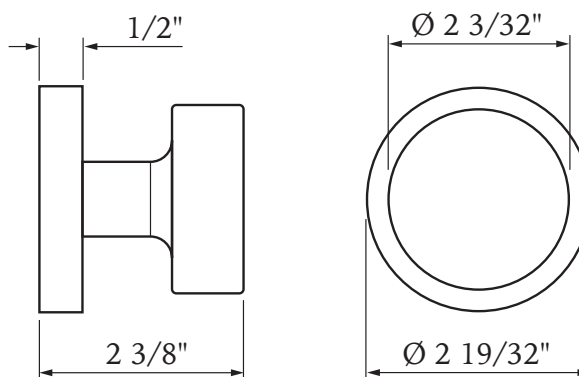

Function	Finish	CTN Qty	Item No.	List Price
Passage	Oil Rubbed Bronze (US10B)	12	BV347602	$143
	Satin Nickel (US15)	12	BV347601	$143
Privacy	Oil Rubbed Bronze (US10B)	12	BV347612	$143
	Satin Nickel (US15)	12	BV347611	$143
Dummy	Oil Rubbed Bronze (US10B)	12	BV347622	$72
	Satin Nickel (US15)	12	BV347621	$72