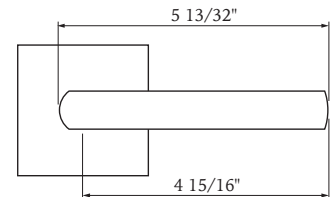

Function	Finish	CTN Qty	Item No.	List Price
Passage	Oil Rubbed Bronze (US10B)	12	BV333002	$143
	Satin Nickel (US15)	12	BV333001	$143
	Black (US19)	12	BV333004	$143
Privacy	Oil Rubbed Bronze (US10B)	12	BV333012	$143
	Satin Nickel (US15)	12	BV333011	$143
	Black (US19)	12	BV333014	$143
Dummy	Oil Rubbed Bronze (US10B)	12	BV333022	$72
	Satin Nickel (US15)	12	BV333021	$72
	Black (US19)	12	BV333024	$72