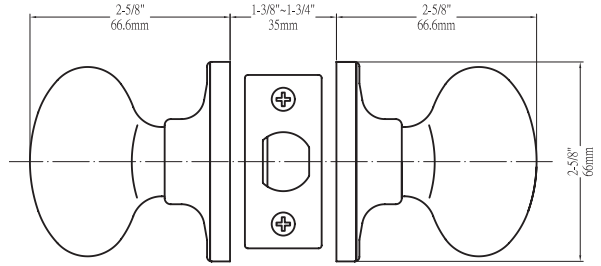

CALLAN® KNOBS

CARLYLE

Shown in Satin Nickel

BOX PACK

Model	Function	WT/ LB	CTN QTY		US15 Satin Nickel	US15A Antique Nickel	US10B Oil Rubbed Bronze	US10BE Edged Bronze	US19 Black	Antique Silver
100T-CA	Entrance	27 lb	20 Pcs	Item No.	KE1001	KE1008	KE1000	KE1007	KE1004	KE1002
				List Price	$36	$36	$36	$36	$36	$36
101T-CA	Passage	22 lb	20 Pcs	Item No.	KE1011	KE1018	KE1010	KE1017	KE1014	KE1012
				List Price	$32	$32	$32	$32	$32	$32
102T-CA	Privacy	22 lb	20 Pcs	Item No.	KE1021	KE1028	KE1020	KE1027	KE1024	KE1022
				List Price	$34	$34	$34	$34	$34	$34
115-CA	Dummy	9 lb	20 Pcs	Item No.	KE1051	KE1058	KE1050	KE1057	KE1054	KE1052
				List Price	$17	$17	$17	$17	$17	$17
300T-CA	Combo	54 lb	20 Pcs	Item No.	KE3001	—	KE3000	KE3007	KE3004	—
				List Price	$64		$64	$64	$64