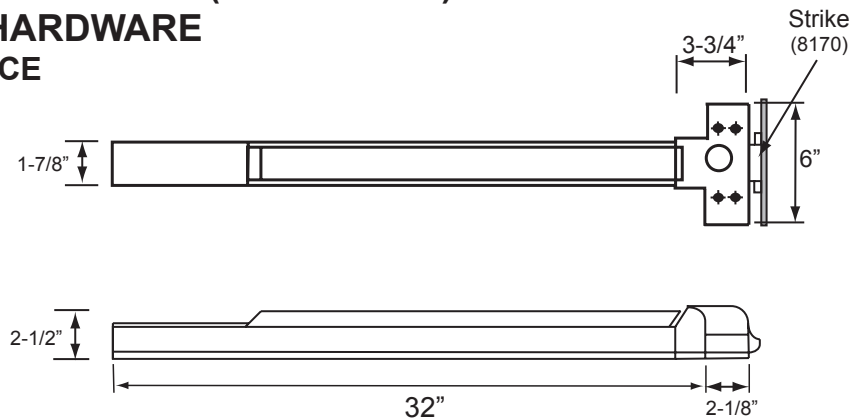

8000 SERIES / F8000 SERIES (FIRE RATED) GRADE 1 PANIC HARDWARE RIM TYPE EXIT DEVICE

Specifications

**10 YEAR
WARRANTY**

Applications	Offices, Schools, Hospitals, Apartments, Hotel/Motels & other Public Buildings	Mounting	Furnished standard with wood & machine screws Sex nuts and bolts (1346) optional.
Door Thickness	1-3/4" ~ 2" standard, 2-1/4" optional	Latchbolt	Zinc with 3/4" throw
Door Size	33" to 36". Bar can be easily field cut to size	Latchbolt Spring	Stainless Steel throughout
Stile Width	4-1/2" minimum stile width required	Guard Bolt	Stainless Steel
Chassis, End Cap & Rail Assembly	Painted Steel (Alum & Duro) or Stainless Steel (US32D)	Strike	8000 Series (Non-Rated) #8170 Steel Roller Strike 2-3/4" Backset Optional Strike #8070 for 2-3/8" Backset F8000 Series (Fire Rated) #8070 Steel Roller Strike — 2-3/4" or 2-3/8" Backset
UL Listed	Complies with UL 305 standards Listed for safety as Panic Hardware	Cover	Zinc Alloy
Rating	ANSI 156.3 Grade 1	Handing	Non Handed
Door Prep	Will cover stock hollow metal doors with 161 cutout		

8000 SERIES (NON-RATED)

Model	Description	WT/ CTN	QTY/ CTN	DURO	US19 BLACK	ALUMINUM	
8000-36	Rim Type Device for 36" Door	52 lb	6	Item No.	681302	681309	681300
				List Price	$230	$230	$230