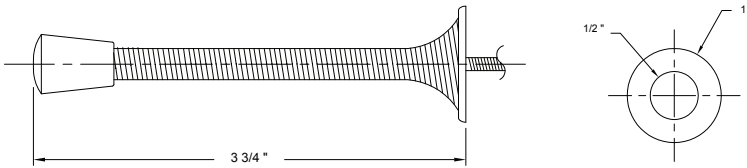

3-3/4" SPRING DOOR STOP

Base Metal: Zinc

	Description	Finish	Item No.	List Price	CTN QTY	WT/CTN
	Spring Door Stop 3 3/4"	US15	402118	$1	300	19 lb
	Spring Door Stop 3 3/4" w/ Black Tips	US15A	402113	$1	300	19 lb
	Spring Door Stop 3 3/4" w/ Black Tips	US10B	402108	$1	300	19 lb