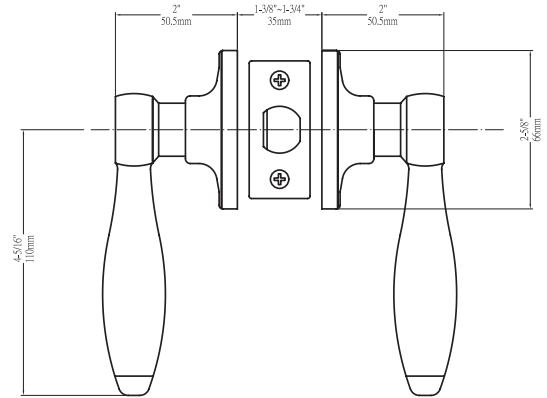

CALLAN® LEVERS

KENDALL

Shown in Satin Nickel

BOX PACK

Model	Function	WT/ LB	CTN QTY	US15 Satin Nickel		US10BE Edged Bronze	
				Item No.	List Price	Item No.	List Price
500T-KI	Entrance	35 lb	20 Pcs	Item No.	KI5101R	Item No.	KI5107R
				List Price	$43	List Price	$43
501T-KI	Passage	23 lb	20 Pcs	Item No.	KI5011R	Item No.	KI5017R
				List Price	$32	List Price	$32
502T-KI	Privacy	24 lb	20 Pcs	Item No.	KI5021R	Item No.	KI5027R
				List Price	$35	List Price	$35
515-KI	Dummy	15 lb	20 Pcs	Item No.	KI5051R	Item No.	KI5057R
				List Price	$18	List Price	$18
300T-KI	Combo	62 lb	20 Pcs	Item No.	KI3001R	Item No.	KI3007R
				List Price	$69	List Price	$69