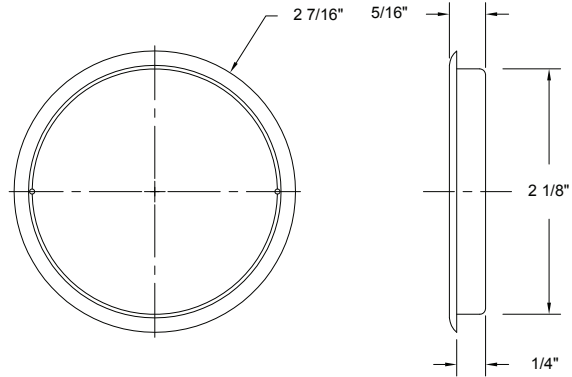

DRIVE-IN FINGER PULL

Base Metal: Zinc

	Description	Finish	Item No.	List Price	CTN QTY	WT/ CTN
	Drive-in Finger Pull 2-1/8" Diameter	US15	400515	$2	150	10 lb
	Drive-in Finger Pull 2-1/8" Diameter	US10B	400910	$2	150	10 lb