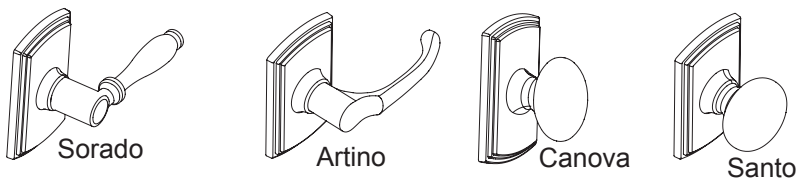

INTERIOR OPTIONS FOR VISCONTI

ACTIVE INTERIORS					DUMMY INTERIORS				
Style		US15 Satin Nickel	US10BE Edged Bronze	US19 Black	Style		US15 Satin Nickel	US10BE Edged Bronze	US19 Black
Sorodo Interior Plate (L/R)	Item No.	377101	377107	377104	Sorodo Interior Plate	Item No.	365101	365107	365104
	List Price	$43	$43	$43		List Price	$45	$45	$45
Artino w/ Interior Plate (L/R)	Item No.	377201	377207	377204	Artino Interior Plate	Item No.	365201	364207	365204
	List Price	$43	$43	$43		List Price	$42	$42	$42
Canova Interior Plate	Item No.	377501	377507	377504	Canova Interior Plate	Item No.	365501	365507	365504
	List Price	$43	$43	$43		List Price	$33	$33	$33
Santo Interior Plate	Item No.	377601	377607	377604	Santo Interior Plate	Item No.	365601	365607	365604
	List Price	$43	$43	$43		List Price	$33	$33	$33