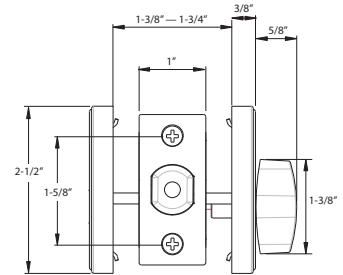

BOX PACK

Model	Function	WT/ LB	CTN QTY		US32D Stainless Steel	US15 Satin Nickel	US26 Polished Chrome	US19 Black	US12P Tuscany Bronze
200-B	Single Cylinder	27 lb	20 Pcs	Item No.	D31002	D31004	D31006	D31009	D31007
				List Price	$30	$30	$30	$30	$30
205-S	One-Sided (Half Bore)	15 lb	20 Pcs	Item No.	D35002	D35004	D35006	D35009	—
				List Price	$19	$19	$19	$19	
206-S	One-Sided (Full Bore)	15 lb	20 Pcs	Item No.	D36002	D36004	—	—	—
				List Price	$23	$23