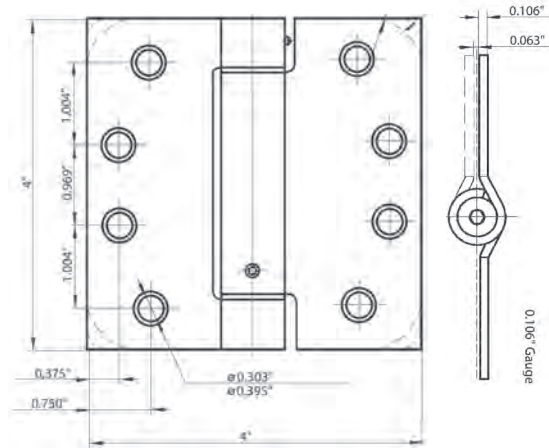

DELANEY® RESIDENTIAL HINGES

4" X 4" SPRING HINGES

SPECIFICATIONS

- #10 X 1/2" machine screw (10-24NC) standard.
- #10 x 1" wood screw standard.
- Box Pack: 1 Pair (2 pcs) per box.
  20 Pair / CTN, 32 Lbs
- Gauge: 0.106" Steel
- Priced and sold by the pair (2 Hinges)