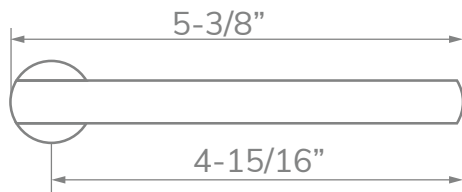

Bravura LEVERS

Specifications:

Door Prep	Cross bore: 2-1/8" Edge bore: 1" Latch Face: 1" x 2-1/4"	Latches	2-3/8" Standard and 2-3/4" Optional Faceplate: 1" x 2-1/4" round corner Bolt: 1/2" Solid Brass throw Drive-in or UL Available
Backset	2-3/8" Standard and 2-3/4" Optional	Strikes	Supplied with full lip round corner (9103) and square corner strikes (9102)
Door Thickness	1-3/8" ~ 2", 2-1/4" & 2-1/2" Extension Kits Available	Trim Size	2-5/8" diameter

LEVER DIMENSIONS

939 CHARLOTTE LEVER