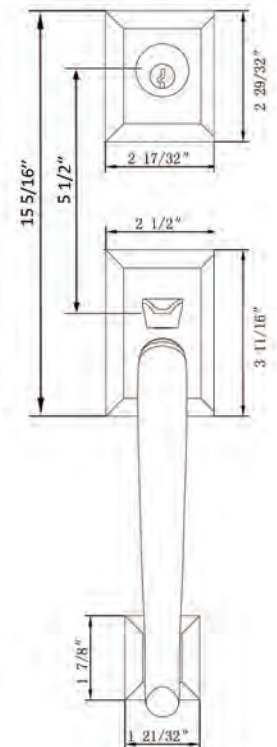

Function	Finish	CTN Qty	Item No.	List Price
Single Cylinder	Oil Rubbed Bronze (US10B)	2	BV913002939 (R/L)	$436
Single Cylinder	Satin Nickel (US15)	2	BV913001939 (R/L)	$436
Single Cylinder	Black (US19)	2	BV913004939 (R/L)	$436
Single Cylinder	Polished Chrome (US26)	2	BV913003939 (R/L)	$436