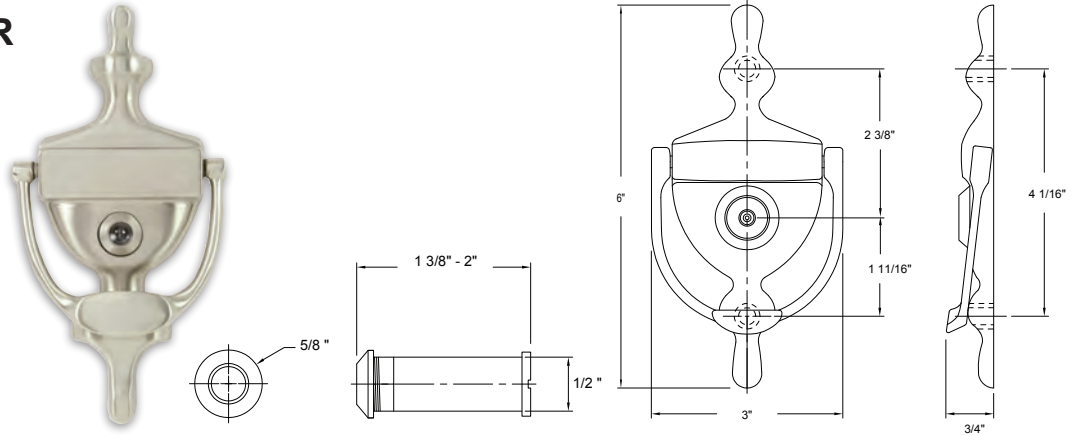

6" DOOR KNOCKER W/ 160° VIEWER

Shown in Satin Nickel

Base Metal: Brass

	Description	Finish	Item No.	List Price	CTN QTY	WT/ CTN
	6" Solid Brass Door Knocker w/ Viewer	US3	400145	$24	10	5 lb
	6" Solid Brass Door Knocker w/ Viewer	US15	400146	$24	10	5 lb
	6" Solid Brass Door Knocker w/ Viewer	US10B	400147	$24	10	5 lb