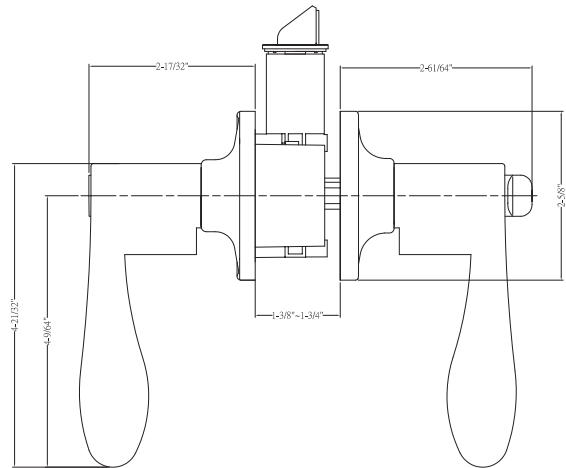

CALLAN® LEVERS GRADE 2

Specifications

Door Prep	Cross bore: 2-1/8" Edge bore: 1" Latch face: 1" x 2-1/4"	Latches	Entrance: 2-3/8" and 2-3/4" adjustable (C9060 R/S) Passage/Privacy: 2-3/8" and 2-3/4" adjustable (C9064 R/S) Faceplate: 1" x 2-1/4" Rd. and Sq. corner Bolt: 1/2" throw
Backset	Fits 2-3/8" and 2-3/4"	Strikes	1-3/4" x 2-1/4" full lip Rd. and Sq. corner (9103 and 9102). Includes Reinforcement Plate
Door Thickness	1-3/8" ~ 1-3/4" door standard 2-1/4" Ext. Kit available for Pass/Priv Only	Wood Screws	Combination screws that suit both wood or metal door mounting. Includes 1-1/2" Security Screws
Cylinder	SC1 5-pin standard; KW1 5-pin optional Entries packed KA5	Grade 2 Features	Full protection collar, Interlocking installation guides, Reinforced spring assembly
Door Handling	Reversible lever handing required for dummy function and handleset interior		

BENTLEY GRADE 2

Shown in Satin Nickel

BOX PACK

Model	Function	WT/ CTN	CTN QTY		US15 Satin Nickel	US10BE Edged Bronze	US19 Black
500T-BN-G2	Entrance	35 lb	10 Pcs	Item No.	G2BN5101R	G2BN5107R	G2BN5104R
				List Price	$58	$58	$58
501T-BN-G2	Passage	23 lb	10 Pcs	Item No.	G2BN5011R	G2BN5017R	G2BN5014R
				List Price	$46	$46	$46
502T-BN-G2	Privacy	24 lb	10 Pcs	Item No.	G2BN5021R	G2BN5027R	G2BN5024R
				List Price	$48	$48	$48
515-BN	Dummy	15 lb	20 Pcs	Item No.	BN5051 (L/R)	BN5057 (L/R)	BN5054 (L/R)
				List Price	$18	$18	$18

VISUAL BOX PACK

Model	Function	WT/ CTN	CTN QTY		US15 Satin Nickel	US10BE Edged Bronze
VB-500T-BN-G2	Entrance	27 lb	10 Pcs	Item No.	VBG2BN5101R	VBG2BN5107R
				List Price	$63	$63
VB-501T-BN-G2	Passage	23 lb	10 Pcs	Item No.	VBG2BN5011R	VBG2BN5017R
				List Price	$49	$49
VB-502T-BN-G2	Privacy	24 lb	10 Pcs	Item No.	VBG2BN5021R	VBG2BN5027R
				List Price	$51	$51
VB-515-BN	Dummy (Pair)	21 lb	10 Pair	Item No.	VBBN5051	VBBN5057
				List Price	$38	$38