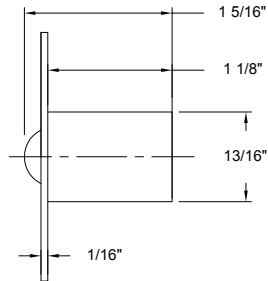

MORTISE BALL CATCH

Base Metal: Zinc

	Description	Finish	Item No.	List Price	CTN QTY	WT/ CTN
	Mortise Ball Catch 2 1/4" x 1"	US3	420100	$6	50	8 lb
	Mortise Ball Catch 2 1/4" x 1"	US15	420400	$6	50	8 lb
	Mortise Ball Catch 2 1/4" x 1"	US10B	420401	$6	50	8 lb