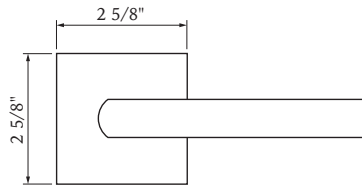

Function	Finish	CTN Qty	Item No.	List Price
Passage	Oil Rubbed Bronze (US10B)	12	BV333002	$143
	Satin Nickel (US15)	12	BV333001	$143
	Black (US19)	12	BV333004	$143
Privacy	Oil Rubbed Bronze (US10B)	12	BV333012	$143
	Satin Nickel (US15)	12	BV333011	$143
	Black (US19)	12	BV333014	$143
Dummy	Oil Rubbed Bronze (US10B)	12	BV333022	$72
	Satin Nickel (US15)	12	BV333021	$72
	Black (US19)	12	BV333024	$72