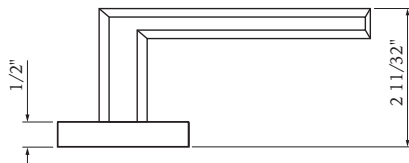

Function	Finish	CTN Qty	Item No.	List Price
Passage	Oil Rubbed Bronze (US10B)	12	BV333002	$143
	Satin Nickel (US15)	12	BV333001	$143
	Black (US19)	12	BV333004	$143
Privacy	Oil Rubbed Bronze (US10B)	12	BV333012	$143
	Satin Nickel (US15)	12	BV333011	$143
	Black (US19)	12	BV333014	$143
Dummy	Oil Rubbed Bronze (US10B)	12	BV333022	$72
	Satin Nickel (US15)	12	BV333021	$72
	Black (US19)	12	BV333024	$72