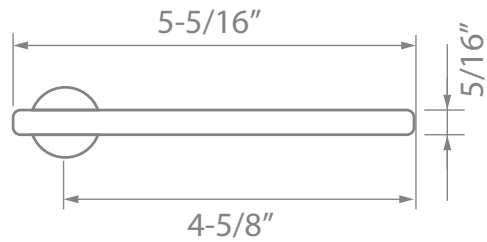

943 RALEIGH LEVER