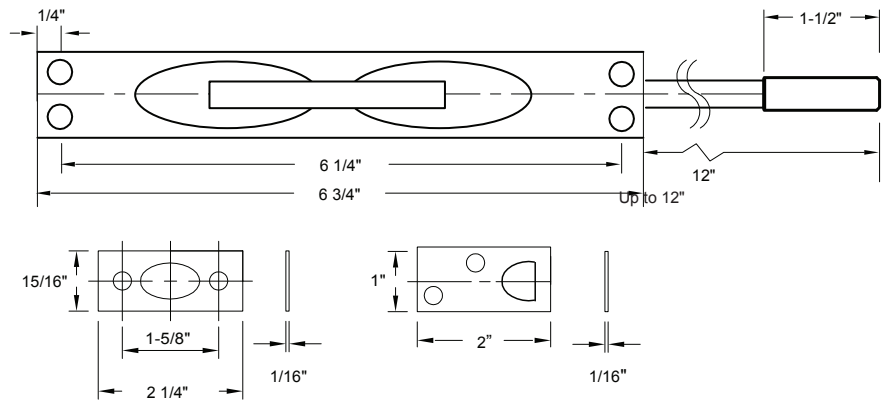

## MORTISE IN EXTENSION FLUSH BOLT

Base Metal: Zinc

	Description	Finish	Item No.	List Price	CTN QTY	WT/CTN
	Mortise in Extension Flush Bolt 1" x 7"	US26D	436302	\$29	25	7 lb
	Mortise in Extension Flush Bolt 1" x 7"	US10B	436310	\$29	25	7 lb