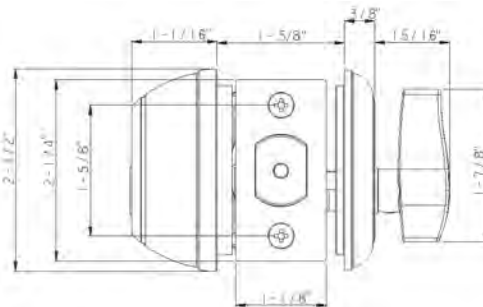

Specifications

Door Prep	Cross bore: 2-1/8" Edge bore: 1" Latch face: 2-3/4: 1-1/8" x 2-1/4". 2-3/8": 1" x 2-1/4"	Latches	Deadbolt: 2-3/4" (9058) standard, 2-3/8" (9057) optional Faceplate: 2-3/4: 1-1/8" x 2-1/4". 2-3/8" 1" x 2-1/4" Sq. Corner Bolt: Full 1" throw. 3 Hr. Fire Rating
Backset	2-3/4" UL Latch standard, 2-3/8" optional	Strikes	1-1/8" x 2-1/4" (9121). Includes reinforcement plate
Door Thickness	1-9/16" ~ 2" door standard	Screws	Combination screws that suit both wood or metal door mounting Includes 3" Security Screws
Interchangeable Core	Optional small-format 6-pin or 7-pin available	Product Features	Protection Sleeve Hardened Steel Rod Latch Insert Free Spinning Cylinder Collar

LM SERIES - GRADE 1 COMMERCIAL DEADBOLT

LM - SINGLE CYLINDER (200)