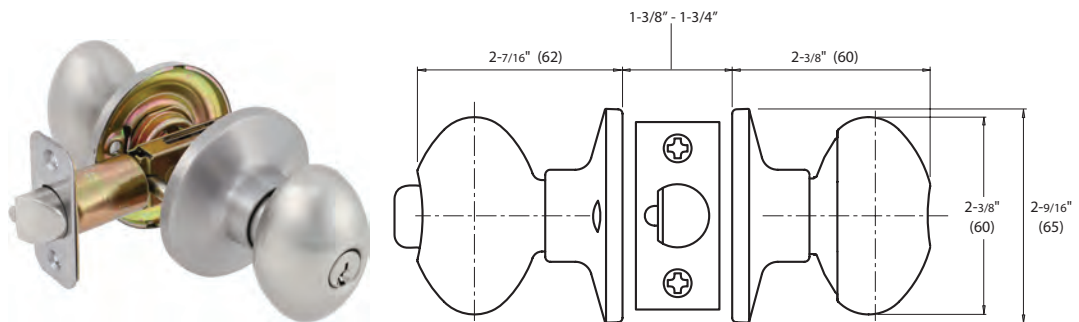

DERBY

Shown in Satin Nickel

BOX PACK

Model	Function	WT/LB	CTN QTY		US15 Satin Nickel	US12P Tuscany Bronze
100T - RB	Entrance	27 lb	20 Pcs	Item No.	D11820	D11827
				List Price	$35	$35
101T - RB	Passage	22 lb	20 Pcs	Item No.	D14820	D14827
				List Price	$28	$28
102T - RB	Privacy	22 lb	20 Pcs	Item No.	D12820	D12827
				List Price	$29	$29
115 - RB	Dummy	9 lb	20 Pcs	Item No.	D15820	D15827
				List Price	$13	$13