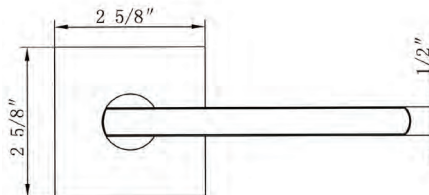

333SC TAMPA LEVER

Shown in Satin Nickel
with Square Trim

Function	Finish	CTN Qty	Item No.	List Price
Passage	Oil Rubbed Bronze (US10B)	12	BV333702	$139
	Satin Nickel (US15)	12	BV333701	$139
	Black (US19)	12	BV333704	$139
Privacy	Oil Rubbed Bronze (US10B)	12	BV333712	$139
	Satin Nickel (US15)	12	BV333711	$139
	Black (US19)	12	BV333714	$139
Dummy	Oil Rubbed Bronze (US10B)	12	BV333722	$65
	Satin Nickel (US15)	12	BV333721	$65
	Black (US19)	12	BV333724	$65