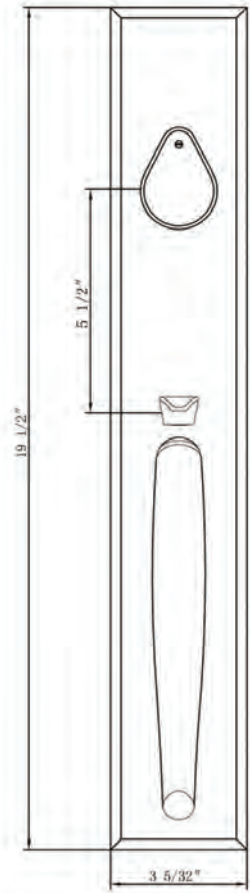

980G-1-CHARLESTON

Handleset with
615 Interior Plate and
906 Interior Knob
Shown in Satin Nickel

Function	Finish	CTN Qty	Item No.	List Price
Single Cylinder	Oil Rubbed Bronze (US10B)	2	BV980001906R	$654
Single Cylinder	Satin Nickel (US15)	2	BV980000906R	$654
Single Cylinder	Black (US19)	2	BV980005906R	$654
Single Cylinder	Polished Chrome (US26)	2	BV980003906R	$654

980G-1-CHARLESTON

Handleset with
615 Interior Plate and
939 Interior Lever
Shown in Satin Nickel

Function	Finish	CTN Qty	Item No.	List Price
Single Cylinder	Oil Rubbed Bronze (US10B)	2	BV980001939 (R/L)	$654
Single Cylinder	Satin Nickel (US15)	2	BV980000939 (R/L)	$654
Single Cylinder	Black (US19)	2	BV980005939 (R/L)	$654
Single Cylinder	Polished Chrome (US26)	2	BV980003939 (R/L)	$654