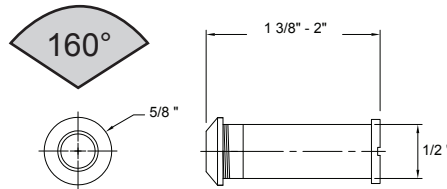

UL SOLID BRASS VIEWER

160°

Base Metal: Brass

1/2" Installation Hole

1/2" Installation Hole

	Description	Finish	Item No.	List Price	CTN QTY	WT/CTN
	UL Solid Brass Viewer 160°	US3	400115	$12	25	1 lb
	UL Solid Brass Viewer 160°	US10B	400001	$12	25	1 lb
	UL Solid Brass Viewer 160°	US15	400009	$12	25	1 lb
	UL Solid Brass Viewer 160°	US19	400010	$12	25	1 lb