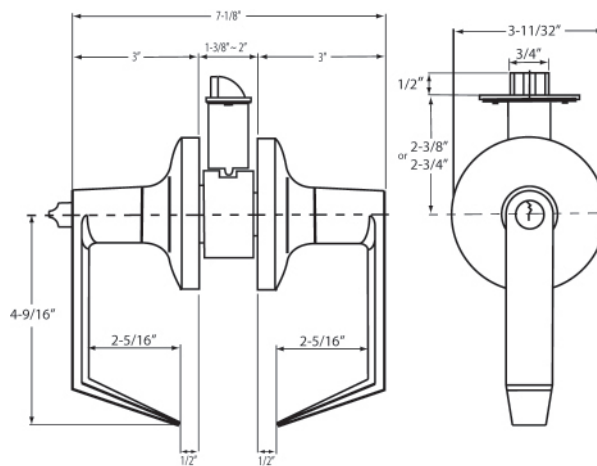

Model	Function	WT/LB	CTN QTY	EV Series		EC Series - IC Core (Core not included)
				US26D Dull Chrome	US26D IC Core Dull Chrome	
500-E	Entrance	29 lb	6 Pcs	Item No.	3V5002	3V5102
				List Price	$135	$135
504-E	Storeroom	29 lb	6 Pcs	Item No.	3V5042	3V5142
				List Price	$135	$135
509-E	Classroom	29 lb	6 Pcs	Item No.	3V5092	3V5192
				List Price	$142	$142
501-E	Passage	26 lb	6 Pcs	Item No.	3V5012	—
				List Price	$109	
502-E	Privacy	28 lb	6 Pcs	Item No.	3V5022	—
				List Price	$113	
515-E	Dummy	18 lb	12 Pcs	Item No.	3V5052	—
				List Price	$55