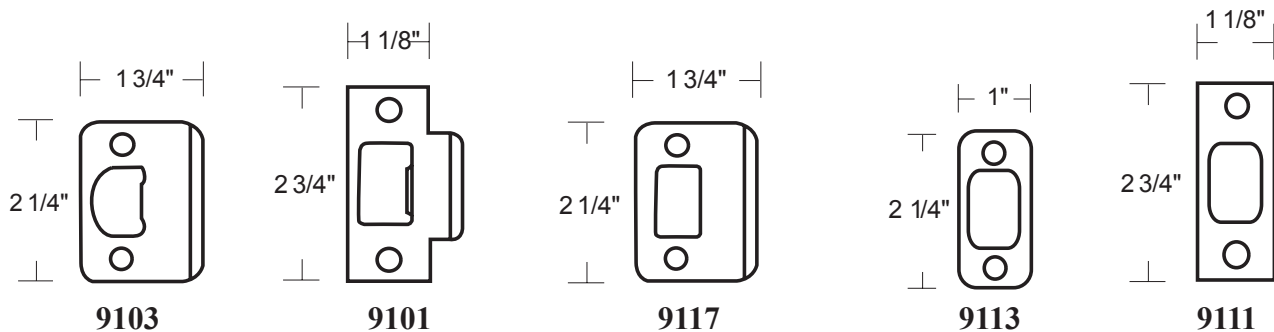

STRIKE PLATES

PRICING

Description	Style	US15/US32D Satin Nickel Stainless Steel	US3 Polished Brass	US26 Polished Chrome	US15A Antique Nickel	US19 Black	
Full Lip Entry Strike	9103	Item No.	280002	280003	280006	280008	280009
		List Price	$3	$3	$3	$3	$3
		<i>*Supplied Standard with all Handleset, Entry, Passage, and Privacy Functions.</i>					
Entry T-Strike	9101	Item No.	282002	282003	—	—	282009
		List Price	$3	$3			$3
		<i>*Optional Entry Strike</i>					
Full Lip Deadbolt Strike	9117	Item No.	280102	280103	280106	280108	280109
		List Price	$3	$3	$3	$3	$3
		<i>*Supplied Standard with all Handlesets and Deadbolts</i>					
Deadbolt Strike	9113	Item No.	2891132	2891133	2891136	2891138	2891139
		List Price	$3	$3	$3	$3	$3
		<i>*Supplied Standard with all Handlesets and Deadbolts</i>					
Deadbolt Strike	9111	Item No.	2891112	2891113	—	—	2891110
		List Price	$3	$3			$3
		<i>*Optional Deadbolt Strike</i>					

*Extended Lip Strike Plates Available. Call for Pricing.

*Strike Plates do not include screws when purchased separately from locksets.

EXTENSION KITS

		US15 Satin Nickel	US3 Polished Brass	US19 Black
2-1/4" Handleset Extension Kit KN / TR / AV / WF	Item No.	211001	211003	211000
	List Price	$32	$32	$32
2-1/4" Handleset Extension Kit WI / KA	Item No.	211021	—	211022
	List Price	$32		$32
2-1/4" Single Deadbolt Extension Kit	Item No.	211011	211013	211012
	List Price	$6	$6	$6
2-1/4" Double Deadbolt Extension Kit	Item No.	211006	211008	211007
	List Price	$6	$6	$6