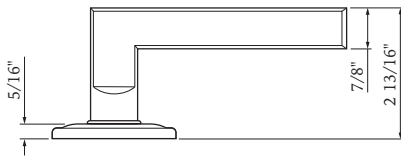

Bravura LEVERS

Specifications:

Door Prep	Deadbolt cross bore: 2-1/8" Cross bore: 2-1/8" Edge bore: 1" Latch Face: 1" x 2-1/4"	Latches	2-3/8" Standard and 2-3/4" Optional Faceplate: 1" x 2-1/4" round corner Bolt: 1/2" Solid Brass throw
Backset	2-3/8" Standard and 2-3/4" Optional	Strikes	Full lip round corner (9103) and square
Door Thickness	1-3/8" ~ 2", 2-1/4" Extension Kits Available		

ELITE

333B ATLANTA LEVER

Shown in Satin Nickel
with Round Trim