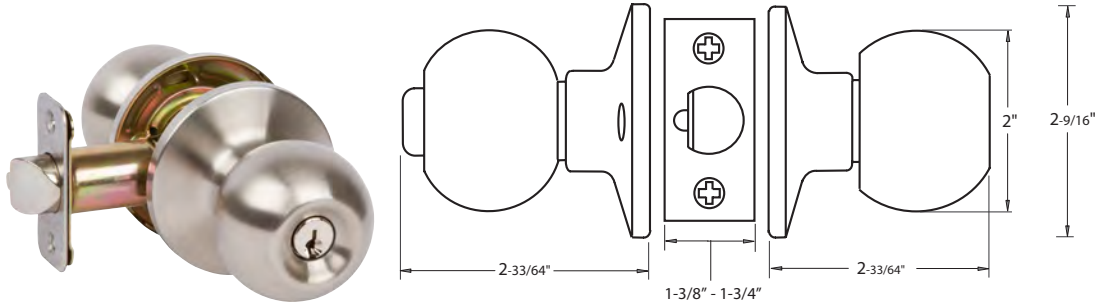

Specifications

Door Prep	Cross bore: 2-1/8" Edge bore: 1" Latch face: 1" x 2-1/4"	Latches (6-Way Available)	Entrance: 2-3/8" and 2-3/4" 6-way adjustable (9073) Passage/Privacy: 2-3/8" and 2-3/4" 6-way adjustable (9074) Faceplate: 1" x 2-1/4" round corner Bolt: 1/2" throw
Backset	Fits 2-3/8" and 2-3/4"	Strikes	1-3/4" x 2-1/4" full lip round corner (9103)
Door Thickness	1-3/8" ~ 1-3/4" door standard	Wood Screws	Combination screws that suit both wood or metal door mounting
Cylinder	KW1 5-pin standard SC1 5-Pin optional. Entries packed KA5		

BELTON

Shown in Stainless Steel

BOX PACK

Model	Function	WT/LB	CTN QTY		US32D Stainless Steel	US19 Black	US12P Tuscany Bronze
100T - BT	Entrance	27 lb	20 Pcs	Item No.	D11322	D11329	D11327
				List Price	$31	$31	$31
101T - BT	Passage	22 lb	20 Pcs	Item No.	D14322	D14329	D14327
				List Price	$25	$25	$25
102T - BT	Privacy	22 lb	20 Pcs	Item No.	D12322	D12329	D12327
				List Price	$27	$27	$27
115 - BT	Dummy	9 lb	20 Pcs	Item No.	D15322	D15329	D15327
				List Price	$12	$12	$12