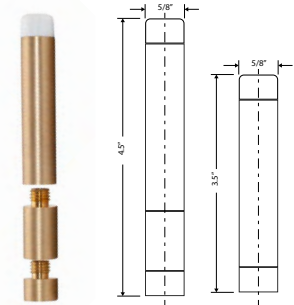

3-1/2" / 4-1/2" ADJUSTABLE BRASS DOOR STOP

Base Metal: Brass

Description	Finish	Item No.	List Price	CTN QTY	WT/CTN
Solid Brass Adjustable Base Board Stop	US10B	402010	$26	10	5 lb
Solid Brass Adjustable Base Board Stop	US15	402015	$26	10	5 lb
Solid Brass Adjustable Base Board Stop	US26	402016	$26	10	5 lb
Solid Brass Adjustable Base Board Stop	US4	402017	$26	10	5 lb
Solid Brass Adjustable Base Board Stop	US19	402019	$26	10	5 lb