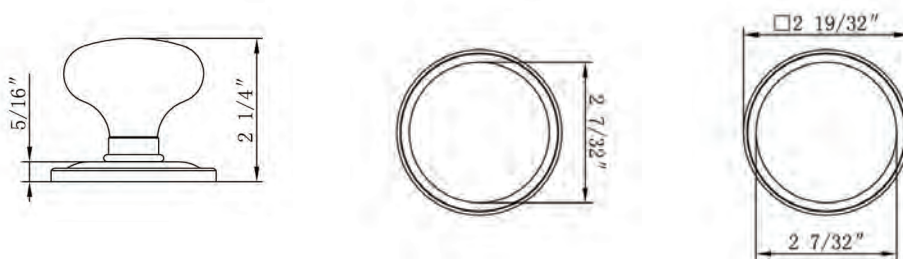

Function	Finish	CTN Qty	Item No.	List Price
Passage	Oil Rubbed Bronze (US10B)	12	BV336002	$114
	Satin Nickel (US15)	12	BV336001	$114
Privacy	Oil Rubbed Bronze (US10B)	12	BV336012	$114
	Satin Nickel (US15)	12	BV336011	$114
Dummy	Oil Rubbed Bronze (US10B)	12	BV336022	$57
	Satin Nickel (US15)	12	BV336021	$57