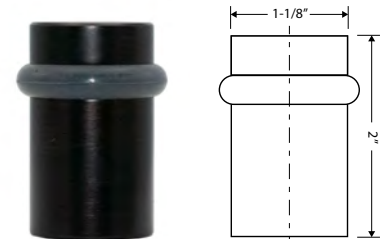

2" ROUND BRASS FLOOR BUMPER

Base Metal: Brass

Description	Finish	Item No.	List Price	CTN QTY	WT/CTN
Solid Brass Round Floor Bumper	US10B	402910	$28	10	6.5 lb
Solid Brass Round Floor Bumper	US15	402905	$28	10	6.5 lb
Solid Brass Round Floor Bumper	US26	402906	$28	10	6.5 lb
Solid Brass Round Floor Bumper	US4	402917	$28	10	6.5 lb
Solid Brass Round Floor Bumper	US19	402919	$28	10	6.5 lb