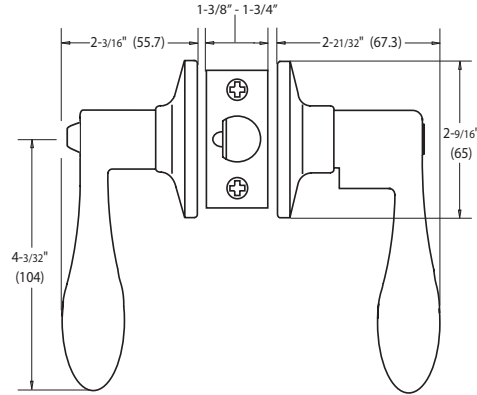

LOGAN

Shown in Satin Nickel

BOX PACK

Model	Function	WT/CTN	CTN QTY		US15 Satin Nickel	US26 Polished Chrome	US19 Black	US12P Tuscany Bronze
500T-LO	Push Button Entrance (Panic Proof)	26 lb	20 Pcs	Item No.	D20820P	D20826P	D20829P	D20827P
				List Price	$51	$51	$51	$51
501T-LO	Passage	23 lb	20 Pcs	Item No.	D24820	D24826	D24829	D24827
				List Price	$36	$36	$36	$36
502T-LO	Push Button Privacy (Panic Proof)	24 lb	20 Pcs	Item No.	D22820P	D22826P	D22829P	D22827P
				List Price	$42	$42	$42	$42
515-LO	Dummy	15 lb	20 Pcs	Item No.	D25820 (L/R)	D25826 (L/R)	D25829 (L/R)	D25827 (L/R)
				List Price	$22	$22	$22	$22