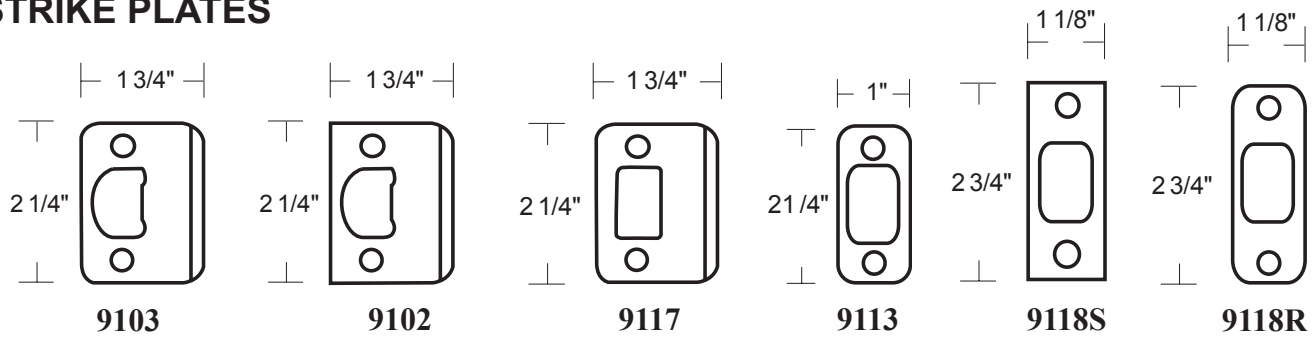

CALLAN® STRIKES & LATCHES

STRIKE PLATES

Description	Style	US15	US3	US5	US26	Antique Silver	US15A	US10B	US19	
Full Lip Entry Strike (Round Corner)	9103	Item No.	280002	280003	280005	280006	280001	280008	280009	280004
		List Price	$3	$3	$3	$3	$3	$3	$3	$3
		<i>*Supplied Standard with Handleset, Entry, Passage, and Privacy Functions.</i>								
Full Lip Entry Strike (Square Corner)	9102	Item No.	280002S	280003S	—	—	—	—	280009S	—
		List Price	$3	$3					$3	
		<i>*Supplied Standard with CALLAN2 Handleset, Entry, Passage, and Privacy Functions.</i>								
Full Lip Deadbolt Strike	9117	Item No.	280102	280103	280105	280106	280101	280108	280109	—
		List Price	$3	$3	$3	$3	$3	$3	$3	
		<i>*Supplied Standard with Handlesets and Deadbolts</i>								
Deadbolt Strike	9113	Item No.	2891132	2891133	2891135	2891136	2891131	2891138	2891139	2891134
		List Price	$3	$3	$3	$3	$3	$3	$3	$3
		<i>*Supplied Standard with Handlesets and Deadbolts</i>								
Deadbolt Strike w/ Reinforcement Plate	9118R/S	Item No.	2891182	2891183	—	—	—	—	2891189	2891184
		List Price	$3	$3					$3	$3
		<i>*Supplied Standard with CALLAN2 Handlesets and Deadbolts</i>								

*Strike plates do not include screws when purchased separately from locksets.

GRADE 2 LATCHES 2-3/4" ~ 2-3/8"

CALLAN and Italian Collection Latches

Model	Description	US15	US10BE	US3
C9092 R/S Deadbolt Latch w/ Sq. & Rd. Faceplate	Item No.	378001	378007	378003
	List Price	$18	$18	$18
C9073 R/S Entry Deadlatch w/ Sq. & Rd. Faceplate	Item No.	378101	378107	378103
	List Price	$15	$15	$15
C9074 R/S Passage / Privacy Spring Latch w/ Sq. & Rd. Faceplate	Item No.	378201	378207	378203
	List Price	$15	$15	$15