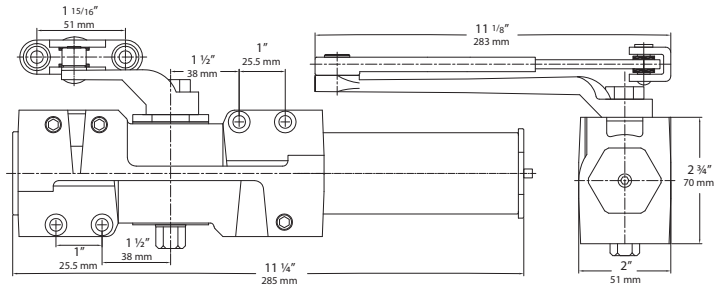

DELANEY® DOOR CLOSERS

8000 / 8000-DA SERIES

Power Size 1-6

UL LISTED

10 YEAR
WARRANTY

Model	WT/CTN	QTY/CTN	Duro Bronze	Aluminum	
8000 Series Door Closer with Standard Full Cover	26 lb	2 Pcs	Item No.	608811	608810
			List Price	$205	$205
8000 Series Door Closer with Delay Action (DA) & Standard Full Cover	26 lb	2 Pcs	Item No.	608841	608840
			List Price	$234	$234