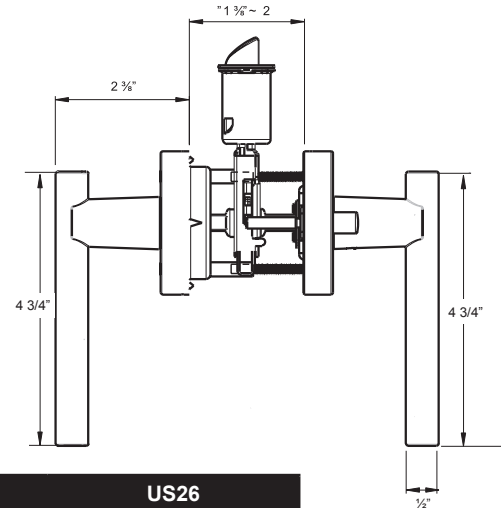

Specifications

Door Prep	Cross bore: 2-1/8" Edge bore: 1" Latch face: 1" x 2-1/4"	Latches	Passage/Privacy: 2-3/8" and 2-3/4" 6-way adjustable (9046R) Faceplate: 1" x 2-1/4" round corner Bolt: 1/2" throw
Backset	Fits 2-3/8" and 2-3/4"	Strikes	1-3/4" x 2-1/4" full lip round corner (9103)
Door Thickness	1-3/8" ~ 1-3/4" door standard	Wood Screws	Combination screws that suit both wood or metal door mounting
Door Handing	Non-Handed, Privacy is reversible	Features	Privacy Function is Panic Proof

CIRA

Shown in Satin Nickel

ADA Compliant
Panic Proof Function

BOX PACK

Model	Function	WT/LB	CTN QTY	US15 Satin Nickel		US26 Polished Chrome	
				Item No.	List Price	Item No.	List Price
501-CI	Passage	23 lb	10 Pcs	350511	$53	350516	$53
502-CI	Privacy (Panic Proof)	24 lb	10 Pcs	350521	$58	350526	$58
515-CI	Dummy	24 lb	20 Pcs	350551	$26	350556	$26