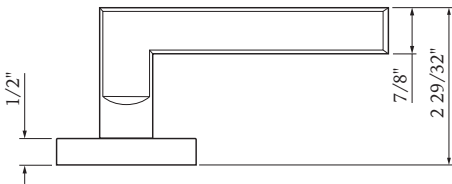

Bravura LEVERS

333RC ORLANDO LEVER

Shown in Satin Nickel
with Round Trim

Function	Finish	CTN Qty	Item No.	List Price
Passage	Oil Rubbed Bronze (US10B)	12	BV333602	$140
	Satin Nickel (US15)	12	BV333601	$140
	Black (US19)	12	BV333604	$140
Privacy	Oil Rubbed Bronze (US10B)	12	BV333612	$140
	Satin Nickel (US15)	12	BV333611	$140
	Black (US19)	12	BV333614	$140
Dummy	Oil Rubbed Bronze (US10B)	12	BV333622	$65
	Satin Nickel (US15)	12	BV333621	$65
	Black (US19)	12	BV333624	$65