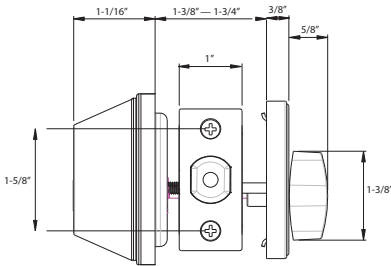

BOX PACK

Model	Function	WT/ LB	CTN QTY		US32D Stainless Steel	US15 Satin Nickel	US26 Polished Chrome	US19 Black	US12P Tuscany Bronze
200-B	Single Cylinder	27 lb	20 Pcs	Item No.	D31002	D31004	D31006	D31009	D31007
				List Price	$30	$30	$30	$30	$30
205-S	One-Sided (Half Bore)	15 lb	20 Pcs	Item No.	D35002	D35004	D35006	D35009	—
				List Price	$19	$19	$19	$19	
206-S	One-Sided (Full Bore)	15 lb	20 Pcs	Item No.	D36002	D36004	—	—	—
				List Price	$23	$23