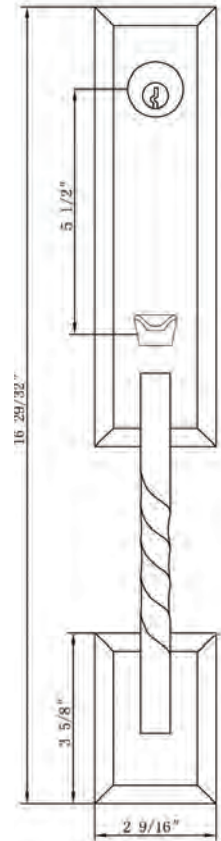

Function	Finish	CTN Qty	Item No.	List Price
Single Cylinder	Oil Rubbed Bronze (US10B)	2	BV915002906R	$509
Single Cylinder	Satin Nickel (US15)	2	BV915001906R	$509
Single Cylinder	Black (US19)	2	BV915005906R	$509
Single Cylinder	Polished Chrome (US26)	2	BV915003906R	$509

915-JACKSONVILLE
Handleset with
615 Interior Plate and
939 Interior Lever
Shown in Satin Nickel

Function	Finish	CTN Qty	Item No.	List Price
Single Cylinder	Oil Rubbed Bronze (US10B)	2	BV915002939 (R/L)	$509
Single Cylinder	Satin Nickel (US15)	2	BV915001939 (R/L)	$509
Single Cylinder	Black (US19)	2	BV915005939 (R/L)	$509
Single Cylinder	Polished Chrome (US26)	2	BV915003939 (R/L)	$509