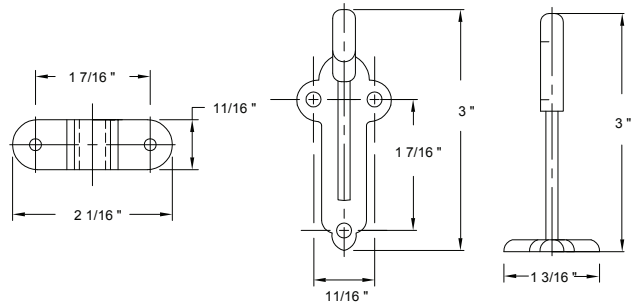

3" HANDRAIL BRACKET

Base Metal: Zinc

	Description	Finish	Item No.	List Price	CTN QTY	WT/ CTN
	3" Handrail Bracket	US3	406102	$3	100	17 lb
	3" Handrail Bracket	US26	406105	$3	100	17 lb
	3" Handrail Bracket	US15A	406107	$3	100	17 lb
	3" Handrail Bracket	US15	406106	$3	100	17 lb
	3" Handrail Bracket	US10B	406110	$3	100	17 lb