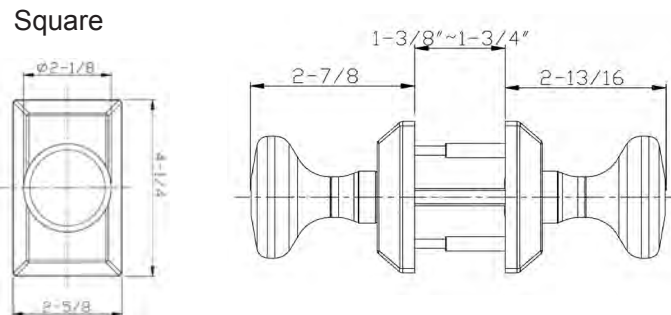

TULUM

Shown in Aged Black

Model	Function	WT/CTN	CTN QTY	ABR Aged Bronze		ABK Aged Black	
				SQUARE		SQUARE	
100T-TU	Entrance	21 lb	4 Pcs	Item No.	681500S	681509S	
				List Price	$216	$216	
101T-TU	Passage	31 lb	6 Pcs	Item No.	684500S	684509S	
				List Price	$185	$185	
102T-TU	Privacy	31 lb	6 Pcs	Item No.	682500S	682509S	
				List Price	$186	$186	
115T-TU	Dummy	31 lb	12 Pcs	Item No.	685500S	685509S	
				List Price	$90	$90