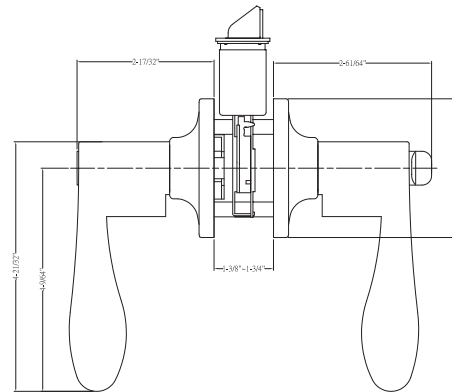

CALLAN® LEVERS

Specifications

Latches (For Round Trim)	Entrance: 2-3/8" and 2-3/4" adjustable (9073) Passage/Privacy: 2-3/8" & 2-3/4" adjustable (9074) Faceplate: 1" x 2-1/4" round corner Bolt: 1/2" throw	Latches (For Square Trim)	Entrance: 2-3/8" and 2-3/4" adjustable (C9060 R/S) Passage/Privacy: 2-3/8" and 2-3/4" adj. (C9064 R/S) Faceplate: 1" x 2-1/4" Rd. and Sq. corner Bolt: 1/2" throw
Cylinder (For Round Trim)	For Round Trim Knobs - KW1 5-pin standard; SC1 5-pin optional / Entries packed KA5	Cylinder (For Square Trim)	For Square Trim Knobs - SC1 5-pin standard; KW1 5-pin optional / Entries packed KA5
Door Thickness	1-3/8" ~ 1-3/4" door standard 2-1/4" Ext. Kit available	Backset	Fits 2-3/8" and 2-3/4"
Wood Screws	Combination screws that suit both wood or metal door mounting	Strikes	Round - 1-3/4" x 2-1/4" full lip round corner (9103) Square - 1-3/4" x 2-1/4" full lip Rd. and Sq. corner (9103 and 9102)
Door Prep	Cross bore: 2-1/8" / Edge bore: 1" Latch face: 1" x 2-1/4"	Door Handing	Reversible Active. Dummies Handed (Specify)

BENNETT

Shown in Satin Nickel

BOX PACK

Model	Function	WT/ CTN	CTN QTY		US3 Bright Brass	US15 Satin Nickel	US15A Antique Nickel	US10BE Edged Bronze	US19 Black
500T-BN	Entrance	35 lb	20 Pcs	Item No.	BN5103R	BN5101R	BN5108R	BN5107R	BN5104R
				List Price	$47	$47	$47	$47	$47
501T-BN	Passage	23 lb	20 Pcs	Item No.	BN5013R	BN5011R	BN5018R	BN5017R	BN5014R
				List Price	$36	$36	$36	$36	$36
502T-BN	Privacy	24 lb	20 Pcs	Item No.	BN5023R	BN5021R	BN5028R	BN5027R	BN5024R
				List Price	$38	$38	$38	$38	$38
515-BN	Dummy	15 lb	20 Pcs	Item No.	BN5053 (L/R)	BN5051 (L/R)	BN5058 (L/R)	BN5057 (L/R)	BN5054 (L/R)
				List Price	$18	$18	$18	$18	$18
300T-BN	Combo	55 lb	20 Pcs	Item No.	—	BN3001R	—	BN3007R	BN3004R
				List Price		$71		$71	$71

VISUAL PACK

Model	Function	WT/ CTN	CTN QTY		US15 Satin Nickel	US10BE Edged Bronze	US19 Black
VP-500T-BN	Entrance	35 lb	20 Pcs	Item No.	VPBN5101R	VPBN5107R	VPBN5104R
				List Price	$48	$48	$48
VP-501T-BN	Passage	23 lb	20 Pcs	Item No.	VPBN5011R	VPBN5017R	VPBN5014R
				List Price	$37	$37	$37
VP-502T-BN	Privacy	24 lb	20 Pcs	Item No.	VPBN5021R	VPBN5027R	VPBN5024R
				List Price	$39	$39	$39
VP-515-BN	Dummy (Pair)	15 lb	20 Pair	Item No.	VPBN5051	VPBN5057	VPBN5054
				List Price	$38	$38	$38
VP-300T-BN	Combo	28 lb	10 Pcs	Item No.	VPBN3001R	VPBN3007R	VPBN3004R
				List Price	$73	$73	$73