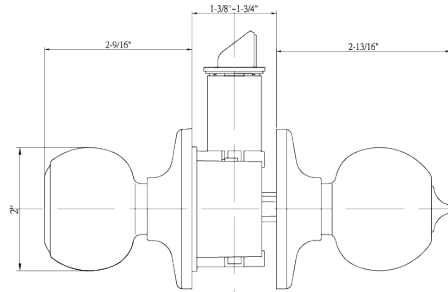

CALLAN® KNOBS GRADE 2

ROLAND GRADE 2

Shown in Satin Nickel

BOX PACKAGING

Model	Function	WT/LB	CTN QTY	US15 Satin Nickel	
100T-FD	Entrance	27 Lbs	20 Pcs	Item No.	G2KR1001
				List Price	$50
101T-FD	Passage	22 Lbs	20 Pcs	Item No.	G2KR1011
				List Price	$33
102T-FD	Privacy	22 Lbs	20 Pcs	Item No.	G2KR1021
				List Price	$34
115-FD	Dummy	9 Lbs	20 Pcs	Item No.	KR1051
				List Price	$12