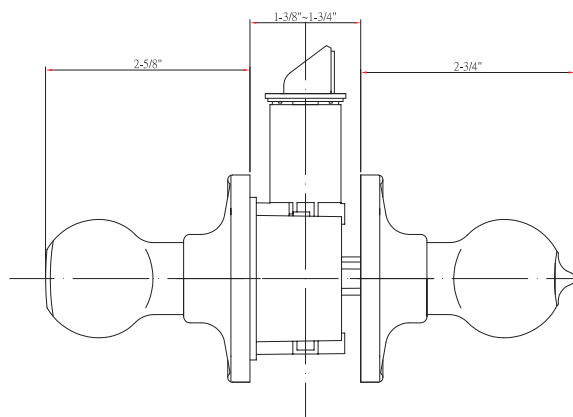

CALLAN® KNOBS GRADE 2

Specifications

Door Prep	Cross bore: 2-1/8" Edge bore: 1" Latch face: 1" x 2-1/4"	Latches	Entrance: 2-3/8" and 2-3/4" adjustable (C9060 R/S) Passage/Privacy: 2-3/8" and 2-3/4" adjustable (C9064 R/S) Faceplate: 1" x 2-1/4" Rd. and Sq. corner Bolt: 1/2" throw
Backset	Fits 2-3/8" and 2-3/4"	Strikes	1-3/4" x 2-1/4" full lip Rd. and Sq. corner (9103 and 9102). Includes Reinforcement Plate
Door Thickness	1-3/8" ~ 1-3/4" door standard 2-1/4" Ext. Kit available for Pass/Priv only	Wood Screws	Combination screws that suit both wood or metal door mounting. Includes 1-1/2" Security Screws
Cylinder	SC1 5-pin standard; KW1 5-pin optional Entries packed KA5	Grade 2 Features	Full protection collar, Interlocking installation guides, Reinforced spring assembly

EDGEWOOD GRADE 2

Shown in Oil Rubbed Bronze Edged

BOX PACK

Model	Function	WT/LB	CTN QTY	US15 Satin Nickel		US10BE Edged Bronze	
				Item No.	List Price	Item No.	List Price
100T-CA-G2	Entrance	14 lb	10 Pcs	Item No.	G2KE1001	Item No.	G2KE1007
				List Price	$50	List Price	$50
101T-CA-G2	Passage	14 lb	10 Pcs	Item No.	G2KE1011	Item No.	G2KE1017
				List Price	$42	List Price	$42
102T-CA-G2	Privacy	14 lb	10 Pcs	Item No.	G2KE1021	Item No.	G2KE1027
				List Price	$43	List Price	$43
115-CA	Dummy	9 lb	20 Pcs	Item No.	KE1051	Item No.	KE1057
				List Price	$17	List Price	$17

VISUAL BOX PACK

Model	Function	WT/CTN	CTN QTY	US10BE Edged Bronze	
				Item No.	List Price
VB-100T-CA-G2	Entrance	23 lb	10 Pcs	Item No.	VBG2KE1007
				List Price	$53
VB-101T-CA-G2	Passage	23 lb	10 Pcs	Item No.	VBG2KE1017
				List Price	$49
VB-102T-CA-G2	Privacy	24 lb	10 Pcs	Item No.	VBG2KE1027
				List Price	$50
VB-115-CA	Dummy (Pair)	24 lb	10 Pcs	Item No.	VBG2KE1057
				List Price	$33