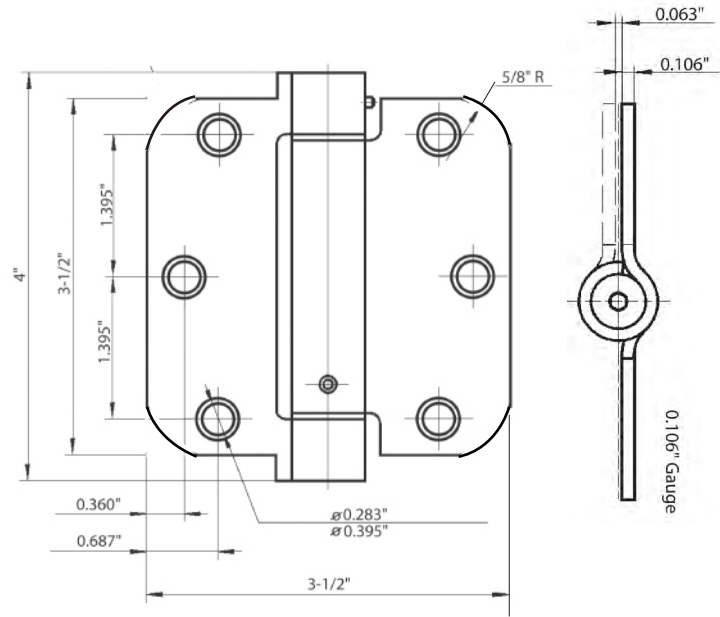

3 1/2" X 3 1/2" SPRING HINGES

SPECIFICATIONS

- #10 X 1/2" machine screw (10-24NC) standard
- #10 x 1" wood screw standard
- Box Pack: 1 Pair (2 pcs) per box.
  20 Pair / CTN, 28 Lbs
- Gauge: 0.106" Steel
- Priced and sold by the pair (2 Hinges)