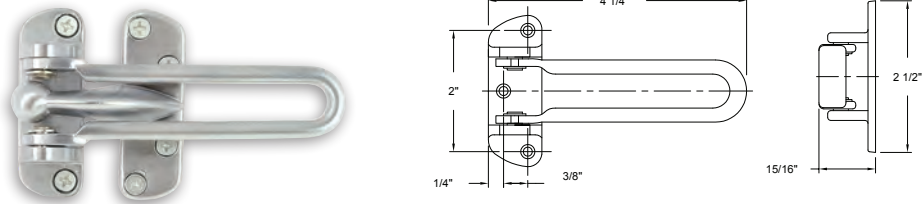

SAFETY DOOR GUARD

Base Metal: Zinc

	Description	Finish	Item No.	List Price	CTN QTY	WT/ CTN
	Safety Door Guard (Ball Bearing)	US26D	465800	$12	20	8 lb