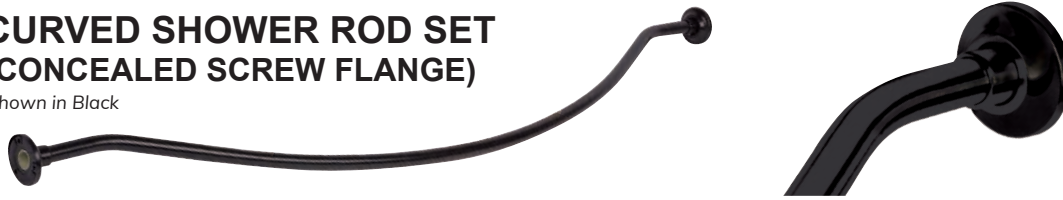

CURVED SHOWER ROD SET (CONCEALED SCREW FLANGE)

Shown in Black

Description	Finish	SIZE	Item No.	LIST PRICE	CTN QTY	WT/CTN
Curved Shower Rod Set w/ Concealed Screw Flange	US19	5 FT	504254	$70	12	14 lb
Curved Shower Rod Set w/ Concealed Screw Flange	US26	5 FT	504156	$46	12	12 lb