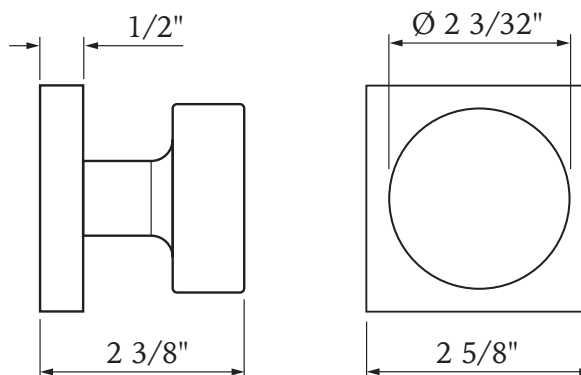

Function	Finish	CTN Qty	Item No.	List Price
Passage	Oil Rubbed Bronze (US10B)	12	BV347702	$143
	Satin Nickel (US15)	12	BV347701	$143
Privacy	Oil Rubbed Bronze (US10B)	12	BV347712	$143
	Satin Nickel (US15)	12	BV347711	$143
Dummy	Oil Rubbed Bronze (US10B)	12	BV347722	$72
	Satin Nickel (US15)	12	BV347721	$72