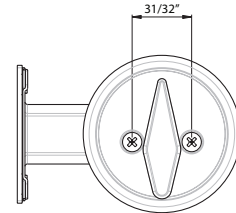

Model	Function	WT/LB	CTN QTY	US32D Stainless Steel	
200 LU	Single Cylinder	21 lb	20 Pcs	Item No.	300602
				List Price	$57
210 LU	Double Cylinder	34 lb	20 Pcs	Item No.	320601
				List Price	$66