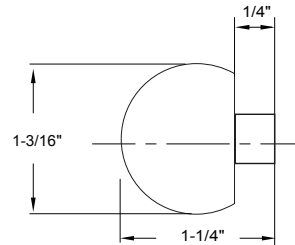

BI-FOLD DOOR KNOB

Base Metal: Zinc

	Description	Finish	Item No.	List Price	CTN QTY	WT/ CTN
	Bi-Fold Door Knob	US15	430102	$4	25	5 lb