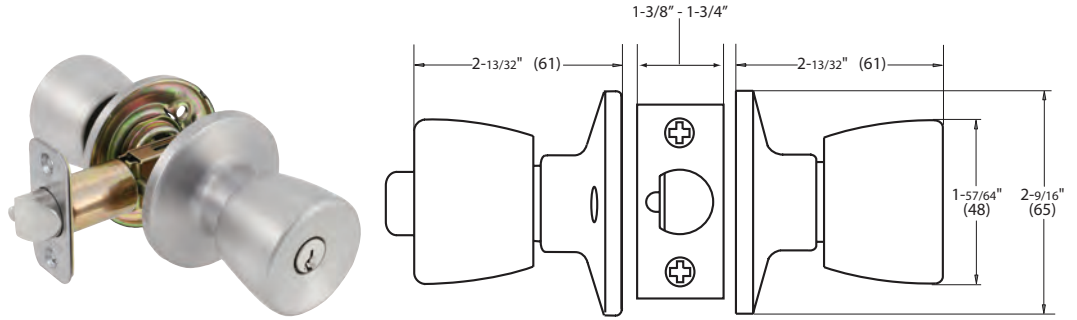

GALWAY

Shown in Stainless Steel

BOX PACK

Model	Function	WT/LB	CTN QTY	US3 Polished Brass		US32D Stainless Steel	
				Item No.	List Price	Item No.	List Price
100T - GL	Entrance	27 lb	20 Pcs	Item No.	D11523	D11522	
				List Price	$24	$24	
101T - GL	Passage	22 lb	20 Pcs	Item No.	D14523	D14522	
				List Price	$16	$16	
102T - GL	Privacy	22 lb	20 Pcs	Item No.	D12523	D12522	
				List Price	$17	$17	
115 - GL	Dummy	9 lb	20 Pcs	Item No.	D15523	D15522	
				List Price	$9	$9	
300T - GL	Combo	52 lb	20 Pcs	Item No.	—	D18522	
				List Price		$50