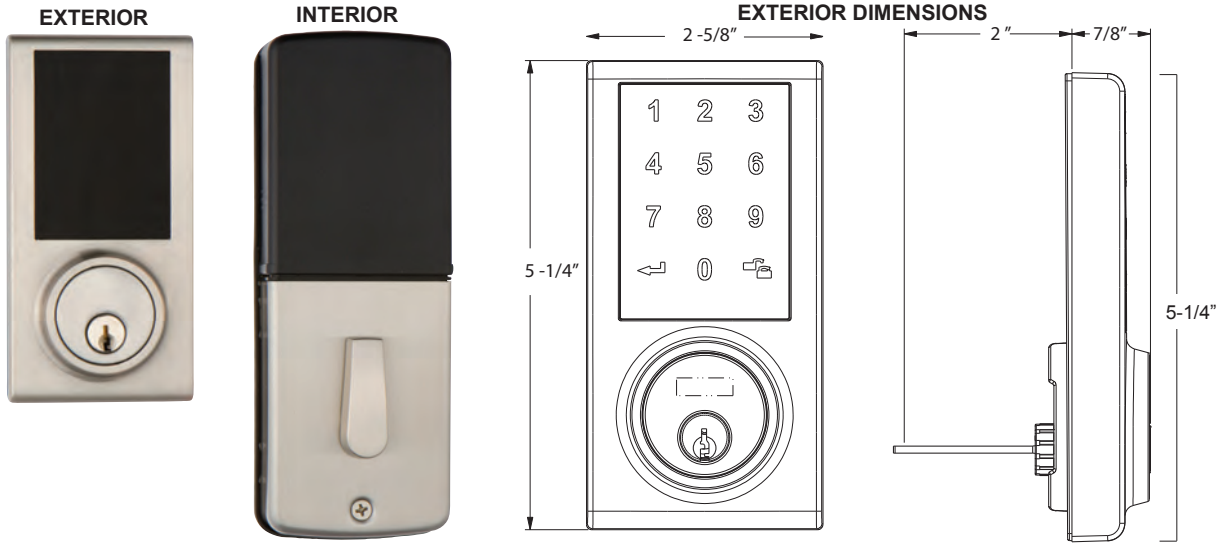

Door Prep	Cross bore: 2-1/8" Edge bore: 1" Latch face: 1" x 2-1/4"	Dimensions	Exterior Unit: 5-1/4" x 2-5/8" x 7/8" (H x W x D) Interior Unit: 7-1/2" x 2-7/8" x 1-1/16"
		Door Thickness	1-3/8" ~ 2" door
Backset	Fits 2-3/8" and 2-3/4", Adjustable	Power	6V (4 AA batteries required. Estimated battery life, 1-year)
Strike	9118R & 9117	Entry Methods	Touchscreen & Conventional Key
Throwbolt	1" for maximum security	Passcode	Maximum of 30 User Passcodes & 1 Master code supported
Cylinder	KW1 5-pin standard. SC1 5-pin optional. Packed KD.		

KP300 ELECTRONIC TOUCHPAD DEADBOLT

Shown in Satin Nickel

Model	Function	WT/ CTN	CTN QTY	Finish Options				
				US15 Satin Nickel	US26 Bright Chrome	US19 Black	US12P Tuscany Bronze	
KP300	Electronic Deadbolt	19 lb	12 Pcs	Item No.	301671	301676	301679	301677
				List Price	$221	$221	$221	$221