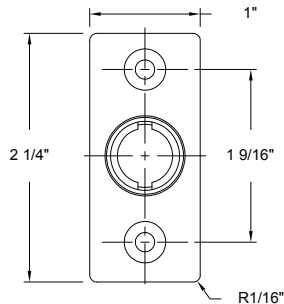

MORTISE BALL CATCH

Base Metal: Zinc

	Description	Finish	Item No.	List Price	CTN QTY	WT/ CTN
	Mortise Ball Catch 2 1/4" x 1"	US3	420100	$6	50	8 lb
	Mortise Ball Catch 2 1/4" x 1"	US15	420400	$6	50	8 lb
	Mortise Ball Catch 2 1/4" x 1"	US10B	420401	$6	50	8 lb