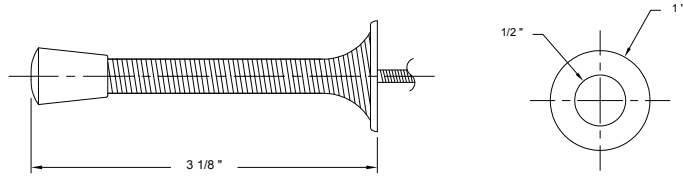

JUMBO SPRING DOOR STOP

Base Metal: Zinc

	Description	Finish	Item No.	List Price	CTN QTY	WT/CTN
	Jumbo Spring Door Stop 3"	US3	402511	$2	300	18 lb
	Jumbo Spring Door Stop 3"	US5	402519	$2	300	18 lb
	Jumbo Spring Door Stop 3"	US26	402516	$2	300	18 lb
	Jumbo Spring Door Stop 3"	US15	402518	$2	300	18 lb
	Jumbo Spring Door Stop 3" w/ Black Tip	US15A	402517	$2	300	18 lb
	Jumbo Spring Door Stop 3" w/ Black Tip	US10B	402510	$2	300	18 lb
	Jumbo Spring Door Stop 3" w/ Black Tip	US19	402514	$2	300	18 lb