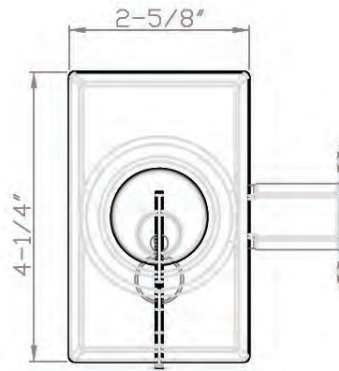

Specifications

Door Prep	Cross bore: 2-1/8" Edge bore: 1" Latch face: 1" x 2-1/4"	Latches	Deadbolt: 2-3/8" & 2-3/4" adjustable (9092) Faceplate: 1" x 2-1/4" round corner Bolt: Brass with hardened steel rod. Full 1" throw
Backset	Fits 2-3/8" and 2-3/4"	Strikes	1-3/4" x 2-1/4" round corner (9113 & 9117)
Door Thickness	1-3/8" ~ 1-3/4" door standard	Wood Screws	Combination screws that suit both wood or metal door mounting Includes 3" Security Screws
Cylinder	SC4 6-pin standard. KW1 5-Pin Optional. Deadbolts packed KA4		

RECTANGLE DEADBOLT

Shown in Aged Black

Model	Function	WT/CTN	CTN QTY	ABR / ABK		
				Aged Bronze	Aged Black	
200-IM	Single Cylinder	34 lb	12 Pcs	Item No.	631000S	631009S
				List Price	$103	$103

EXTENSION KITS (For SandCast Locksets)

Description	ABR / ABK	
	Item No.	Aged Bronze / Aged Black
2-1/4" Extension Kit for Handleset	Item No.	210002
	List Price	$20
2-1/4" Extension Kit for Deadbolt	Item No.	210004
	List Price	$7
2-1/4" Extension Kit for Knob/Lever (Passage and Privacy only)	Item No.	210006
	List Price	$20