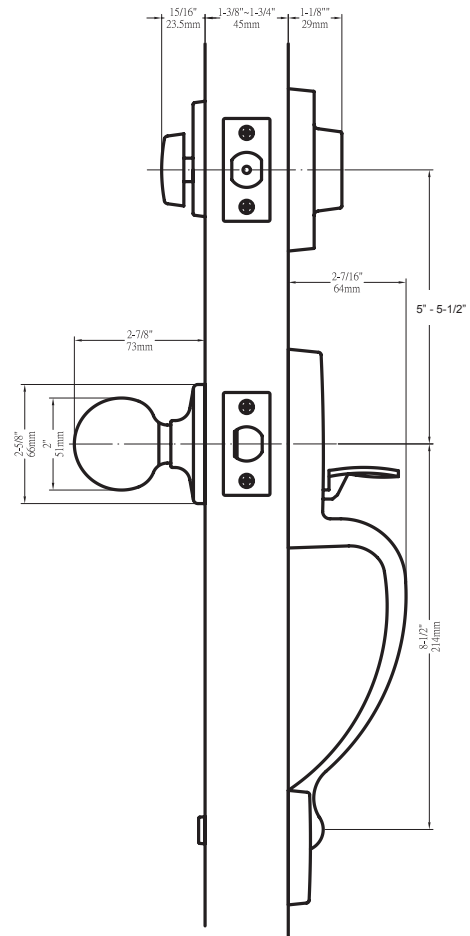

CALLAN® ENTRANCE HANDLESETS

Specifications

Door Prep	Deadbolt cross bore: 2-1/8" Handleset cross bore: 2-1/8" Edge bore: 1" Latch face: 1" x 2-1/4" Mounting bore distance (center to center): 5" - 5-1/2" recommended	Latches	Upper: 2-3/8" and 2-3/4" adjustable (9092) Faceplate: 1" x 2-1/4" round corner Bolt: 1" Bolt with hardened steel rod Lower: 2-3/8" and 2-3/4" adjustable (9074) (for lever and knob) Faceplate: 1" x 2-1/4" round corner Bolt: Solid brass 1/2" throw
Backset	Fits 2-3/8" and 2-3/4"	Strikes	Deadbolt: 2-1/4" full lip round corner (9113 & 9117) Thumbpiece: 2-1/4" full lip round corner (9103)
Door Thickness	1-3/8" ~ 1-3/4" door standard 2-1/4" Ext. Kit available	Wood Screws	Combination screws that suit both wood or metal door mounting
Cylinder	KW1 5-pin standard; SC1 5-pin optional Handlesets packed KD	Door Handing	Specify handing when ordering lever as interior option

CHATHAM

Shown in Satin Nickel

BOX PACK

Handleset pricing includes interior knob or lever. Specify when ordering.

Model	Function	WT/ CTN	CTN QTY		US15 Satin Nickel	US10B Oil Rubbed Bronze	US10BE Edged Bronze	US19 Black
400-CT	Single Cylinder	33 lb	10 Pcs	Item No.	KA6001	KA6000	KA6007	KA6004
				List Price	$157	$157	$157	$157
405-CT	Dummy	30 lb	10 Pcs	Item No.	KA6051	KA6050	KA6057	KA6054
				List Price	$150	$150	$150	$150