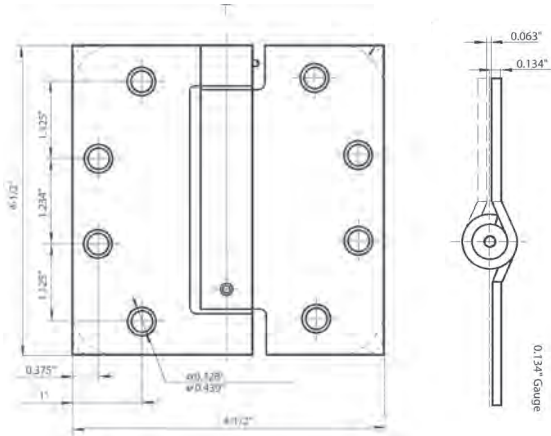

Description	Radius	US26D Dull Chrome		US10B Oil Rubbed Bronze			
		4½" x 4½" Spring Hinge	Sq.	Item No.	SP5506	SP5510	
List Price	$39			$39			

SPRING HINGE SIZING GUIDE

MAXIMUM DOOR SIZE RECOMMENDED 3'-0" WIDE X 7'-0" HIGH

RECOMMENDED MAXIMUM DOOR WEIGHT (LBS.)			HINGE SELECTION	
3.5 X 3.5	4 X 4	4.5 X 4.5	SPRING HINGES	BUTT HINGES
50	60	70	1 EACH	2 EACH
70	85	115	2 EACH	1 EACH
90	110	150	3 EACH	NONE

Wind Conditions, excessive air pressure on one side of an opening, weather stripping, or other adverse job conditions may require the use of all spring hinges. For maximum versatility use all spring hinges.