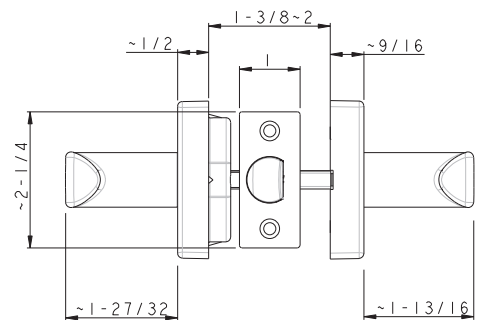

KIRA

Shown in Satin Nickel

ADA Compliant
Panic Proof Function

BOX PACK

Model	Function	WT/LB	CTN QTY	US15 Satin Nickel		US26 Polished Chrome	NEW! US19 Black	US12P Tuscany Bronze
				Item No.	List Price	Item No.	Item No.	Item No.
501-KR	Passage	23 lb	10 Pcs	352511	$74	352516	352519	352517
502T-KR	Privacy (Panic Proof)	23 lb	10 Pcs	352521L/R	$78	352526L/R	352529L/R	352527L/R
515-KR	Dummy	24 lb	20 Pcs	352551	$35	352556	352559	352557