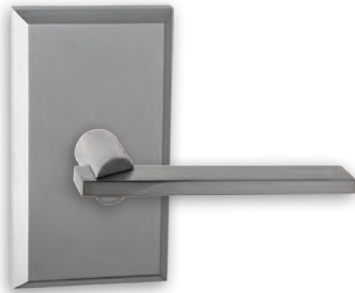

Bravura LEVERS

943-G-1 RALEIGH

Shown in Satin Nickel
with Rectangle Trim

Function	Finish	CTN Qty	Item No.	List Price
Passage	Oil Rubbed Bronze (US10B)	12	BV943-107	$223
	Satin Nickel (US15)	12	BV943-101	$223
	Black (US19)	12	BV943-104	$223
	Polished Chrome (US26)	12	BV943-106	$223
Privacy	Oil Rubbed Bronze (US10B)	12	BV943-117	$223
	Satin Nickel (US15)	12	BV943-111	$223
	Polished Chrome (US26)	12	BV943-116	$223
	Black (US19)	12	BV943-114	$223
Dummy	Oil Rubbed Bronze (US10B)	12	BV943-127	$113
	Satin Nickel (US15)	12	BV943-121	$113
	Black (US19)	12	BV943-124	$113
	Polished Chrome (US26)	12	BV943-126	$113