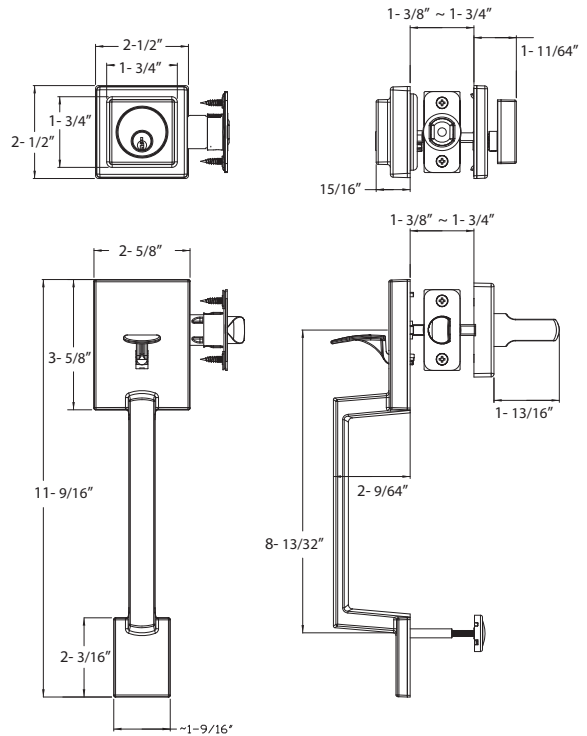

DELANEY® ENTRANCE HANDLESETS

Specifications

Door Prep	Deadbolt cross bore: 2-1/8" Handleset cross bore: 2-1/8" Edge bore: 1" Latch face: 1" x 2-1/4" Mounting (center to center): 5-1/2" recommended	Strikes	Deadbolt: 2-1/4" Rd. and Sq. corner (9111 and 9117) Thumbpiece: 2-1/4" full lip round corner (9103)
		Cylinder	GR3 KW1 5-pin Standard, SC1 Optional GR2 SC1 5-pin Standard, KW1 Optional. Handlesets packed KD
Backset	Fits 2-3/8" and 2-3/4"	Door Handing	Specify handing when ordering lever as interior option
Latches	Deadbolt: 2-3/8" and 2-3/4" adjustable (9092) Faceplate: 1" x 2-1/4" round corner Bolt: Solid Brass with hardened steel rod, full 1" throw Handle: 2-3/8" and 2-3/4" adjustable (9074) (for lever and knob) Faceplate: 1" x 2-1/4" round corner Bolt: Solid Brass 1/2" throw	Door Thickness	1-3/8" ~ 1-3/4" door standard 2-1/4" Ext. Kits Available
		Wood Screws	Combination screws that suit both wood or metal door mounting. Includes 3" Security Screws

AVINO

Shown in Satin Nickel

BOX PACK

Model	Function	WT/CTN	CTN QTY		US15 Satin Nickel	US26 Polished Chrome	US19 Black
400-AV	Single Cylinder	42 lbs	10 Pcs	Item No.	D40201	D40206	D40209
				List Price	$207	$207	$207
405-AV	Dummy	35 lbs	10 Pcs	Item No.	D45201	D45206	D45209
				List Price	$206	$206	$206

AVINO HANDLESET WITH KP300 DIGITAL TOUCHPAD DEADBOLT

Model	Function	WT/CTN	CTN QTY		US15 Satin Nickel	US26 Polished Chrome	US19 Black
430-AV/VI (VIDA Int)	Single Cylinder w/ Electronic Deadbolt	27 lb	4 Pcs	Item No.	D43201V	D43206V	D43209V
				List Price	$331	$331	$331
430-AV/KI (KIRA Int)	Single Cylinder w/ Electronic Deadbolt	27 lb	4 Pcs	Item No.	D43201K	D43206K	D43209K
				List Price	$329	$329	$329