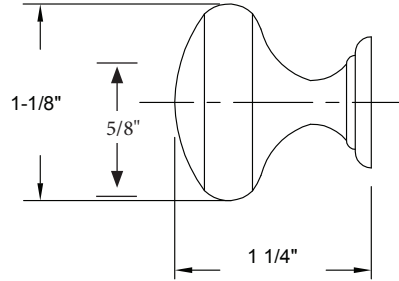

DELANEY® TRIM HARDWARE

SOLID BRASS CABINET KNOB

Base Metal: Brass

	Description	Finish	Item No.	List Price	CTN QTY	WT/ CTN
	Cabinet Knob Solid Brass	US15	437015	$11	20	5 lb
	Cabinet Knob Solid Brass	US10B	437010	$11	20	5 lb