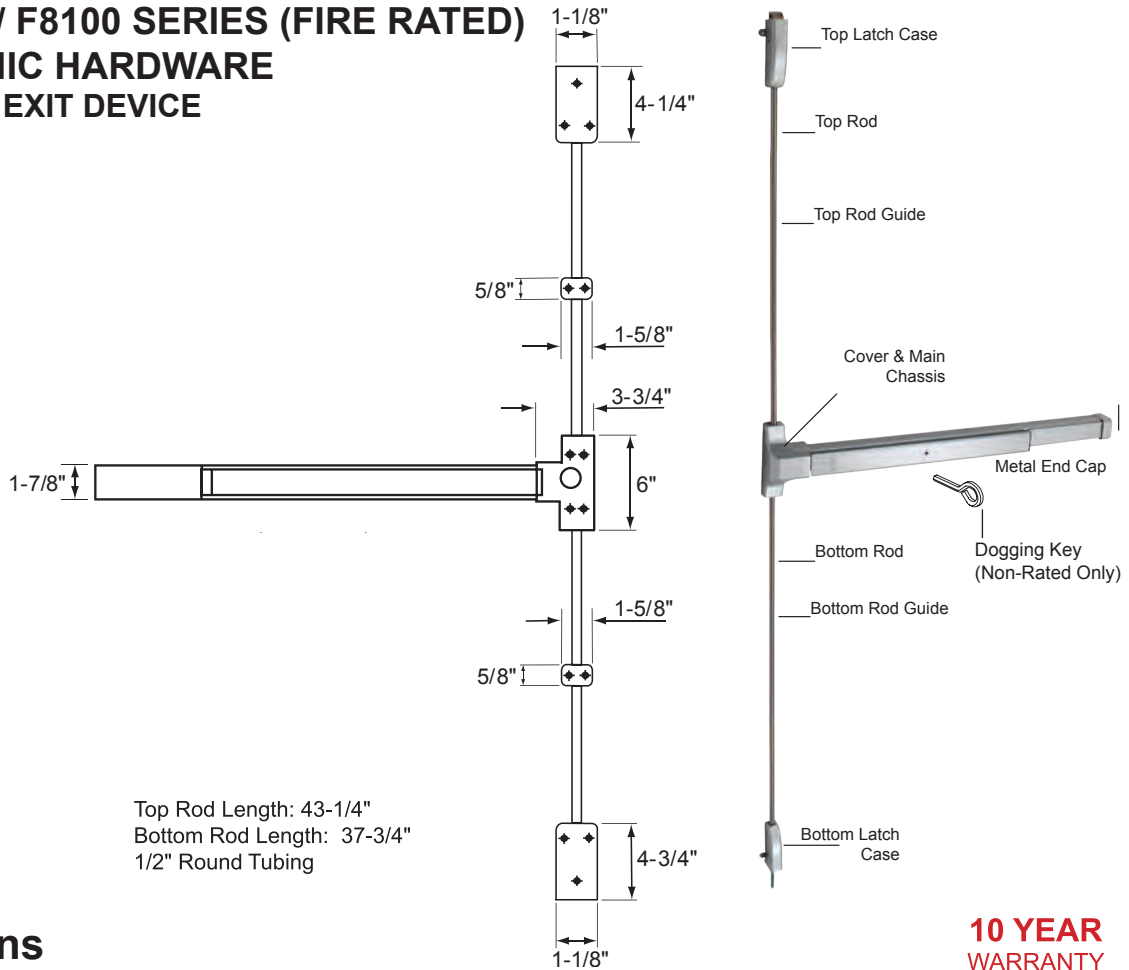

DELANEY® EXIT DEVICES

8100 SERIES / F8100 SERIES (FIRE RATED) GRADE 1 PANIC HARDWARE VERTICAL ROD EXIT DEVICE

Specifications

Applications	Offices, Schools, Hospitals, Apartments, Hotel/Motels & other Public Buildings	Latchbolt	Zinc
Door Size	33" to 36" x 84". Top Rod Extension Available (up to 10') Bar easily field cut to size	Latchbolt Spring	Stainless Steel throughout
Stile Width	3-1/2" minimum stile width required	Strike	8100 Series (Non-Rated) #8171 Steel Strike for Top Case #8172 Zinc Strike for Bottom Case
Chasis, End Cap & Rail Assembly	Painted Steel (Alum & Duro) or Stainless Steel (US32D)		F8100 Series (Fire Rated) #8171 Steel Strike for Top Case #8178 Steel Strike for Bottom Case
UL Listed	Complies with UL 305 standards Listed for safety as Panic Hardware		
Door Thickness	1-3/4" ~ 2" standard, 2-1/4" optional		
Door Prep	Will cover stock hollow metal doors with 161 cutout	Cover	Zinc Alloy

8100 SERIES (NON-RATED)

Model	Description	WT/ CTN	QTY/ CTN	US19 BLACK	ALUMINUM	DURO	
8100-3684	Vertical Rod Type Device for 36" X 84" Door	65 lb	6	Item No.	684309	682300	682302
				List Price	$334	$334	$334