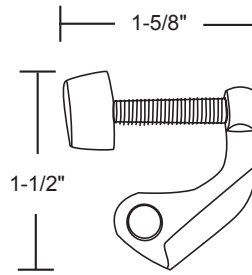

DOOR SAVER HINGE PIN DOOR STOP

DOOR SAVER

Base Metal: Zinc

Description	Finish	Item No.	List Price	CTN QTY	WT/CTN
Door Saver Hinge Pin Door Stop	US3	402200	$3	100	8 lb
Door Saver Hinge Pin Door Stop	US5	402201	$3	100	8 lb
Door Saver Hinge Pin Door Stop	US26	402202	$3	100	8 lb
Door Saver Hinge Pin Door Stop	US15A	402203	$3	100	8 lb
Door Saver Hinge Pin Door Stop	US15	402204	$3	100	8 lb
Door Saver Hinge Pin Door Stop	US10B	402199	$3	100	8 lb
Door Saver Hinge Pin Door Stop	US1	402198	$3	100	8 lb
Door Saver Hinge Pin Door Stop	US19	402196	$3	100	8 lb
Commercial Door Saver	US3	401220	$6	100	10 lb
Commercial Door Saver	US26	401202	$6	100	10 lb
Commercial Door Saver	US15	401204	$6	100	10 lb
Commercial Door Saver	US10B	401199	$6	100	10 lb