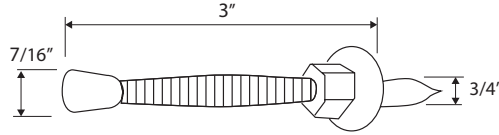

DELANEY® TRIM HARDWARE

SPRING DOOR STOP

Base Metal: Zinc

	Description	Finish	Item No.	List Price	CTN QTY	WT/CTN
	Spring Door Stop 3"	US15	402102	$1	300	9 lb
	Spring Door Stop 3" w/ Black Tip	US10B	402100	$1	300	9 lb