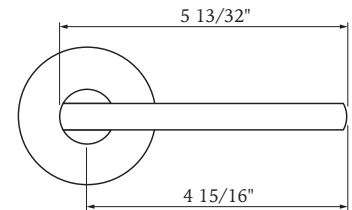

Bravura LEVERS

333RC ORLANDO LEVER

Shown in Satin Nickel
with Round Trim

Function	Finish	CTN Qty	Item No.	List Price
Passage	Oil Rubbed Bronze (US10B)	12	BV333602	$140
	Satin Nickel (US15)	12	BV333601	$140
	Black (US19)	12	BV333604	$140
Privacy	Oil Rubbed Bronze (US10B)	12	BV333612	$140
	Satin Nickel (US15)	12	BV333611	$140
	Black (US19)	12	BV333614	$140
Dummy	Oil Rubbed Bronze (US10B)	12	BV333622	$65
	Satin Nickel (US15)	12	BV333621	$65
	Black (US19)	12	BV333624	$65