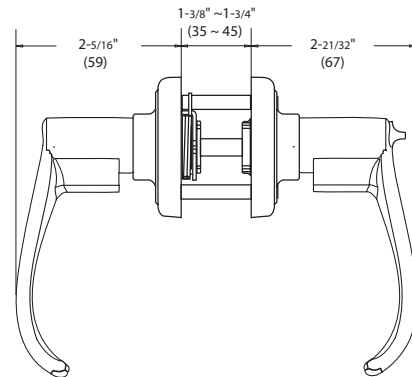

KERRY

Shown in Satin Nickel

BOX PACK

Model	Function	WT/CTN	CTN QTY	US15 Satin Nickel		US12P Tuscany Bronze
500T - KY	Push Button Entrance (Panic Proof)	26 lb	20 Pcs	Item No.	D20420P	D20427P
				List Price	$56	$56
501T - KY	Passage	23 lb	20 Pcs	Item No.	D24420	D24427
				List Price	$36	$36
502T - KY	Push Button Privacy (Panic Proof)	24 lb	20 Pcs	Item No.	D22420P	D22427P
				List Price	$42	$42
515 - KY	Dummy	15 lb	20 Pcs	Item No.	D25420	D25427
				List Price	$25	$25