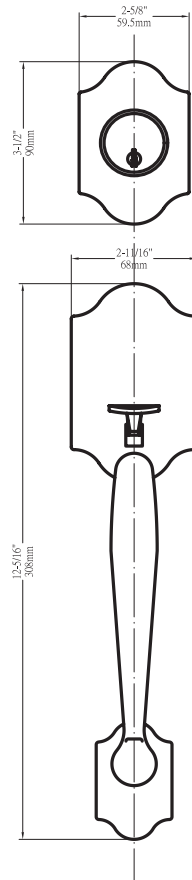

CALLAN® ENTRANCE HANDLESETS

Specifications

Door Prep	Deadbolt cross bore: 2-1/8" Handleset cross bore: 2-1/8" Edge bore: 1" Latch face: 1" x 2-1/4" Mounting bore distance (center to center): 5" - 5-1/2" recommended	Latches	Upper: 2-3/8" and 2-3/4" adjustable (9092) Faceplate: 1" x 2-1/4" round corner Bolt: 1" Bolt with hardened steel rod Lower: 2-3/8" and 2-3/4" adjustable (9074) (for lever and knob) Faceplate: 1" x 2-1/4" round corner Bolt: Solid brass 1/2" throw
Backset	Fits 2-3/8" and 2-3/4"	Strikes	Deadbolt: 2-1/4" full lip round corner (9113 & 9117) Thumbpiece: 2-1/4" full lip round corner (9103)
Door Thickness	1-3/8" ~ 1-3/4" door standard 2-1/4" Ext. Kit available	Wood Screws	Combination screws that suit both wood or metal door mounting
Cylinder	KW1 5-pin standard; SC1 5-pin optional Handlesets packed KD	Door Handing	Specify handing when ordering lever as interior option

CHATHAM

Shown in Satin Nickel

BOX PACK

Handleset pricing includes interior knob or lever. Specify when ordering.

Model	Function	WT/ CTN	CTN QTY		US15 Satin Nickel	US10B Oil Rubbed Bronze	US10BE Edged Bronze	US19 Black
400-CT	Single Cylinder	33 lb	10 Pcs	Item No.	KA6001	KA6000	KA6007	KA6004
				List Price	$157	$157	$157	$157
405-CT	Dummy	30 lb	10 Pcs	Item No.	KA6051	KA6050	KA6057	KA6054
				List Price	$150	$150	$150	$150