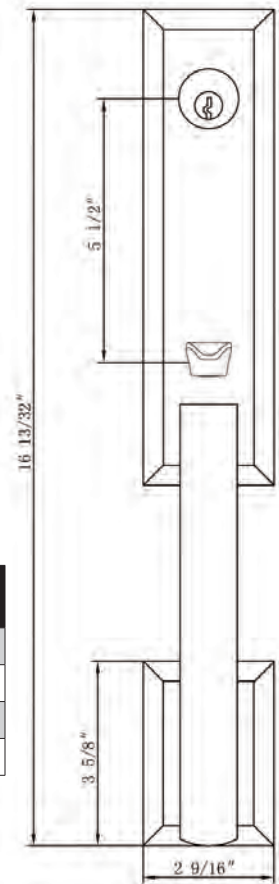

Function	Finish	CTN Qty	Item No.	List Price
Single Cylinder	Oil Rubbed Bronze (US10B)	2	BV971002906R	$451
Single Cylinder	Satin Nickel (US15)	2	BV971001906R	$451
Single Cylinder	Black (US19)	2	BV971005906R	$451
Single Cylinder	Polished Chrome (US26)	2	BV971003906R	$451

971-AUSTIN
Handleset with
615 Interior Plate and
939 Interior Lever
Shown in Satin Nickel