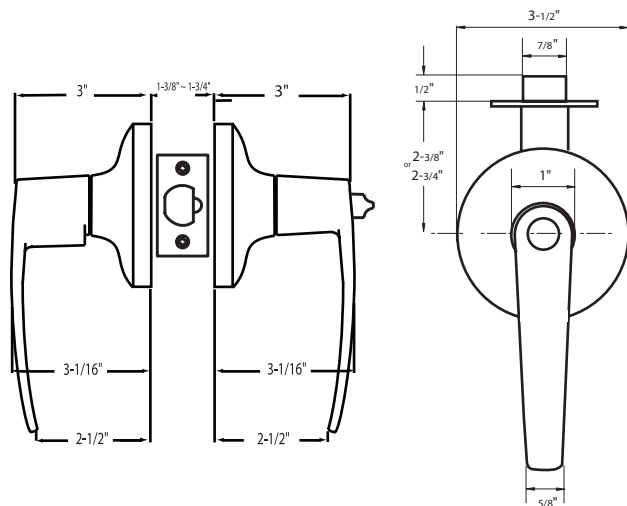

F SERIES - MD STYLE GRADE 1 CYLINDRICAL LEVER

Model	Function	WT/LB	CTN QTY		US26D Dull Chrome
500-F	Entrance	32 lb	6 Pcs	Item No.	3N5002
				List Price	$202
504-F	Storeroom	32 lb	6 Pcs	Item No.	3N5042
				List Price	$125