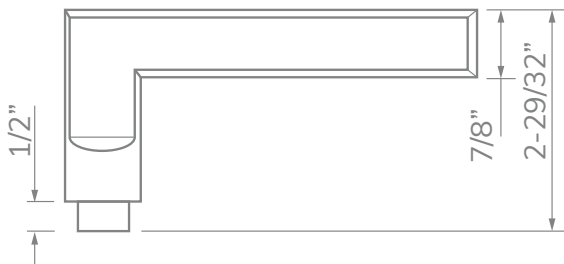

Bravura LEVERS

Specifications:

Door Prep	Cross bore: 2-1/8" Edge bore: 1" Latch Face: 1" x 2-1/4"	Latches	2-3/8" Standard and 2-3/4" Optional Faceplate: 1" x 2-1/4" round corner Bolt: 1/2" Solid Brass throw Drive-in or UL Available
Backset	2-3/8" Standard and 2-3/4" Optional	Strikes	Supplied with full lip round corner (9103) and square corner strikes (9102)
Door Thickness	1-3/8" ~ 2", 2-1/4" & 2-1/2" Extension Kits Available	Trim Size	2-5/8" diameter

LEVER DIMENSIONS

939 CHARLOTTE LEVER