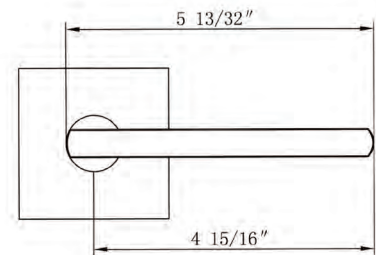

333SC TAMPA LEVER

Shown in Satin Nickel
with Square Trim

Function	Finish	CTN Qty	Item No.	List Price
Passage	Oil Rubbed Bronze (US10B)	12	BV333702	$139
	Satin Nickel (US15)	12	BV333701	$139
	Black (US19)	12	BV333704	$139
Privacy	Oil Rubbed Bronze (US10B)	12	BV333712	$139
	Satin Nickel (US15)	12	BV333711	$139
	Black (US19)	12	BV333714	$139
Dummy	Oil Rubbed Bronze (US10B)	12	BV333722	$65
	Satin Nickel (US15)	12	BV333721	$65
	Black (US19)	12	BV333724	$65