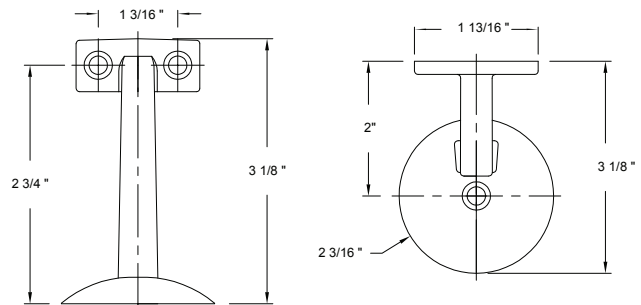

DECORATIVE HANDRAIL BRACKET

Base Metal: Zinc

	Description	Finish	Item No.	List Price	CTN QTY	WT/ CTN
	Decorative Hand Rail Bracket	US3	406100	$14	10	3 lb
	Decorative Hand Rail Bracket	US15	406111	$14	10	3 lb
	Decorative Hand Rail Bracket	US10B	406118	$14	10	3 lb
	Decorative Hand Rail Bracket	US19	406114	$14	10	3 lb