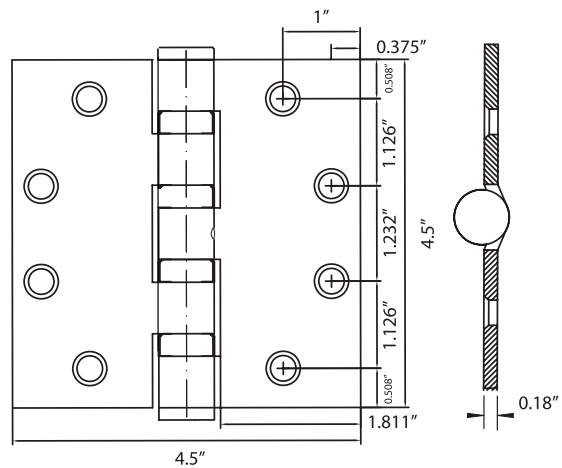

HEAVY DUTY BALL BEARING 4 1/2" X 4 1/2" COMMERCIAL HINGE

SPECIFICATIONS

- #10 x 1/2" Machine Screws (12-24NC) standard
- #10 x 1/4" Wood Screws standard
- Gauge 0.18" Steel
- Box packed 1.5 pair (3 pcs) per box
  15 Pair / CTN, 34 Lbs
- Priced per pair (2 Hinges)
- Base Metal is Steel