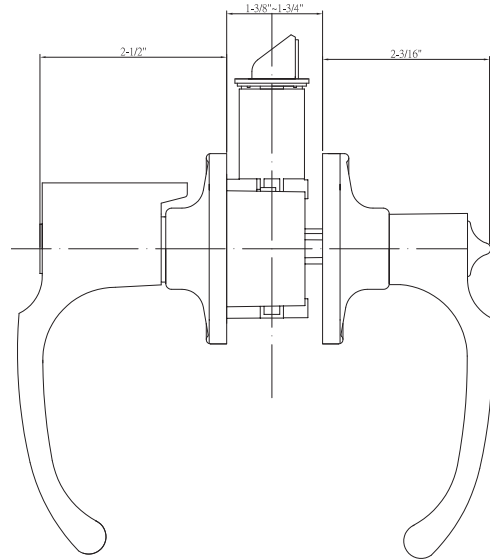

CALLAN® LEVERS GRADE 2

NOLAN GRADE 2

Shown in Satin Nickel

BOX PACK

Model	Function	WT/ CTN	CTN QTY	US15 Satin Nickel	
500T-NE-G2	Entrance	21 lb	10 Pcs	Item No.	G2KN5001
				List Price	$58
501T-NE-G2	Passage	18 lb	10 Pcs	Item No.	G2KN5011
				List Price	$46
502T-NE-G2	Privacy	21 lb	10 Pcs	Item No.	G2KN5021
				List Price	$47
515-NE	Dummy	15 lb	20 Pcs	Item No.	KN5051
				List Price	$18