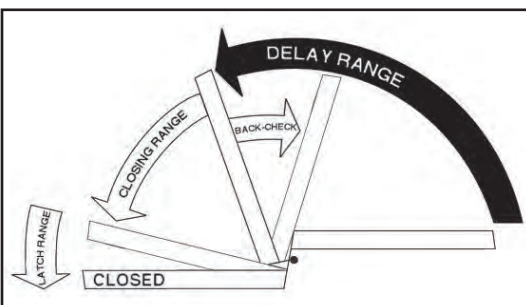

Opening Cycle

Top Rail Guide

8000 Series	6000 Series
• RA: 3 1/2"	• RA: 3"
• PA: 5"	• PA: 4"
4400 Series	3000 Series
• RA: 2 3/8"	• RA: 2"
• PA: 4 5/8"	• PA: 4"