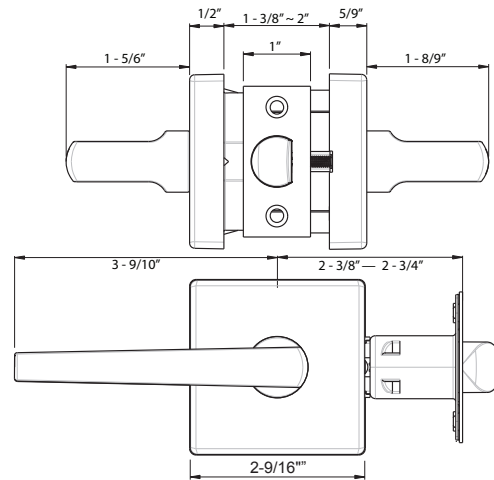

Square Trim

Shown in Satin Nickel

ADA Compliant
Panic Proof Function

BOX PACK

Model	Function	WT/LB	CTN QTY		US15 Satin Nickel	US26 Polished Chrome	US19 Black	US12P Tuscany Bronze
501-VI Square	Passage	23 lb	10 Pcs	Item No.	353511	353516	353519	353517
				List Price	$71	$71	$71	$71
502-VI Square	Privacy (Panic Proof)	24 lb	10 Pcs	Item No.	353521	353526	353529	353527
				List Price	$77	$77	$77	$77
515-VI Square	Dummy	24 lb	20 Pcs	Item No.	353551	353556	353559	353557
				List Price	$35	$35	$35	$35