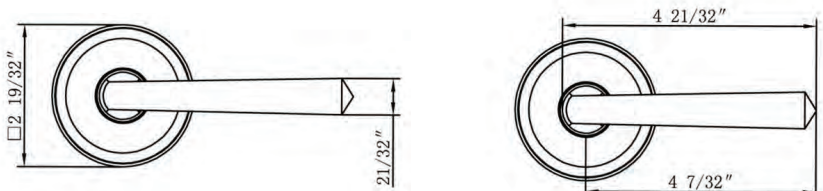

Function	Finish	CTN Qty	Item No.	List Price
Passage	Oil Rubbed Bronze (US10B)	12	BV334002	$111
	Satin Nickel (US15)	12	BV334001	$111
	Black (US19)	12	BV334004	$111
Privacy	Oil Rubbed Bronze (US10B)	12	BV334012	$111
	Satin Nickel (US15)	12	BV334011	$111
	Black (US19)	12	BV334014	$111
Dummy	Oil Rubbed Bronze (US10B)	12	BV334022	$65
	Satin Nickel (US15)	12	BV334021	$65
	Black (US19)	12	BV334024	$65