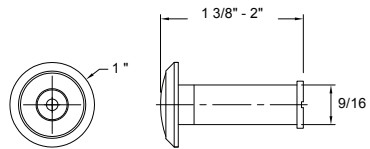

UL 200° SOLID BRASS VIEWER

Base Metal: Brass

9/16" Installation Hole

	Description	Finish	Item No.	List Price	CTN QTY	WT/CTN
	UL Solid Brass Viewer 200°	US10B	400021	$20	25	1 lb
	UL Solid Brass Viewer 200°	US15	400029	$20	25	1 lb