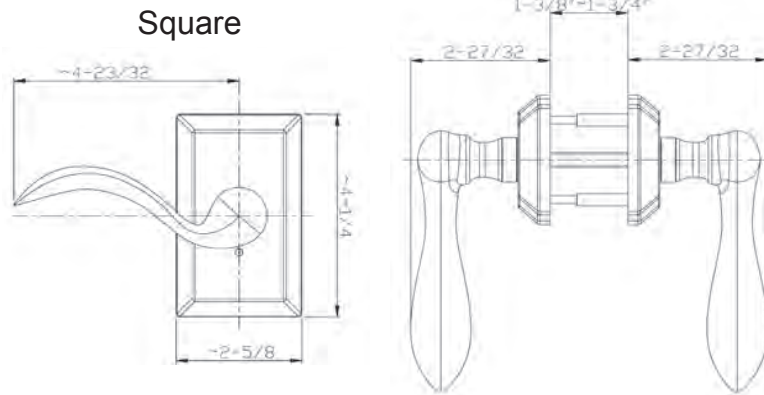

DELANEY® SANDCAST LEVERS

Specifications

Door Prep	Cross bore: 2-1/8" Edge bore: 1" Latch face: 1" x 2-1/4"	Latches	Entrance: 2-3/8" & 2-3/4" adjustable (9050R) Passage/Privacy: 2-3/8" & 2-3/4" adjustable (9079R) Faceplate: 1" x 2-1/4" round corner Bolt: 1/2" Solid Brass throw
Backset	Fits 2-3/8" and 2-3/4"	Strikes	1-3/4" x 2-1/4" full lip round corner (9103)
Door Thickness	1-3/8" ~ 1-3/4" door standard.	Wood Screws	Combination screws that suit both wood or metal door mounting
Cylinder	SC4 6-pin standard. KW1 5-Pin Optional. SC1 5-Pin Optional. Entries packed KA4	Door Handing	Specify LH or RH for Entry and Dummy. Privacy and Passage functions are Reversible

TIARA

Shown in Aged Black

Model	Function	WT/CTN	CTN QTY	ABR Aged Bronze		ABK Aged Black	
				SQUARE		SQUARE	
500T-TI	Entrance	20 Lbs	4 Pcs	Item No.	691600S	691609S	
				List Price	$224	$224	
501T-TI	Passage	28 Lbs	6 Pcs	Item No.	694600S	694609S	
				List Price	$185	$185	
502T-TI	Privacy	28 Lbs	6 Pcs	Item No.	692600S	692609S	
				List Price	$186	$186	
515-TI	Dummy	24 Lbs	12 Pcs	Item No.	695600S	695609S	
				List Price	$93	$93