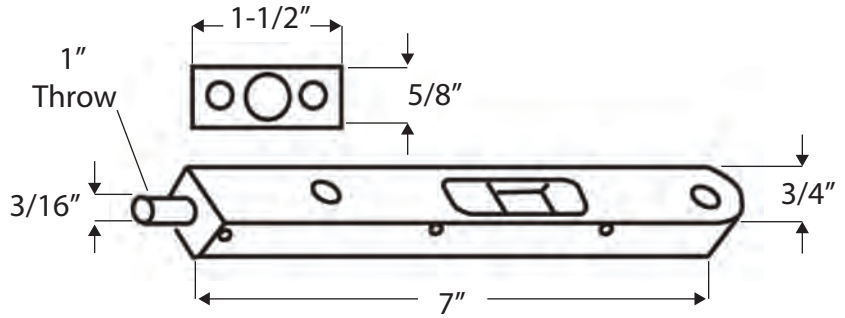

MORTISE IN FLUSH BOLT 7" SLIDE TYPE

Base Metal: Zinc

	Description	Finish	Item No.	List Price	CTN QTY	WT/CTN
	Mortise In Flush Bolt 7" (Slide Type)	US15	410107	$26	25	7 lb
	Mortise In Flush Bolt 7" (Slide Type)	US10B	410112	$26	25	7 lb
	Strike Plate Only for Mortise In Flush Bolt	US15	481401	$1	Each	1 lb
	Strike Plate Only for Mortise In Flush Bolt	US10B	481400	$1	Each	1 lb