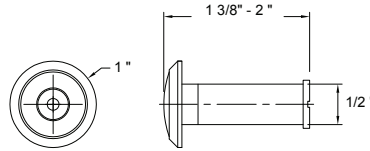

180° SOLID BRASS VIEWER

Base Metal: Brass

1/2" Installation Hole

	Description	Finish	Item No.	List Price	CTN QTY	WT/CTN
	Solid Brass Viewer 180°	US10B	400111	$10	25	1 lb
	Solid Brass Viewer 180°	US15	400119	$10	25	1 lb
	Solid Brass Viewer 180°	US19	400114	$10	25	1 lb