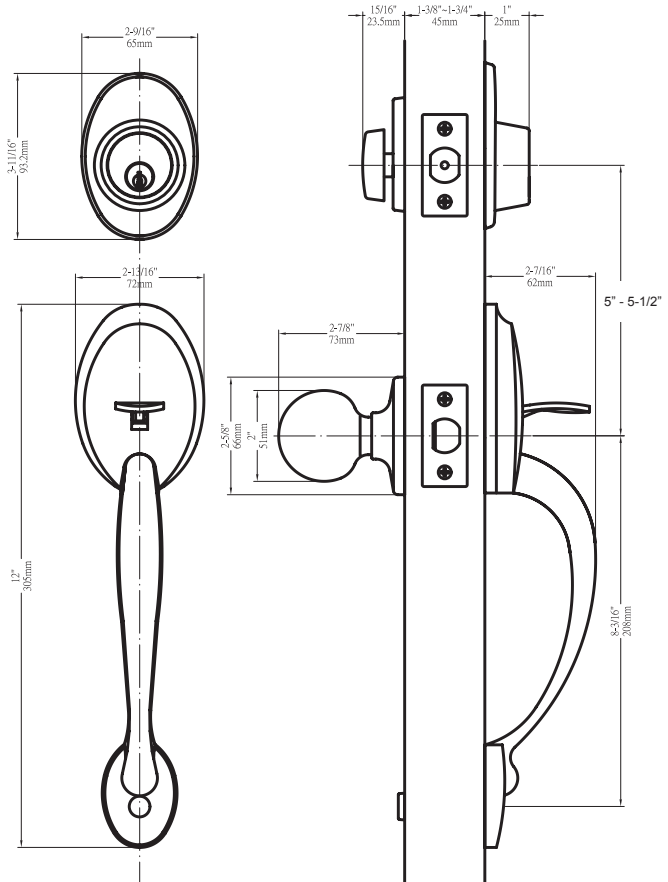

CALLAN® ENTRANCE HANDLESETS

COLTON

Shown in Satin Nickel

BOX PACK

Handleset pricing includes interior knob or lever. Specify when ordering.

Model	Function	WT/ CTN	CTN QTY	Handleset Pricing				
				US15 Satin Nickel	US10B Oil Rubbed Bronze	US10BE Edged Bronze	US19 Black	
400-CO	Single Cylinder	33 lb	10 Pcs	Item No.	KA4001	KA4000	KA4007	KA4004
				List Price	$157	$157	$157	$157
405-CO	Dummy	30 lb	10 Pcs	Item No.	KA4051	KA4050	KA4057	KA4054
				List Price	$150	$150	$150	$150

VISUAL BOX PACK

Model	Function	WT/ CTN	CTN QTY	Visual Box Pack Pricing		
				US15 Satin Nickel	US19 Black	
VP-400-CO	Single Cylinder	28 lb	6 Pcs	Item No.	VPKA4001	VPKA4004
				List Price	$166	$166