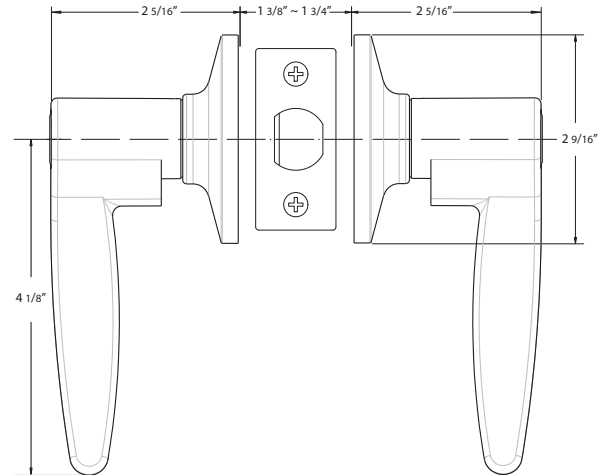

Specifications

Door Prep	Cross bore: 2-1/8" Edge bore: 1" Latch face: 1" x 2-1/4"	Latches <i>(6-Way Available)</i>	Entrance: 2-3/8" and 2-3/4" 6-way adjustable (9045R) Passage/Privacy: 2-3/8" and 2-3/4" 6-way adjustable (9074) Faceplate: 1" x 2-1/4" round corner Bolt: 1/2" throw
Backset	Fits 2-3/8" and 2-3/4"	Strikes	1-3/4" x 2-1/4" full lip round corner (9103)
Door Thickness	1-3/8" ~ 1-3/4" door standard	Wood Screws	Combination screws that suit both wood or metal door mounting
Cylinder	KW1 5-pin standard SC1 5-Pin optional. Entries packed KA5	Door Handing	Reversible Lever Handing required for dummy function and Handleset interior

DAYTON

Shown in Satin Nickel

BOX PACK

Model	Function	WT/CTN	CTN QTY		US15 Satin Nickel	US26 Polished Chrome	US19 Black
500T - DT	Push Button Entrance (Panic Proof)	26 lb	20 Pcs	Item No.	D20720P	D20726P	D20729P
				List Price	$53	$53	$53
501T - DT	Passage	23 lb	20 Pcs	Item No.	D24720	D24726	D24729
				List Price	$35	$35	$35
502T - DT	Push Button Privacy (Panic Proof)	24 lb	20 Pcs	Item No.	D22720P	D22726P	D22729P
				List Price	$41	$41	$41
515 - DT	Dummy	15 lb	20 Pcs	Item No.	D25720 (L/R)	D25726 (L/R)	D25729 (L/R)
				List Price	$19	$19	$19