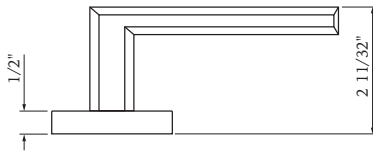

Bravura. KNOBS & LEVERS

338RC CARY LEVER

Shown in Satin Nickel
with Round Trim

Function	Finish	CTN Qty	Item No.	List Price
Passage	Oil Rubbed Bronze (US10B)	12	BV338602	$143
	Satin Nickel (US15)	12	BV338601	$143
	Polished Nickel (US14)	12	BV338603	$143
Privacy	Oil Rubbed Bronze (US10B)	12	BV338612	$143
	Satin Nickel (US15)	12	BV338611	$143
	Polished Nickel (US14)	12	BV338613	$143
Dummy	Oil Rubbed Bronze (US10B)	12	BV338622	$72
	Satin Nickel (US15)	12	BV338621	$72
	Polished Nickel (US14)	12	BV338623	$72

338SC FAYETTEVILLE LEVER

Shown in Satin Nickel
with Square Trim

Function	Finish	CTN Qty	Item No.	List Price
Passage	Oil Rubbed Bronze (US10B)	12	BV333002	$143
	Satin Nickel (US15)	12	BV333001	$143
	Black (US19)	12	BV333004	$143
Privacy	Oil Rubbed Bronze (US10B)	12	BV333012	$143
	Satin Nickel (US15)	12	BV333011	$143
	Black (US19)	12	BV333014	$143
Dummy	Oil Rubbed Bronze (US10B)	12	BV333022	$72
	Satin Nickel (US15)	12	BV333021	$72
	Black (US19)	12	BV333024	$72