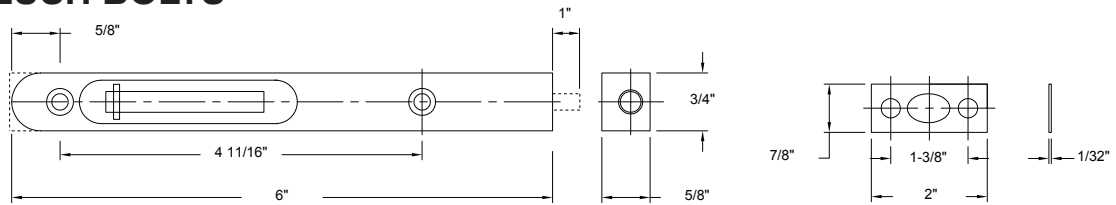

SOLID BRASS FLUSH BOLTS

Base Metal: Brass

Description	Finish	Item No.	List Price	CTN QTY	WT/CTN
Flush Bolt Solid Brass 6" Round End	US3	410600	$13	25	7 lb
Flush Bolt Solid Brass 6" Round End	US15	410215	$13	25	7 lb
Flush Bolt Solid Brass 6" Round End	US10B	410210	$13	25	7 lb
Flush Bolt Solid Brass 6" Square End	US3	410800	$13	25	7 lb
Flush Bolt Solid Brass 6" Square End	US15	410315	$13	25	7 lb
Flush Bolt Solid Brass 6" Square End	US10B	410810	$13	25	7 lb
Flush Bolt Solid Brass 6" Square End	US19	410584	$13	25	7 lb
Strike Plate Only for 6" Flush Bolt	US15	480415	$1	Each	1 lb
Strike Plate Only for 6" Flush Bolt	US10B	480400	$1	Each	1 lb