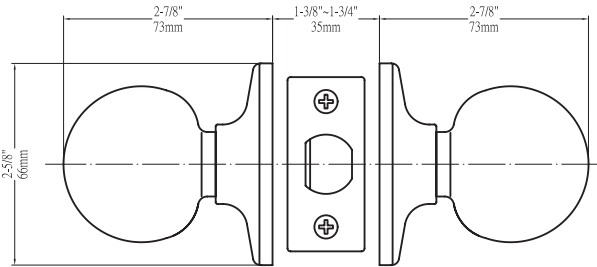

FAIRFIELD

Shown in Satin Nickel

BOX PACK

Model	Function	WT/ LB	CTN QTY		US3 Bright Brass	US15 Satin Nickel	US10B Oil Rubbed Bronze	US10BE Edged Bronze	US19 Black
100T-FD	Entrance	27 lb	20 Pcs	Item No.	KR1003	KR1001	KR1000	KR1007	KR1004
				List Price	$31	$31	$31	$31	$31
101T-FD	Passage	22 lb	20 Pcs	Item No.	KR1013	KR1011	KR1010	KR1017	KR1014
				List Price	$26	$26	$26	$26	$26
102T-FD	Privacy	22 lb	20 Pcs	Item No.	KR1023	KR1021	KR1020	KR1027	KR1024
				List Price	$28	$28	$28	$28	$28
115-FD	Dummy	9 lb	20 Pcs	Item No.	KR1053	KR1051	KR1050	KR1057	KR1054
				List Price	$12	$12	$12	$12	$12
300T-FD	Combo	54 lb	20 Pcs	Item No.	KR3003	KR3001	KR3000	KR3004	—
				List Price	$57	$57	$57	$57