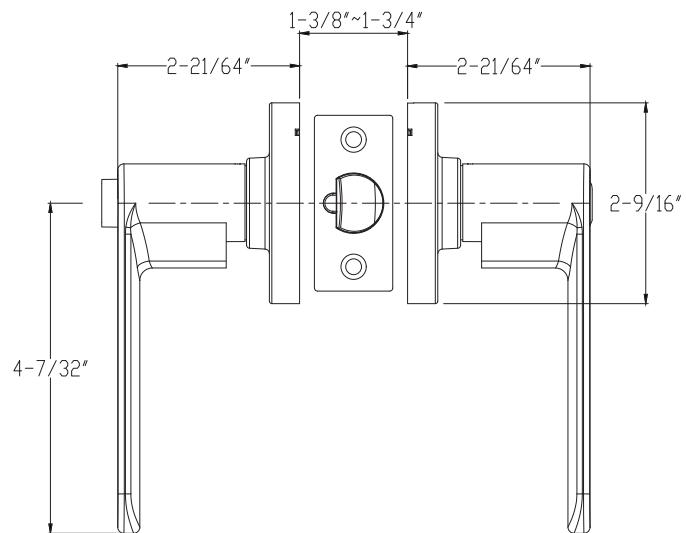

VL LEVER

Shown in Satin Nickel

BOX PACK

Model	Function	WT/LB	CTN QTY		US15 Satin Nickel
500T-VL	Entrance (Panic Proof)	23 lb	10 Pcs	Item No.	D54501
				List Price	$52
501T-VL	Passage	23 lb	10 Pcs	Item No.	D54511
				List Price	$45
502T-VL	Privacy (Panic Proof)	24 lb	10 Pcs	Item No.	D54521
				List Price	$47
515T-VL	Dummy	23 lb	10 Pcs	Item No.	D54551
				List Price	$22