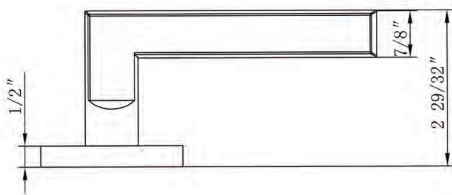

333SC TAMPA LEVER

Shown in Satin Nickel
with Square Trim

Function	Finish	CTN Qty	Item No.	List Price
Passage	Oil Rubbed Bronze (US10B)	12	BV333702	$139
	Satin Nickel (US15)	12	BV333701	$139
	Black (US19)	12	BV333704	$139
Privacy	Oil Rubbed Bronze (US10B)	12	BV333712	$139
	Satin Nickel (US15)	12	BV333711	$139
	Black (US19)	12	BV333714	$139
Dummy	Oil Rubbed Bronze (US10B)	12	BV333722	$65
	Satin Nickel (US15)	12	BV333721	$65
	Black (US19)	12	BV333724	$65