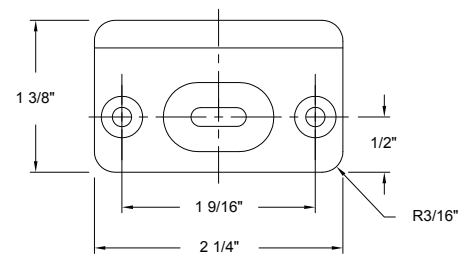

MORTISE BALL CATCH

Base Metal: Zinc

	Description	Finish	Item No.	List Price	CTN QTY	WT/ CTN
	Mortise Ball Catch 2 1/4" x 1"	US3	420100	$6	50	8 lb
	Mortise Ball Catch 2 1/4" x 1"	US15	420400	$6	50	8 lb
	Mortise Ball Catch 2 1/4" x 1"	US10B	420401	$6	50	8 lb