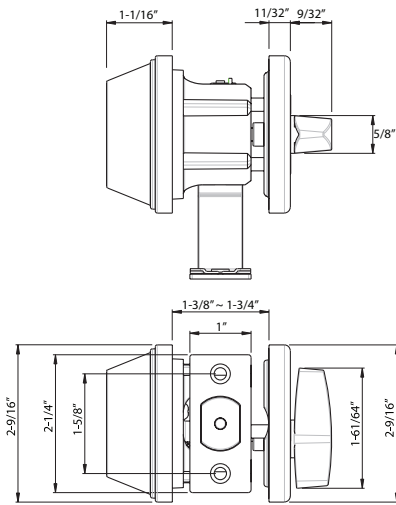

DELANEY® DEADBOLTS

Specifications

Door Prep	Cross bore: 2-1/8" Edge bore: 1" Latch face: 1" x 2-1/4"	Latches	Deadbolt: 2-3/8" & 2-3/4" adjustable (9091 UL) Faceplate: 1" x 2-1/4" square corner Bolt: Full 1" throw. 3-Hr. Fire Rating
Backset	Fits 2-3/8" and 2-3/4"	Strikes	1-1/8" x 2-3/4" (9111). Includes reinforcement plate
Door Thickness	1-3/8" ~ 1-3/4" door standard	Door Handing	Not Required
Cylinder	SC4 6-pin standard. KW1 5-pin optional Deadbolts packed KA2, SC1 5-pin optional	Screws	Combination screws that suit both wood or metal door mounting Includes 3" Security Screws
Interchangeable Core	Optional small-format 6-pin available	Product Features	Protection Sleeve Free Spinning Cylinder Collar Hardened Steel Rod Latch Insert

LU SERIES - GRADE 2 COMMERCIAL DEADBOLT

LU - SINGLE CYLINDER (200)