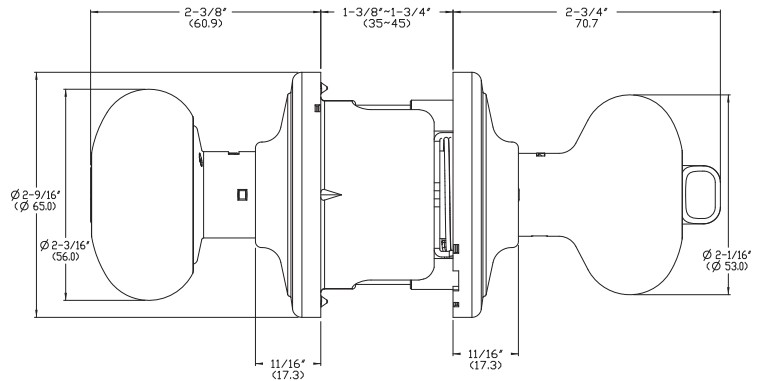

DELANEY® KNOBS GRADE 2

Specifications

Door Prep	Cross bore: 2-1/8" Edge bore: 1" Latch face: 1" x 2-1/4"	Latches	Entrance: 2-3/8" and 2-3/4" 6-way adjustable Passage/Privacy: 2-3/8" and 2-3/4" 6-way adjustable Faceplate: 1" x 2-1/4" round corner Bolt: 1/2" throw
Backset	Fits 2-3/8" and 2-3/4"	Strikes	1-3/4" x 2-1/4" full lip round corner (9103)
Door Thickness	1-3/8" ~ 1-3/4" door standard	Wood Screws	Combination screws that suit both wood or metal door mounting
Cylinder	SC1 5-pin standard. Entries packed KA4 KW1 5-pin optional	Grade 2 Features	Concealed screws Panic Proof UL Rated Full Protection Collar (as shown in line drawing)

AUBRYN

Shown in Satin Nickel

VISUAL BOX PACK

Model	Function	WT/CTN	CTN QTY		US15 Satin Nickel	US19 Black	US12P Tuscany Bronze
100TT-AU-G2	Entrance	24 lb	12 Pcs	Item No.	311522	311529	311527
				List Price	$57	$57	$57
101TT-AU-G2	Passage	22 lb	12 Pcs	Item No.	314522	314529	314527
				List Price	$43	$43	$43
102TT-AU-G2	Privacy	22 lb	12 Pcs	Item No.	312522	312529	312527
				List Price	$44	$44	$44
115TT-AU-G2	Dummy (Pair)	21 lb	12 Pair	Item No.	315522	315529	315527
				List Price	$41	$41	$41