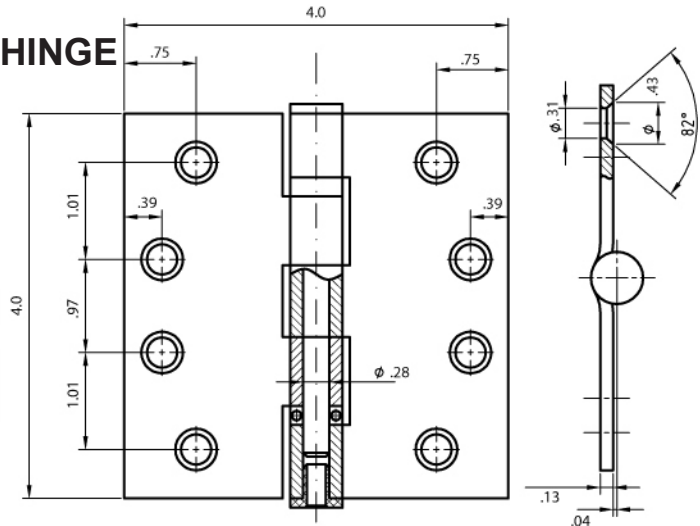

BALL BEARING 4" X 4" COMMERCIAL HINGE

SPECIFICATIONS

- #10 X 1/2" Machine screws (12-24NC) standard
- #10 x 1 1/4" Wood screws standard
- Gauge 0.13" Steel
- Box packed 1.5 pair (3 pcs) per box.
  15 Pair / CTN, 20 Lbs
- Priced per pair (2 Hinges)
- Base Metal is Steel or Stainless Steel