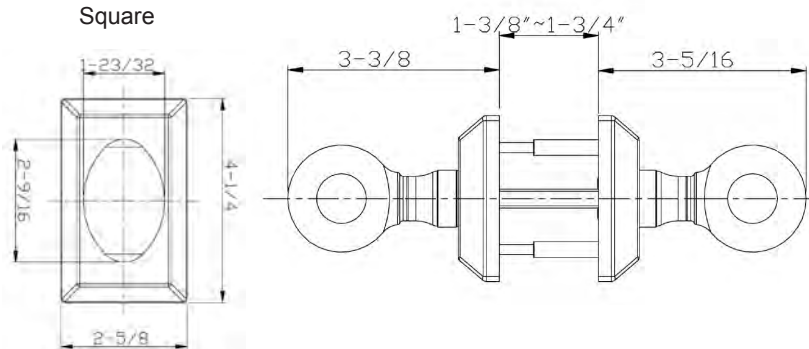

DELANEY® SANDCAST KNOBS

Specifications

Door Prep	Cross bore: 2-1/8" Edge bore: 1" Latch face: 1" x 2-1/4"	Latches	Entrance: 2-3/8" & 2-3/4" adjustable (9050R) Passage/Privacy: 2-3/8" & 2-3/4" adjustable (9079R) Faceplate: 1" x 2-1/4" round corner Bolt: 1/2" Solid Brass throw
Backset	Fits 2-3/8" and 2-3/4"	Strikes	1-3/4" x 2-1/4" full lip round corner (9103)
Door Thickness	1-3/8" ~ 1-3/4" door standard.	Wood Screws	Combination screws that suit both wood or metal door mounting
Cylinder SC4 6-pin standard. KW1 5-Pin Optional. SC1 5-Pin Optional. Entries packed KA4			

SORRENTO

Shown in Aged Black

Model	Function	WT/CTN	CTN QTY	ABR Aged Bronze		ABK Aged Black	
				SQUARE		SQUARE	
100T-SO	Entrance	21 lb	4pcs	Item No.	681300S	681309S	
				List Price	$216	$216	
101T-SO	Passage	31 lb	6 Pcs	Item No.	684300S	684309S	
				List Price	$185	$185	
102T-SO	Privacy	31 lb	6 Pcs	Item No.	682300S	682309S	
				List Price	$186	$186	
115TB-SO	Dummy	30 lb	12 Pcs	Item No.	685300S	685309S	
				List Price	$90	$90