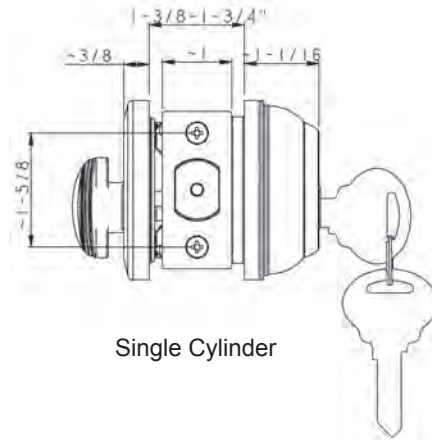

DELANEY® DEADBOLTS

Specifications

Door Prep	Cross bore: 2-1/8" Edge bore: 1" Latch face: 1" x 2-1/4"	Latches	2-3/8" and 2-3/4" adjustable (9092 UL) Faceplate: 1" x 2-1/4" round corner Bolt: Brass with hardened steel rod. Full 1" throw
Backset	Fits 2-3/8" and 2-3/4"	Strikes	1-3/4" x 2-1/4" Rd and Sq Corner (9111 and 9117) Includes Reinforcement Strike
Door Thickness	1-3/8" ~ 1-3/4" door standard 2-1/4" Ext. Kit Available	Wood Screws	Combination screws that suit both wood or metal door mounting Includes 3" Security Screws
Cylinder	Visual Packaging- SC1 5-pin standard Box Packaging- KW1 5-pin standard Deadbolts packed KA6	Grade 2 Features in Visual Packaging	Protective Collar 3-Hr Fire Latch High Security Strike Plate Assembly

GRADE 2 TRADITIONAL DEADBOLTS

Shown in Satin Nickel

Single Cylinder

VISUAL BOX PACK

Model	Function	WT/ LB	CTN QTY	US3	US15	US19	US12P	
				Bright Brass	Satin Nickel	Black	Tuscany Bronze	
200-LU-G2	Single Cylinder	27 lb	6 Pcs	Item No.	330603	330601	330609	330610
				List Price	$59	$59	$59	$59