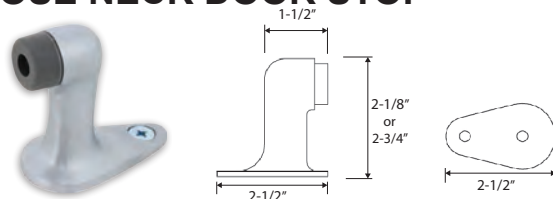

BRASS GOOSE NECK DOOR STOP

Base Metal: Brass

Description	Finish	Item No.	List Price	CTN QTY	WT/CTN
Gooseneck Door Stop 2 1/8"	US26D	401187	$26	4	3 lb
Gooseneck Door Stop 2 1/8"	US10B	401180	$26	4	3 lb
Gooseneck Door Stop 2 3/4"	US26D	401340	$27	4	3 lb
Gooseneck Door Stop 2 3/4"	US10B	401347	$27	4	3 lb
921 1 3/8" Solid Brass Floor Stop US15	US15	BV921001	$20	100	15 lb
921 1 3/8" Solid Brass Floor Stop US10B	US10B	BV921002	$20	100	15 lb
921 1 3/8" Solid Brass Floor Stop US26	US26	BV921003	$20	100	15 lb
922 2 3/4" Solid Brass Floor Stop US15	US15	BV922001	$29	100	15 lb
922 2 3/4" Solid Brass Floor Stop US10B	US10B	BV922002	$29	100	15 lb
922 2 3/4" Solid Brass Floor Stop US26	US26	BV922003	$29	100	15 lb