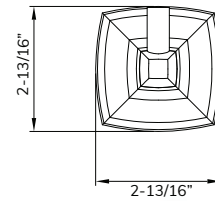

800 SERIES-SHENANDOAH

Shown in Satin Nickel

Trim Size:

Towel Ring