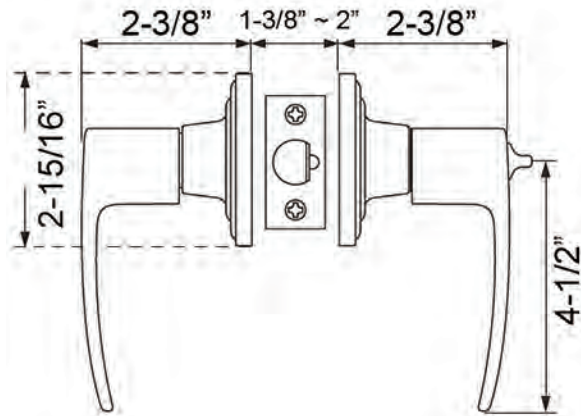

Specifications

Door Prep	Cross bore: 2-1/8" Edge bore: 1" Latch face: 1" x 2-1/4"	Latches	Entrance: 2-3/8" & 2-3/4" adjustable (9060 UL) Passage/Privacy: 2-3/8" & 2-3/4" adjustable (9064) Faceplate: 1" x 2-1/4" round corner Bolt: 1/2" throw. Meets 3-Hr Fire Rating
Backset	Adjustable 2-3/8" and 2-3/4"	Strikes	1-1/8" x 2-3/4" T-strike (9101)
Door Thickness	1-3/8" ~ 2"	Door Handing	Not Required
Cylinder	CT/MD: SC4 6-pin standard. KW1 5-pin optional Entries packed KA2, SC1 5-pin optional Regency/Ansley: KW1 5-pin standard. SC4 6-pin optional, SC1 5-pin optional	Product Features	Concealed Mounting Screws Protective Sleeve Interlocking Screw Posts Push Button Locking GR2 Regency Lever- Turn Locking Panic Proof
ANSI & Federal Standards	Meets requirements of BHMA/ANSI A156.2 Series 4000, GR2, 400,000 Cycles.		

RH SERIES - MD STYLE GRADE 2 TUBULAR LEVER

Model	Function	WT/LB	CTN QTY	US26D Dull Chrome	
500-RH-MD	Entrance	29 lb	10 Pcs	Item No.	321522
				List Price	$100
504-RH-MD	Storeroom	29 lb	10 Pcs	Item No.	326522
				List Price	$100
509-RH-MD	Classroom	29 lb	10 Pcs	Item No.	329522
				List Price	$107
501-RH-MD	Passage	26 lb	10 Pcs	Item No.	324522
				List Price	$94
502-RH-MD	Privacy	26 lb	10 Pcs	Item No.	322522
				List Price	$92
515-RH-MD	Dummy	18 lb	20 Pcs	Item No.	325522
				List Price	$44