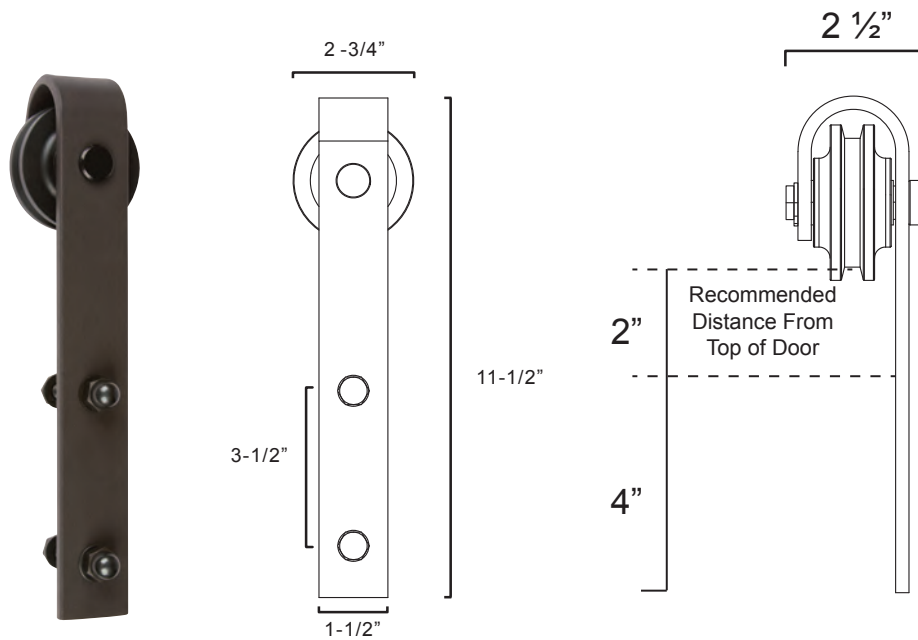

DELANEY® FLAT TRACK

Each Flat Track Series Includes:

- Two Hangers with Quiet Bearing Wheels
- Steel Track (Pre-drilled)
- Standoffs and Lag Bolts (6'- 4ct bolts and 8'- 5ct bolts)
- Two Door Stops
- One Door T-Guide
- Anti-Jump Discs
- Bolts, Nuts, and Washers

1000 SERIES Standard

Shown in Black

Weight Limit:

330 lb per set

Description	WT/ CTN	CTN QTY		US10B Oil Rubbed Bronze	US15 Satin Nickel	US19 Black	US32D Stainless Steel
1000 Series 5ft Barn Door Hardware (Standard)	16 lb	1	Item No.	—	—	BD1054	—
			List Price			$196	
1000 Series 6ft Barn Door Hardware (Standard)	16 lb	1	Item No.	BD1069	BD1062	BD1064	BD1061
			List Price	$210	$210	$210	$210
1000 Series 6ft, 6 inch Barn Door Hardware (Standard)	16 lb	1	Item No.	—	—	BD1664	—
			List Price			$238	
1000 Series 8ft, Barn Door Hardware (Standard)	18 lb	1	Item No.	BD1089	BD1082	BD1084	—
			List Price	$280	$280	$280