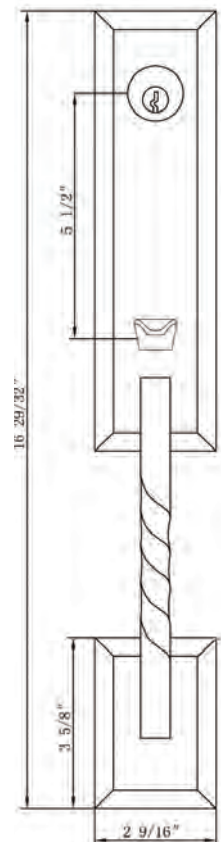

Bravura® HANDLESETS

Function	Finish	CTN Qty	Item No.	List Price
Single Cylinder	Oil Rubbed Bronze (US10B)	2	BV915002906R	$509
Single Cylinder	Satin Nickel (US15)	2	BV915001906R	$509
Single Cylinder	Black (US19)	2	BV915005906R	$509
Single Cylinder	Polished Chrome (US26)	2	BV915003906R	$509

Function	Finish	CTN Qty	Item No.	List Price
Single Cylinder	Oil Rubbed Bronze (US10B)	2	BV915002939 (R/L)	$509
Single Cylinder	Satin Nickel (US15)	2	BV915001939 (R/L)	$509
Single Cylinder	Black (US19)	2	BV915005939 (R/L)	$509
Single Cylinder	Polished Chrome (US26)	2	BV915003939 (R/L)	$509