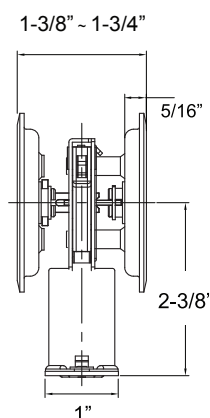

ROUND SLIDING POCKET DOOR LOCKS

Shown in Satin Nickel
Requires Standard Door Prep

Passage Shown

Base Metal: Zinc

Function	WT/LB	CTN QTY		US15 Satin Nickel	US10B Oil Rubbed Bronze	US26 Polished Chrome	BLACK
Passage	5 lb	10 Pcs	Item No.	442220	442227	442226	442224
			List Price	$33	$33	$33	$33
Privacy	5 lb	10 Pcs	Item No.	442420	442427	442426	442424
			List price	$35	$35	$35	$35