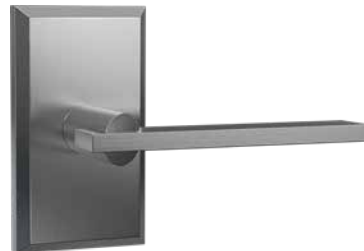

943-6

943-7

943G-1

Available Finishes