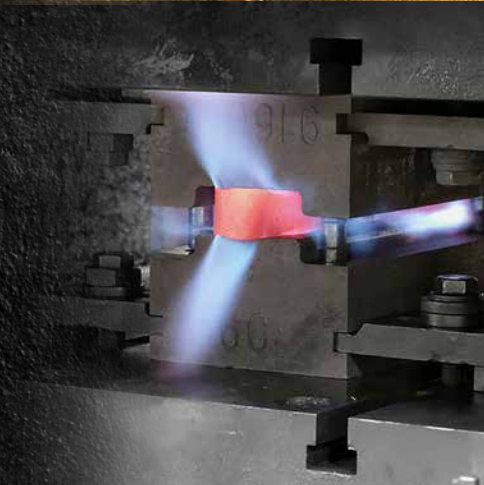

- Delaney Hardware's luxury offering
- Long lasting, superior quality you can feel
- Delivering the highest standard of craftsmanship and style available in residential door hardware
- Includes scratch resistant, premium lead-free crystal offerings
- Each piece exceeds an ANSI grade 2 standard on the internal mechanics for long-lasting, high-end quality